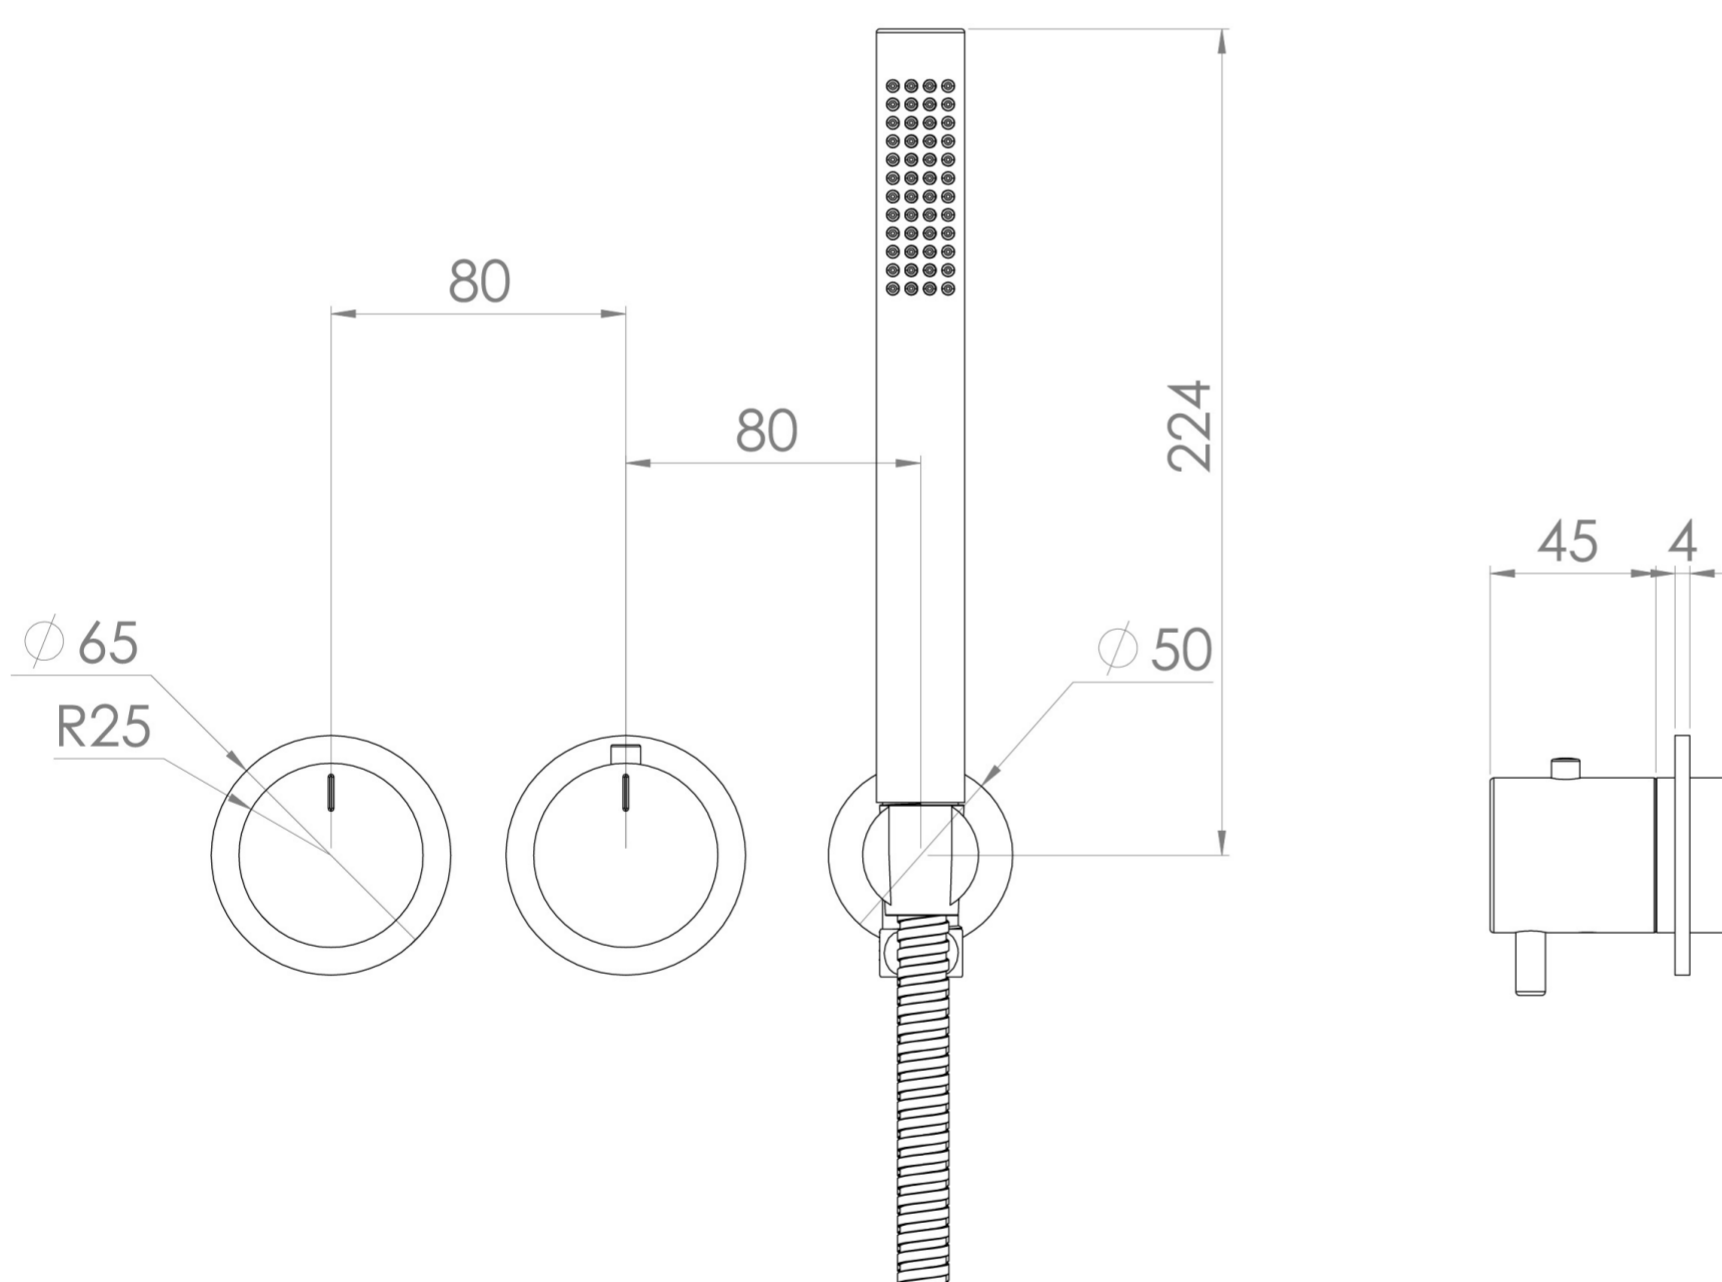

COS 2 WAY THERMOSTATIC SHOWER RING VALVE KIT - W/ FLUTED HANDLE & HANDSET - LANDSCAPE - SATIN BLACK

Product Code: CO320LRV.H.FSB

PRODUCT INFORMATION

Finish:	Satin Black (PVD)
Outlets:	2 Outlets
Material	Brass
Guarantee	5 years
Outlets	2

TECHNICAL DRAWING

FLOW RATE

- 0.5 Bar - Flowrate: 7.8 l/min
- 1 Bar - Flowrate: 16 l/min
- 2 Bar - Flowrate: 22.5 l/min
- 3 Bar - Flowrate: 28.5 l/min
- 5 Bar - Flowrate: 24.2 l/min

Saneux reserves the right to alter the specifications and product range without prior notice. Dimensions are given as a guide only. Dimensions should not be used for surrounding furniture, fixtures and fittings until the product is on site.