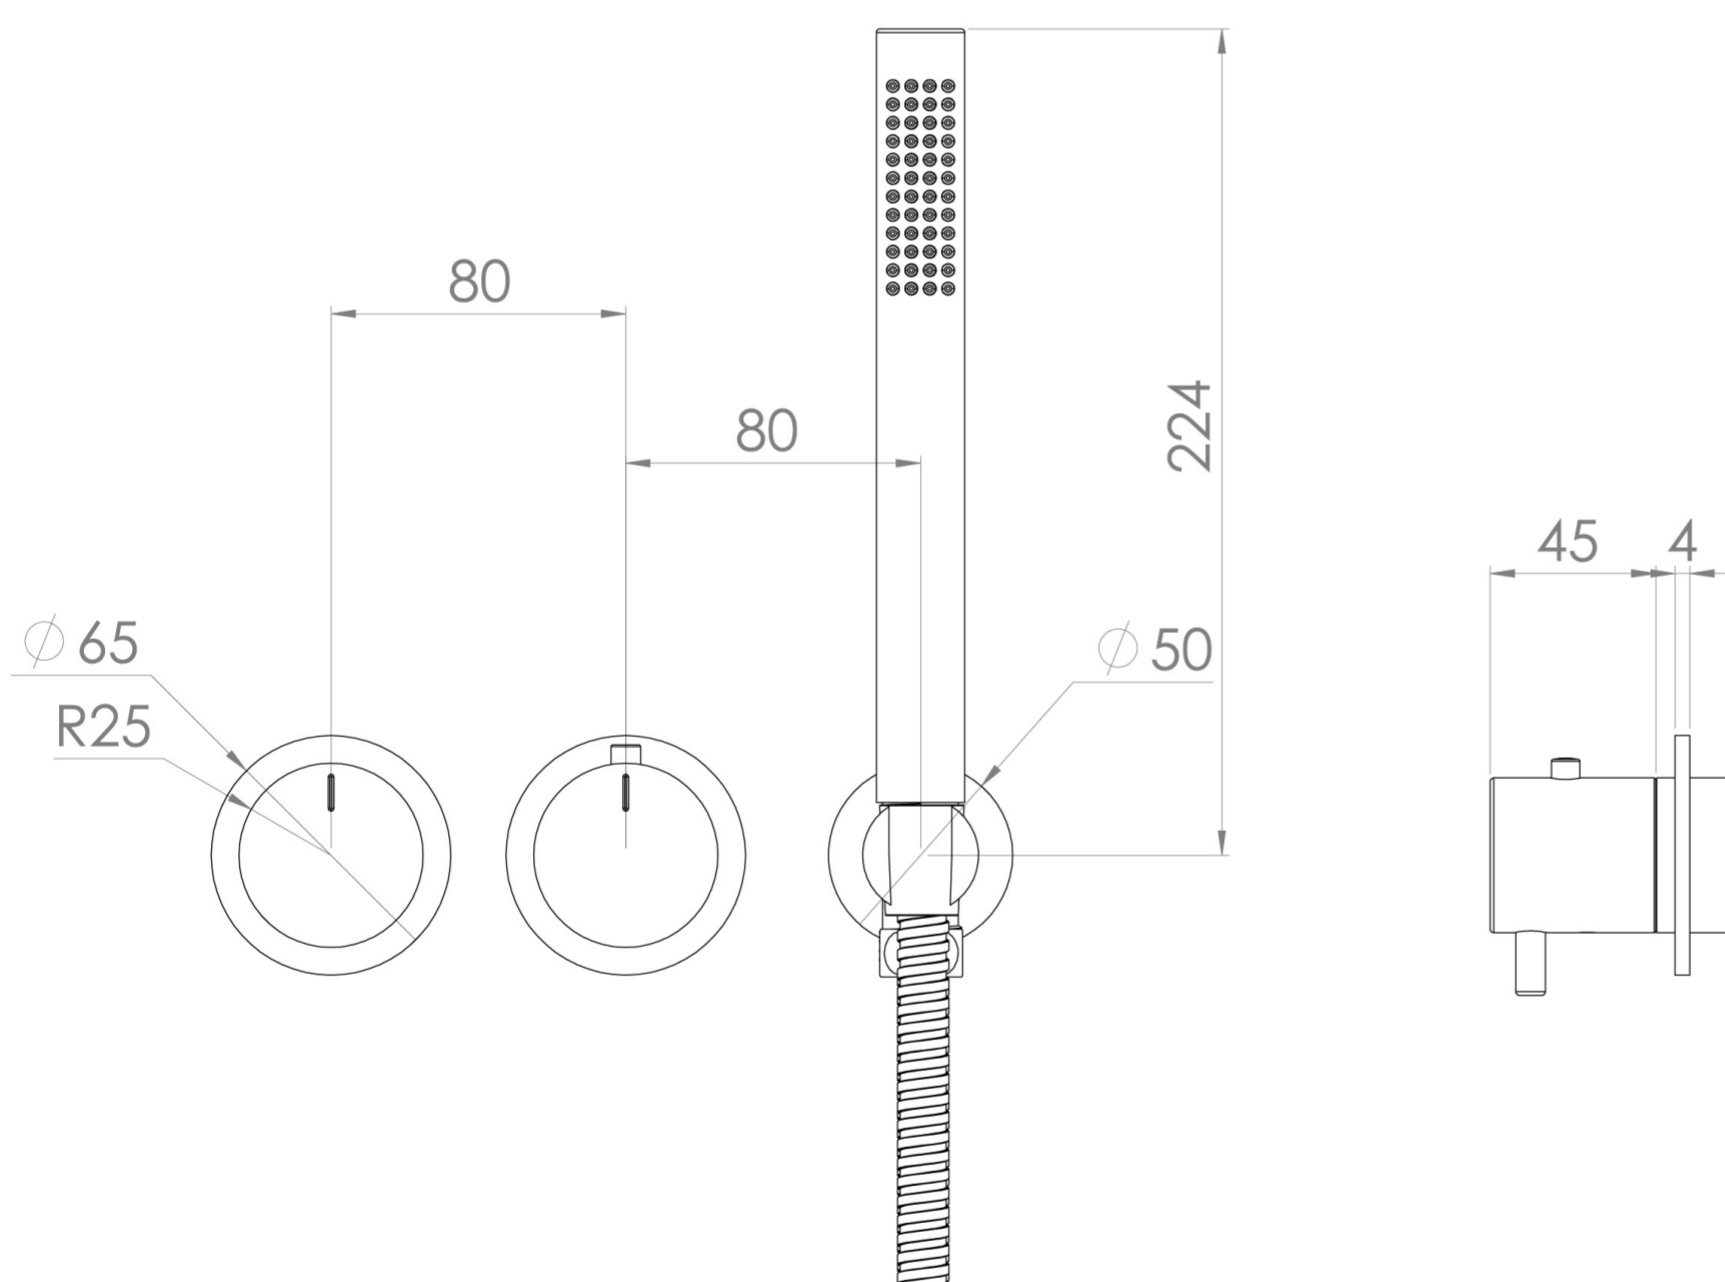

COS 2 WAY THERMOSTATIC SHOWER RING VALVE KIT - W/ FLUTED HANDLE & HANDSET - LANDSCAPE - SATIN BLACK

Product Code: CO320LRV.H.FSB

PRODUCT INFORMATION

Finish:	Satin Black (PVD)
Outlets:	2 Outlets
Material	Brass
Guarantee	5 years
Outlets	2

TECHNICAL DRAWING

FLOW RATE

- 0.5 Bar - Flowrate: 7.8 l/min
- 1 Bar - Flowrate: 16 l/min
- 2 Bar - Flowrate: 22.5 l/min
- 3 Bar - Flowrate: 28.5 l/min
- 5 Bar - Flowrate: 24.2 l/min

Saneux reserves the right to alter the specifications and product range without prior notice. Dimensions are given as a guide only. Dimensions should not be used for surrounding furniture, fixtures and fittings until the product is on site.