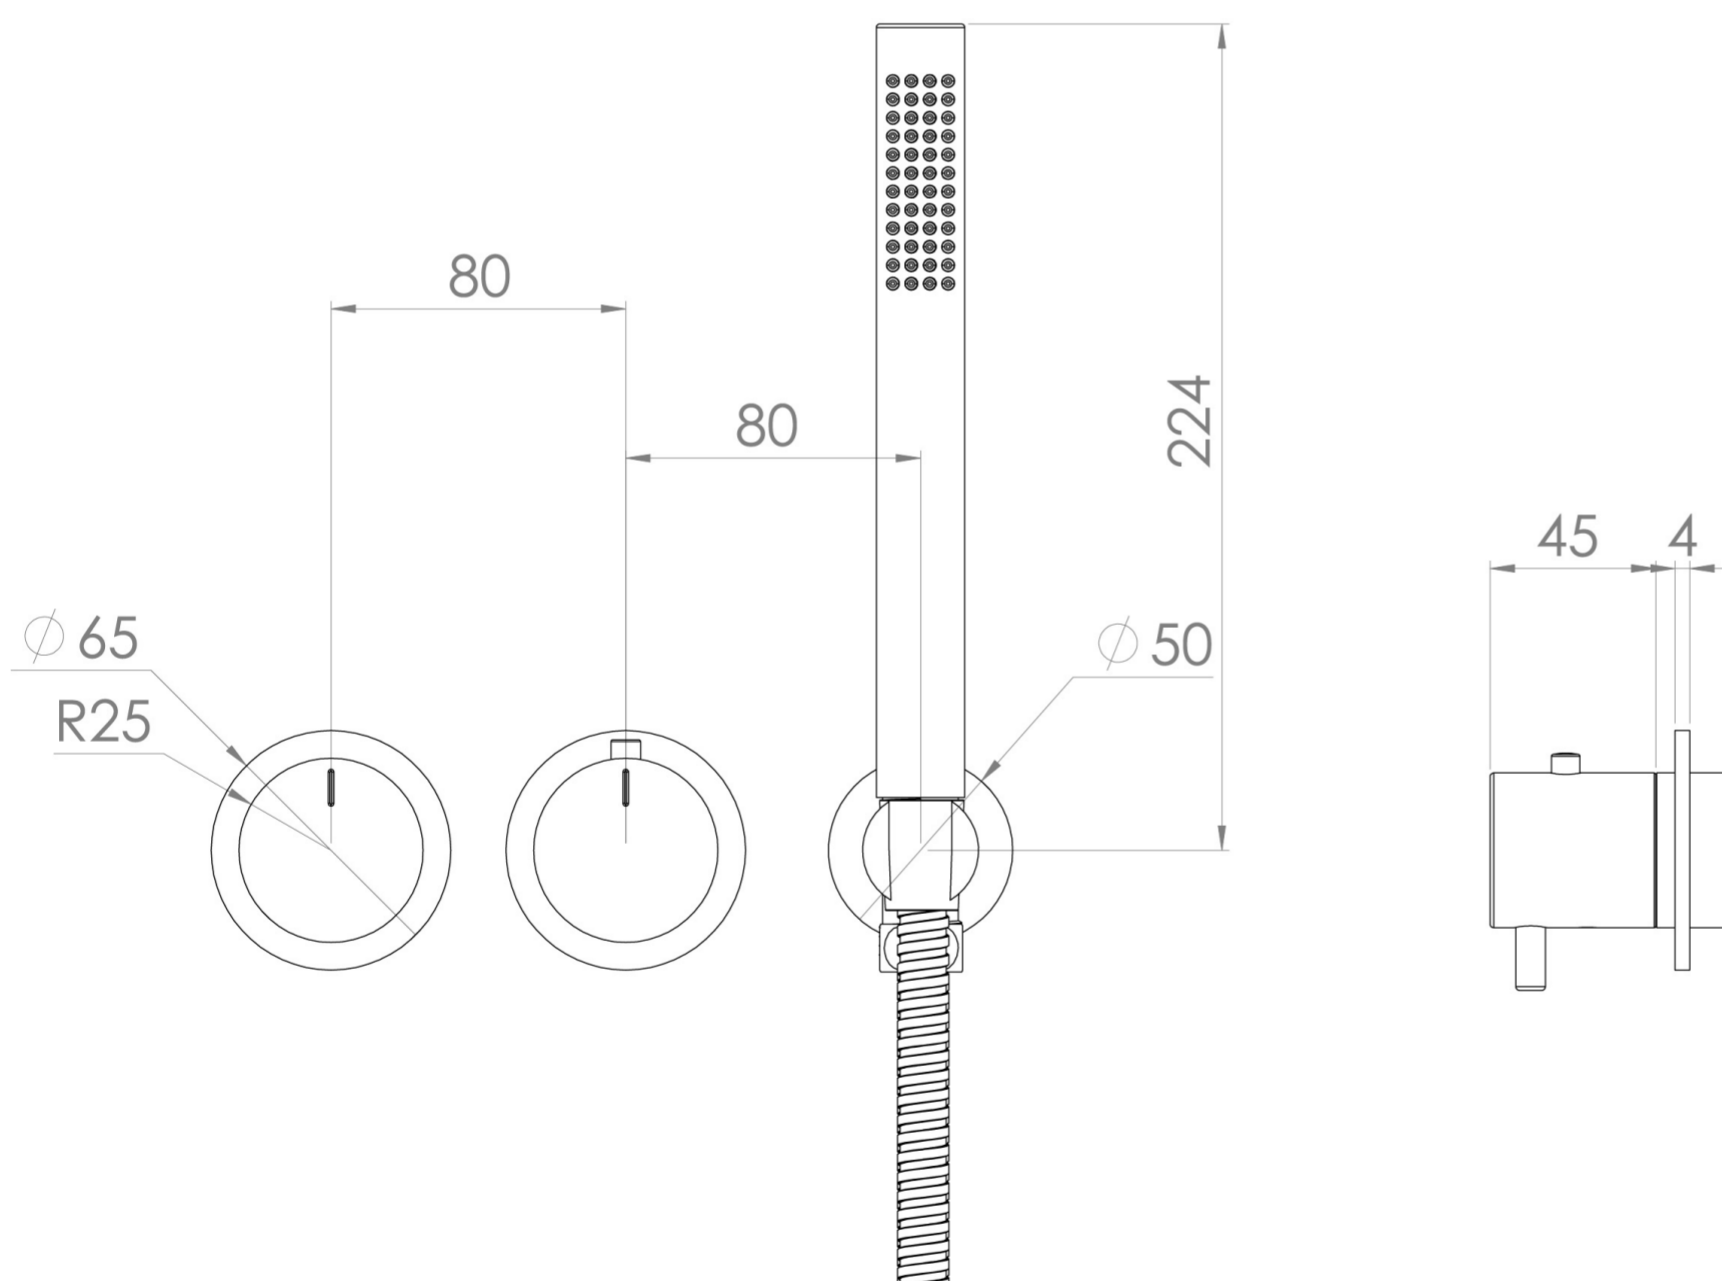

# COS 2 WAY THERMOSTATIC SHOWER RING VALVE KIT - W/ FLUTED HANDLE & HANDSET - LANDSCAPE - SATIN BLACK

Product Code: CO320LRV.H.FSB

## PRODUCT INFORMATION

Finish:	Satin Black (PVD)
Outlets:	2 Outlets
Material	Brass
Guarantee	5 years
Outlets	2

## TECHNICAL DRAWING

## FLOW RATE

- 0.5 Bar - Flowrate: 7.8 l/min
- 1 Bar - Flowrate: 16 l/min
- 2 Bar - Flowrate: 22.5 l/min
- 3 Bar - Flowrate: 28.5 l/min
- 5 Bar - Flowrate: 24.2 l/min

Saneux reserves the right to alter the specifications and product range without prior notice. Dimensions are given as a guide only. Dimensions should not be used for surrounding furniture, fixtures and fittings until the product is on site.