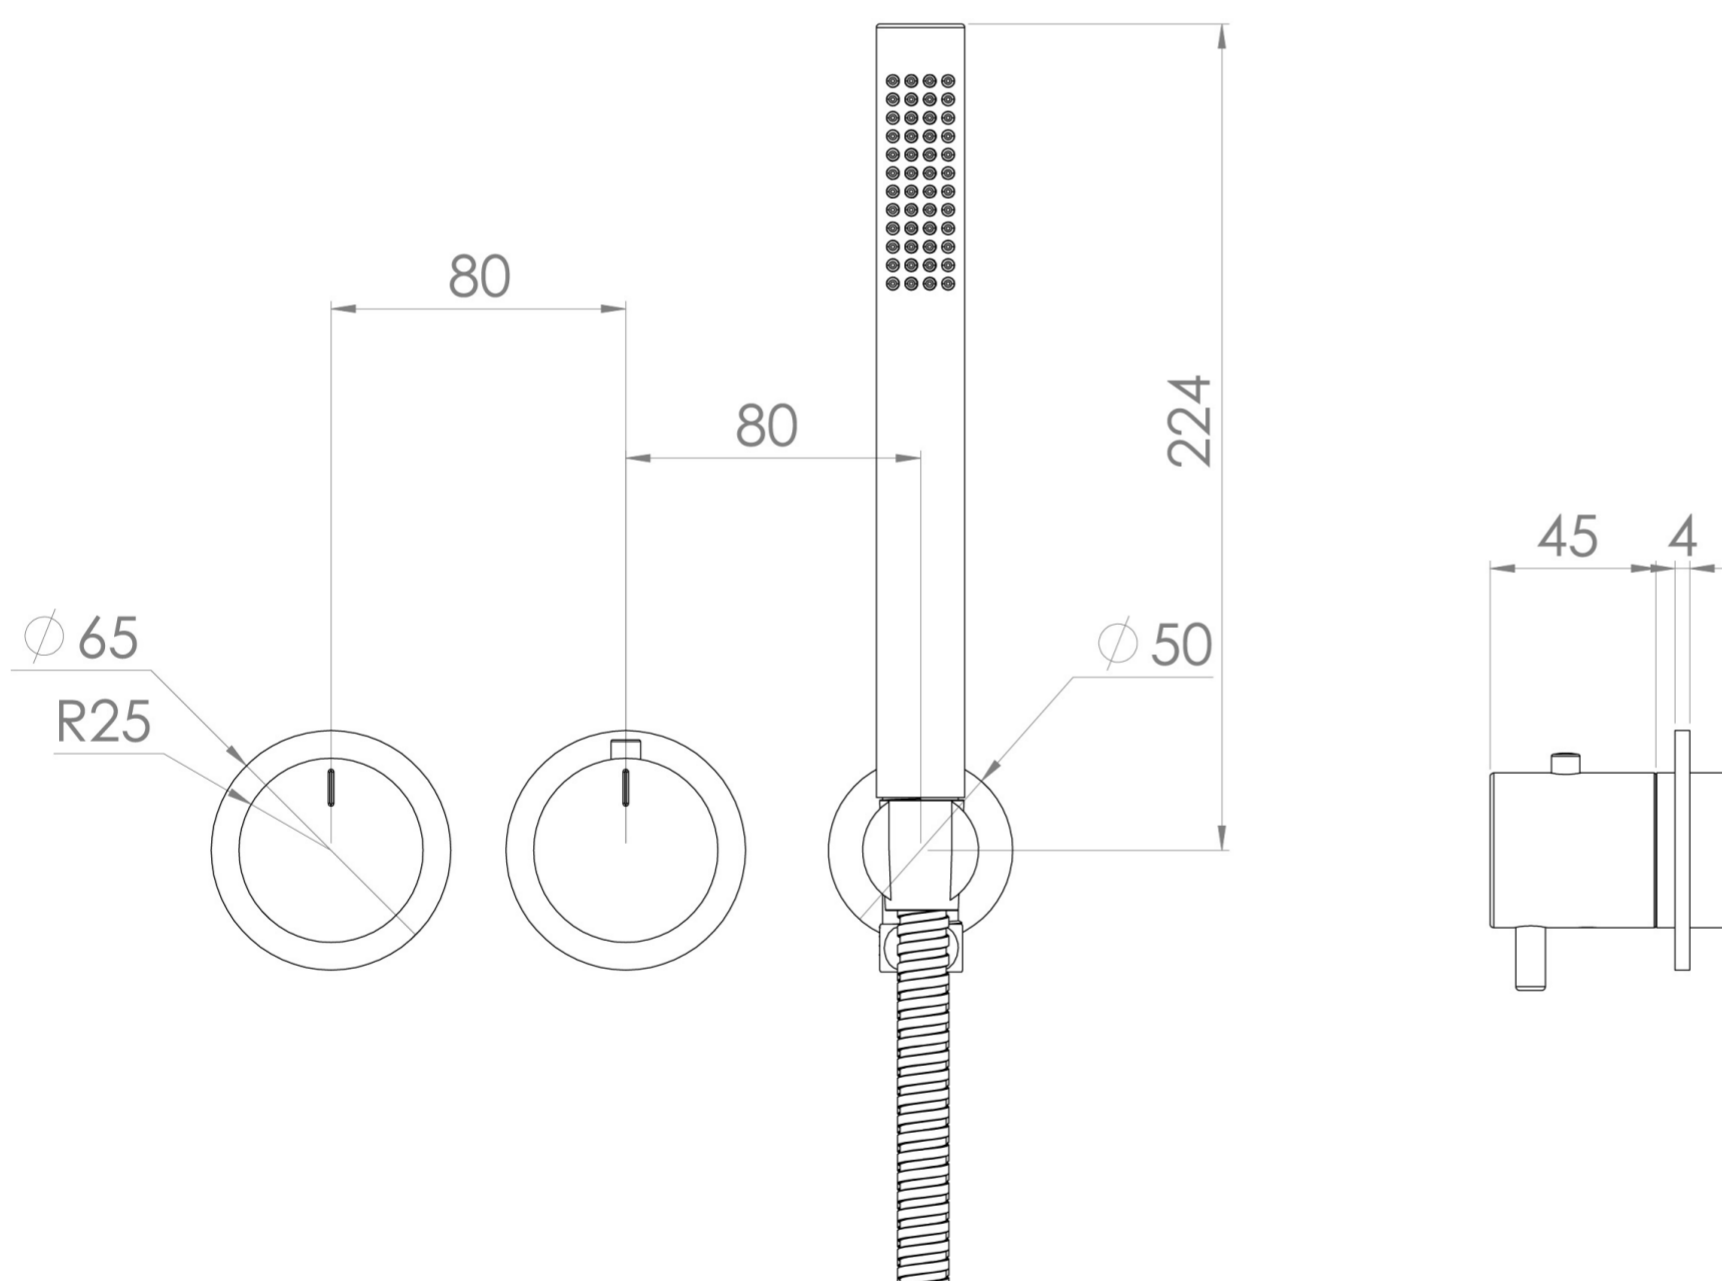

# COS 2 WAY THERMOSTATIC SHOWER RING VALVE KIT - W/ FLUTED HANDLE & HANDSET - LANDSCAPE - BRUSHED NICKEL

**Product Code:** CO320LRV.H.FBN

## PRODUCT INFORMATION

<b>Finish:</b>	Brushed Nickel (PVD)
<b>Outlets:</b>	2 Outlets
<b>Material</b>	Brass
<b>Guarantee</b>	5 years
<b>Outlets</b>	2

## TECHNICAL DRAWING

## FLOW RATE

- 0.5 Bar - Flowrate: 7.8 l/min
- 1 Bar - Flowrate: 16 l/min
- 2 Bar - Flowrate: 22.5 l/min
- 3 Bar - Flowrate: 28.5 l/min
- 5 Bar - Flowrate: 24.2 l/min

Saneux reserves the right to alter the specifications and product range without prior notice. Dimensions are given as a guide only. Dimensions should not be used for surrounding furniture, fixtures and fittings until the product is on site.