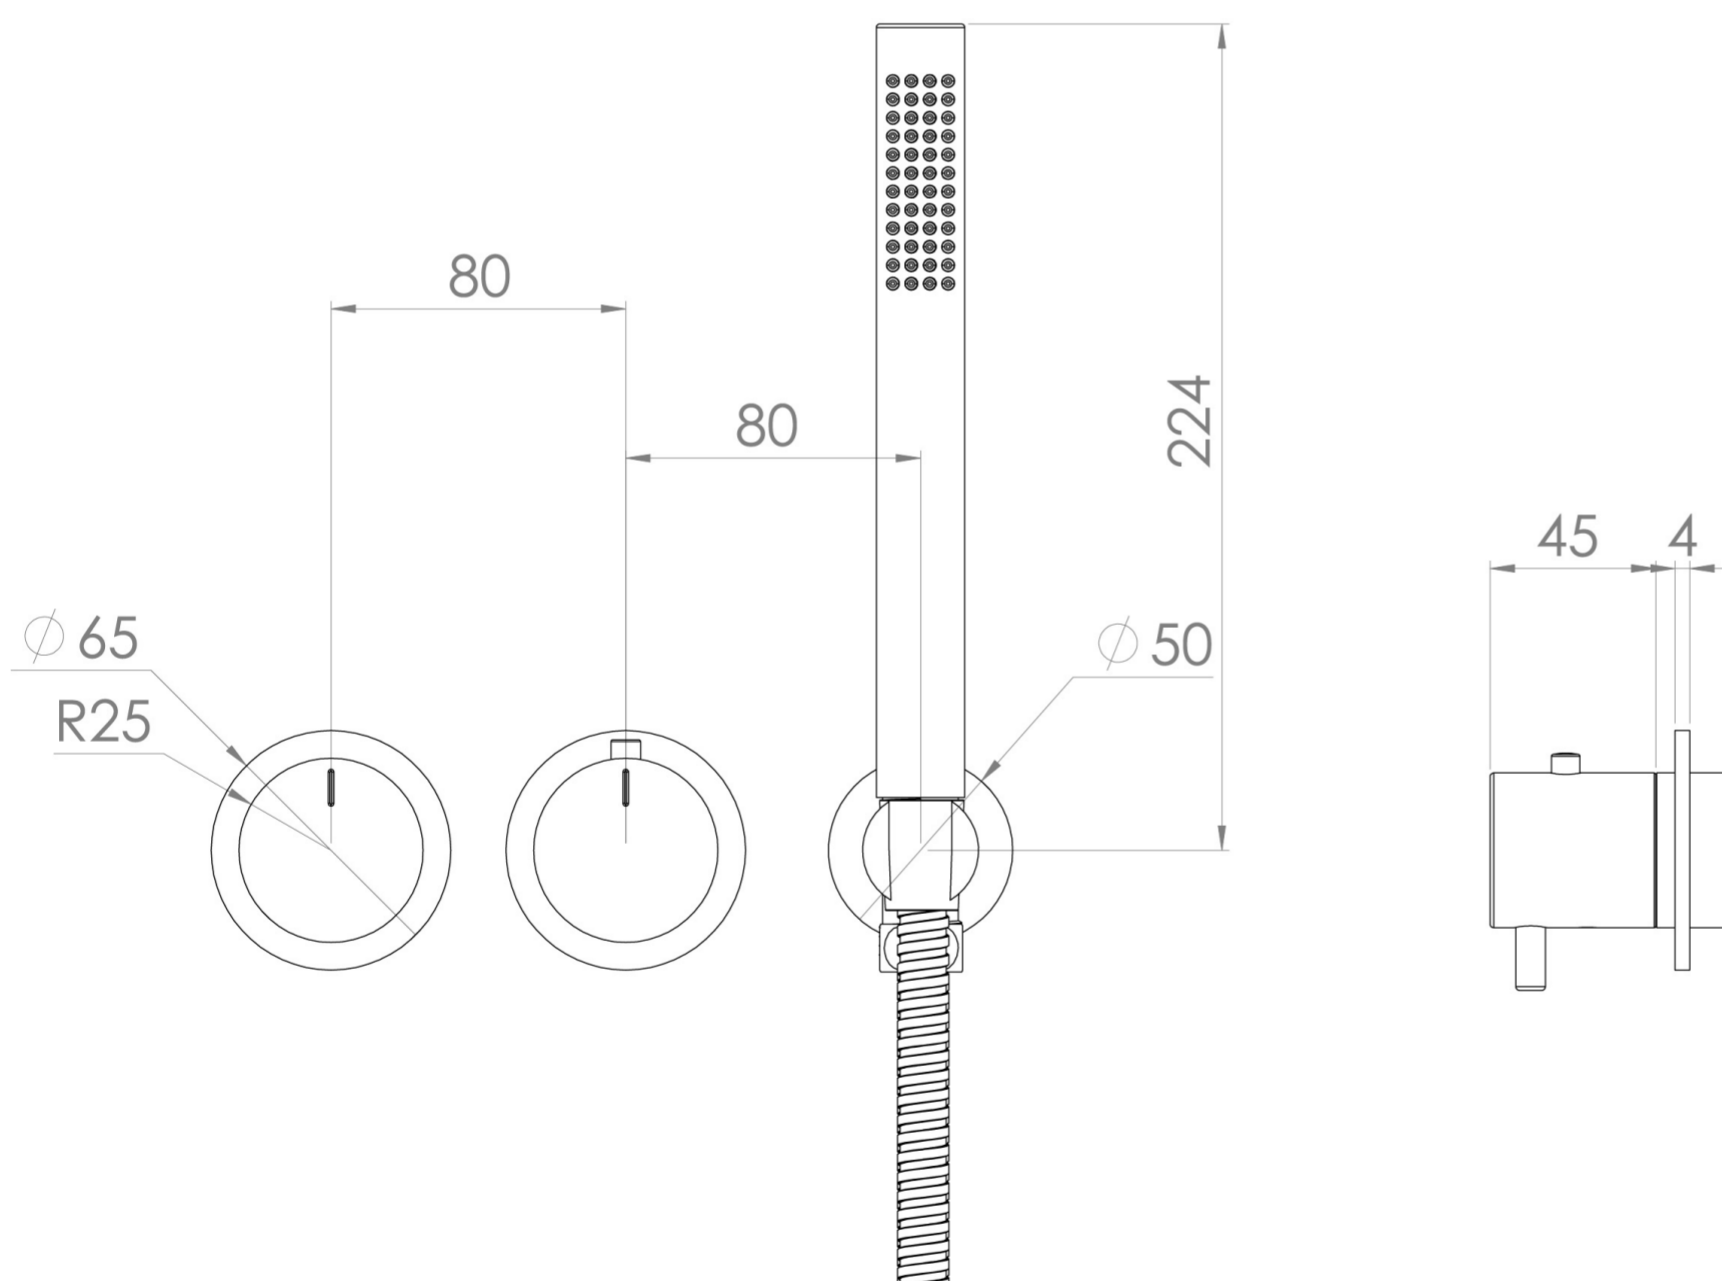

COS 2 WAY THERMOSTATIC SHOWER RING VALVE KIT - W/ FLUTED HANDLE & HANDSET - LANDSCAPE - BRUSHED NICKEL

Product Code: CO320LRV.H.FBN

PRODUCT INFORMATION

Finish:	Brushed Nickel (PVD)
Outlets:	2 Outlets
Material	Brass
Guarantee	5 years
Outlets	2

TECHNICAL DRAWING

FLOW RATE

- 0.5 Bar - Flowrate: 7.8 l/min
- 1 Bar - Flowrate: 16 l/min
- 2 Bar - Flowrate: 22.5 l/min
- 3 Bar - Flowrate: 28.5 l/min
- 5 Bar - Flowrate: 24.2 l/min

Saneux reserves the right to alter the specifications and product range without prior notice. Dimensions are given as a guide only. Dimensions should not be used for surrounding furniture, fixtures and fittings until the product is on site.