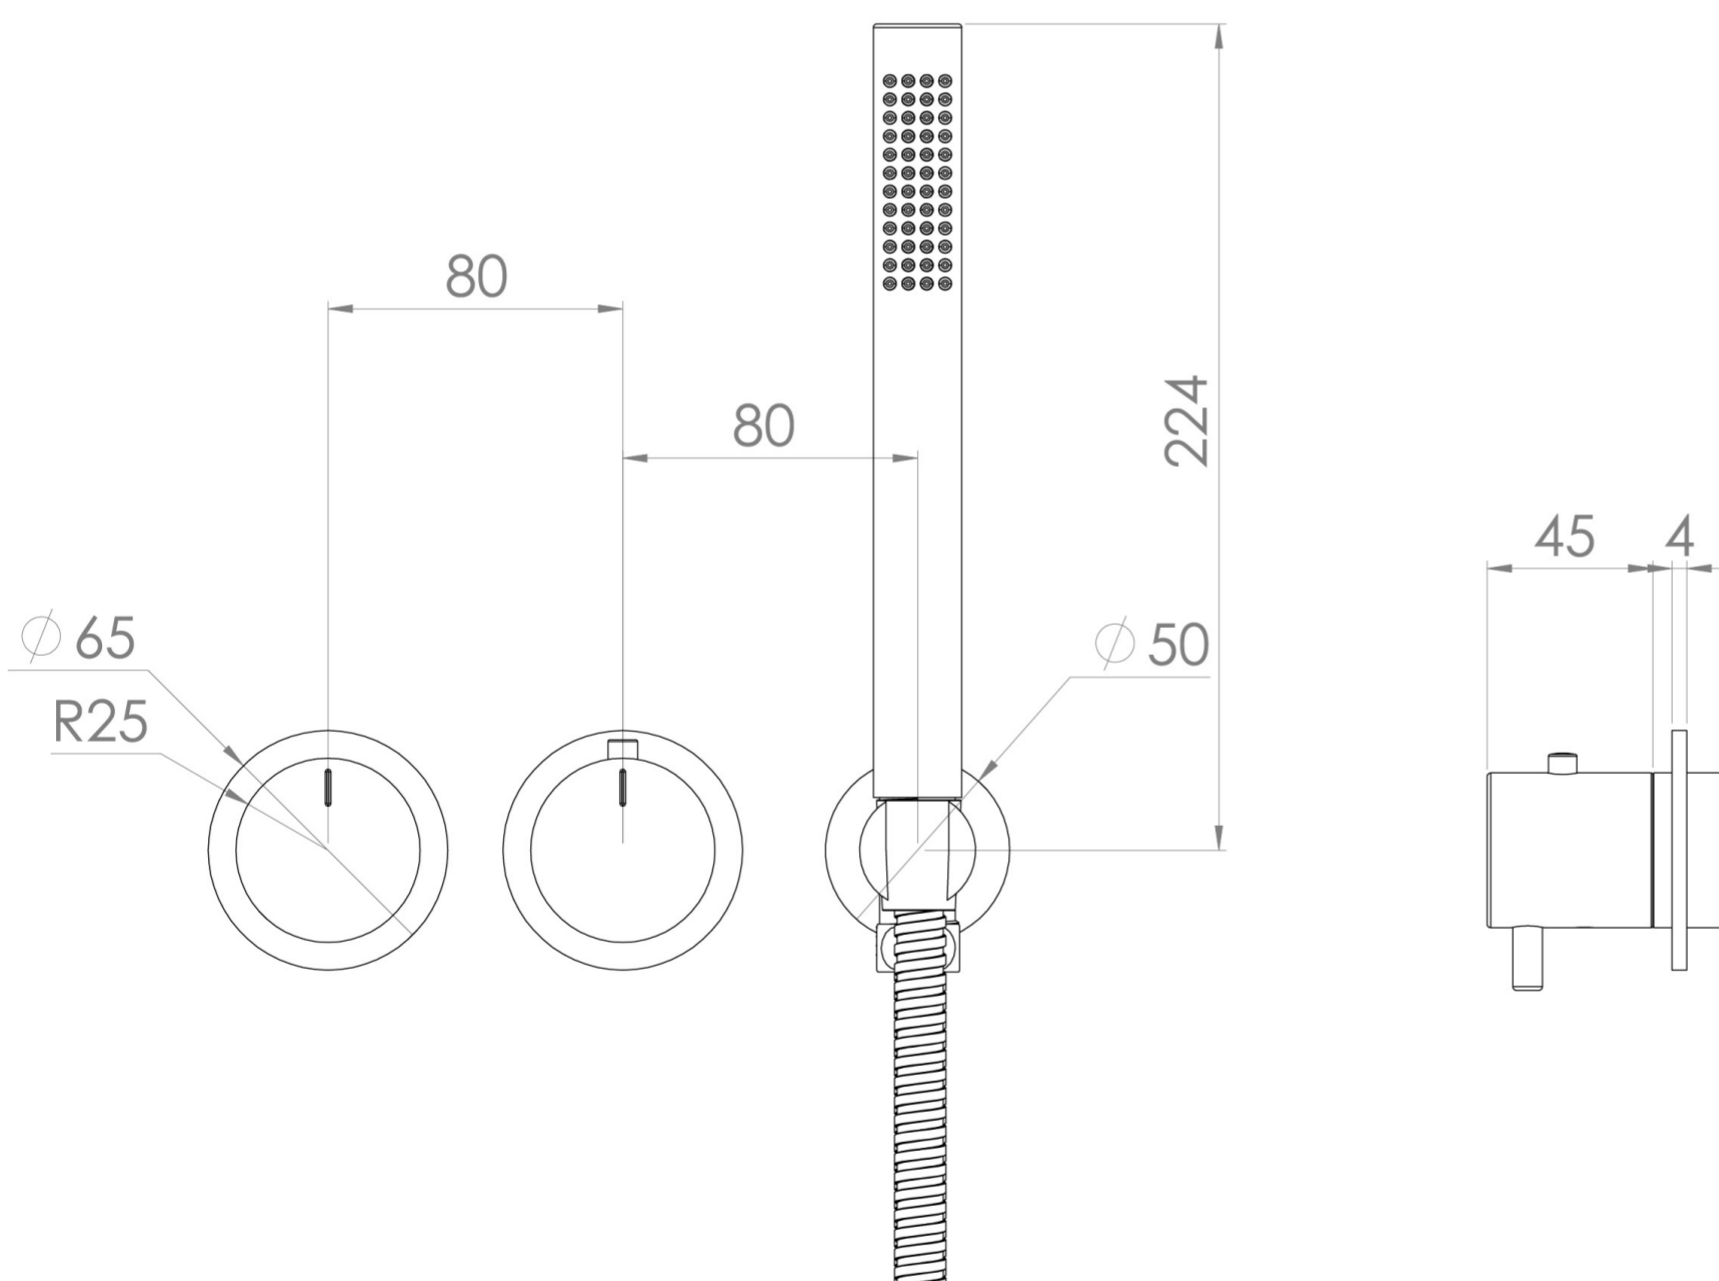

COS 2 WAY THERMOSTATIC SHOWER RING VALVE KIT - W/ FLUTED HANDLE & HANDSET - LANDSCAPE - BRUSHED NICKEL

Product Code: CO320LRV.H.FBN

PRODUCT INFORMATION

Finish:	Brushed Nickel (PVD)
Outlets:	2 Outlets
Material	Brass
Guarantee	5 years
Outlets	2

TECHNICAL DRAWING

FLOW RATE

- 0.5 Bar - Flowrate: 7.8 l/min
- 1 Bar - Flowrate: 16 l/min
- 2 Bar - Flowrate: 22.5 l/min
- 3 Bar - Flowrate: 28.5 l/min
- 5 Bar - Flowrate: 24.2 l/min

Saneux reserves the right to alter the specifications and product range without prior notice. Dimensions are given as a guide only. Dimensions should not be used for surrounding furniture, fixtures and fittings until the product is on site.