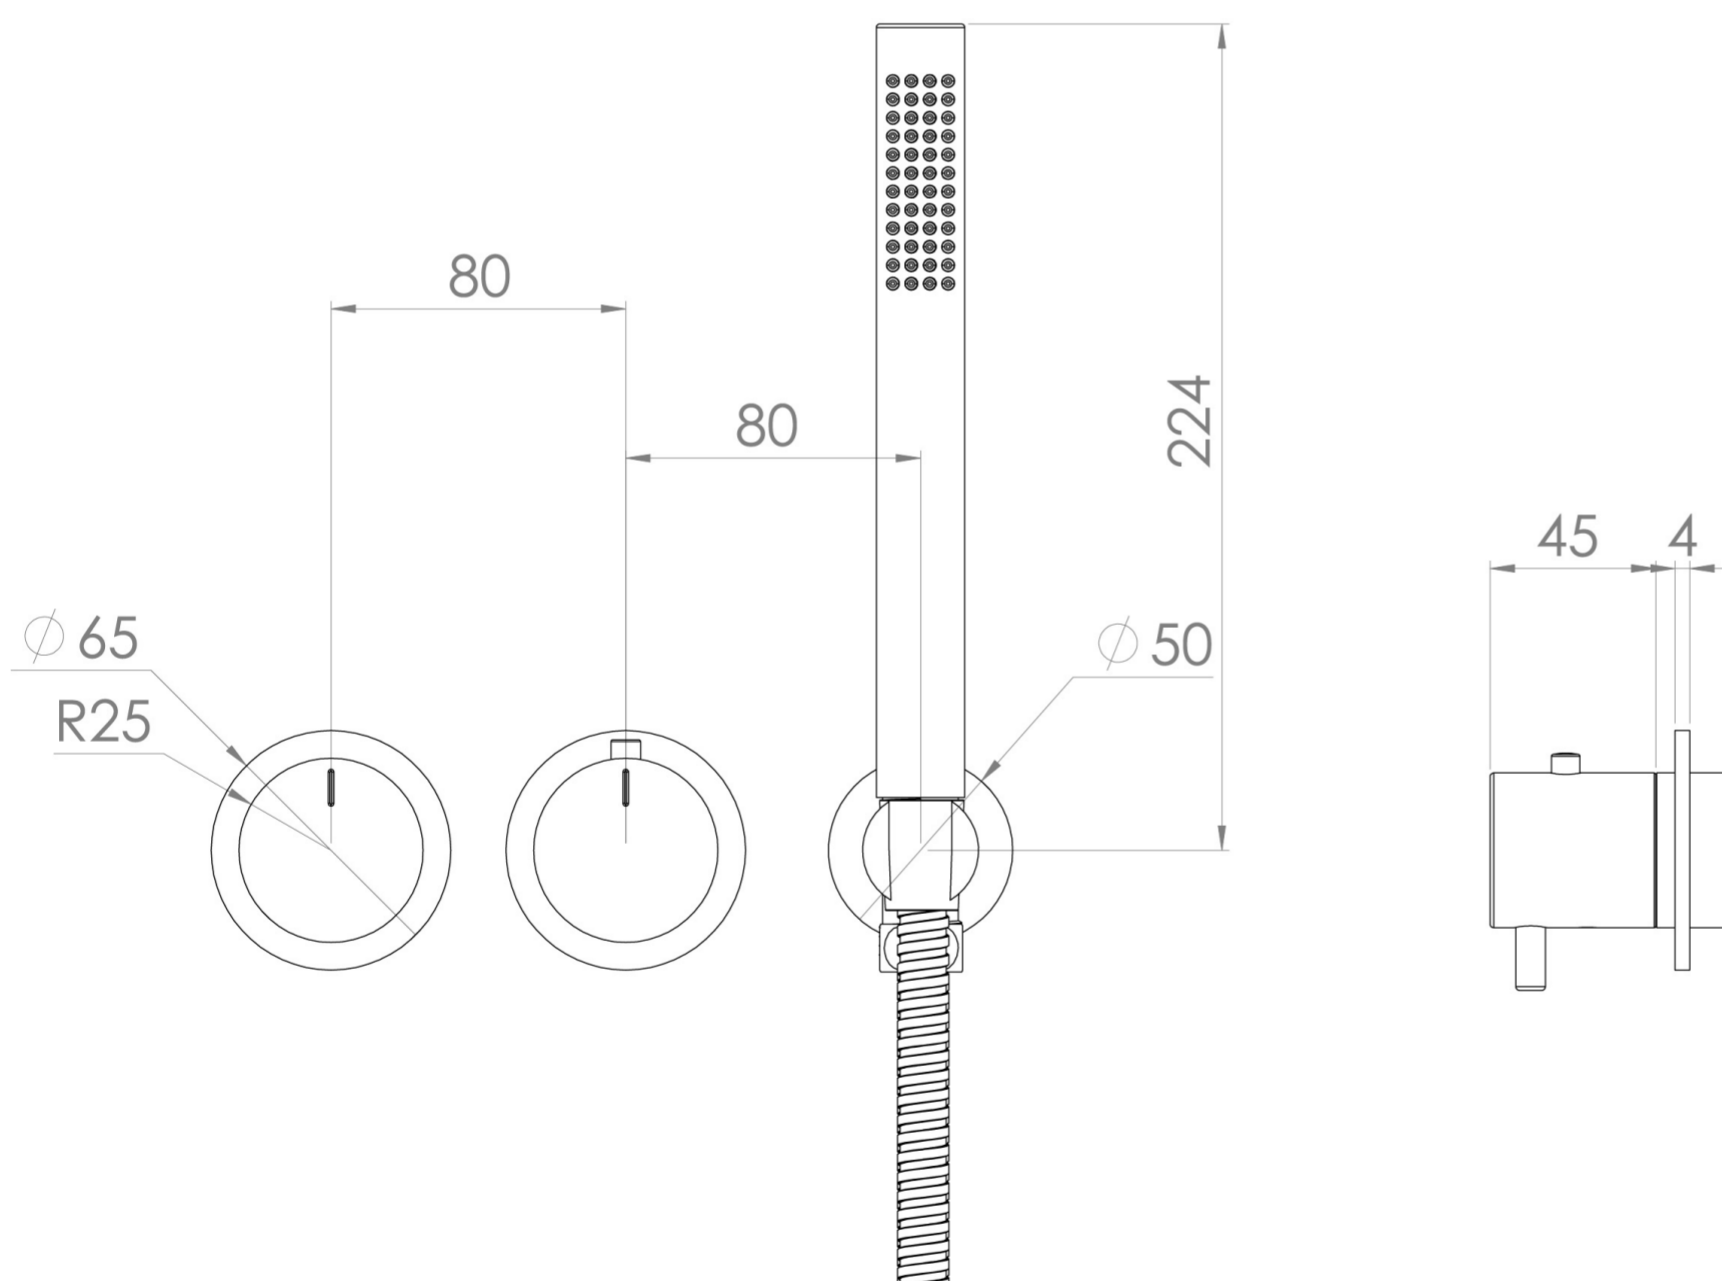

# COS 2 WAY THERMOSTATIC SHOWER RING VALVE KIT - W/ FLUTED HANDLE & HANDSET - LANDSCAPE - BRUSHED NICKEL

Product Code: CO320LRV.H.FBN

## PRODUCT INFORMATION

Finish:	Brushed Nickel (PVD)
Outlets:	2 Outlets
Material	Brass
Guarantee	5 years
Outlets	2

## TECHNICAL DRAWING

## FLOW RATE

- 0.5 Bar - Flowrate: 7.8 l/min
- 1 Bar - Flowrate: 16 l/min
- 2 Bar - Flowrate: 22.5 l/min
- 3 Bar - Flowrate: 28.5 l/min
- 5 Bar - Flowrate: 24.2 l/min

Saneux reserves the right to alter the specifications and product range without prior notice. Dimensions are given as a guide only. Dimensions should not be used for surrounding furniture, fixtures and fittings until the product is on site.