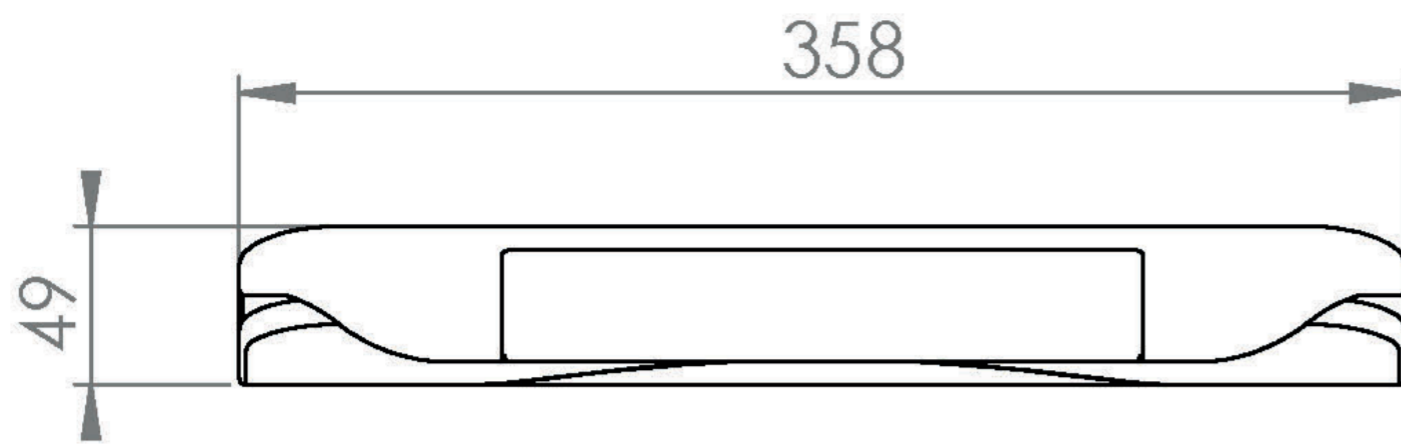

AUSTEN SLIM-LINE SEAT & COVER (FOR 50070, 50074 & 50077)

Product Code: 50079

PRODUCT INFORMATION

Finish:	Gloss White
Height:	49mm
Width:	358mm
Depth:	430mm
Material	Plastic
Weight	3kg
Guarantee	2 years
Compatible Pan(s)	50070, 500701, 500702, 50077

DESCRIPTION

AUSTEN slim-line seat and cover for the AUSTEN close coupled open back 50077 WC.

The 50073 standard soft close seat and 50078 slim-line soft close standard seats are also available.

*Pan sold separately
Compatible pan: 50077

Please note this seat is not soft-closing.

TECHNICAL DRAWING

Saneux reserves the right to alter the specifications and product range without prior notice. Dimensions are given as a guide only. Dimensions should not be used for surrounding furniture, fixtures and fittings until the product is on site.