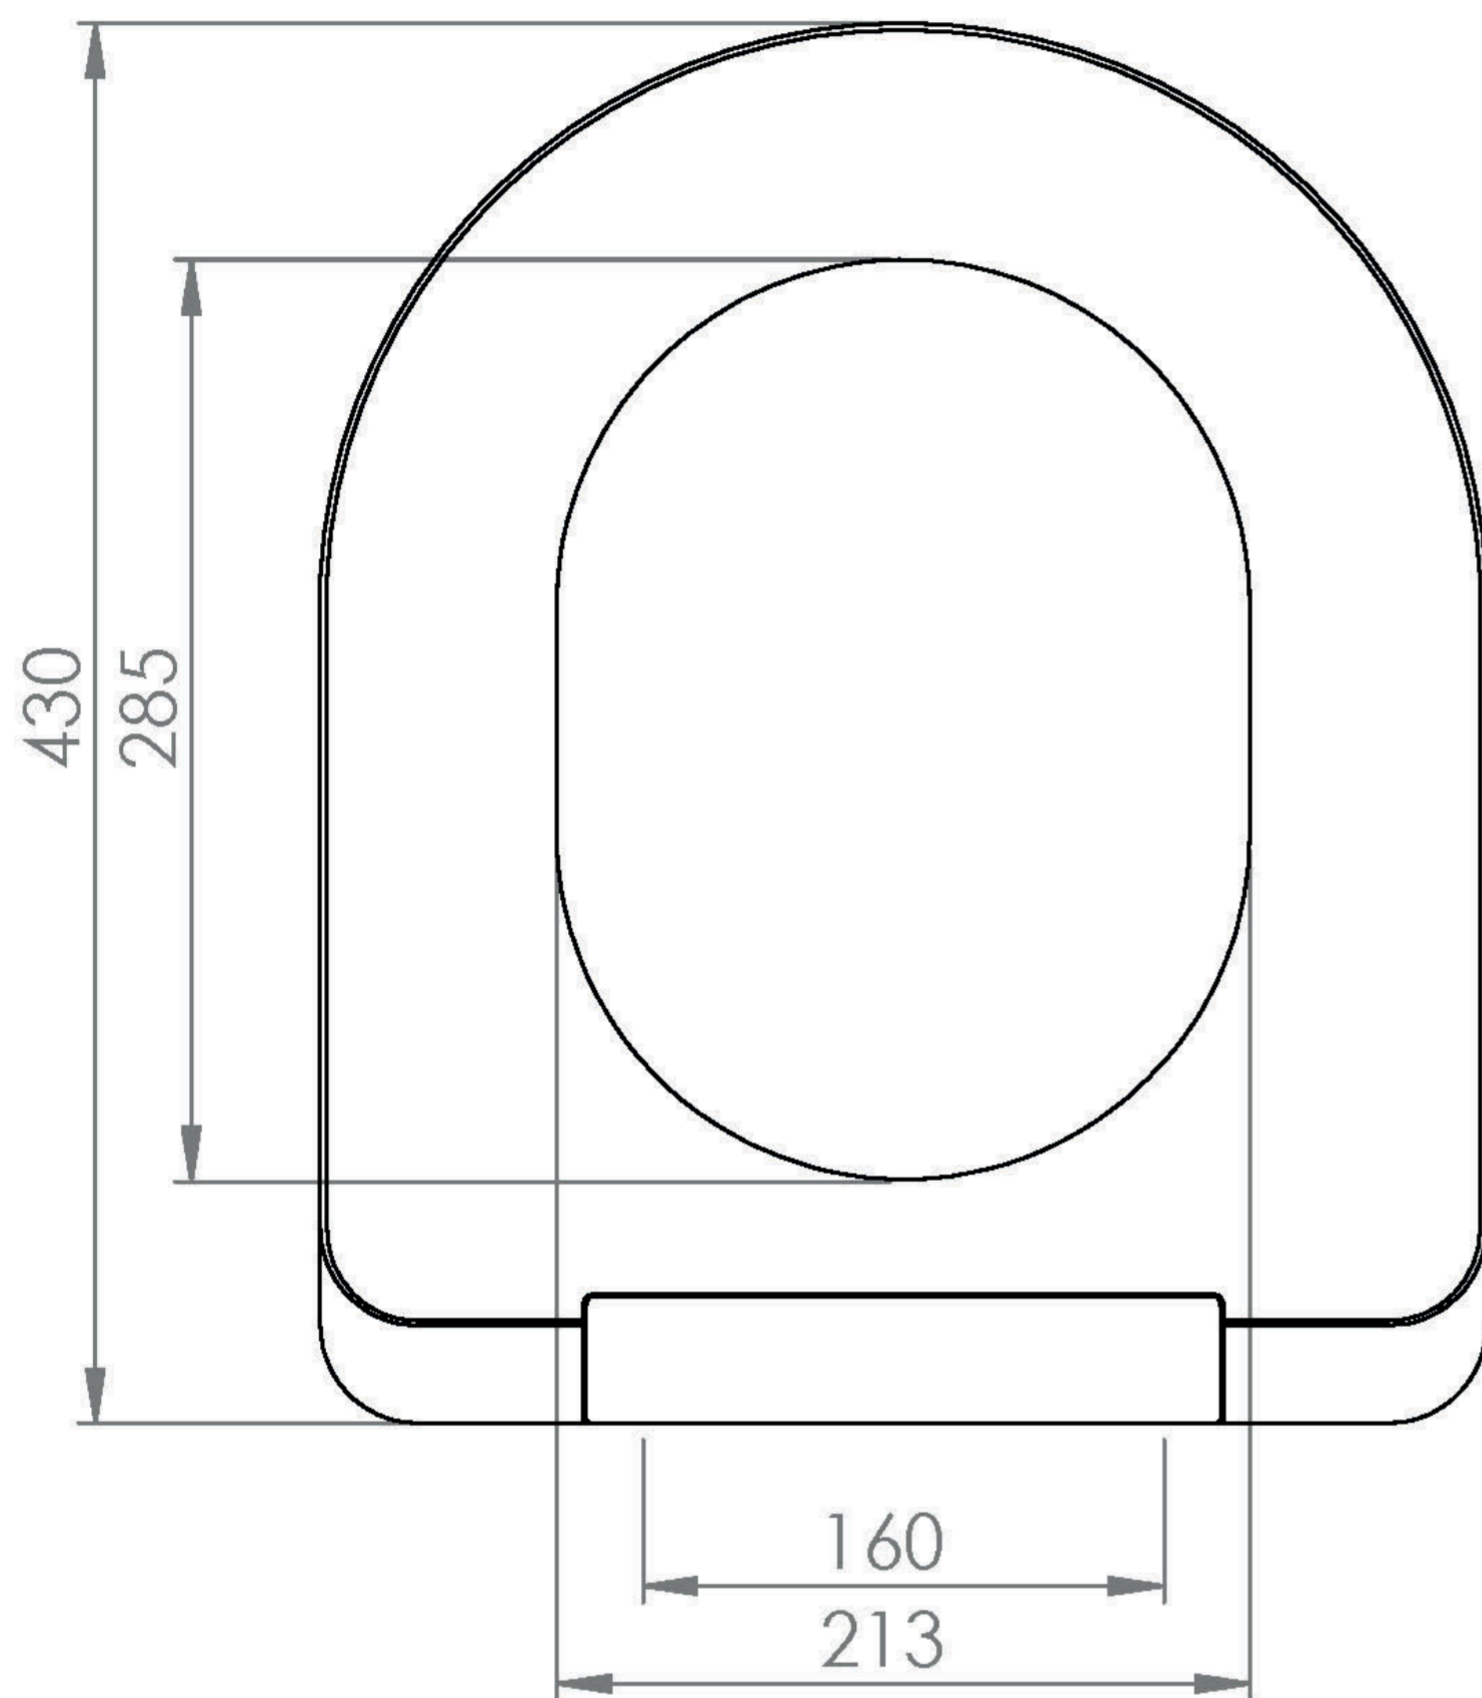

AUSTEN SLIM-LINE SEAT & COVER (FOR 50070, 50074 & 50077)

Product Code: 50079

PRODUCT INFORMATION

Finish:	Gloss White
Height:	49mm
Width:	358mm
Depth:	430mm
Material	Plastic
Weight	3kg
Guarantee	2 years
Compatible Pan(s)	50070, 500701, 500702, 50077

DESCRIPTION

AUSTEN slim-line seat and cover for the AUSTEN close coupled open back 50077 WC.

The 50073 standard soft close seat and 50078 slim-line soft close standard seats are also available.

*Pan sold separately
Compatible pan: 50077

Please note this seat is not soft-closing.

TECHNICAL DRAWING

Saneux reserves the right to alter the specifications and product range without prior notice. Dimensions are given as a guide only. Dimensions should not be used for surrounding furniture, fixtures and fittings until the product is on site.