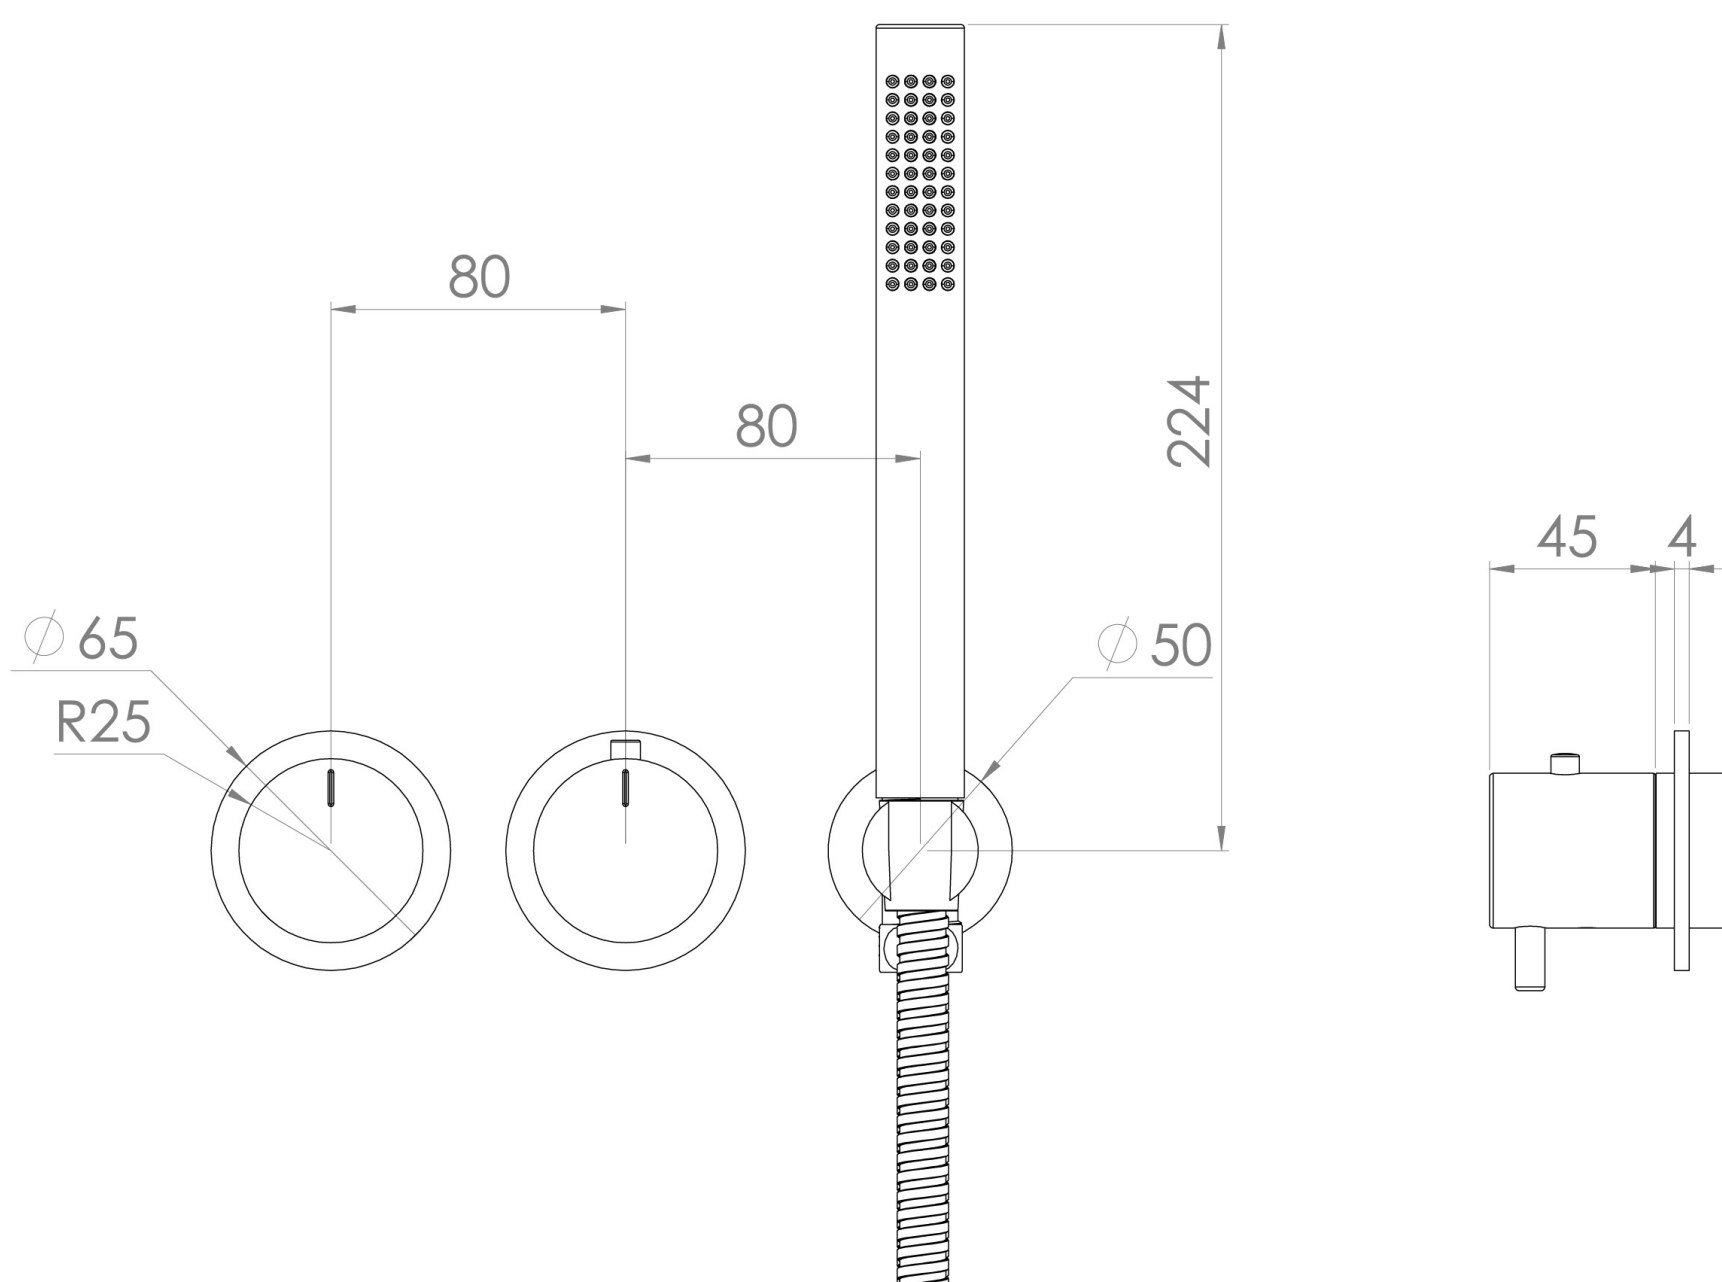

COS 2 WAY THERMOSTATIC SHOWER RING VALVE KIT - W/ FLUTED HANDLE & HANDSET - LANDSCAPE - BRUSHED BRASS

Product Code: CO320LRV.H.FBB

PRODUCT INFORMATION

Finish:	Brushed Brass (PVD)
Outlets:	2 Outlets
Material	Brass
Guarantee	5 years
Outlets	2

TECHNICAL DRAWING

FLOW RATE

- 0.5 Bar - Flowrate: 7.8 l/min
- 1 Bar - Flowrate: 16 l/min
- 2 Bar - Flowrate: 22.5 l/min
- 3 Bar - Flowrate: 28.5 l/min
- 5 Bar - Flowrate: 24.2 l/min

Saneux reserves the right to alter the specifications and product range without prior notice. Dimensions are given as a guide only. Dimensions should not be used for surrounding furniture, fixtures and fittings until the product is on site.