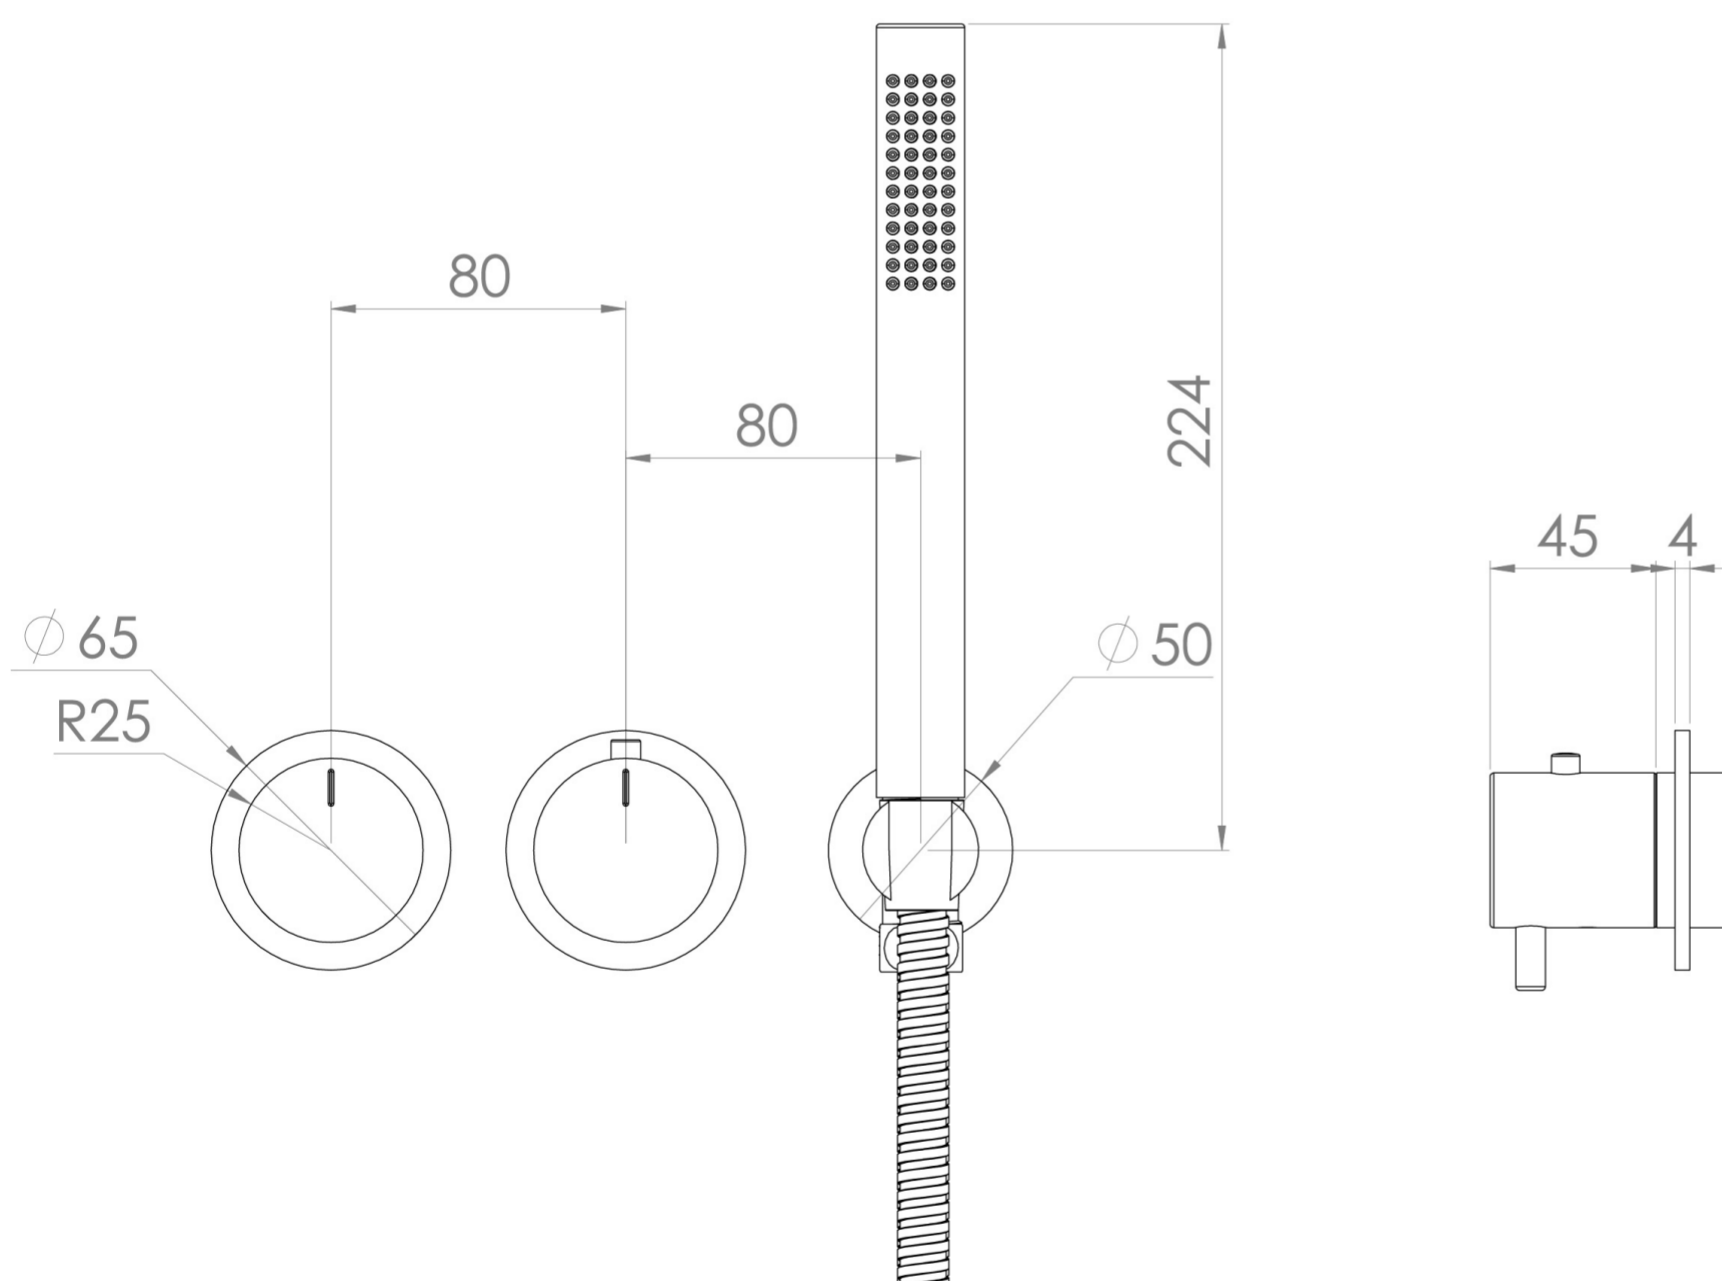

# COS 2 WAY THERMOSTATIC SHOWER RING VALVE KIT - W/ FLUTED HANDLE & HANDSET - LANDSCAPE - BRUSHED BRASS

**Product Code:** CO320LRV.H.FBB

## PRODUCT INFORMATION

<b>Finish:</b>	Brushed Brass (PVD)
<b>Outlets:</b>	2 Outlets
<b>Material</b>	Brass
<b>Guarantee</b>	5 years
<b>Outlets</b>	2

## TECHNICAL DRAWING

## FLOW RATE

- 0.5 Bar - Flowrate: 7.8 l/min
- 1 Bar - Flowrate: 16 l/min
- 2 Bar - Flowrate: 22.5 l/min
- 3 Bar - Flowrate: 28.5 l/min
- 5 Bar - Flowrate: 24.2 l/min

Saneux reserves the right to alter the specifications and product range without prior notice. Dimensions are given as a guide only. Dimensions should not be used for surrounding furniture, fixtures and fittings until the product is on site.