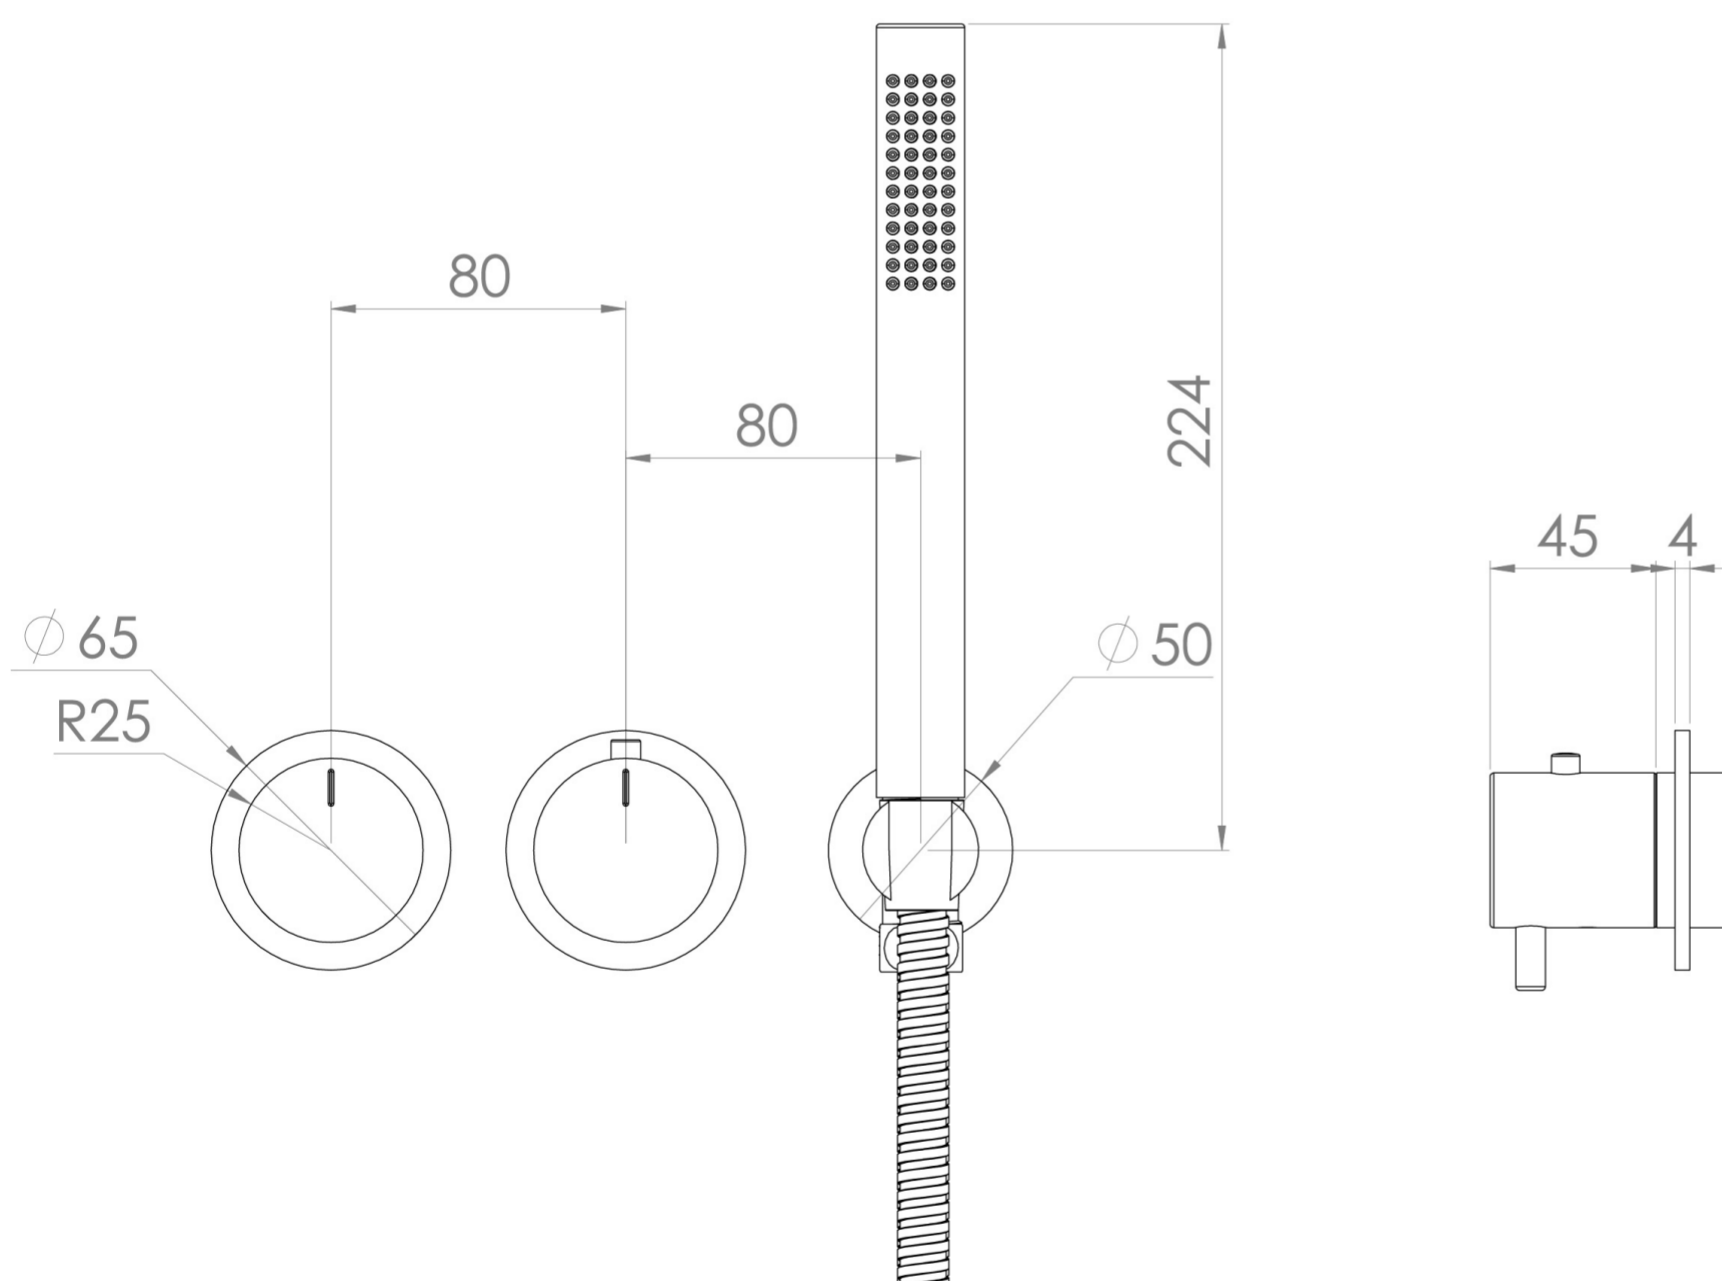

COS 2 WAY THERMOSTATIC SHOWER RING VALVE KIT - W/ FLUTED HANDLE & HANDSET - LANDSCAPE - BRUSHED BRASS

Product Code: CO320LRV.H.FBB

PRODUCT INFORMATION

Finish:	Brushed Brass (PVD)
Outlets:	2 Outlets
Material	Brass
Guarantee	5 years
Outlets	2

TECHNICAL DRAWING

FLOW RATE

- 0.5 Bar - Flowrate: 7.8 l/min
- 1 Bar - Flowrate: 16 l/min
- 2 Bar - Flowrate: 22.5 l/min
- 3 Bar - Flowrate: 28.5 l/min
- 5 Bar - Flowrate: 24.2 l/min

Saneux reserves the right to alter the specifications and product range without prior notice. Dimensions are given as a guide only. Dimensions should not be used for surrounding furniture, fixtures and fittings until the product is on site.