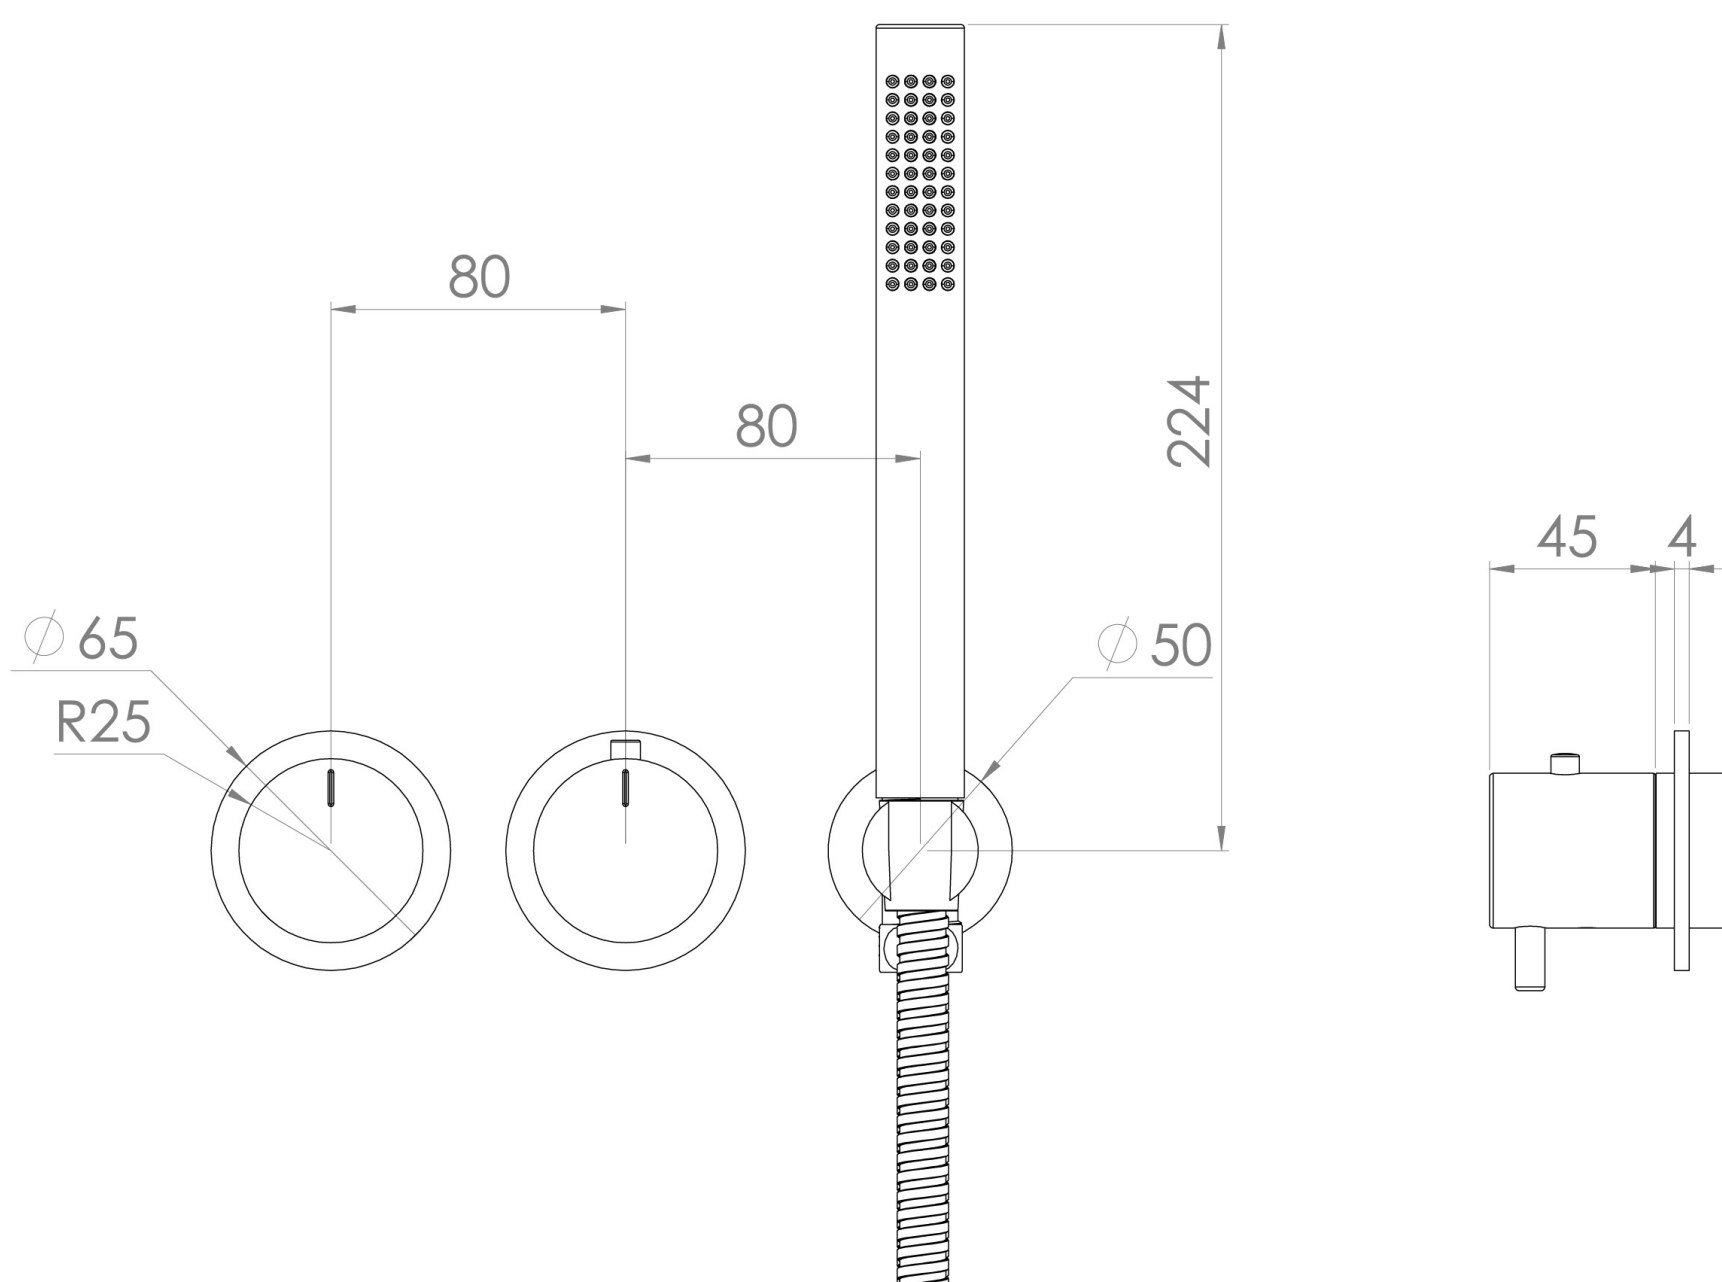

# COS 2 WAY THERMOSTATIC SHOWER RING VALVE KIT - W/ FLUTED HANDLE & HANDSET - LANDSCAPE - CHROME

Product Code: CO320LRV.H.F

## PRODUCT INFORMATION

Finish:	Chrome
Outlets:	2 Outlets
Material	Brass
Guarantee	5 years
Outlets	2

## TECHNICAL DRAWING

## FLOW RATE

- 0.5 Bar - Flowrate: 7.8 l/min
- 1 Bar - Flowrate: 16 l/min
- 2 Bar - Flowrate: 22.5 l/min
- 3 Bar - Flowrate: 28.5 l/min
- 5 Bar - Flowrate: 24.2 l/min

Saneux reserves the right to alter the specifications and product range without prior notice. Dimensions are given as a guide only. Dimensions should not be used for surrounding furniture, fixtures and fittings until the product is on site.