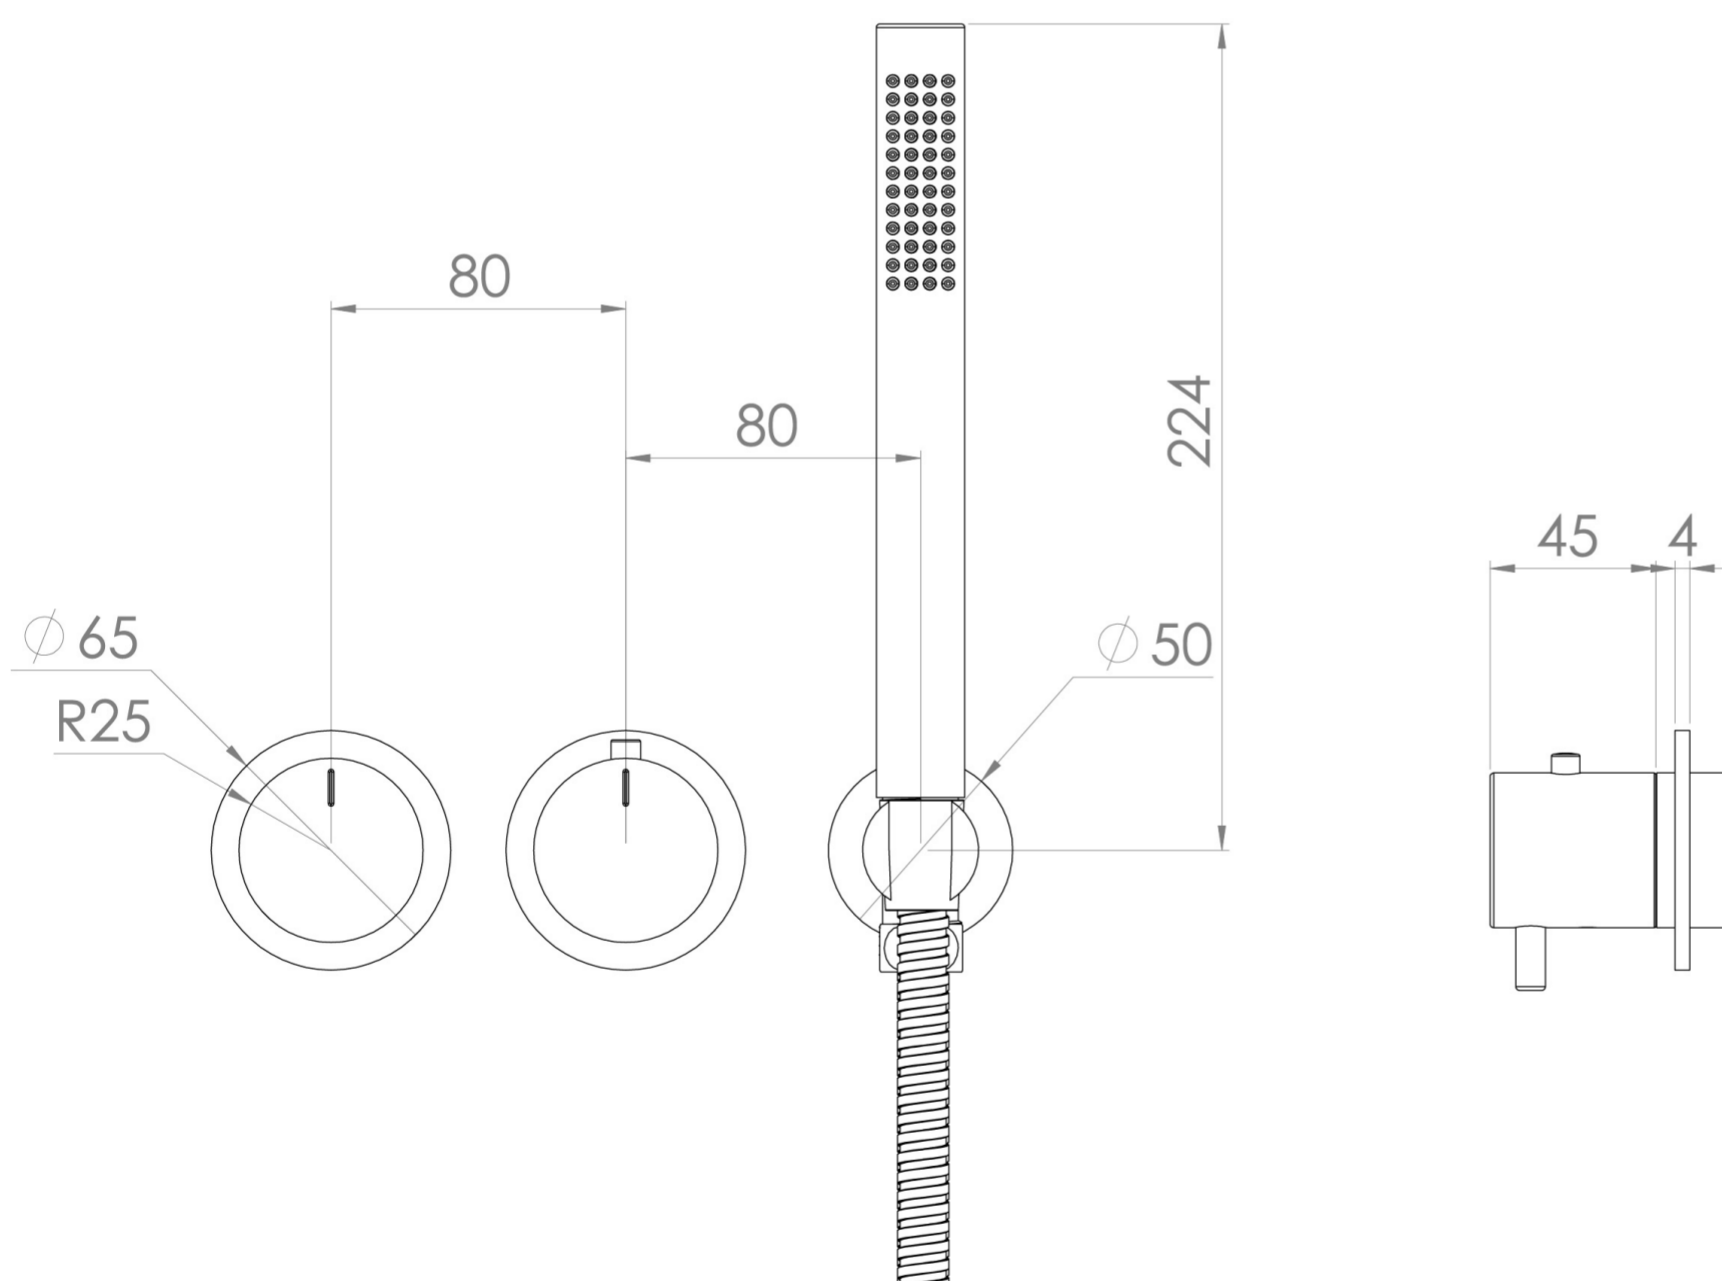

# COS 2 WAY THERMOSTATIC SHOWER RING VALVE KIT - W/ FLUTED HANDLE & HANDSET - LANDSCAPE - CHROME

Product Code: CO320LRV.H.F

## PRODUCT INFORMATION

Finish:	Chrome
Outlets:	2 Outlets
Material	Brass
Guarantee	5 years
Outlets	2

## TECHNICAL DRAWING

## FLOW RATE

- 0.5 Bar - Flowrate: 7.8 l/min
- 1 Bar - Flowrate: 16 l/min
- 2 Bar - Flowrate: 22.5 l/min
- 3 Bar - Flowrate: 28.5 l/min
- 5 Bar - Flowrate: 24.2 l/min

Saneux reserves the right to alter the specifications and product range without prior notice. Dimensions are given as a guide only. Dimensions should not be used for surrounding furniture, fixtures and fittings until the product is on site.