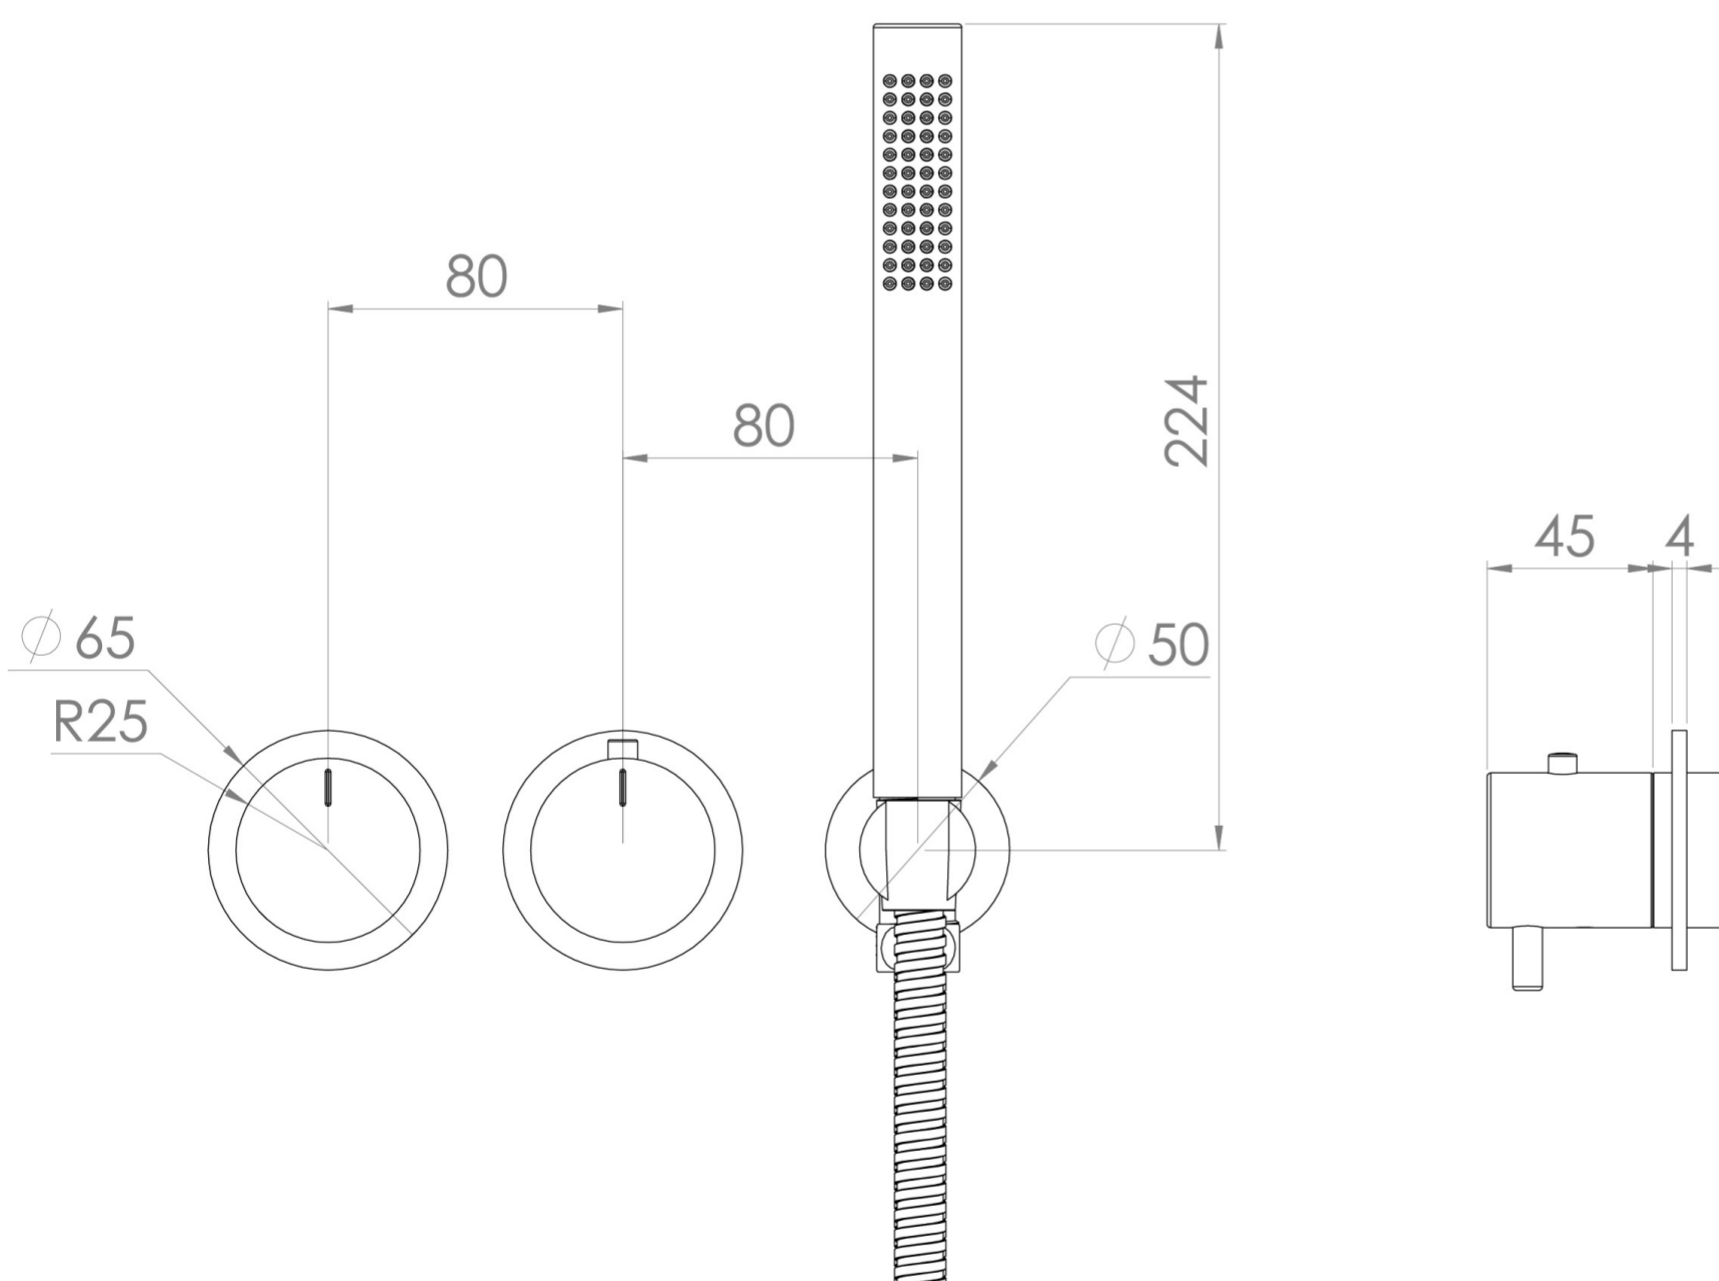

COS 2 WAY THERMOSTATIC SHOWER RING VALVE KIT - W/ FLUTED HANDLE & HANDSET - LANDSCAPE - CHROME

Product Code: CO320LRV.H.F

PRODUCT INFORMATION

| | |
|-----------|-----------|
| Finish: | Chrome |
| Outlets: | 2 Outlets |
| Material | Brass |
| Guarantee | 5 years |
| Outlets | 2 |

TECHNICAL DRAWING

FLOW RATE

- 0.5 Bar - Flowrate: 7.8 l/min
- 1 Bar - Flowrate: 16 l/min
- 2 Bar - Flowrate: 22.5 l/min
- 3 Bar - Flowrate: 28.5 l/min
- 5 Bar - Flowrate: 24.2 l/min

Saneux reserves the right to alter the specifications and product range without prior notice. Dimensions are given as a guide only. Dimensions should not be used for surrounding furniture, fixtures and fittings until the product is on site.