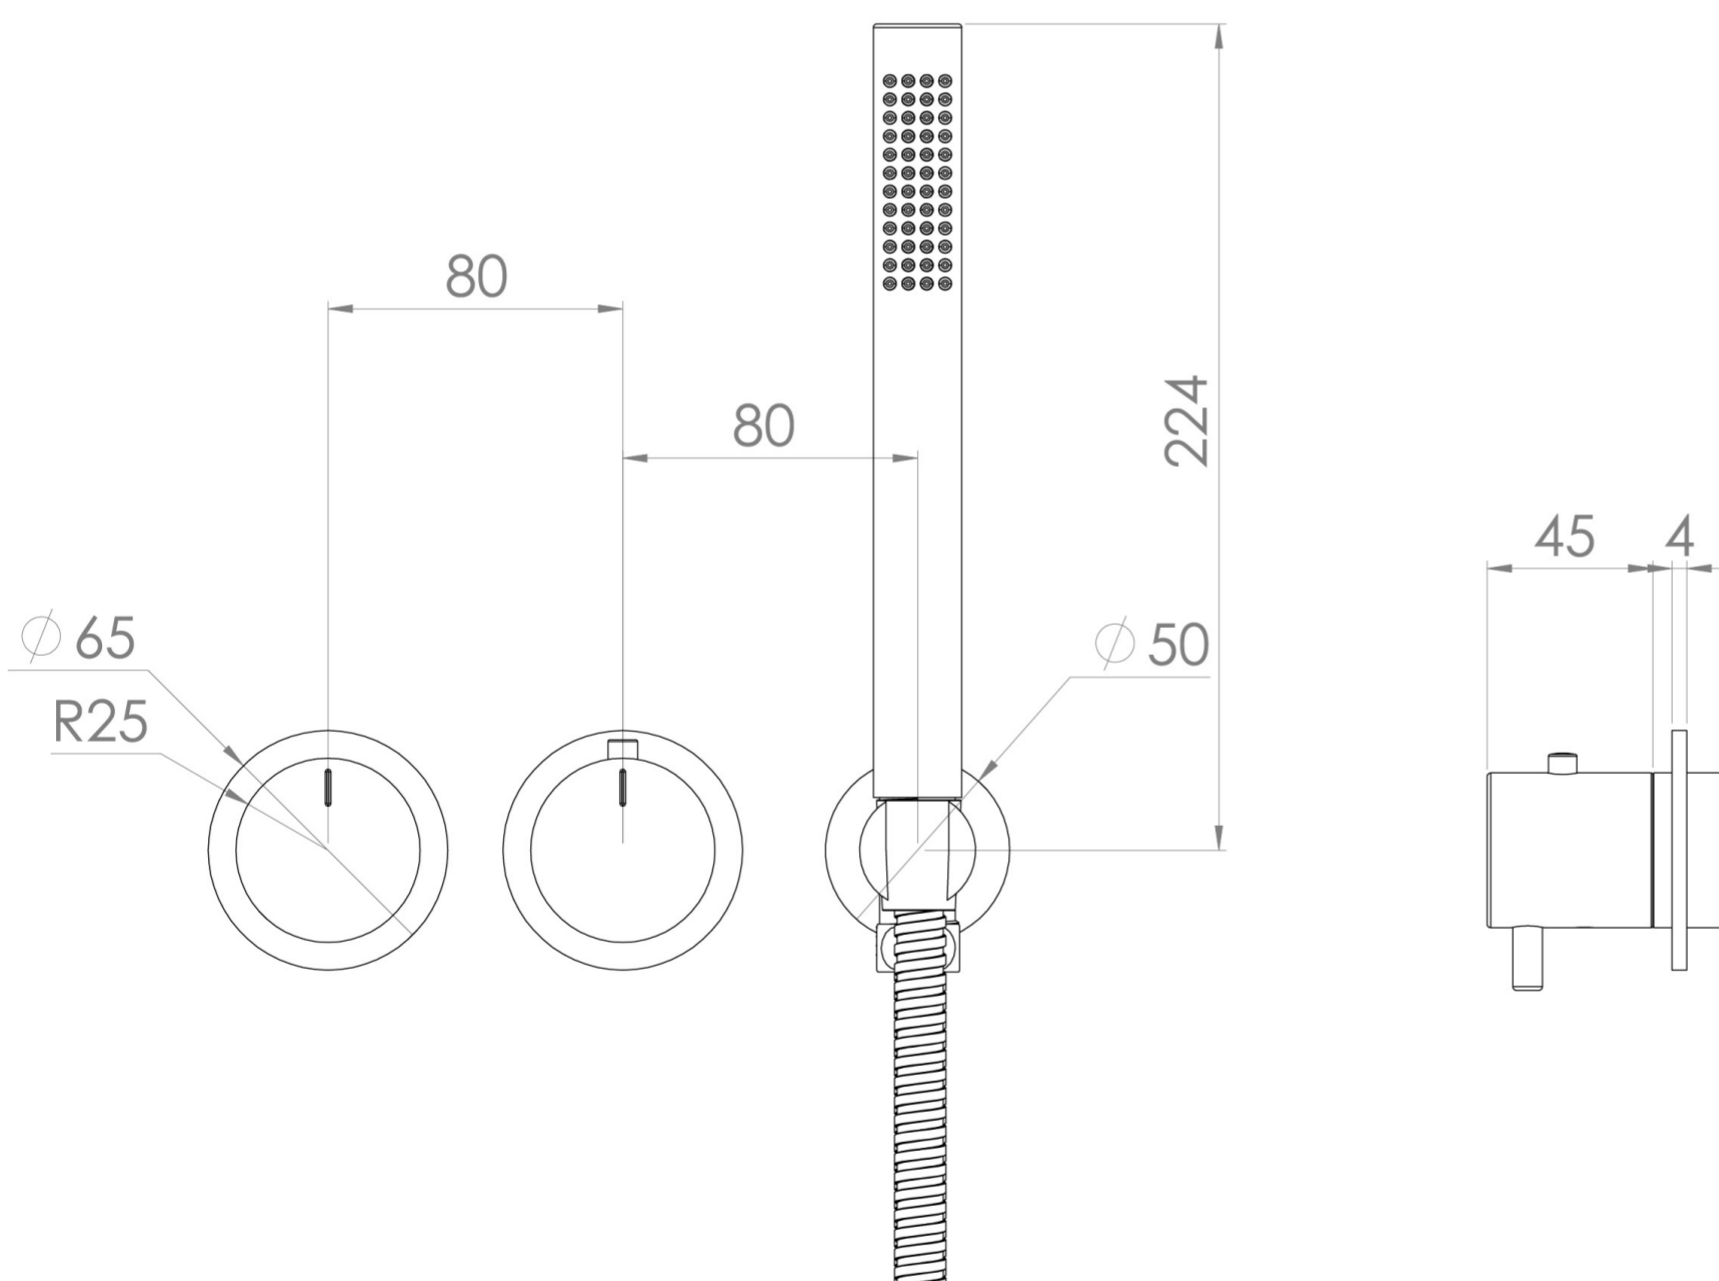

COS 2 WAY THERMOSTATIC SHOWER RING VALVE KIT - W/ FLUTED HANDLE & HANDSET - LANDSCAPE - CHROME

Product Code: CO320LRV.H.F

PRODUCT INFORMATION

Finish:	Chrome
Outlets:	2 Outlets
Material	Brass
Guarantee	5 years
Outlets	2

TECHNICAL DRAWING

FLOW RATE

- 0.5 Bar - Flowrate: 7.8 l/min
- 1 Bar - Flowrate: 16 l/min
- 2 Bar - Flowrate: 22.5 l/min
- 3 Bar - Flowrate: 28.5 l/min
- 5 Bar - Flowrate: 24.2 l/min

Saneux reserves the right to alter the specifications and product range without prior notice. Dimensions are given as a guide only. Dimensions should not be used for surrounding furniture, fixtures and fittings until the product is on site.