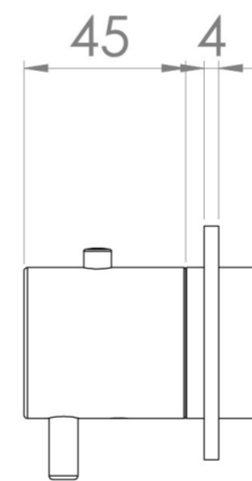

FLOW RATE

- 0.5 Bar - Flowrate: 7.8 l/min
- 1 Bar - Flowrate: 16 l/min
- 2 Bar - Flowrate: 22.5 l/min
- 3 Bar - Flowrate: 28.5 l/min
- 5 Bar - Flowrate: 24.2 l/min