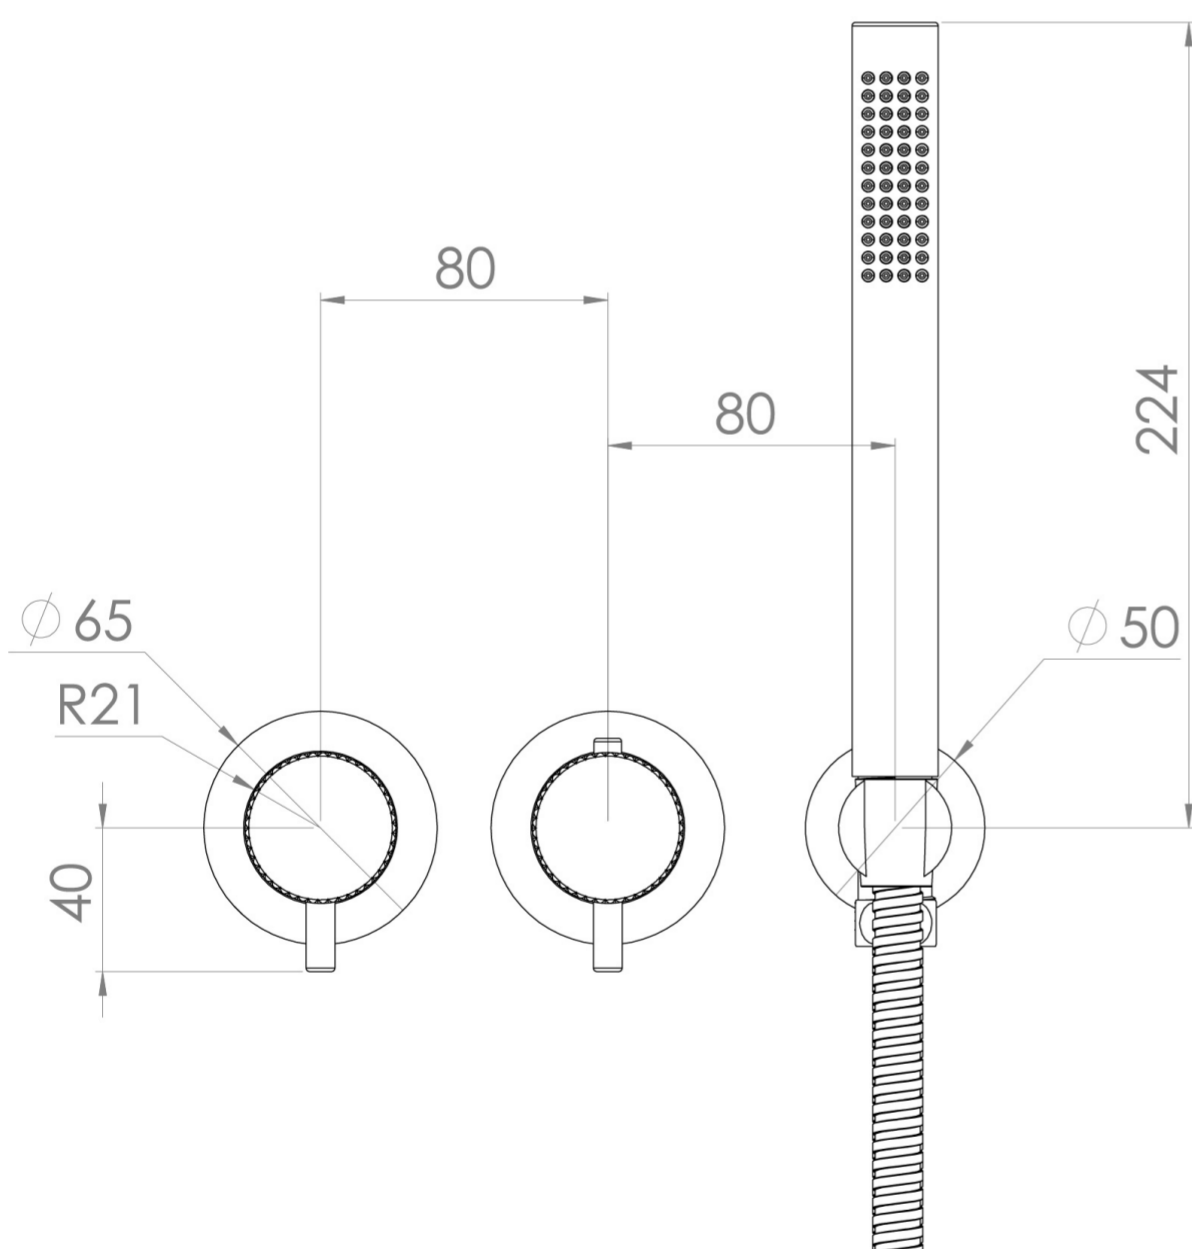

# COS 2 WAY THERMOSTATIC SHOWER RING VALVE KIT - W/ KNURLED HANDLE & HANDSET - LANDSCAPE - BRUSHED BRONZE

**Product Code:** CO320LRV.H.KBR

## PRODUCT INFORMATION

<b>Finish:</b>	Brushed Bronze (PVD)
<b>Outlets:</b>	2 Outlets
<b>Material</b>	Brass
<b>Guarantee</b>	5 years
<b>Outlets</b>	2

## TECHNICAL DRAWING

## FLOW RATE

- 0.5 Bar - Flowrate: 7.8 l/min
- 1 Bar - Flowrate: 16 l/min
- 2 Bar - Flowrate: 22.5 l/min
- 3 Bar - Flowrate: 28.5 l/min
- 5 Bar - Flowrate: 24.2 l/min

Saneux reserves the right to alter the specifications and product range without prior notice. Dimensions are given as a guide only. Dimensions should not be used for surrounding furniture, fixtures and fittings until the product is on site.