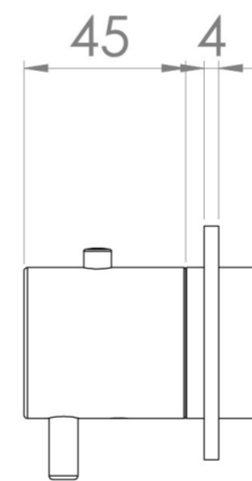

## TECHNICAL DRAWING

## FLOW RATE

- 0.5 Bar - Flowrate: 7.8 l/min
- 1 Bar - Flowrate: 16 l/min
- 2 Bar - Flowrate: 22.5 l/min
- 3 Bar - Flowrate: 28.5 l/min
- 5 Bar - Flowrate: 24.2 l/min

Saneux reserves the right to alter the specifications and product range without prior notice. Dimensions are given as a guide only. Dimensions should not be used for surrounding furniture, fixtures and fittings until the product is on site.