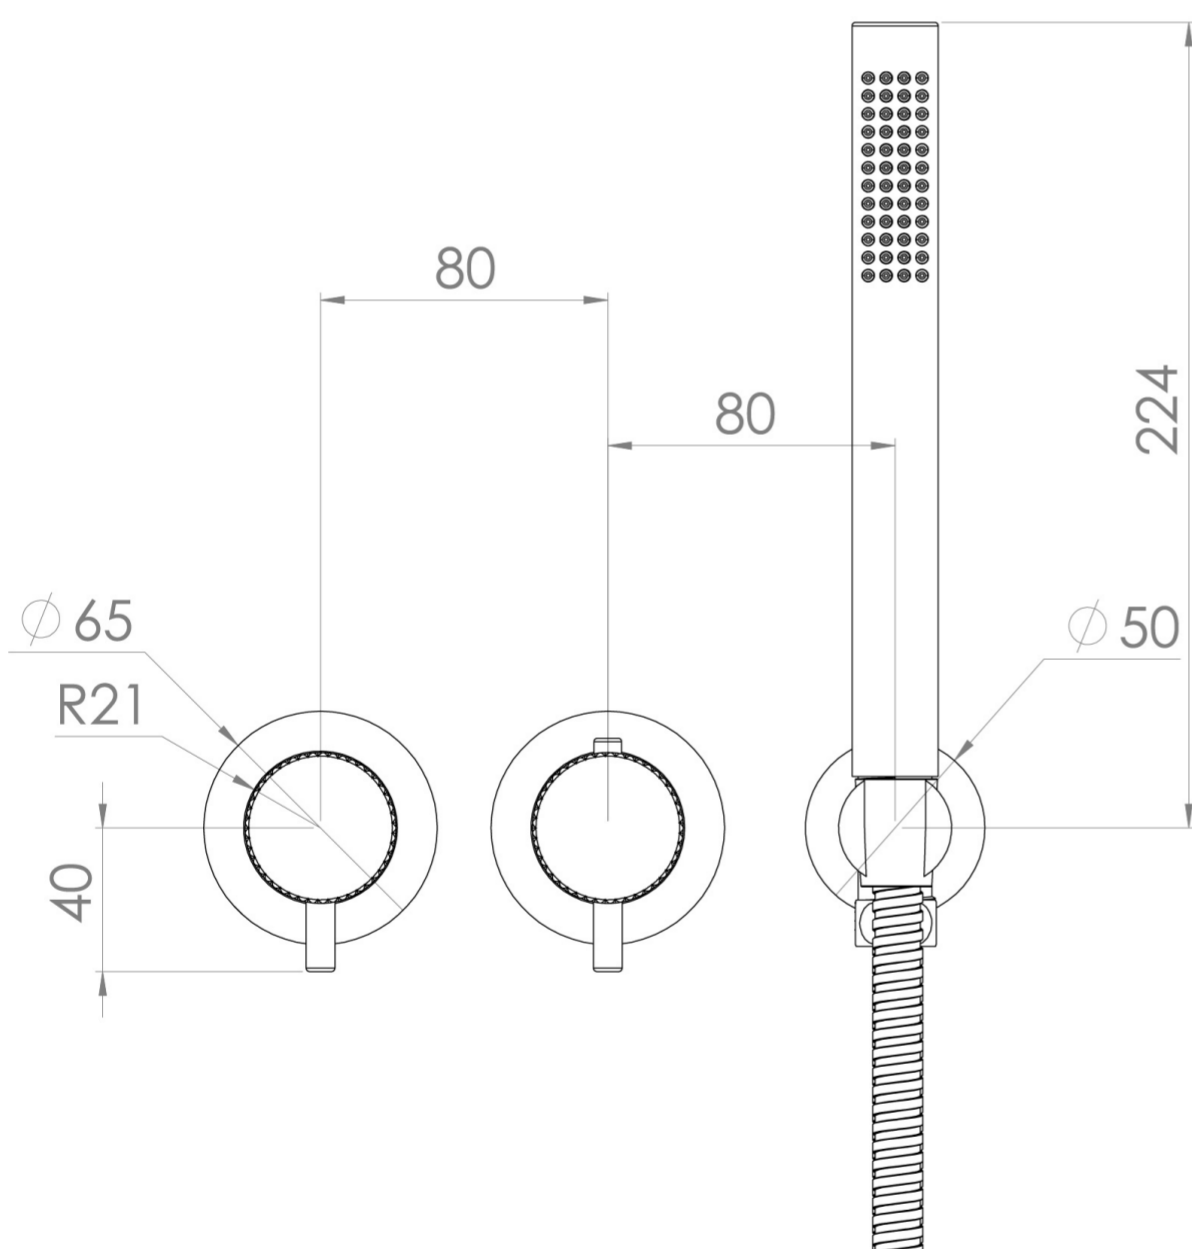

TECHNICAL DRAWING

FLOW RATE

- 0.5 Bar - Flowrate: 7.8 l/min
- 1 Bar - Flowrate: 16 l/min
- 2 Bar - Flowrate: 22.5 l/min
- 3 Bar - Flowrate: 28.5 l/min
- 5 Bar - Flowrate: 24.2 l/min

Saneux reserves the right to alter the specifications and product range without prior notice. Dimensions are given as a guide only. Dimensions should not be used for surrounding furniture, fixtures and fittings until the product is on site.