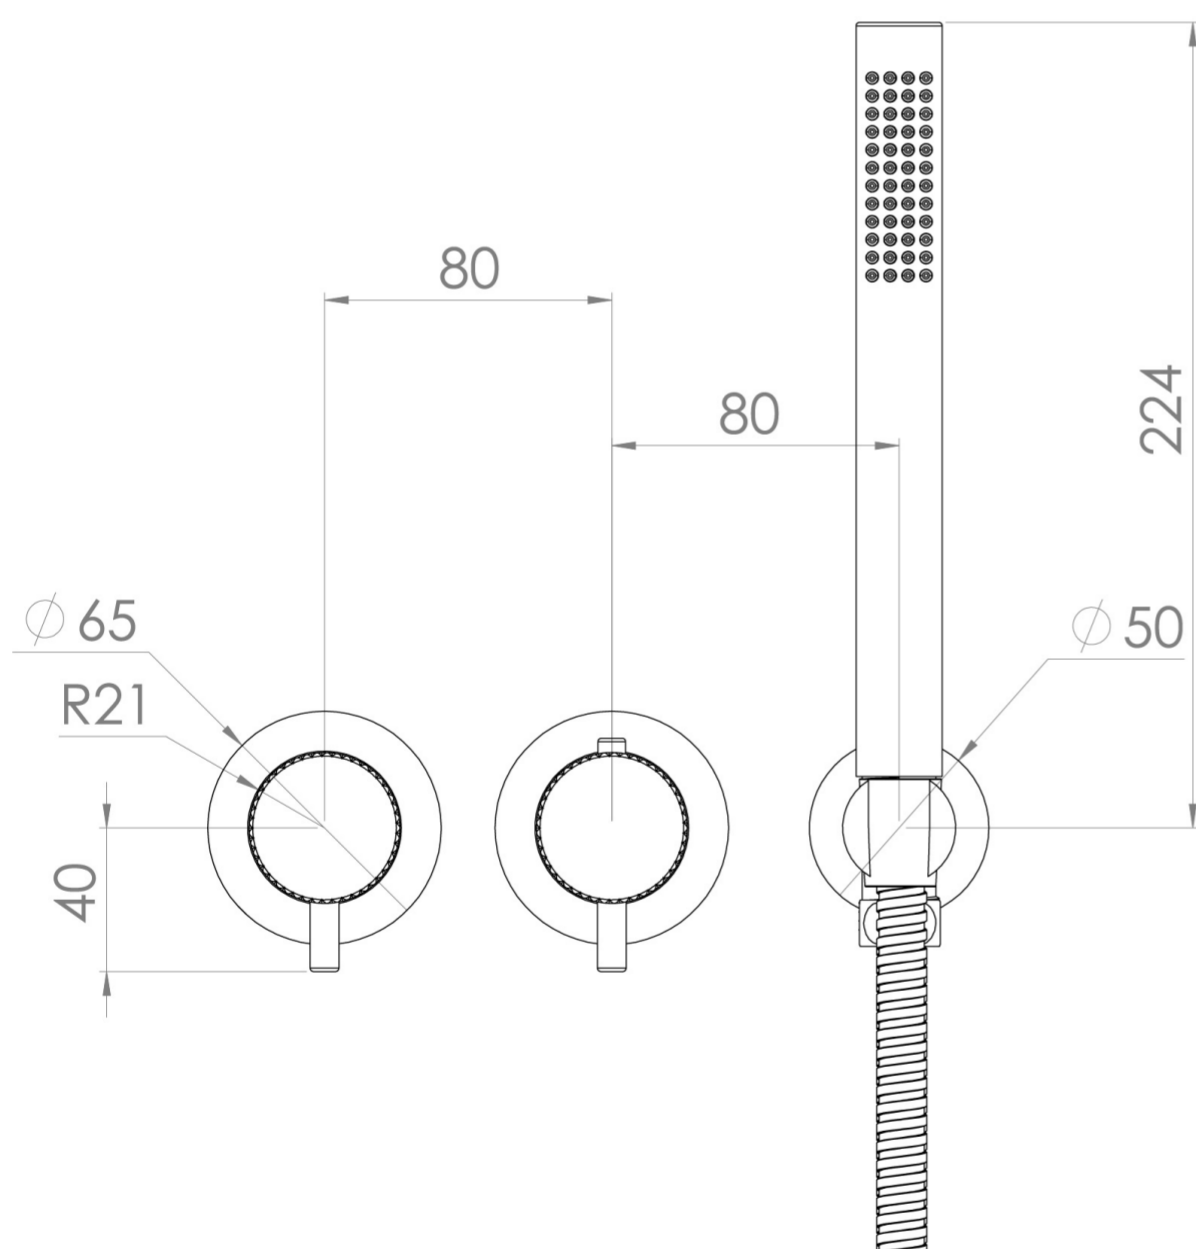

COS 2 WAY THERMOSTATIC SHOWER RING VALVE KIT - W/ KNURLED HANDLE & HANDSET - LANDSCAPE - SATIN BLACK

Product Code: CO320LRV.H.KSB

PRODUCT INFORMATION

Finish:	Satin Black (PVD)
Outlets:	2 Outlets
Material	Brass
Guarantee	5 years
Outlets	2

TECHNICAL DRAWING

FLOW RATE

- 0.5 Bar - Flowrate: 7.8 l/min
- 1 Bar - Flowrate: 16 l/min
- 2 Bar - Flowrate: 22.5 l/min
- 3 Bar - Flowrate: 28.5 l/min
- 5 Bar - Flowrate: 24.2 l/min

Saneux reserves the right to alter the specifications and product range without prior notice. Dimensions are given as a guide only. Dimensions should not be used for surrounding furniture, fixtures and fittings until the product is on site.