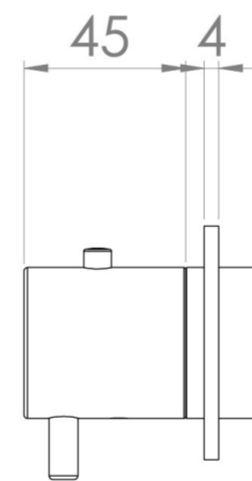

COS 2 WAY THERMOSTATIC SHOWER RING VALVE KIT - W/ KNURLED HANDLE & HANDSET - LANDSCAPE - SATIN BLACK

Product Code: CO320LRV.H.KSB

PRODUCT INFORMATION

Finish:	Satin Black (PVD)
Outlets:	2 Outlets
Material	Brass
Guarantee	5 years
Outlets	2

TECHNICAL DRAWING

FLOW RATE

- 0.5 Bar - Flowrate: 7.8 l/min
- 1 Bar - Flowrate: 16 l/min
- 2 Bar - Flowrate: 22.5 l/min
- 3 Bar - Flowrate: 28.5 l/min
- 5 Bar - Flowrate: 24.2 l/min

Saneux reserves the right to alter the specifications and product range without prior notice. Dimensions are given as a guide only. Dimensions should not be used for surrounding furniture, fixtures and fittings until the product is on site.