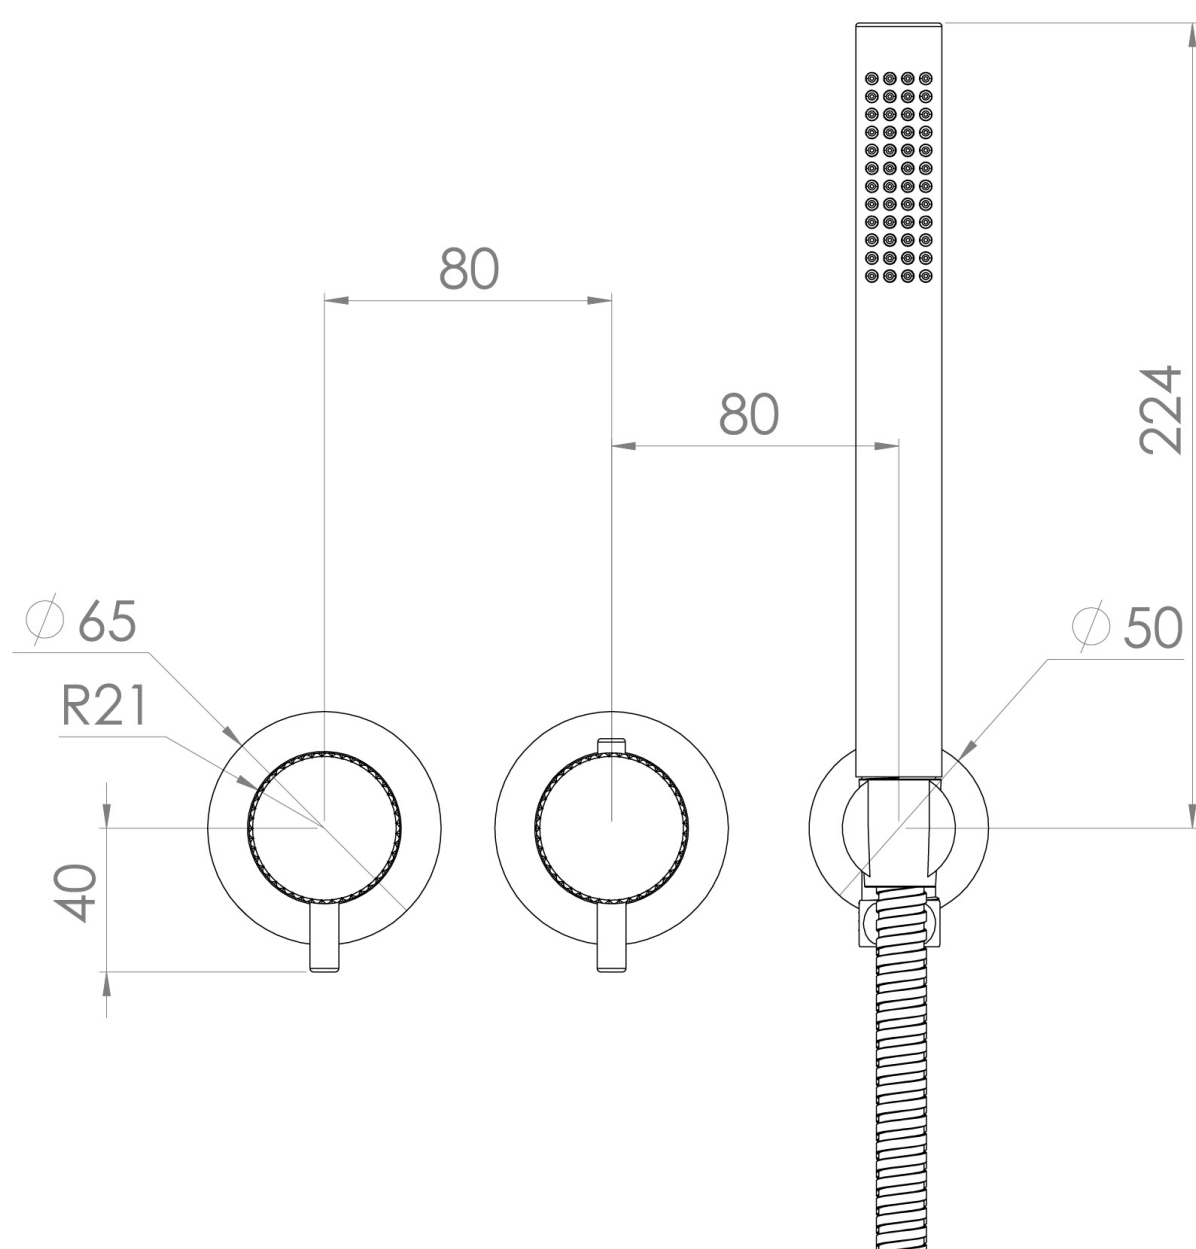

COS 2 WAY THERMOSTATIC SHOWER RING VALVE KIT - W/ KNURLED HANDLE & HANDSET - LANDSCAPE - SATIN BLACK

Product Code: CO320LRV.H.KSB

PRODUCT INFORMATION

Finish:	Satin Black (PVD)
Outlets:	2 Outlets
Material	Brass
Guarantee	5 years
Outlets	2

TECHNICAL DRAWING

FLOW RATE

- 0.5 Bar - Flowrate: 7.8 l/min
- 1 Bar - Flowrate: 16 l/min
- 2 Bar - Flowrate: 22.5 l/min
- 3 Bar - Flowrate: 28.5 l/min
- 5 Bar - Flowrate: 24.2 l/min

Saneux reserves the right to alter the specifications and product range without prior notice. Dimensions are given as a guide only. Dimensions should not be used for surrounding furniture, fixtures and fittings until the product is on site.