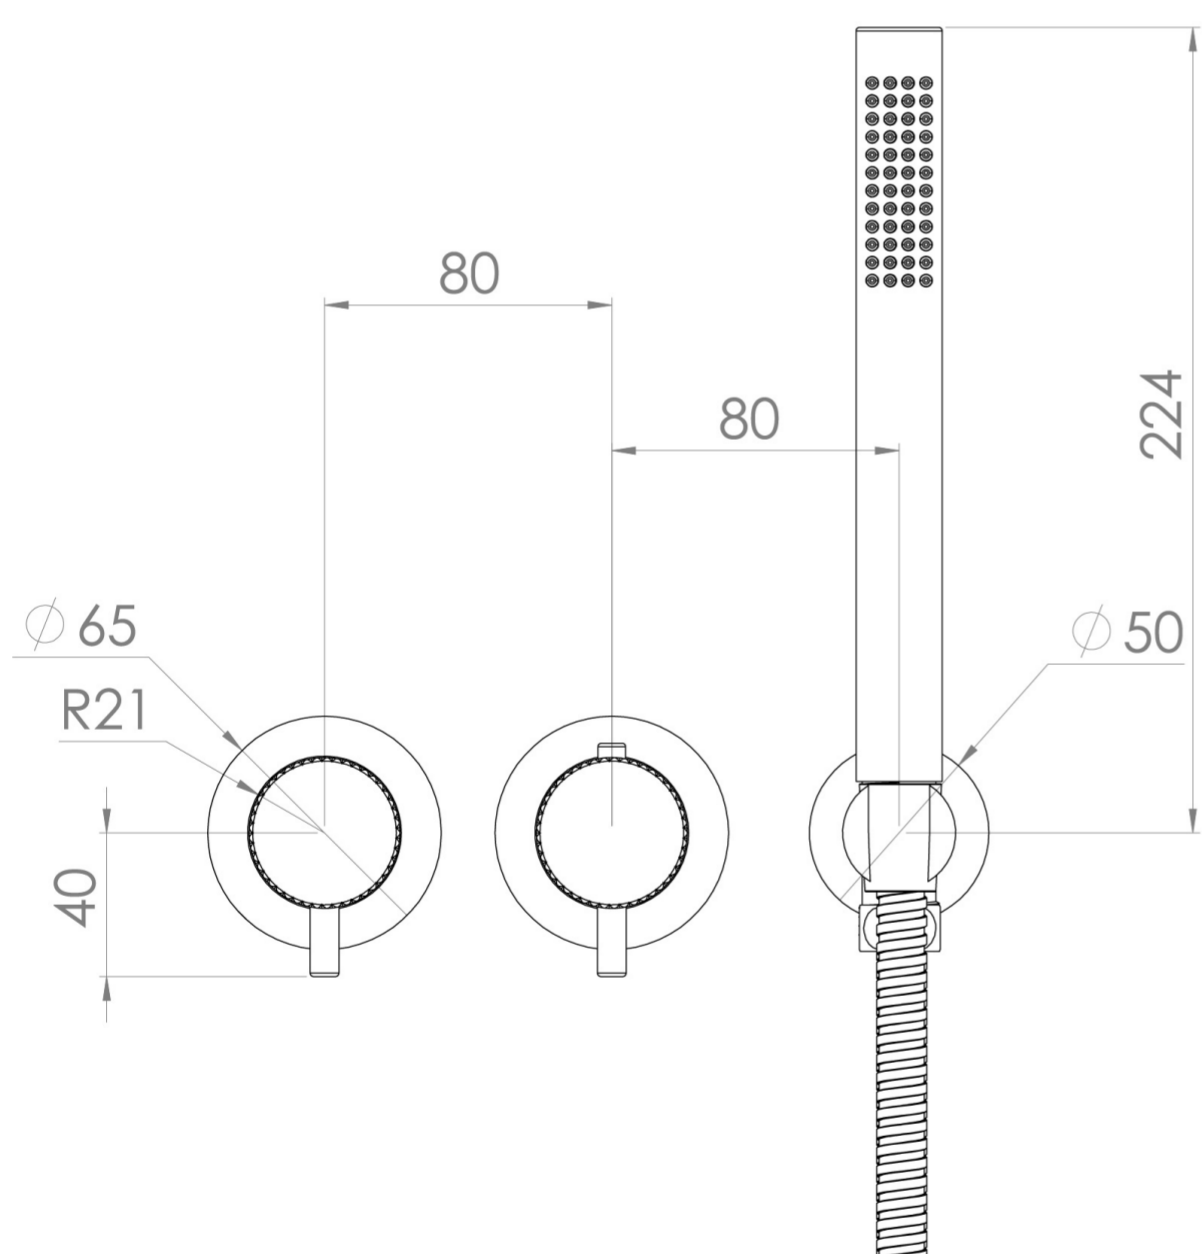

# COS 2 WAY THERMOSTATIC SHOWER RING VALVE KIT - W/ KNURLED HANDLE & HANDSET - LANDSCAPE - BRUSHED NICKEL

**Product Code:** CO320LRV.H.KBN

## PRODUCT INFORMATION

<b>Finish:</b>	Brushed Nickel (PVD)
<b>Outlets:</b>	2 Outlets
<b>Material</b>	Brass
<b>Guarantee</b>	5 years
<b>Outlets</b>	2

## TECHNICAL DRAWING

## FLOW RATE

- 0.5 Bar - Flowrate: 7.8 l/min
- 1 Bar - Flowrate: 16 l/min
- 2 Bar - Flowrate: 22.5 l/min
- 3 Bar - Flowrate: 28.5 l/min
- 5 Bar - Flowrate: 24.2 l/min

Saneux reserves the right to alter the specifications and product range without prior notice. Dimensions are given as a guide only. Dimensions should not be used for surrounding furniture, fixtures and fittings until the product is on site.