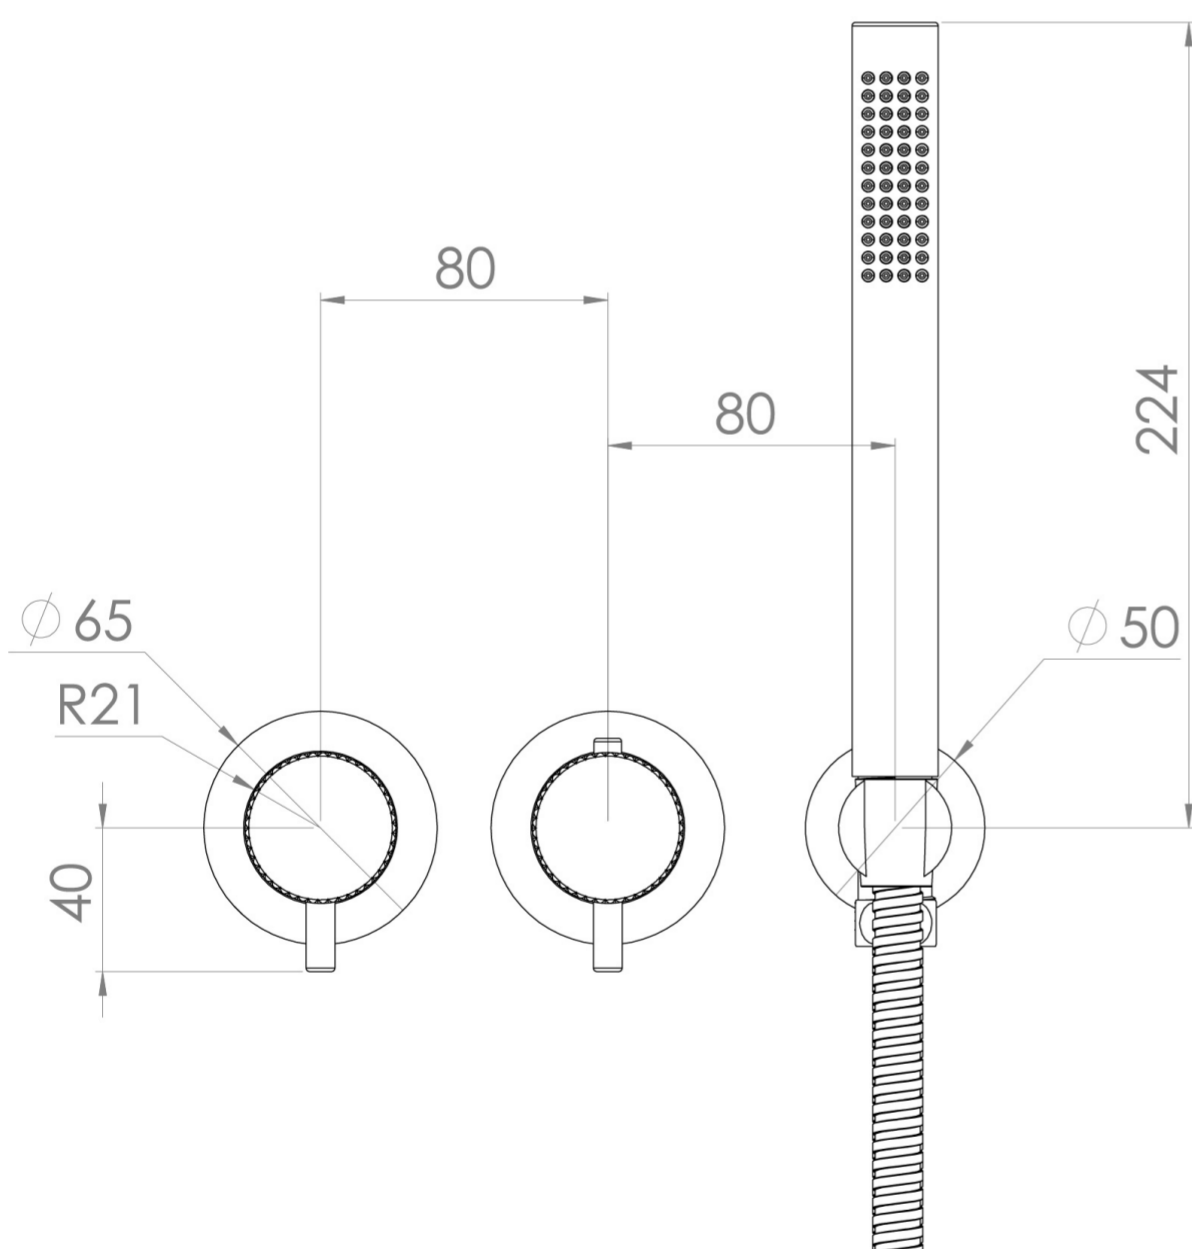

# COS 2 WAY THERMOSTATIC SHOWER RING VALVE KIT - W/ KNURLED HANDLE & HANDSET - LANDSCAPE - BRUSHED NICKEL

**Product Code:** CO320LRV.H.KBN

## PRODUCT INFORMATION

<b>Finish:</b>	Brushed Nickel (PVD)
<b>Outlets:</b>	2 Outlets
<b>Material</b>	Brass
<b>Guarantee</b>	5 years
<b>Outlets</b>	2

## TECHNICAL DRAWING

## FLOW RATE

- 0.5 Bar - Flowrate: 7.8 l/min
- 1 Bar - Flowrate: 16 l/min
- 2 Bar - Flowrate: 22.5 l/min
- 3 Bar - Flowrate: 28.5 l/min
- 5 Bar - Flowrate: 24.2 l/min

Saneux reserves the right to alter the specifications and product range without prior notice. Dimensions are given as a guide only. Dimensions should not be used for surrounding furniture, fixtures and fittings until the product is on site.