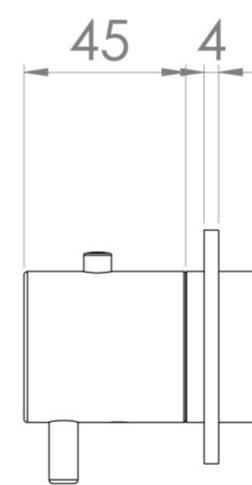

## TECHNICAL DRAWING

## FLOW RATE

- 0.5 Bar - Flowrate: 7.8 l/min
- 1 Bar - Flowrate: 16 l/min
- 2 Bar - Flowrate: 22.5 l/min
- 3 Bar - Flowrate: 28.5 l/min
- 5 Bar - Flowrate: 24.2 l/min

Saneux reserves the right to alter the specifications and product range without prior notice. Dimensions are given as a guide only. Dimensions should not be used for surrounding furniture, fixtures and fittings until the product is on site.