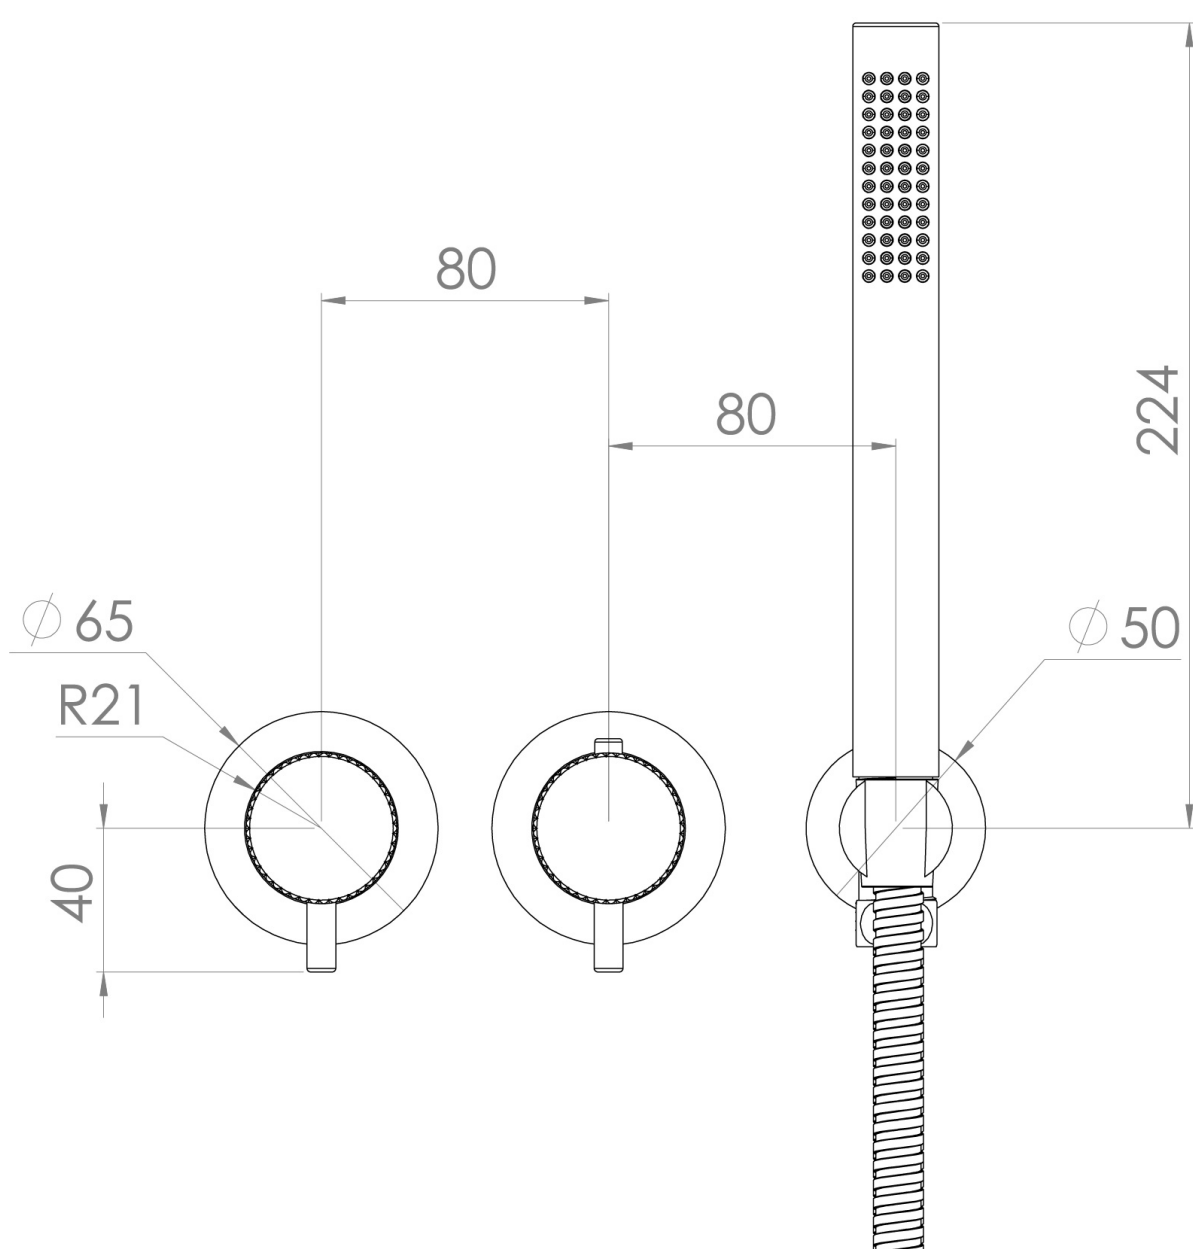

COS 2 WAY THERMOSTATIC SHOWER RING VALVE KIT - W/ KNURLED HANDLE & HANDSET - LANDSCAPE - BRUSHED NICKEL

Product Code: CO320LRV.H.KBN

PRODUCT INFORMATION

Finish:	Brushed Nickel (PVD)
Outlets:	2 Outlets
Material	Brass
Guarantee	5 years
Outlets	2

TECHNICAL DRAWING

FLOW RATE

- 0.5 Bar - Flowrate: 7.8 l/min
- 1 Bar - Flowrate: 16 l/min
- 2 Bar - Flowrate: 22.5 l/min
- 3 Bar - Flowrate: 28.5 l/min
- 5 Bar - Flowrate: 24.2 l/min

Saneux reserves the right to alter the specifications and product range without prior notice. Dimensions are given as a guide only. Dimensions should not be used for surrounding furniture, fixtures and fittings until the product is on site.