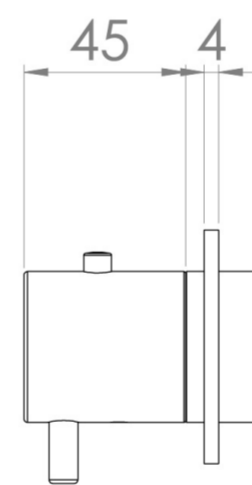

COS 2 WAY THERMOSTATIC SHOWER RING VALVE KIT - W/ KNURLED HANDLE & HANDSET - LANDSCAPE - BRUSHED NICKEL

Product Code: CO320LRV.H.KBN

PRODUCT INFORMATION

Finish:	Brushed Nickel (PVD)
Outlets:	2 Outlets
Material	Brass
Guarantee	5 years
Outlets	2

TECHNICAL DRAWING

FLOW RATE

- 0.5 Bar - Flowrate: 7.8 l/min
- 1 Bar - Flowrate: 16 l/min
- 2 Bar - Flowrate: 22.5 l/min
- 3 Bar - Flowrate: 28.5 l/min
- 5 Bar - Flowrate: 24.2 l/min

Saneux reserves the right to alter the specifications and product range without prior notice. Dimensions are given as a guide only. Dimensions should not be used for surrounding furniture, fixtures and fittings until the product is on site.