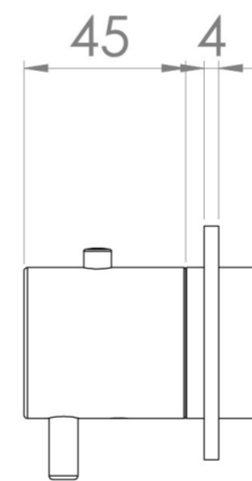

COS 2 WAY THERMOSTATIC SHOWER RING VALVE KIT - W/ KNURLED HANDLE & HANDSET - LANDSCAPE - BRUSHED NICKEL

Product Code: CO320LRV.H.KBN

PRODUCT INFORMATION

Finish:	Brushed Nickel (PVD)
Outlets:	2 Outlets
Material	Brass
Guarantee	5 years
Outlets	2

TECHNICAL DRAWING

FLOW RATE

- 0.5 Bar - Flowrate: 7.8 l/min
- 1 Bar - Flowrate: 16 l/min
- 2 Bar - Flowrate: 22.5 l/min
- 3 Bar - Flowrate: 28.5 l/min
- 5 Bar - Flowrate: 24.2 l/min

Saneux reserves the right to alter the specifications and product range without prior notice. Dimensions are given as a guide only. Dimensions should not be used for surrounding furniture, fixtures and fittings until the product is on site.