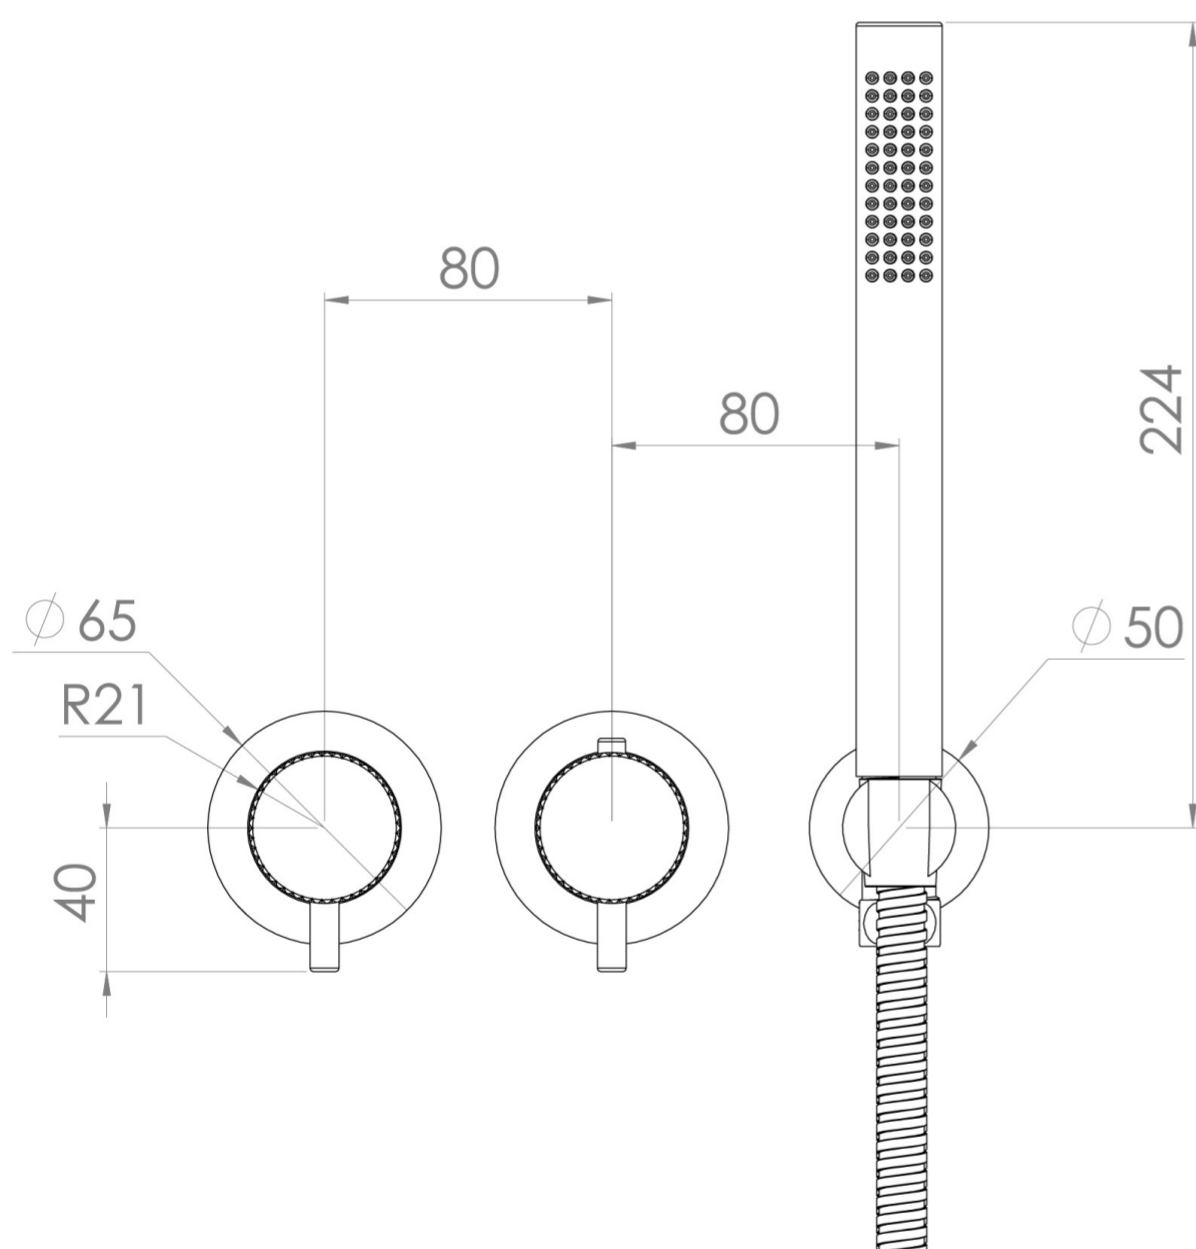

# COS 2 WAY THERMOSTATIC SHOWER RING VALVE KIT - W/ KNURLED HANDLE & HANDSET - LANDSCAPE - BRUSHED NICKEL

**Product Code:** CO320LRV.H.KBN

## PRODUCT INFORMATION

<b>Finish:</b>	Brushed Nickel (PVD)
<b>Outlets:</b>	2 Outlets
<b>Material</b>	Brass
<b>Guarantee</b>	5 years
<b>Outlets</b>	2

## TECHNICAL DRAWING

## FLOW RATE

- 0.5 Bar - Flowrate: 7.8 l/min
- 1 Bar - Flowrate: 16 l/min
- 2 Bar - Flowrate: 22.5 l/min
- 3 Bar - Flowrate: 28.5 l/min
- 5 Bar - Flowrate: 24.2 l/min

Saneux reserves the right to alter the specifications and product range without prior notice. Dimensions are given as a guide only. Dimensions should not be used for surrounding furniture, fixtures and fittings until the product is on site.