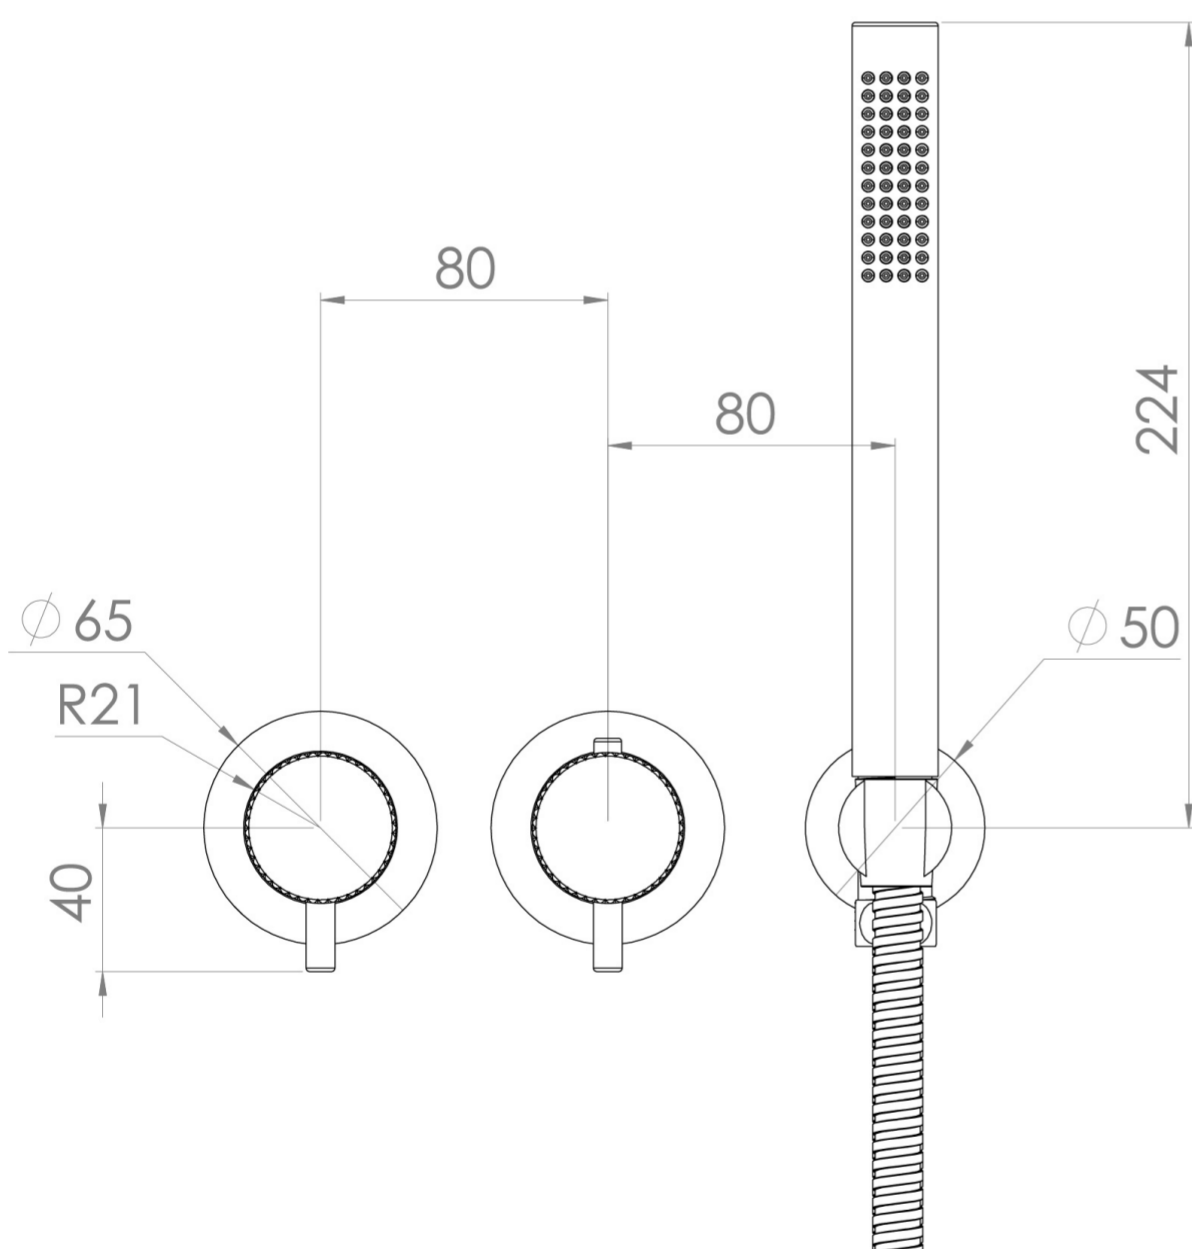

COS 2 WAY THERMOSTATIC SHOWER RING VALVE KIT - W/ KNURLED HANDLE & HANDSET - LANDSCAPE - BRUSHED BRASS

Product Code: CO320LRV.H.KBB

PRODUCT INFORMATION

Finish:	Brushed Brass (PVD)
Outlets:	2 Outlets
Material	Brass
Guarantee	5 years
Outlets	2

TECHNICAL DRAWING

FLOW RATE

- 0.5 Bar - Flowrate: 7.8 l/min
- 1 Bar - Flowrate: 16 l/min
- 2 Bar - Flowrate: 22.5 l/min
- 3 Bar - Flowrate: 28.5 l/min
- 5 Bar - Flowrate: 24.2 l/min

Saneux reserves the right to alter the specifications and product range without prior notice. Dimensions are given as a guide only. Dimensions should not be used for surrounding furniture, fixtures and fittings until the product is on site.