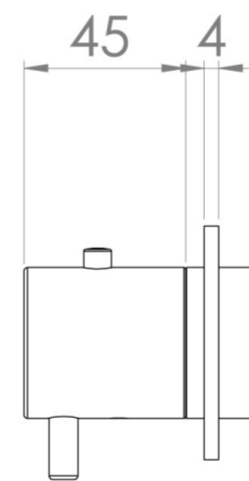

# COS 2 WAY THERMOSTATIC SHOWER RING VALVE KIT - W/ KNURLED HANDLE & HANDSET - LANDSCAPE - BRUSHED BRASS

**Product Code:** CO320LRV.H.KBB

## TECHNICAL DRAWING

## FLOW RATE

- 0.5 Bar - Flowrate: 7.8 l/min
- 1 Bar - Flowrate: 16 l/min
- 2 Bar - Flowrate: 22.5 l/min
- 3 Bar - Flowrate: 28.5 l/min
- 5 Bar - Flowrate: 24.2 l/min

Saneux reserves the right to alter the specifications and product range without prior notice. Dimensions are given as a guide only. Dimensions should not be used for surrounding furniture, fixtures and fittings until the product is on site.