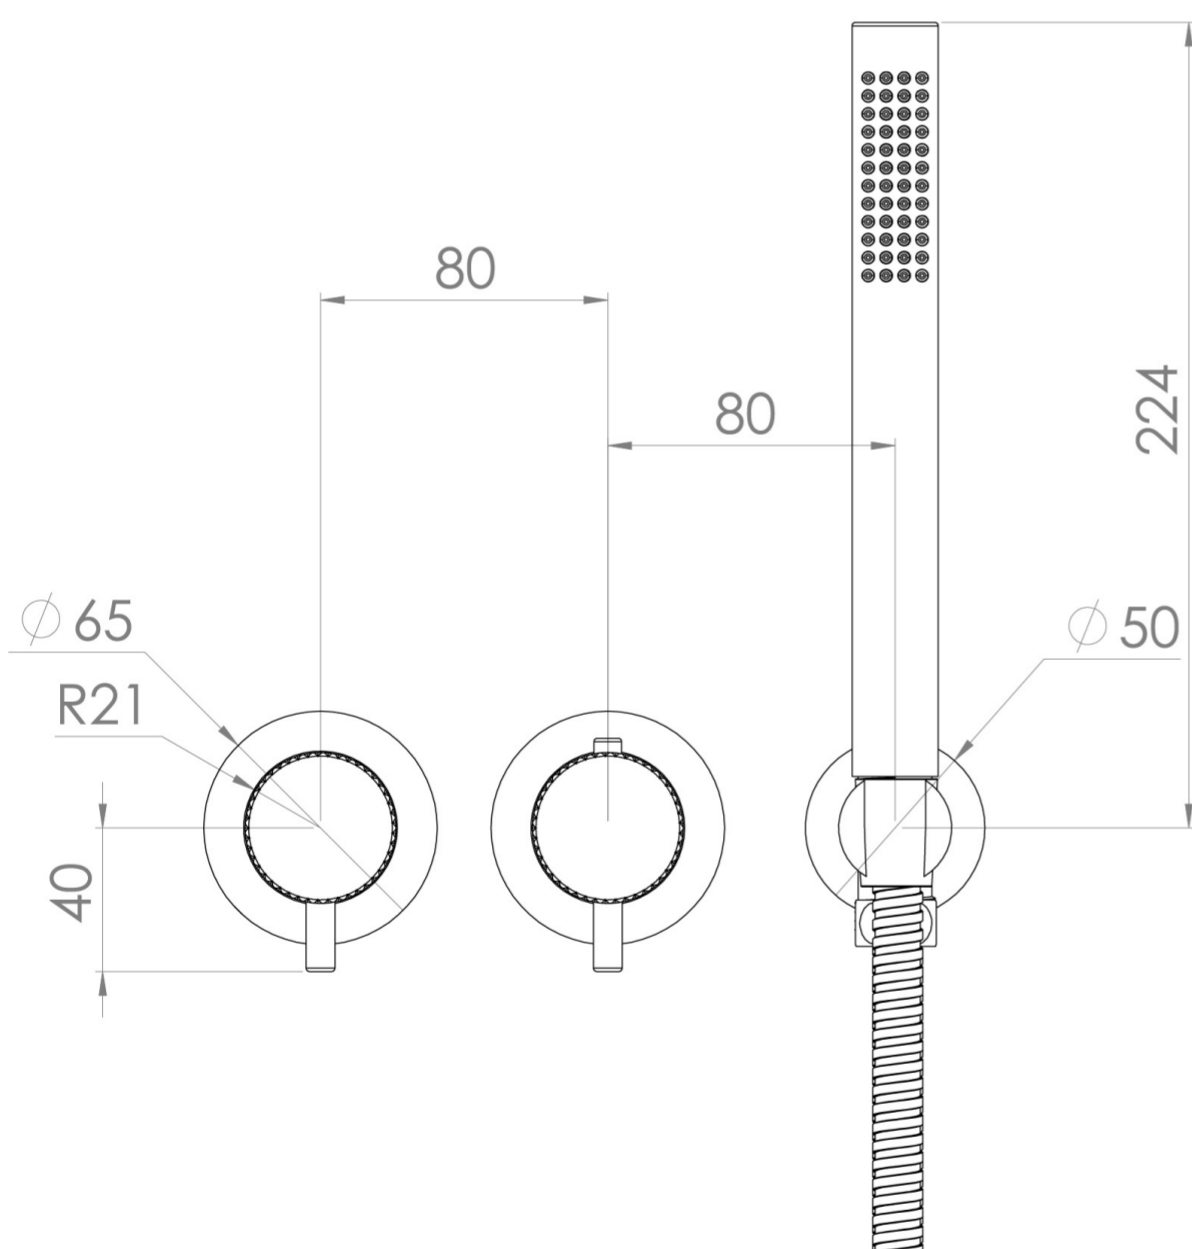

# COS 2 WAY THERMOSTATIC SHOWER RING VALVE KIT - W/ KNURLED HANDLE & HANDSET - LANDSCAPE - BRUSHED BRASS

**Product Code:** CO320LRV.H.KBB

## PRODUCT INFORMATION

<b>Finish:</b>	Brushed Brass (PVD)
<b>Outlets:</b>	2 Outlets
<b>Material</b>	Brass
<b>Guarantee</b>	5 years
<b>Outlets</b>	2

## TECHNICAL DRAWING

## FLOW RATE

- 0.5 Bar - Flowrate: 7.8 l/min
- 1 Bar - Flowrate: 16 l/min
- 2 Bar - Flowrate: 22.5 l/min
- 3 Bar - Flowrate: 28.5 l/min
- 5 Bar - Flowrate: 24.2 l/min

Saneux reserves the right to alter the specifications and product range without prior notice. Dimensions are given as a guide only. Dimensions should not be used for surrounding furniture, fixtures and fittings until the product is on site.