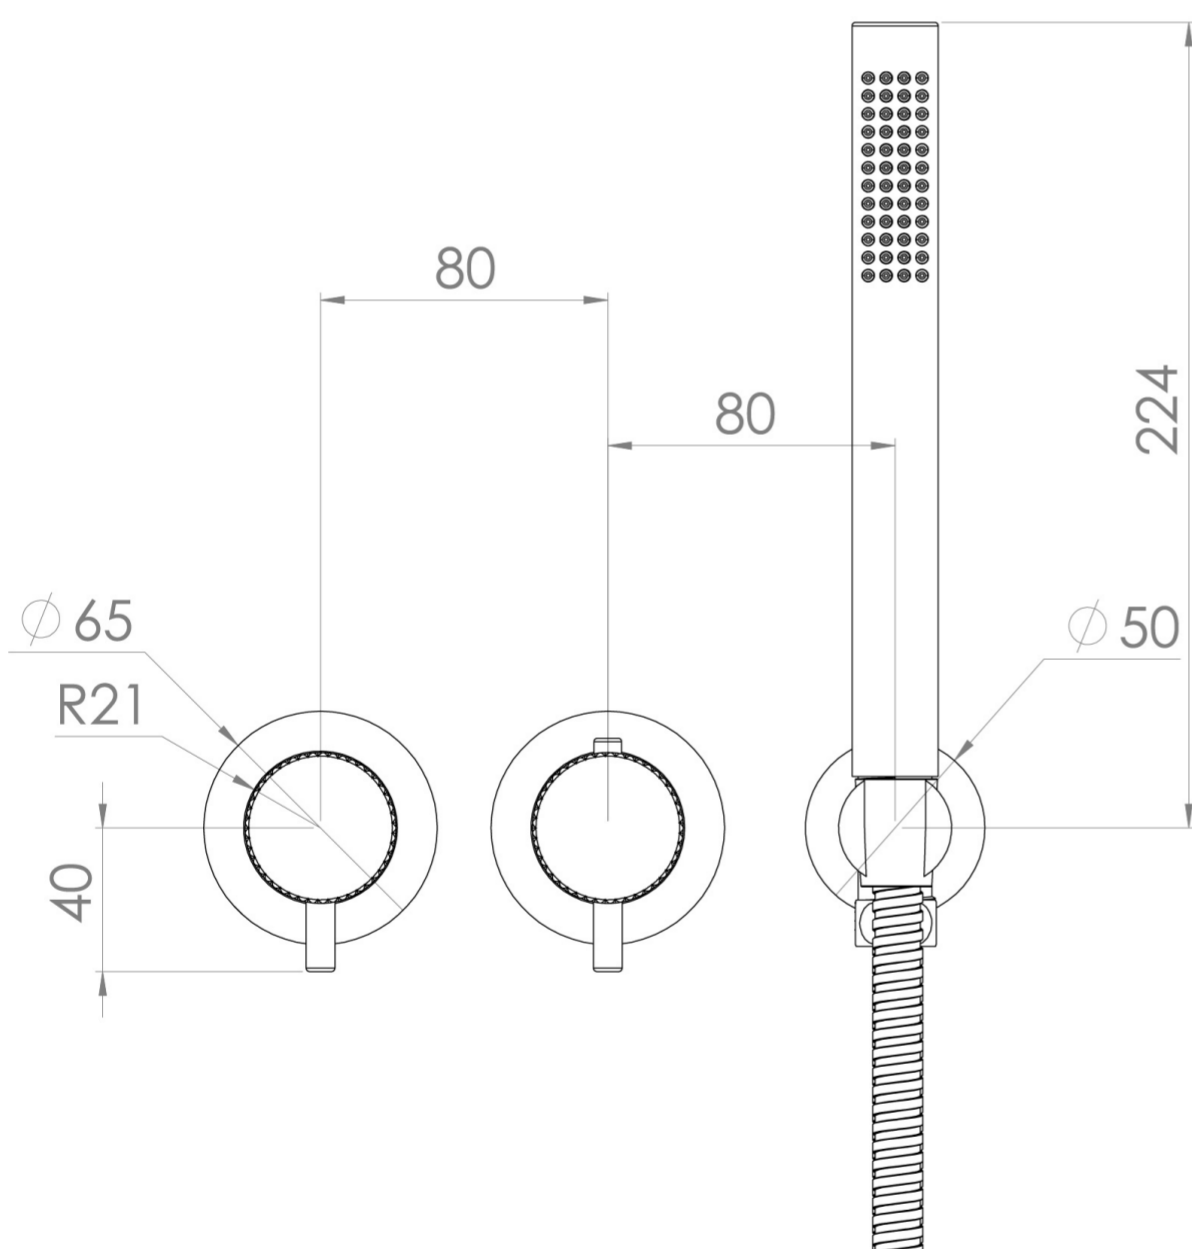

COS 2 WAY THERMOSTATIC SHOWER RING VALVE KIT - W/ KNURLED HANDLE & HANDSET - LANDSCAPE - CHROME

Product Code: CO320LRV.H.K

PRODUCT INFORMATION

Finish:	Chrome
Material:	Brass
Guarantee:	5 years
Outlets:	2

TECHNICAL DRAWING

FLOW RATE

- 0.5 Bar - Flowrate: 7.8 l/min
- 1 Bar - Flowrate: 16 l/min
- 2 Bar - Flowrate: 22.5 l/min
- 3 Bar - Flowrate: 28.5 l/min
- 5 Bar - Flowrate: 24.2 l/min

Saneux reserves the right to alter the specifications and product range without prior notice. Dimensions are given as a guide only. Dimensions should not be used for surrounding furniture, fixtures and fittings until the product is on site.