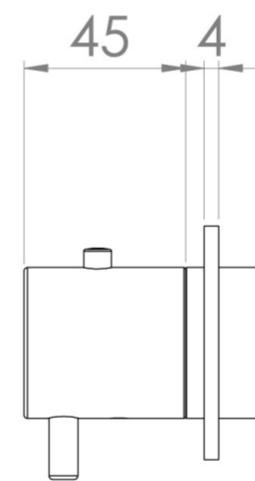

COS 2 WAY THERMOSTATIC SHOWER RING VALVE KIT - W/ KNURLED HANDLE & HANDSET - LANDSCAPE - CHROME

Product Code: CO320LRV.H.K

PRODUCT INFORMATION

Finish:	Chrome
Material	Brass
Guarantee	5 years
Outlets	2

TECHNICAL DRAWING

FLOW RATE

- 0.5 Bar - Flowrate: 7.8 l/min
- 1 Bar - Flowrate: 16 l/min
- 2 Bar - Flowrate: 22.5 l/min
- 3 Bar - Flowrate: 28.5 l/min
- 5 Bar - Flowrate: 24.2 l/min

Saneux reserves the right to alter the specifications and product range without prior notice. Dimensions are given as a guide only. Dimensions should not be used for surrounding furniture, fixtures and fittings until the product is on site.