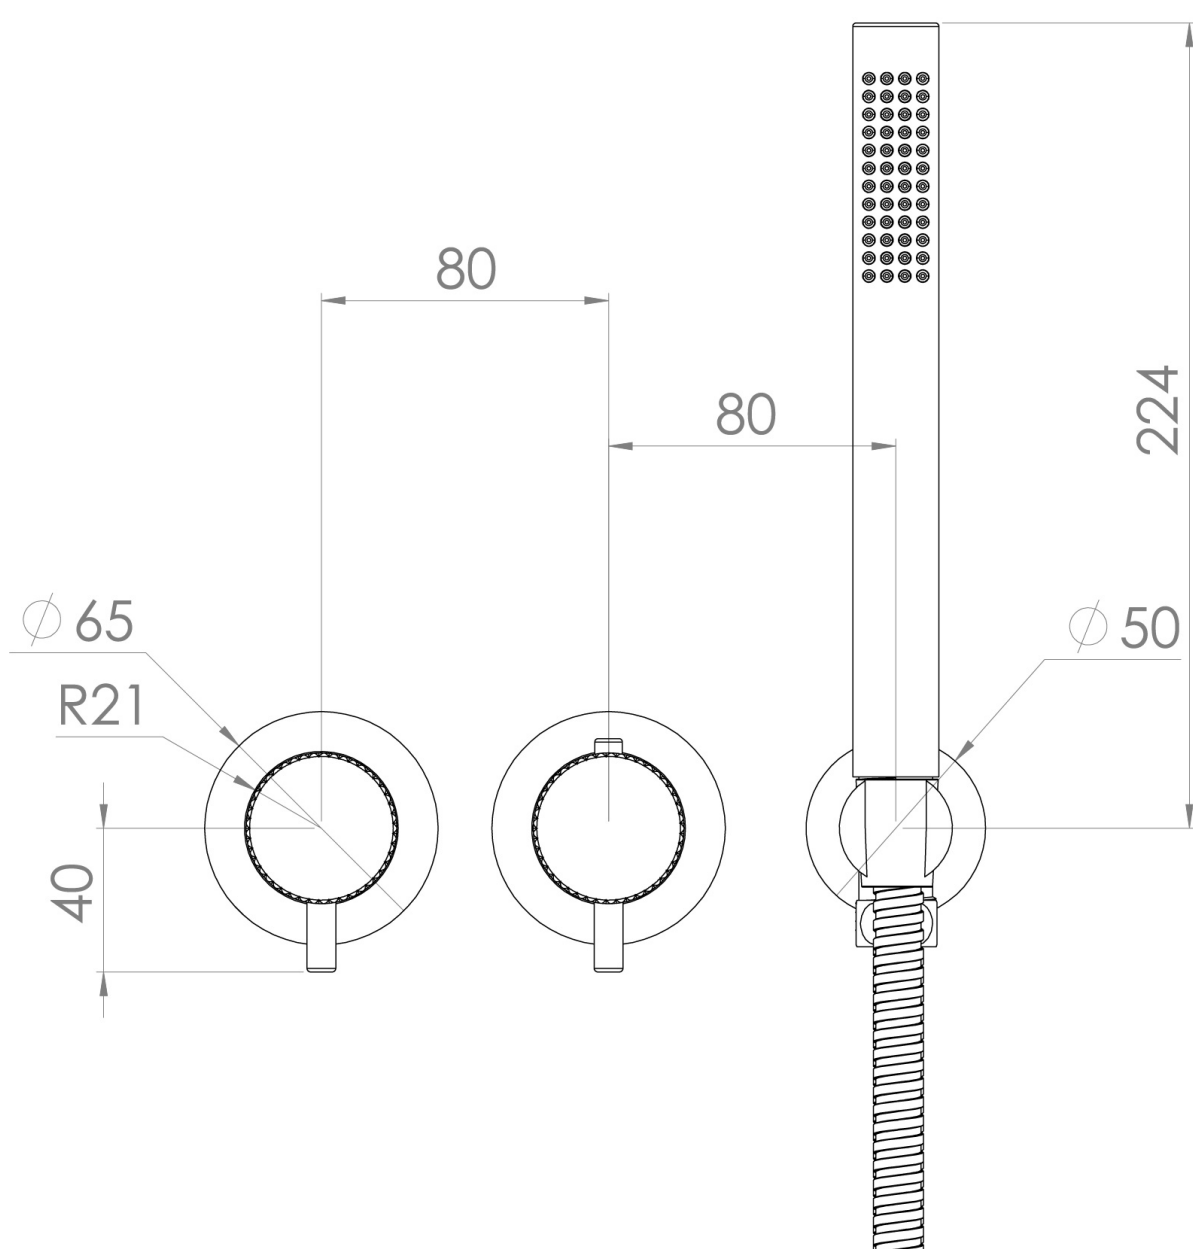

# COS 2 WAY THERMOSTATIC SHOWER RING VALVE KIT - W/ KNURLED HANDLE & HANDSET - LANDSCAPE - CHROME

Product Code: CO320LRV.H.K

## PRODUCT INFORMATION

Finish:	Chrome
Material:	Brass
Guarantee:	5 years
Outlets:	2

## TECHNICAL DRAWING

## FLOW RATE

- 0.5 Bar - Flowrate: 7.8 l/min
- 1 Bar - Flowrate: 16 l/min
- 2 Bar - Flowrate: 22.5 l/min
- 3 Bar - Flowrate: 28.5 l/min
- 5 Bar - Flowrate: 24.2 l/min

Saneux reserves the right to alter the specifications and product range without prior notice. Dimensions are given as a guide only. Dimensions should not be used for surrounding furniture, fixtures and fittings until the product is on site.