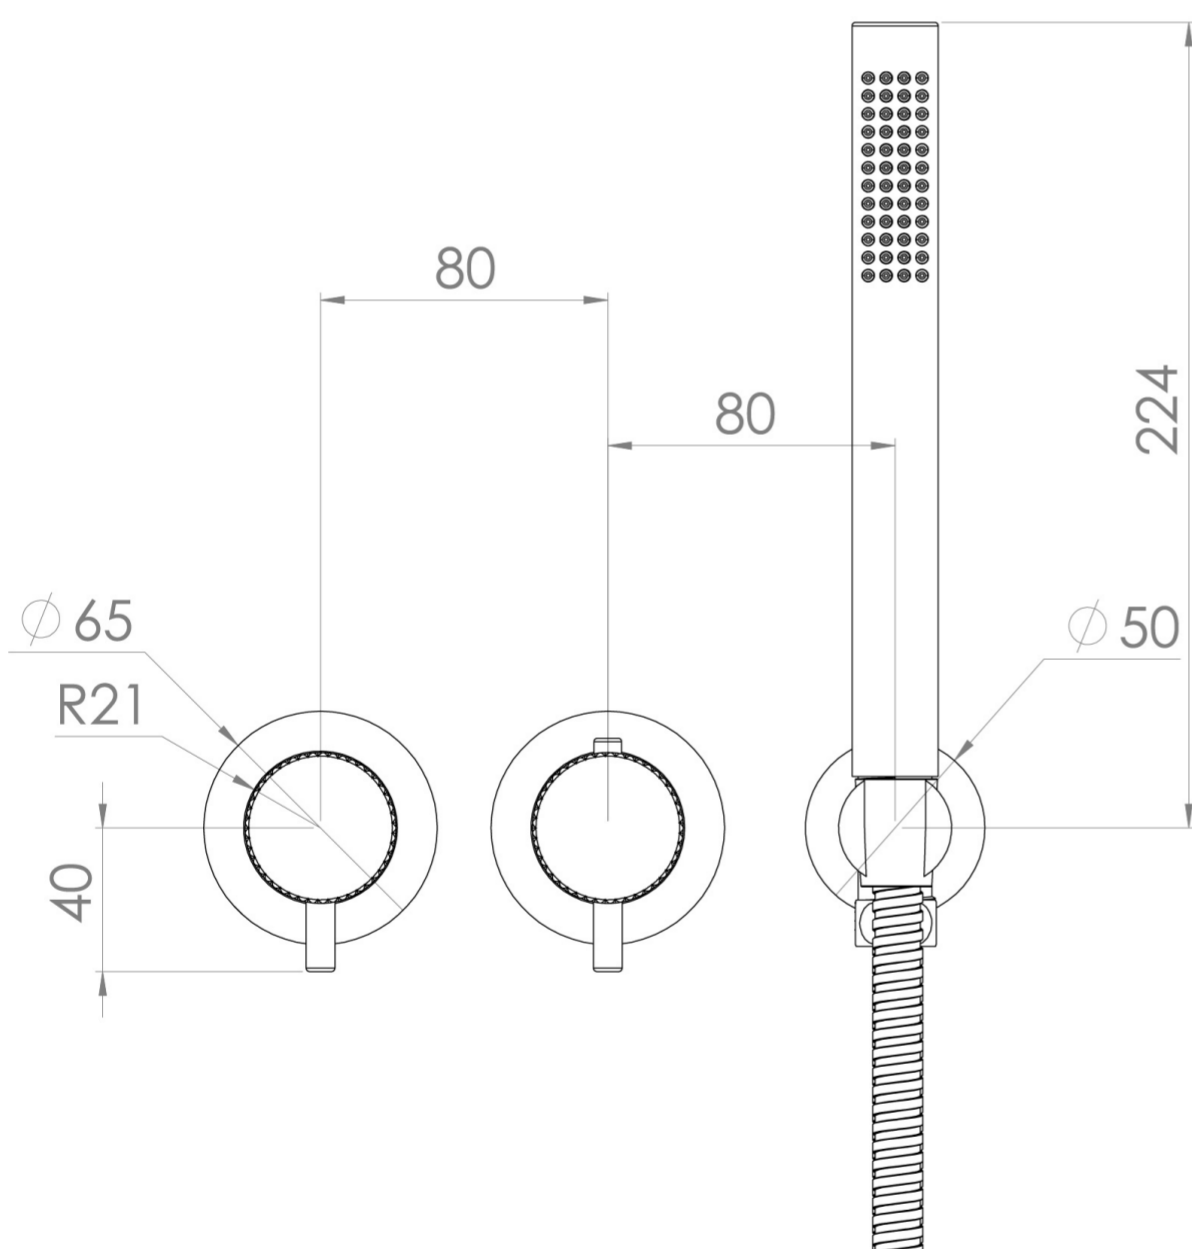

COS 2 WAY THERMOSTATIC SHOWER RING VALVE KIT - W/ KNURLED HANDLE & HANDSET - LANDSCAPE - CHROME

Product Code: CO320LRV.H.K

PRODUCT INFORMATION

Finish:	Chrome
Material	Brass
Guarantee	5 years
Outlets	2

TECHNICAL DRAWING

FLOW RATE

- 0.5 Bar - Flowrate: 7.8 l/min
- 1 Bar - Flowrate: 16 l/min
- 2 Bar - Flowrate: 22.5 l/min
- 3 Bar - Flowrate: 28.5 l/min
- 5 Bar - Flowrate: 24.2 l/min

Saneux reserves the right to alter the specifications and product range without prior notice. Dimensions are given as a guide only. Dimensions should not be used for surrounding furniture, fixtures and fittings until the product is on site.