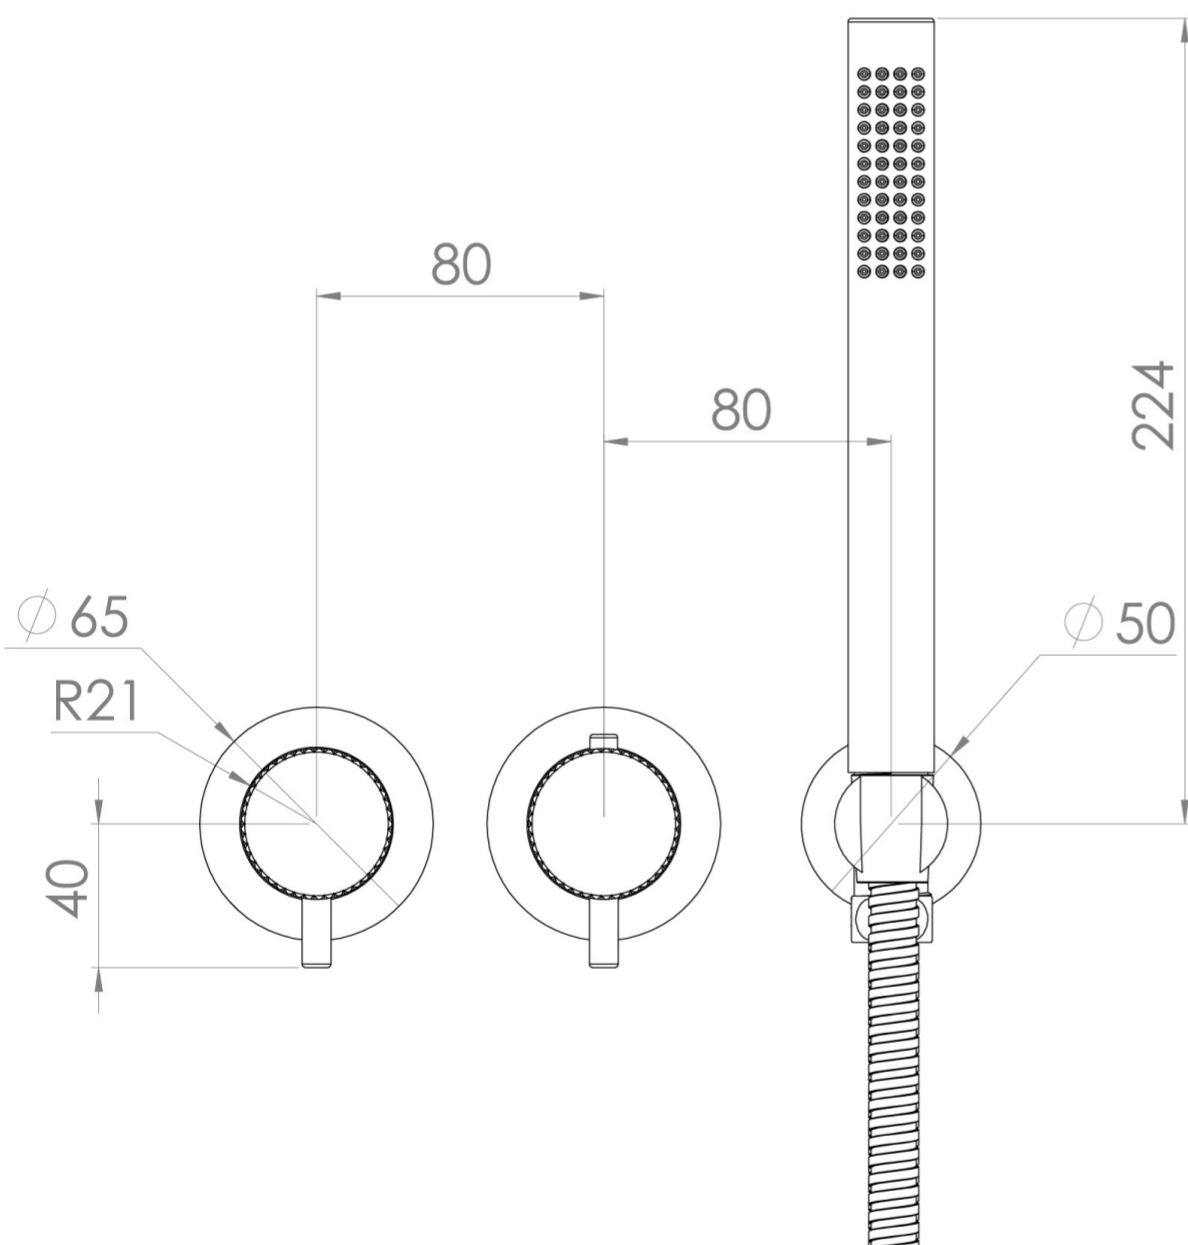

COS 2 WAY THERMOSTATIC SHOWER RING VALVE KIT - W/ KNURLED HANDLE & HANDSET - LANDSCAPE - CHROME

Product Code: CO320LRV.H.K

PRODUCT INFORMATION

Finish:	Chrome
Material	Brass
Guarantee	5 years
Outlets	2

TECHNICAL DRAWING

FLOW RATE

- 0.5 Bar - Flowrate: 7.8 l/min
- 1 Bar - Flowrate: 16 l/min
- 2 Bar - Flowrate: 22.5 l/min
- 3 Bar - Flowrate: 28.5 l/min
- 5 Bar - Flowrate: 24.2 l/min

Saneux reserves the right to alter the specifications and product range without prior notice. Dimensions are given as a guide only. Dimensions should not be used for surrounding furniture, fixtures and fittings until the product is on site.