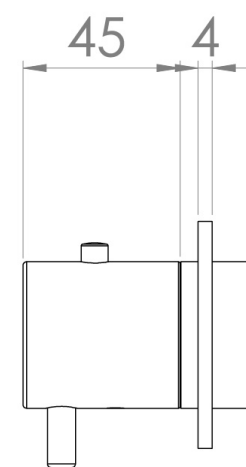

COS 2 WAY THERMOSTATIC SHOWER RING VALVE KIT - W/ CLASSIC HANDLE & HANDSET - LANDSCAPE - BRUSHED BRONZE

Product Code: CO320LRV.H.BR

PRODUCT INFORMATION

Finish:	Brushed Bronze (PVD)
Outlets:	2 Outlets
Material	Brass
Guarantee	5 years
Outlets	2

TECHNICAL DRAWING

FLOW RATE

- 0.5 Bar - Flowrate: 7.8 l/min
- 1 Bar - Flowrate: 16 l/min
- 2 Bar - Flowrate: 22.5 l/min
- 3 Bar - Flowrate: 28.5 l/min
- 5 Bar - Flowrate: 24.2 l/min

Saneux reserves the right to alter the specifications and product range without prior notice. Dimensions are given as a guide only. Dimensions should not be used for surrounding furniture, fixtures and fittings until the product is on site.