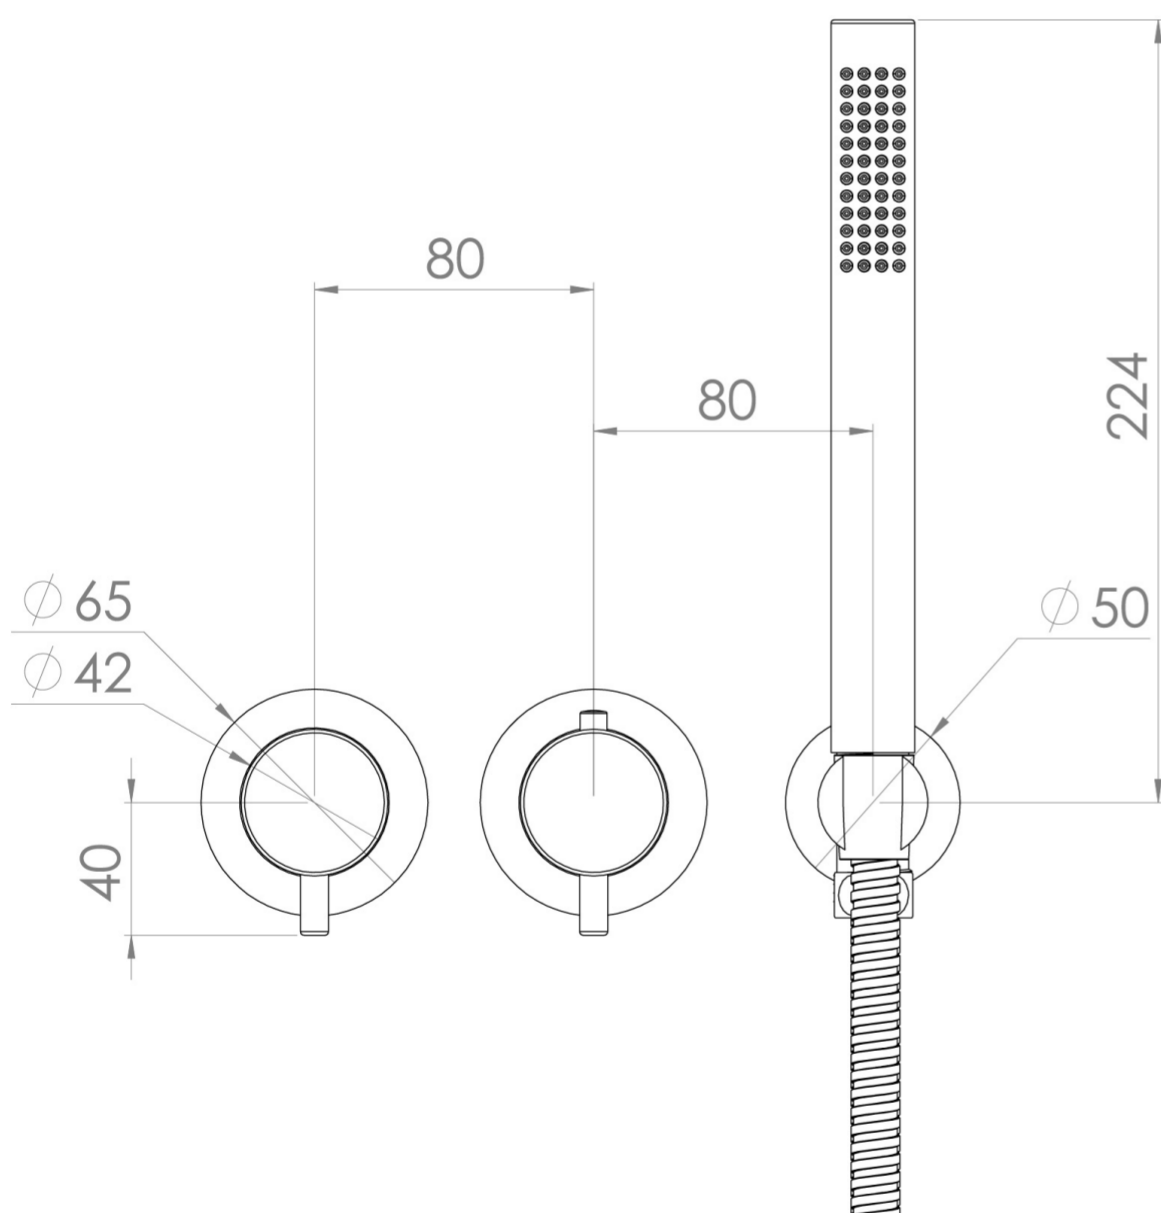

COS 2 WAY THERMOSTATIC SHOWER RING VALVE KIT - W/ CLASSIC HANDLE & HANDSET - LANDSCAPE - BRUSHED BRONZE

Product Code: CO320LRV.H.BR

PRODUCT INFORMATION

Finish:	Brushed Bronze (PVD)
Outlets:	2 Outlets
Material	Brass
Guarantee	5 years
Outlets	2

TECHNICAL DRAWING

FLOW RATE

- 0.5 Bar - Flowrate: 7.8 l/min
- 1 Bar - Flowrate: 16 l/min
- 2 Bar - Flowrate: 22.5 l/min
- 3 Bar - Flowrate: 28.5 l/min
- 5 Bar - Flowrate: 24.2 l/min

Saneux reserves the right to alter the specifications and product range without prior notice. Dimensions are given as a guide only. Dimensions should not be used for surrounding furniture, fixtures and fittings until the product is on site.