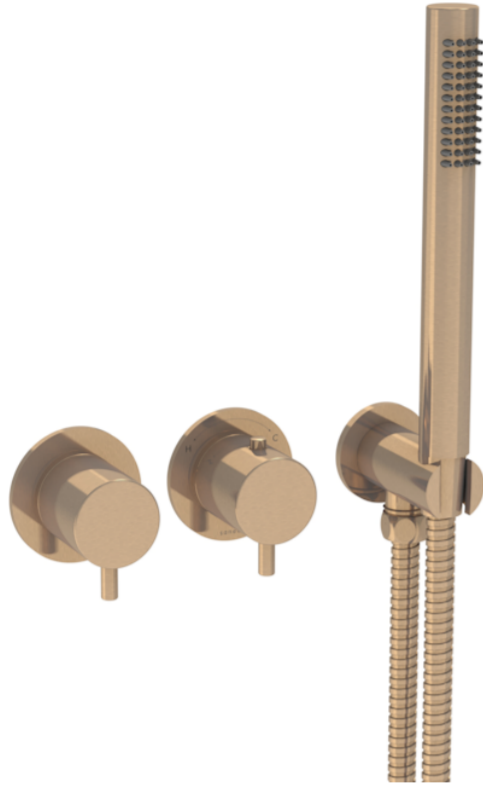

COS 2 WAY THERMOSTATIC SHOWER RING VALVE KIT - W/ CLASSIC HANDLE & HANDSET - LANDSCAPE - BRUSHED BRONZE

Product Code: CO320LRV.H.BR

PRODUCT INFORMATION

Finish:	Brushed Bronze (PVD)
Outlets:	2 Outlets
Material	Brass
Guarantee	5 years
Outlets	2

TECHNICAL DRAWING

FLOW RATE

- 0.5 Bar - Flowrate: 7.8 l/min
- 1 Bar - Flowrate: 16 l/min
- 2 Bar - Flowrate: 22.5 l/min
- 3 Bar - Flowrate: 28.5 l/min
- 5 Bar - Flowrate: 24.2 l/min

Saneux reserves the right to alter the specifications and product range without prior notice. Dimensions are given as a guide only. Dimensions should not be used for surrounding furniture, fixtures and fittings until the product is on site.