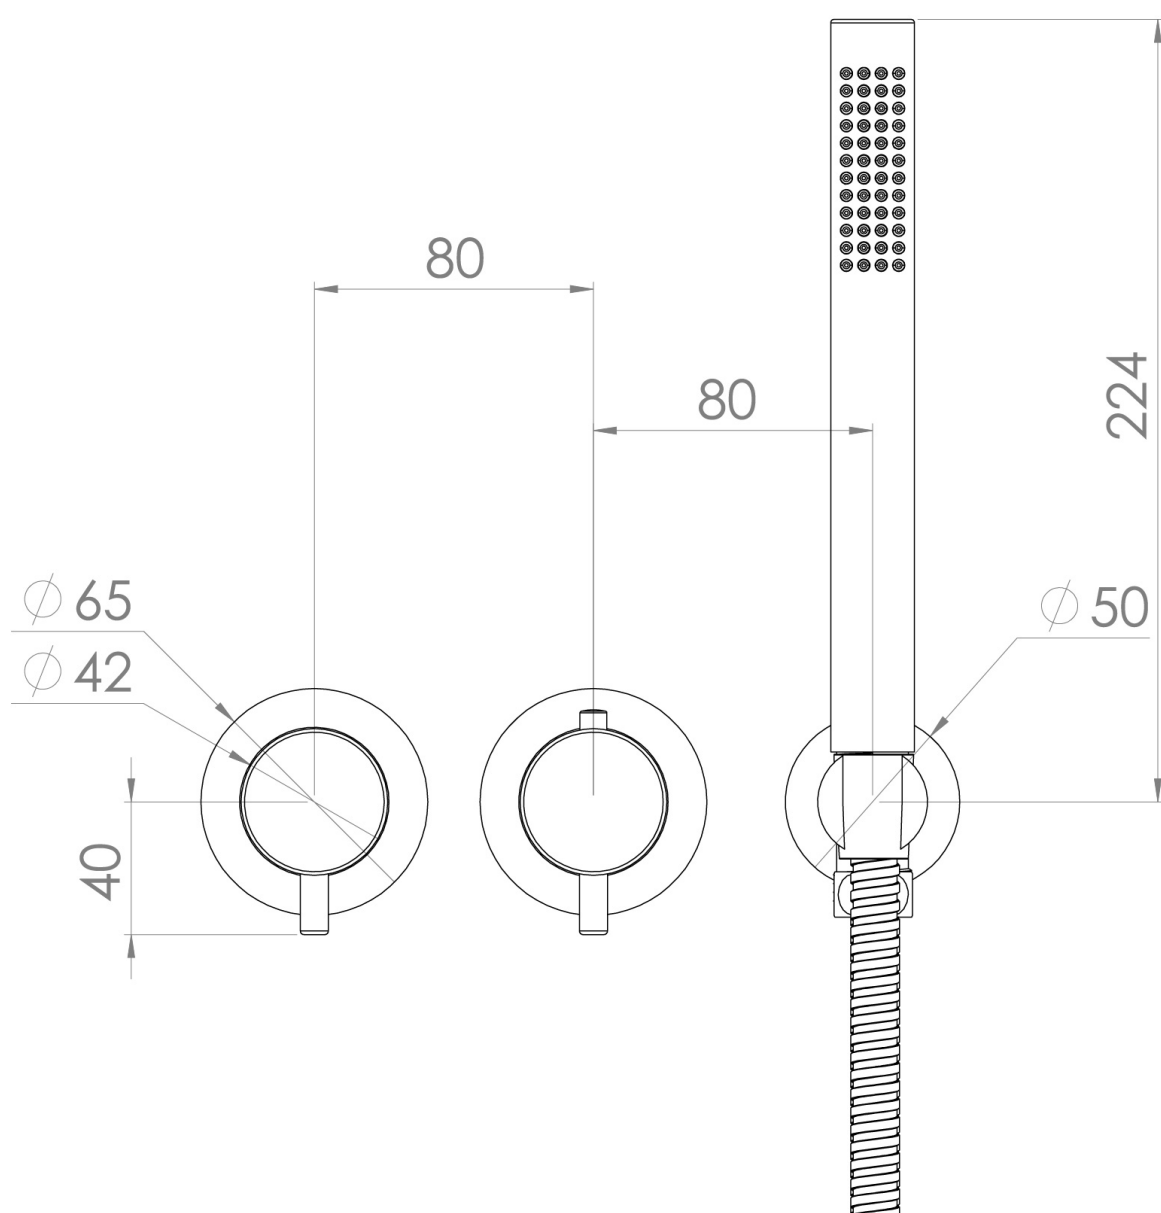

COS 2 WAY THERMOSTATIC SHOWER RING VALVE KIT - W/ CLASSIC HANDLE & HANDSET - LANDSCAPE - BRUSHED BRONZE

Product Code: CO320LRV.H.BR

PRODUCT INFORMATION

Finish:	Brushed Bronze (PVD)
Outlets:	2 Outlets
Material	Brass
Guarantee	5 years
Outlets	2

TECHNICAL DRAWING

FLOW RATE

- 0.5 Bar - Flowrate: 7.8 l/min
- 1 Bar - Flowrate: 16 l/min
- 2 Bar - Flowrate: 22.5 l/min
- 3 Bar - Flowrate: 28.5 l/min
- 5 Bar - Flowrate: 24.2 l/min

Saneux reserves the right to alter the specifications and product range without prior notice. Dimensions are given as a guide only. Dimensions should not be used for surrounding furniture, fixtures and fittings until the product is on site.