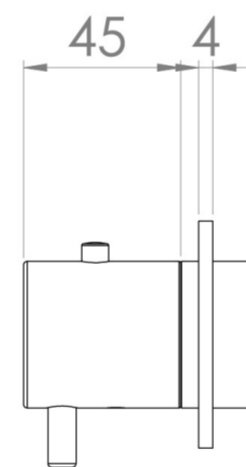

COS 2 WAY THERMOSTATIC SHOWER RING VALVE KIT - W/ CLASSIC HANDLE & HANDSET - LANDSCAPE - BRUSHED BRONZE

Product Code: CO320LRV.H.BR

PRODUCT INFORMATION

Finish:	Brushed Bronze (PVD)
Outlets:	2 Outlets
Material	Brass
Guarantee	5 years
Outlets	2

TECHNICAL DRAWING

FLOW RATE

- 0.5 Bar - Flowrate: 7.8 l/min
- 1 Bar - Flowrate: 16 l/min
- 2 Bar - Flowrate: 22.5 l/min
- 3 Bar - Flowrate: 28.5 l/min
- 5 Bar - Flowrate: 24.2 l/min

Saneux reserves the right to alter the specifications and product range without prior notice. Dimensions are given as a guide only. Dimensions should not be used for surrounding furniture, fixtures and fittings until the product is on site.