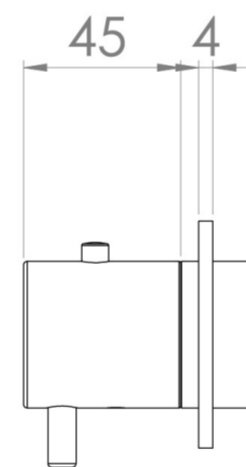

## TECHNICAL DRAWING

## FLOW RATE

- 0.5 Bar - Flowrate: 7.8 l/min
- 1 Bar - Flowrate: 16 l/min
- 2 Bar - Flowrate: 22.5 l/min
- 3 Bar - Flowrate: 28.5 l/min
- 5 Bar - Flowrate: 24.2 l/min

Saneux reserves the right to alter the specifications and product range without prior notice. Dimensions are given as a guide only. Dimensions should not be used for surrounding furniture, fixtures and fittings until the product is on site.