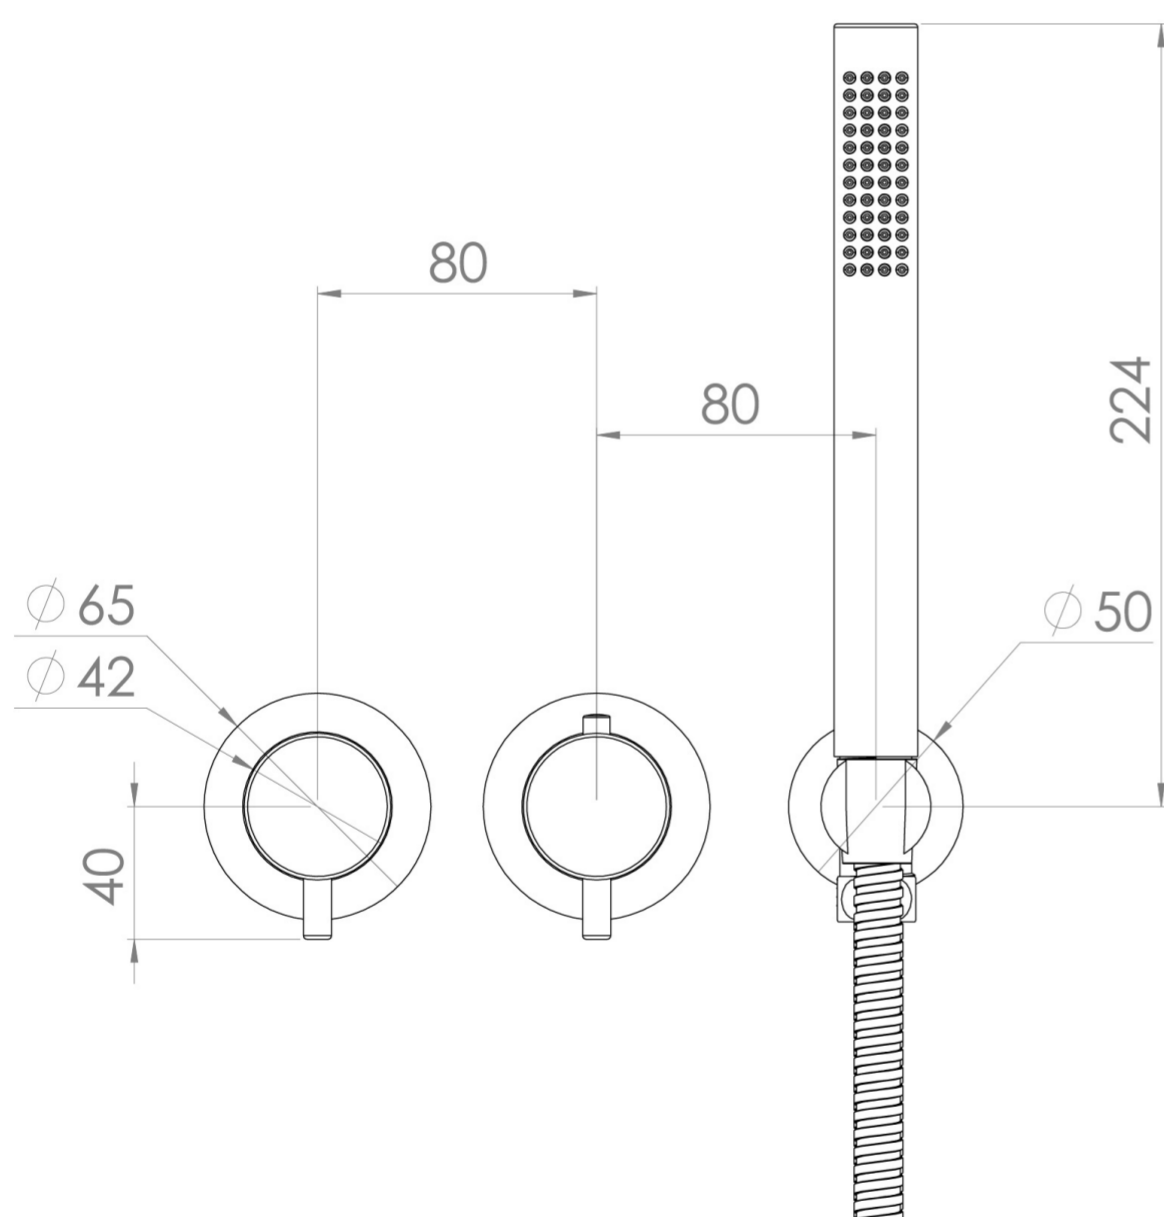

# COS 2 WAY THERMOSTATIC SHOWER RING VALVE KIT - W/ CLASSIC HANDLE & HANDSET - LANDSCAPE - SATIN BLACK

Product Code: CO320LRV.H.SB

## PRODUCT INFORMATION

Finish:	Satin Black (PVD)
Material	Brass
Guarantee	5 years
Outlets	2

## TECHNICAL DRAWING

## FLOW RATE

- 0.5 Bar - Flowrate: 7.8 l/min
- 1 Bar - Flowrate: 16 l/min
- 2 Bar - Flowrate: 22.5 l/min
- 3 Bar - Flowrate: 28.5 l/min
- 5 Bar - Flowrate: 24.2 l/min

Saneux reserves the right to alter the specifications and product range without prior notice. Dimensions are given as a guide only. Dimensions should not be used for surrounding furniture, fixtures and fittings until the product is on site.