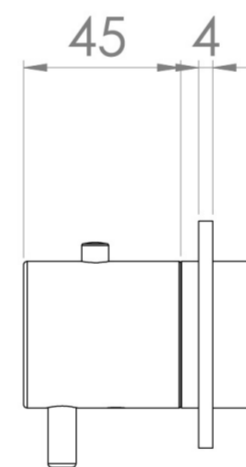

COS 2 WAY THERMOSTATIC SHOWER RING VALVE KIT - W/ CLASSIC HANDLE & HANDSET - LANDSCAPE - SATIN BLACK

Product Code: CO320LRV.H.SB

PRODUCT INFORMATION

Finish:	Satin Black (PVD)
Material	Brass
Guarantee	5 years
Outlets	2

TECHNICAL DRAWING

FLOW RATE

- 0.5 Bar - Flowrate: 7.8 l/min
- 1 Bar - Flowrate: 16 l/min
- 2 Bar - Flowrate: 22.5 l/min
- 3 Bar - Flowrate: 28.5 l/min
- 5 Bar - Flowrate: 24.2 l/min

Saneux reserves the right to alter the specifications and product range without prior notice. Dimensions are given as a guide only. Dimensions should not be used for surrounding furniture, fixtures and fittings until the product is on site.