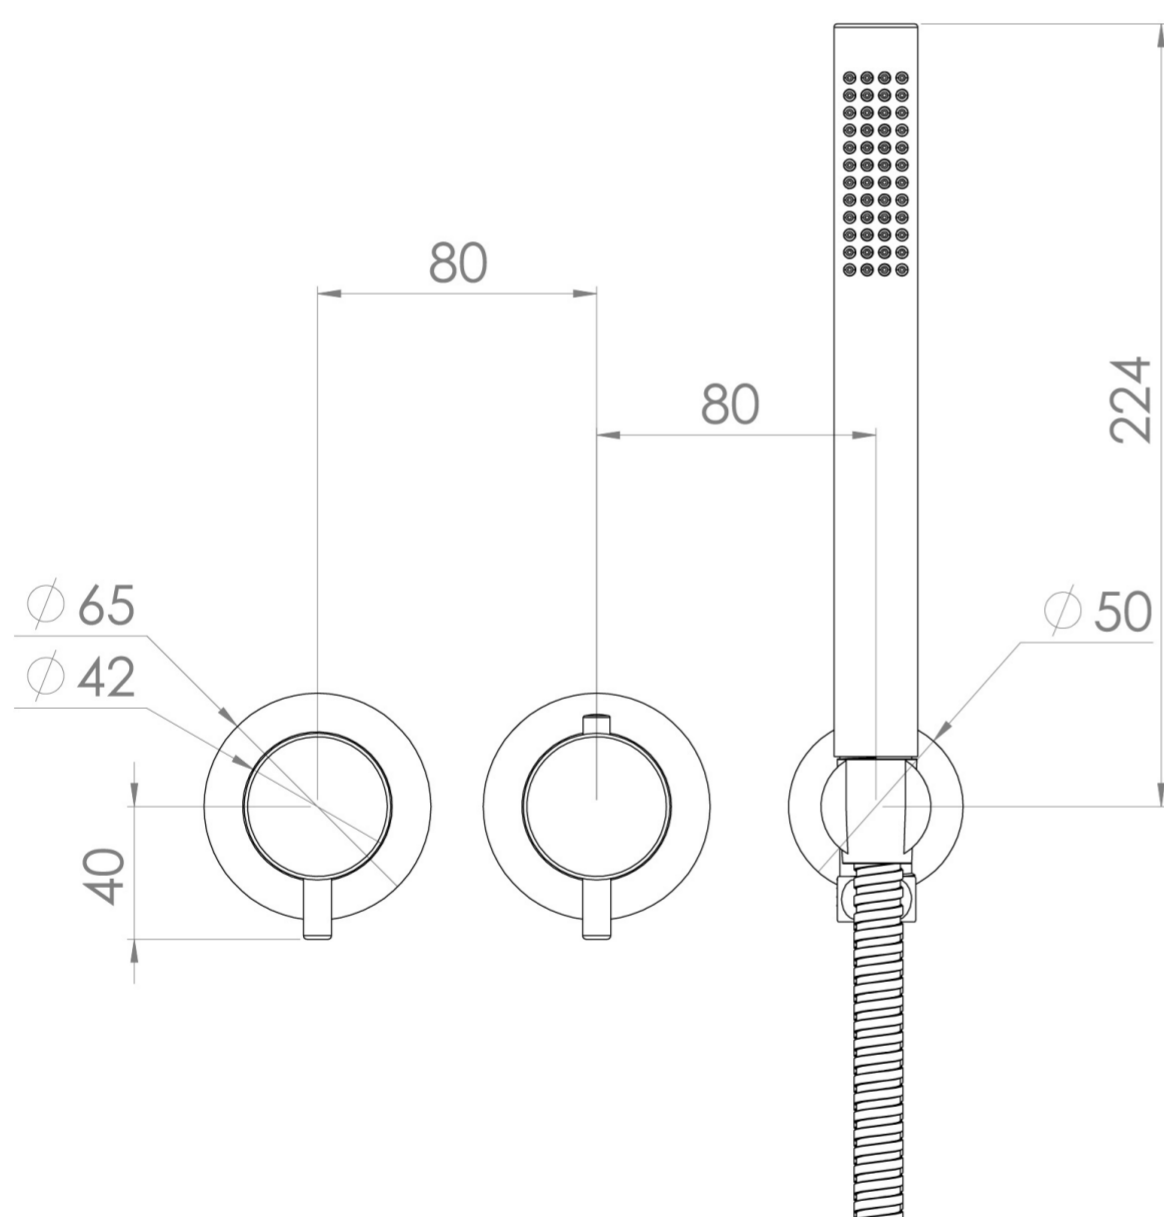

COS 2 WAY THERMOSTATIC SHOWER RING VALVE KIT - W/ CLASSIC HANDLE & HANDSET - LANDSCAPE - SATIN BLACK

Product Code: CO320LRV.H.SB

PRODUCT INFORMATION

Finish:	Satin Black (PVD)
Material	Brass
Guarantee	5 years
Outlets	2

TECHNICAL DRAWING

FLOW RATE

- 0.5 Bar - Flowrate: 7.8 l/min
- 1 Bar - Flowrate: 16 l/min
- 2 Bar - Flowrate: 22.5 l/min
- 3 Bar - Flowrate: 28.5 l/min
- 5 Bar - Flowrate: 24.2 l/min

Saneux reserves the right to alter the specifications and product range without prior notice. Dimensions are given as a guide only. Dimensions should not be used for surrounding furniture, fixtures and fittings until the product is on site.