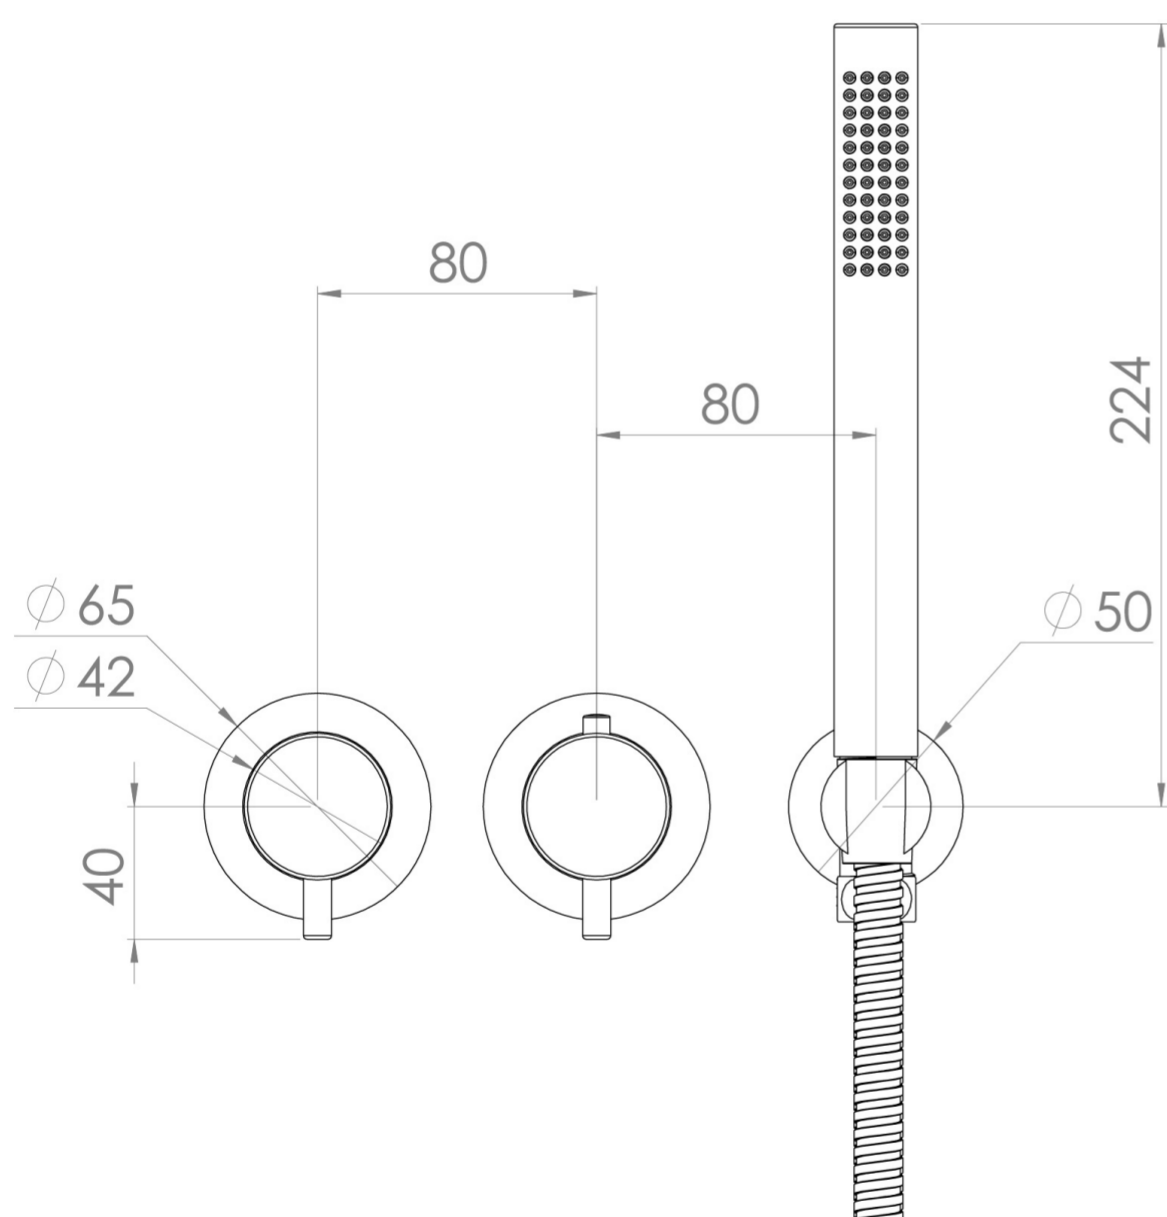

COS 2 WAY THERMOSTATIC SHOWER RING VALVE KIT - W/ CLASSIC HANDLE & HANDSET - LANDSCAPE - BRUSHED NICKEL

Product Code: CO320LRV.H.BN

PRODUCT INFORMATION

Finish:	Brushed Nickel (PVD)
Outlets:	2 Outlets
Material	Brass
Guarantee	5 years
Outlets	2

TECHNICAL DRAWING

FLOW RATE

- 0.5 Bar - Flowrate: 7.8 l/min
- 1 Bar - Flowrate: 16 l/min
- 2 Bar - Flowrate: 22.5 l/min
- 3 Bar - Flowrate: 28.5 l/min
- 5 Bar - Flowrate: 24.2 l/min

Saneux reserves the right to alter the specifications and product range without prior notice. Dimensions are given as a guide only. Dimensions should not be used for surrounding furniture, fixtures and fittings until the product is on site.