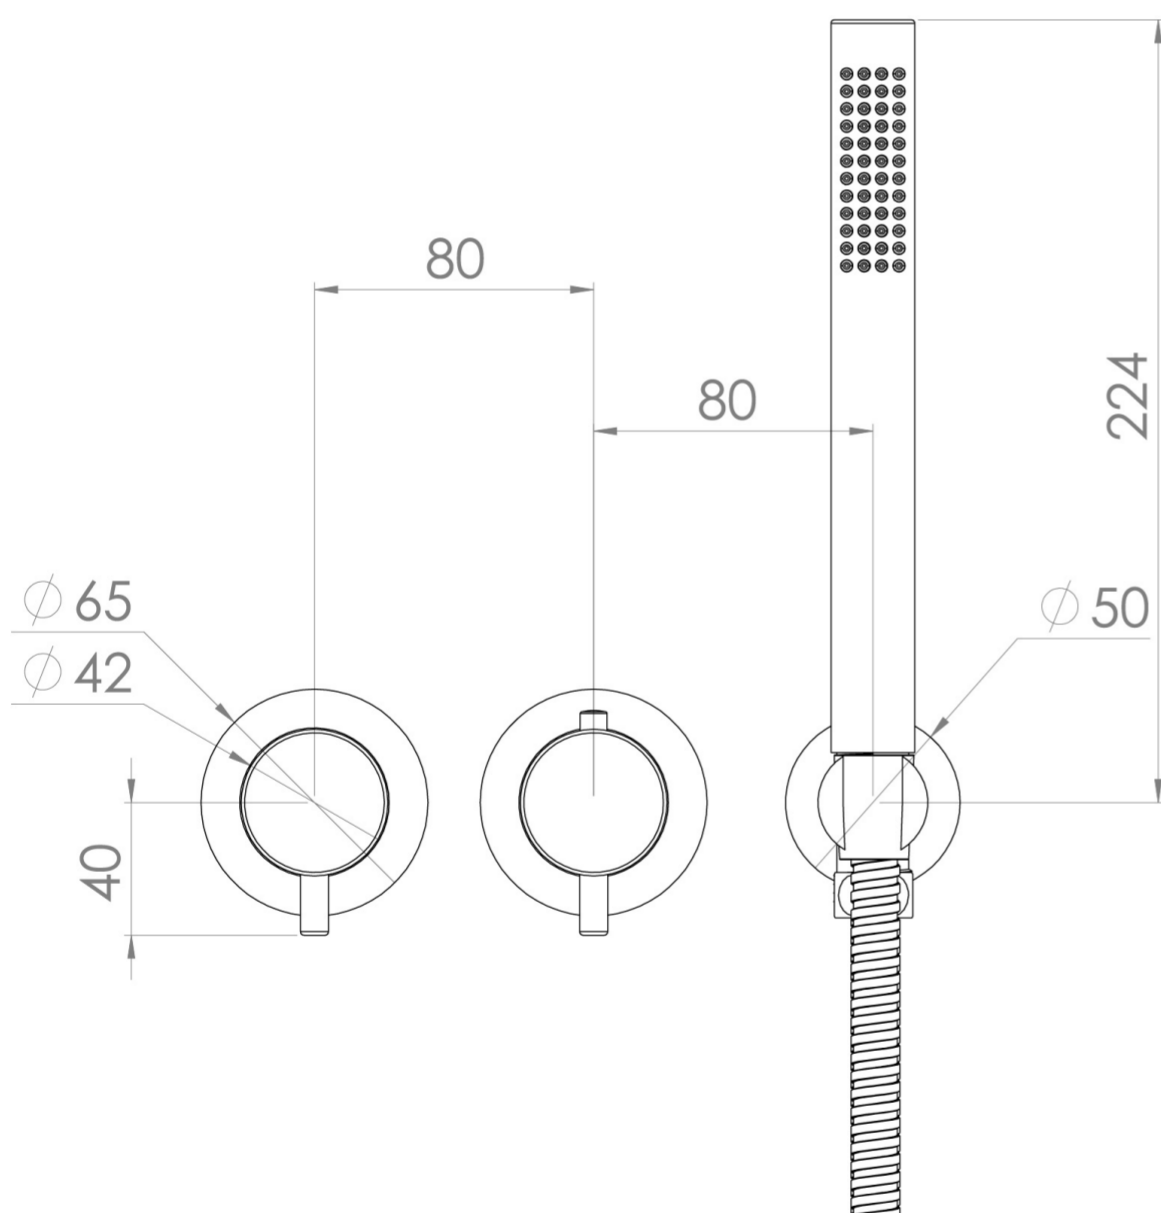

# COS 2 WAY THERMOSTATIC SHOWER RING VALVE KIT - W/ CLASSIC HANDLE & HANDSET - LANDSCAPE - BRUSHED NICKEL

**Product Code:** CO320LRV.H.BN

## PRODUCT INFORMATION

<b>Finish:</b>	Brushed Nickel (PVD)
<b>Outlets:</b>	2 Outlets
<b>Material</b>	Brass
<b>Guarantee</b>	5 years
<b>Outlets</b>	2

## TECHNICAL DRAWING

## FLOW RATE

- 0.5 Bar - Flowrate: 7.8 l/min
- 1 Bar - Flowrate: 16 l/min
- 2 Bar - Flowrate: 22.5 l/min
- 3 Bar - Flowrate: 28.5 l/min
- 5 Bar - Flowrate: 24.2 l/min

Saneux reserves the right to alter the specifications and product range without prior notice. Dimensions are given as a guide only. Dimensions should not be used for surrounding furniture, fixtures and fittings until the product is on site.