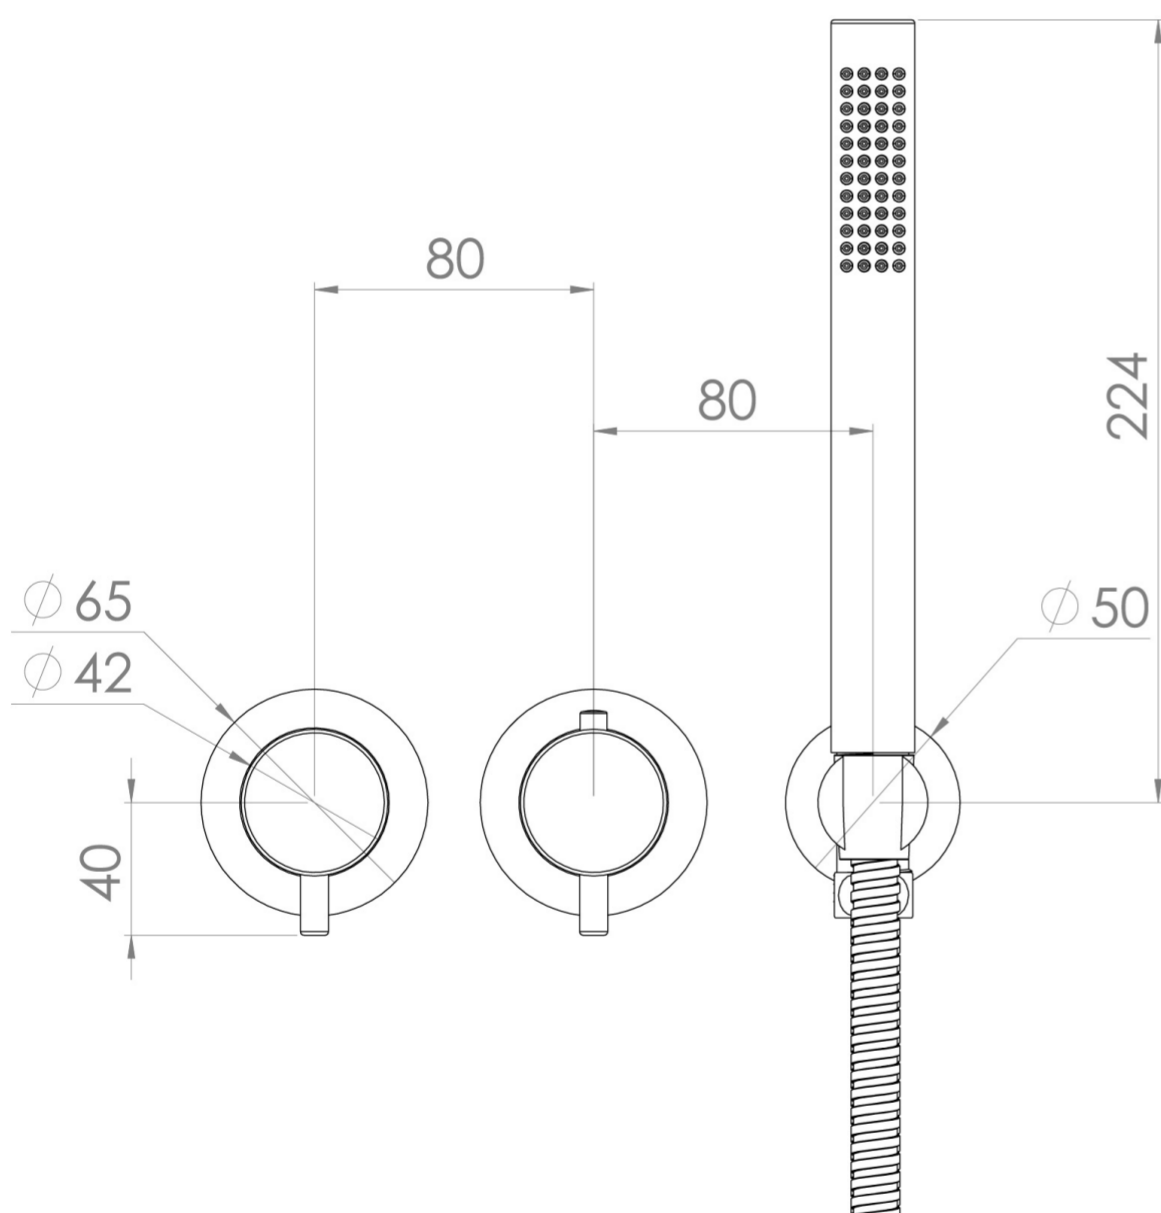

COS 2 WAY THERMOSTATIC SHOWER RING VALVE KIT - W/ CLASSIC HANDLE & HANDSET - LANDSCAPE - BRUSHED NICKEL

Product Code: CO320LRV.H.BN

PRODUCT INFORMATION

Finish:	Brushed Nickel (PVD)
Outlets:	2 Outlets
Material	Brass
Guarantee	5 years
Outlets	2

TECHNICAL DRAWING

FLOW RATE

- 0.5 Bar - Flowrate: 7.8 l/min
- 1 Bar - Flowrate: 16 l/min
- 2 Bar - Flowrate: 22.5 l/min
- 3 Bar - Flowrate: 28.5 l/min
- 5 Bar - Flowrate: 24.2 l/min

Saneux reserves the right to alter the specifications and product range without prior notice. Dimensions are given as a guide only. Dimensions should not be used for surrounding furniture, fixtures and fittings until the product is on site.