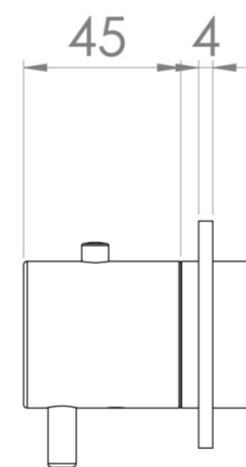

COS 2 WAY THERMOSTATIC SHOWER RING VALVE KIT - W/ CLASSIC HANDLE & HANDSET - LANDSCAPE - BRUSHED NICKEL

Product Code: CO320LRV.H.BN

PRODUCT INFORMATION

Finish:	Brushed Nickel (PVD)
Outlets:	2 Outlets
Material	Brass
Guarantee	5 years
Outlets	2

TECHNICAL DRAWING

FLOW RATE

- 0.5 Bar - Flowrate: 7.8 l/min
- 1 Bar - Flowrate: 16 l/min
- 2 Bar - Flowrate: 22.5 l/min
- 3 Bar - Flowrate: 28.5 l/min
- 5 Bar - Flowrate: 24.2 l/min

Saneux reserves the right to alter the specifications and product range without prior notice. Dimensions are given as a guide only. Dimensions should not be used for surrounding furniture, fixtures and fittings until the product is on site.