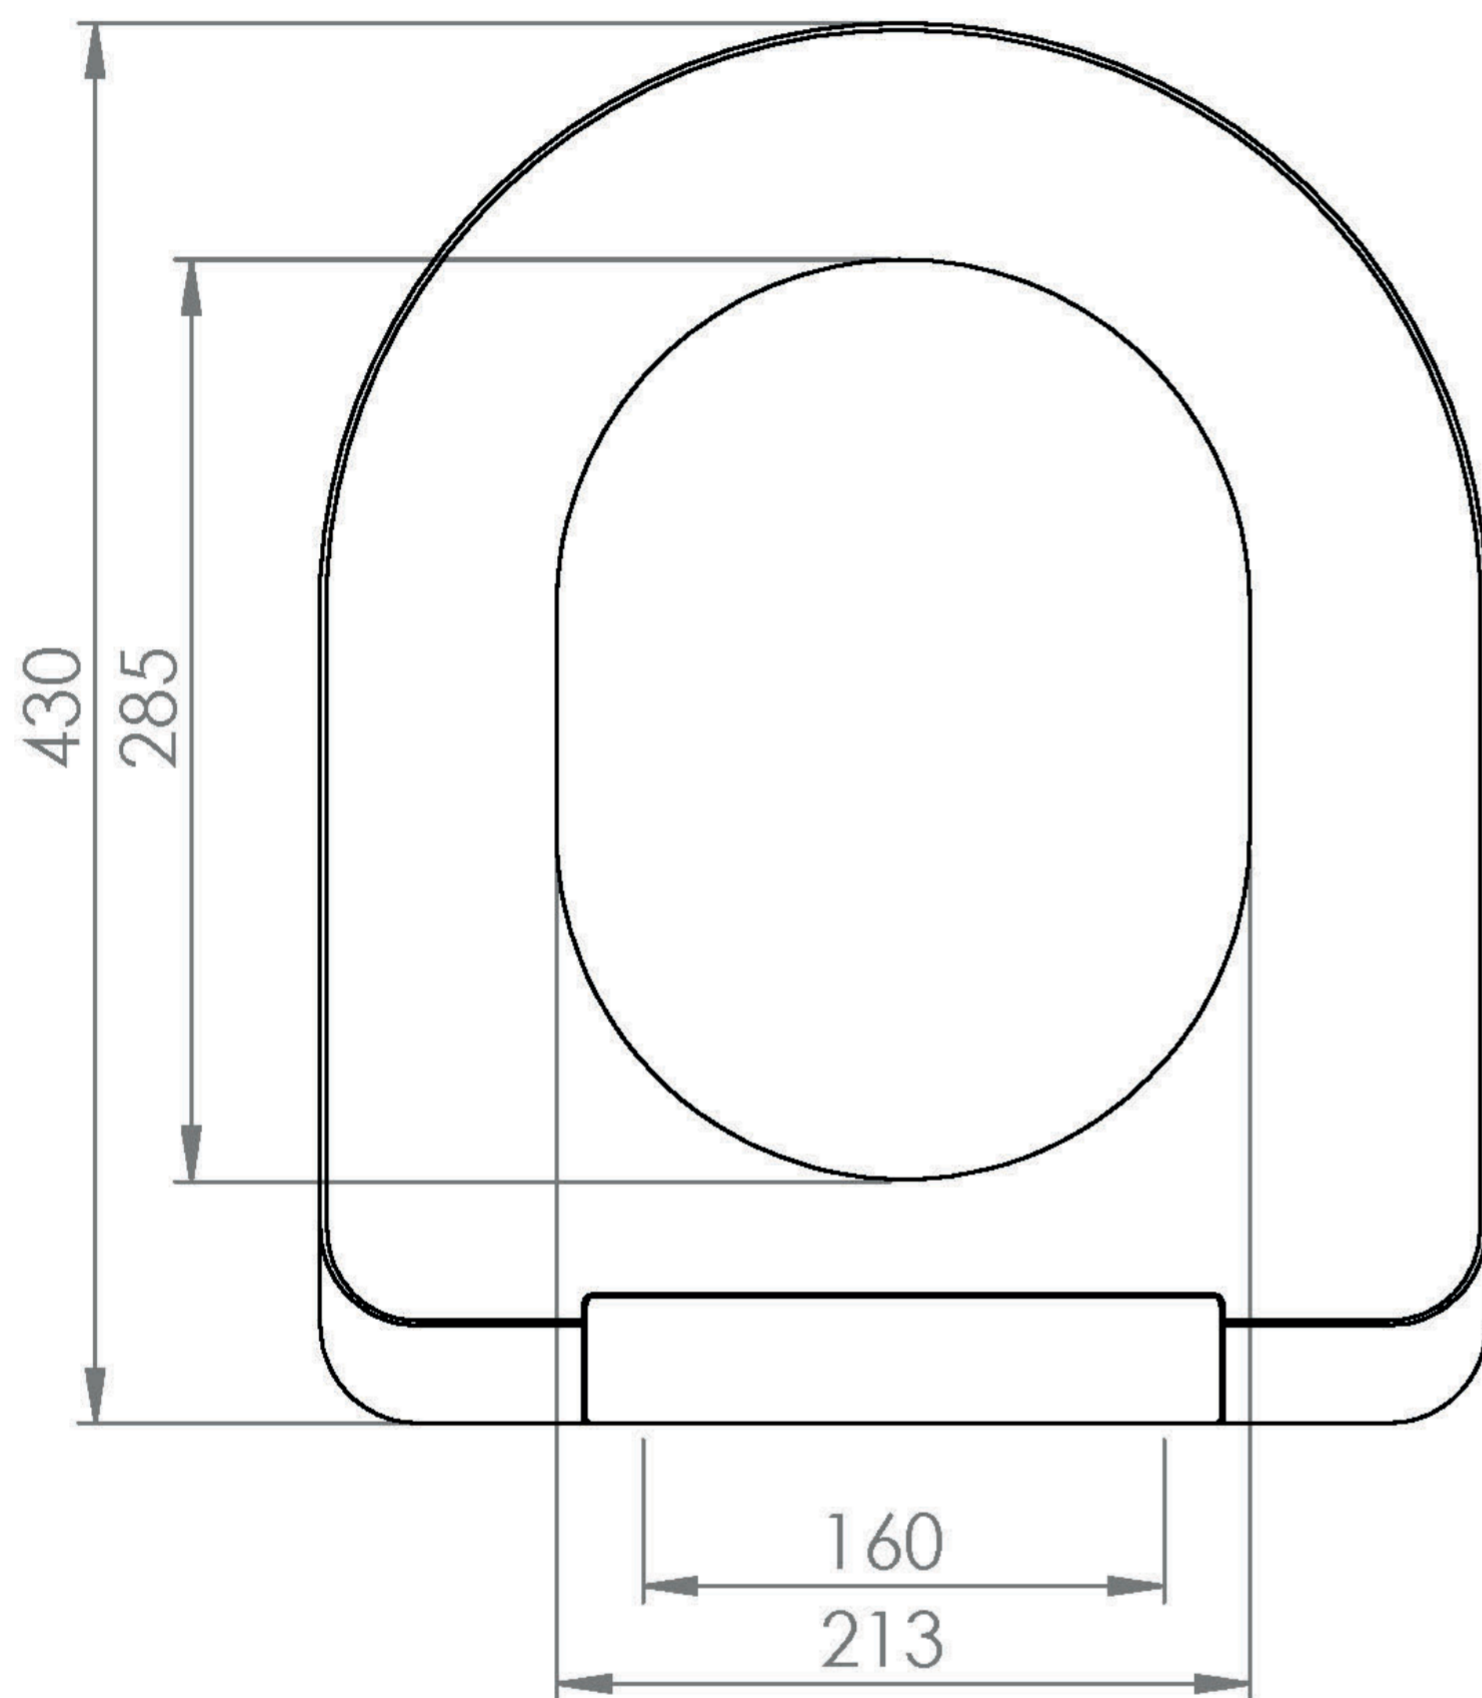

AUSTEN SLIM-LINE SOFT CLOSE SEAT & COVER (FOR 50070, 50074 & 50077)

Product Code: 50078

PRODUCT INFORMATION

Finish:	Gloss White
Height:	49mm
Width:	358mm
Depth:	430mm
Material	Plastic
Weight	3kg
Guarantee	2 years
Compatible Pan(s)	50070, 500701, 500702, 50077
Seat Type	Soft close & quick release

DESCRIPTION

AUSTEN slim-line soft close seat and cover for the AUSTEN close coupled open back 50077 WC.

The slim seat is not only soft closing, but it also has a quick release button that allows you to easily remove the seat when needed in order to clean your pan. The slim-line design gives the pan it is paired with a sleek & stylish look.

The 50073 standard soft close seat and 50079 slim-line standard seats are also available.

*Pan sold separately
Compatible pan: 50077

TECHNICAL DRAWING

Saneux reserves the right to alter the specifications and product range without prior notice. Dimensions are given as a guide only. Dimensions should not be used for surrounding furniture, fixtures and fittings until the product is on site.