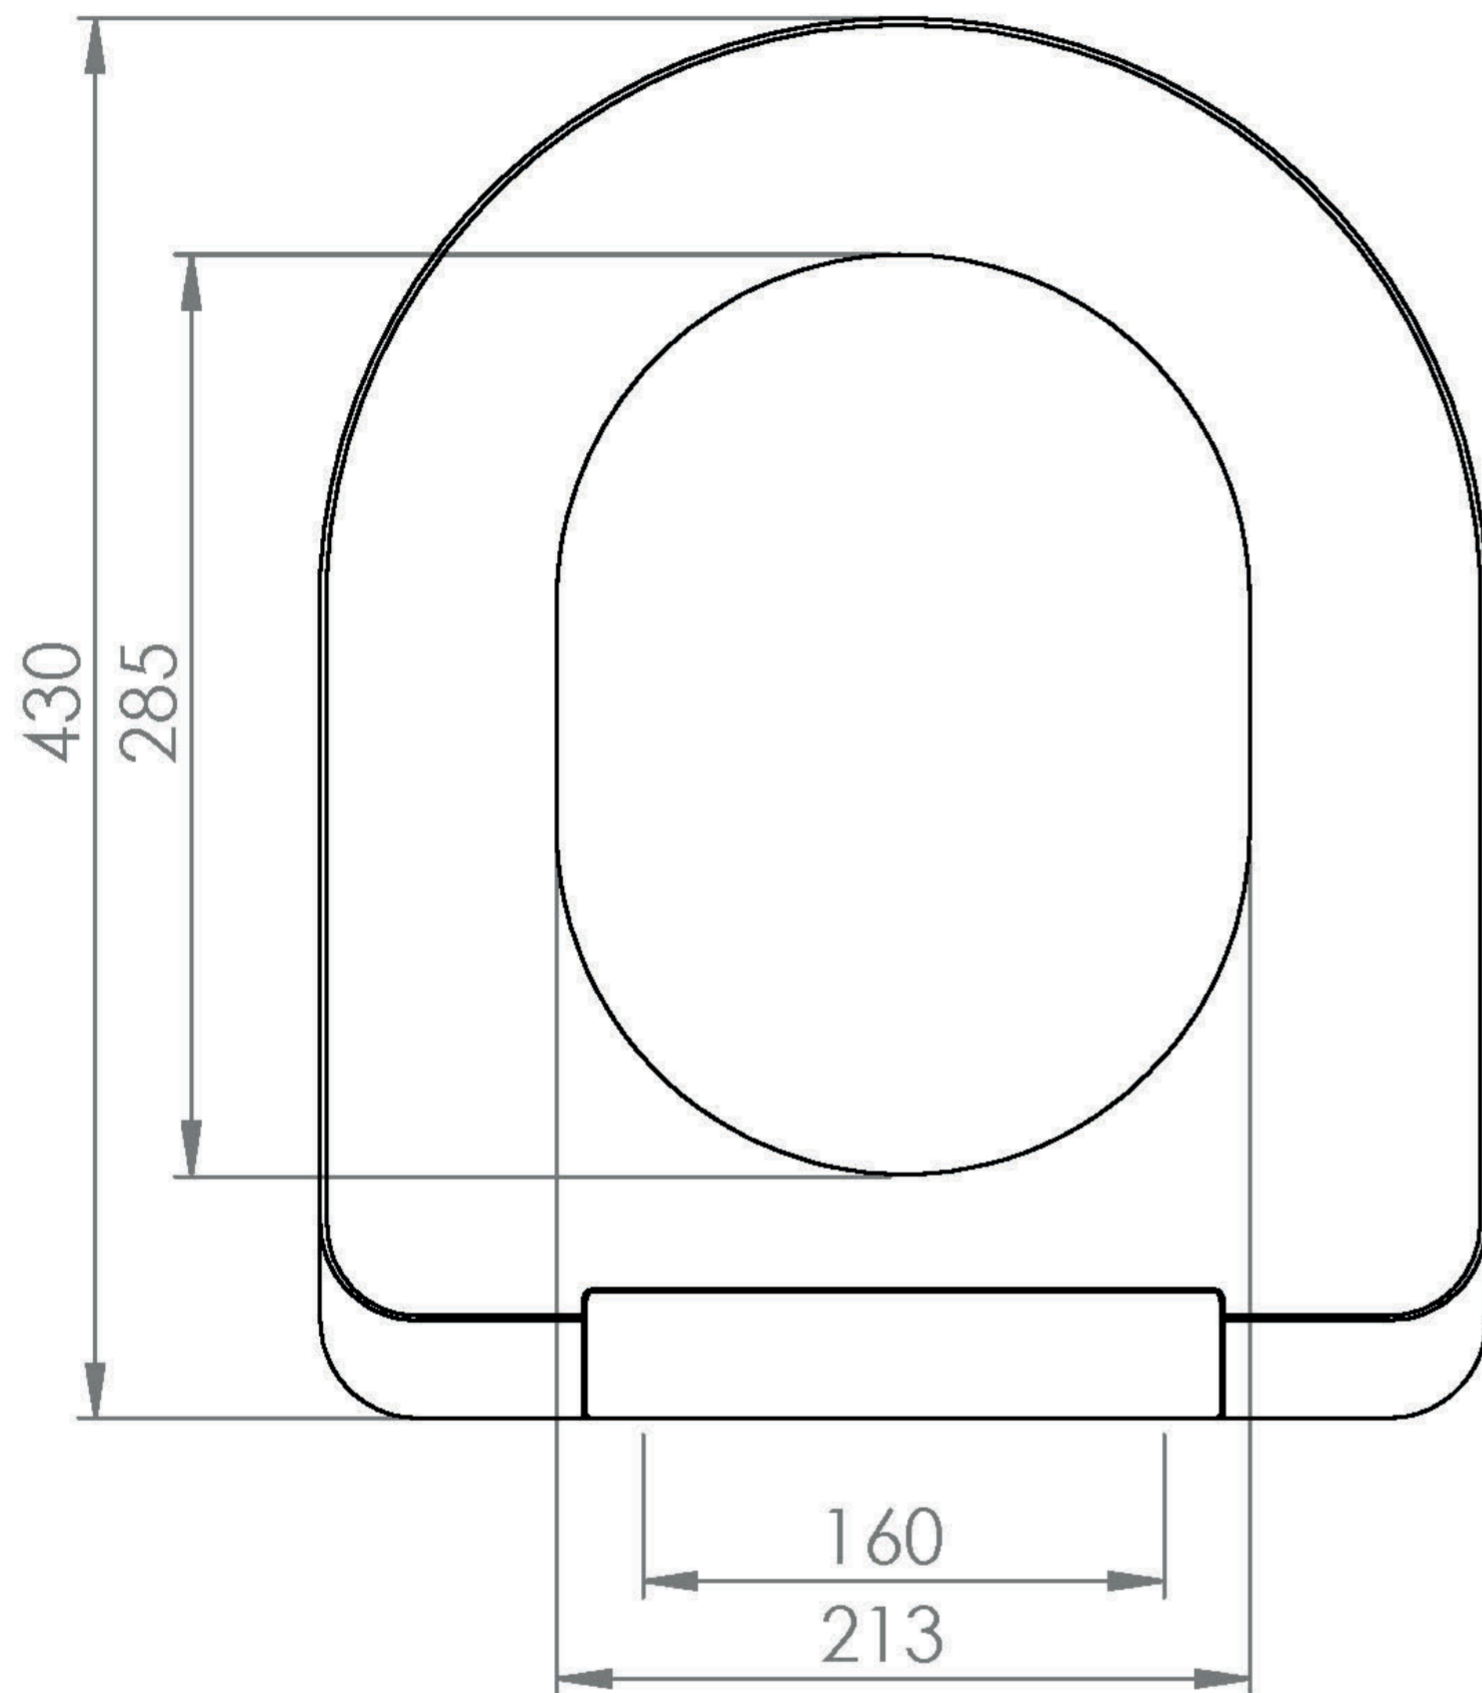

AUSTEN SLIM-LINE SOFT CLOSE SEAT & COVER (FOR 50070, 50074 & 50077)

Product Code: 50078

PRODUCT INFORMATION

Finish:	Gloss White
Height:	49mm
Width:	358mm
Depth:	430mm
Material	Plastic
Weight	3kg
Guarantee	2 years
Compatible Pan(s)	50070, 500701, 500702, 50077
Seat Type	Soft close & quick release

DESCRIPTION

AUSTEN slim-line soft close seat and cover for the AUSTEN close coupled open back 50077 WC.

The slim seat is not only soft closing, but it also has a quick release button that allows you to easily remove the seat when needed in order to clean your pan. The slim-line design gives the pan it is paired with a sleek & stylish look.

The 50073 standard soft close seat and 50079 slim-line standard seats are also available.

*Pan sold separately
Compatible pan: 50077

TECHNICAL DRAWING

Saneux reserves the right to alter the specifications and product range without prior notice. Dimensions are given as a guide only. Dimensions should not be used for surrounding furniture, fixtures and fittings until the product is on site.