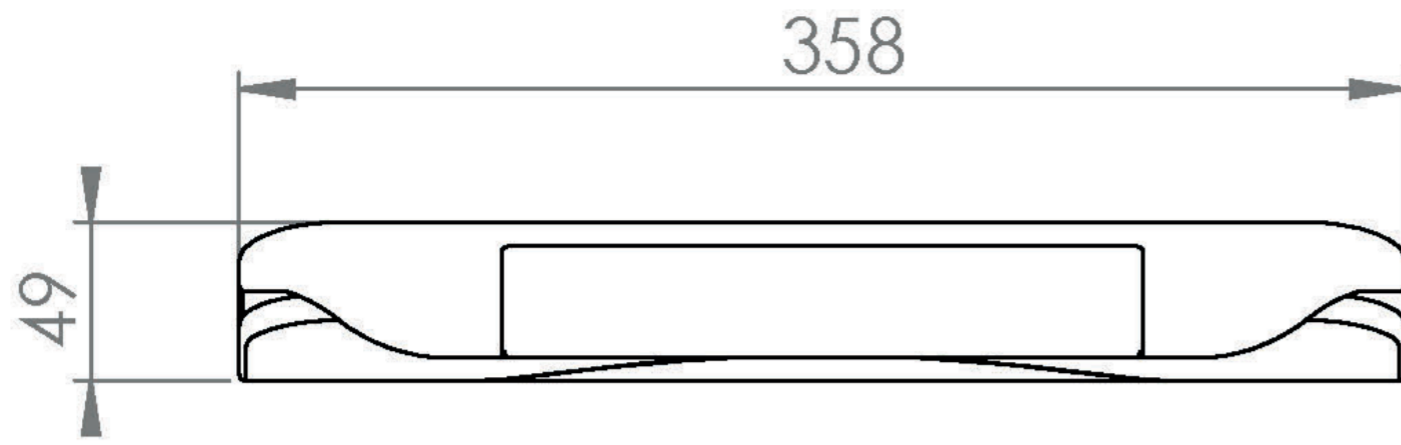

AUSTEN SLIM-LINE SOFT CLOSE SEAT & COVER (FOR 50070, 50074 & 50077)

Product Code: 50078

PRODUCT INFORMATION

Finish:	Gloss White
Height:	49mm
Width:	358mm
Depth:	430mm
Material	Plastic
Weight	3kg
Guarantee	2 years
Compatible Pan(s)	50070, 500701, 500702, 50077
Seat Type	Soft close & quick release

DESCRIPTION

AUSTEN slim-line soft close seat and cover for the AUSTEN close coupled open back 50077 WC.

The slim seat is not only soft closing, but it also has a quick release button that allows you to easily remove the seat when needed in order to clean your pan. The slim-line design gives the pan it is paired with a sleek & stylish look.

The 50073 standard soft close seat and 50079 slim-line standard seats are also available.

*Pan sold separately
Compatible pan: 50077

TECHNICAL DRAWING

Saneux reserves the right to alter the specifications and product range without prior notice. Dimensions are given as a guide only. Dimensions should not be used for surrounding furniture, fixtures and fittings until the product is on site.