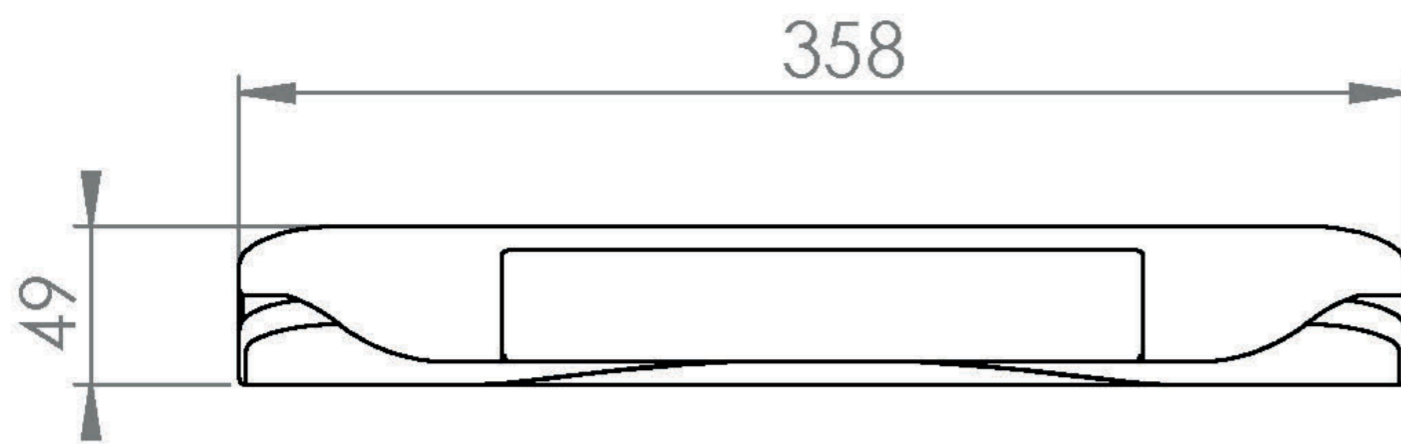

AUSTEN SLIM-LINE SOFT CLOSE SEAT & COVER (FOR 50070, 50074 & 50077)

Product Code: 50078

PRODUCT INFORMATION

Finish:	Gloss White
Height:	49mm
Width:	358mm
Depth:	430mm
Material	Plastic
Weight	3kg
Guarantee	2 years
Compatible Pan(s)	50070, 500701, 500702, 50077
Seat Type	Soft close & quick release

DESCRIPTION

AUSTEN slim-line soft close seat and cover for the AUSTEN close coupled open back 50077 WC.

The slim seat is not only soft closing, but it also has a quick release button that allows you to easily remove the seat when needed in order to clean your pan. The slim-line design gives the pan it is paired with a sleek & stylish look.

The 50073 standard soft close seat and 50079 slim-line standard seats are also available.

*Pan sold separately
Compatible pan: 50077

TECHNICAL DRAWING

Saneux reserves the right to alter the specifications and product range without prior notice. Dimensions are given as a guide only. Dimensions should not be used for surrounding furniture, fixtures and fittings until the product is on site.