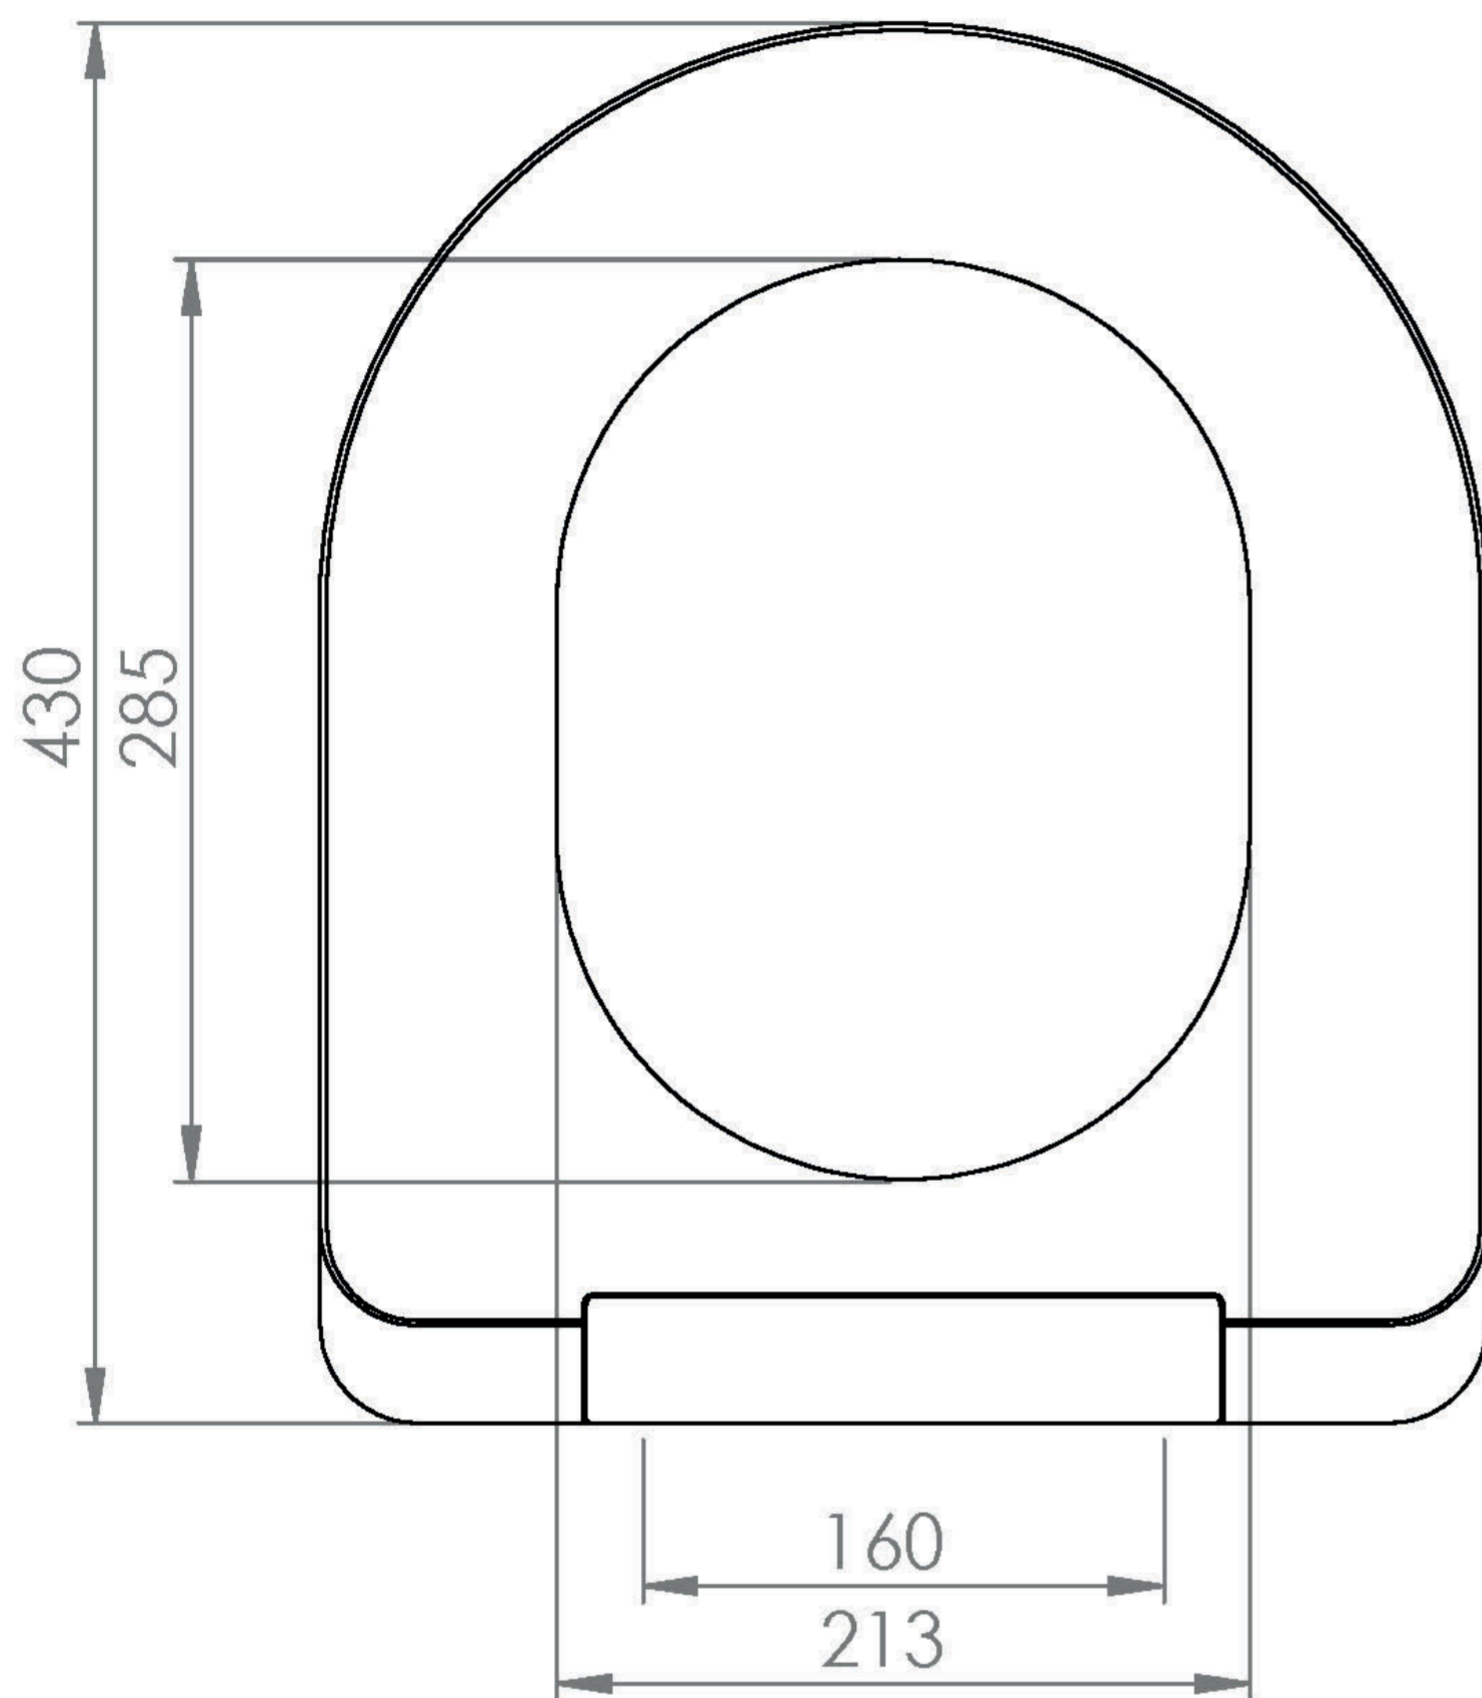

TECHNICAL DRAWING

Saneux reserves the right to alter the specifications and product range without prior notice. Dimensions are given as a guide only. Dimensions should not be used for surrounding furniture, fixtures and fittings until the product is on site.