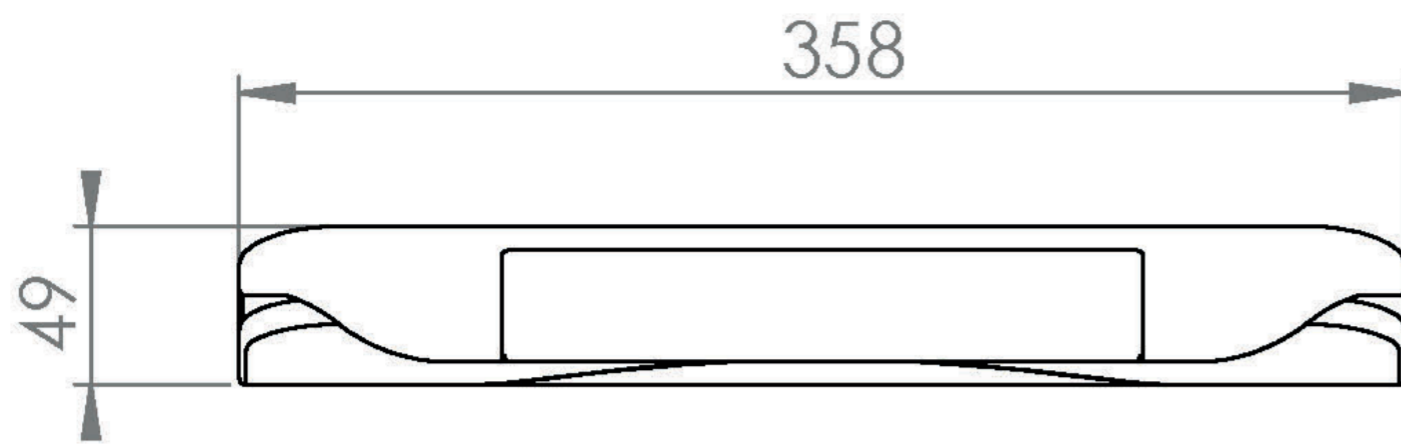

TECHNICAL DRAWING

Saneux reserves the right to alter the specifications and product range without prior notice. Dimensions are given as a guide only. Dimensions should not be used for surrounding furniture, fixtures and fittings until the product is on site.