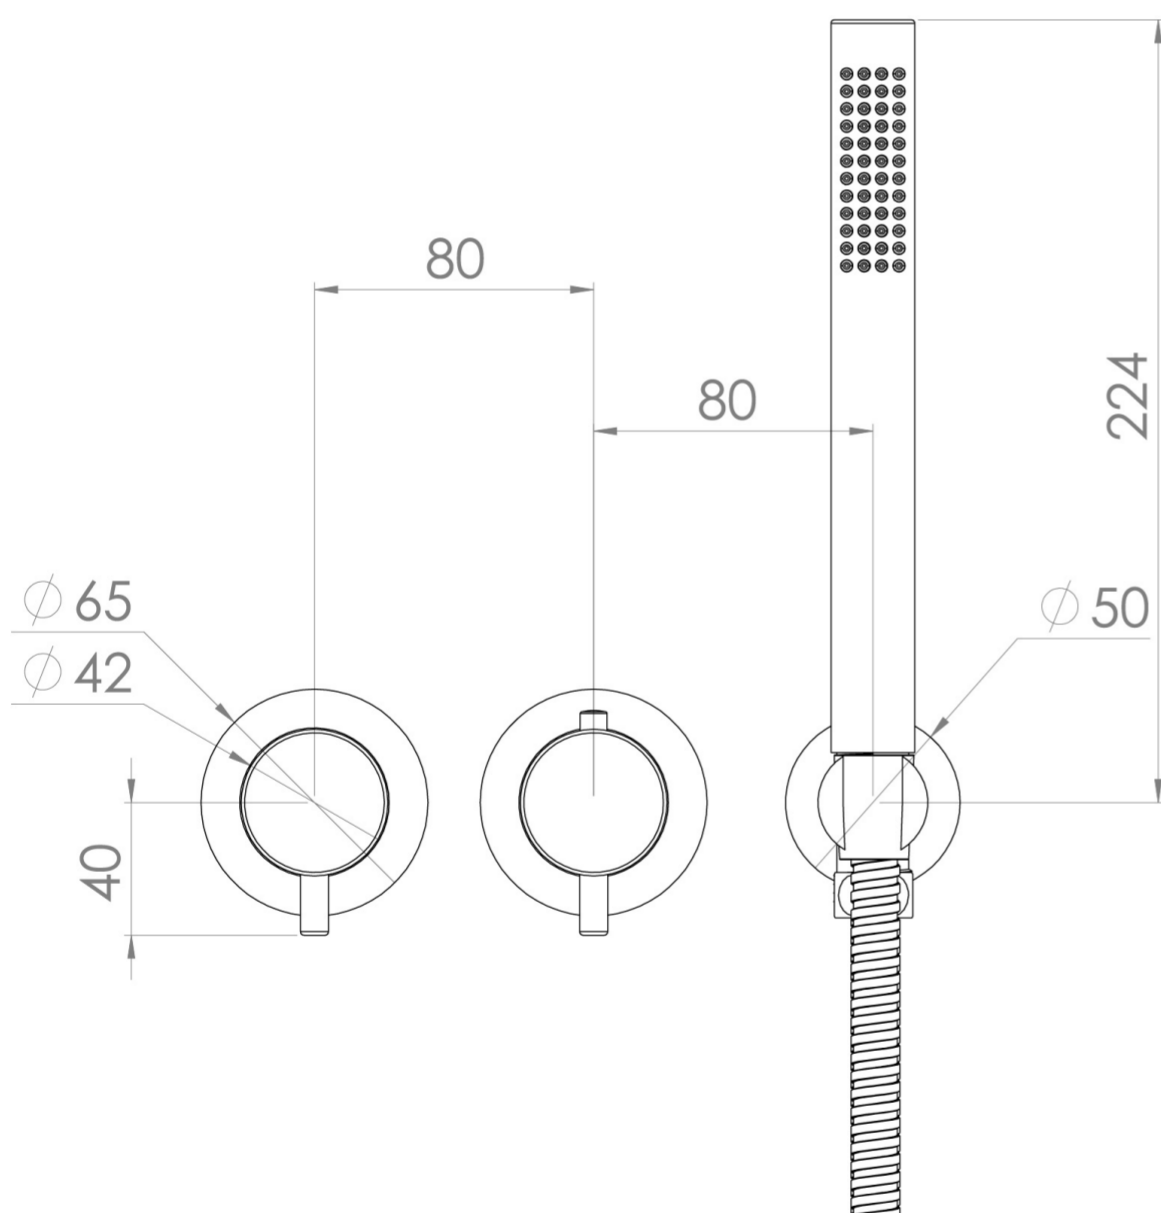

# COS 2 WAY THERMOSTATIC SHOWER RING VALVE KIT - W/ CLASSIC HANDLE & HANDSET - LANDSCAPE - BRUSHED BRASS

**Product Code:** CO320LRV.H.BB

## PRODUCT INFORMATION

<b>Finish:</b>	Brushed Brass (PVD)
<b>Outlets:</b>	2 Outlets
<b>Material</b>	Brass
<b>Guarantee</b>	5 years
<b>Outlets</b>	2

## TECHNICAL DRAWING

## FLOW RATE

- 0.5 Bar - Flowrate: 7.8 l/min
- 1 Bar - Flowrate: 16 l/min
- 2 Bar - Flowrate: 22.5 l/min
- 3 Bar - Flowrate: 28.5 l/min
- 5 Bar - Flowrate: 24.2 l/min

Saneux reserves the right to alter the specifications and product range without prior notice. Dimensions are given as a guide only. Dimensions should not be used for surrounding furniture, fixtures and fittings until the product is on site.