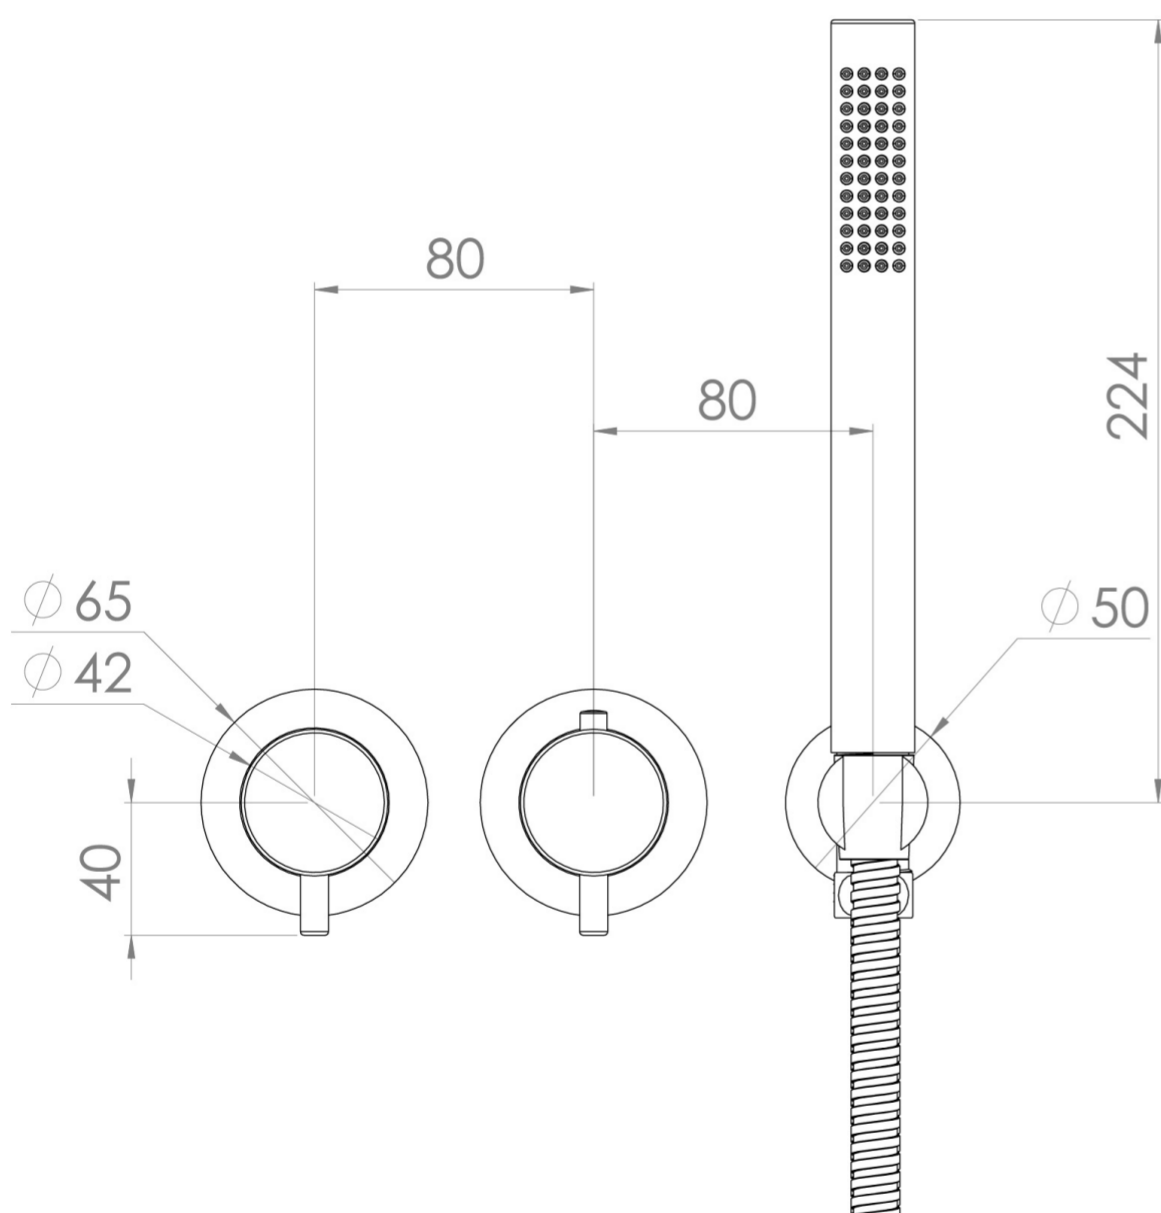

COS 2 WAY THERMOSTATIC SHOWER RING VALVE KIT - W/ CLASSIC HANDLE & HANDSET - LANDSCAPE - BRUSHED BRASS

Product Code: CO320LRV.H.BB

PRODUCT INFORMATION

Finish:	Brushed Brass (PVD)
Outlets:	2 Outlets
Material	Brass
Guarantee	5 years
Outlets	2

TECHNICAL DRAWING

FLOW RATE

- 0.5 Bar - Flowrate: 7.8 l/min
- 1 Bar - Flowrate: 16 l/min
- 2 Bar - Flowrate: 22.5 l/min
- 3 Bar - Flowrate: 28.5 l/min
- 5 Bar - Flowrate: 24.2 l/min

Saneux reserves the right to alter the specifications and product range without prior notice. Dimensions are given as a guide only. Dimensions should not be used for surrounding furniture, fixtures and fittings until the product is on site.