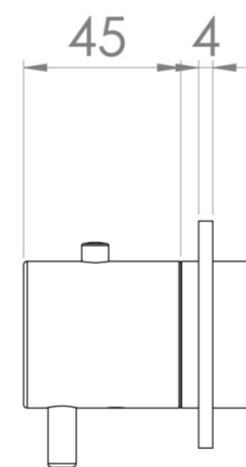

COS 2 WAY THERMOSTATIC SHOWER RING VALVE KIT - W/ CLASSIC HANDLE & HANDSET - LANDSCAPE - BRUSHED BRASS

Product Code: CO320LRV.H.BB

PRODUCT INFORMATION

Finish:	Brushed Brass (PVD)
Outlets:	2 Outlets
Material	Brass
Guarantee	5 years
Outlets	2

TECHNICAL DRAWING

FLOW RATE

- 0.5 Bar - Flowrate: 7.8 l/min
- 1 Bar - Flowrate: 16 l/min
- 2 Bar - Flowrate: 22.5 l/min
- 3 Bar - Flowrate: 28.5 l/min
- 5 Bar - Flowrate: 24.2 l/min

Saneux reserves the right to alter the specifications and product range without prior notice. Dimensions are given as a guide only. Dimensions should not be used for surrounding furniture, fixtures and fittings until the product is on site.