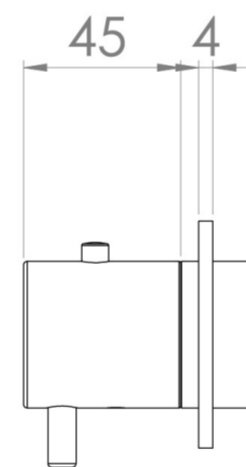

FLOW RATE

- 0.5 Bar - Flowrate: 7.8 l/min
- 1 Bar - Flowrate: 16 l/min
- 2 Bar - Flowrate: 22.5 l/min
- 3 Bar - Flowrate: 28.5 l/min
- 5 Bar - Flowrate: 24.2 l/min