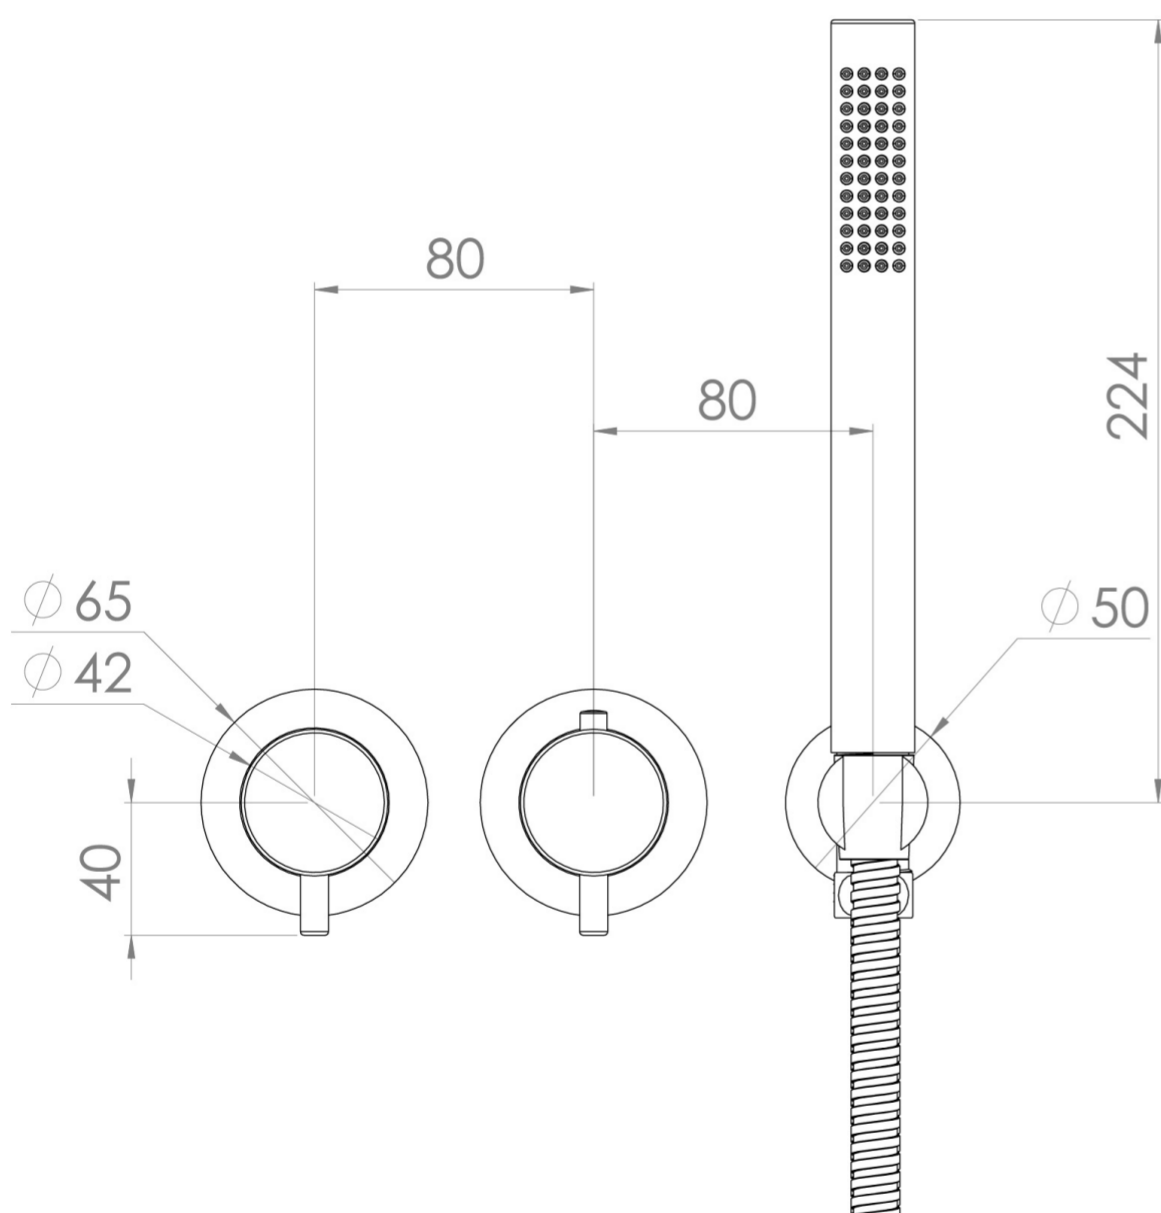

COS 2 WAY THERMOSTATIC SHOWER RING VALVE KIT - W/ CLASSIC HANDLE & HANDSET - LANDSCAPE - CHROME

Product Code: CO320LRV.H

PRODUCT INFORMATION

Finish:	Chrome
Outlets:	2 Outlets
Material	Brass
Guarantee	5 years
Outlets	2

TECHNICAL DRAWING

FLOW RATE

- 0.5 Bar - Flowrate: 7.8 l/min
- 1 Bar - Flowrate: 16 l/min
- 2 Bar - Flowrate: 22.5 l/min
- 3 Bar - Flowrate: 28.5 l/min
- 5 Bar - Flowrate: 24.2 l/min

Saneux reserves the right to alter the specifications and product range without prior notice. Dimensions are given as a guide only. Dimensions should not be used for surrounding furniture, fixtures and fittings until the product is on site.