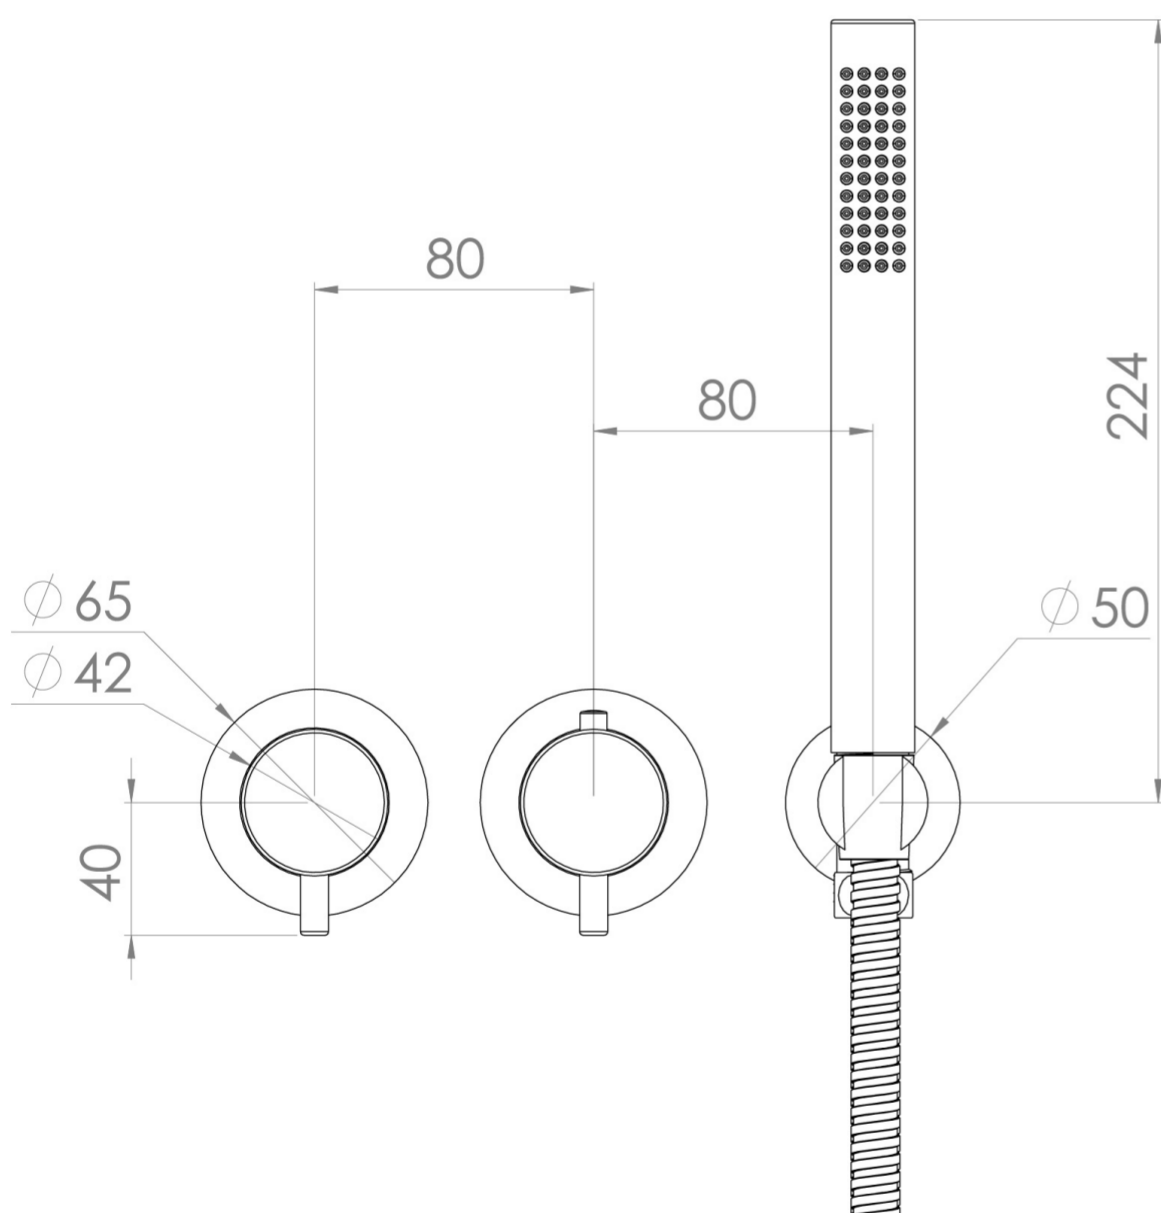

COS 2 WAY THERMOSTATIC SHOWER RING VALVE KIT - W/ CLASSIC HANDLE & HANDSET - LANDSCAPE - CHROME

Product Code: CO320LRV.H

PRODUCT INFORMATION

| | |
|-----------|-----------|
| Finish: | Chrome |
| Outlets: | 2 Outlets |
| Material | Brass |
| Guarantee | 5 years |
| Outlets | 2 |

TECHNICAL DRAWING

FLOW RATE

- 0.5 Bar - Flowrate: 7.8 l/min
- 1 Bar - Flowrate: 16 l/min
- 2 Bar - Flowrate: 22.5 l/min
- 3 Bar - Flowrate: 28.5 l/min
- 5 Bar - Flowrate: 24.2 l/min

Saneux reserves the right to alter the specifications and product range without prior notice. Dimensions are given as a guide only. Dimensions should not be used for surrounding furniture, fixtures and fittings until the product is on site.