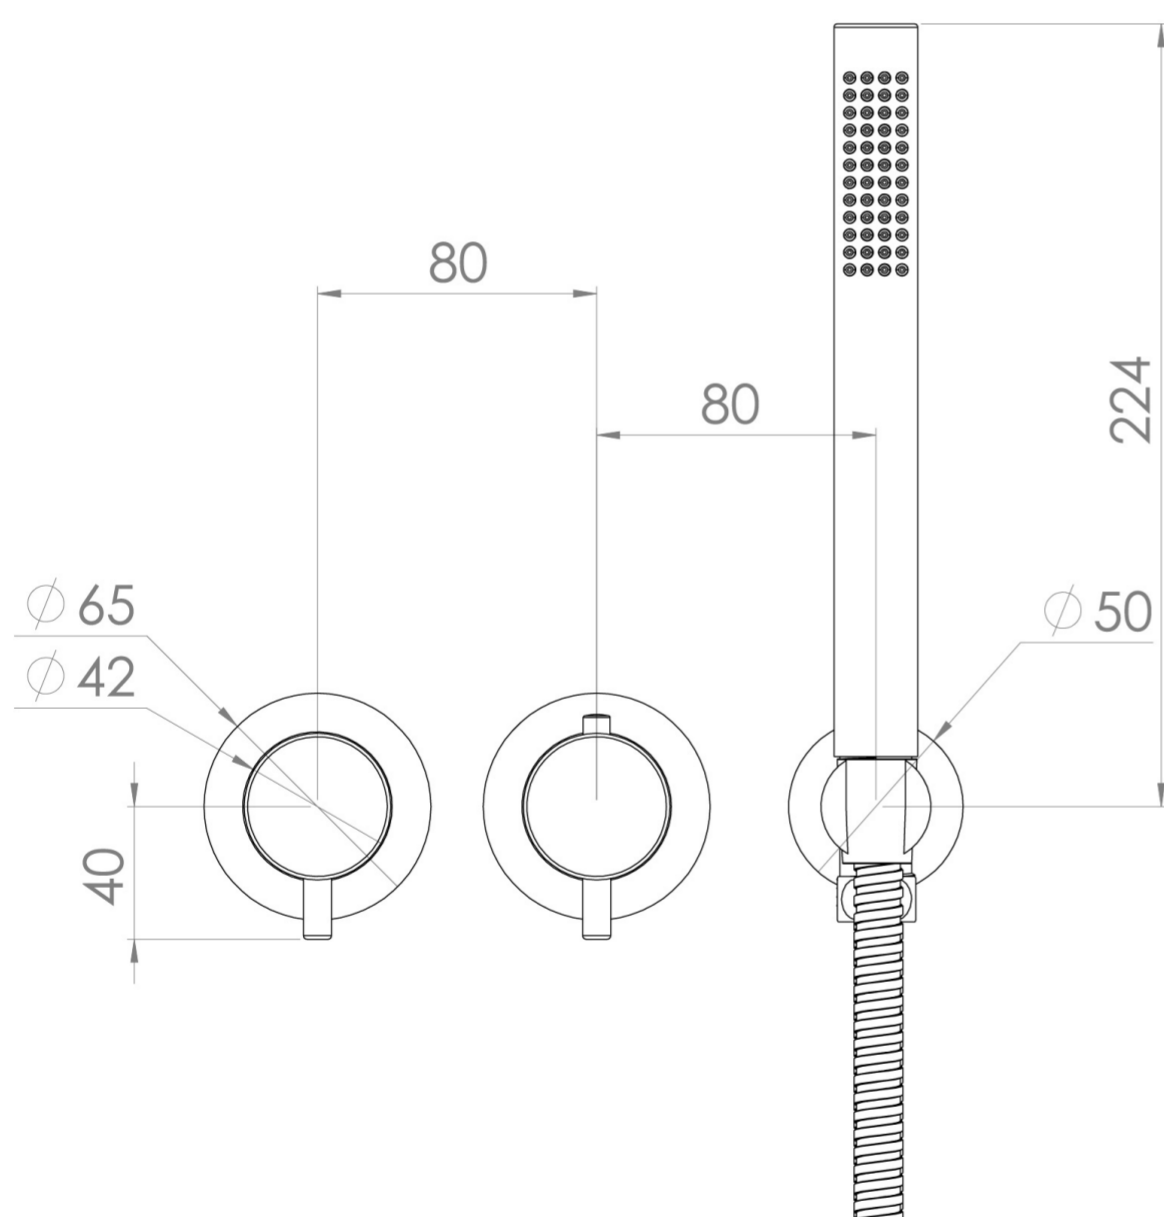

# COS 2 WAY THERMOSTATIC SHOWER RING VALVE KIT - W/ CLASSIC HANDLE & HANDSET - LANDSCAPE - CHROME

Product Code: CO320LRV.H

## PRODUCT INFORMATION

Finish:	Chrome
Outlets:	2 Outlets
Material	Brass
Guarantee	5 years
Outlets	2

## TECHNICAL DRAWING

## FLOW RATE

- 0.5 Bar - Flowrate: 7.8 l/min
- 1 Bar - Flowrate: 16 l/min
- 2 Bar - Flowrate: 22.5 l/min
- 3 Bar - Flowrate: 28.5 l/min
- 5 Bar - Flowrate: 24.2 l/min

Saneux reserves the right to alter the specifications and product range without prior notice. Dimensions are given as a guide only. Dimensions should not be used for surrounding furniture, fixtures and fittings until the product is on site.