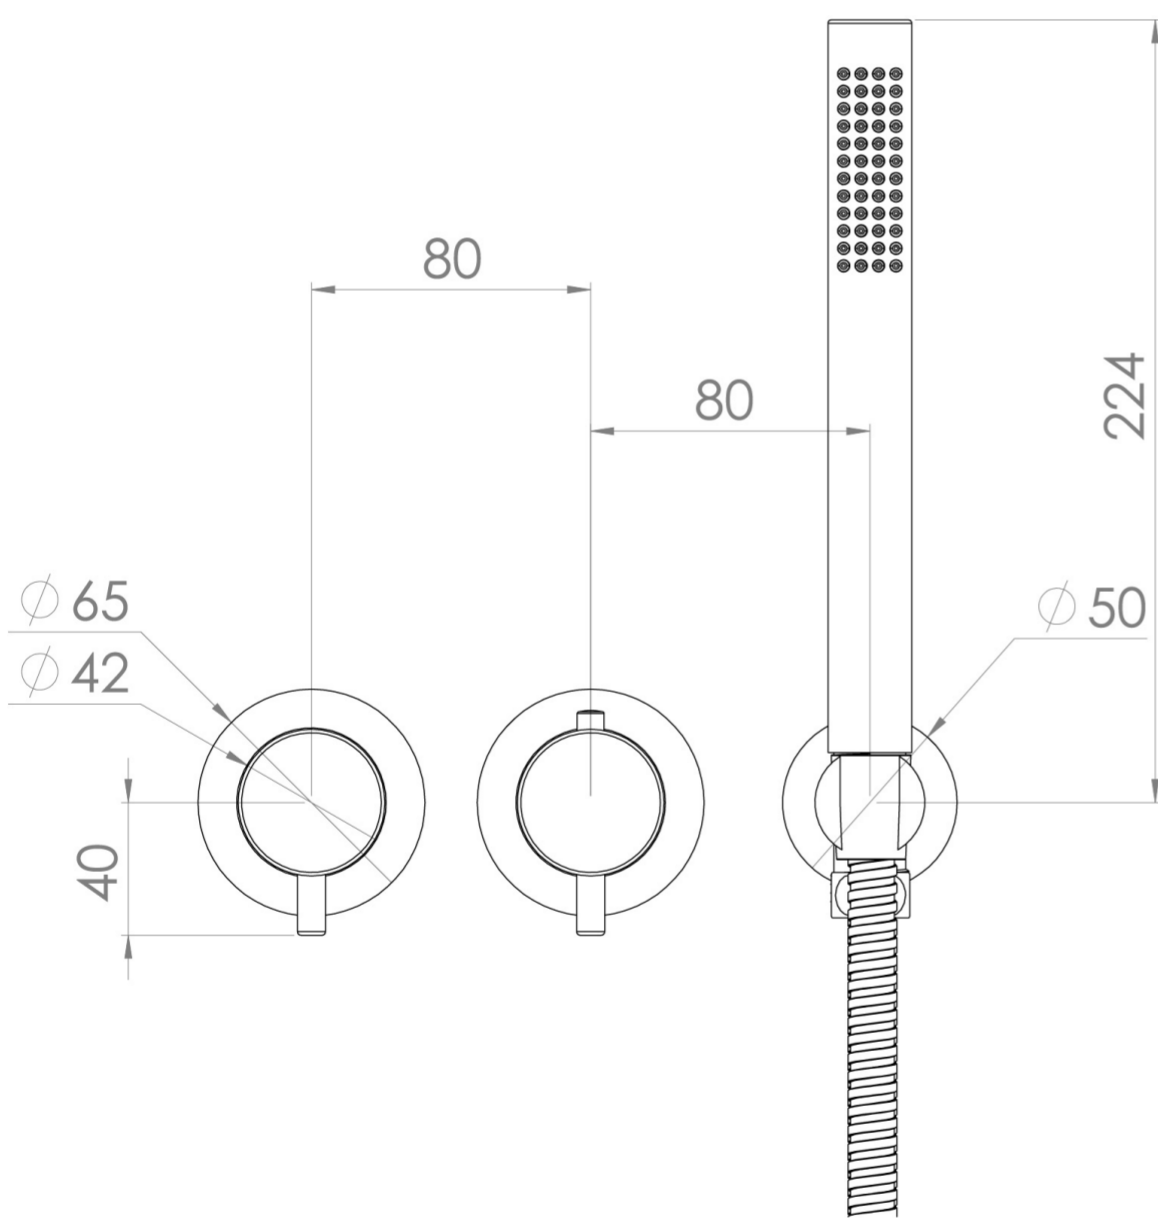

COS 2 WAY THERMOSTATIC SHOWER RING VALVE KIT - W/ CLASSIC HANDLE & HANDSET - LANDSCAPE - CHROME

Product Code: CO320LRV.H

PRODUCT INFORMATION

Finish:	Chrome
Outlets:	2 Outlets
Material	Brass
Guarantee	5 years
Outlets	2

TECHNICAL DRAWING

FLOW RATE

- 0.5 Bar - Flowrate: 7.8 l/min
- 1 Bar - Flowrate: 16 l/min
- 2 Bar - Flowrate: 22.5 l/min
- 3 Bar - Flowrate: 28.5 l/min
- 5 Bar - Flowrate: 24.2 l/min

Saneux reserves the right to alter the specifications and product range without prior notice. Dimensions are given as a guide only. Dimensions should not be used for surrounding furniture, fixtures and fittings until the product is on site.