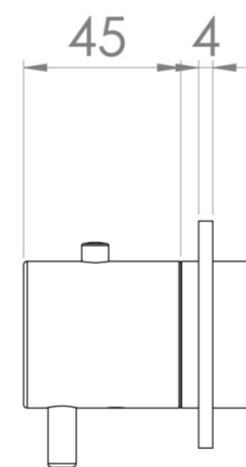

COS 2 WAY THERMOSTATIC SHOWER RING VALVE KIT - W/ CLASSIC HANDLE & HANDSET - LANDSCAPE - CHROME

Product Code: CO320LRV.H

PRODUCT INFORMATION

Finish:	Chrome
Outlets:	2 Outlets
Material	Brass
Guarantee	5 years
Outlets	2

TECHNICAL DRAWING

FLOW RATE

- 0.5 Bar - Flowrate: 7.8 l/min
- 1 Bar - Flowrate: 16 l/min
- 2 Bar - Flowrate: 22.5 l/min
- 3 Bar - Flowrate: 28.5 l/min
- 5 Bar - Flowrate: 24.2 l/min

Saneux reserves the right to alter the specifications and product range without prior notice. Dimensions are given as a guide only. Dimensions should not be used for surrounding furniture, fixtures and fittings until the product is on site.