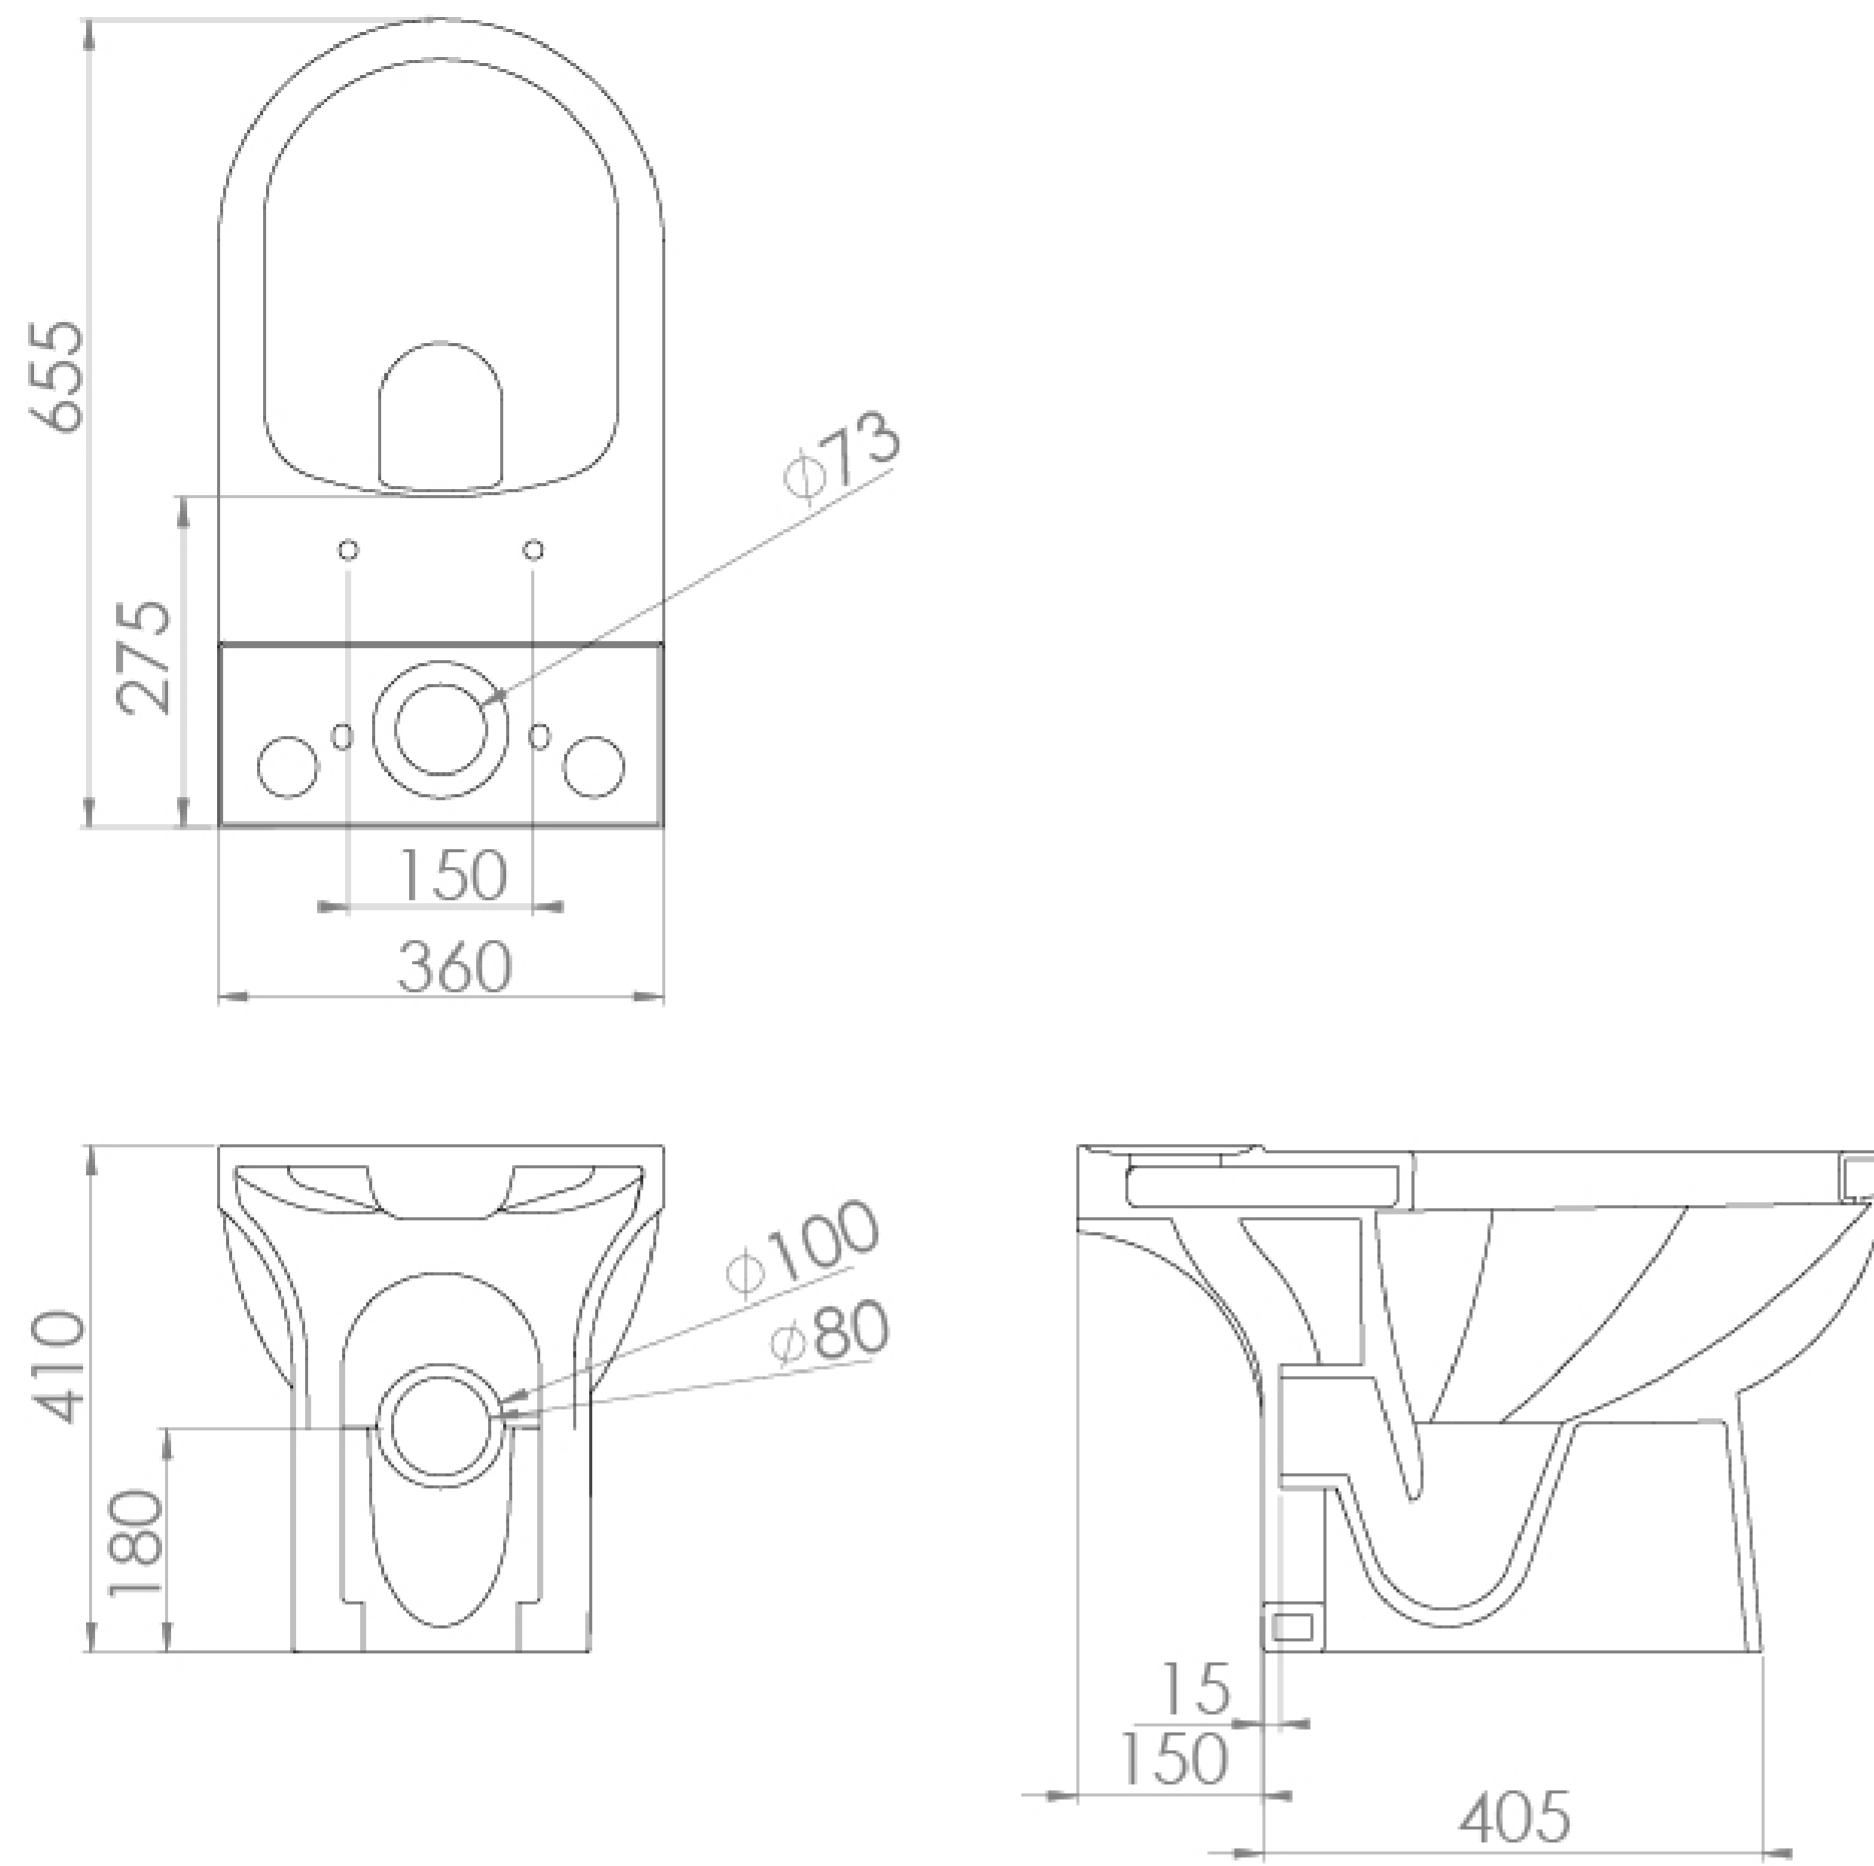

TECHNICAL DRAWING

Saneux reserves the right to alter the specifications and product range without prior notice. Dimensions are given as a guide only. Dimensions should not be used for surrounding furniture, fixtures and fittings until the product is on site.

<https://saneux.com/products/austen-close-coupled-open-back-wc-pan>