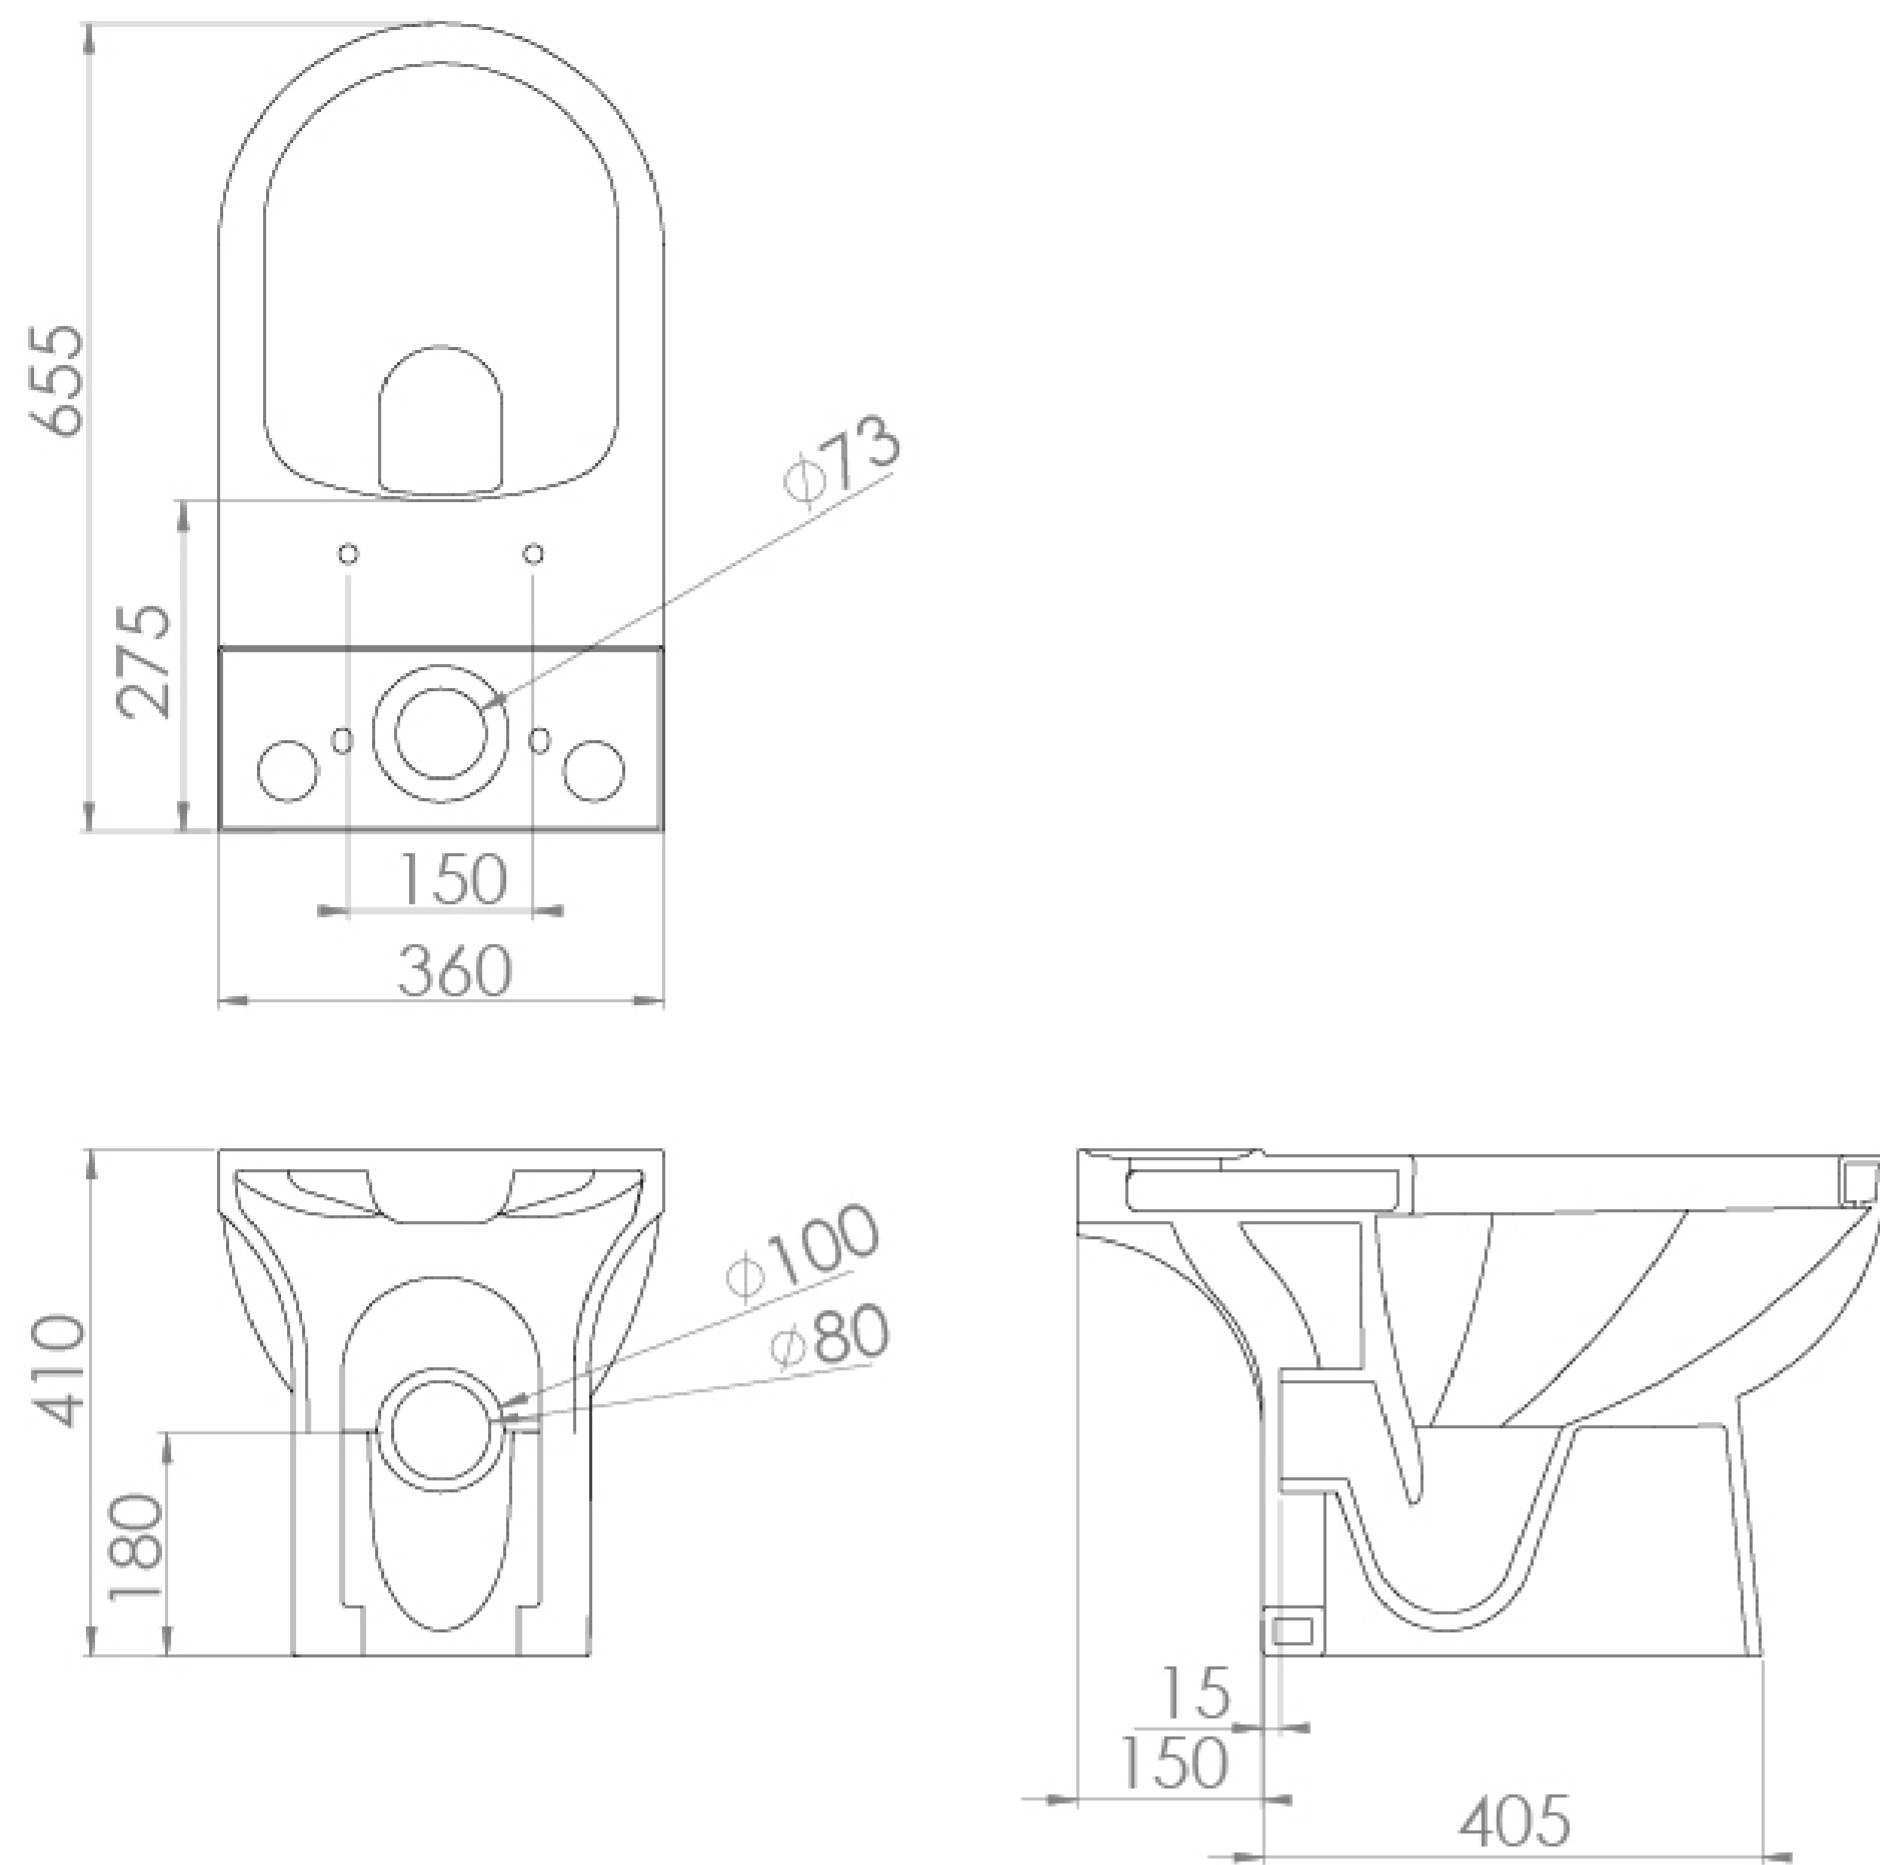

TECHNICAL DRAWING

Saneux reserves the right to alter the specifications and product range without prior notice. Dimensions are given as a guide only. Dimensions should not be used for surrounding furniture, fixtures and fittings until the product is on site.

<https://saneux.com/products/austen-close-coupled-open-back-wc-pan>