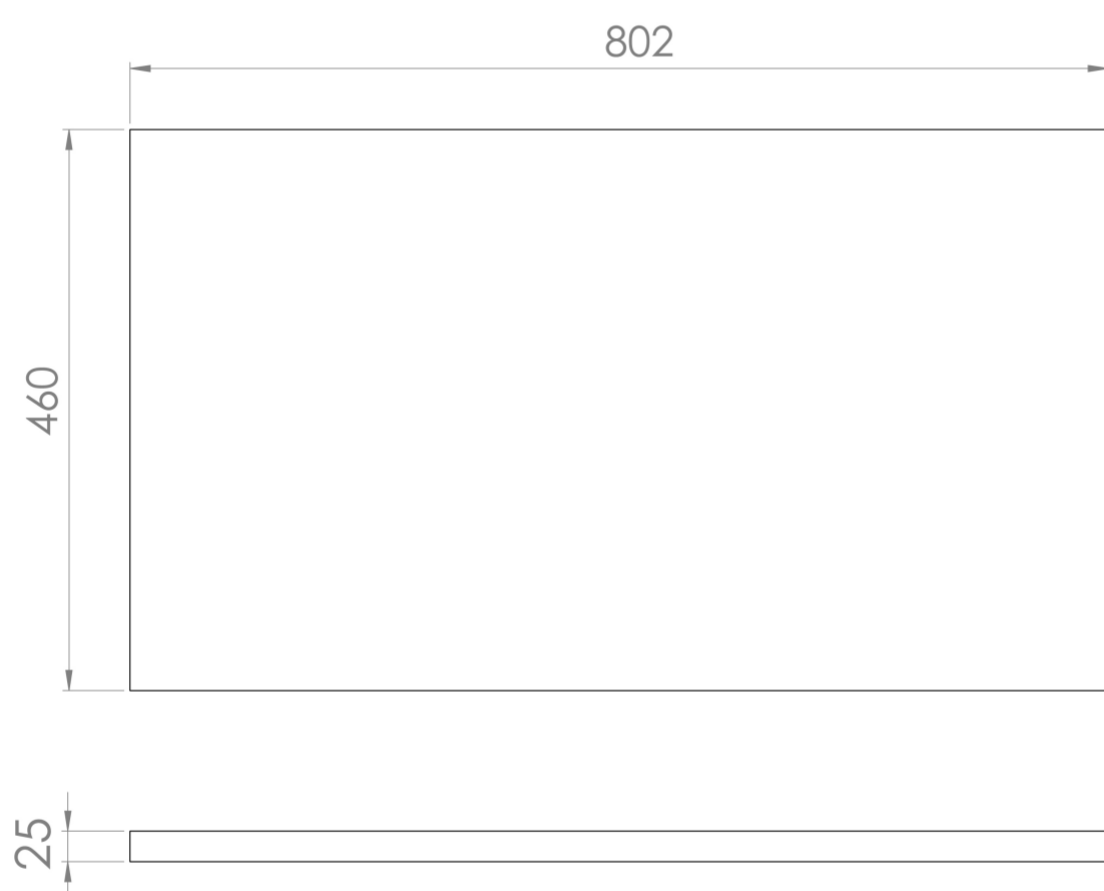

UNI 80CM COUNTERTOP - MATTE WHITE 25MM

Product Code: UN080T.MW.2

PRODUCT INFORMATION

Finish: Matte White

Height: 25mm

Width: 802mm

Depth: 460mm

Material: MDF

Guarantee: 5 years

Compatible Unit(s)

UN080W1.MA, UN080W2.MA,
UN080W1.MW, UN080W2.MW,
UN080W1.EO, UN080W2.EO,
UNI080W1.EO, UNI080W1.MW,
UNI080W1.MA, UNI080W2.EO,
UNI080W2.MW, UNI080W2.MA

TECHNICAL DRAWING

Saneux reserves the right to alter the specifications and product range without prior notice. Dimensions are given as a guide only. Dimensions should not be used for surrounding furniture, fixtures and fittings until the product is on site.