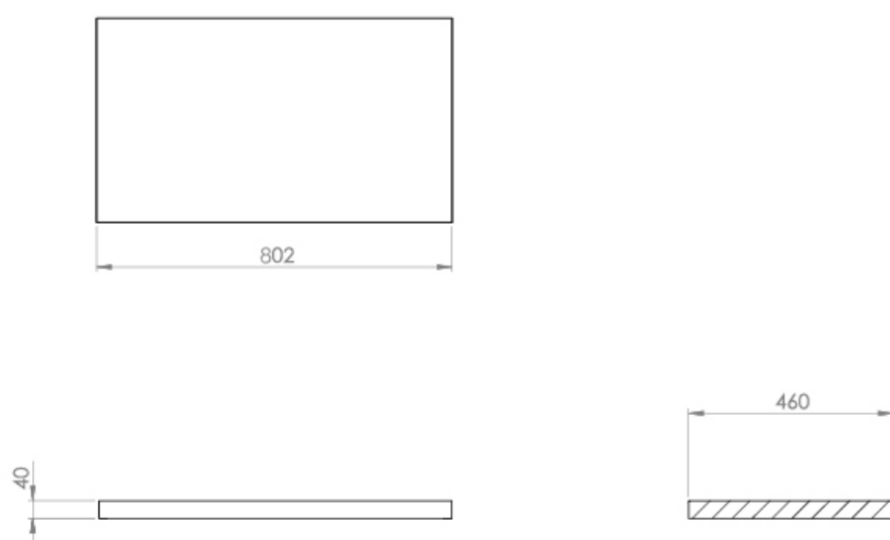

UNI 80CM COUNTERTOP - MATTE ANTHRACITE

PRODUCT INFORMATION

Finish:	Matte Anthracite
Height:	40mm
Width:	802mm
Depth:	460mm
Material:	Plywood
Weight:	12.4kg

Product Code: UN080T.MA

DESCRIPTION

We've kept the UNI collection at a low profile - quite literally. It carries a vast range of slim profile basins with handle-less drawer units to help you to create a contemporary bathroom.

Go for a countertop and unit combination with this 80cm matte anthracite countertop that can be paired with the 80cm drawer units within the UNI range, and finish it off with one of our countertop basins from our SIENNA range.

TECHNICAL DRAWING

Saneux reserves the right to alter the specifications and product range without prior notice. Dimensions are given as a guide only. Dimensions should not be used for surrounding furniture, fixtures and fittings until the product is on site.