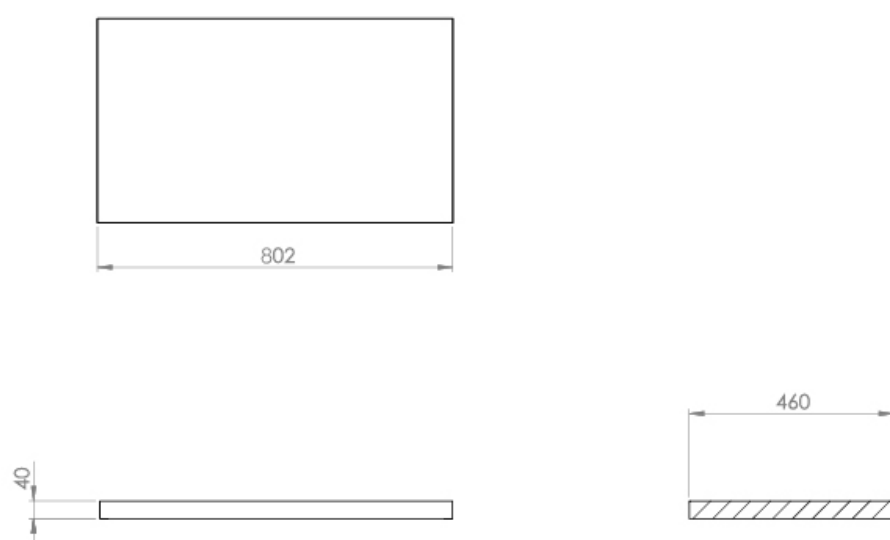

UNI 80CM COUNTERTOP - MATTE ANTHRACITE

PRODUCT INFORMATION

Finish:	Matte Anthracite
Height:	40mm
Width:	802mm
Depth:	460mm
Material:	Plywood
Weight:	12.4kg

Product Code: UN080T.MA

DESCRIPTION

We've kept the UNI collection at a low profile - quite literally. It carries a vast range of slim profile basins with handle-less drawer units to help you to create a contemporary bathroom.

Go for a countertop and unit combination with this 80cm matte anthracite countertop that can be paired with the 80cm drawer units within the UNI range, and finish it off with one of our countertop basins from our SIENNA range.

TECHNICAL DRAWING

Saneux reserves the right to alter the specifications and product range without prior notice. Dimensions are given as a guide only. Dimensions should not be used for surrounding furniture, fixtures and fittings until the product is on site.