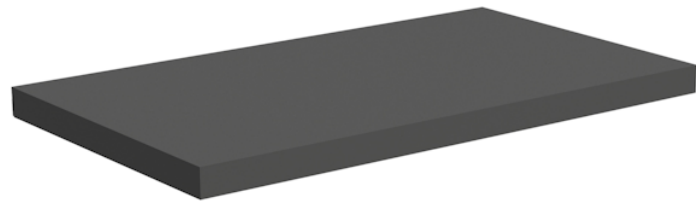

UNI 80CM COUNTERTOP - MATTE ANTHRACITE

PRODUCT INFORMATION

Finish:	Matte Anthracite
Height:	40mm
Width:	802mm
Depth:	460mm
Material:	Plywood
Weight:	12.4kg

Product Code: UN080T.MA

DESCRIPTION

We've kept the UNI collection at a low profile - quite literally. It carries a vast range of slim profile basins with handle-less drawer units to help you to create a contemporary bathroom.

Go for a countertop and unit combination with this 80cm matte anthracite countertop that can be paired with the 80cm drawer units within the UNI range, and finish it off with one of our countertop basins from our SIENNA range.