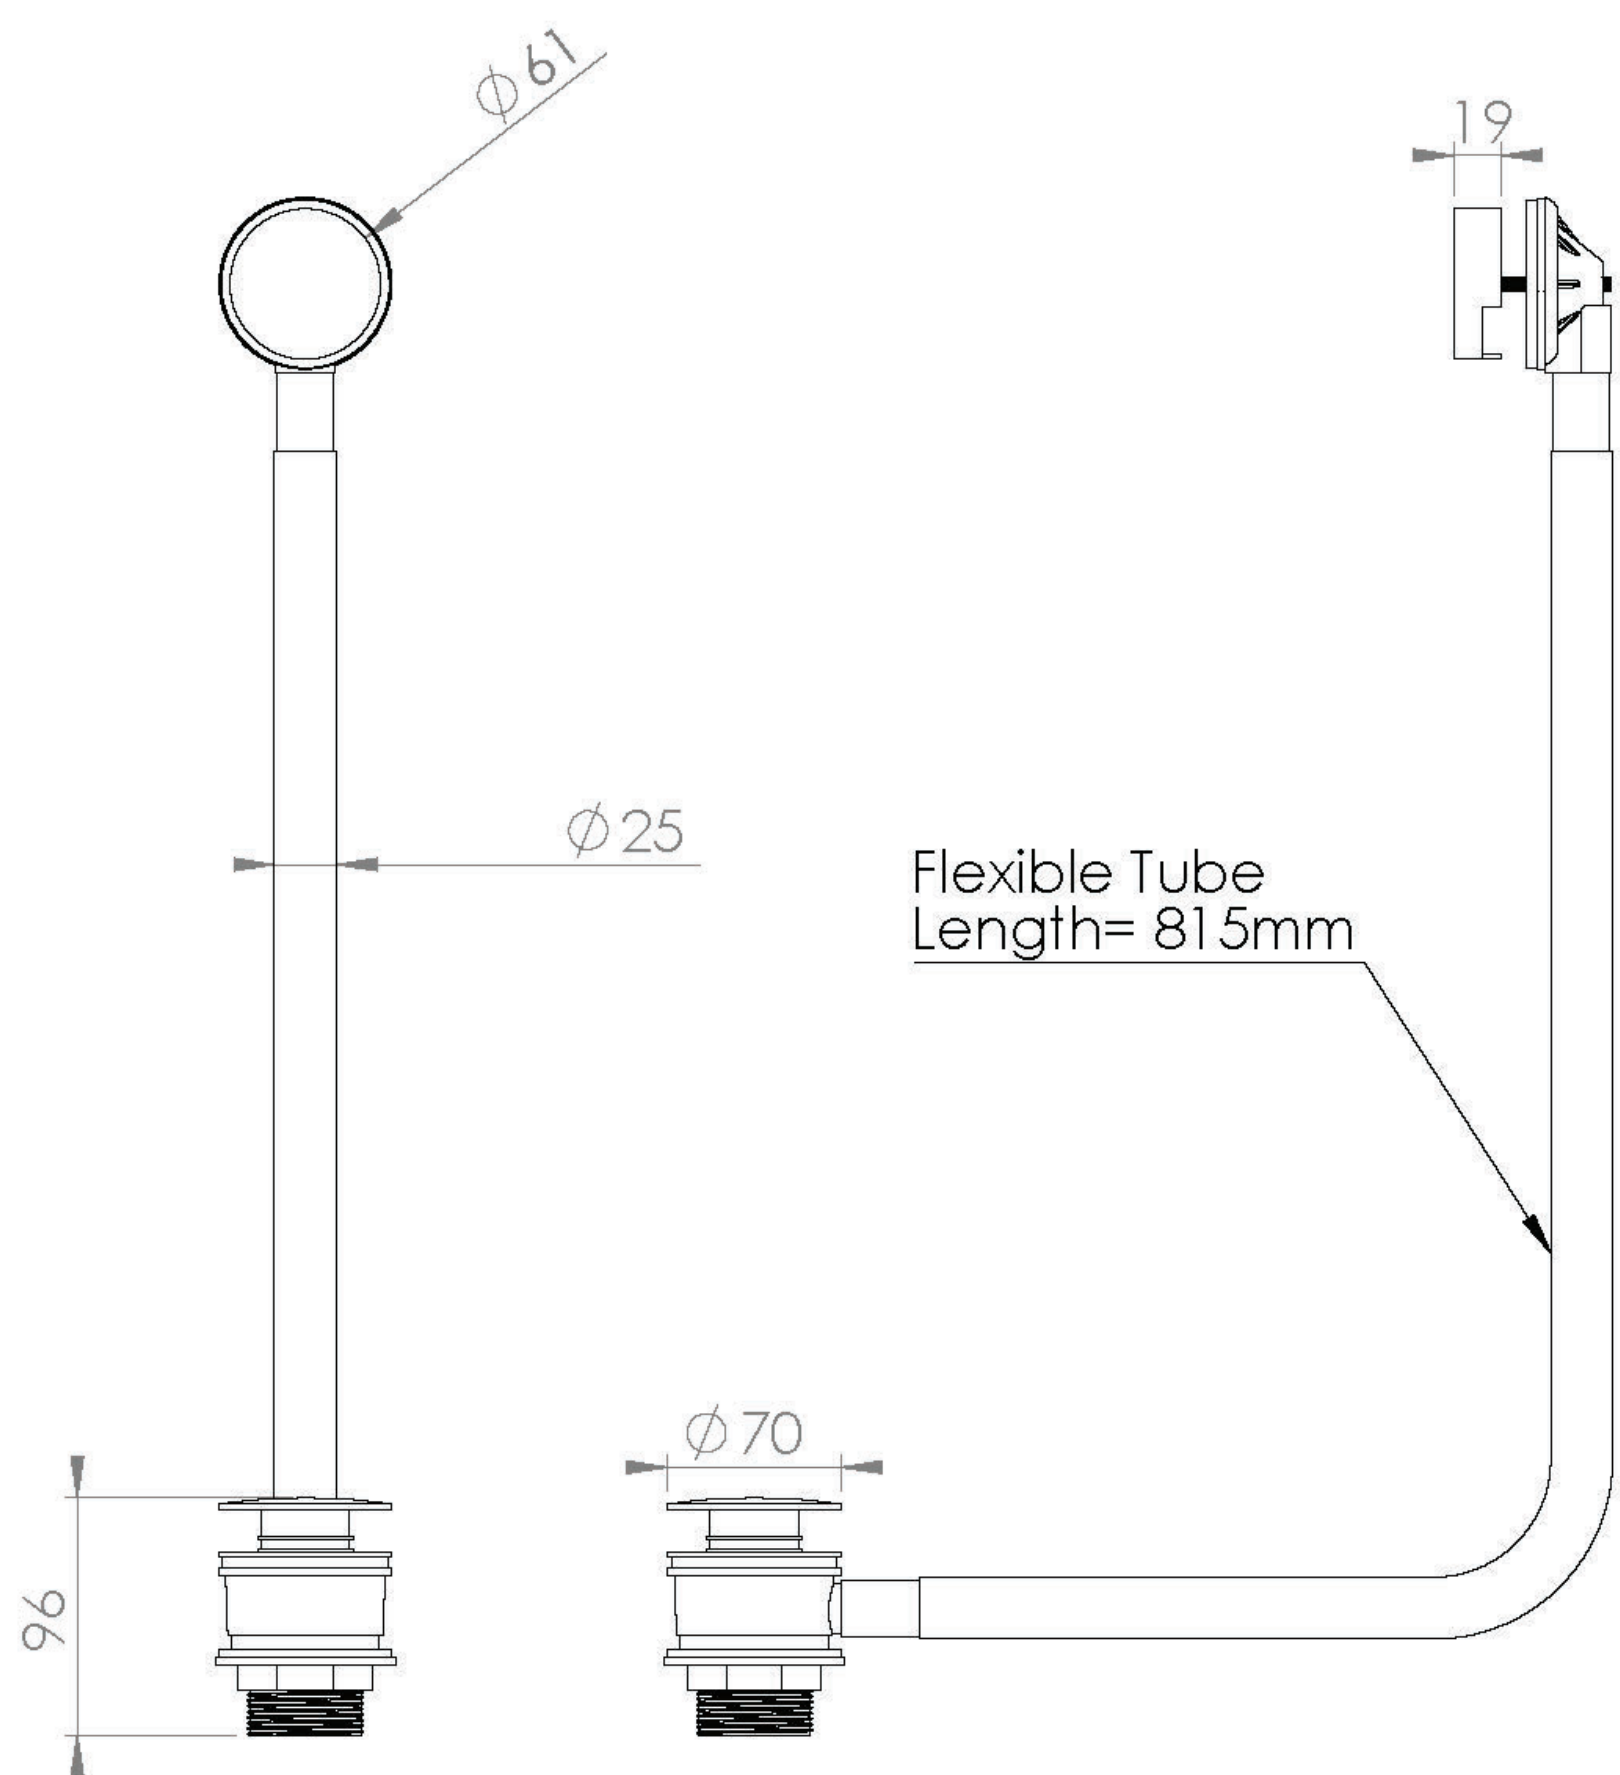

COS OVERFLOW & CLICKER WASTE - SATIN BLACK

PRODUCT INFORMATION

Finish:	Satin Black, Satin Black (PVD)
Material	Brass
Weight	0.56kg

Product Code: CO098.SB

DESCRIPTION

The COS collection was designed to create brassware that was both modern and classic to suit any style of bathroom.

This COS overflow and clicker waste is a great option for your bath if you have a separate bath filler or spout, and will perfectly match any of our built-in baths.

TECHNICAL DRAWING

Saneux reserves the right to alter the specifications and product range without prior notice. Dimensions are given as a guide only. Dimensions should not be used for surrounding furniture, fixtures and fittings until the product is on site.

<https://saneux.com/products/cos-overflow-clicker-waste-satin-black>