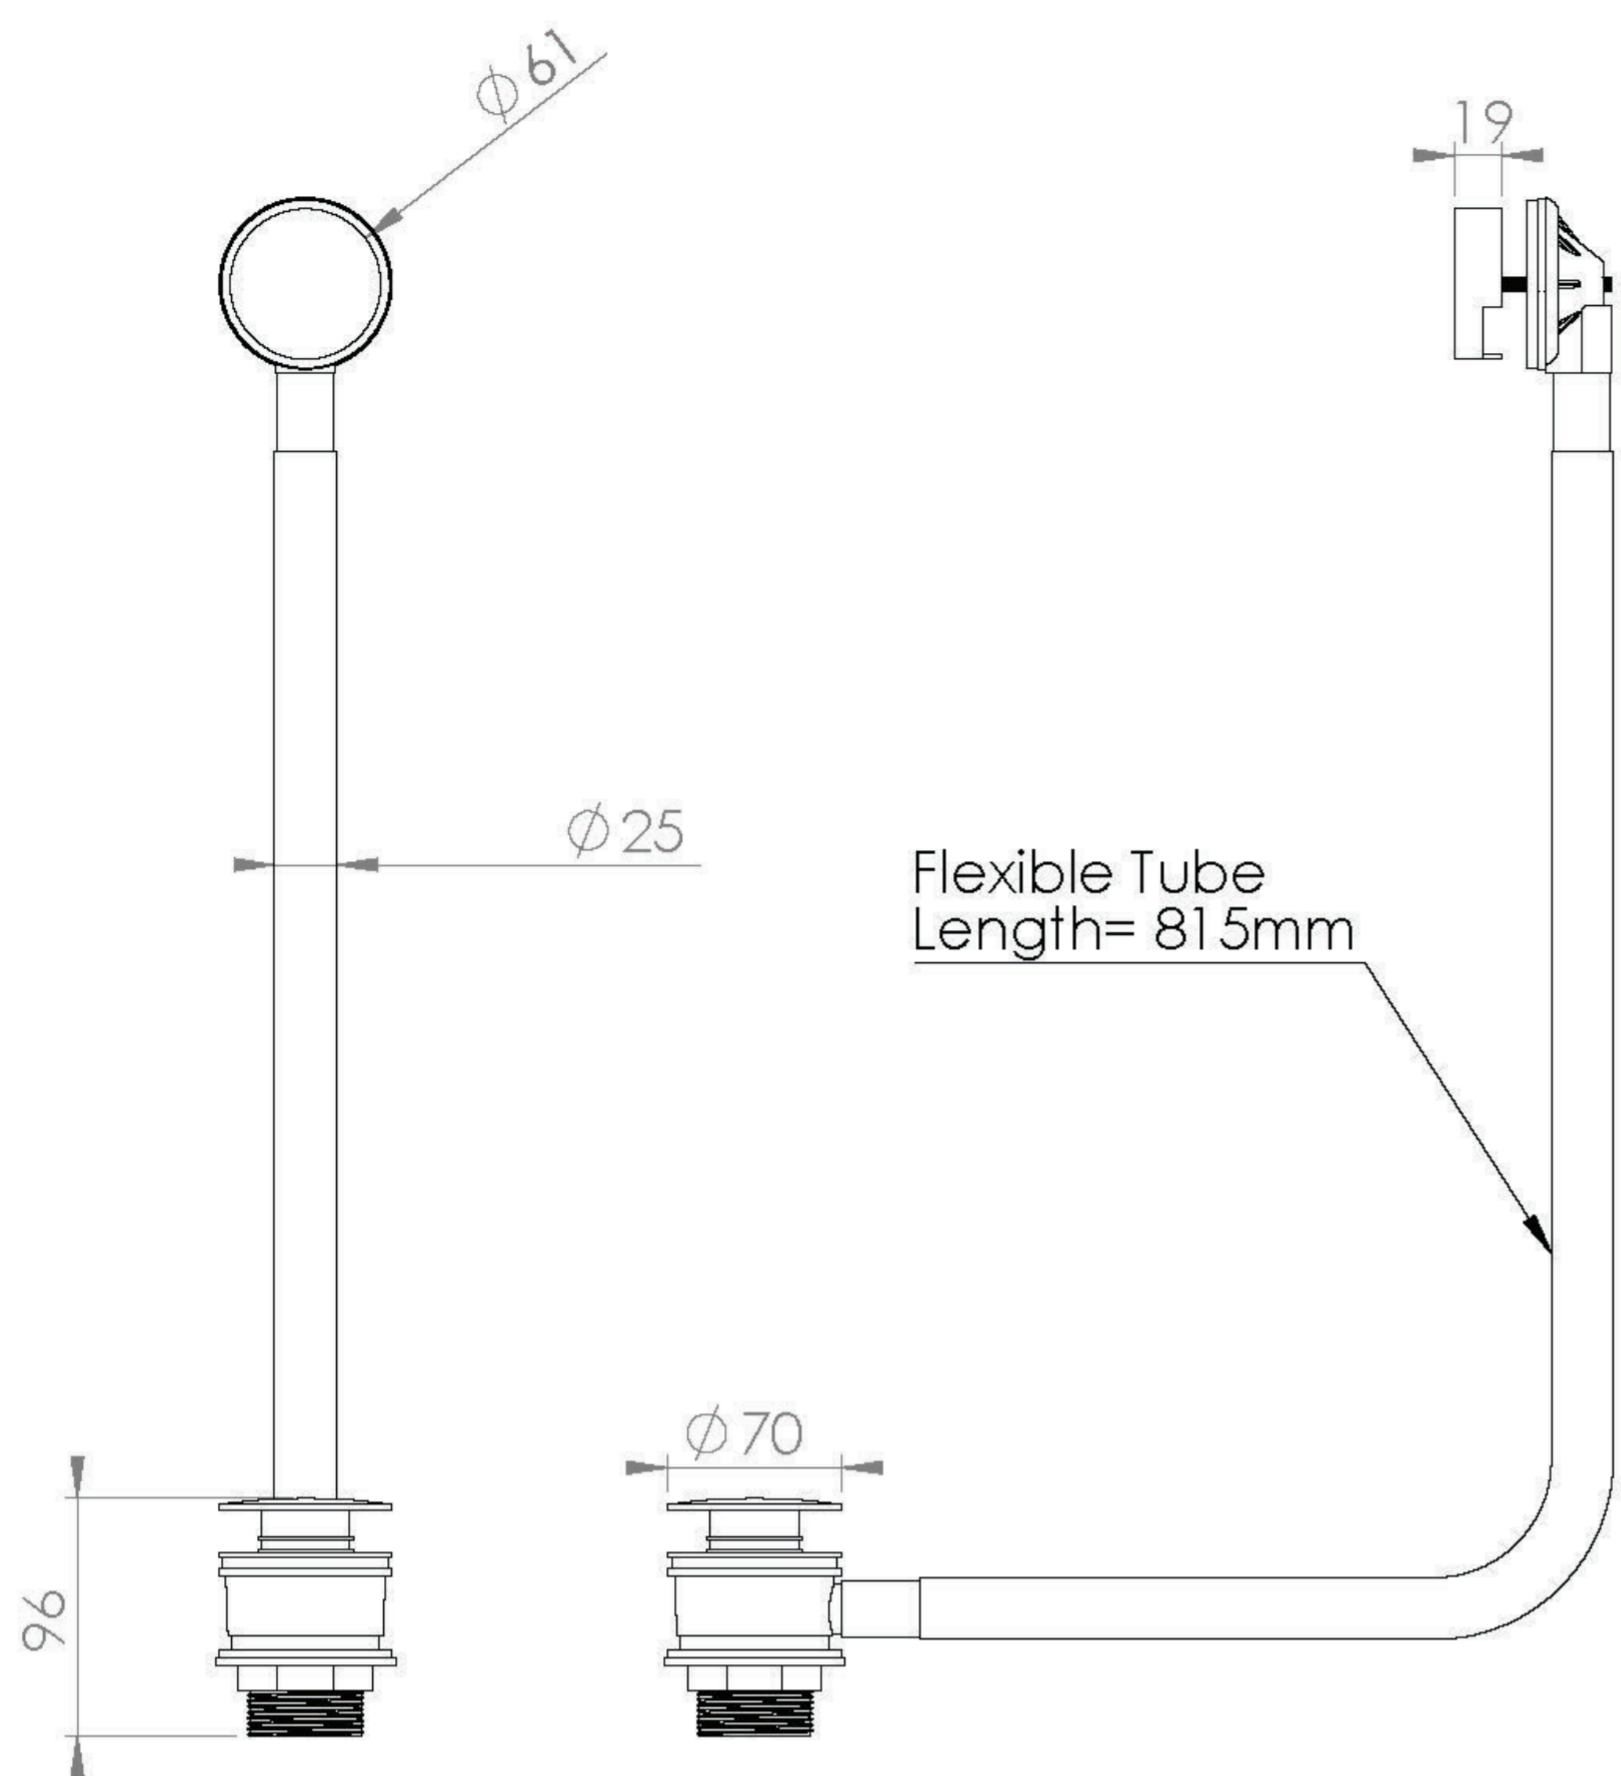

COS OVERFLOW & CLICKER WASTE - SATIN BLACK

PRODUCT INFORMATION

Finish:	Satin Black, Satin Black (PVD)
Material	Brass
Weight	0.56kg

Product Code: CO098.SB

DESCRIPTION

The COS collection was designed to create brassware that was both modern and classic to suit any style of bathroom.

This COS overflow and clicker waste is a great option for your bath if you have a separate bath filler or spout, and will perfectly match any of our built-in baths.

TECHNICAL DRAWING

Saneux reserves the right to alter the specifications and product range without prior notice. Dimensions are given as a guide only. Dimensions should not be used for surrounding furniture, fixtures and fittings until the product is on site.

<https://saneux.com/products/cos-overflow-clicker-waste-satin-black>