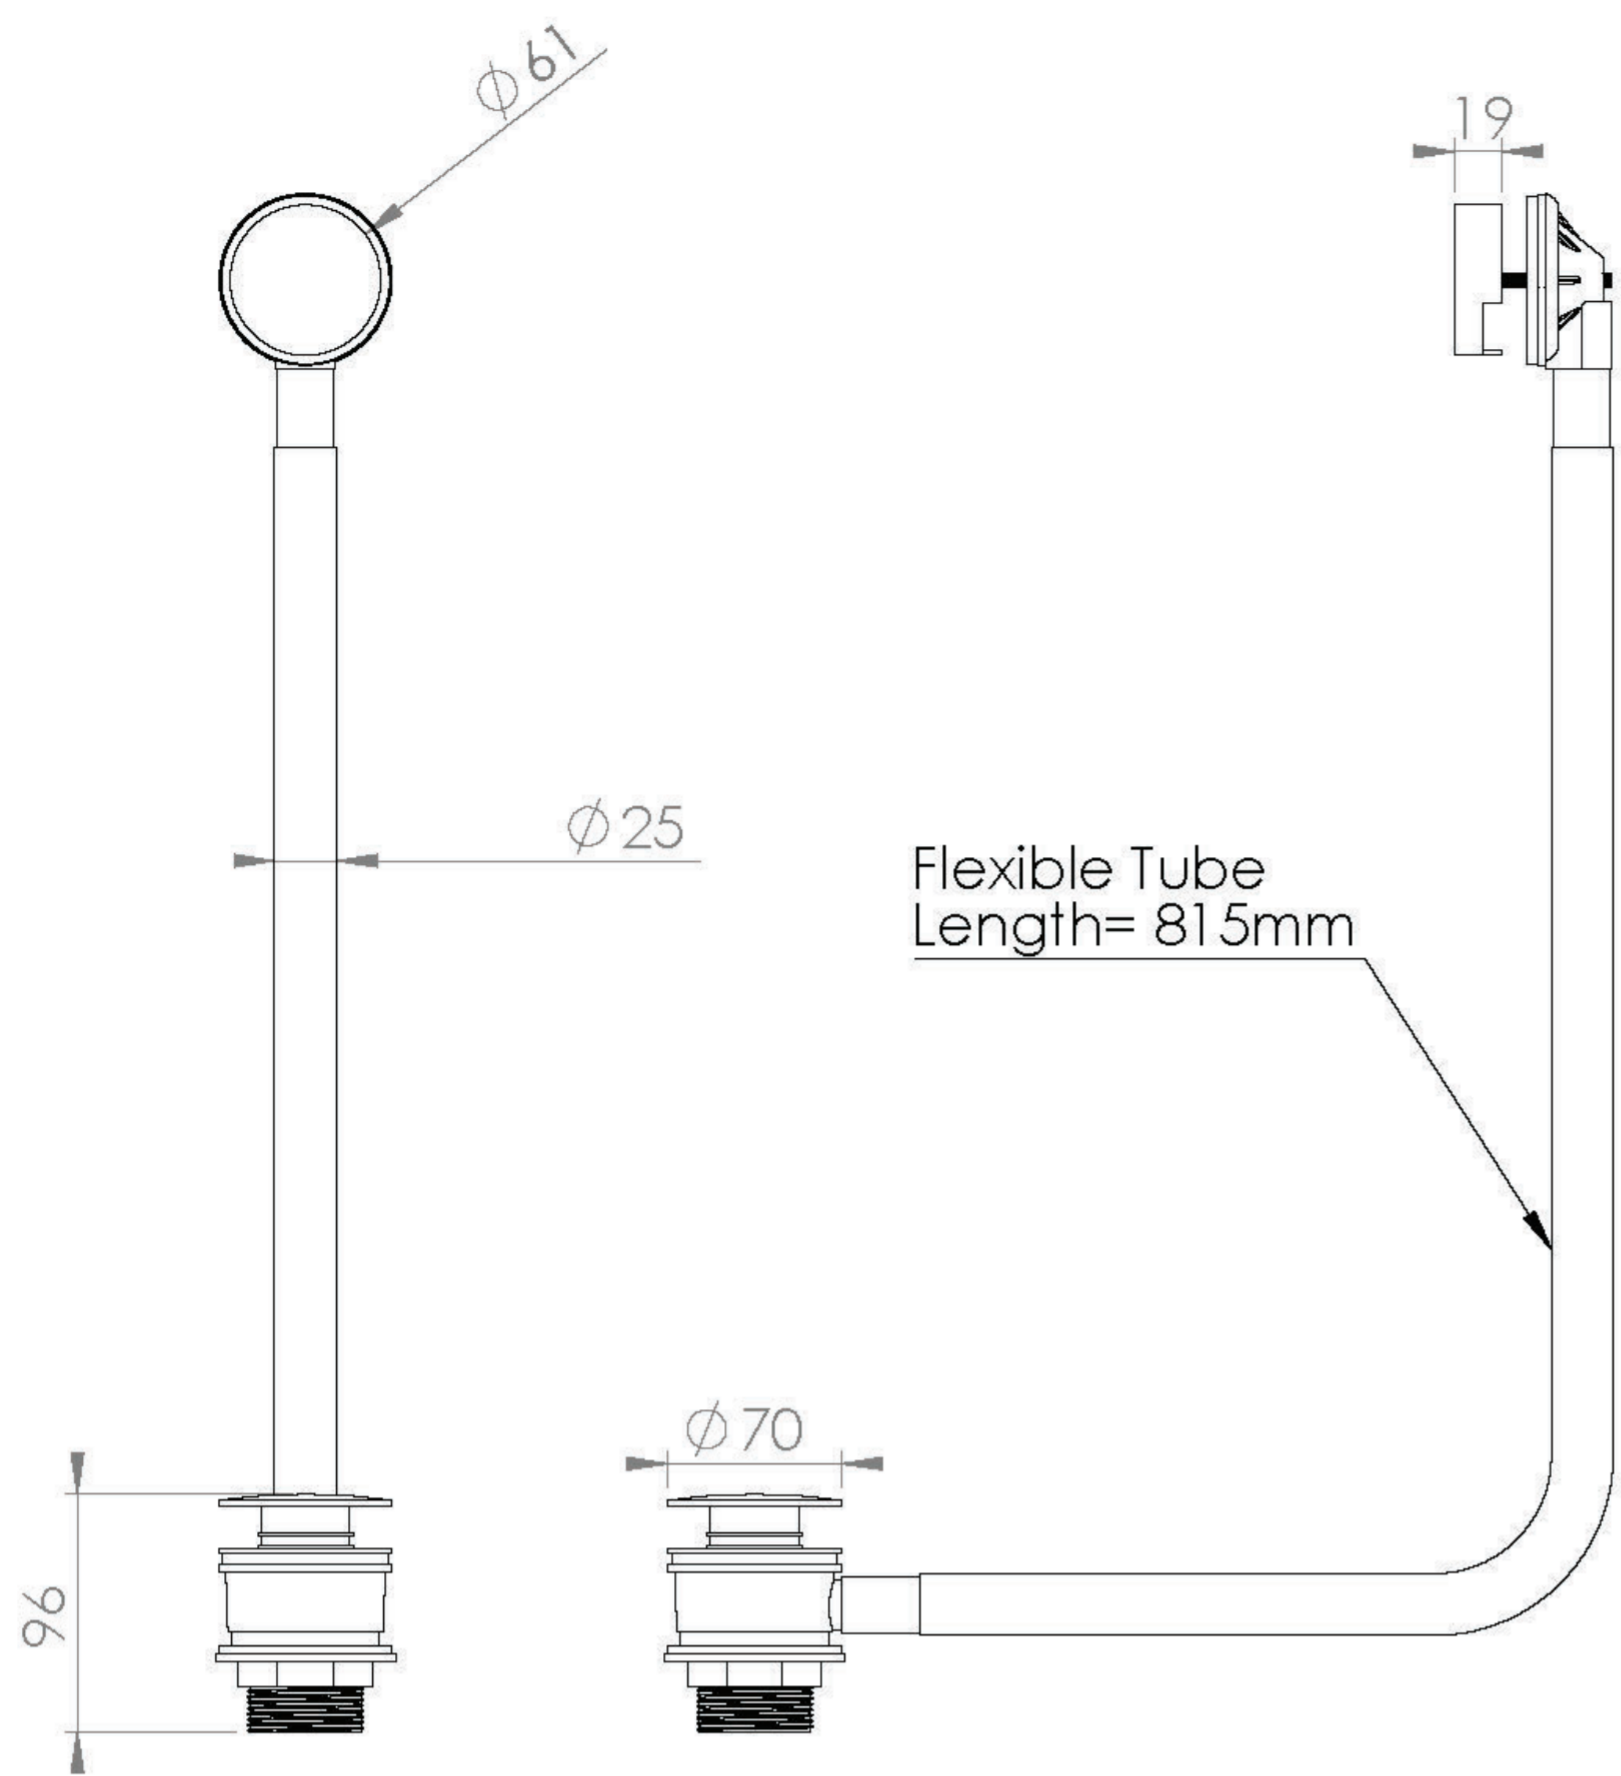

COS OVERFLOW & CLICKER WASTE - SATIN BLACK

PRODUCT INFORMATION

Finish:	Satin Black, Satin Black (PVD)
Material	Brass
Weight	0.56kg

Product Code: CO098.SB

DESCRIPTION

The COS collection was designed to create brassware that was both modern and classic to suit any style of bathroom.

This COS overflow and clicker waste is a great option for your bath if you have a separate bath filler or spout, and will perfectly match any of our built-in baths.

TECHNICAL DRAWING

Saneux reserves the right to alter the specifications and product range without prior notice. Dimensions are given as a guide only. Dimensions should not be used for surrounding furniture, fixtures and fittings until the product is on site.

<https://saneux.com/products/cos-overflow-clicker-waste-satin-black>