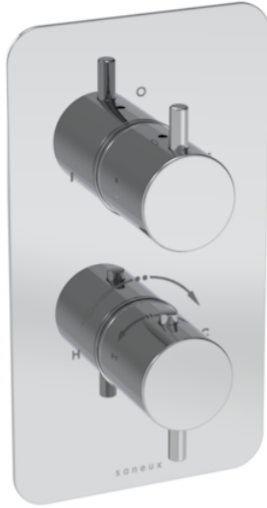

COS 1 WAY THERMOSTATIC SHOWER VALVE KIT W/ CLASSIC HANDLE - CHROME

PRODUCT INFORMATION

Height:	215mm
Width:	120mm
Finish:	Chrome
Guarantee	5 years
Outlets	Yes

Product Code: CO319

DESCRIPTION

This thermostatic valve has 1 outlet which allows it to control either a shower head, a shower handset, or a bath filler. The top handle turns the component on and off, and the bottom handle controls the water temperature.

It offers three distinct handle options—Classic, Knurled, and Fluted—each available in five stunning finishes: Chrome, Brushed Brass, Brushed Bronze, Brushed Nickel, and Satin Black.

The colored finishes utilize a PVD coating, ensuring superior quality and long-lasting durability.

*WRAS Approved valve

TECHNICAL DRAWING

FLOW RATE

- 0.5 Bar - Flowrate: 10.7 l/min
- 1 Bar - Flowrate: 21 l/min
- 2 Bar - Flowrate: 28.5 l/min
- 3 Bar - Flowrate: 35 l/min
- 5 Bar - Flowrate: 32.7 l/min

Saneux reserves the right to alter the specifications and product range without prior notice. Dimensions are given as a guide only. Dimensions should not be used for surrounding furniture, fixtures and fittings until the product is on site.

<https://saneux.com/products/cos-1-way-thermostatic-shower-valve-kit-w-classic-handle-chrome>