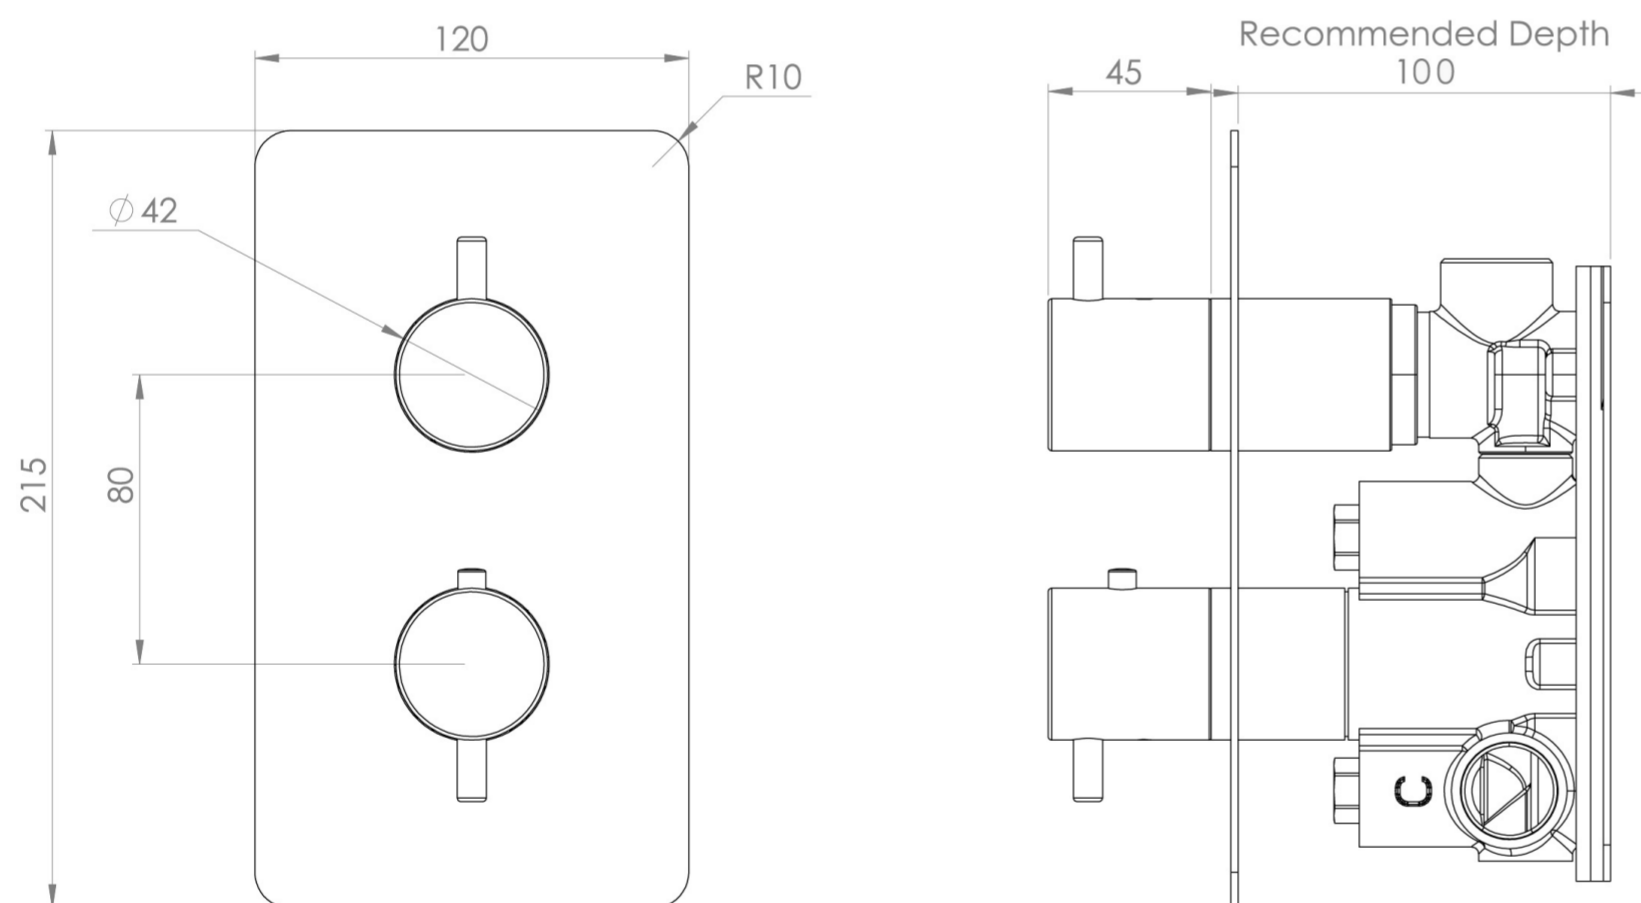

COS 1 WAY THERMOSTATIC SHOWER VALVE KIT W/ CLASSIC HANDLE - CHROME

PRODUCT INFORMATION

Finish:	Chrome
Guarantee	5 years

Product Code: CO319

TECHNICAL DRAWING

Saneux reserves the right to alter the specifications and product range without prior notice. Dimensions are given as a guide only. Dimensions should not be used for surrounding furniture, fixtures and fittings until the product is on site.

<https://saneux.com/products/cos-1-way-thermostatic-shower-valve-kit-w-classic-handle-chrome>