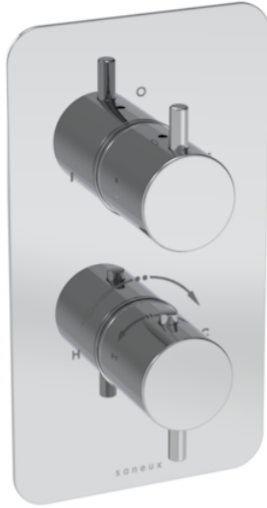

COS 1 WAY THERMOSTATIC SHOWER VALVE KIT W/ CLASSIC HANDLE - CHROME

PRODUCT INFORMATION

Finish:	Chrome
Guarantee	5 years

Product Code: CO319

TECHNICAL DRAWING

Saneux reserves the right to alter the specifications and product range without prior notice. Dimensions are given as a guide only. Dimensions should not be used for surrounding furniture, fixtures and fittings until the product is on site.

<https://saneux.com/products/cos-1-way-thermostatic-shower-valve-kit-w-classic-handle-chrome>