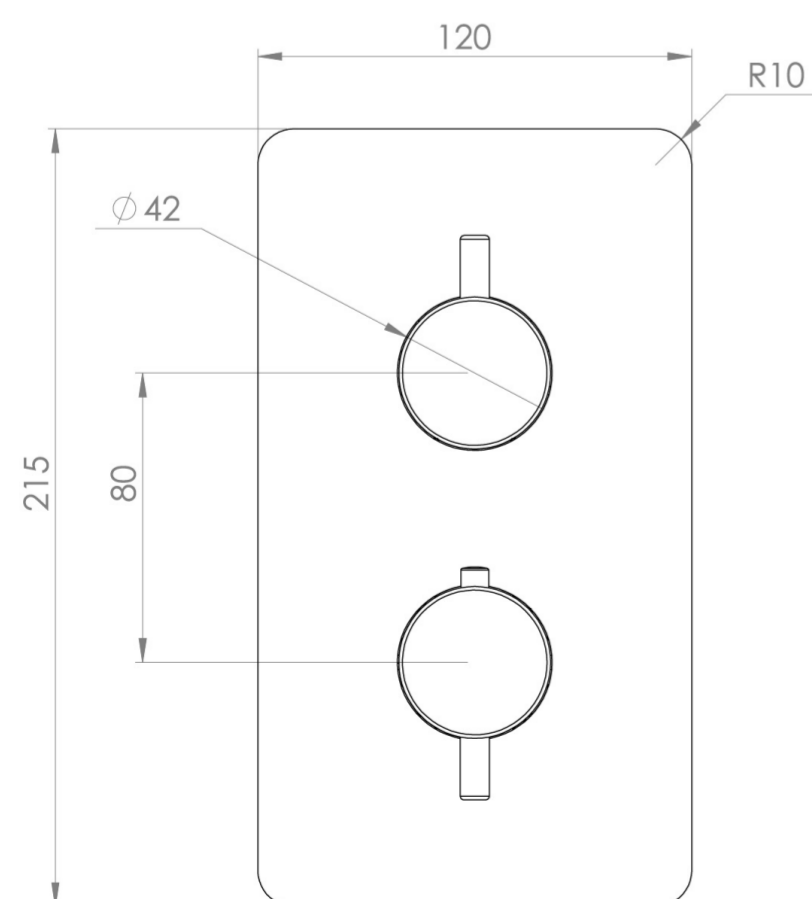

COS 1 WAY THERMOSTATIC SHOWER VALVE KIT W/ CLASSIC HANDLE - CHROME

PRODUCT INFORMATION

Height:	215mm
Width:	120mm
Finish:	Chrome
Guarantee	5 years
Outlets	Yes

Product Code: CO319

DESCRIPTION

This thermostatic valve has 1 outlet which allows it to control either a shower head, a shower handset, or a bath filler. The top handle turns the component on and off, and the bottom handle controls the water temperature.

*WRAS Approved valve

TECHNICAL DRAWING

FLOW RATE

- 0.5 Bar - Flowrate: 10.7 l/min
- 1 Bar - Flowrate: 21 l/min
- 2 Bar - Flowrate: 28.5 l/min
- 3 Bar - Flowrate: 35 l/min
- 5 Bar - Flowrate: 32.7 l/min

Saneux reserves the right to alter the specifications and product range without prior notice. Dimensions are given as a guide only. Dimensions should not be used for surrounding furniture, fixtures and fittings until the product is on site.