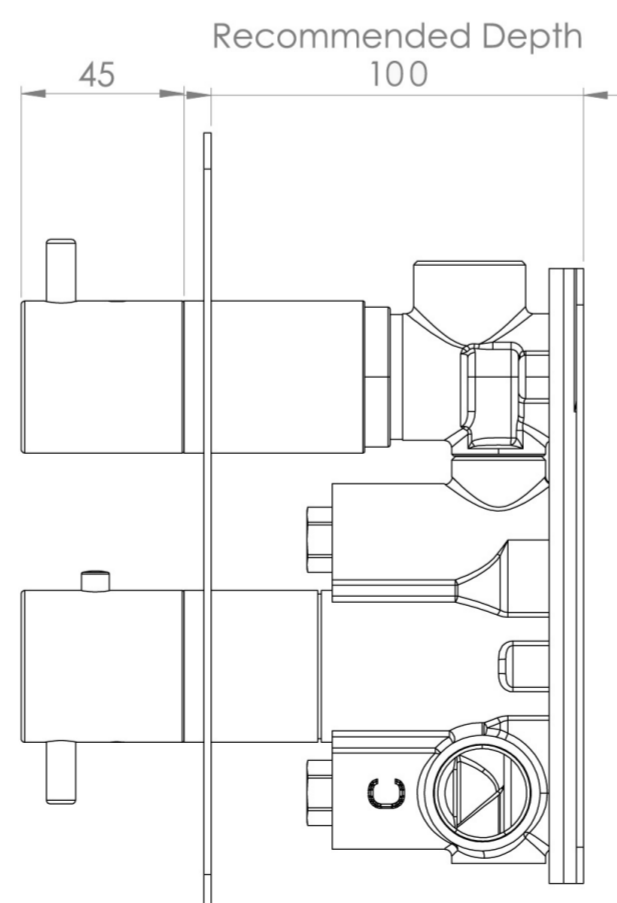

COS 1 WAY THERMOSTATIC SHOWER VALVE KIT W/ CLASSIC HANDLE - CHROME

PRODUCT INFORMATION

Height:	215mm
Width:	120mm
Finish:	Chrome
Guarantee	5 years
Outlets	Yes

Product Code: CO319

DESCRIPTION

This thermostatic valve has 1 outlet which allows it to control either a shower head, a shower handset, or a bath filler. The top handle turns the component on and off, and the bottom handle controls the water temperature.

*WRAS Approved valve

TECHNICAL DRAWING

FLOW RATE

- 0.5 Bar - Flowrate: 10.7 l/min
- 1 Bar - Flowrate: 21 l/min
- 2 Bar - Flowrate: 28.5 l/min
- 3 Bar - Flowrate: 35 l/min
- 5 Bar - Flowrate: 32.7 l/min

Saneux reserves the right to alter the specifications and product range without prior notice. Dimensions are given as a guide only. Dimensions should not be used for surrounding furniture, fixtures and fittings until the product is on site.