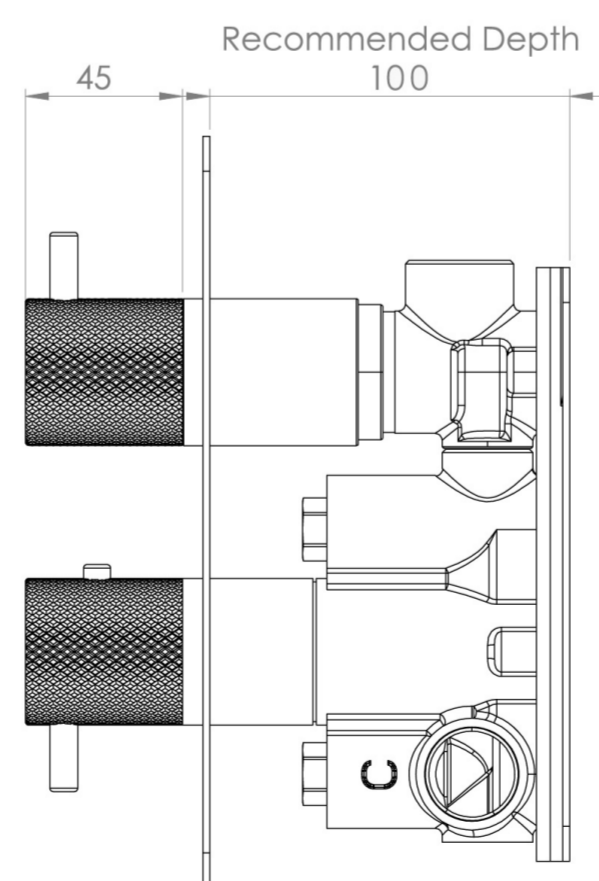

COS 1 WAY THERMOSTATIC SHOWER VALVE KIT W/ KNURLED HANDLE - CHROME

PRODUCT INFORMATION

Height:	215mm
Width:	120mm
Finish:	Chrome
Guarantee	5 years
Outlets	Yes

Product Code: CO319.K

DESCRIPTION

This thermostatic valve has 1 outlet which allows it to control either a shower head, a shower handset, or a bath filler. The top handle turns the component on and off, and the bottom handle controls the water temperature.

*WRAS Approved valve

TECHNICAL DRAWING

FLOW RATE

- 0.5 Bar - Flowrate: 10.7 l/min
- 1 Bar - Flowrate: 21 l/min
- 2 Bar - Flowrate: 28.5 l/min
- 3 Bar - Flowrate: 35 l/min
- 5 Bar - Flowrate: 32.7 l/min

Saneux reserves the right to alter the specifications and product range without prior notice. Dimensions are given as a guide only. Dimensions should not be used for surrounding furniture, fixtures and fittings until the product is on site.

<https://saneux.com/products/cos-1-way-thermostatic-shower-valve-kit-w-knurled-handle-chrome>