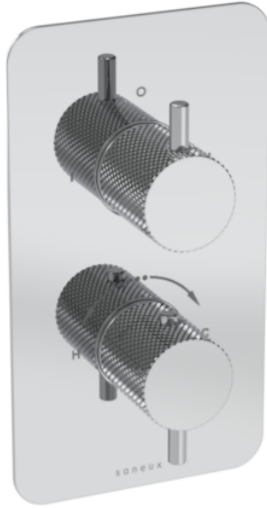

COS 1 WAY THERMOSTATIC SHOWER VALVE KIT W/ KNURLED HANDLE - CHROME

PRODUCT INFORMATION

Height:	215mm
Width:	120mm
Finish:	Chrome
Guarantee	5 years
Outlets	Yes

Product Code: CO319.K

DESCRIPTION

This thermostatic valve has 1 outlet which allows it to control either a shower head, a shower handset, or a bath filler. The top handle turns the component on and off, and the bottom handle controls the water temperature.

It offers three distinct handle options—Classic, Knurled, and Fluted—each available in five stunning finishes: Chrome, Brushed Brass, Brushed Bronze, Brushed Nickel, and Satin Black.

The colored finishes utilize a PVD coating, ensuring superior quality and long-lasting durability.

*WRAS Approved valve

TECHNICAL DRAWING

FLOW RATE

- 0.5 Bar - Flowrate: 10.7 l/min
- 1 Bar - Flowrate: 21 l/min
- 2 Bar - Flowrate: 28.5 l/min
- 3 Bar - Flowrate: 35 l/min
- 5 Bar - Flowrate: 32.7 l/min

Saneux reserves the right to alter the specifications and product range without prior notice. Dimensions are given as a guide only. Dimensions should not be used for surrounding furniture, fixtures and fittings until the product is on site.

<https://saneux.com/products/cos-1-way-thermostatic-shower-valve-kit-w-knurled-handle-chrome>