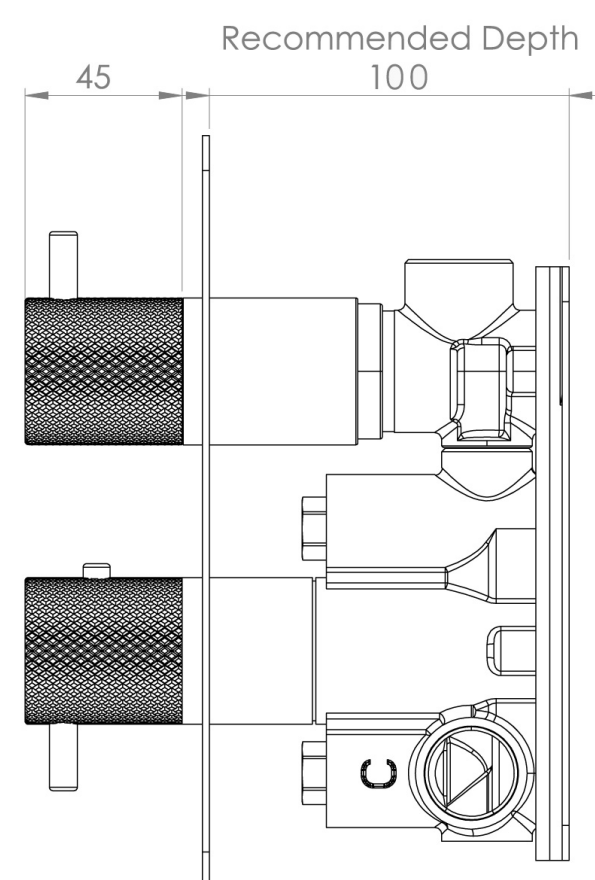

COS 1 WAY THERMOSTATIC SHOWER VALVE KIT W/ KNURLED HANDLE - CHROME

PRODUCT INFORMATION

Height:	215mm
Width:	120mm
Finish:	Chrome
Guarantee	5 years
Outlets	Yes

Product Code: CO319.K

DESCRIPTION

This thermostatic valve has 1 outlet which allows it to control either a shower head, a shower handset, or a bath filler. The top handle turns the component on and off, and the bottom handle controls the water temperature.

*WRAS Approved valve

TECHNICAL DRAWING

FLOW RATE

- 0.5 Bar - Flowrate: 10.7 l/min
- 1 Bar - Flowrate: 21 l/min
- 2 Bar - Flowrate: 28.5 l/min
- 3 Bar - Flowrate: 35 l/min
- 5 Bar - Flowrate: 32.7 l/min

Saneux reserves the right to alter the specifications and product range without prior notice. Dimensions are given as a guide only. Dimensions should not be used for surrounding furniture, fixtures and fittings until the product is on site.

<https://saneux.com/products/cos-1-way-thermostatic-shower-valve-kit-w-knurled-handle-chrome>