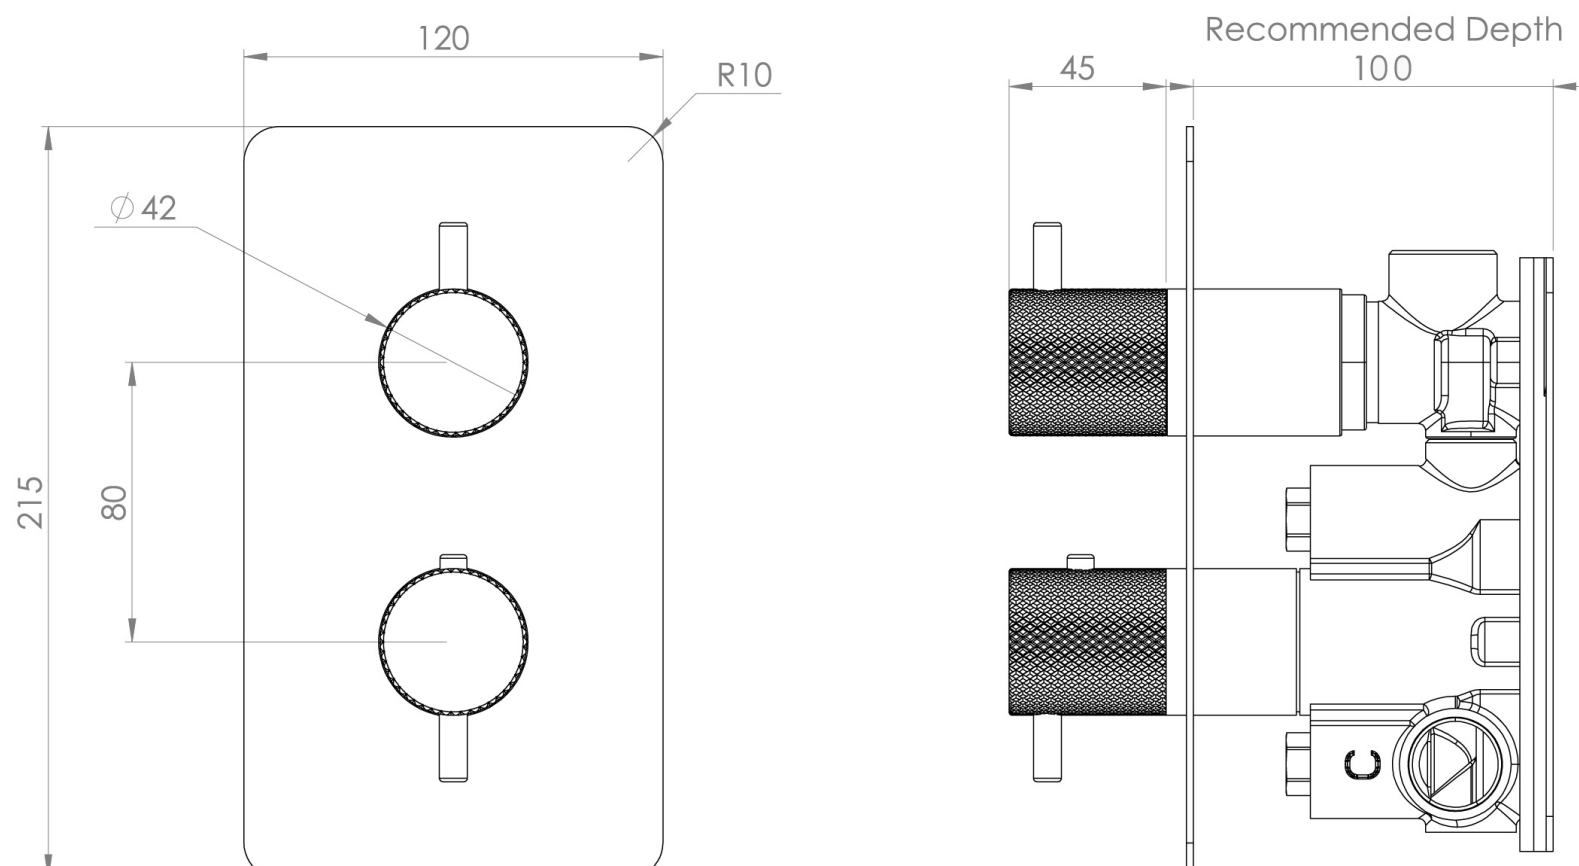

COS 1 WAY THERMOSTATIC SHOWER VALVE KIT W/ KNURLED HANDLE - CHROME

PRODUCT INFORMATION

Height:	215mm
Width:	120mm
Finish:	Chrome
Guarantee	5 years
Outlets	Yes

Product Code: CO319.K

DESCRIPTION

This thermostatic valve has 1 outlet which allows it to control either a shower head, a shower handset, or a bath filler. The top handle turns the component on and off, and the bottom handle controls the water temperature.

*WRAS Approved valve

TECHNICAL DRAWING

FLOW RATE

- 0.5 Bar - Flowrate: 10.7 l/min
- 1 Bar - Flowrate: 21 l/min
- 2 Bar - Flowrate: 28.5 l/min
- 3 Bar - Flowrate: 35 l/min
- 5 Bar - Flowrate: 32.7 l/min

Saneux reserves the right to alter the specifications and product range without prior notice. Dimensions are given as a guide only. Dimensions should not be used for surrounding furniture, fixtures and fittings until the product is on site.