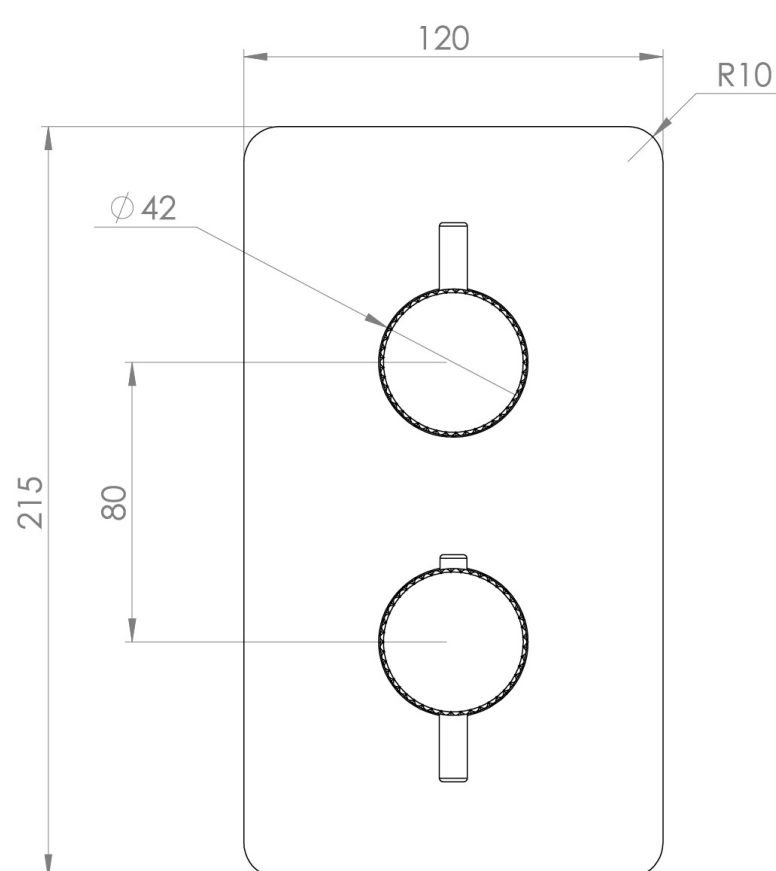

COS 1 WAY THERMOSTATIC SHOWER VALVE KIT W/ KNURLED HANDLE - CHROME

PRODUCT INFORMATION

Height:	215mm
Width:	120mm
Finish:	Chrome
Guarantee	5 years
Outlets	Yes

Product Code: CO319.K

DESCRIPTION

This thermostatic valve has 1 outlet which allows it to control either a shower head, a shower handset, or a bath filler. The top handle turns the component on and off, and the bottom handle controls the water temperature.

*WRAS Approved valve

TECHNICAL DRAWING

FLOW RATE

- 0.5 Bar - Flowrate: 10.7 l/min
- 1 Bar - Flowrate: 21 l/min
- 2 Bar - Flowrate: 28.5 l/min
- 3 Bar - Flowrate: 35 l/min
- 5 Bar - Flowrate: 32.7 l/min

Saneux reserves the right to alter the specifications and product range without prior notice. Dimensions are given as a guide only. Dimensions should not be used for surrounding furniture, fixtures and fittings until the product is on site.