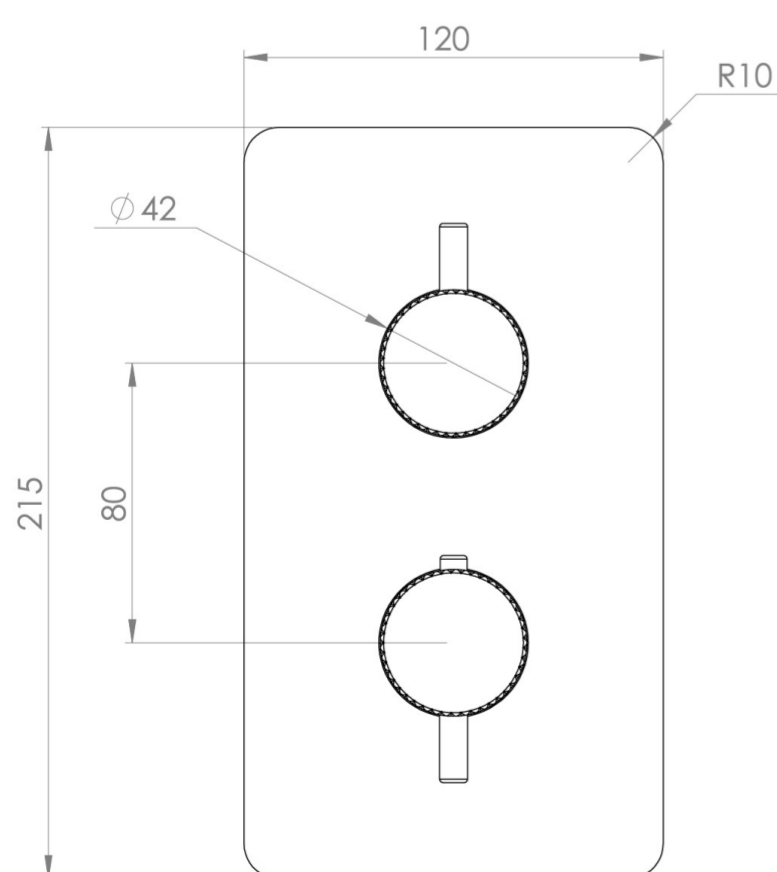

## PRODUCT INFORMATION

<b>Height:</b>	215mm
<b>Width:</b>	120mm
<b>Finish:</b>	Chrome
<b>Guarantee</b>	5 years
<b>Outlets</b>	Yes

**Product Code:** CO319.K

## DESCRIPTION

This thermostatic valve has 1 outlet which allows it to control either a shower head, a shower handset, or a bath filler. The top handle turns the component on and off, and the bottom handle controls the water temperature.

## FLOW RATE

- 0.5 Bar - Flowrate: 10.7 l/min
- 1 Bar - Flowrate: 21 l/min
- 2 Bar - Flowrate: 28.5 l/min
- 3 Bar - Flowrate: 35 l/min
- 5 Bar - Flowrate: 32.7 l/min

Saneux reserves the right to alter the specifications and product range without prior notice. Dimensions are given as a guide only. Dimensions should not be used for surrounding furniture, fixtures and fittings until the product is on site.