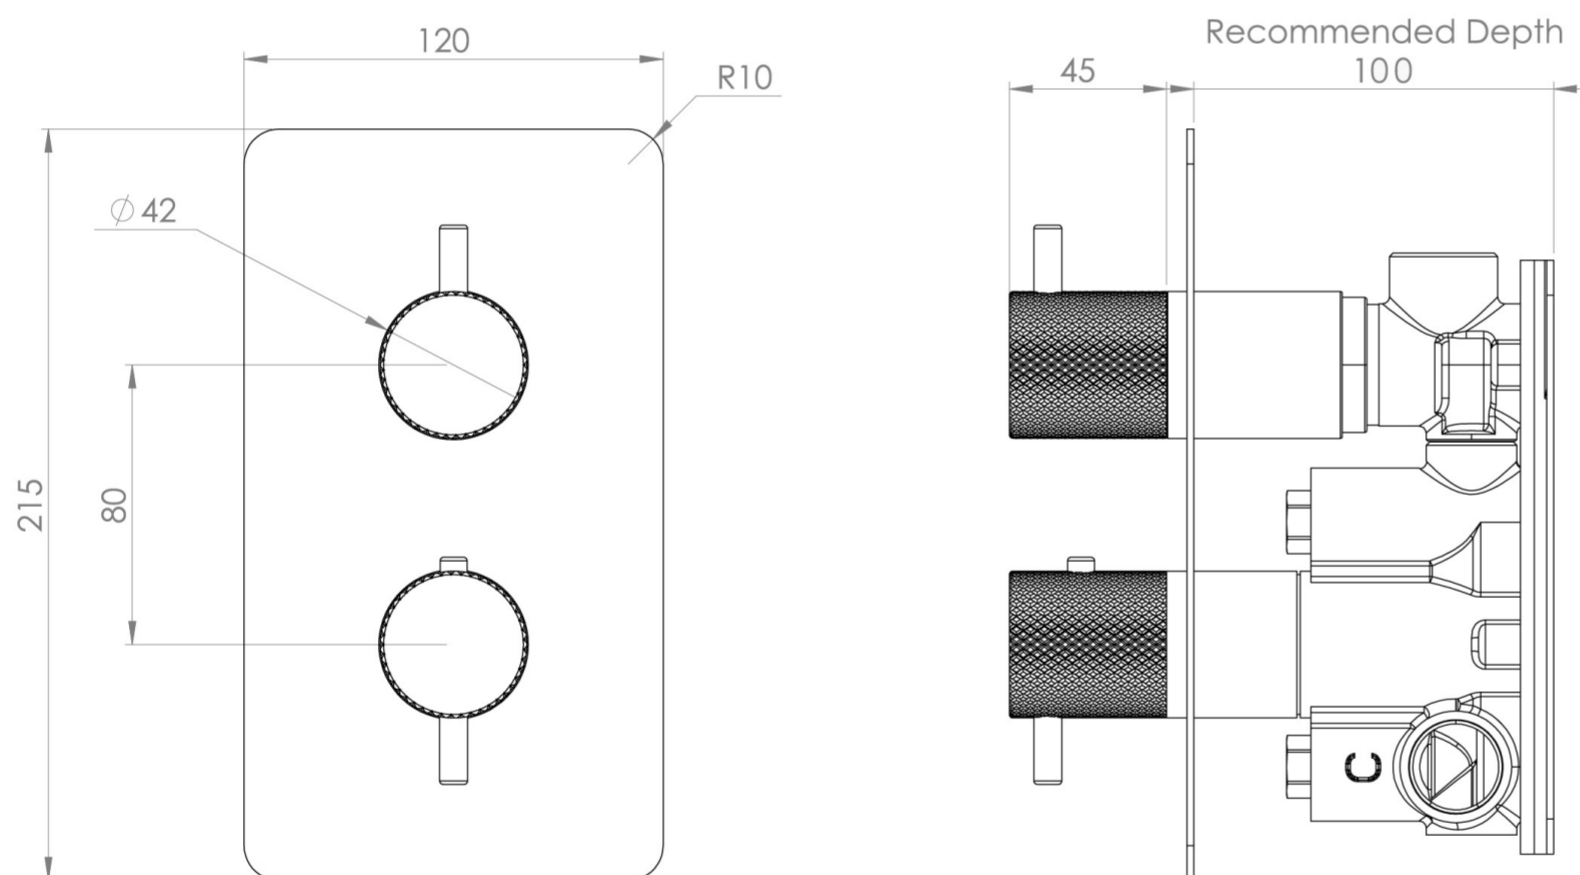

COS 1 WAY THERMOSTATIC SHOWER VALVE KIT W/ KNURLED HANDLE - CHROME

PRODUCT INFORMATION

Finish:	Chrome
Guarantee	5 years

Product Code: CO319.K

TECHNICAL DRAWING

Saneux reserves the right to alter the specifications and product range without prior notice. Dimensions are given as a guide only. Dimensions should not be used for surrounding furniture, fixtures and fittings until the product is on site.