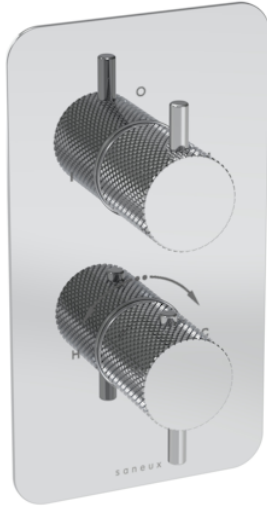

COS 1 WAY THERMOSTATIC SHOWER VALVE KIT W/ KNURLED HANDLE - CHROME

PRODUCT INFORMATION

Height:	215mm
Width:	120mm
Finish:	Chrome
Guarantee	5 years
Outlets	Yes

Product Code: CO319.K

DESCRIPTION

This thermostatic valve has 1 outlet which allows it to control either a shower head, a shower handset, or a bath filler. The top handle turns the component on and off, and the bottom handle controls the water temperature.

It offers three distinct handle options—Classic, Knurled, and Fluted—each available in five stunning finishes: Chrome, Brushed Brass, Brushed Bronze, Brushed Nickel, and Satin Black.

The colored finishes utilize a PVD coating, ensuring superior quality and long-lasting durability.

*WRAS Approved valve

TECHNICAL DRAWING

FLOW RATE

- 0.5 Bar - Flowrate: 10.7 l/min
- 1 Bar - Flowrate: 21 l/min
- 2 Bar - Flowrate: 28.5 l/min
- 3 Bar - Flowrate: 35 l/min
- 5 Bar - Flowrate: 32.7 l/min

Saneux reserves the right to alter the specifications and product range without prior notice. Dimensions are given as a guide only. Dimensions should not be used for surrounding furniture, fixtures and fittings until the product is on site.

<https://saneux.com/products/cos-1-way-thermostatic-shower-valve-kit-w-knurled-handle-chrome>