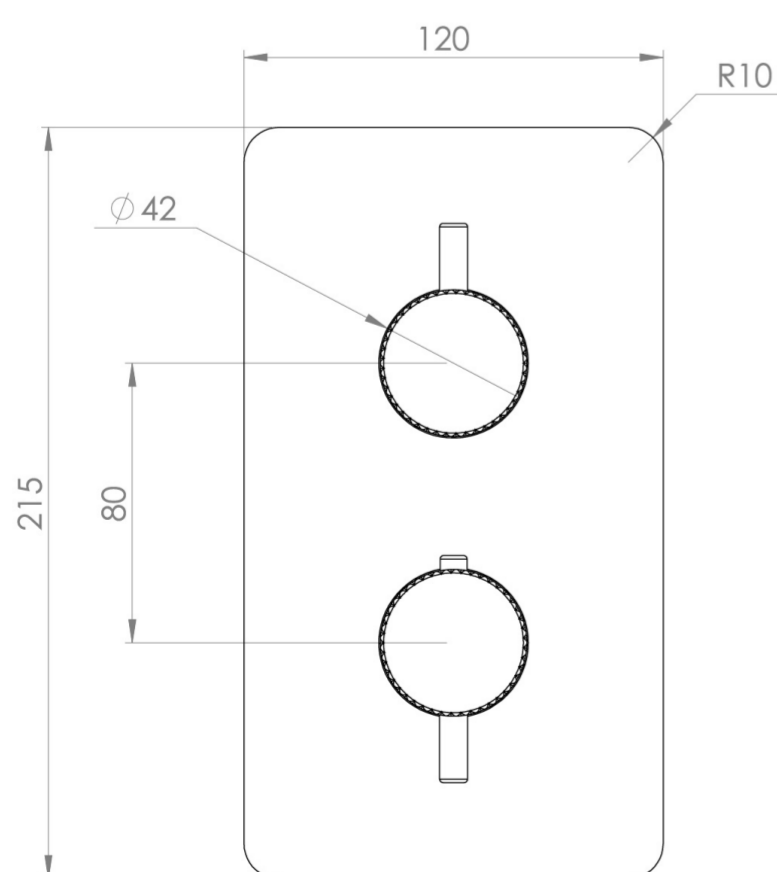

COS 1 WAY THERMOSTATIC SHOWER VALVE KIT W/ KNURLED HANDLE - CHROME

PRODUCT INFORMATION

Height:	215mm
Width:	120mm
Finish:	Chrome
Guarantee	5 years
Outlets	Yes

Product Code: CO319.K

DESCRIPTION

This thermostatic valve has 1 outlet which allows it to control either a shower head, a shower handset, or a bath filler. The top handle turns the component on and off, and the bottom handle controls the water temperature.

*WRAS Approved valve

TECHNICAL DRAWING

FLOW RATE

- 0.5 Bar - Flowrate: 10.7 l/min
- 1 Bar - Flowrate: 21 l/min
- 2 Bar - Flowrate: 28.5 l/min
- 3 Bar - Flowrate: 35 l/min
- 5 Bar - Flowrate: 32.7 l/min

Saneux reserves the right to alter the specifications and product range without prior notice. Dimensions are given as a guide only. Dimensions should not be used for surrounding furniture, fixtures and fittings until the product is on site.