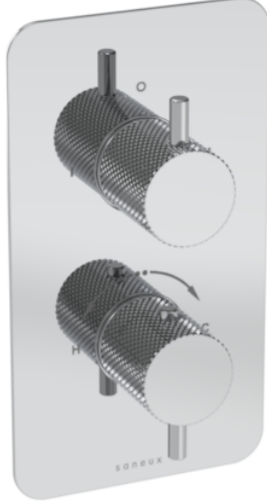

# COS 1 WAY THERMOSTATIC SHOWER VALVE KIT W/ KNURLED HANDLE - CHROME

## PRODUCT INFORMATION

<b>Height:</b>	215mm
<b>Width:</b>	120mm
<b>Finish:</b>	Chrome
<b>Guarantee</b>	5 years
<b>Outlets</b>	Yes

**Product Code:** CO319.K

## DESCRIPTION

This thermostatic valve has 1 outlet which allows it to control either a shower head, a shower handset, or a bath filler. The top handle turns the component on and off, and the bottom handle controls the water temperature.

<https://saneux.com/products/cos-1-way-thermostatic-shower-valve-kit-w-knurled-handle-chrome>