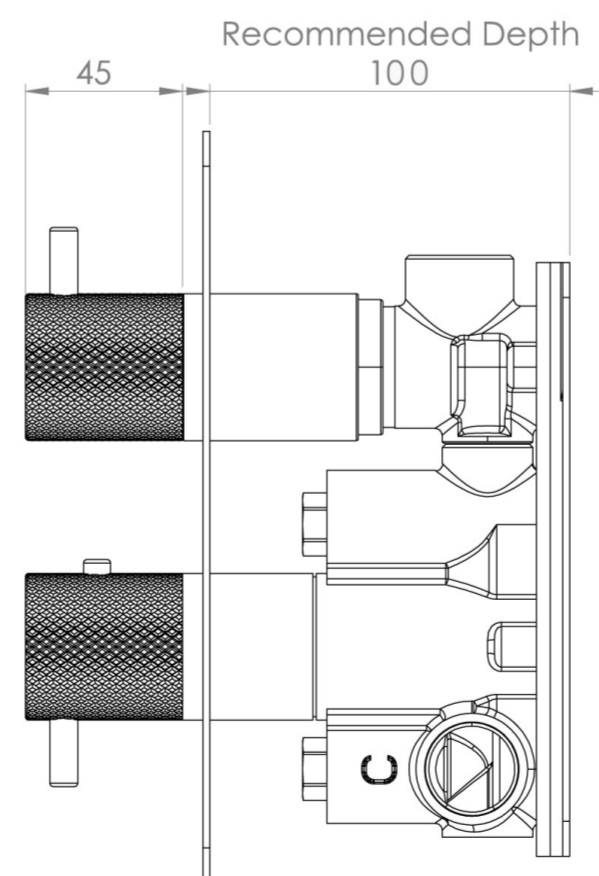

## PRODUCT INFORMATION

<b>Height:</b>	215mm
<b>Width:</b>	120mm
<b>Finish:</b>	Chrome
<b>Guarantee</b>	5 years
<b>Outlets</b>	Yes

**Product Code:** CO319.K

## DESCRIPTION

This thermostatic valve has 1 outlet which allows it to control either a shower head, a shower handset, or a bath filler. The top handle turns the component on and off, and the bottom handle controls the water temperature.

## FLOW RATE

- 0.5 Bar - Flowrate: 10.7 l/min
- 1 Bar - Flowrate: 21 l/min
- 2 Bar - Flowrate: 28.5 l/min
- 3 Bar - Flowrate: 35 l/min
- 5 Bar - Flowrate: 32.7 l/min

Saneux reserves the right to alter the specifications and product range without prior notice. Dimensions are given as a guide only. Dimensions should not be used for surrounding furniture, fixtures and fittings until the product is on site.