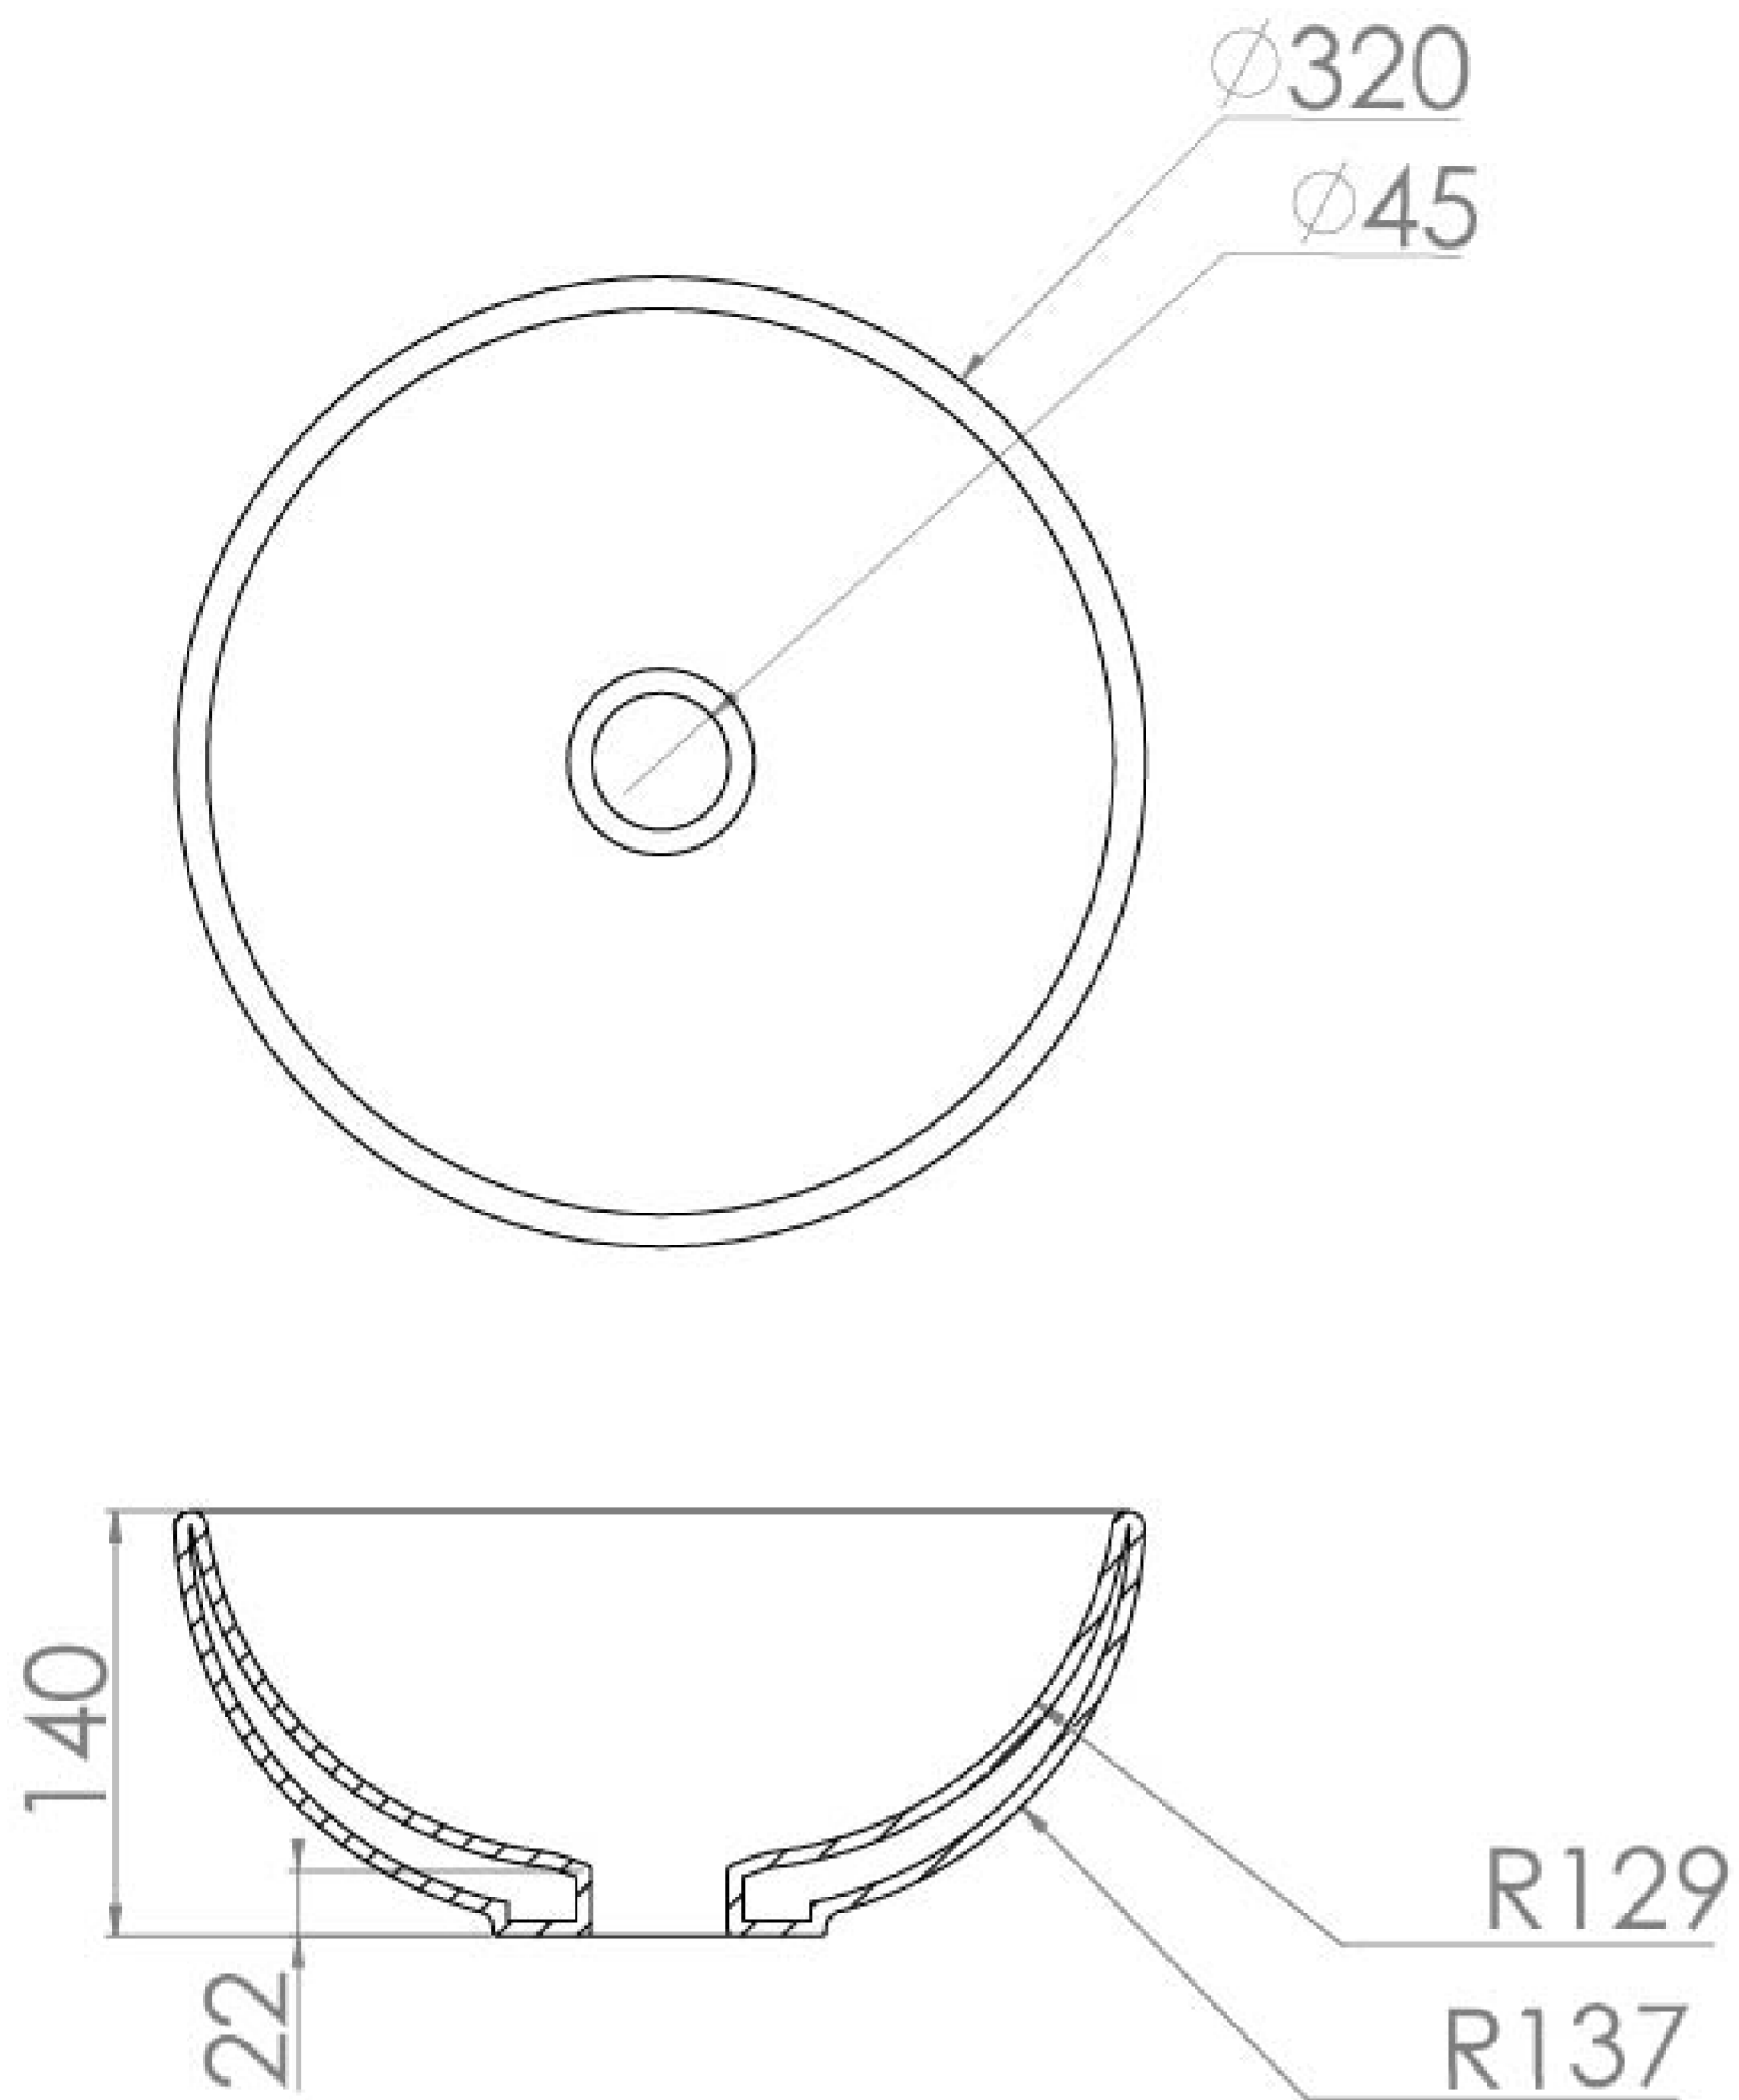

Saneux reserves the right to alter the specifications and product range without prior notice. Dimensions are given as a guide only. Dimensions should not be used for surrounding furniture, fixtures and fittings until the product is on site.