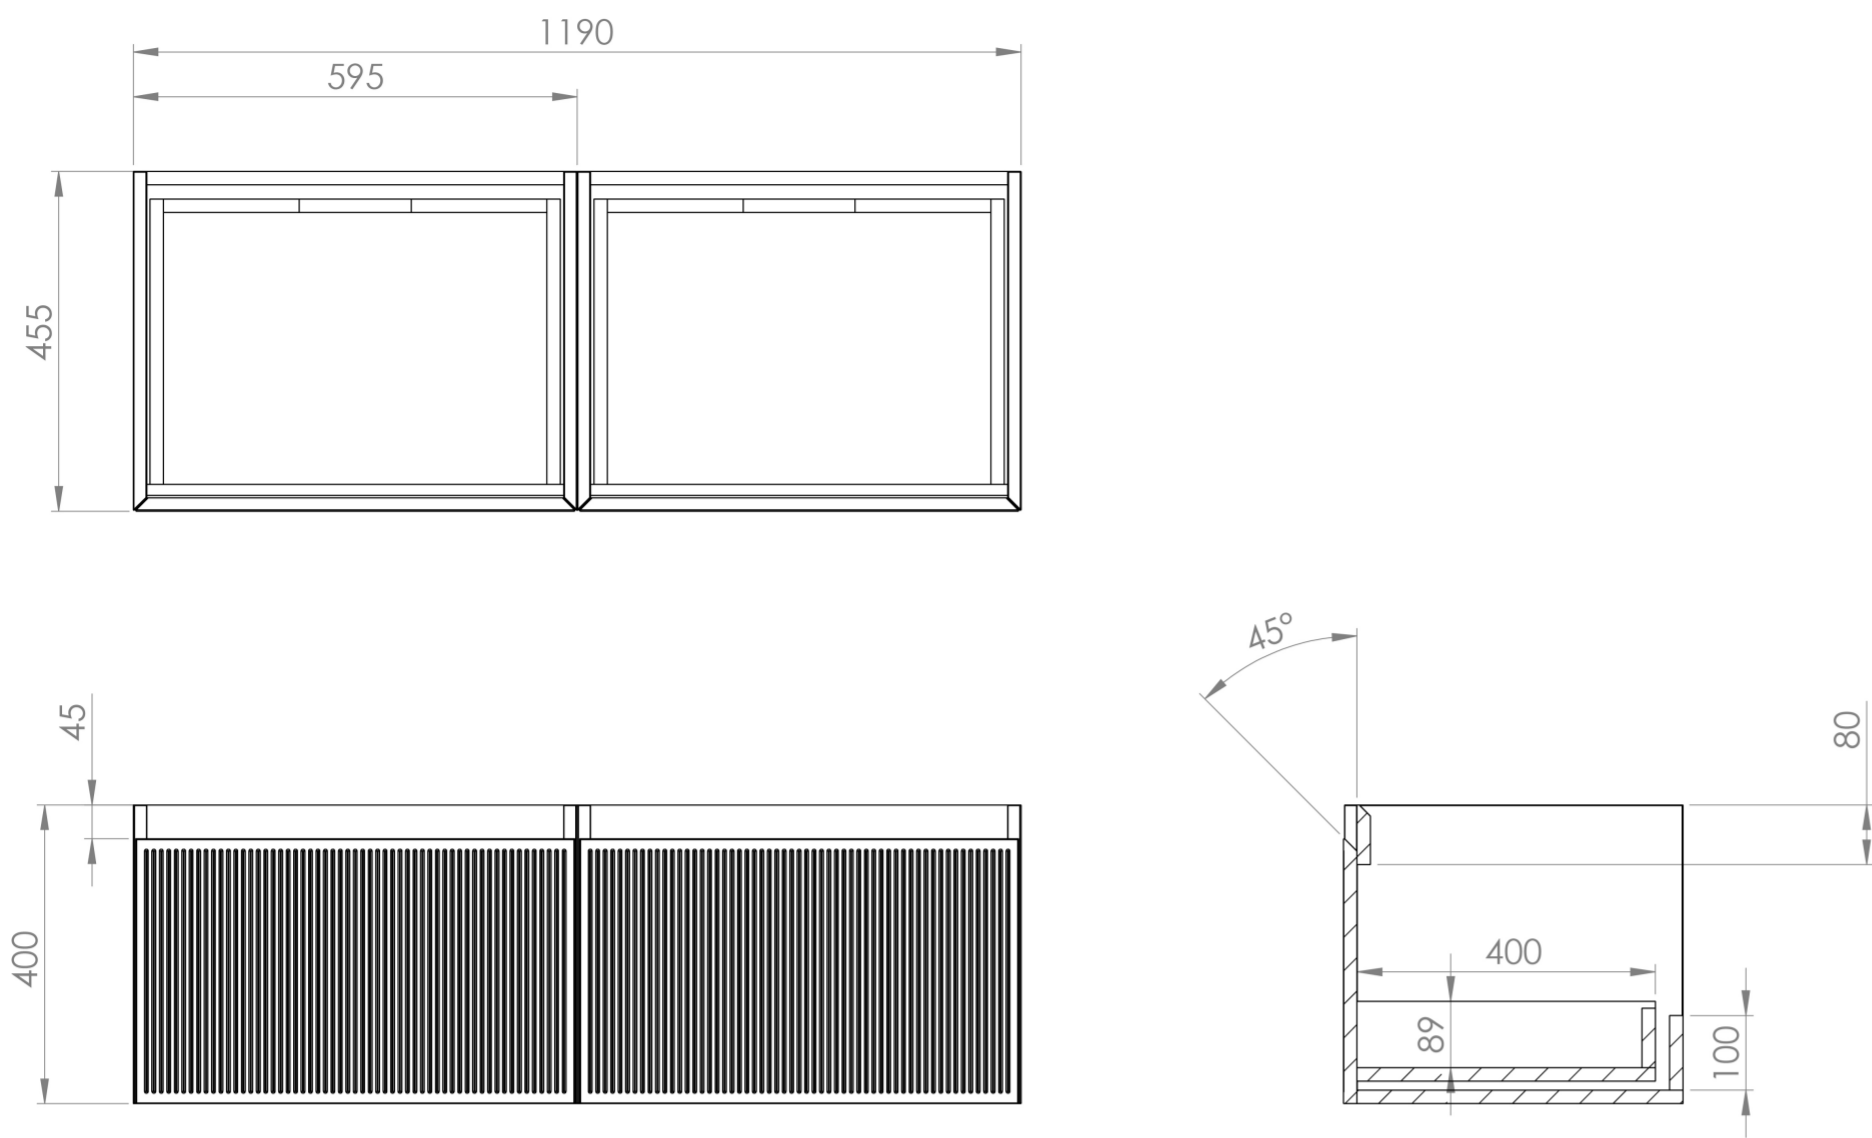

TECHNICAL DRAWING

Saneux reserves the right to alter the specifications and product range without prior notice. Dimensions are given as a guide only. Dimensions should not be used for surrounding furniture, fixtures and fittings until the product is on site.

<https://saneux.com/products/monument-120cm-kit-2-x-60cm-1-drawer-wall-mounted-unit-120cm-countertop-matte-sage>