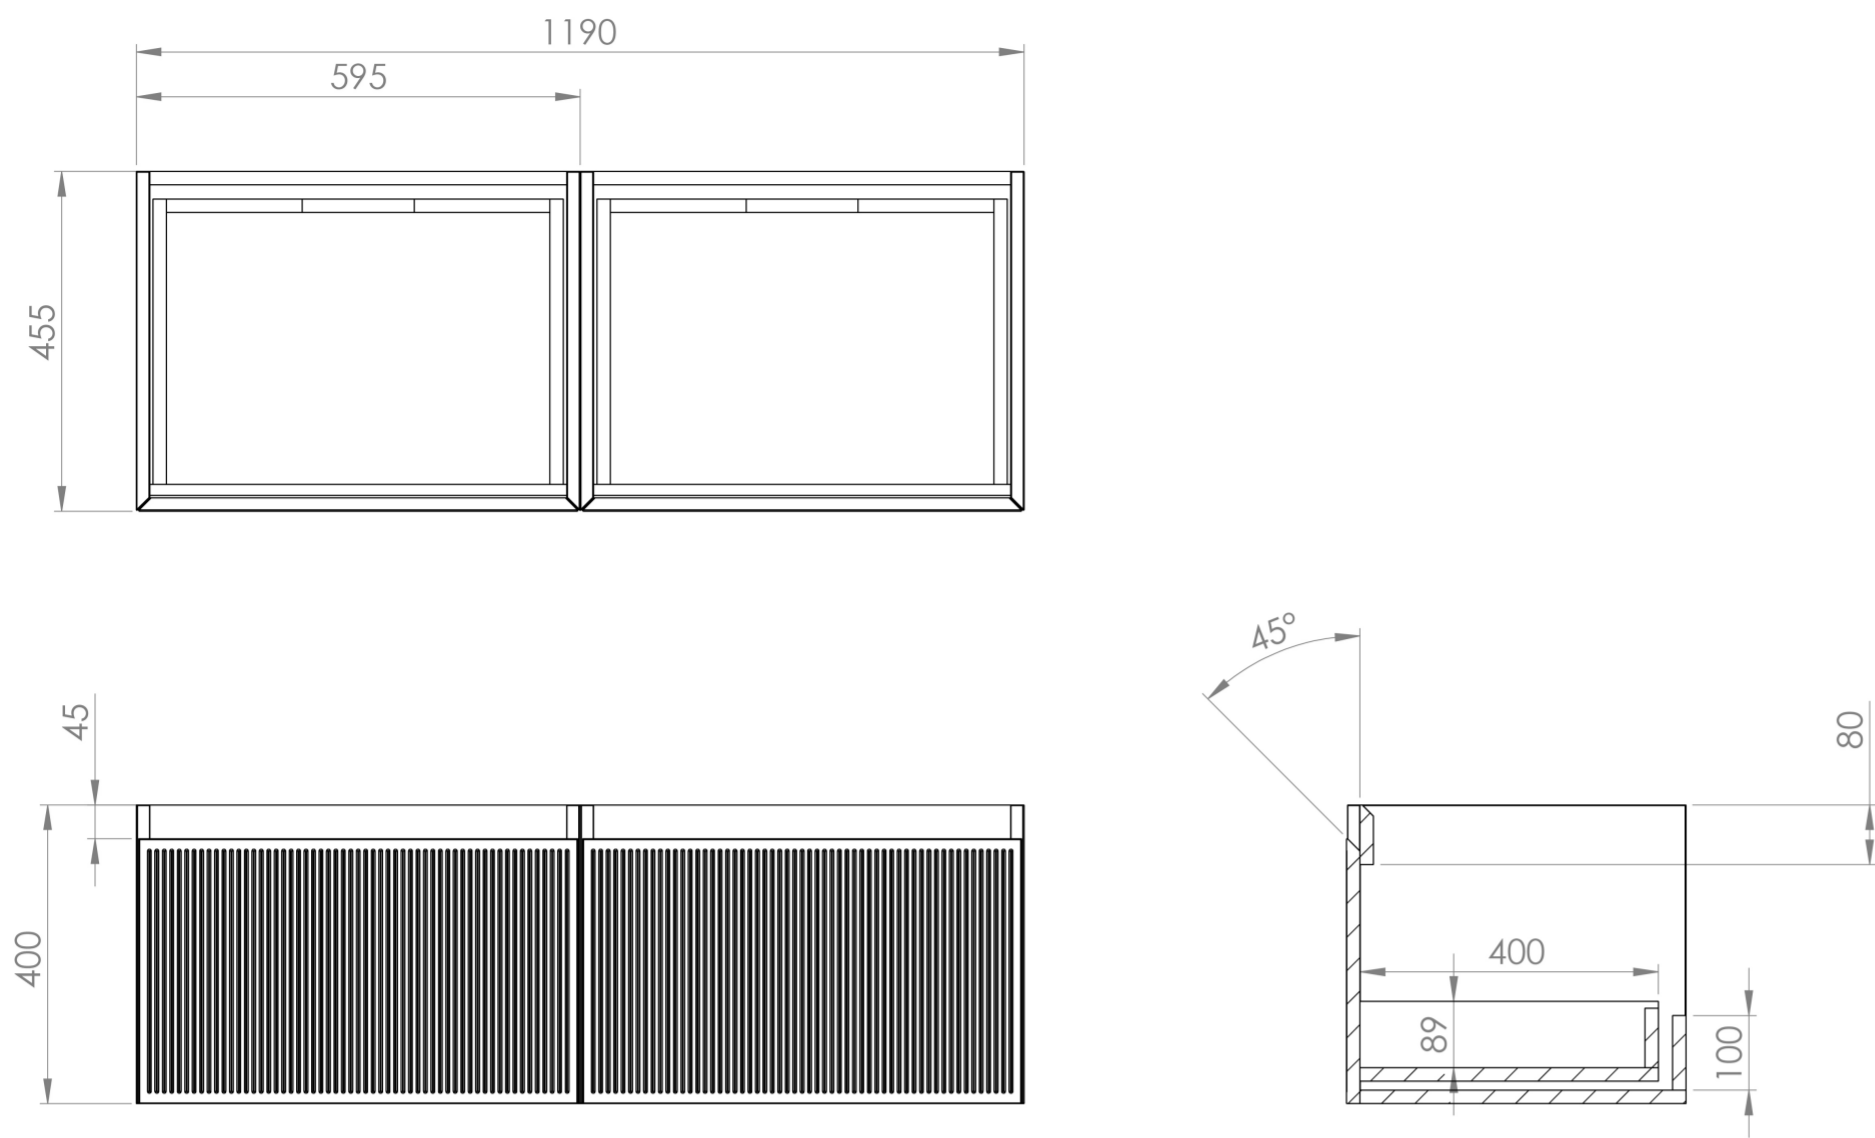

TECHNICAL DRAWING

Saneux reserves the right to alter the specifications and product range without prior notice. Dimensions are given as a guide only. Dimensions should not be used for surrounding furniture, fixtures and fittings until the product is on site.

<https://saneux.com/products/monument-120cm-kit-2-x-60cm-1-drawer-wall-mounted-unit-120cm-countertop-matte-sage>