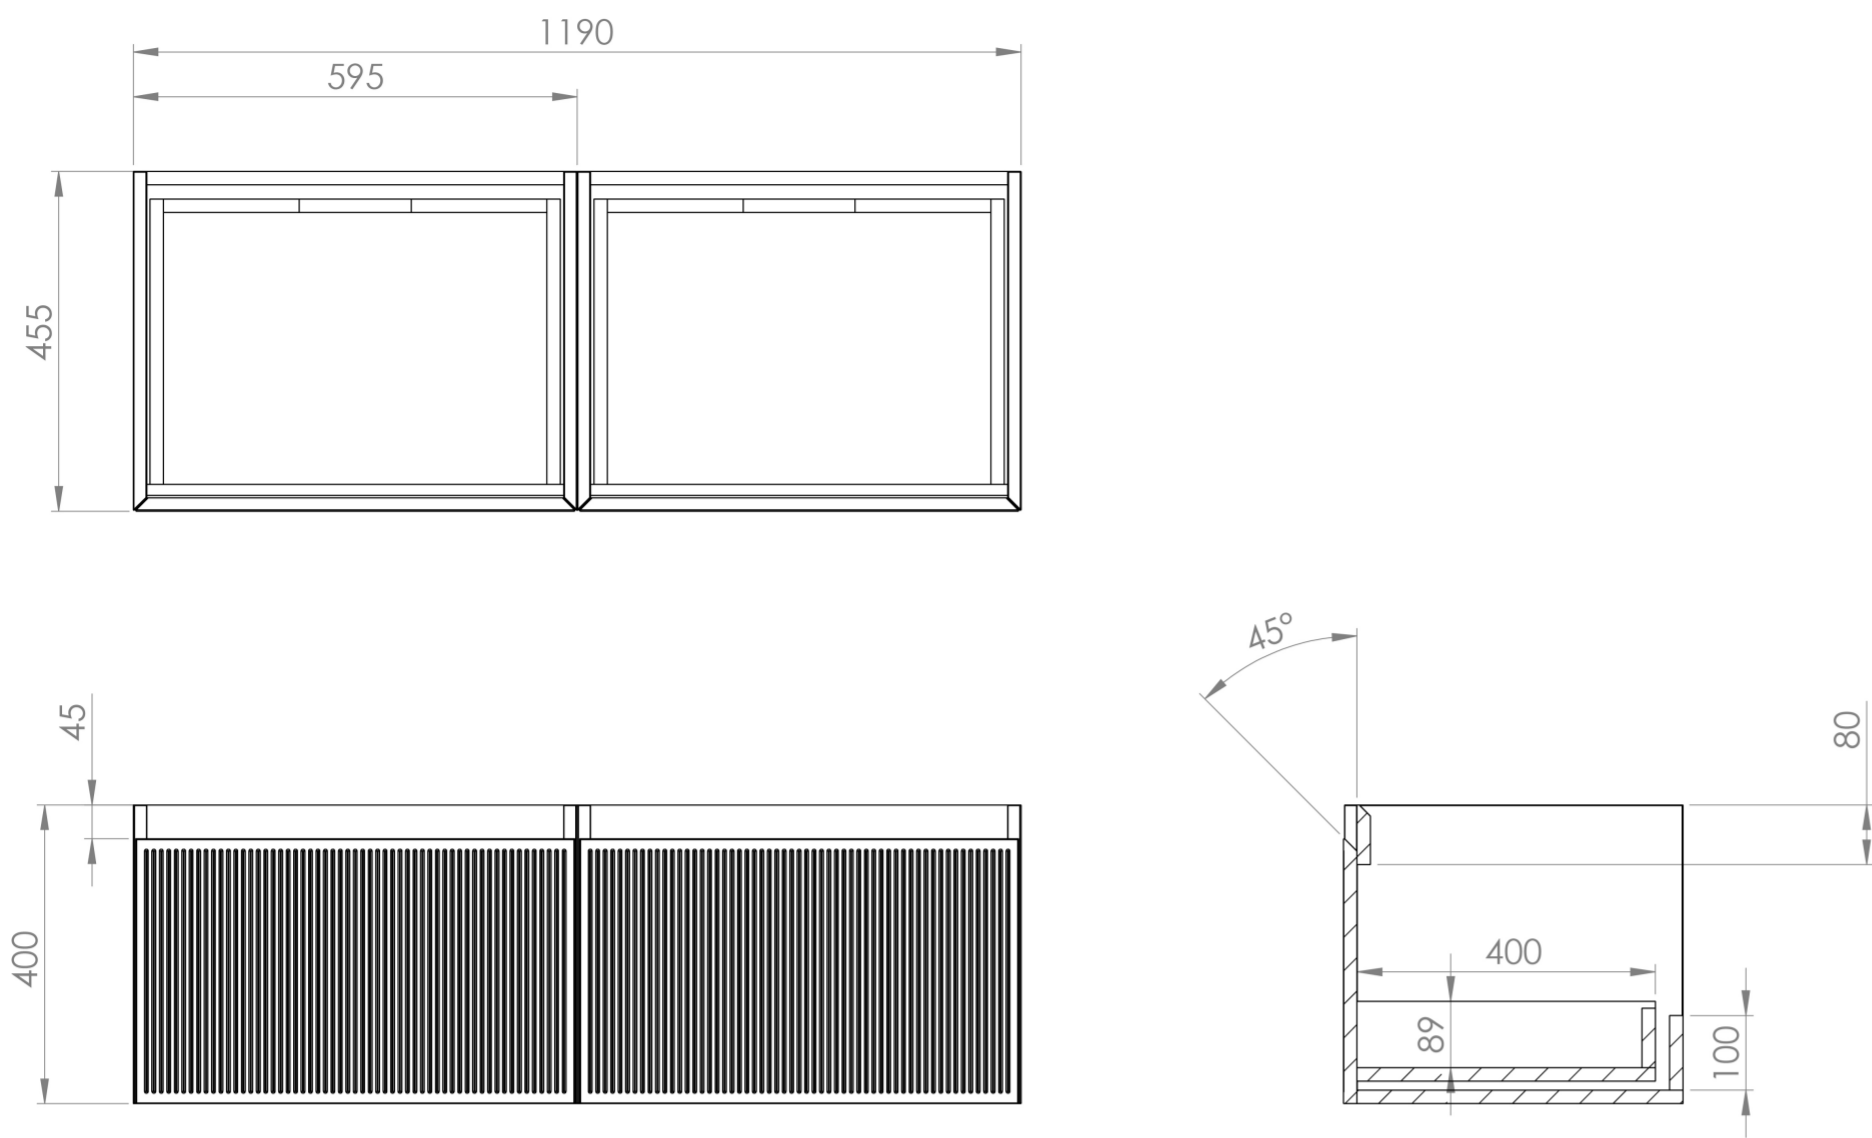

TECHNICAL DRAWING

Saneux reserves the right to alter the specifications and product range without prior notice. Dimensions are given as a guide only. Dimensions should not be used for surrounding furniture, fixtures and fittings until the product is on site.

<https://saneux.com/products/monument-120cm-kit-2-x-60cm-1-drawer-wall-mounted-unit-120cm-countertop-matte-white>