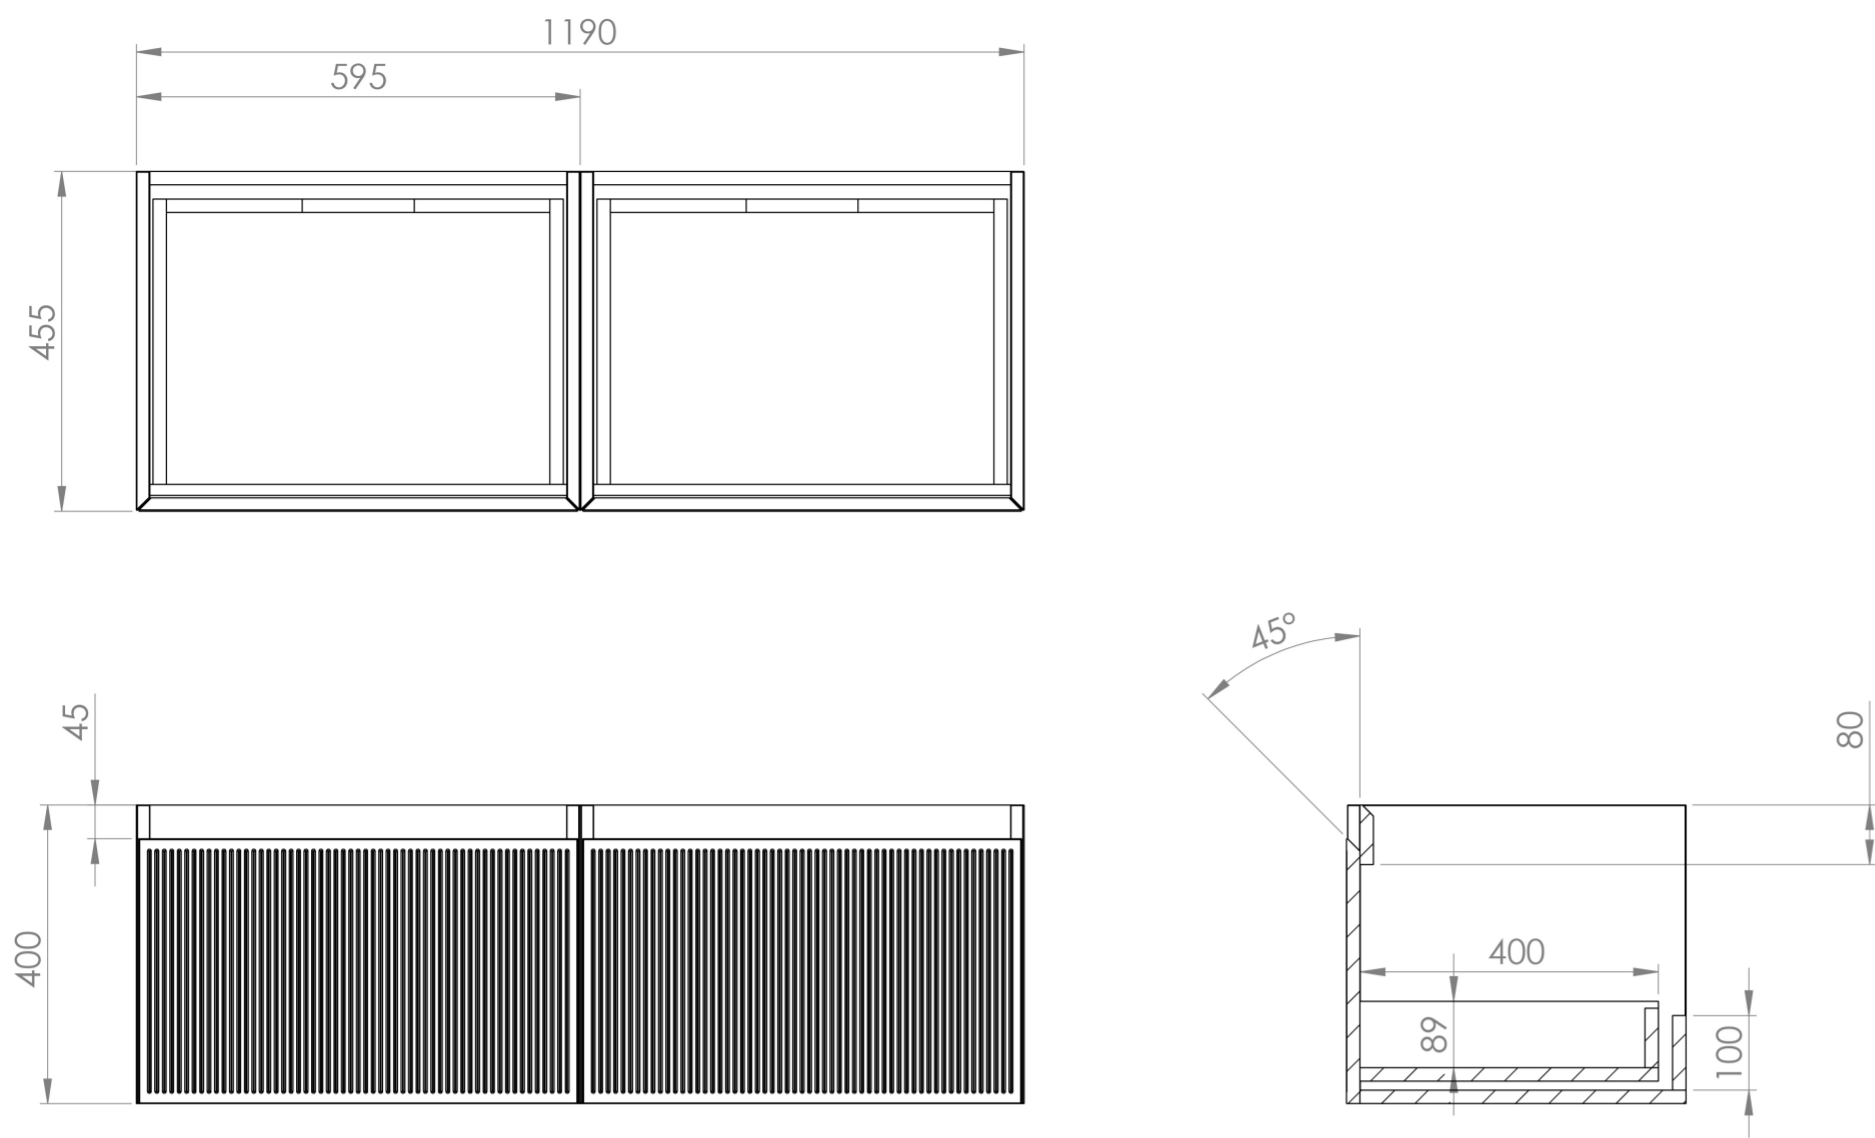

TECHNICAL DRAWING

Saneux reserves the right to alter the specifications and product range without prior notice. Dimensions are given as a guide only. Dimensions should not be used for surrounding furniture, fixtures and fittings until the product is on site.

<https://saneux.com/products/monument-120cm-kit-2-x-60cm-1-drawer-wall-mounted-unit-120cm-countertop-matte-white>