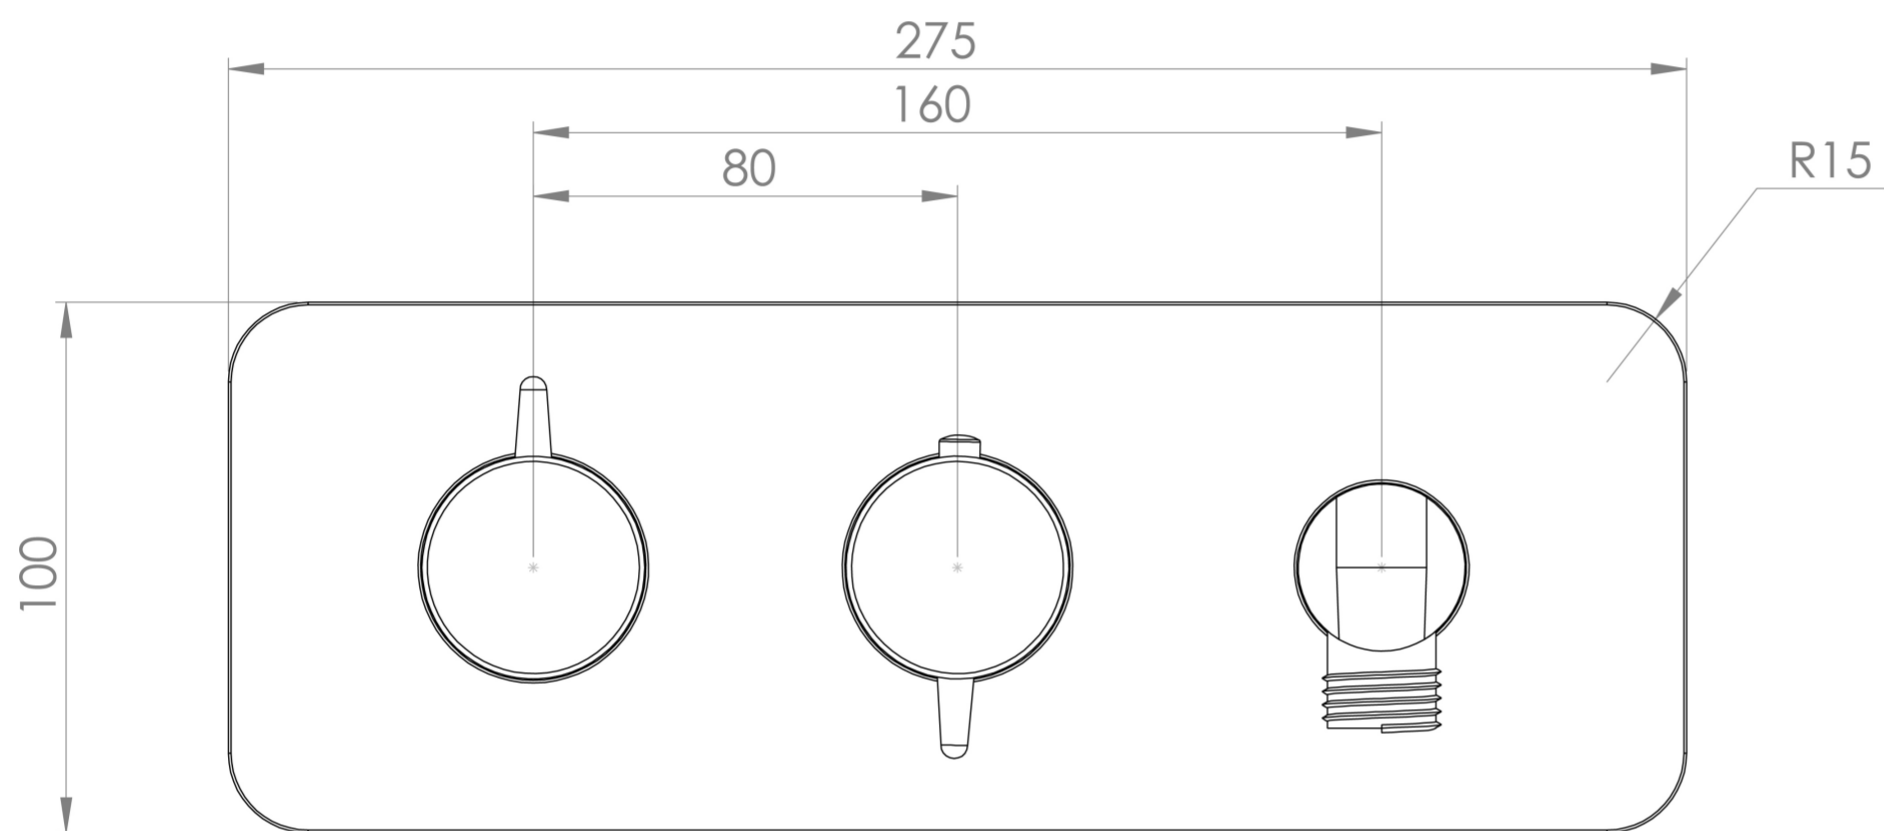

### PRODUCT INFORMATION

|                  |                              |
|------------------|------------------------------|
| <b>Finish:</b>   | Chrome                       |
| <b>Height:</b>   | 100mm                        |
| <b>Width:</b>    | 275mm                        |
| <b>Depth:</b>    | 50mm                         |
| <b>Material</b>  | Zinc, Stainless Steel, Brass |
| <b>Guarantee</b> | 5 years                      |
| <b>Outlets</b>   | 2                            |

### DESCRIPTION

Achieve a premium aesthetic with our Eden shower valve collection with handles that seamlessly match our basin mixers, ensuring a cohesive high-end look and feel. Choose from 1, 2, and 3 outlet options in chrome, brushed brass, and brushed nickel.

This thermostatic valve has 2 outlets which allows it to control a shower head and handset, a handset and bath filler, or a shower head and bath filler. The left handle controls the on/off function of the two components, whilst the right handle controls the water temperature. This valve comes with a handset and holder creating a complete valve set up.

# FLOW RATE

- 1 Bar - Flowrate: 16 l/min
- 2 Bar - Flowrate: 22.5 l/min
- 3 Bar - Flowrate: 28.5 l/min

Saneux reserves the right to alter the specifications and product range without prior notice. Dimensions are given as a guide only. Dimensions should not be used for surrounding furniture, fixtures and fittings until the product is on site.