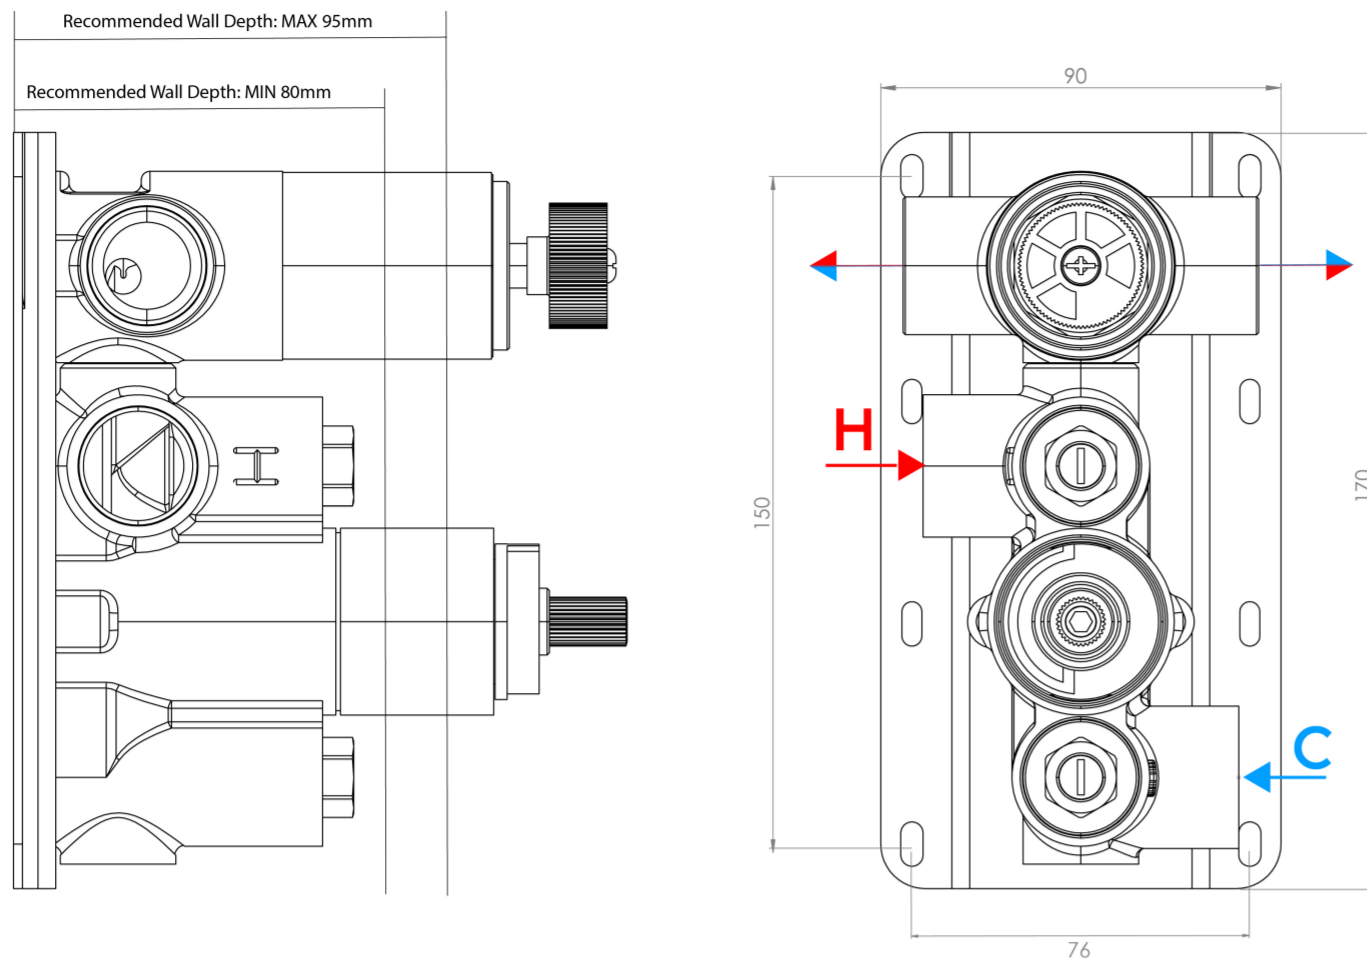

### PRODUCT INFORMATION

<b>Finish:</b>	Chrome
<b>Height:</b>	100mm
<b>Width:</b>	275mm
<b>Depth:</b>	50mm
<b>Material</b>	Zinc, Stainless Steel, Brass
<b>Guarantee</b>	5 years
<b>Outlets</b>	2

This thermostatic valve has 2 outlets which allows it to control a shower head and handset, a handset and bath filler, or a shower head and bath filler. The left handle controls the on/off function of the two components, whilst the right handle controls the water temperature. This valve comes with a handset and holder creating a complete valve set up.

# FLOW RATE

- 1 Bar - Flowrate: 16 l/min
- 2 Bar - Flowrate: 22.5 l/min
- 3 Bar - Flowrate: 28.5 l/min

Saneux reserves the right to alter the specifications and product range without prior notice. Dimensions are given as a guide only. Dimensions should not be used for surrounding furniture, fixtures and fittings until the product is on site.