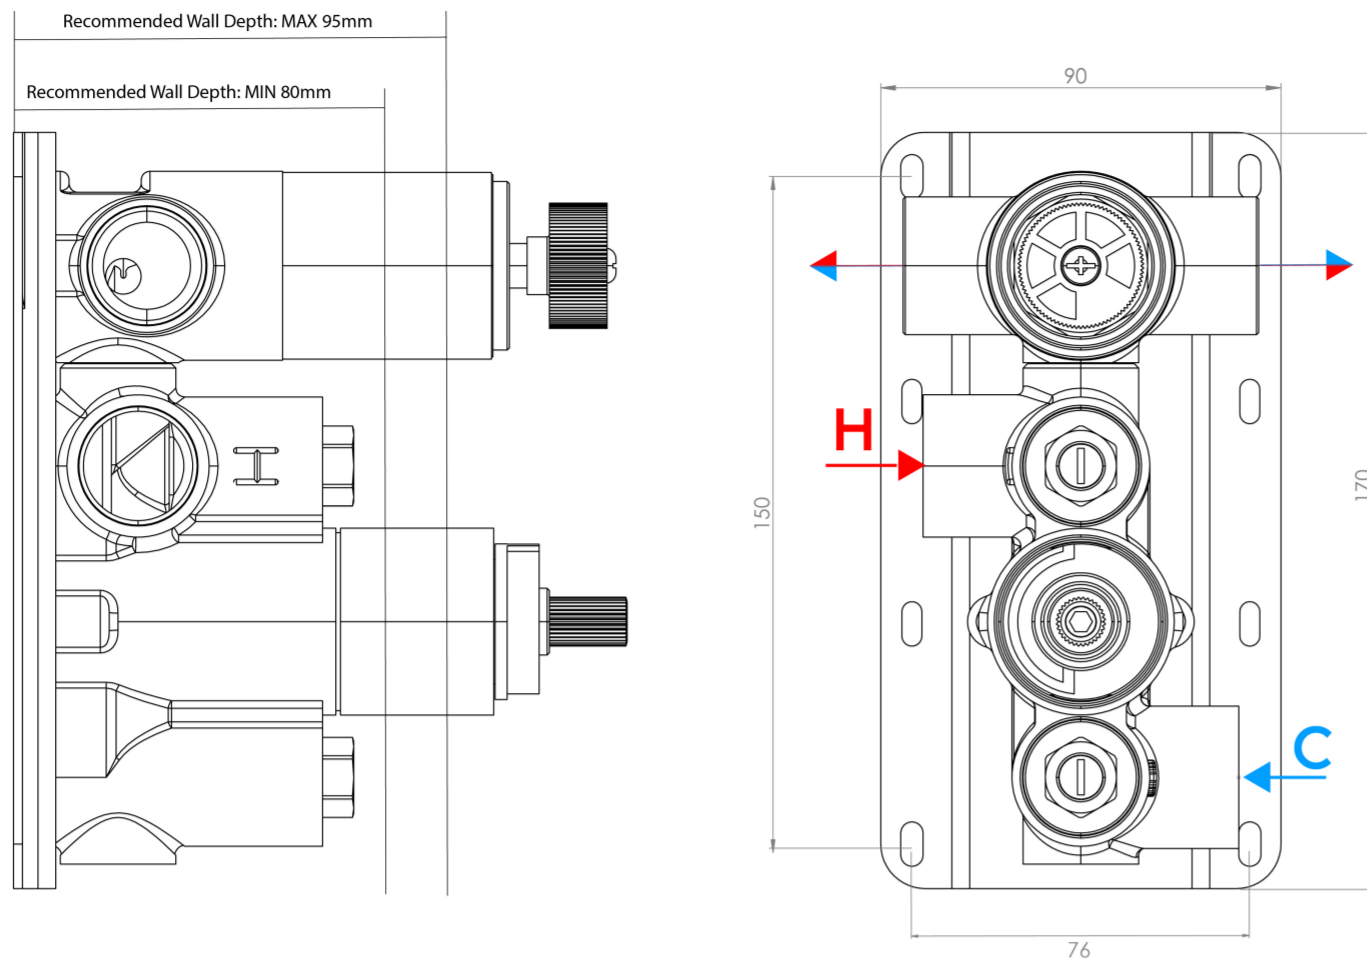

### PRODUCT INFORMATION

|                  |                              |
|------------------|------------------------------|
| <b>Finish:</b>   | Chrome                       |
| <b>Height:</b>   | 100mm                        |
| <b>Width:</b>    | 275mm                        |
| <b>Depth:</b>    | 50mm                         |
| <b>Material</b>  | Zinc, Stainless Steel, Brass |
| <b>Guarantee</b> | 5 years                      |
| <b>Outlets</b>   | 2                            |

This thermostatic valve has 2 outlets which allows it to control a shower head and handset, a handset and bath filler, or a shower head and bath filler. The left handle controls the on/off function of the two components, whilst the right handle controls the water temperature. This valve comes with a handset and holder creating a complete valve set up.

# FLOW RATE

- 1 Bar - Flowrate: 16 l/min
- 2 Bar - Flowrate: 22.5 l/min
- 3 Bar - Flowrate: 28.5 l/min

Saneux reserves the right to alter the specifications and product range without prior notice. Dimensions are given as a guide only. Dimensions should not be used for surrounding furniture, fixtures and fittings until the product is on site.