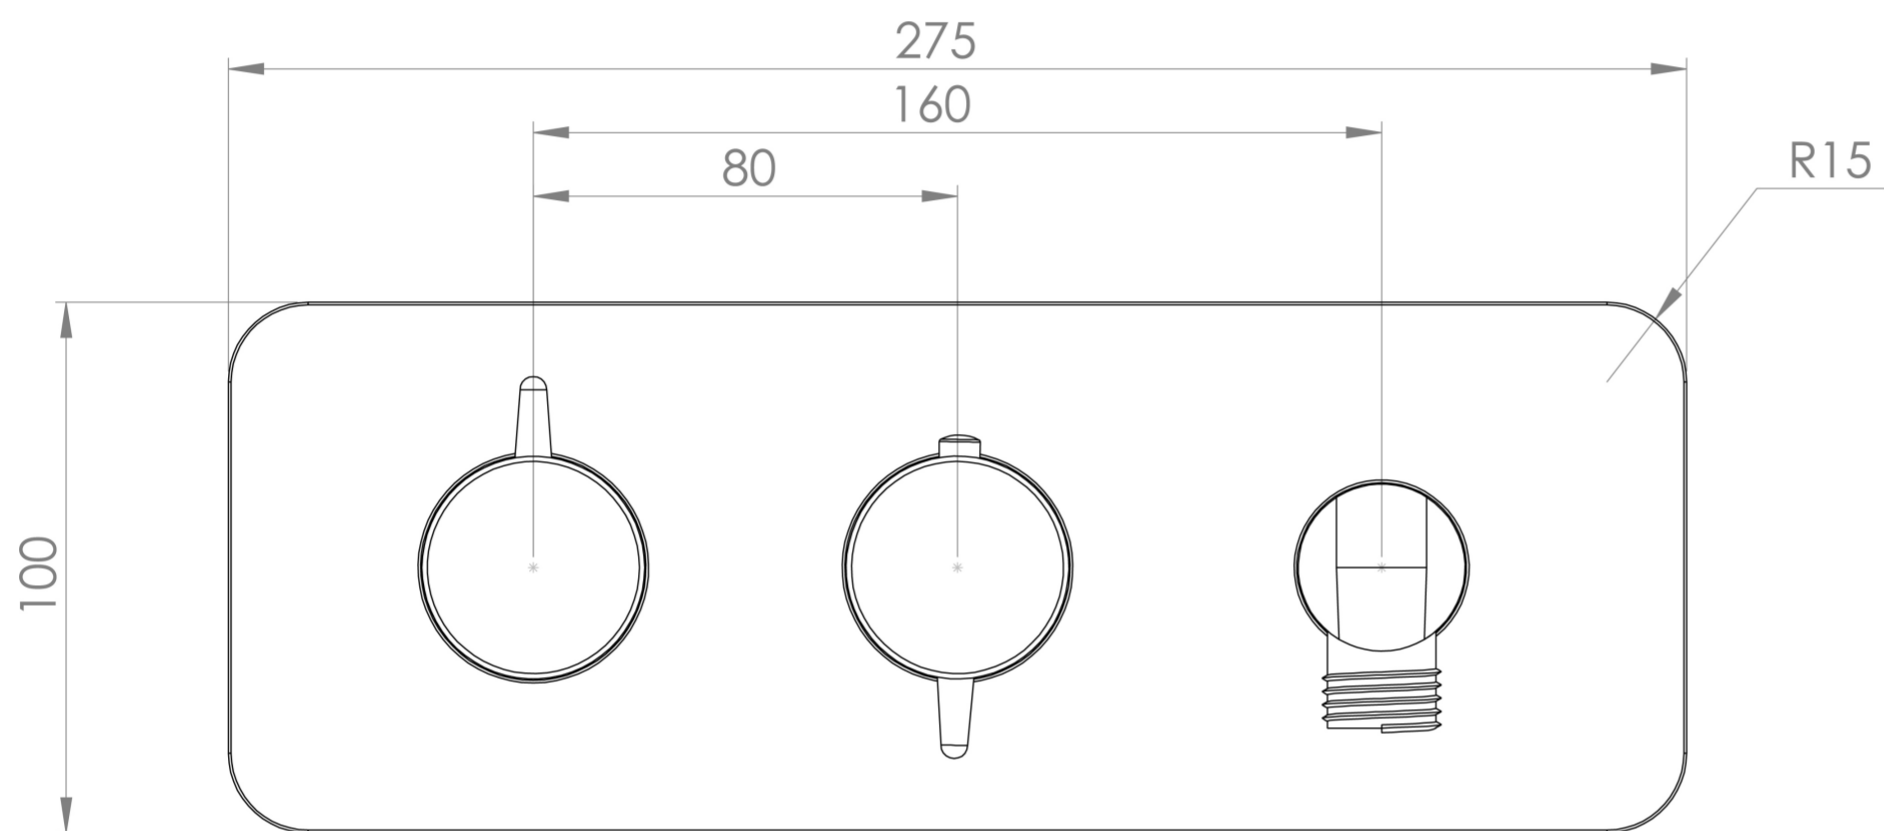

### PRODUCT INFORMATION

<b>Finish:</b>	Chrome
<b>Height:</b>	100mm
<b>Width:</b>	275mm
<b>Depth:</b>	50mm
<b>Material</b>	Zinc, Stainless Steel, Brass
<b>Guarantee</b>	5 years
<b>Outlets</b>	2

### DESCRIPTION

Achieve a premium aesthetic with our Eden shower valve collection with handles that seamlessly match our basin mixers, ensuring a cohesive high-end look and feel. Choose from 1, 2, and 3 outlet options in chrome, brushed brass, and brushed nickel.

This thermostatic valve has 2 outlets which allows it to control a shower head and handset, a handset and bath filler, or a shower head and bath filler. The left handle controls the on/off function of the two components, whilst the right handle controls the water temperature. This valve comes with a handset and holder creating a complete valve set up.

# FLOW RATE

- 1 Bar - Flowrate: 16 l/min
- 2 Bar - Flowrate: 22.5 l/min
- 3 Bar - Flowrate: 28.5 l/min

Saneux reserves the right to alter the specifications and product range without prior notice. Dimensions are given as a guide only. Dimensions should not be used for surrounding furniture, fixtures and fittings until the product is on site.