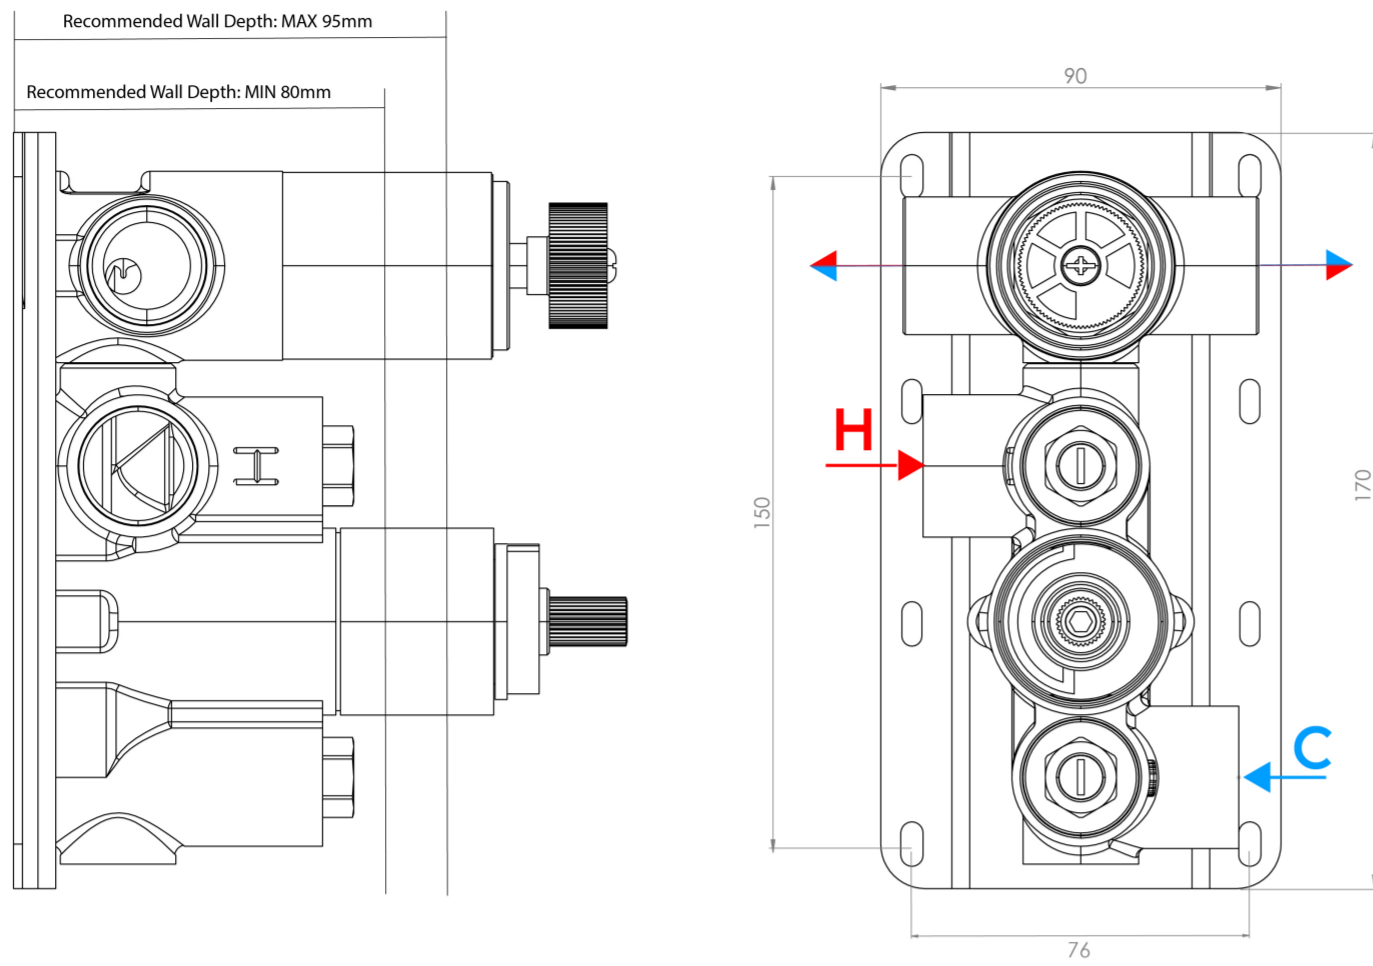

### PRODUCT INFORMATION

<b>Finish:</b>	Chrome
<b>Height:</b>	215mm
<b>Width:</b>	100mm
<b>Depth:</b>	50mm
<b>Material</b>	Zinc, Stainless Steel, Brass
<b>Guarantee</b>	5 years
<b>Outlets</b>	2

This thermostatic valve has 2 outlets which allows it to control a shower head and handset, a handset and bath filler, or a shower head and bath filler. The top handle controls the on/off function of the two components, whilst the bottom handle controls the water temperature.

# FLOW RATE

- 1 Bar - Flowrate: 16 l/min
- 2 Bar - Flowrate: 22.5 l/min
- 3 Bar - Flowrate: 28.5 l/min

Saneux reserves the right to alter the specifications and product range without prior notice. Dimensions are given as a guide only. Dimensions should not be used for surrounding furniture, fixtures and fittings until the product is on site.