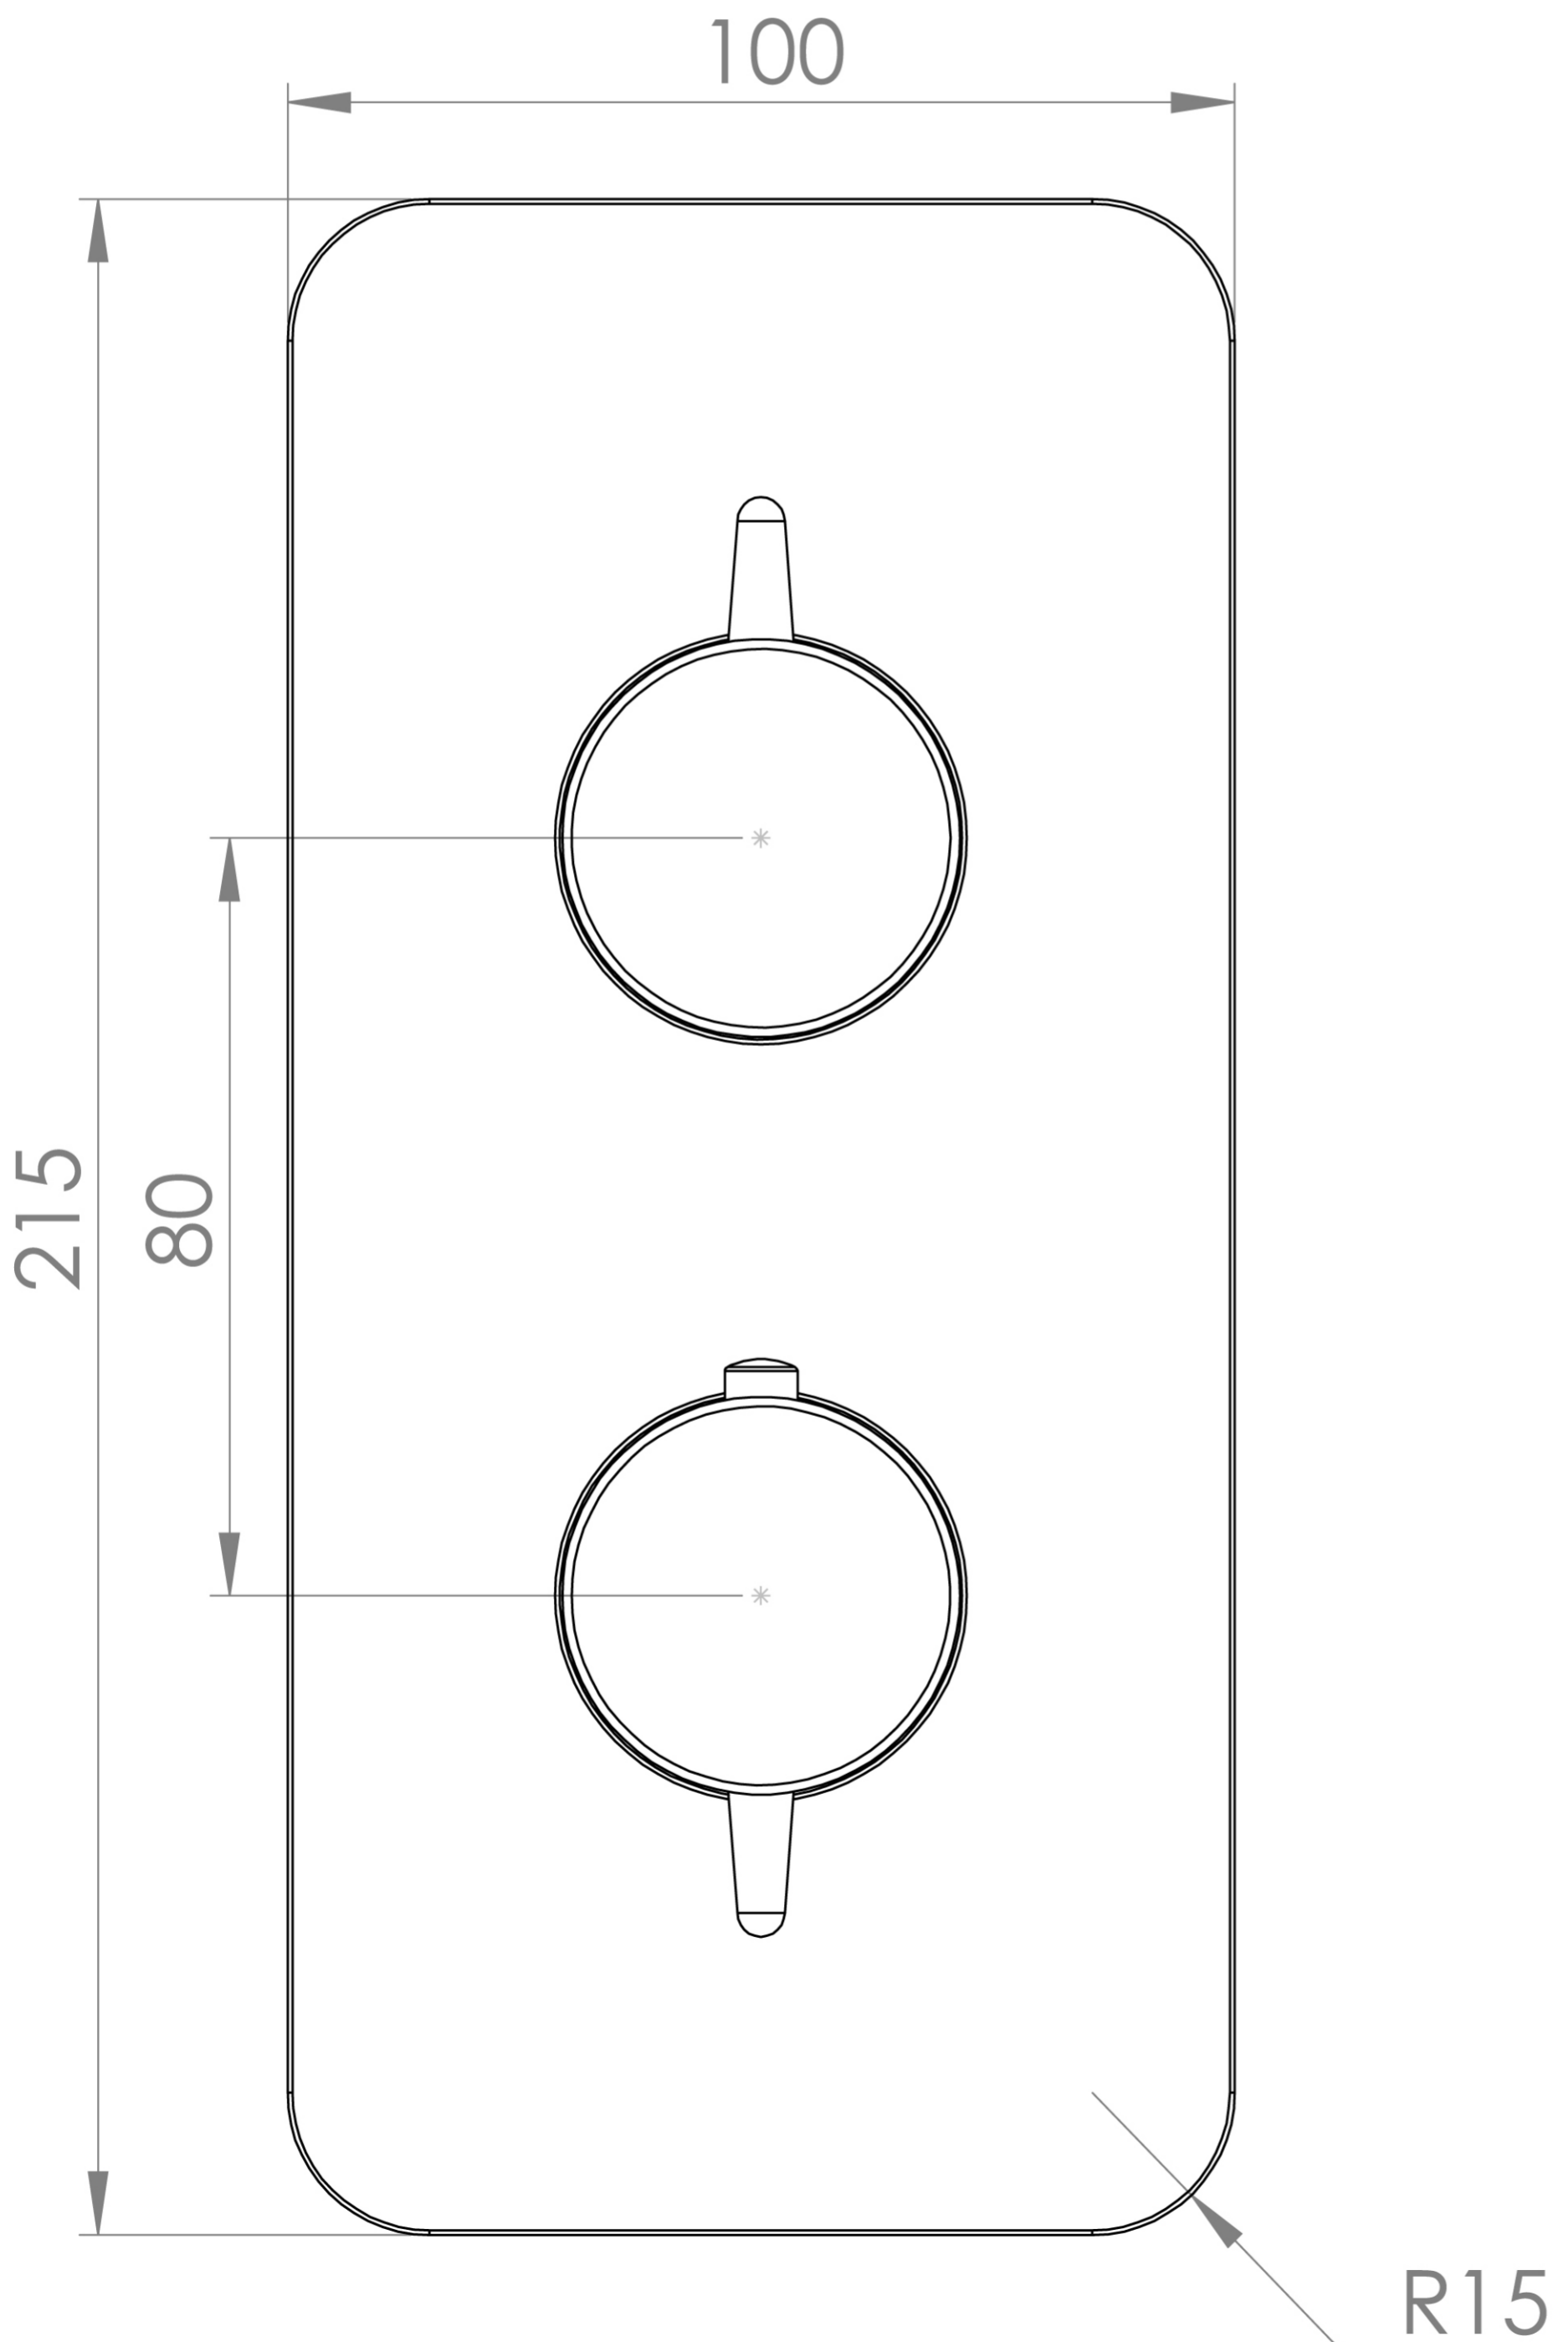

## EDEN 2 WAY THERMOSTATIC SHOWER VALVE KIT IN PORTRAIT - CHROME

**Product Code:** ED020

### PRODUCT INFORMATION

<b>Finish:</b>	Chrome
<b>Height:</b>	215mm
<b>Width:</b>	100mm
<b>Depth:</b>	50mm
<b>Material</b>	Zinc, Stainless Steel, Brass
<b>Guarantee</b>	5 years
<b>Outlets</b>	2

This thermostatic valve has 2 outlets which allows it to control a shower head and handset, a handset and bath filler, or a shower head and bath filler. The top handle controls the on/off function of the two components, whilst the bottom handle controls the water temperature.

# FLOW RATE

- 1 Bar - Flowrate: 16 l/min
- 2 Bar - Flowrate: 22.5 l/min
- 3 Bar - Flowrate: 28.5 l/min

Saneux reserves the right to alter the specifications and product range without prior notice. Dimensions are given as a guide only. Dimensions should not be used for surrounding furniture, fixtures and fittings until the product is on site.