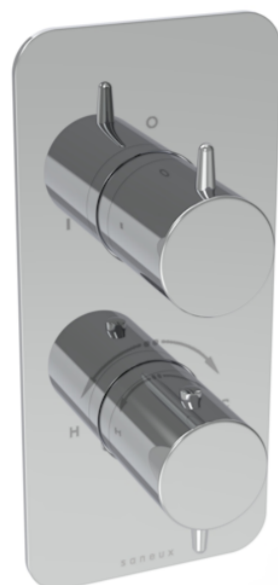

## EDEN 2 WAY THERMOSTATIC SHOWER VALVE KIT IN PORTRAIT - CHROME

**Product Code:** ED020

### PRODUCT INFORMATION

<b>Finish:</b>	Chrome
<b>Height:</b>	215mm
<b>Width:</b>	100mm
<b>Depth:</b>	50mm
<b>Material</b>	Zinc, Stainless Steel, Brass
<b>Guarantee</b>	5 years
<b>Outlets</b>	2

### DESCRIPTION

Achieve a premium aesthetic with our Eden shower valve collection with handles that seamlessly match our basin mixers, ensuring a cohesive high-end look and feel. Choose from 1, 2, and 3 outlet options in chrome, brushed brass, and brushed nickel.

This thermostatic valve has 2 outlets which allows it to control a shower head and handset, a handset and bath filler, or a shower head and bath filler. The top handle controls the on/off function of the two components, whilst the bottom handle controls the water temperature.