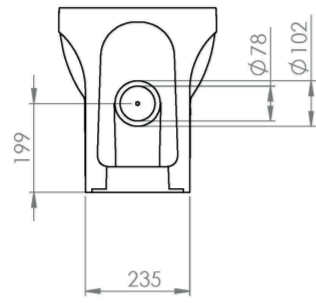

Saneux reserves the right to alter the specifications and product range without prior notice. Dimensions are given as a guide only. Dimensions should not be used for surrounding furniture, fixtures and fittings until the product is on site.