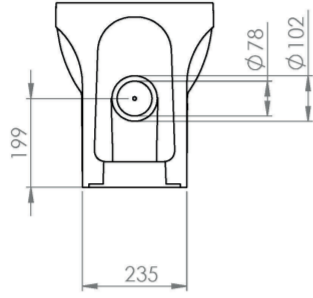

Saneux reserves the right to alter the specifications and product range without prior notice. Dimensions are given as a guide only. Dimensions should not be used for surrounding furniture, fixtures and fittings until the product is on site.