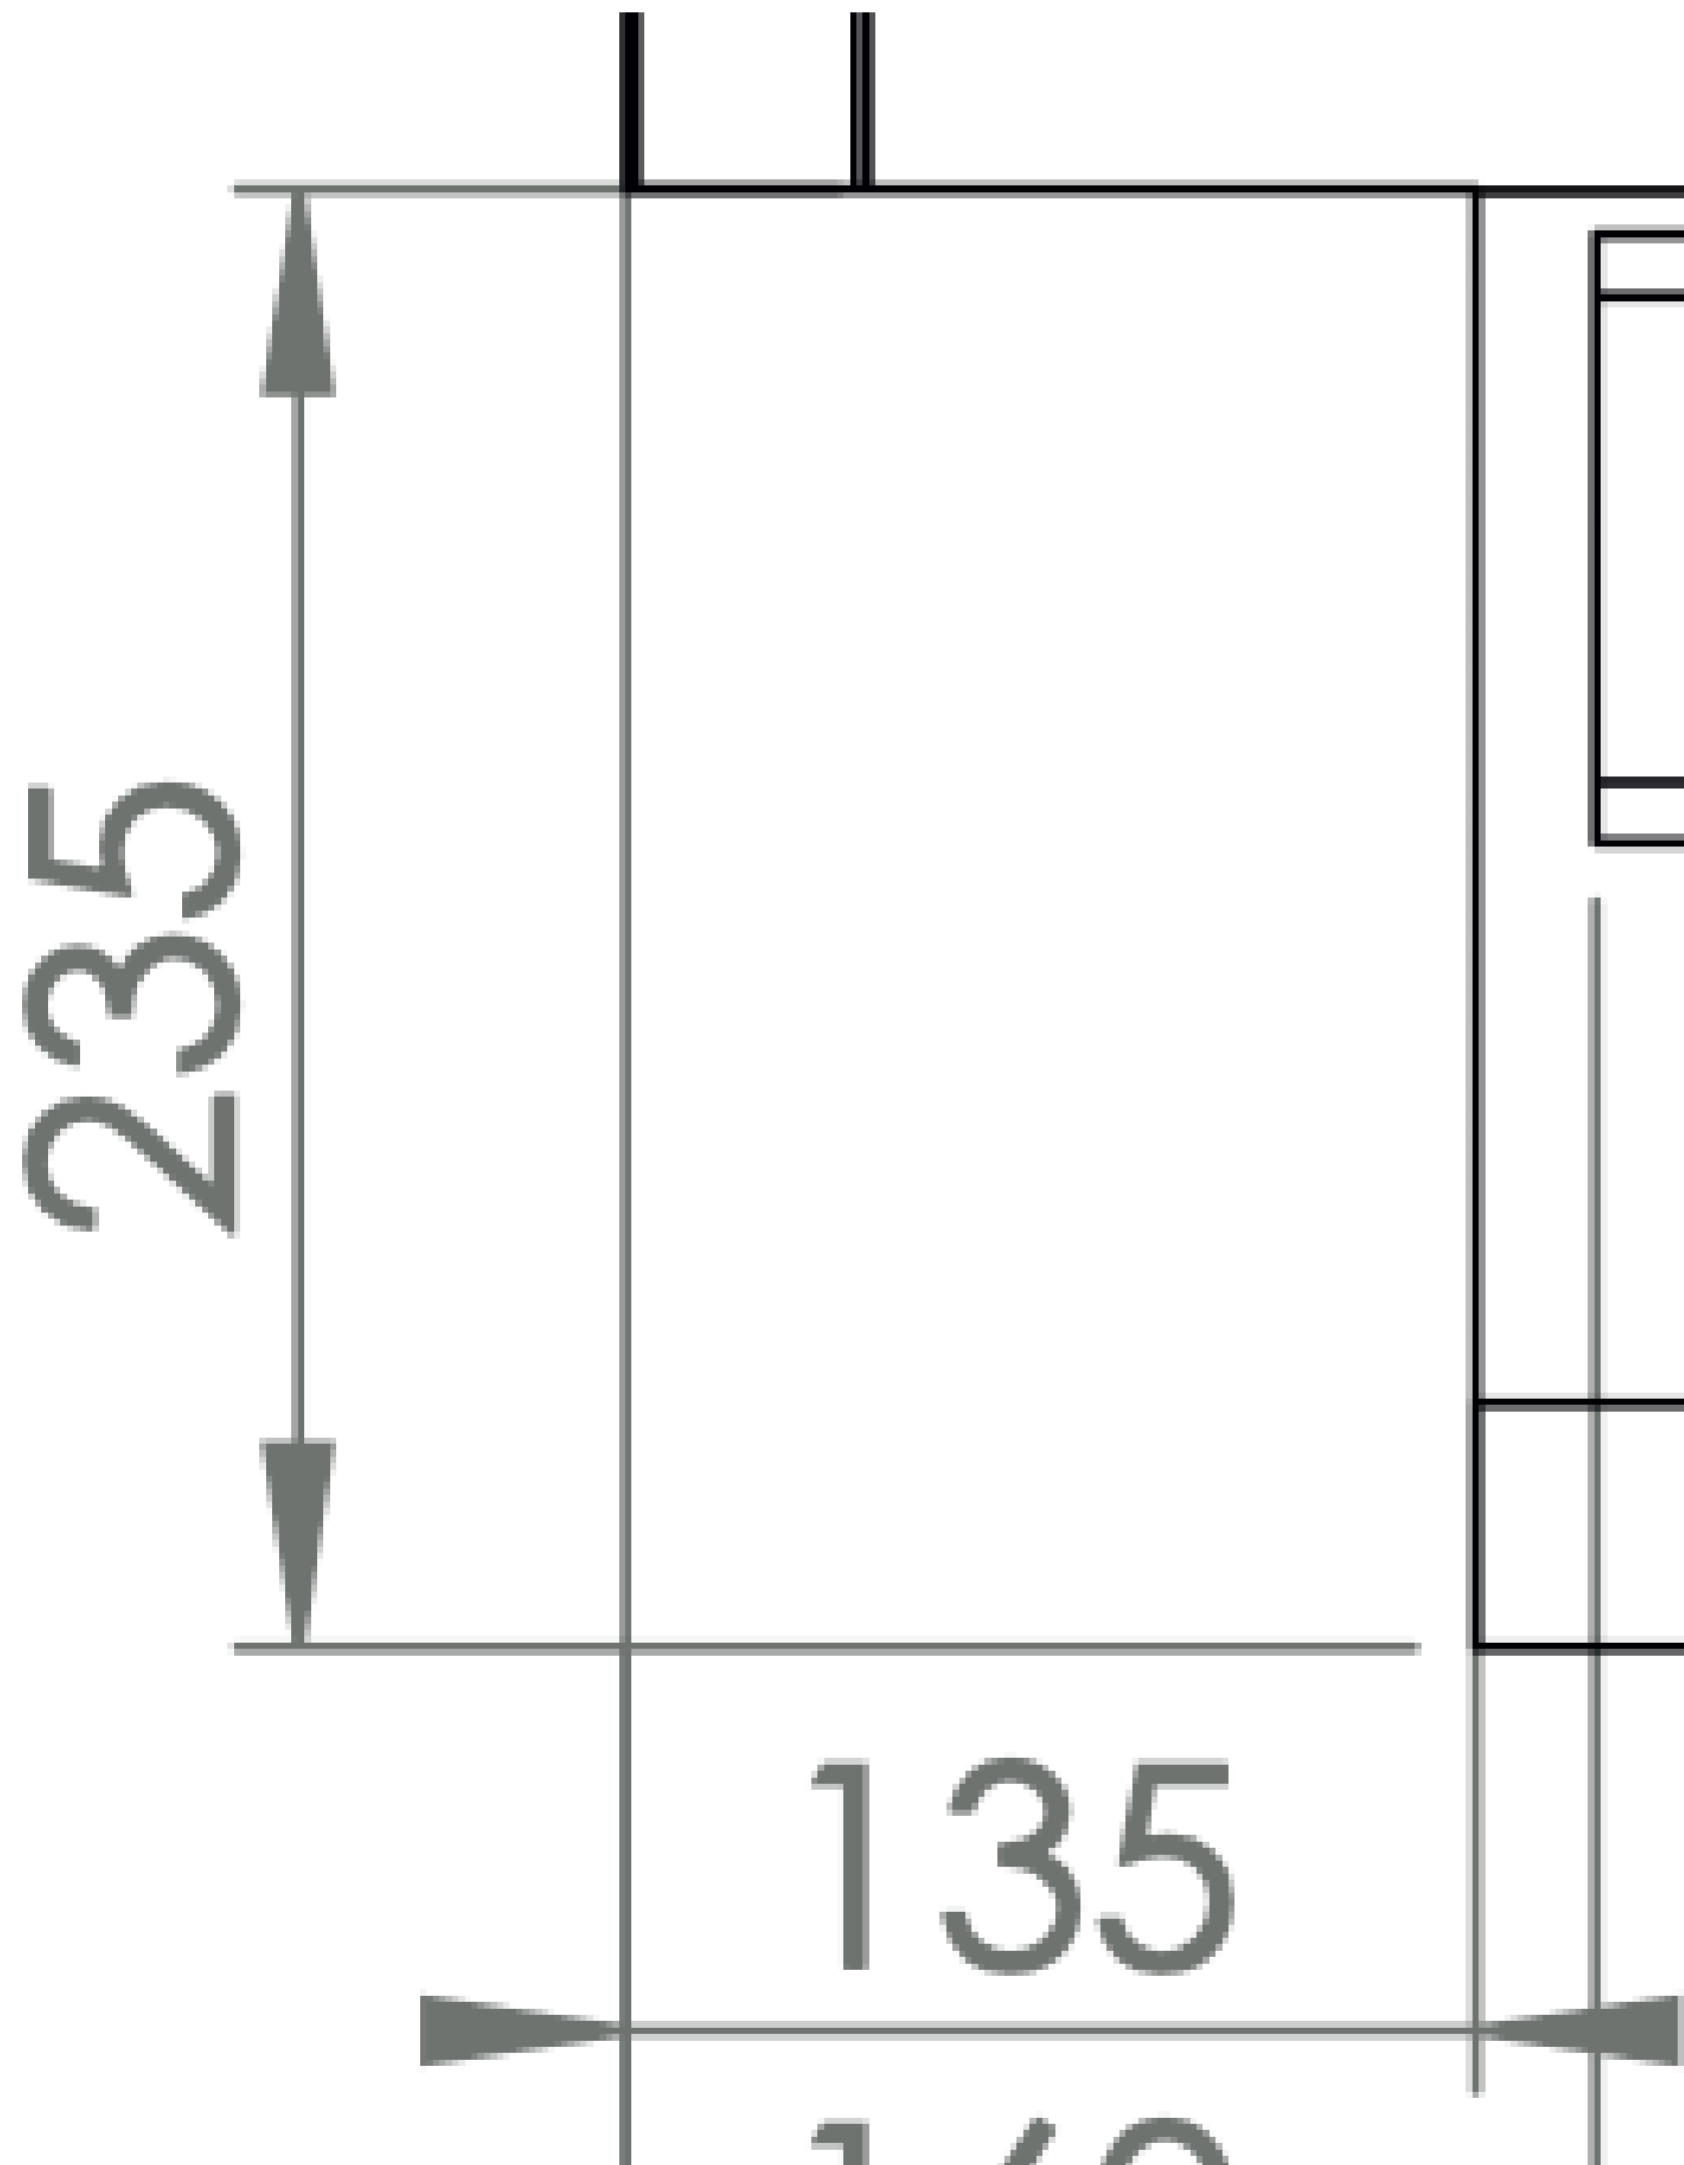

Saneux reserves the right to alter the specifications and product range without prior notice. Dimensions are given as a guide only. Dimensions should not be used for surrounding furniture, fixtures and fittings until the product is on site.