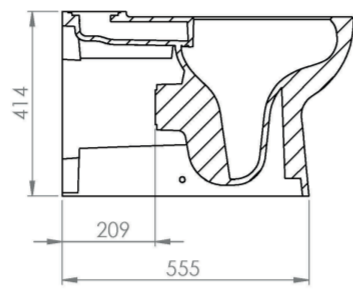

Saneux reserves the right to alter the specifications and product range without prior notice. Dimensions are given as a guide only. Dimensions should not be used for surrounding furniture, fixtures and fittings until the product is on site.