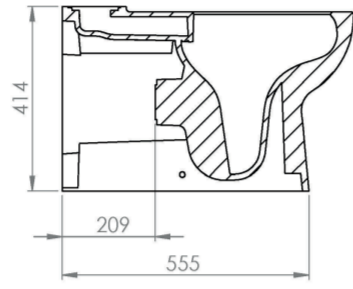

Saneux reserves the right to alter the specifications and product range without prior notice. Dimensions are given as a guide only. Dimensions should not be used for surrounding furniture, fixtures and fittings until the product is on site.