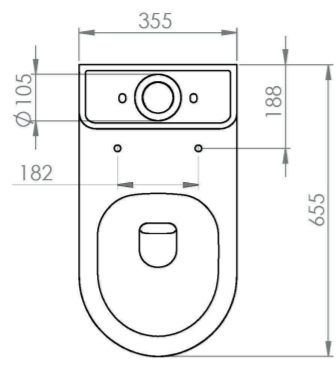

Saneux reserves the right to alter the specifications and product range without prior notice. Dimensions are given as a guide only. Dimensions should not be used for surrounding furniture, fixtures and fittings until the product is on site.