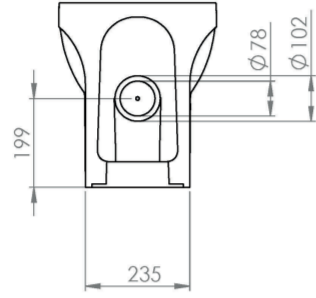

Saneux reserves the right to alter the specifications and product range without prior notice. Dimensions are given as a guide only. Dimensions should not be used for surrounding furniture, fixtures and fittings until the product is on site.