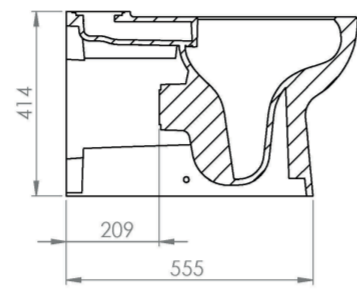

Saneux reserves the right to alter the specifications and product range without prior notice. Dimensions are given as a guide only. Dimensions should not be used for surrounding furniture, fixtures and fittings until the product is on site.