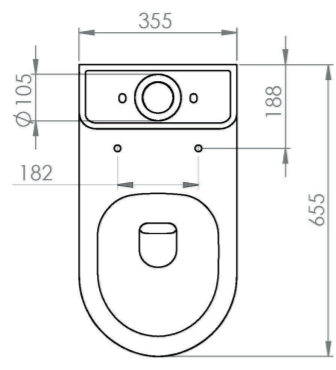

## PRODUCT INFORMATION

<b>Finish:</b>	Gloss White
<b>Height:</b>	414mm
<b>Width:</b>	355mm
<b>Depth:</b>	655mm
<b>Material</b>	Ceramic
<b>Weight</b>	38.26kg
<b>Guarantee</b>	Lifetime
<b>Compatible Toilet Seat(s)</b>	AUTS01, AUTS02
<b>Compatible Cistern(s)</b>	INDCI01
<b>Type of Flushing</b>	Rimless technology

What's great about the AUSTEN close coupled pan is that if you can still have the fully back to wall look even when the soil exit pipe needs to exit to the left hand side.

The complete set up with the cistern and the soft closing seat would be the perfect toilet to have in a family bathroom.

\*Cistern & seat sold separately

Compatible cistern: INDCI01

Compatible seats: AUTS01, AUTS02

---

Saneux reserves the right to alter the specifications and product range without prior notice. Dimensions are given as a guide only. Dimensions should not be used for surrounding furniture, fixtures and fittings until the product is on site.