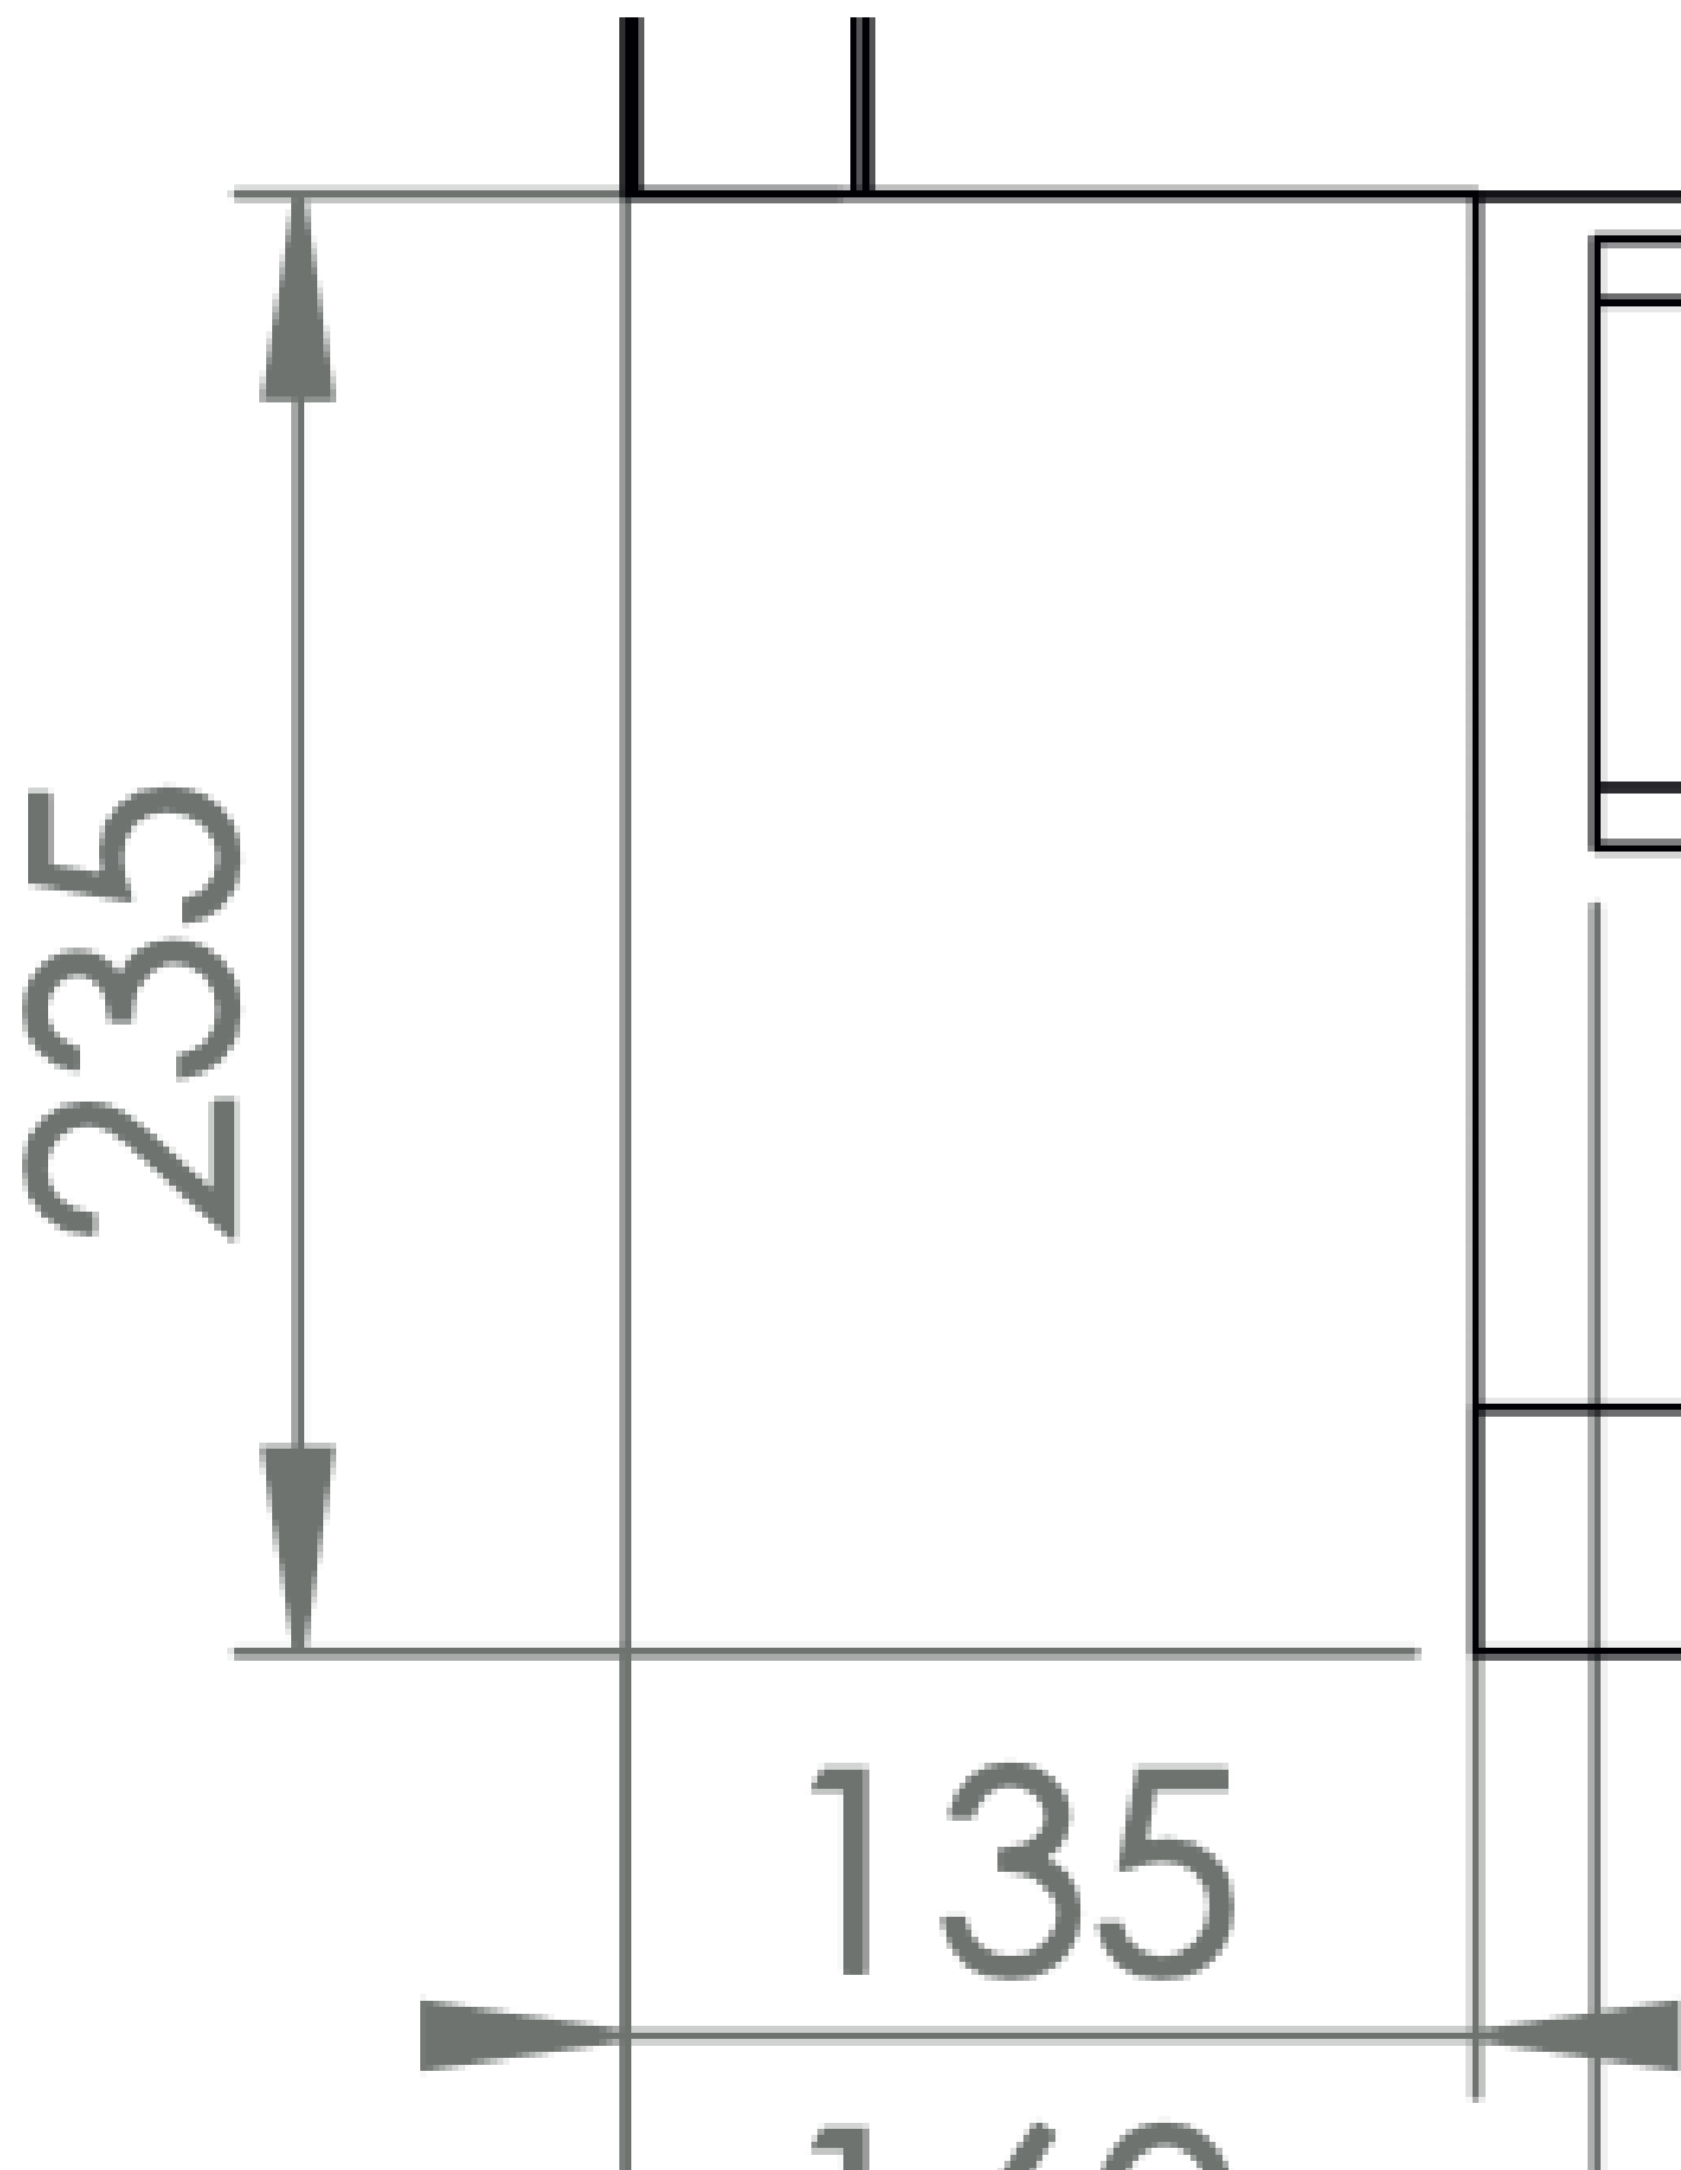

Saneux reserves the right to alter the specifications and product range without prior notice. Dimensions are given as a guide only. Dimensions should not be used for surrounding furniture, fixtures and fittings until the product is on site.