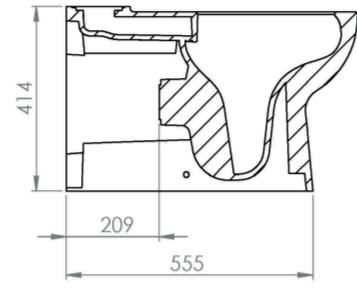

Saneux reserves the right to alter the specifications and product range without prior notice. Dimensions are given as a guide only. Dimensions should not be used for surrounding furniture, fixtures and fittings until the product is on site.