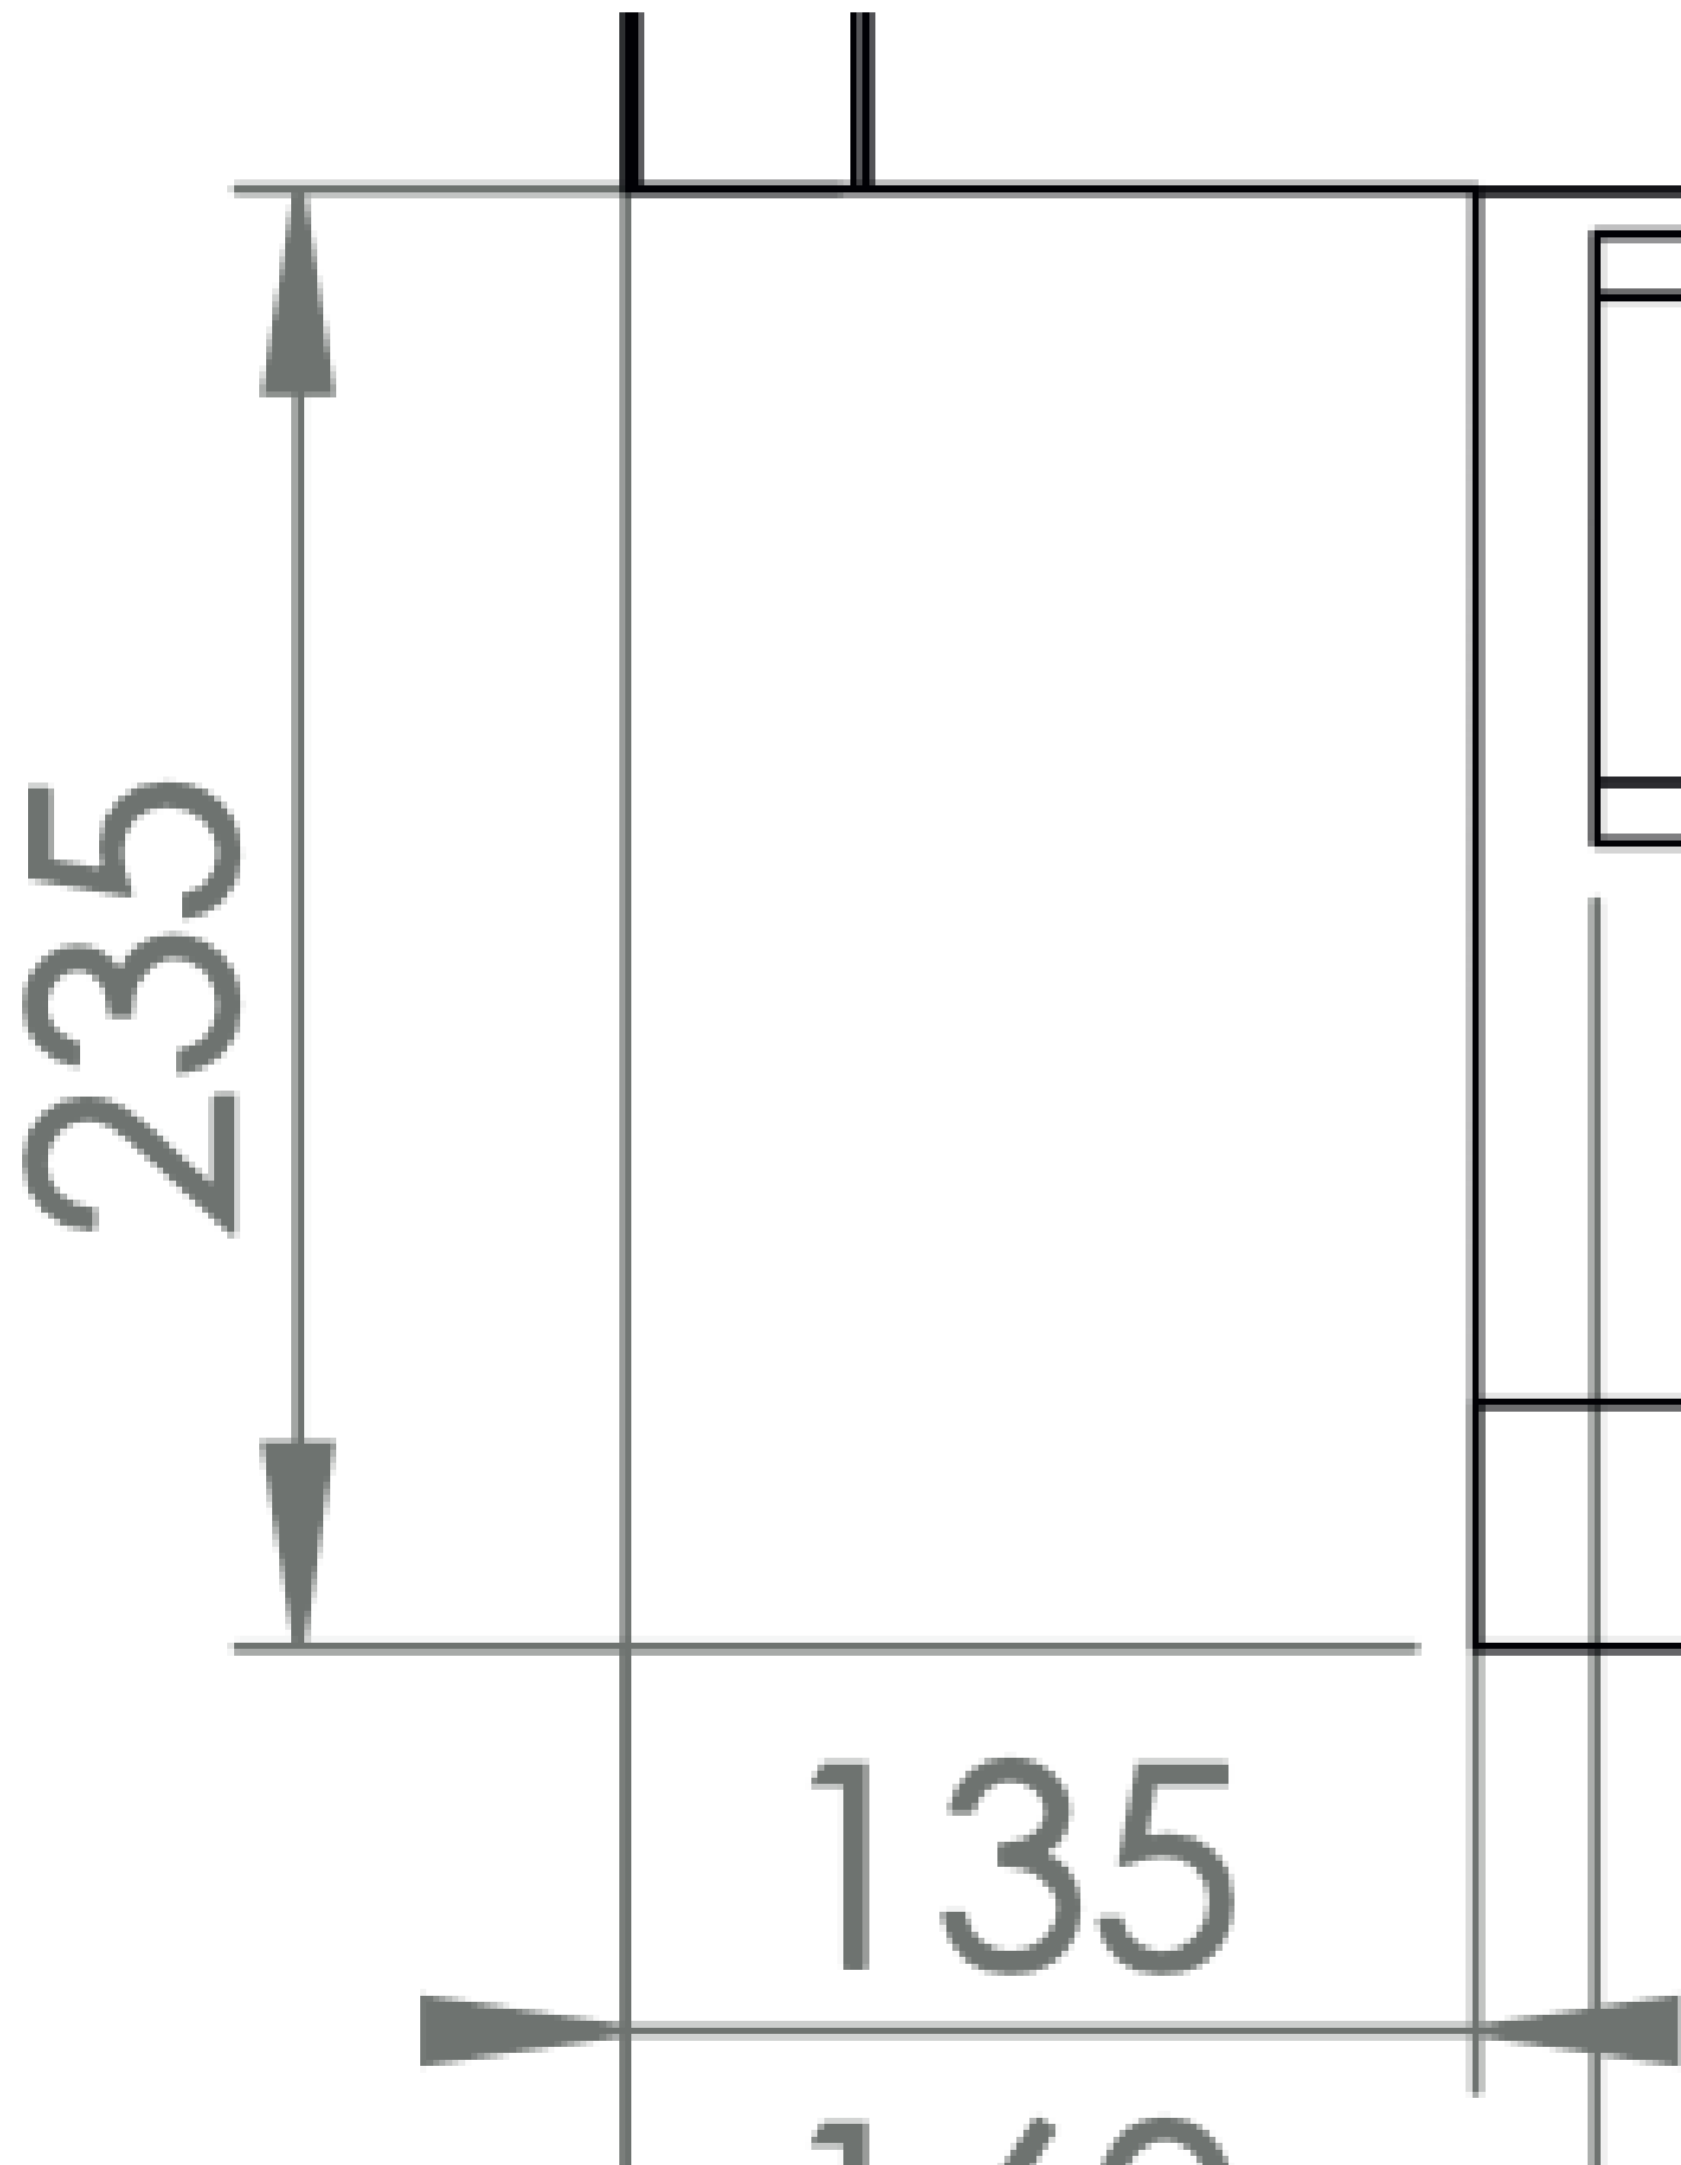

Saneux reserves the right to alter the specifications and product range without prior notice. Dimensions are given as a guide only. Dimensions should not be used for surrounding furniture, fixtures and fittings until the product is on site.