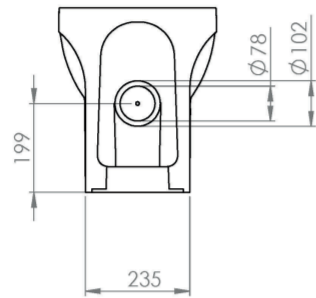

Saneux reserves the right to alter the specifications and product range without prior notice. Dimensions are given as a guide only. Dimensions should not be used for surrounding furniture, fixtures and fittings until the product is on site.