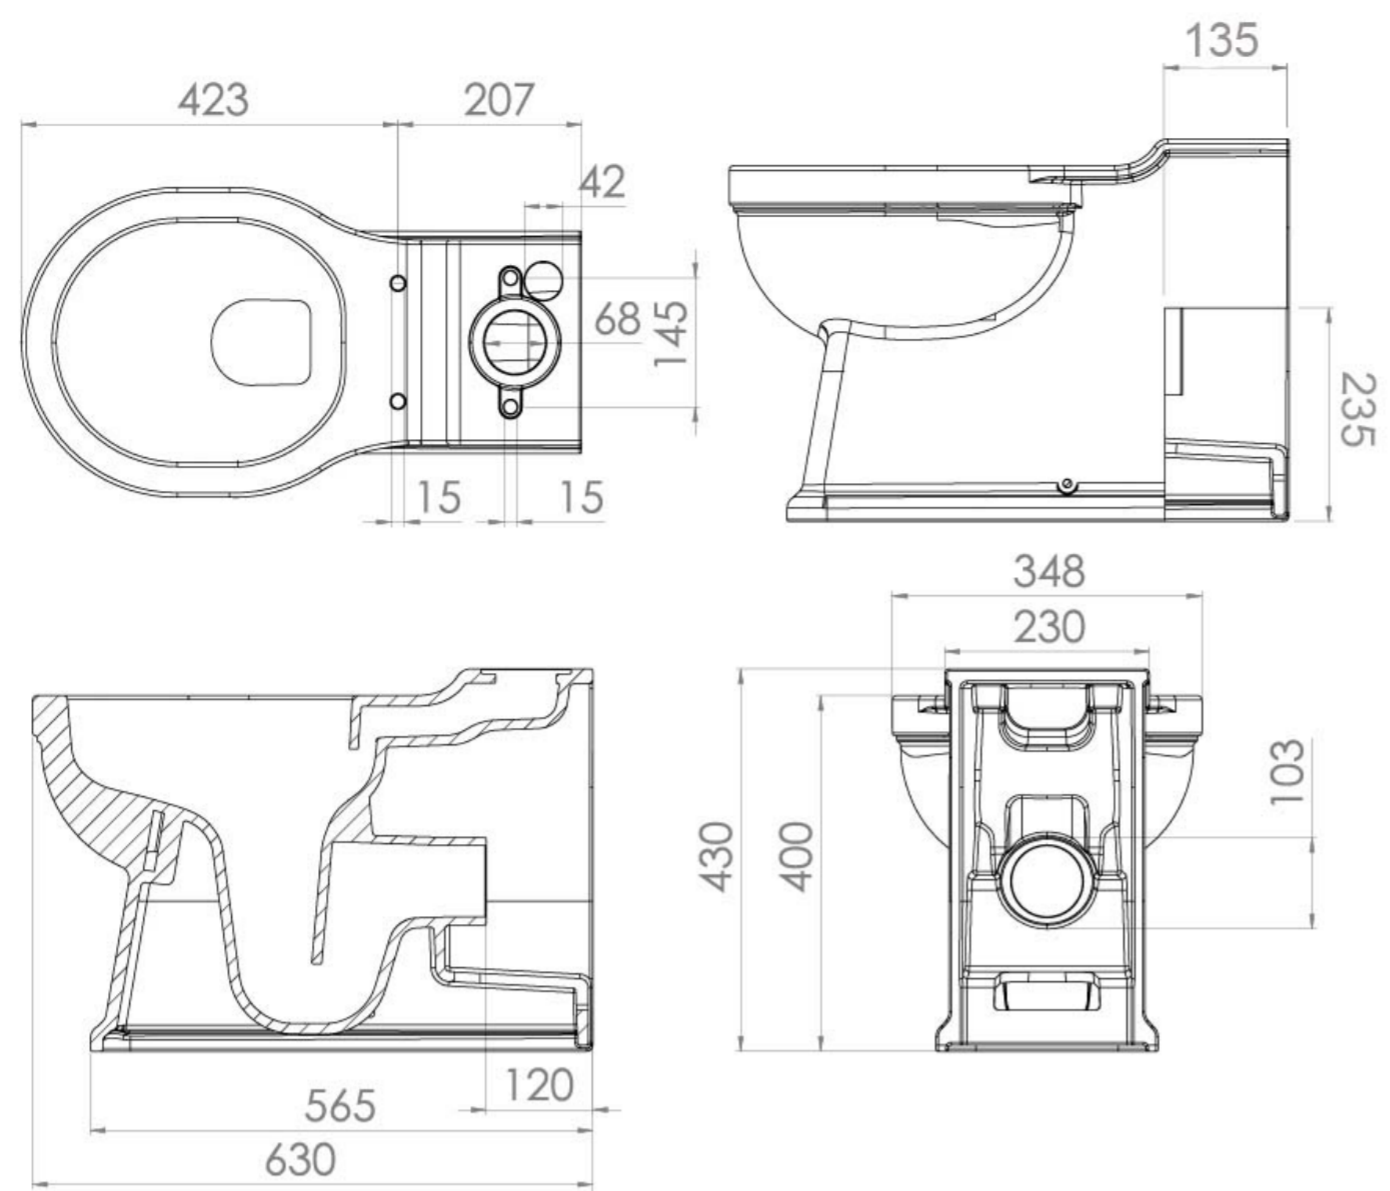

# SOFIA CLOSE COUPLED RIGHT HAND SOIL EXIT PAN - WELS APPROVED - RIMLESS

**Product Code:** SOCC02.R

## PRODUCT INFORMATION

<b>Finish:</b>	Gloss White
<b>Height:</b>	430mm
<b>Width:</b>	348mm
<b>Depth:</b>	630mm
<b>Material</b>	Ceramic
<b>Weight</b>	28kg
<b>Guarantee</b>	Lifetime
<b>Compatible Toilet Seat(s)</b>	SOTS01.PB, SOTS01.DG, SOTS01.CW, SOTS01.OB
<b>Compatible Cistern(s)</b>	SOCC-CK
<b>Type of Flushing</b>	Rimless technology

The SOFIA close coupled right hand soil exit WC pan has modern features of being fully back to wall and rimless, yet the design is heavily inspired by traditional aesthetics.

\*Cistern and seat sold separately