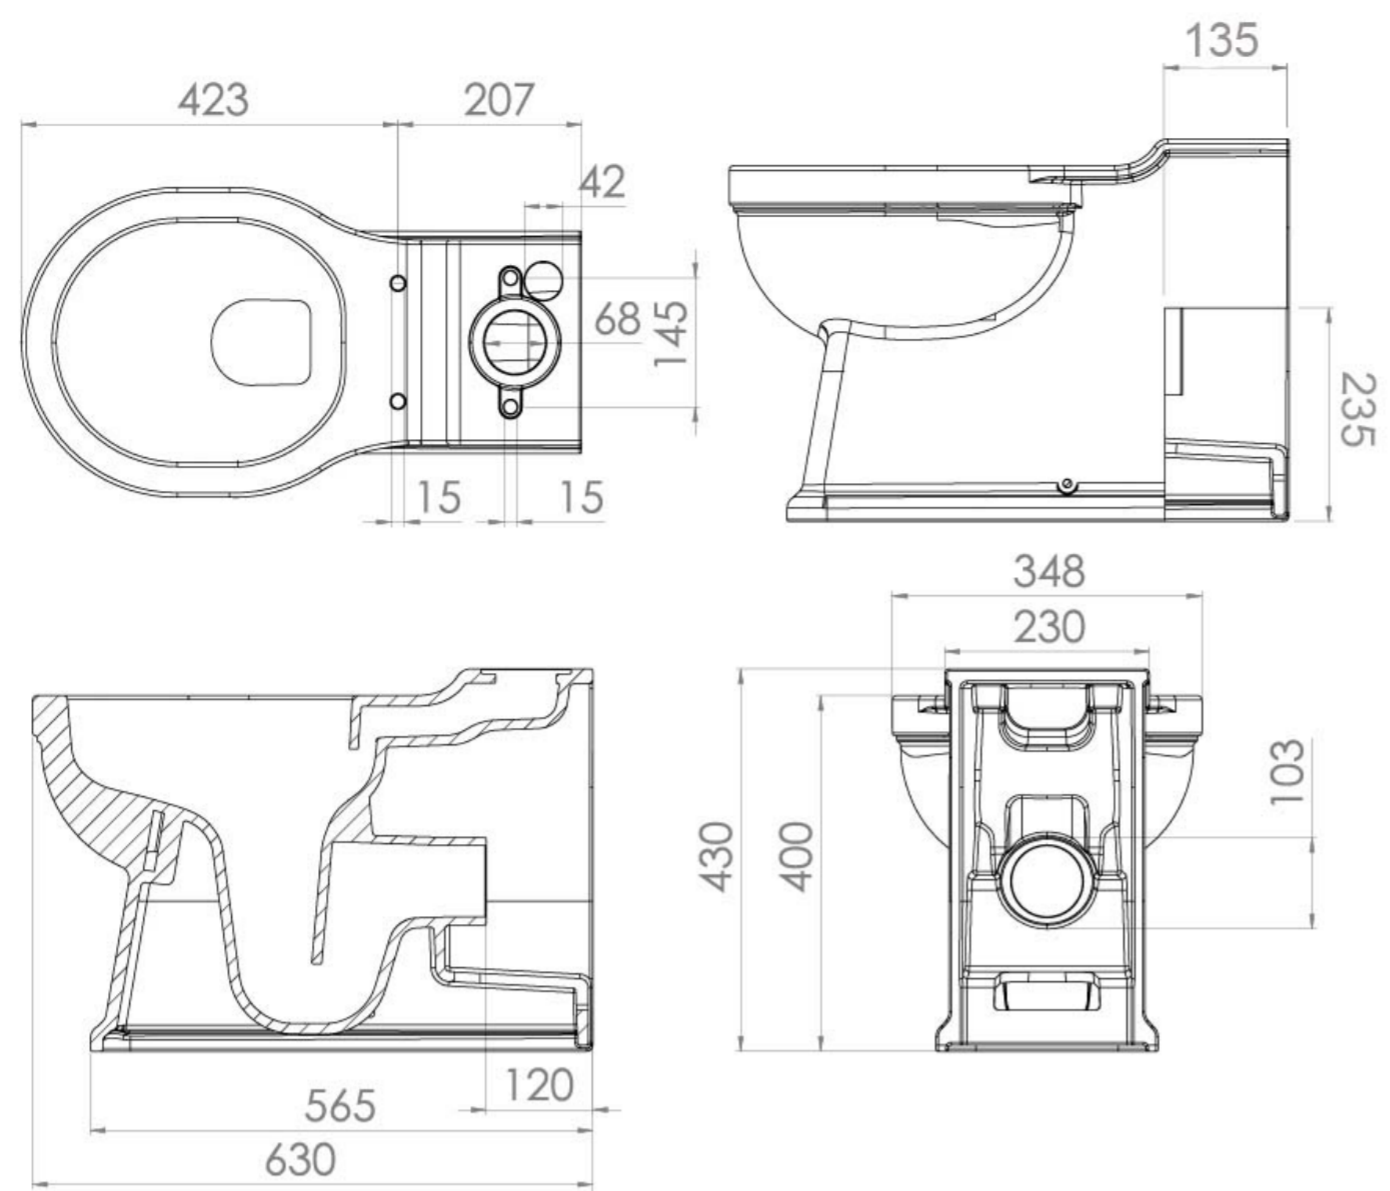

SOFIA CLOSE COUPLED RIGHT HAND SOIL EXIT PAN - WELS APPROVED - RIMLESS

Product Code: SOCC02.R

PRODUCT INFORMATION

Finish:	Gloss White
Height:	430mm
Width:	348mm
Depth:	630mm
Material	Ceramic
Weight	28kg
Guarantee	Lifetime
Compatible Toilet Seat(s)	SOTS01.PB, SOTS01.DG, SOTS01.CW, SOTS01.OB
Compatible Cistern(s)	SOCC-CK
Type of Flushing	Rimless technology

The SOFIA close coupled right hand soil exit WC pan has modern features of being fully back to wall and rimless, yet the design is heavily inspired by traditional aesthetics.

*Cistern and seat sold separately

Compatible cistern: SOCC-CK

Compatible seats: SOTS01.CW, SOTS01.DG, SOTS01.PB, SOTS01.OB

TECHNICAL DRAWING

Saneux reserves the right to alter the specifications and product range without prior notice. Dimensions are given as a guide only. Dimensions should not be used for surrounding furniture, fixtures and fittings until the product is on site.

<https://saneux.com/products/sofia-close-coupled-right-hand-soil-exit-pan-wels-approved-rimless-2>