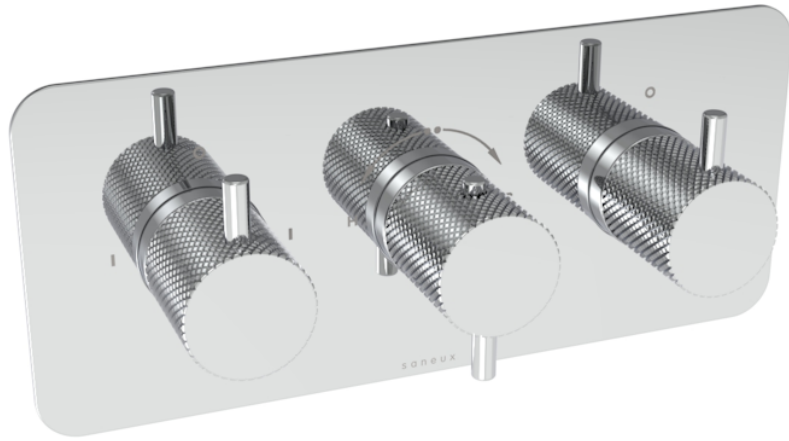

# COS 3 WAY THERMOSTATIC SHOWER VALVE KIT IN LANDSCAPE WITH KNURLED HANDLES - CHROME

**Product Code:** CO221.KL

## PRODUCT INFORMATION

<b>Finish:</b>	Chrome
<b>Height:</b>	120mm
<b>Width:</b>	275mm
<b>Depth:</b>	185mm
<b>Material</b>	Brass
<b>Weight</b>	4.39kg
<b>Approvals/Standards</b>	WRAS
<b>Guarantee</b>	5 years
<b>Outlets</b>	3

## DESCRIPTION

The COS collection was designed to create brassware that was both modern and classic to suit any style of bathroom.

This COS 3 way thermostatic shower valve in a classy chrome finish and with knurled handles will instantly add a luxurious and modern touch to your shower and bathroom as a whole.

This landscape thermostatic valve has 3 outlets which allows it to control a shower head, handset and bath filler. The left and right handles control the on/off function of the components, whilst the middle handle controls the water temperature.