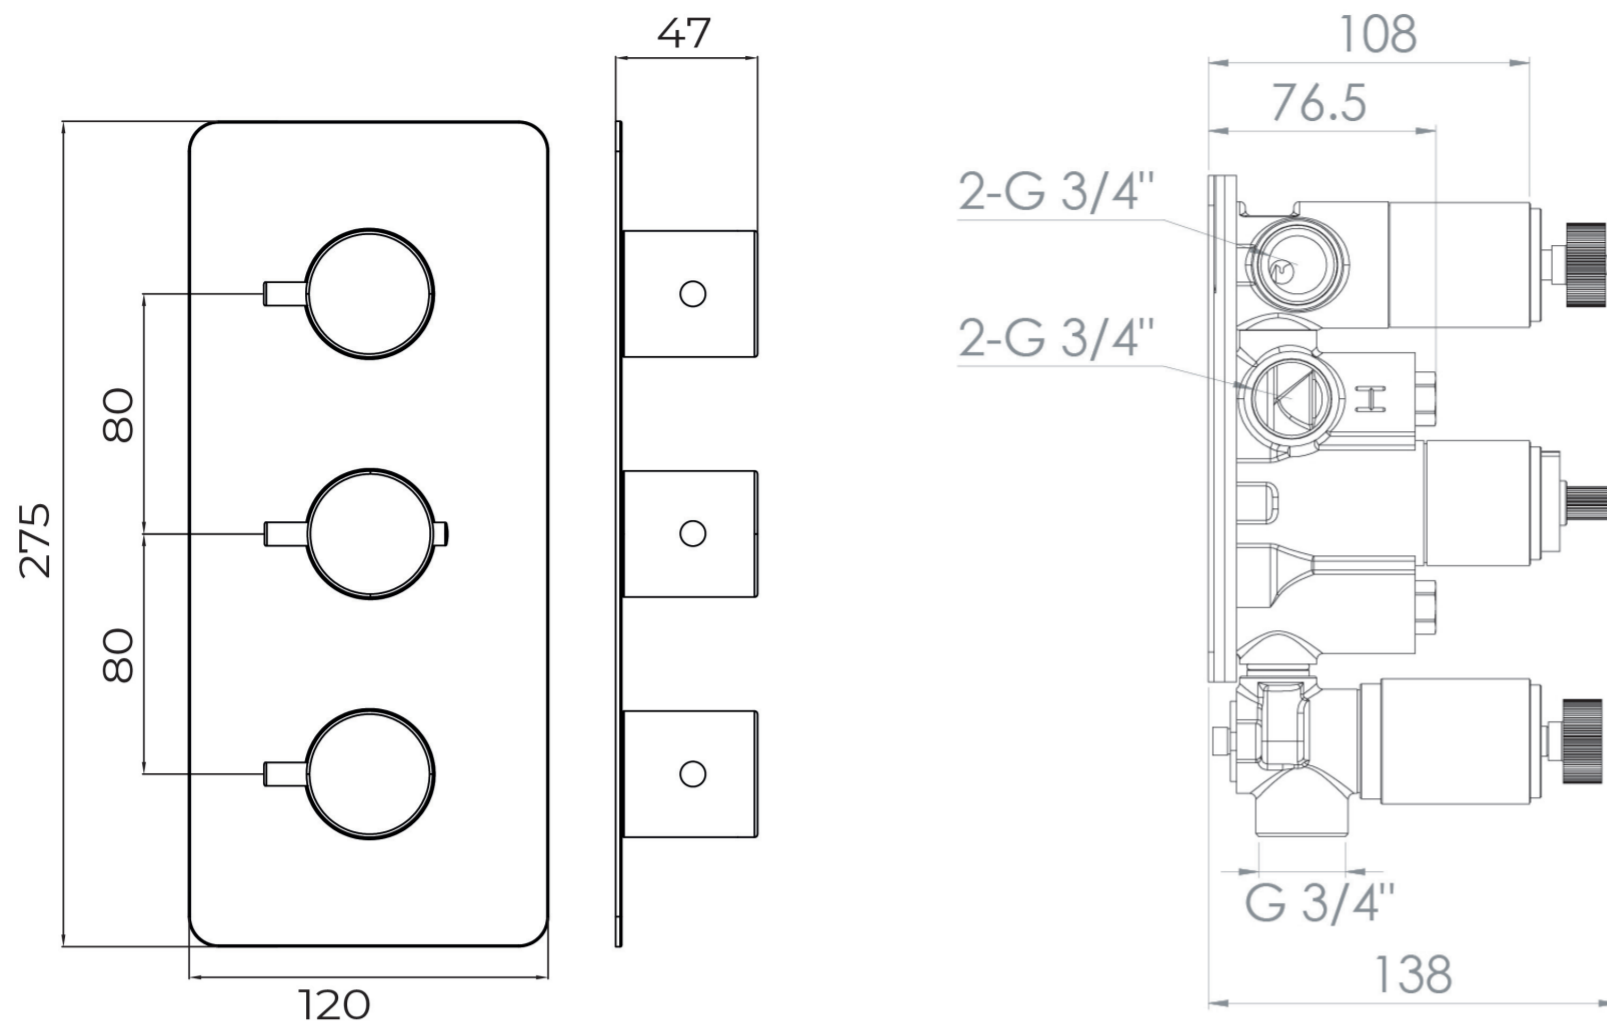

COS 3 WAY THERMOSTATIC SHOWER VALVE KIT IN LANDSCAPE WITH KNURLED HANDLES - CHROME

Product Code: CO221.KL

PRODUCT INFORMATION

Finish:	Chrome
Height:	120mm
Width:	275mm
Depth:	185mm
Material	Brass
Weight	4.39kg
Approvals/Standards	WRAS
Guarantee	5 years
Outlets	3

DESCRIPTION

The COS collection was designed to create brassware that was both modern and classic to suit any style of bathroom.

This COS 3 way thermostatic shower valve in a classy chrome finish and with knurled handles will instantly add a luxurious and modern touch to your shower and bathroom as a whole.

This landscape thermostatic valve has 3 outlets which allows it to control a shower head, handset and bath filler. The left and right handles control the on/off function of the components, whilst the middle handle controls the water temperature.

*WRAS Approved valve

TECHNICAL DRAWING

FLOW RATE

- 1 Bar - Flowrate: 16 l/min
- 2 Bar - Flowrate: 22.5 l/min
- 3 Bar - Flowrate: 28.5 l/min

Saneux reserves the right to alter the specifications and product range without prior notice. Dimensions are given as a guide only. Dimensions should not be used for surrounding furniture, fixtures and fittings until the product is on site.