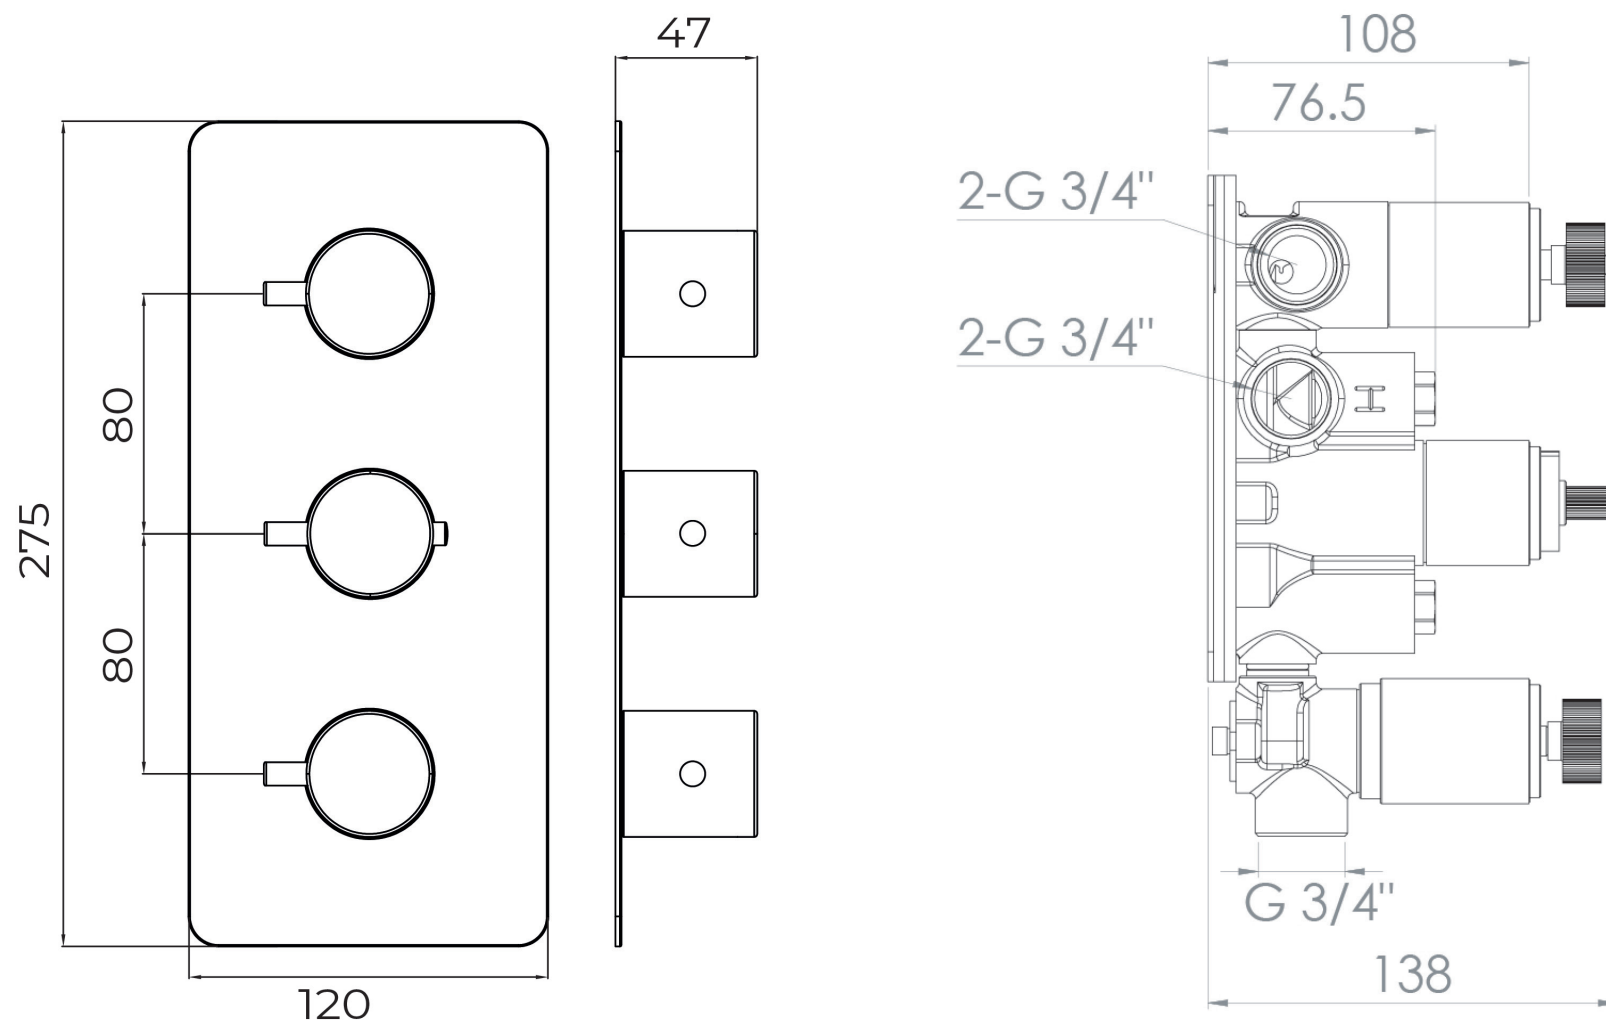

COS 3 WAY THERMOSTATIC SHOWER VALVE KIT IN LANDSCAPE WITH KNURLED HANDLES - CHROME

Product Code: CO221.KL

PRODUCT INFORMATION

Finish:	Chrome
Height:	120mm
Width:	275mm
Depth:	185mm
Material	Brass
Weight	4.39kg
Approvals/Standards	WRAS
Guarantee	5 years
Outlets	3

DESCRIPTION

The COS collection was designed to create brassware that was both modern and classic to suit any style of bathroom.

This COS 3 way thermostatic shower valve in a classy chrome finish and with knurled handles will instantly add a luxurious and modern touch to your shower and bathroom as a whole.

This landscape thermostatic valve has 3 outlets which allows it to control a shower head, handset and bath filler. The left and right handles control the on/off function of the components, whilst the middle handle controls the water temperature.

*WRAS Approved valve

TECHNICAL DRAWING

FLOW RATE

- 1 Bar - Flowrate: 16 l/min
- 2 Bar - Flowrate: 22.5 l/min
- 3 Bar - Flowrate: 28.5 l/min

Saneux reserves the right to alter the specifications and product range without prior notice. Dimensions are given as a guide only. Dimensions should not be used for surrounding furniture, fixtures and fittings until the product is on site.