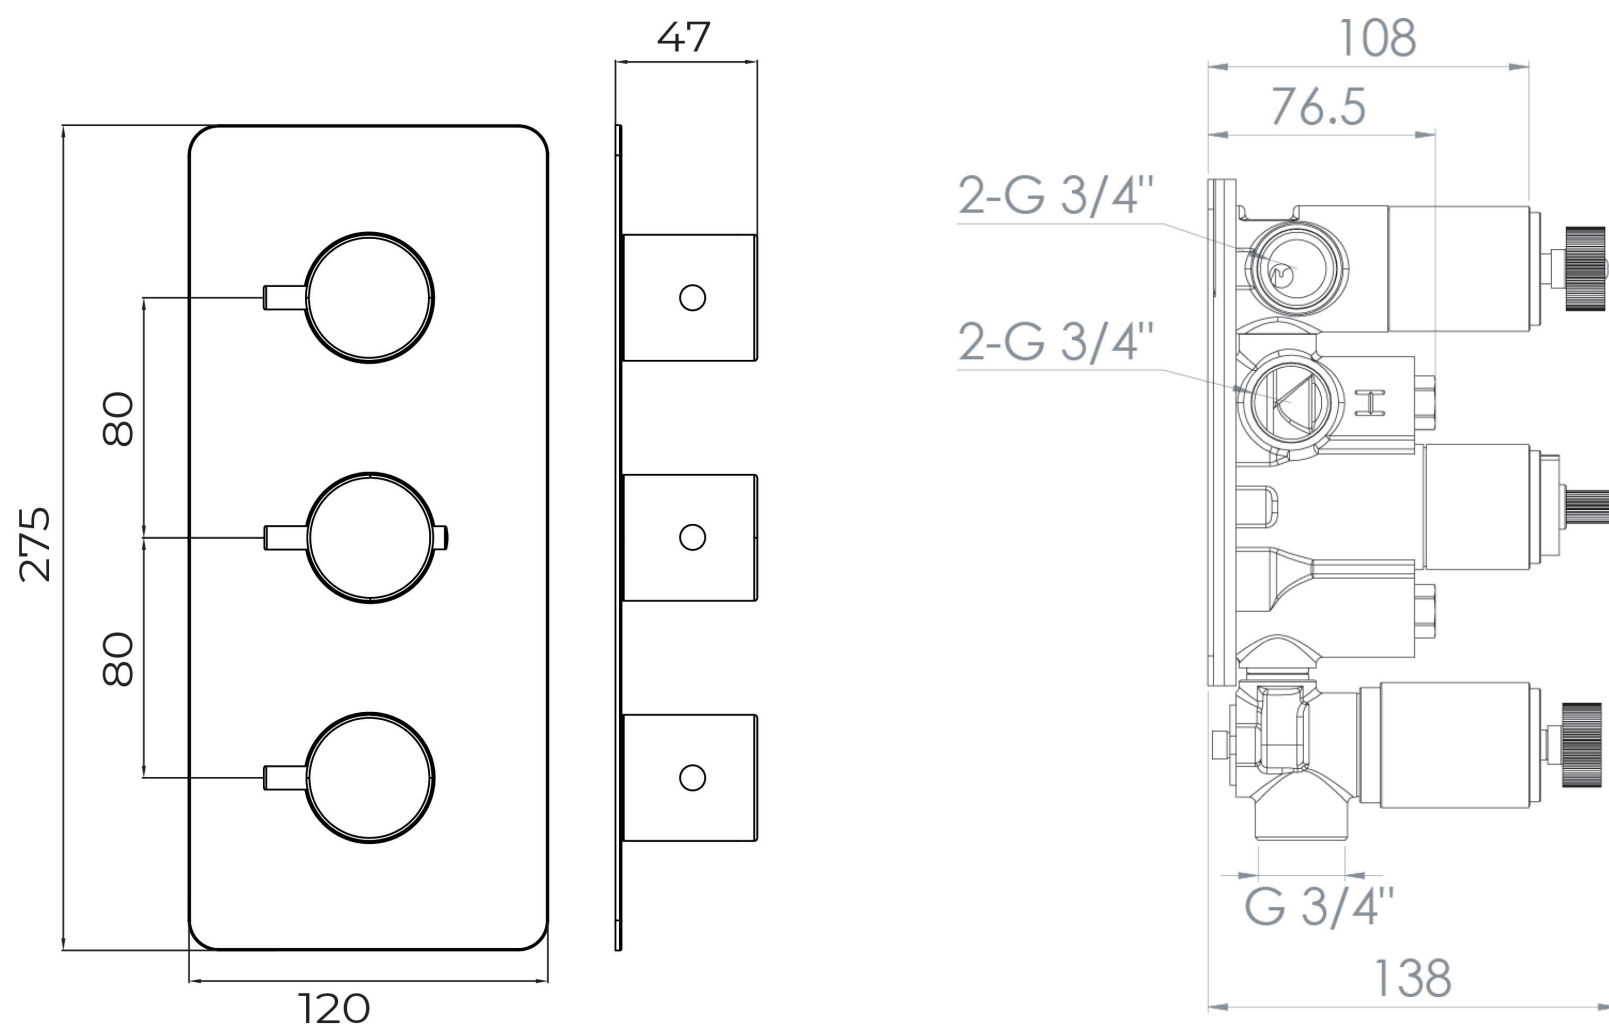

## PRODUCT INFORMATION

<b>Finish:</b>	Chrome
<b>Height:</b>	120mm
<b>Width:</b>	275mm
<b>Depth:</b>	185mm
<b>Material</b>	Brass
<b>Weight</b>	4.39kg
<b>Approvals/Standards</b>	WRAS
<b>Guarantee</b>	5 years
<b>Outlets</b>	3

This landscape thermostatic valve has 3 outlets which allows it to control a shower head, handset and bath filler. The left and right handles control the on/off function of the components, whilst the middle handle controls the water temperature.

# FLOW RATE

- 1 Bar - Flowrate: 16 l/min
- 2 Bar - Flowrate: 22.5 l/min
- 3 Bar - Flowrate: 28.5 l/min

Saneux reserves the right to alter the specifications and product range without prior notice. Dimensions are given as a guide only. Dimensions should not be used for surrounding furniture, fixtures and fittings until the product is on site.