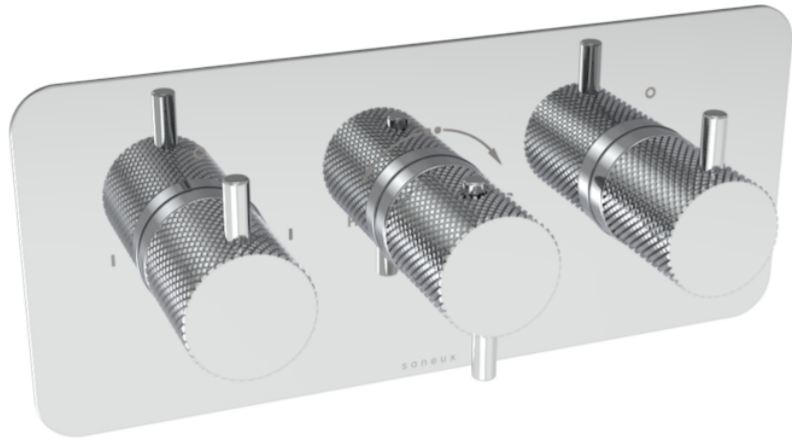

COS 3 WAY THERMOSTATIC SHOWER VALVE KIT IN LANDSCAPE WITH KNURLED HANDLES - CHROME

Product Code: CO221.KL

PRODUCT INFORMATION

Finish:	Chrome
Height:	120mm
Width:	275mm
Depth:	185mm
Material	Brass
Weight	4.39kg
Approvals/Standards	WRAS
Guarantee	5 years
Outlets	3

DESCRIPTION

The COS collection was designed to create brassware that was both modern and classic to suit any style of bathroom.

This COS 3 way thermostatic shower valve in a classy chrome finish and with knurled handles will instantly add a luxurious and modern touch to your shower and bathroom as a whole.

This landscape thermostatic valve has 3 outlets which allows it to control a shower head, handset and bath filler. The left and right handles control the on/off function of the components, whilst the middle handle controls the water temperature.

<https://saneux.com/products/cos-3-way-thermostatic-shower-valve-kit-in-landscape-with-knurled-handles-chrome-1>