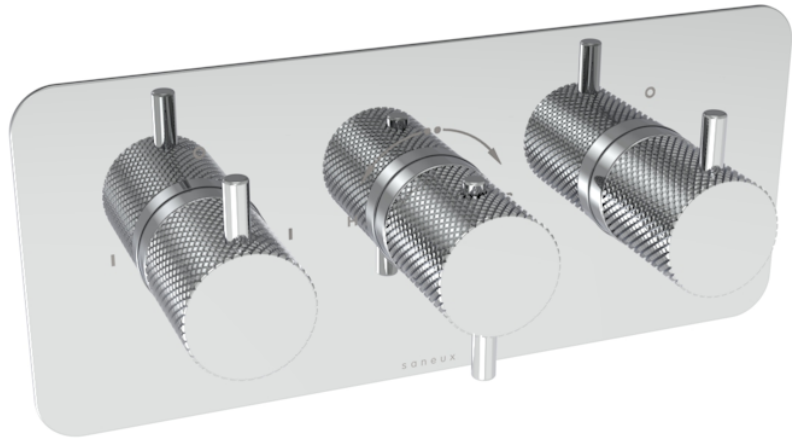

COS 3 WAY THERMOSTATIC SHOWER VALVE KIT IN LANDSCAPE WITH KNURLED HANDLES - CHROME

Product Code: CO221.KL

PRODUCT INFORMATION

Finish:	Chrome
Height:	120mm
Width:	275mm
Depth:	185mm
Material	Brass
Weight	4.39kg
Approvals/Standards	WRAS
Guarantee	5 years
Outlets	3

DESCRIPTION

The COS collection was designed to create brassware that was both modern and classic to suit any style of bathroom.

This COS 3 way thermostatic shower valve in a classy chrome finish and with knurled handles will instantly add a luxurious and modern touch to your shower and bathroom as a whole.

This landscape thermostatic valve has 3 outlets which allows it to control a shower head, handset and bath filler. The left and right handles control the on/off function of the components, whilst the middle handle controls the water temperature.

<https://saneux.com/products/cos-3-way-thermostatic-shower-valve-kit-in-landscape-with-knurled-handles-chrome-1>