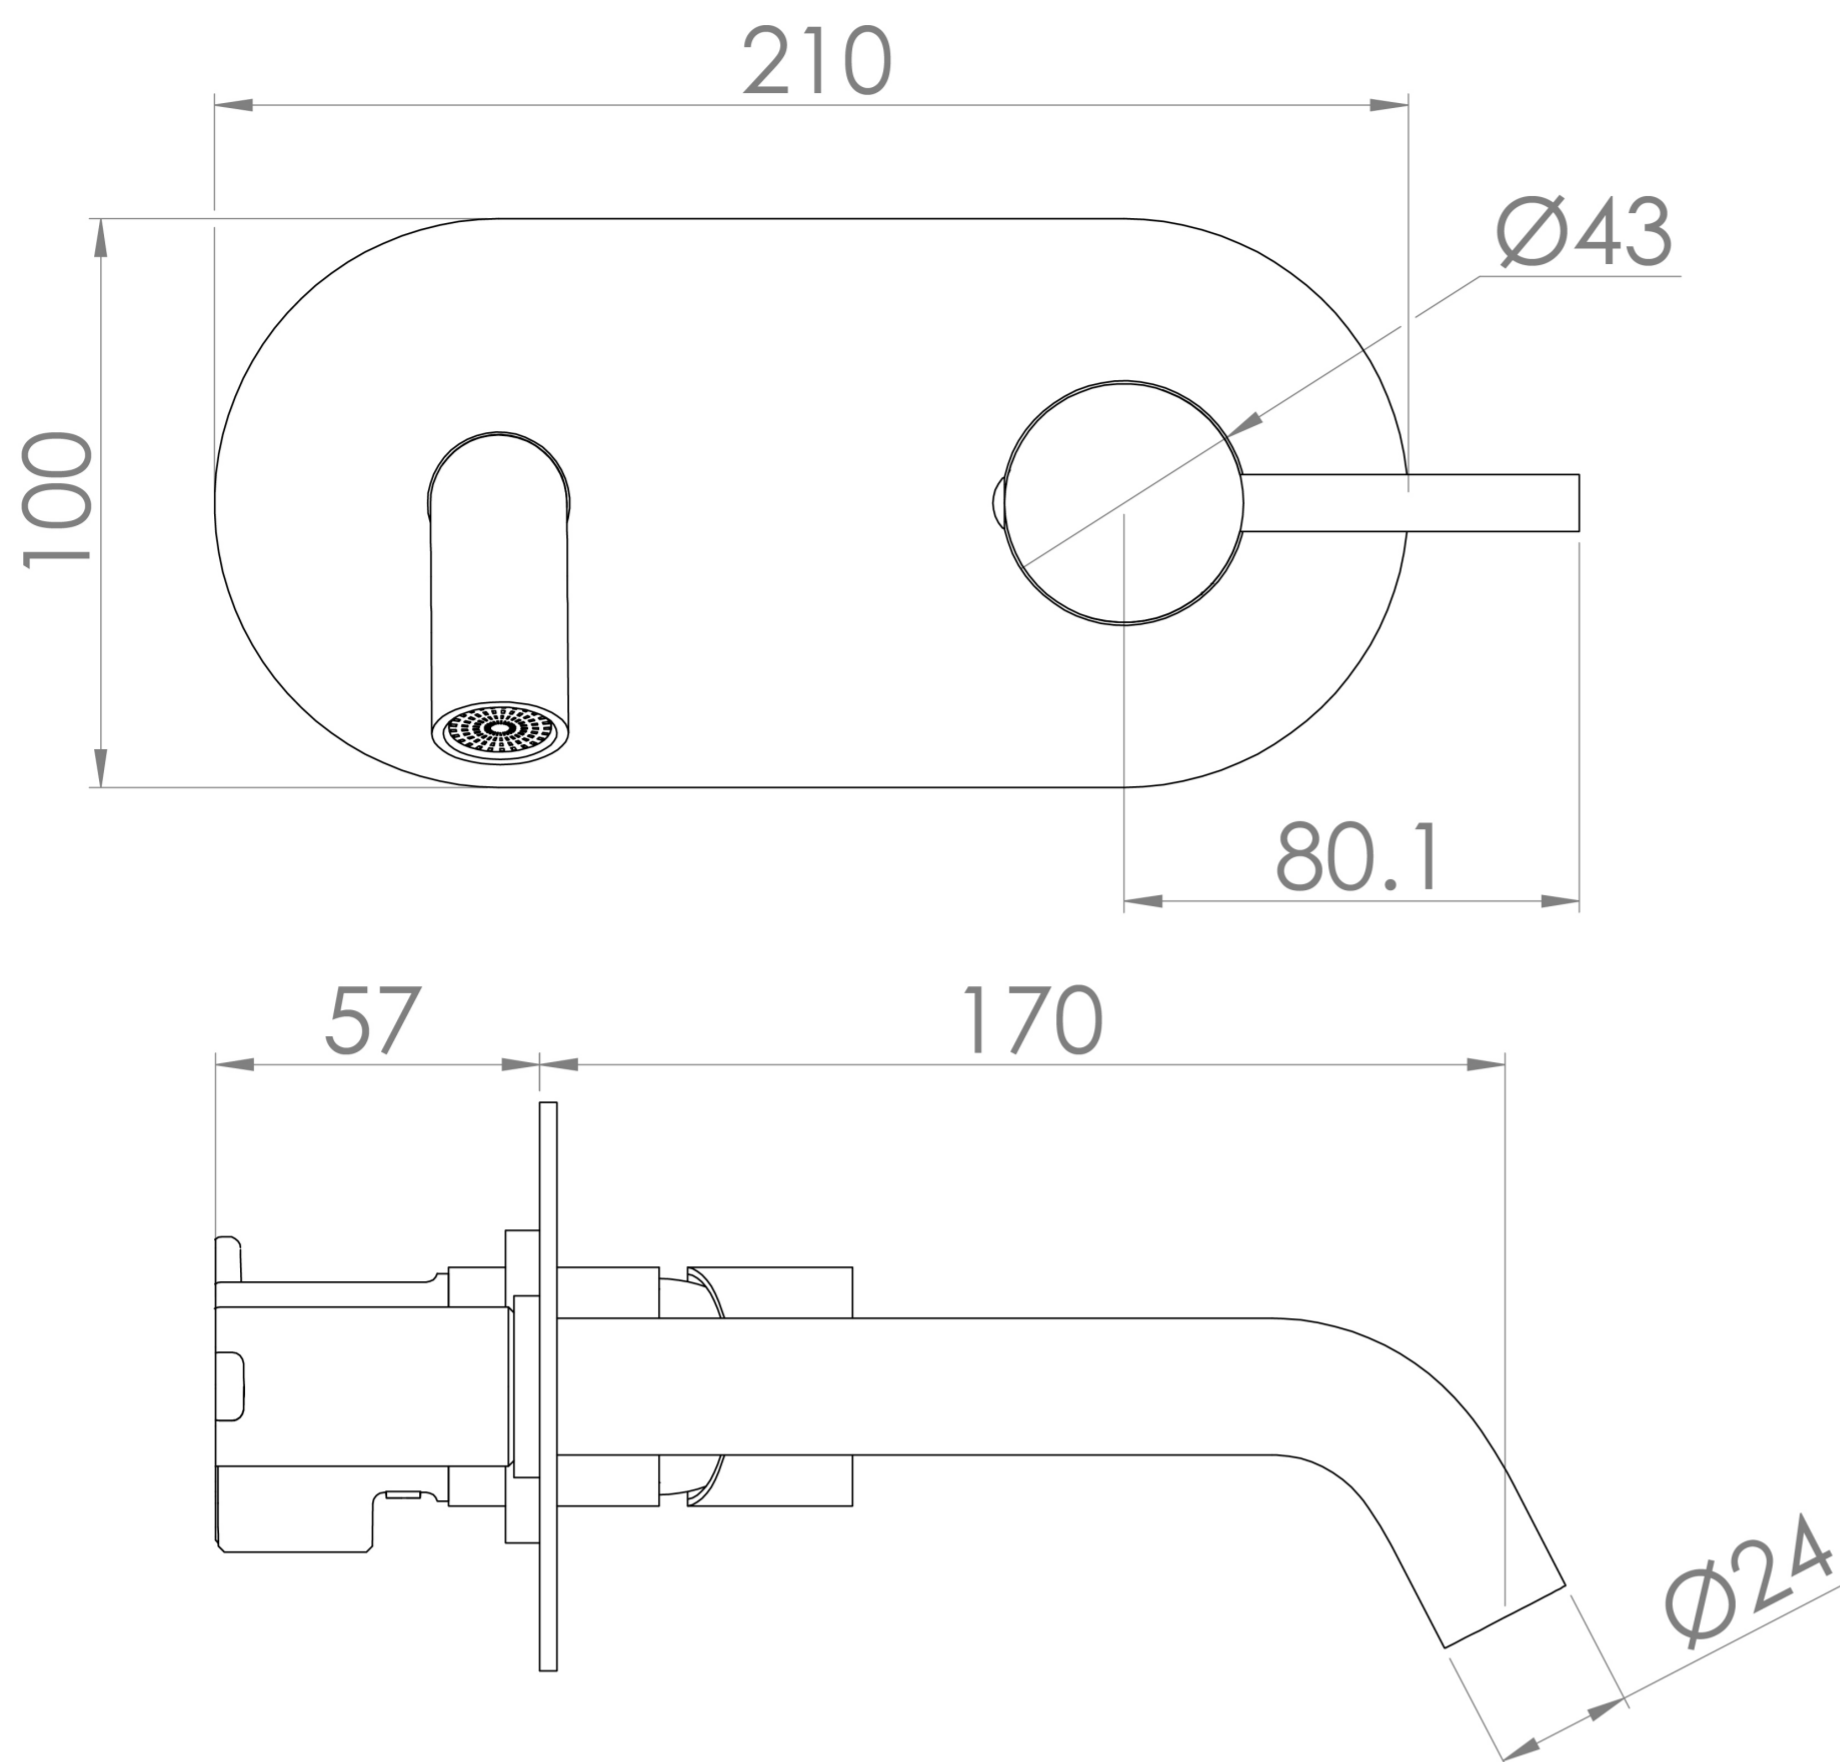

COS WALL MOUNTED BASIN MIXER WITH KNURLED HANDLE - MATTE BLACK

Product Code: CO205.KMB

PRODUCT INFORMATION

Finish:	Matte Black (Electroplated)
Height:	100mm
Width:	210mm
Depth:	227mm
Material	Brass
Weight	1.69kg
Approvals/Standards	WRAS
Waste	Not included, purchase separately
Guarantee	5 years
Spout Projection (mm)	170mm
Other Features	Pair with a 0 tap hole or countertop basin

DESCRIPTION

The COS collection was designed to create brassware that is both modern and classic to suit any style of bathroom.

Upgrade your basin mixer and opt for this COS wall mounted basin mixer with an industrial style knurled handle in the matte black finish. Pair it with any of our no tap hole washbasins or our SIENNA countertop basins.

Waste to be purchased separately.

TECHNICAL DRAWING

FLOW RATE

- 0.2 Bar - Flowrate: 3 l/min
- 0.3 Bar - Flowrate: 3.6 l/min
- 0.4 Bar - Flowrate: 4.2 l/min
- 0.5 Bar - Flowrate: 4.6 l/min
- 1 Bar - Flowrate: 6.4 l/min
- 2 Bar - Flowrate: 9.1 l/min
- 3 Bar - Flowrate: 11.2 l/min
- 4 Bar - Flowrate: 13.1 l/min
- 5 Bar - Flowrate: 14.7 l/min