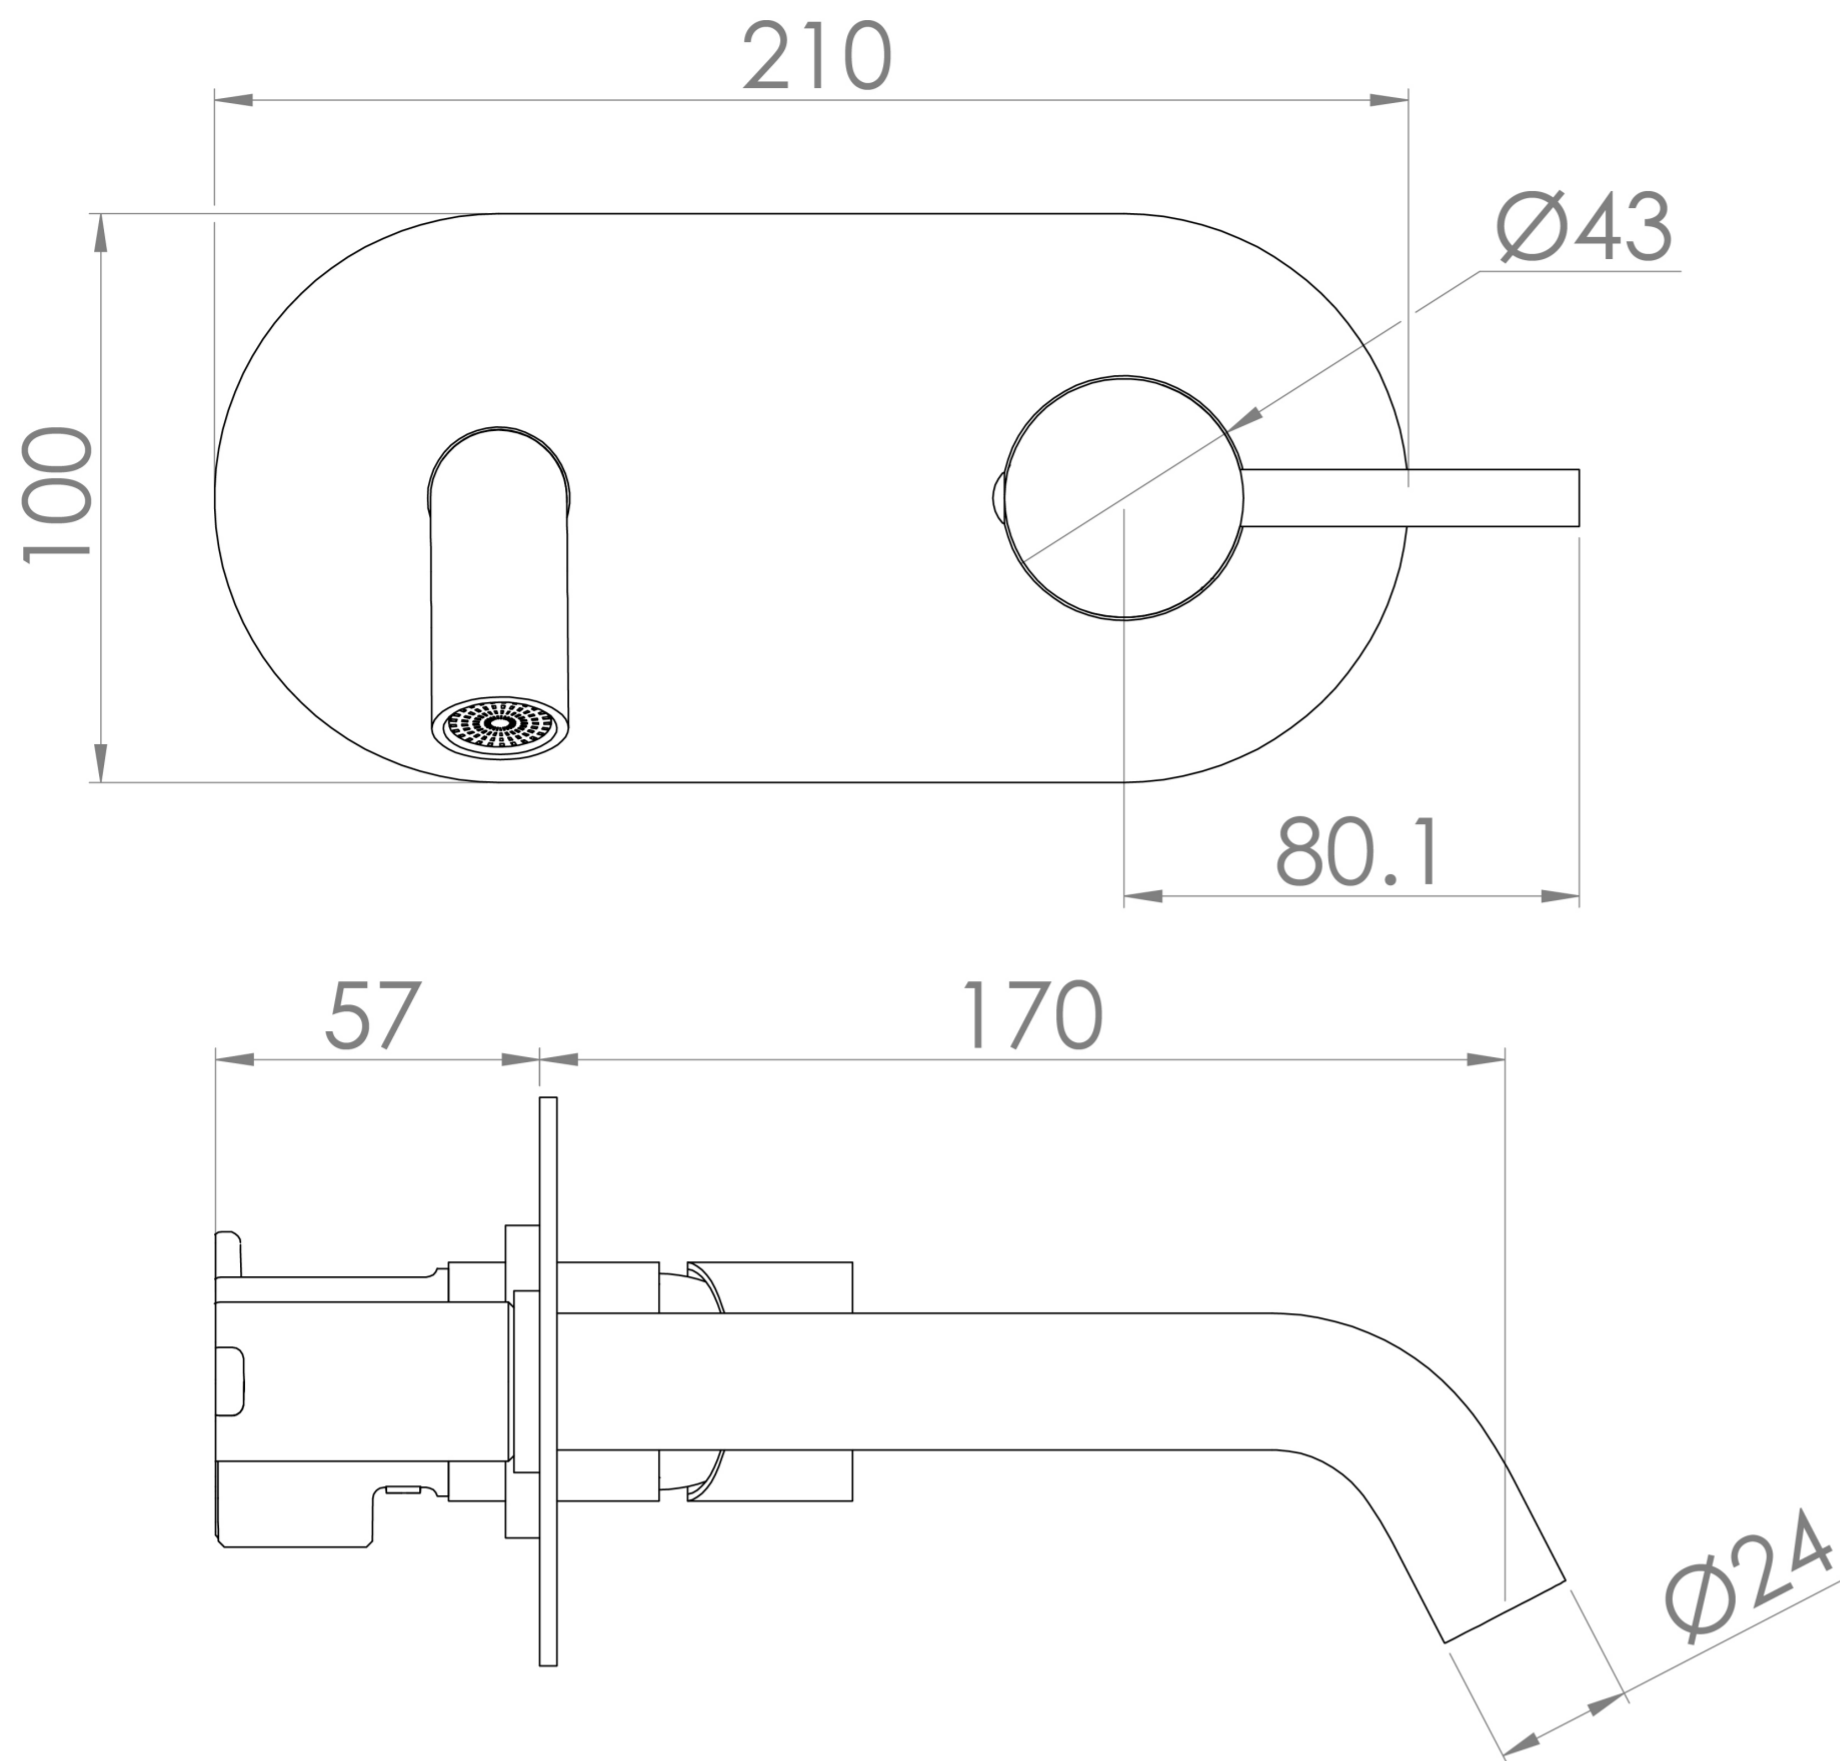

## PRODUCT INFORMATION

<b>Finish:</b>	Matte Black (Electroplated)
<b>Height:</b>	100mm
<b>Width:</b>	210mm
<b>Depth:</b>	227mm
<b>Material</b>	Brass
<b>Weight</b>	1.69kg
<b>Approvals/Standards</b>	WRAS
<b>Waste</b>	Not included, purchase separately
<b>Guarantee</b>	5 years
<b>Spout Projection (mm)</b>	170mm
<b>Other Features</b>	Pair with a 0 tap hole or countertop basin

## DESCRIPTION

The COS collection was designed to create brassware that is both modern and classic to suit any style of bathroom.

Upgrade your basin mixer and opt for this COS wall mounted basin mixer with an industrial style knurled handle in the matte black finish. Pair it with any of our no tap hole washbasins or our SIENNA countertop basins.

## TECHNICAL DRAWING