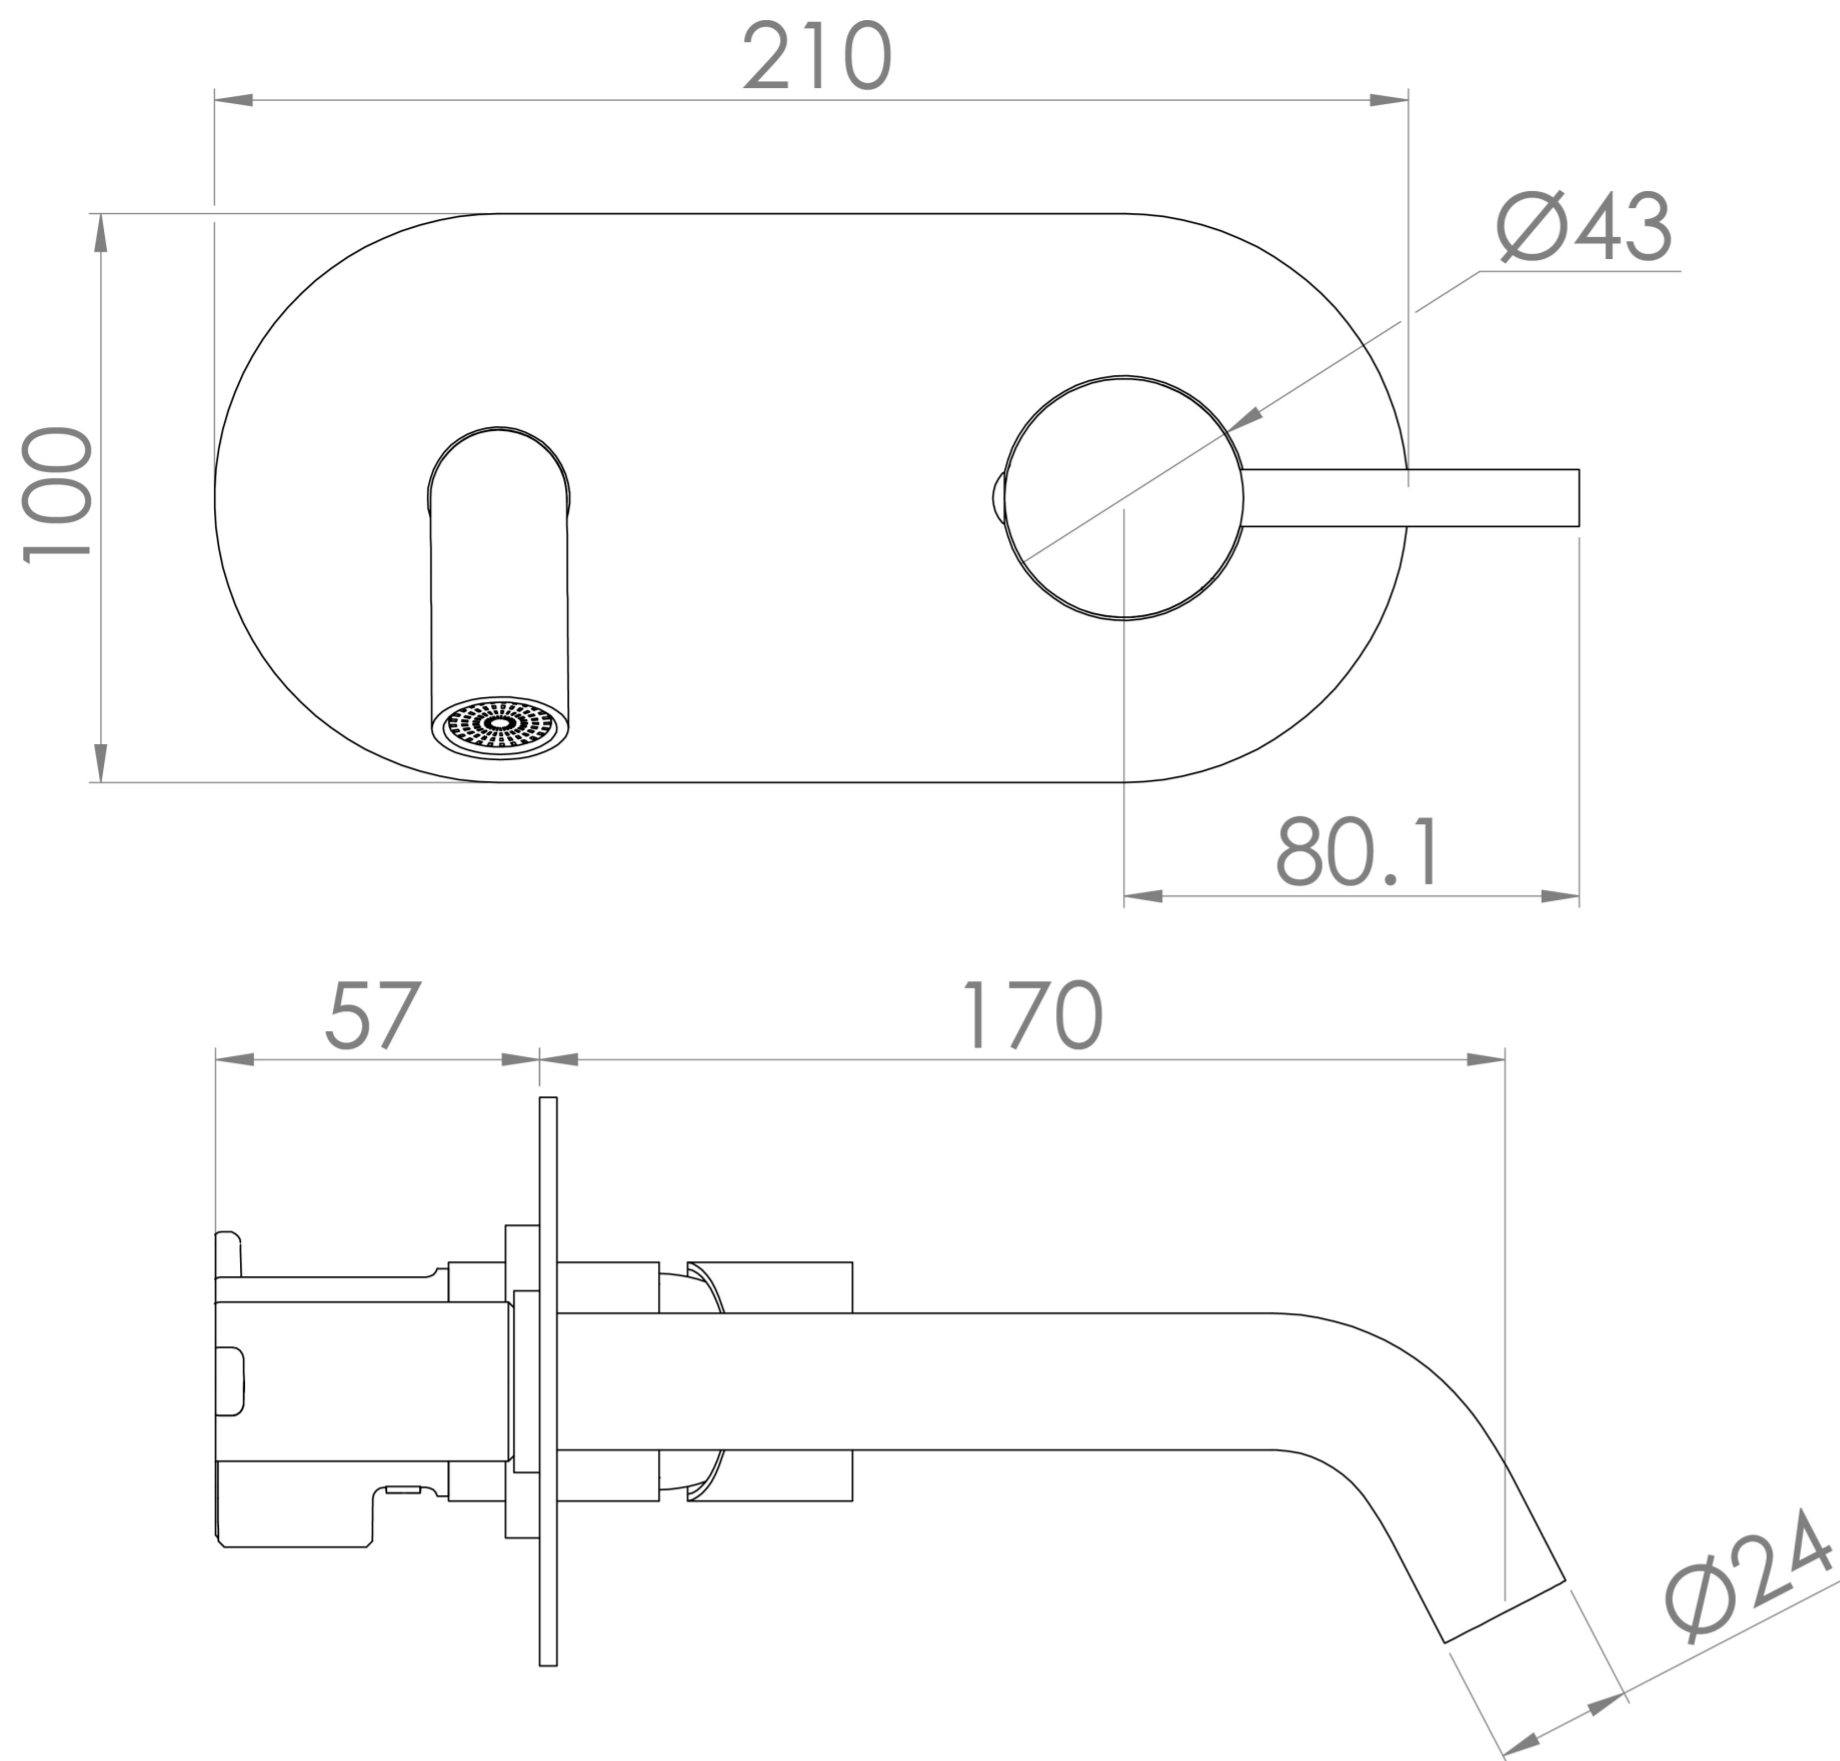

COS WALL MOUNTED BASIN MIXER WITH KNURLED HANDLE - MATTE BLACK

Product Code: CO205.KMB

PRODUCT INFORMATION

Finish:	Matte Black (Electroplated)
Height:	100mm
Width:	210mm
Depth:	227mm
Material	Brass
Weight	1.69kg
Approvals/Standards	WRAS
Waste	Not included, purchase separately
Guarantee	5 years
Spout Projection (mm)	170mm
Other Features	Pair with a 0 tap hole or countertop basin

DESCRIPTION

The COS collection was designed to create brassware that is both modern and classic to suit any style of bathroom.

Upgrade your basin mixer and opt for this COS wall mounted basin mixer with an industrial style knurled handle in the matte black finish. Pair it with any of our no tap hole washbasins or our SIENNA countertop basins.

Waste to be purchased separately.

TECHNICAL DRAWING

FLOW RATE

- 0.2 Bar - Flowrate: 3 l/min
- 0.3 Bar - Flowrate: 3.6 l/min
- 0.4 Bar - Flowrate: 4.2 l/min
- 0.5 Bar - Flowrate: 4.6 l/min
- 1 Bar - Flowrate: 6.4 l/min
- 2 Bar - Flowrate: 9.1 l/min
- 3 Bar - Flowrate: 11.2 l/min
- 4 Bar - Flowrate: 13.1 l/min
- 5 Bar - Flowrate: 14.7 l/min