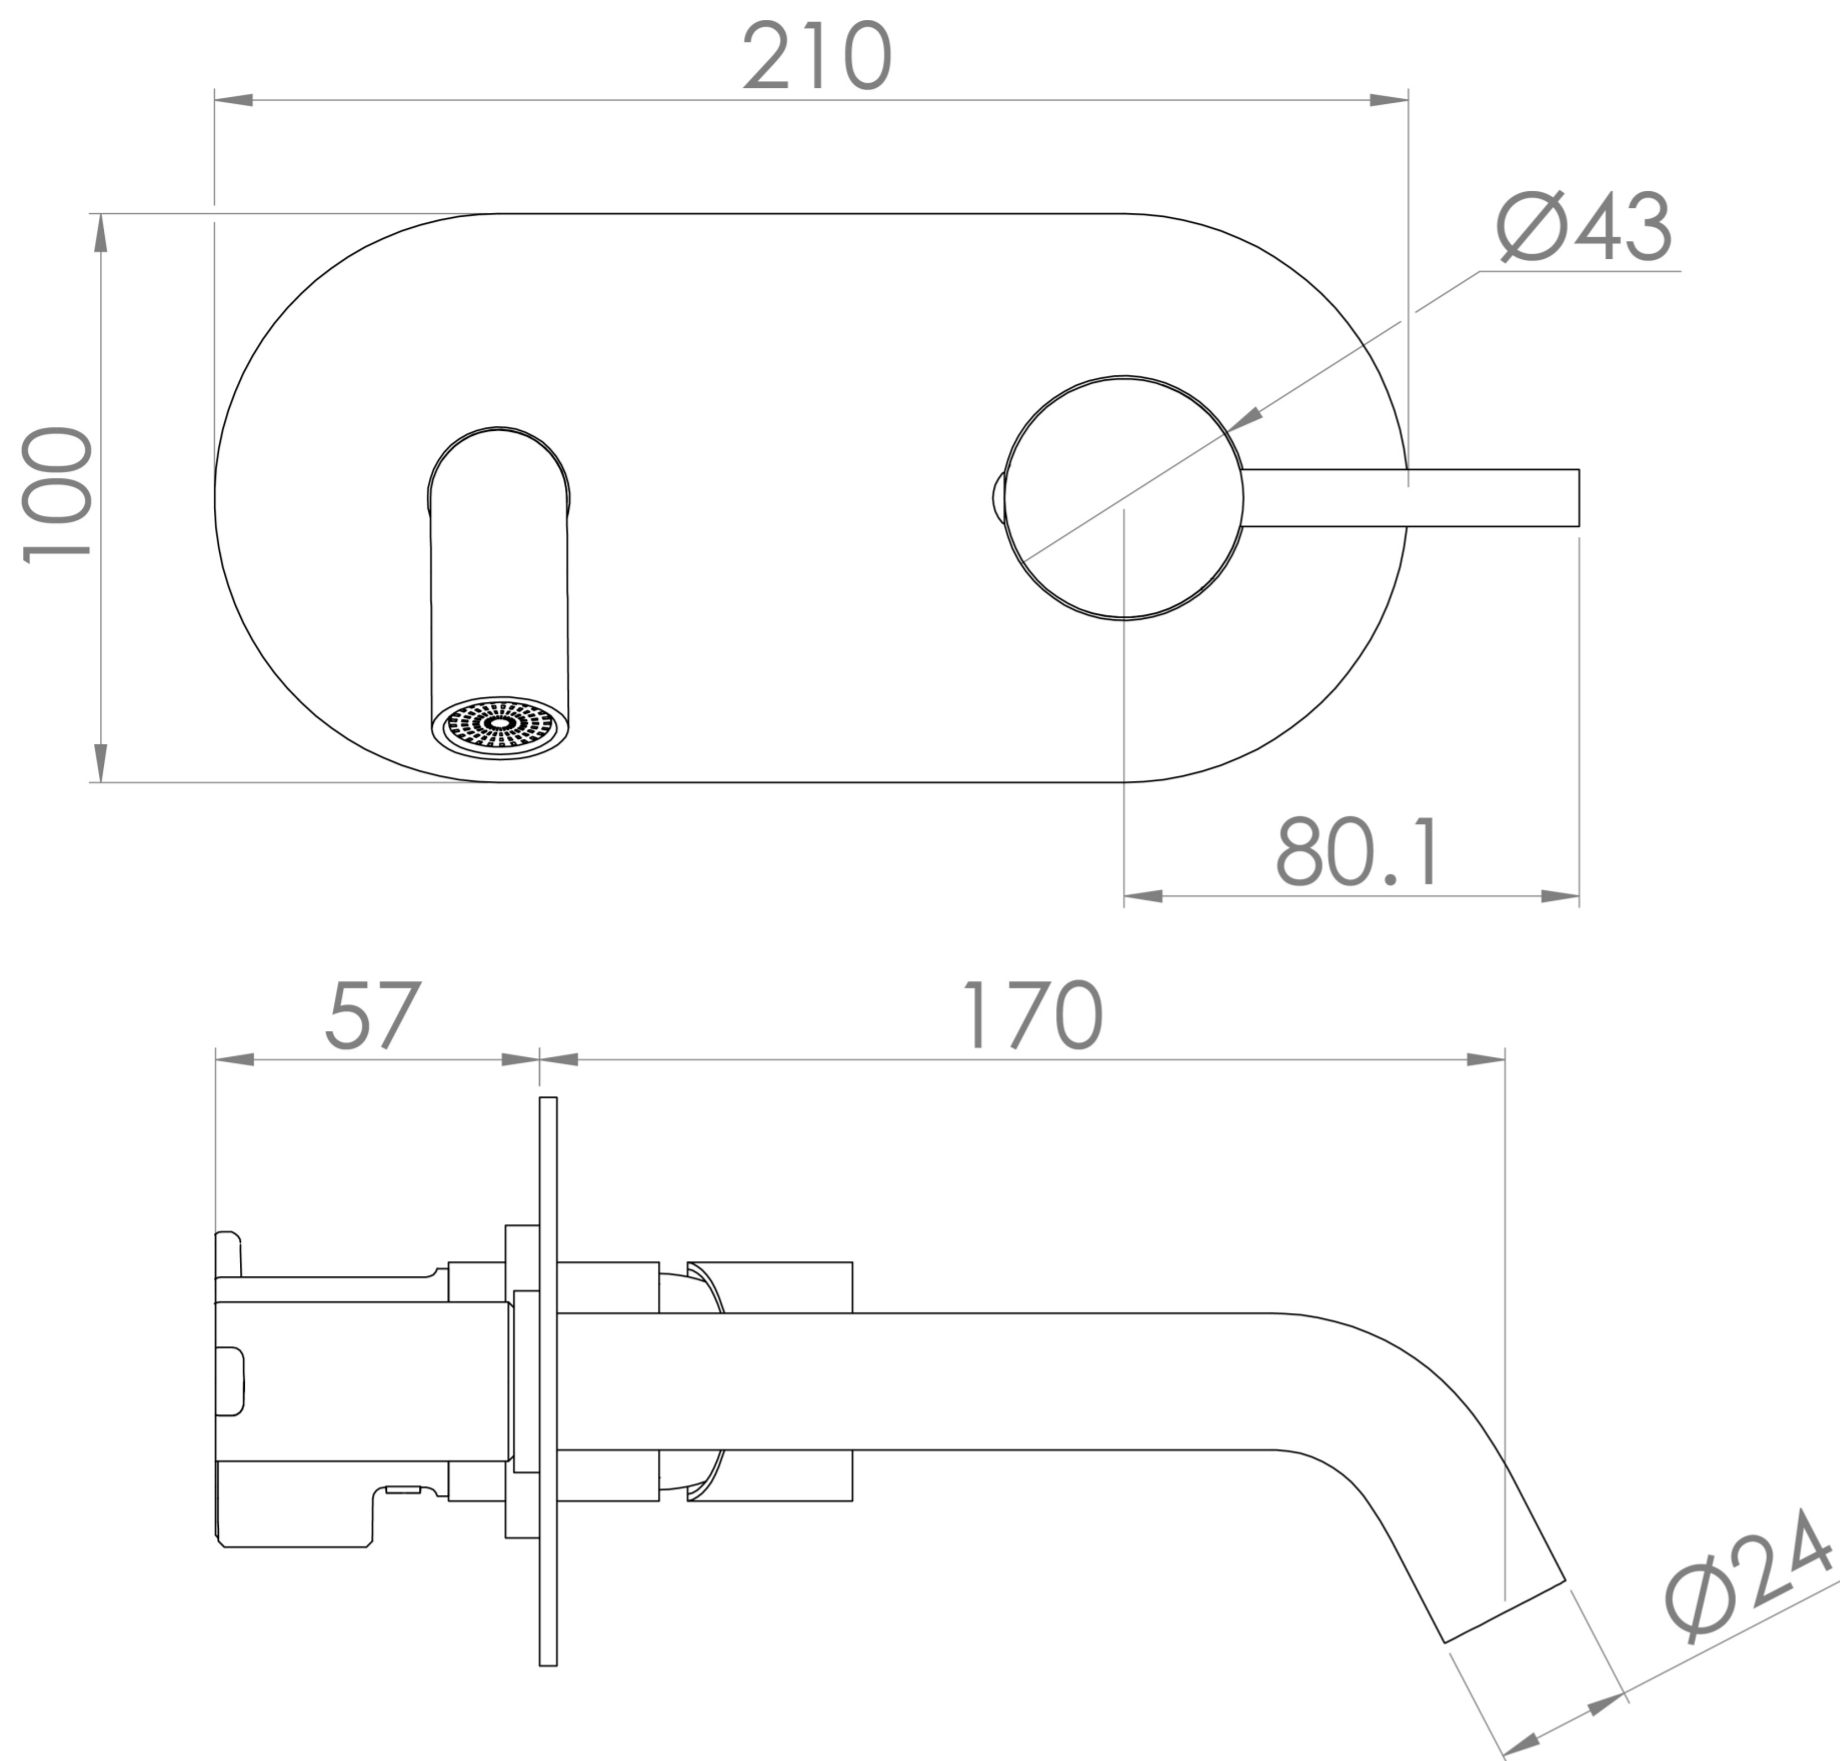

COS WALL MOUNTED BASIN MIXER WITH KNURLED HANDLE - CHROME

Product Code: CO205.K

PRODUCT INFORMATION

Finish:	Chrome
Height:	100mm
Width:	210mm
Depth:	227mm
Material	Brass
Weight	1.69kg
Approvals/Standards	WRAS
Waste	Not included, purchase separately
Guarantee	5 years
Spout Projection (mm)	170mm
Other Features	Pair with a 0 tap hole or countertop basin

DESCRIPTION

The COS collection was designed to create brassware that is both modern and classic to suit any style of bathroom.

Upgrade your basin mixer and opt for this COS wall mounted basin mixer with an industrial style knurled handle. Pair it with any of our no tap hole washbasins or our SIENNA countertop basins.

For a shorter spout option (95mm) - use: SP.COS.046

Waste to be purchased separately.

TECHNICAL DRAWING

FLOW RATE

- 0.2 Bar - Flowrate: 3 l/min
- 0.3 Bar - Flowrate: 3.6 l/min
- 0.4 Bar - Flowrate: 4.2 l/min
- 0.5 Bar - Flowrate: 4.6 l/min
- 1 Bar - Flowrate: 6.4 l/min
- 2 Bar - Flowrate: 9.1 l/min
- 3 Bar - Flowrate: 11.2 l/min
- 4 Bar - Flowrate: 13.1 l/min
- 5 Bar - Flowrate: 14.7 l/min