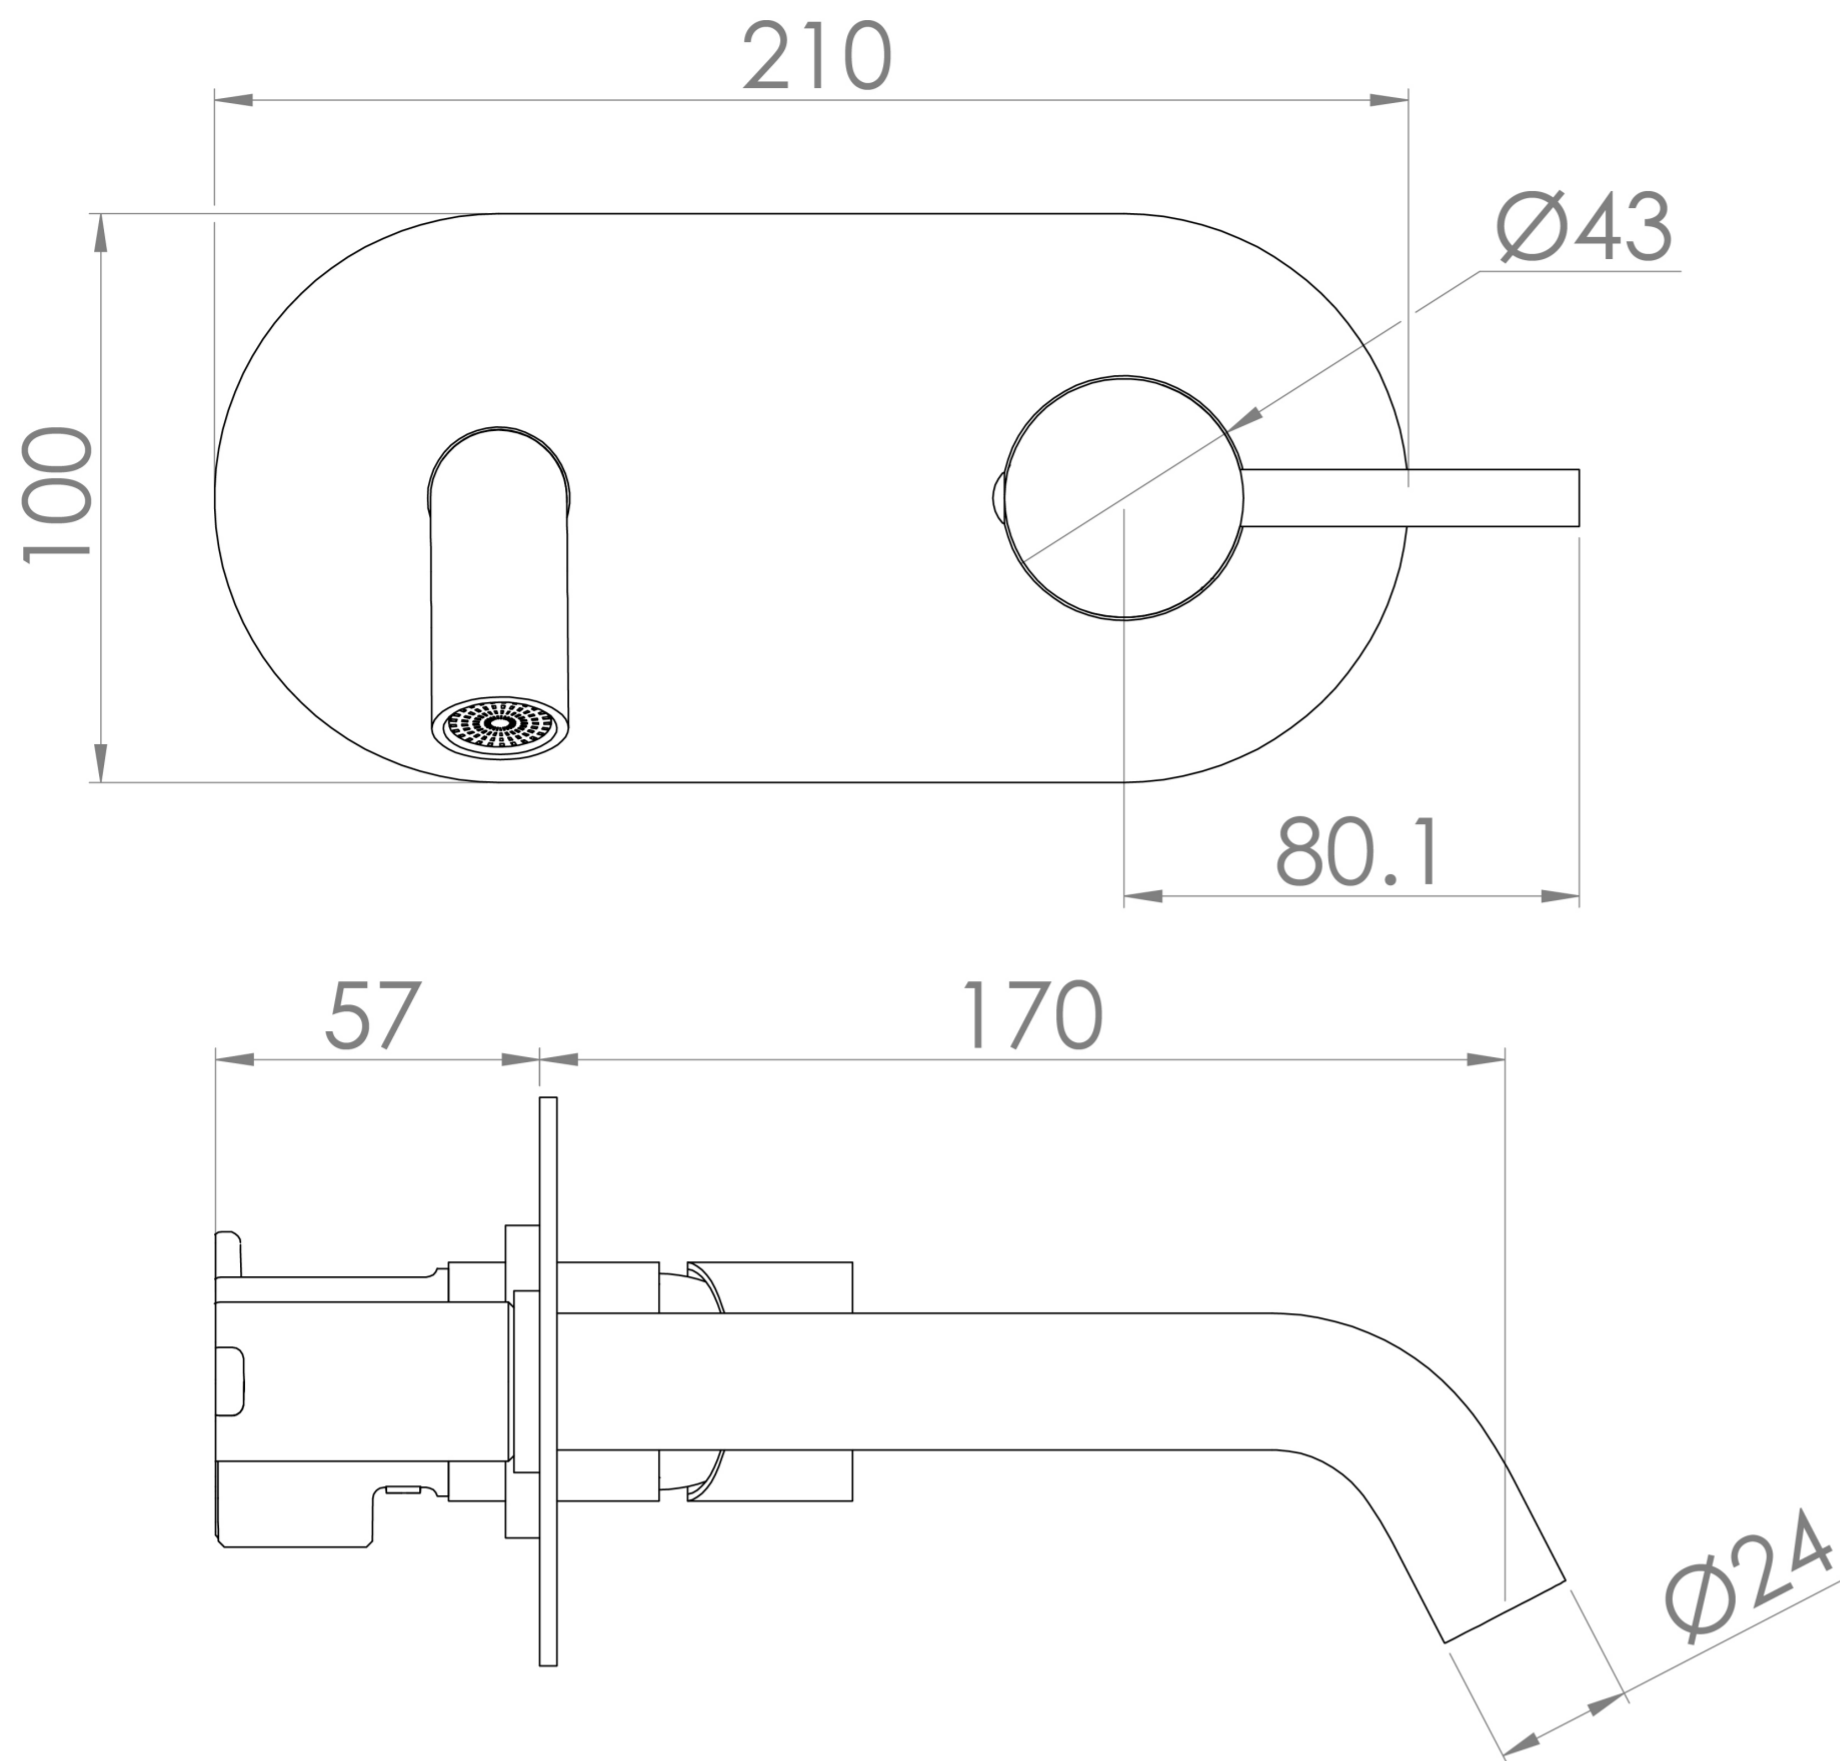

## PRODUCT INFORMATION

<b>Finish:</b>	Chrome
<b>Height:</b>	100mm
<b>Width:</b>	210mm
<b>Depth:</b>	227mm
<b>Material</b>	Brass
<b>Weight</b>	1.69kg
<b>Approvals/Standards</b>	WRAS
<b>Waste</b>	Not included, purchase separately
<b>Guarantee</b>	5 years
<b>Spout Projection (mm)</b>	170mm
<b>Other Features</b>	Pair with a 0 tap hole or countertop basin

## DESCRIPTION

The COS collection was designed to create brassware that is both modern and classic to suit any style of bathroom.

Upgrade your basin mixer and opt for this COS wall mounted basin mixer with an industrial style knurled handle. Pair it with any of our no tap hole washbasins or our SIENNA countertop basins.

For a shorter spout option (95mm) - use: SP.COS.046

Waste to be purchased separately.

## TECHNICAL DRAWING