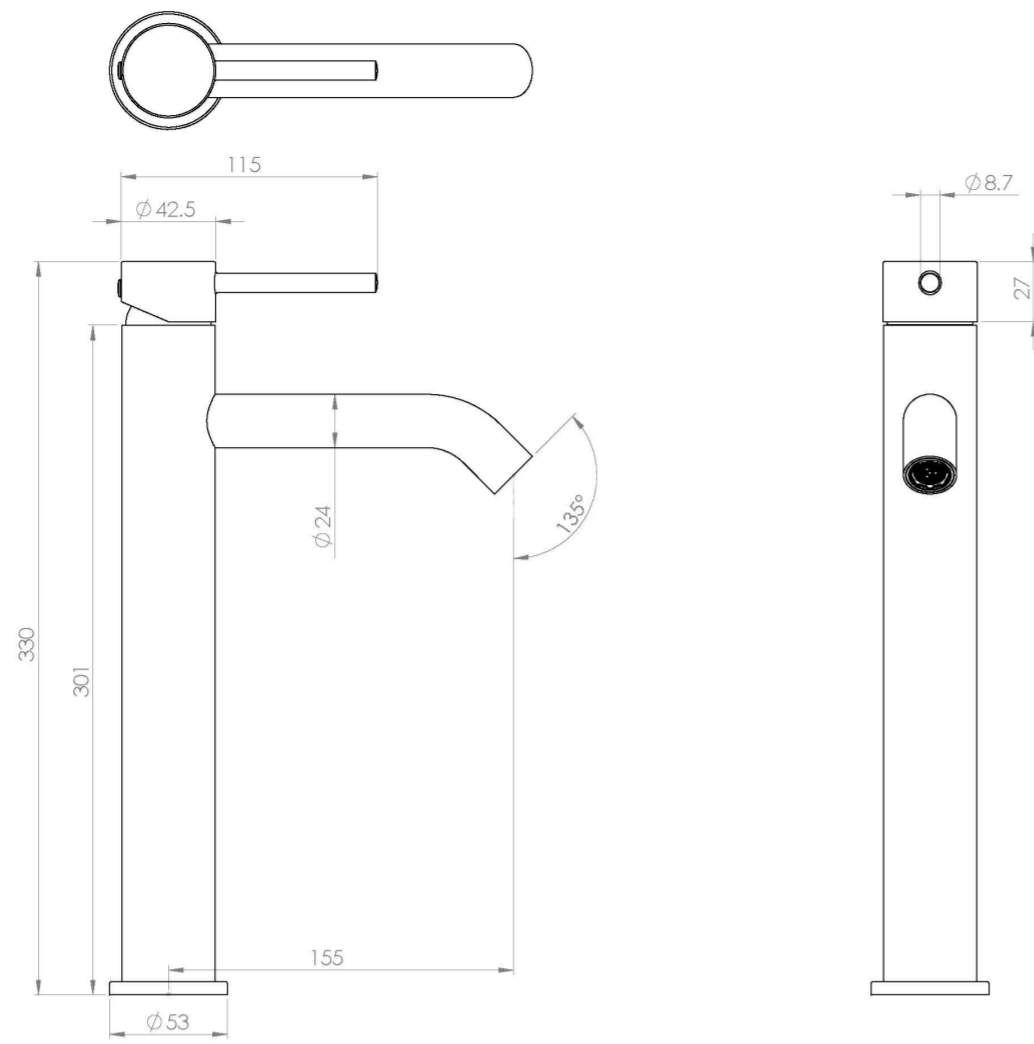

COS TALL BASIN MIXER WITH KNURLED HANDLE - CHROME

Product Code: CO204.K

PRODUCT INFORMATION

| | |
|------------------------------|-----------------------------------|
| Finish: | Chrome |
| Height: | 329.6mm |
| Width: | 53mm |
| Depth: | 176.7mm |
| Product Type: | Tall Basin Mixer Tap |
| Material | Brass |
| Weight | 1.63kg |
| Approvals/Standards | WRAS |
| Waste | Not included, purchase separately |
| Guarantee | 5 years |
| Spout Projection (mm) | 155.5mm |
| Other Features | Pair with a countertop basin |

DESCRIPTION

The COS collection was designed to create brassware that is both modern and classic to suit any style of bathroom.

Upgrade your basin mixer and opt for this COS tall basin mixer with an industrial style knurled handle. It will match any of our ceramic and furniture ranges, but it is best suited with a countertop basin and countertop because of its height.

Waste to be purchased separately.

TECHNICAL DRAWING

FLOW RATE

- 0.2 Bar - Flowrate: 3.1 l/min
- 0.3 Bar - Flowrate: 3.6 l/min
- 0.4 Bar - Flowrate: 4.1 l/min
- 0.5 Bar - Flowrate: 4.5 l/min
- 1 Bar - Flowrate: 6.3 l/min
- 2 Bar - Flowrate: 9 l/min
- 3 Bar - Flowrate: 11.1 l/min
- 4 Bar - Flowrate: 13 l/min
- 5 Bar - Flowrate: 14.6 l/min