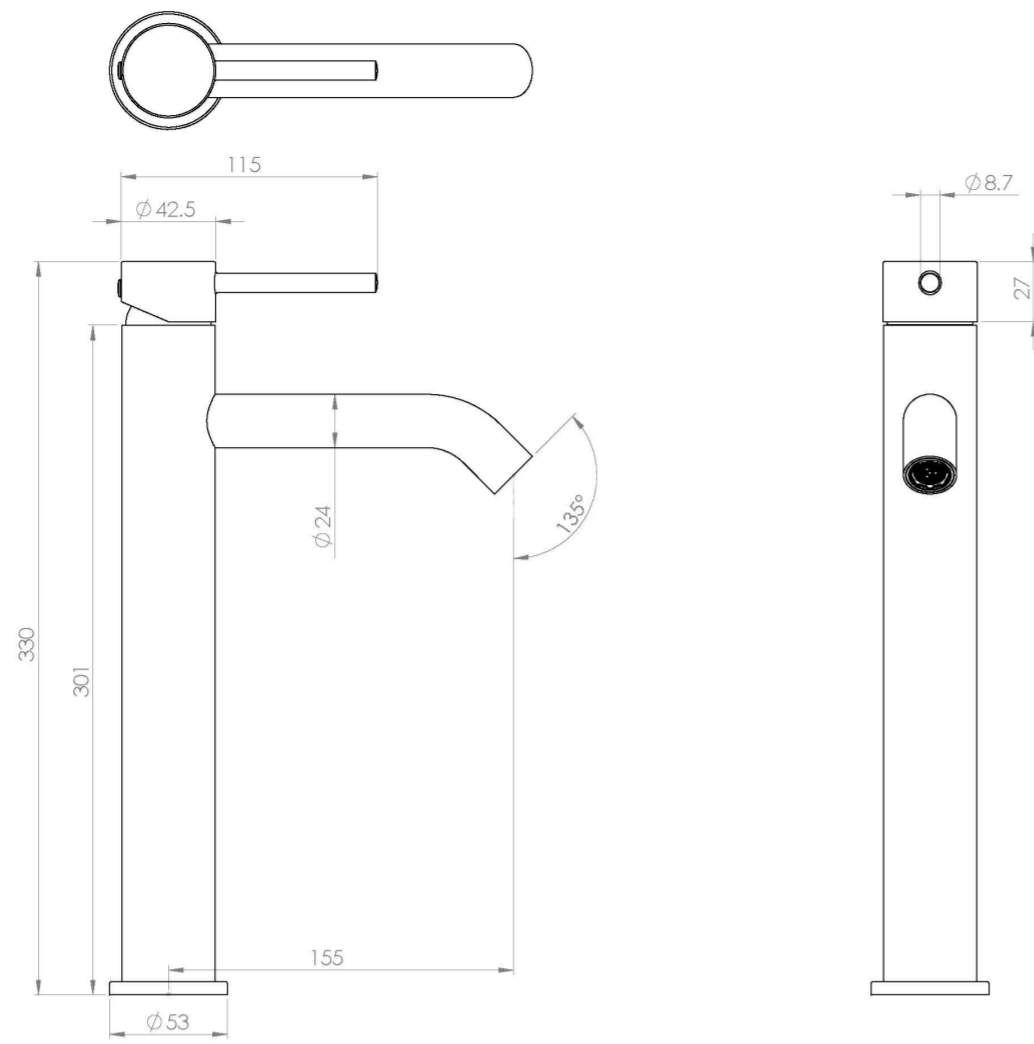

COS TALL BASIN MIXER WITH KNURLED HANDLE - CHROME

Product Code: CO204.K

PRODUCT INFORMATION

Finish:	Chrome
Height:	329.6mm
Width:	53mm
Depth:	176.7mm
Product Type:	Tall Basin Mixer Tap
Material	Brass
Weight	1.63kg
Approvals/Standards	WRAS
Waste	Not included, purchase separately
Guarantee	5 years
Spout Projection (mm)	155.5mm
Other Features	Pair with a countertop basin

DESCRIPTION

The COS collection was designed to create brassware that is both modern and classic to suit any style of bathroom.

Upgrade your basin mixer and opt for this COS tall basin mixer with an industrial style knurled handle. It will match any of our ceramic and furniture ranges, but it is best suited with a countertop basin and countertop because of its height.

Waste to be purchased separately.

TECHNICAL DRAWING

FLOW RATE

- 0.2 Bar - Flowrate: 3.1 l/min
- 0.3 Bar - Flowrate: 3.6 l/min
- 0.4 Bar - Flowrate: 4.1 l/min
- 0.5 Bar - Flowrate: 4.5 l/min
- 1 Bar - Flowrate: 6.3 l/min
- 2 Bar - Flowrate: 9 l/min
- 3 Bar - Flowrate: 11.1 l/min
- 4 Bar - Flowrate: 13 l/min
- 5 Bar - Flowrate: 14.6 l/min