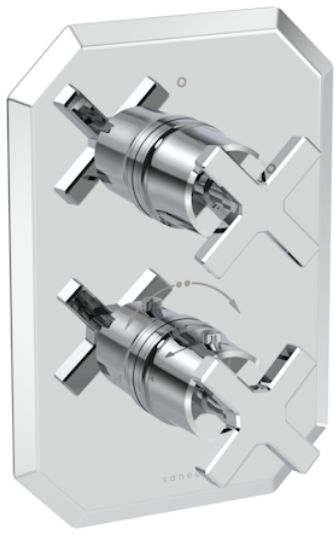

CROMWELL 1 WAY THERMOSTATIC SHOWER VALVE KIT WITH CROSS HANDLES - CHROME

Product Code: CR019X

PRODUCT INFORMATION

Finish:	Chrome
Height:	200mm
Width:	140mm
Depth:	205mm
Material	Brass, Stainless Steel
Approvals/Standards	WRAS
Guarantee	5 years
Outlets	Yes

DESCRIPTION

The basis for the design of the CROMWELL collection was to emulate a strong, traditional style of brassware that has contemporary elements to fit in with modern day interiors.

This one way thermostatic shower valve with cross handles adds class to any bathroom, and matches the 3 tap hole basin mixer that features the same style handles.

This thermostatic valve has 1 outlet which allows it to control either a shower head, a shower handset, or a bath filler. The top handle turns the component on and off, and the bottom handle controls the water temperature.

<https://saneux.com/products/cromwell-1-way-thermostatic-shower-valve-kit-with-cross-handles-chrome-2>