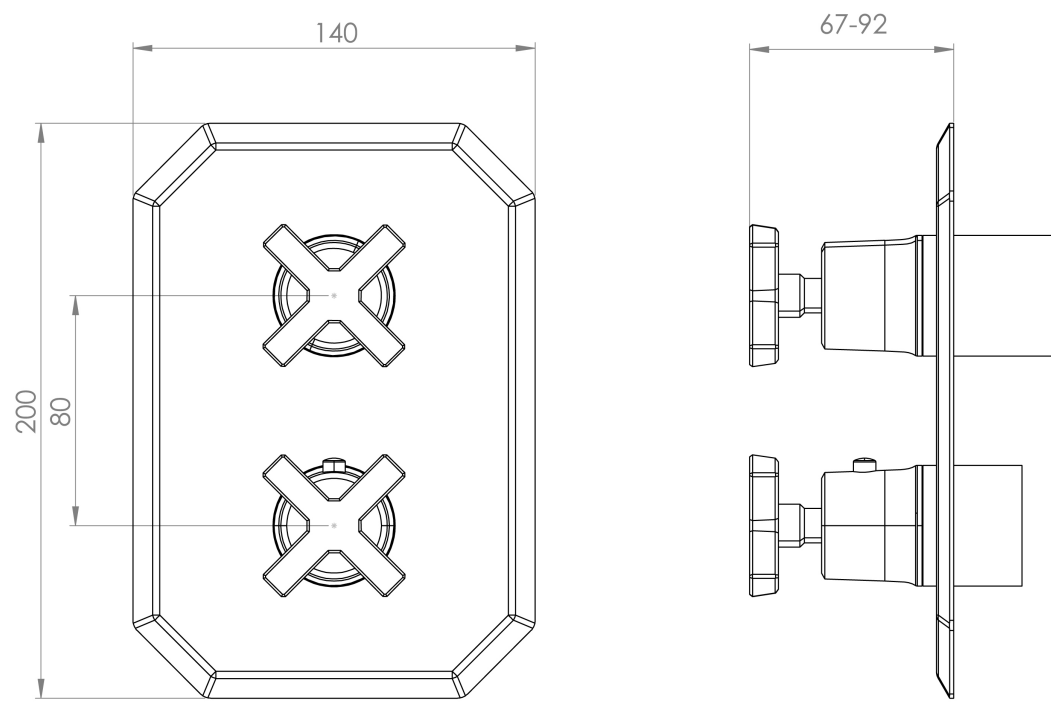

CROMWELL 1 WAY THERMOSTATIC SHOWER VALVE KIT WITH CROSS HANDLES - CHROME

Product Code: CR019X

PRODUCT INFORMATION

Finish:	Chrome
Height:	200mm
Width:	140mm
Depth:	205mm
Material	Brass, Stainless Steel
Approvals/Standards	WRAS
Guarantee	5 years
Outlets	Yes

DESCRIPTION

The basis for the design of the CROMWELL collection was to emulate a strong, traditional style of brassware that has contemporary elements to fit in with modern day interiors.

This one way thermostatic shower valve with cross handles adds class to any bathroom, and matches the 3 tap hole basin mixer that features the same style handles.

This thermostatic valve has 1 outlet which allows it to control either a shower head, a shower handset, or a bath filler. The top handle turns the component on and off, and the bottom handle controls the water temperature.

*WRAS Approved valve

- 1 Bar - Flowrate: 21 l/min
- 2 Bar - Flowrate: 28.5 l/min
- 3 Bar - Flowrate: 35 l/min

Saneux reserves the right to alter the specifications and product range without prior notice. Dimensions are given as a guide only. Dimensions should not be used for surrounding furniture, fixtures and fittings until the product is on site.