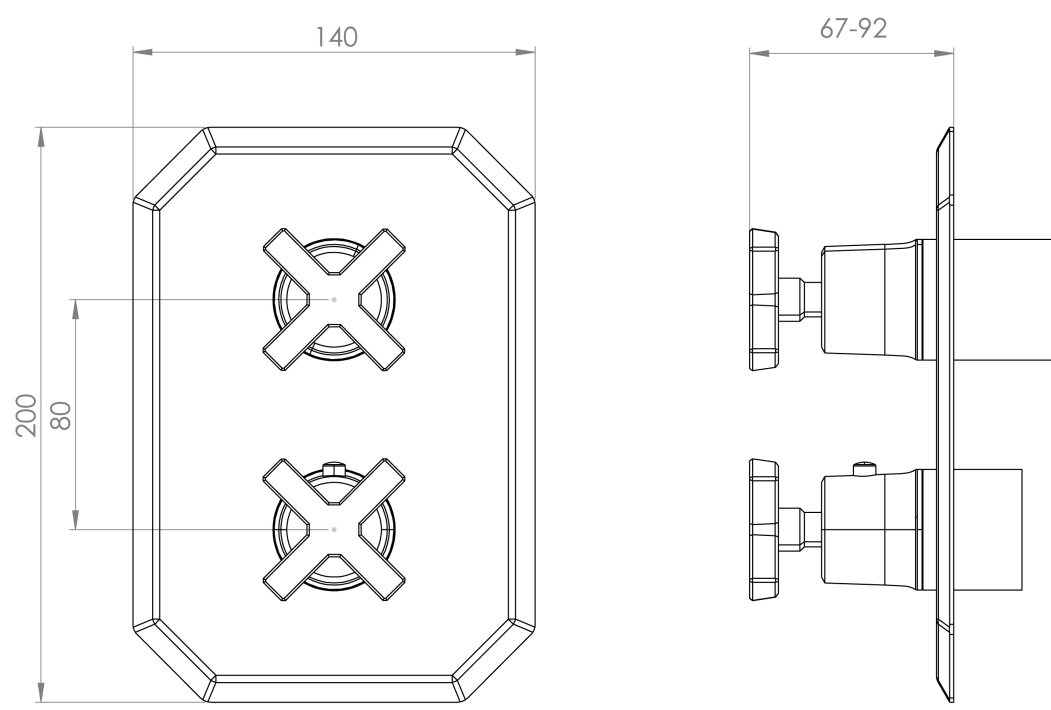

CROMWELL 1 WAY THERMOSTATIC SHOWER VALVE KIT WITH CROSS HANDLES - CHROME

Product Code: CR019X

PRODUCT INFORMATION

Finish:	Chrome
Height:	200mm
Width:	140mm
Depth:	205mm
Material	Brass, Stainless Steel
Approvals/Standards	WRAS
Guarantee	5 years
Outlets	Yes

DESCRIPTION

The basis for the design of the CROMWELL collection was to emulate a strong, traditional style of brassware that has contemporary elements to fit in with modern day interiors.

This one way thermostatic shower valve with cross handles adds class to any bathroom, and matches the 3 tap hole basin mixer that features the same style handles.

This thermostatic valve has 1 outlet which allows it to control either a shower head, a shower handset, or a bath filler. The top handle turns the component on and off, and the bottom handle controls the water temperature.

*WRAS Approved valve

- 1 Bar - Flowrate: 21 l/min
- 2 Bar - Flowrate: 28.5 l/min
- 3 Bar - Flowrate: 35 l/min

Saneux reserves the right to alter the specifications and product range without prior notice. Dimensions are given as a guide only. Dimensions should not be used for surrounding furniture, fixtures and fittings until the product is on site.