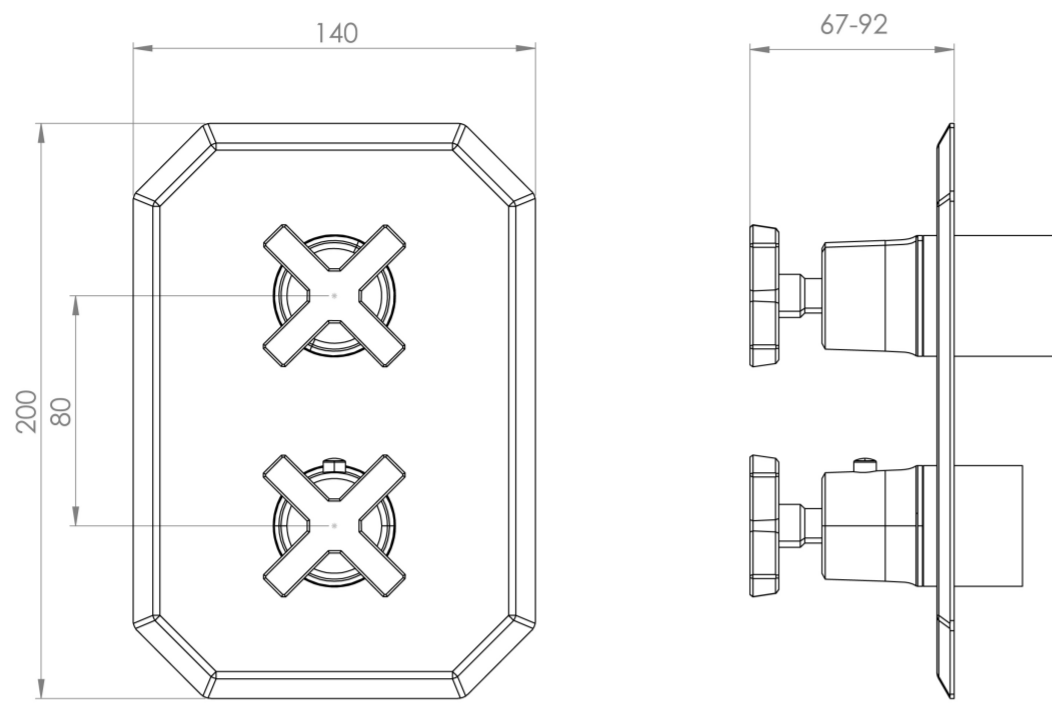

CROMWELL 1 WAY THERMOSTATIC SHOWER VALVE KIT WITH CROSS HANDLES - CHROME

Product Code: CR019X

PRODUCT INFORMATION

Finish:	Chrome
Height:	200mm
Width:	140mm
Depth:	205mm
Material	Brass, Stainless Steel
Approvals/Standards	WRAS
Guarantee	5 years
Outlets	Yes

DESCRIPTION

The basis for the design of the CROMWELL collection was to emulate a strong, traditional style of brassware that has contemporary elements to fit in with modern day interiors.

This one way thermostatic shower valve with cross handles adds class to any bathroom, and matches the 3 tap hole basin mixer that features the same style handles.

This thermostatic valve has 1 outlet which allows it to control either a shower head, a shower handset, or a bath filler. The top handle turns the component on and off, and the bottom handle controls the water temperature.

*WRAS Approved valve

- 1 Bar - Flowrate: 21 l/min
- 2 Bar - Flowrate: 28.5 l/min
- 3 Bar - Flowrate: 35 l/min

Saneux reserves the right to alter the specifications and product range without prior notice. Dimensions are given as a guide only. Dimensions should not be used for surrounding furniture, fixtures and fittings until the product is on site.