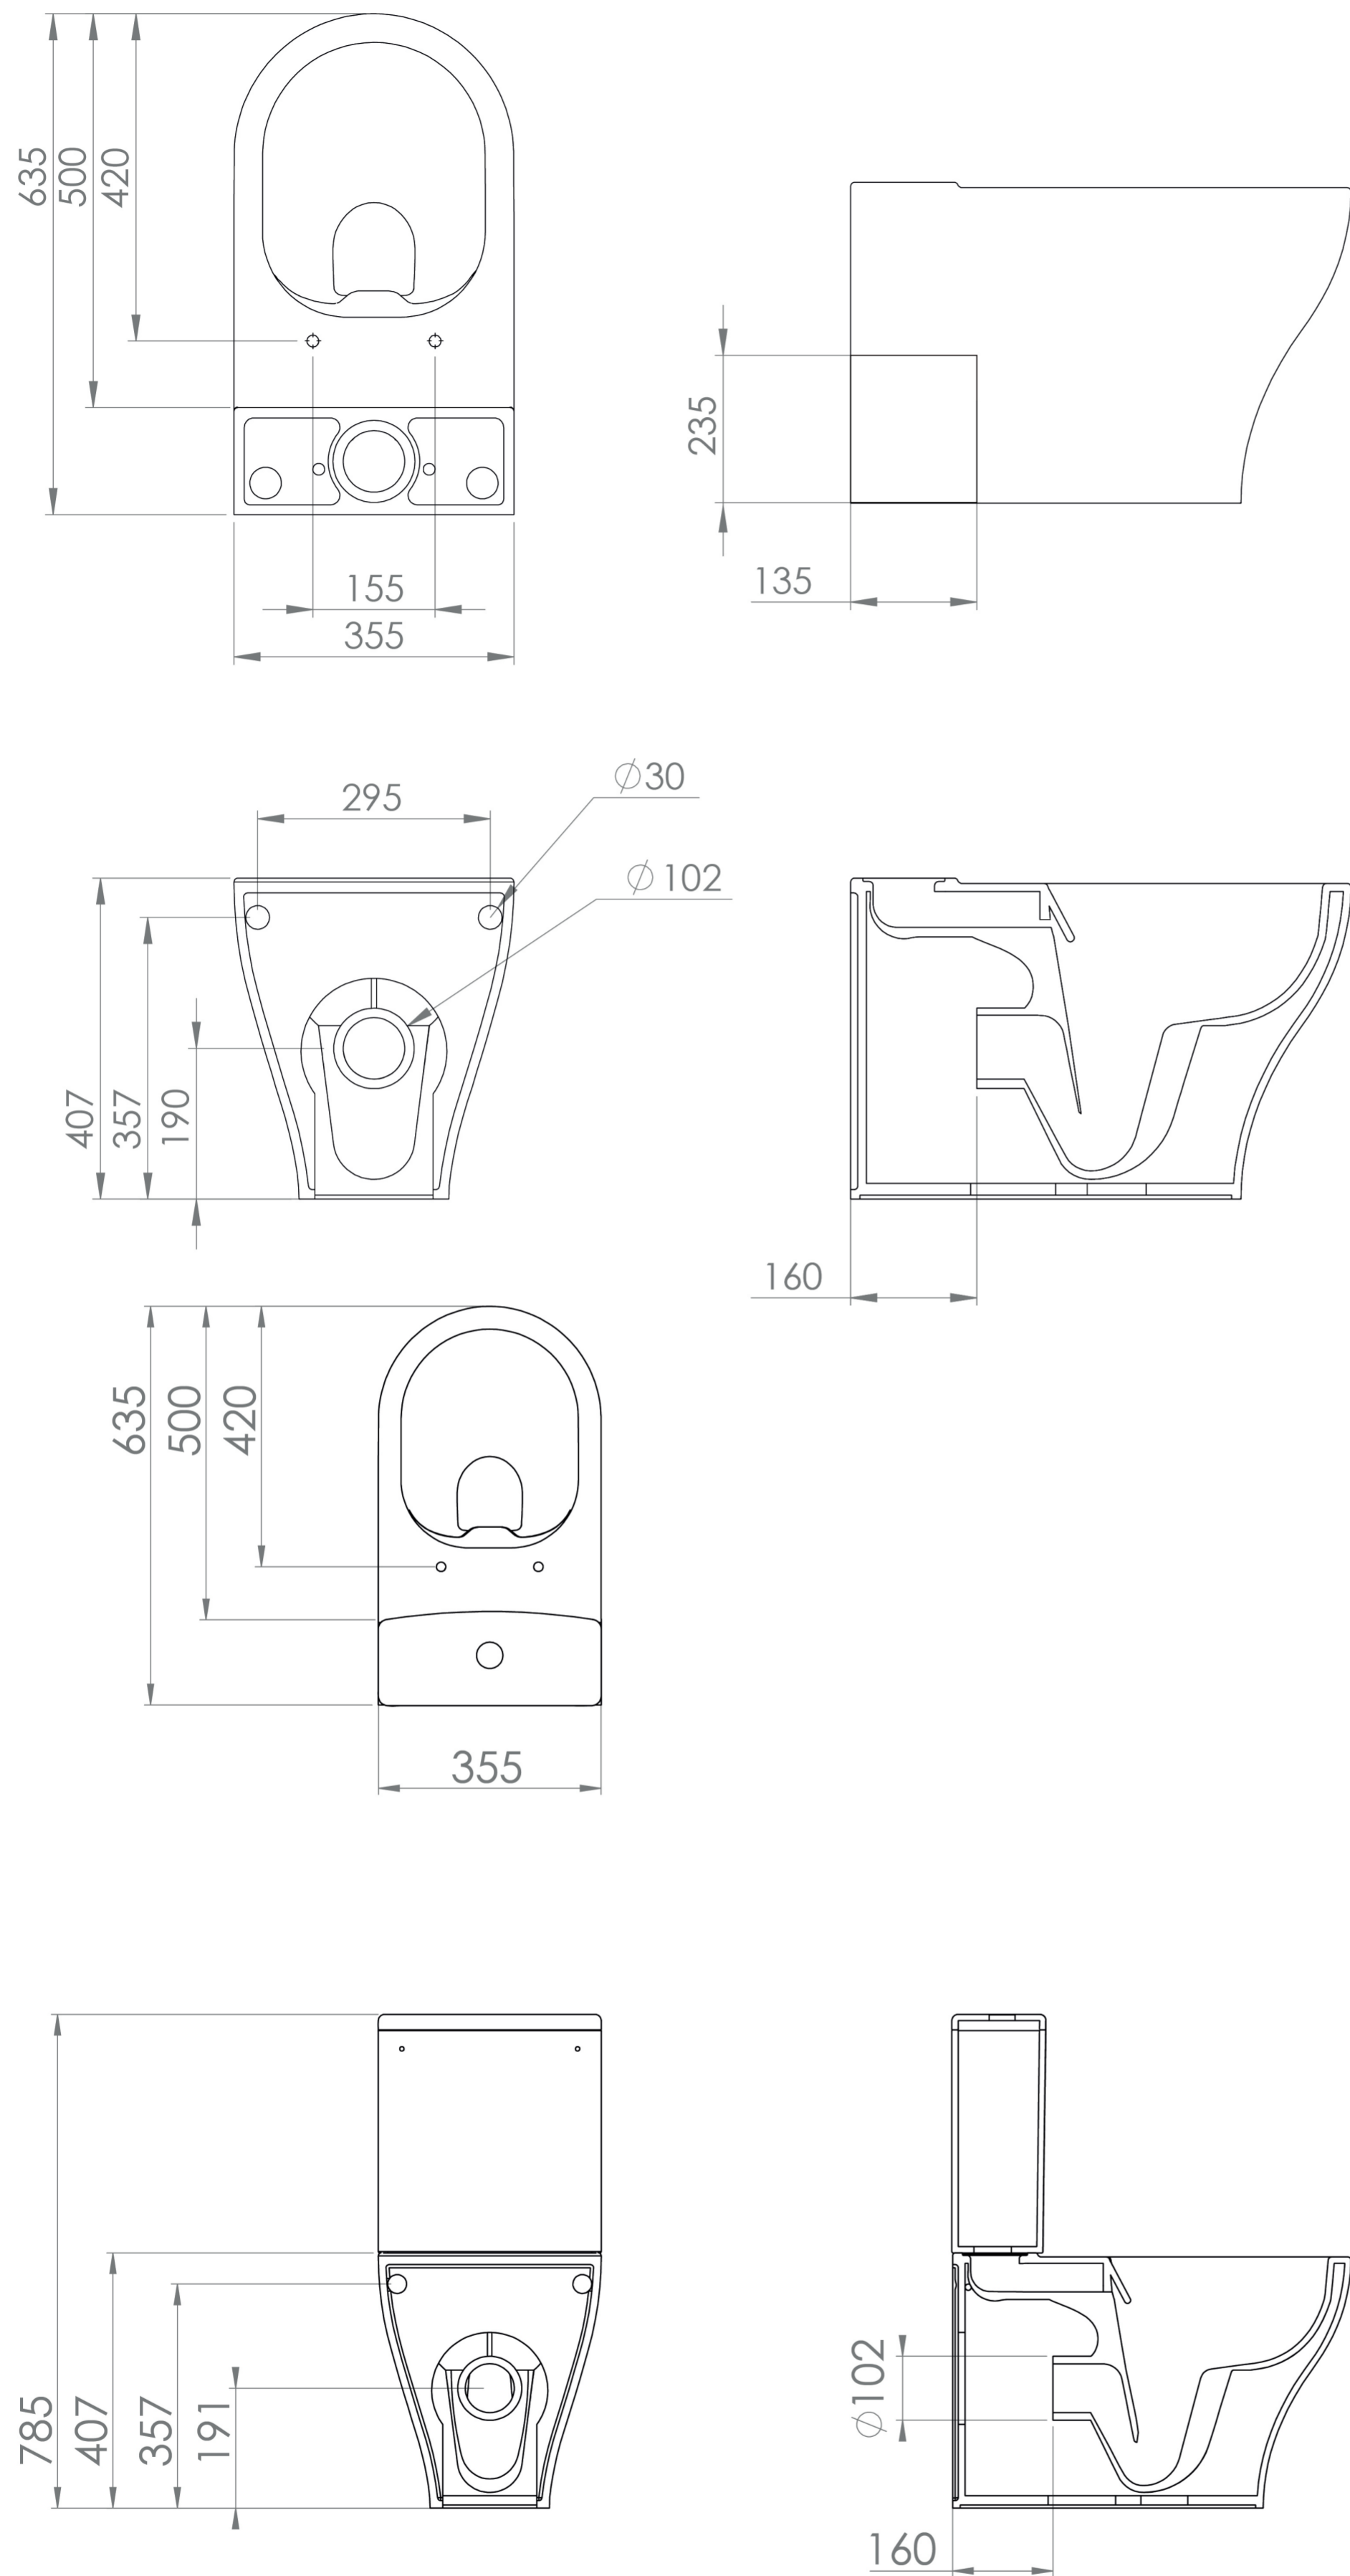

PRAGUE CLOSE COUPLED LEFT HAND SOIL EXIT WC PAN - RIMLESS

Product Code: PR0901

PRODUCT INFORMATION

| | |
|----------------------------------|--------------------|
| Finish: | Gloss White |
| Height: | 407mm |
| Width: | 355mm |
| Depth: | 635mm |
| Material | Ceramic |
| Weight | 33.25kg |
| Guarantee | Lifetime |
| Compatible Toilet Seat(s) | PR092, PR098 |
| Compatible Cistern(s) | PR091 |
| Type of Flushing | Rimless technology |

DESCRIPTION

The PRAGUE range stands out from the rest with its functional and sophisticated design.

This close coupled WC pan with a left hand soil exit features rimless technology to ensure no germs and grime can be harboured, quiet flushing and maximum hygiene, plus the sleek curved design is appealing to all.

*Cistern and seat sold separately

Compatible cistern: PR091

Compatible seats: PR092, PR098

TECHNICAL DRAWING

Saneux reserves the right to alter the specifications and product range without prior notice. Dimensions are given as a guide only. Dimensions should not be used for surrounding furniture, fixtures and fittings until the product is on site.