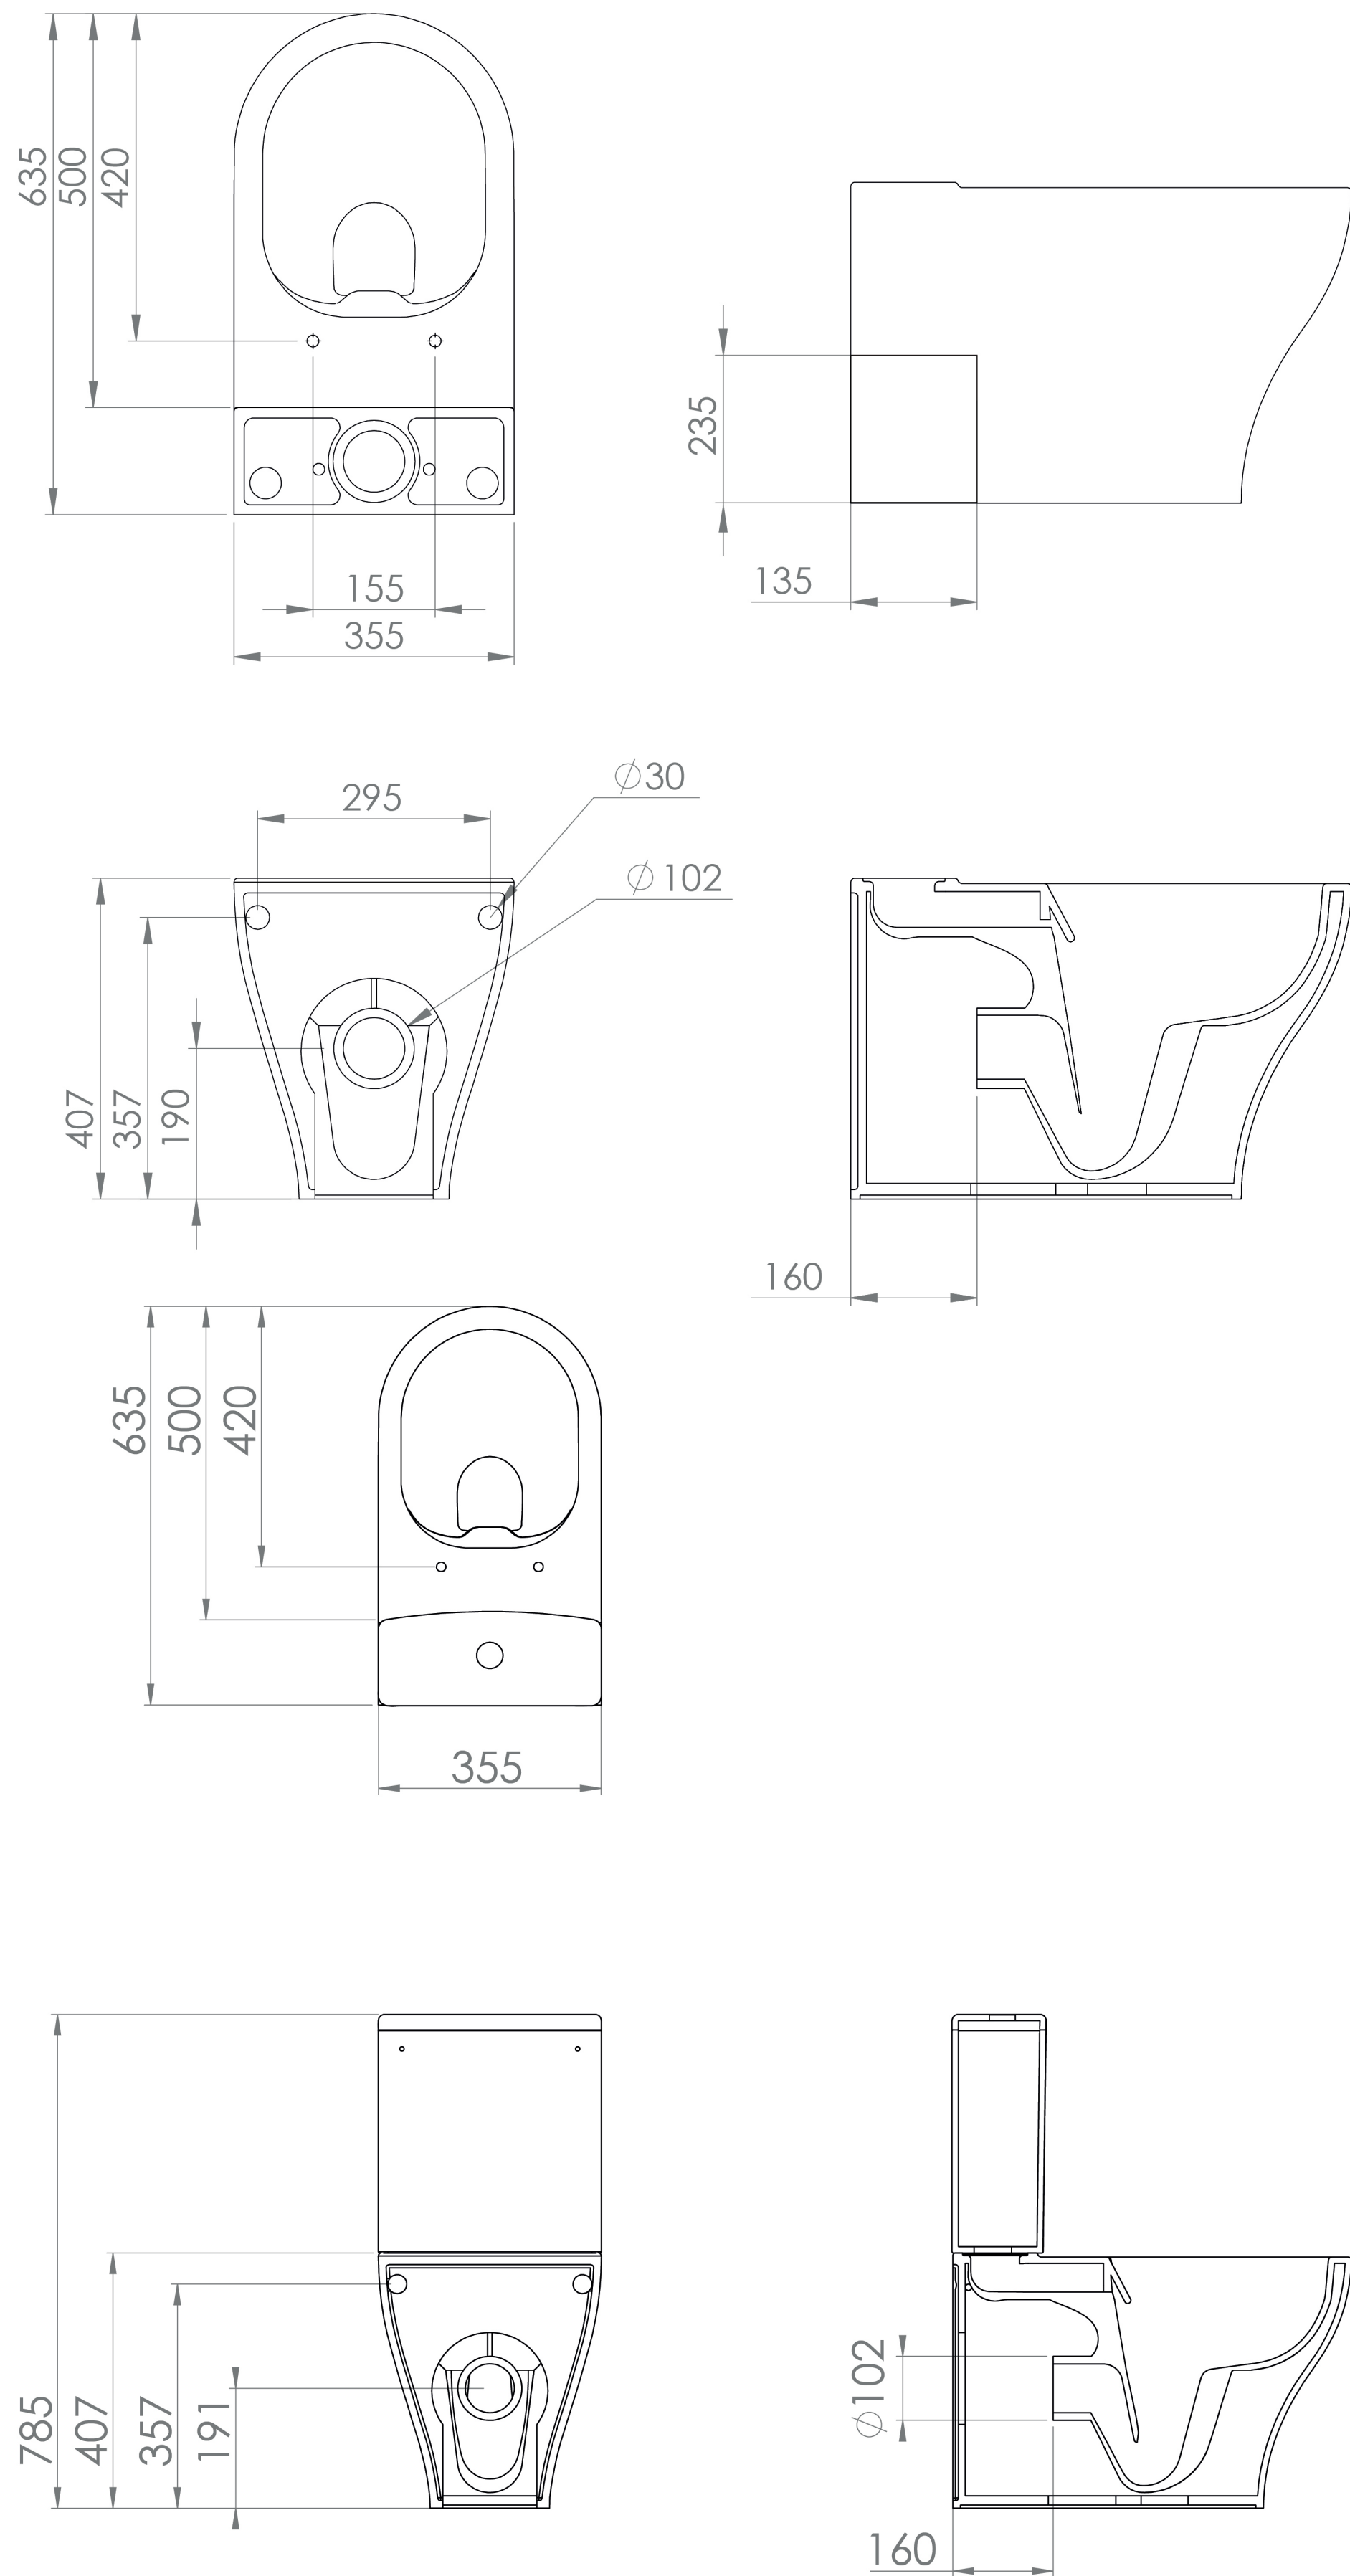

TECHNICAL DRAWING

Saneux reserves the right to alter the specifications and product range without prior notice. Dimensions are given as a guide only. Dimensions should not be used for surrounding furniture, fixtures and fittings until the product is on site.