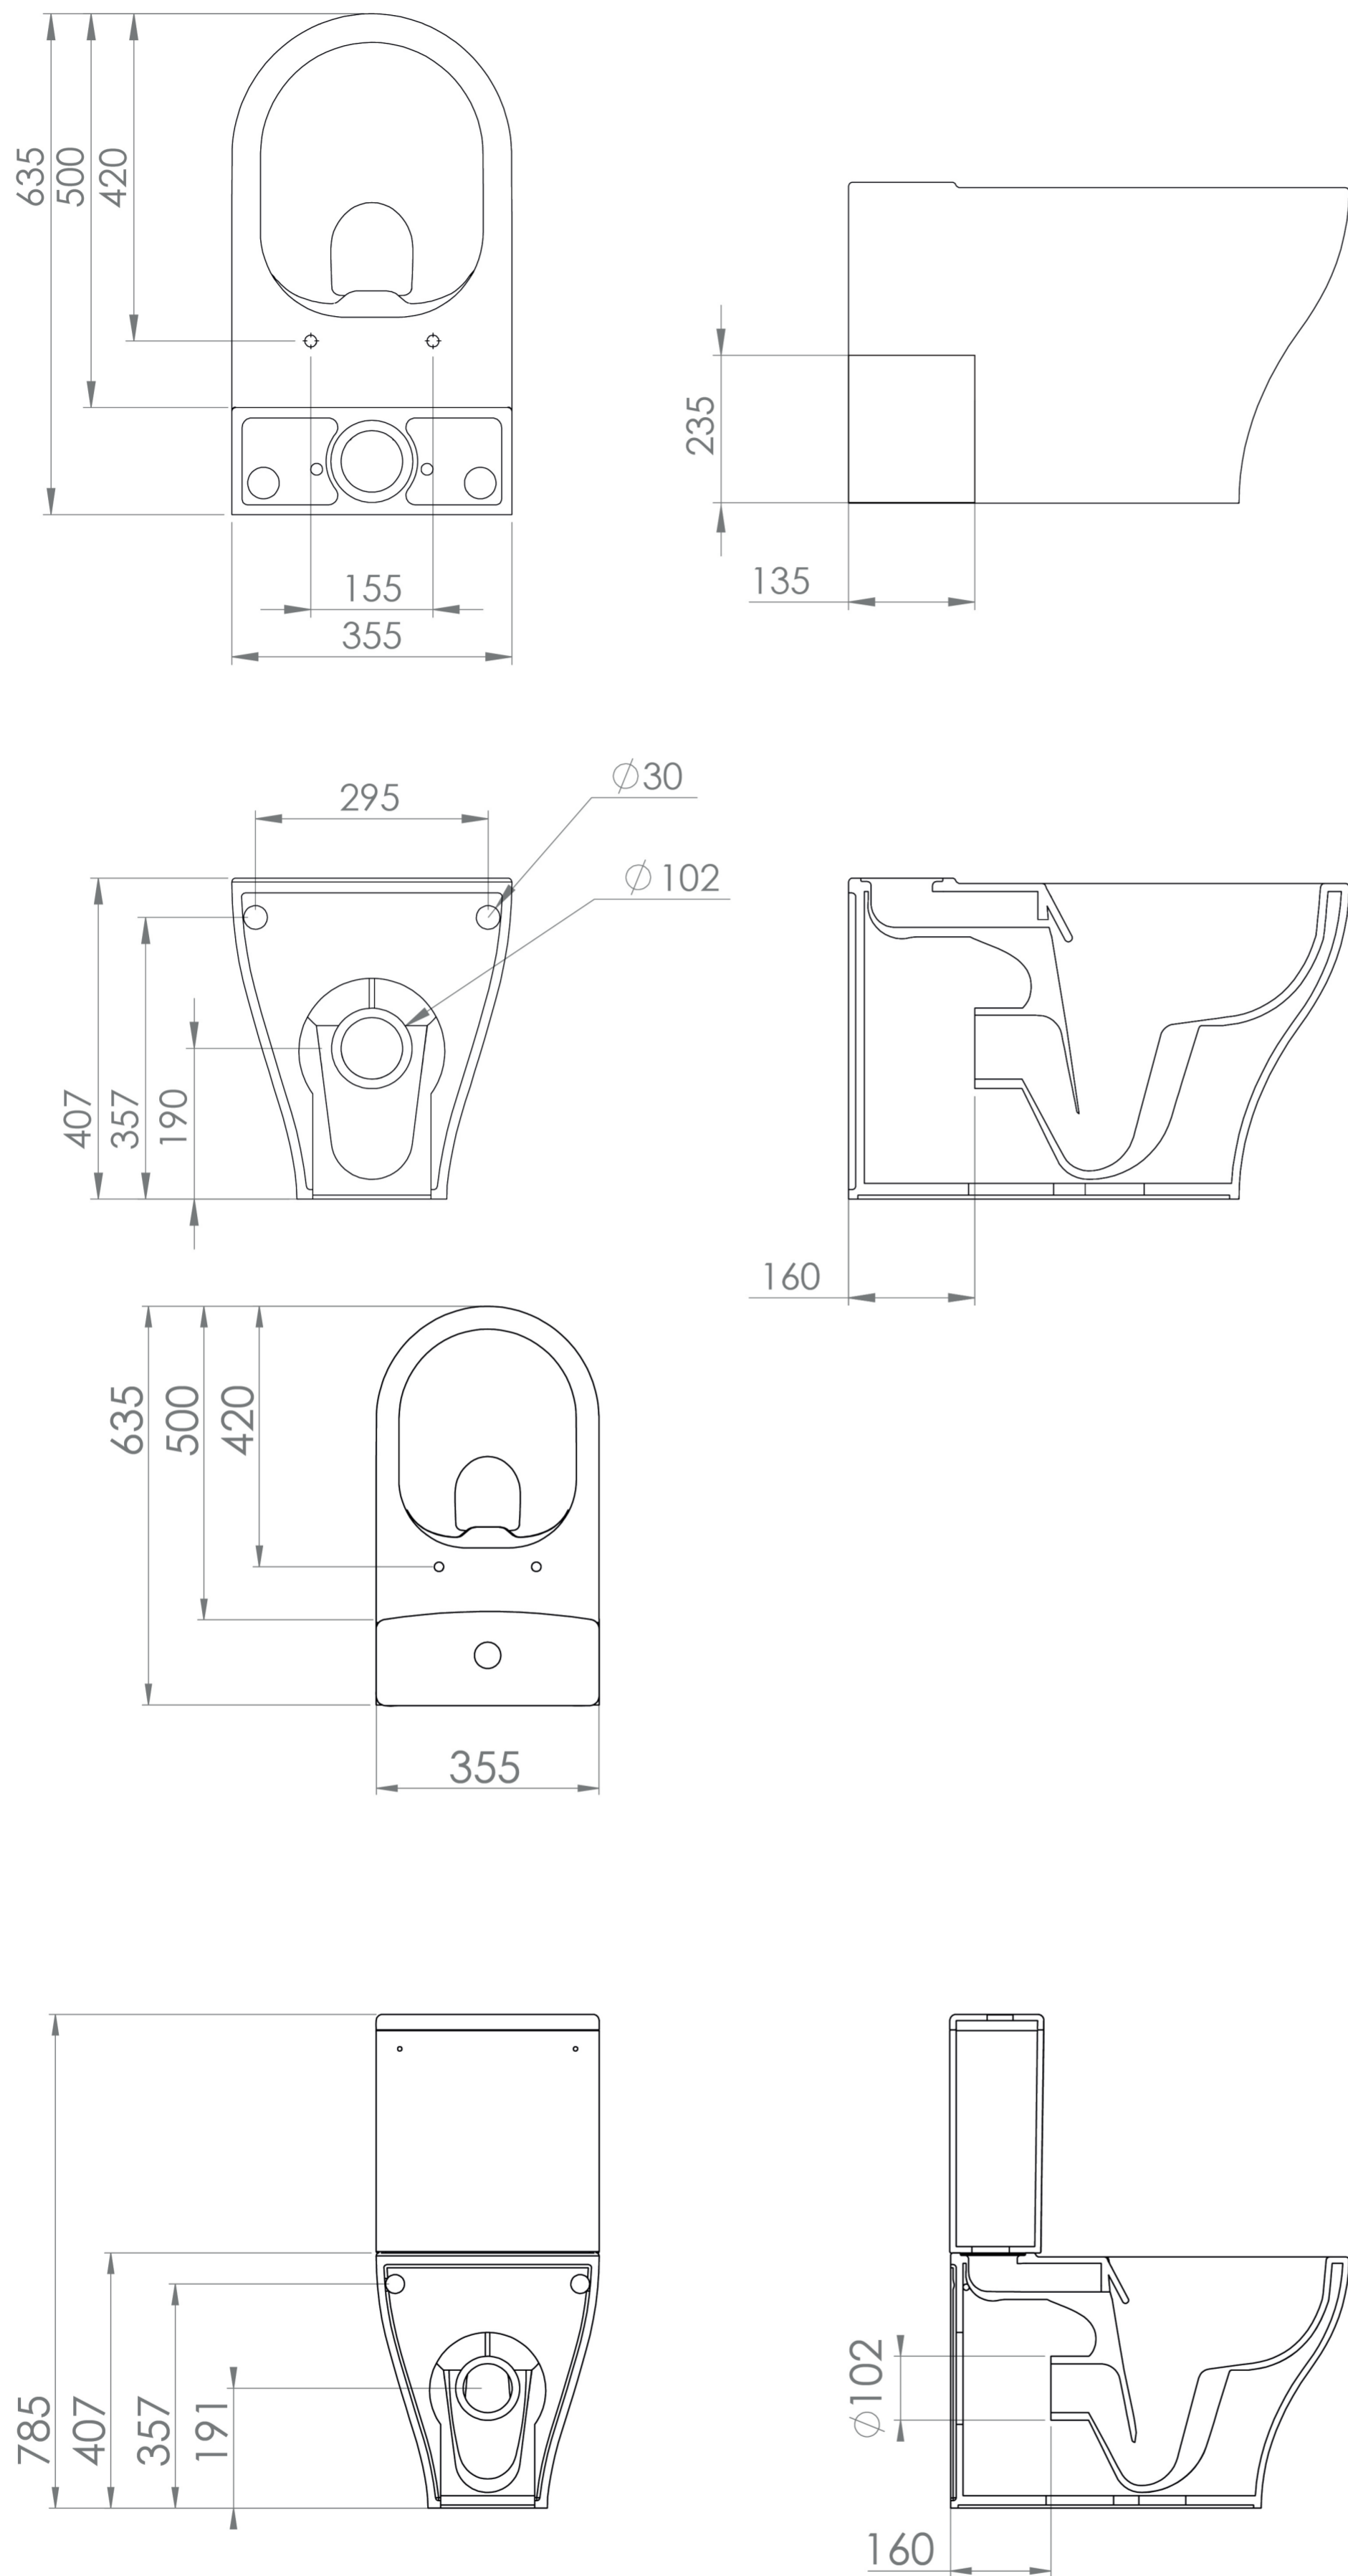

PRAGUE CLOSE COUPLED LEFT HAND SOIL EXIT WC PAN - RIMLESS

Product Code: PR0901

PRODUCT INFORMATION

Finish:	Gloss White
Height:	407mm
Width:	355mm
Depth:	635mm
Material	Ceramic
Weight	33.25kg
Guarantee	Lifetime
Compatible Toilet Seat(s)	PR092, PR098
Compatible Cistern(s)	PR091
Type of Flushing	Rimless technology

DESCRIPTION

The PRAGUE range stands out from the rest with its functional and sophisticated design.

This close coupled WC pan with a left hand soil exit features rimless technology to ensure no germs and grime can be harboured, quiet flushing and maximum hygiene, plus the sleek curved design is appealing to all.

*Cistern and seat sold separately

Compatible cistern: PR091

Compatible seats: PR092, PR098

TECHNICAL DRAWING

Saneux reserves the right to alter the specifications and product range without prior notice. Dimensions are given as a guide only. Dimensions should not be used for surrounding furniture, fixtures and fittings until the product is on site.