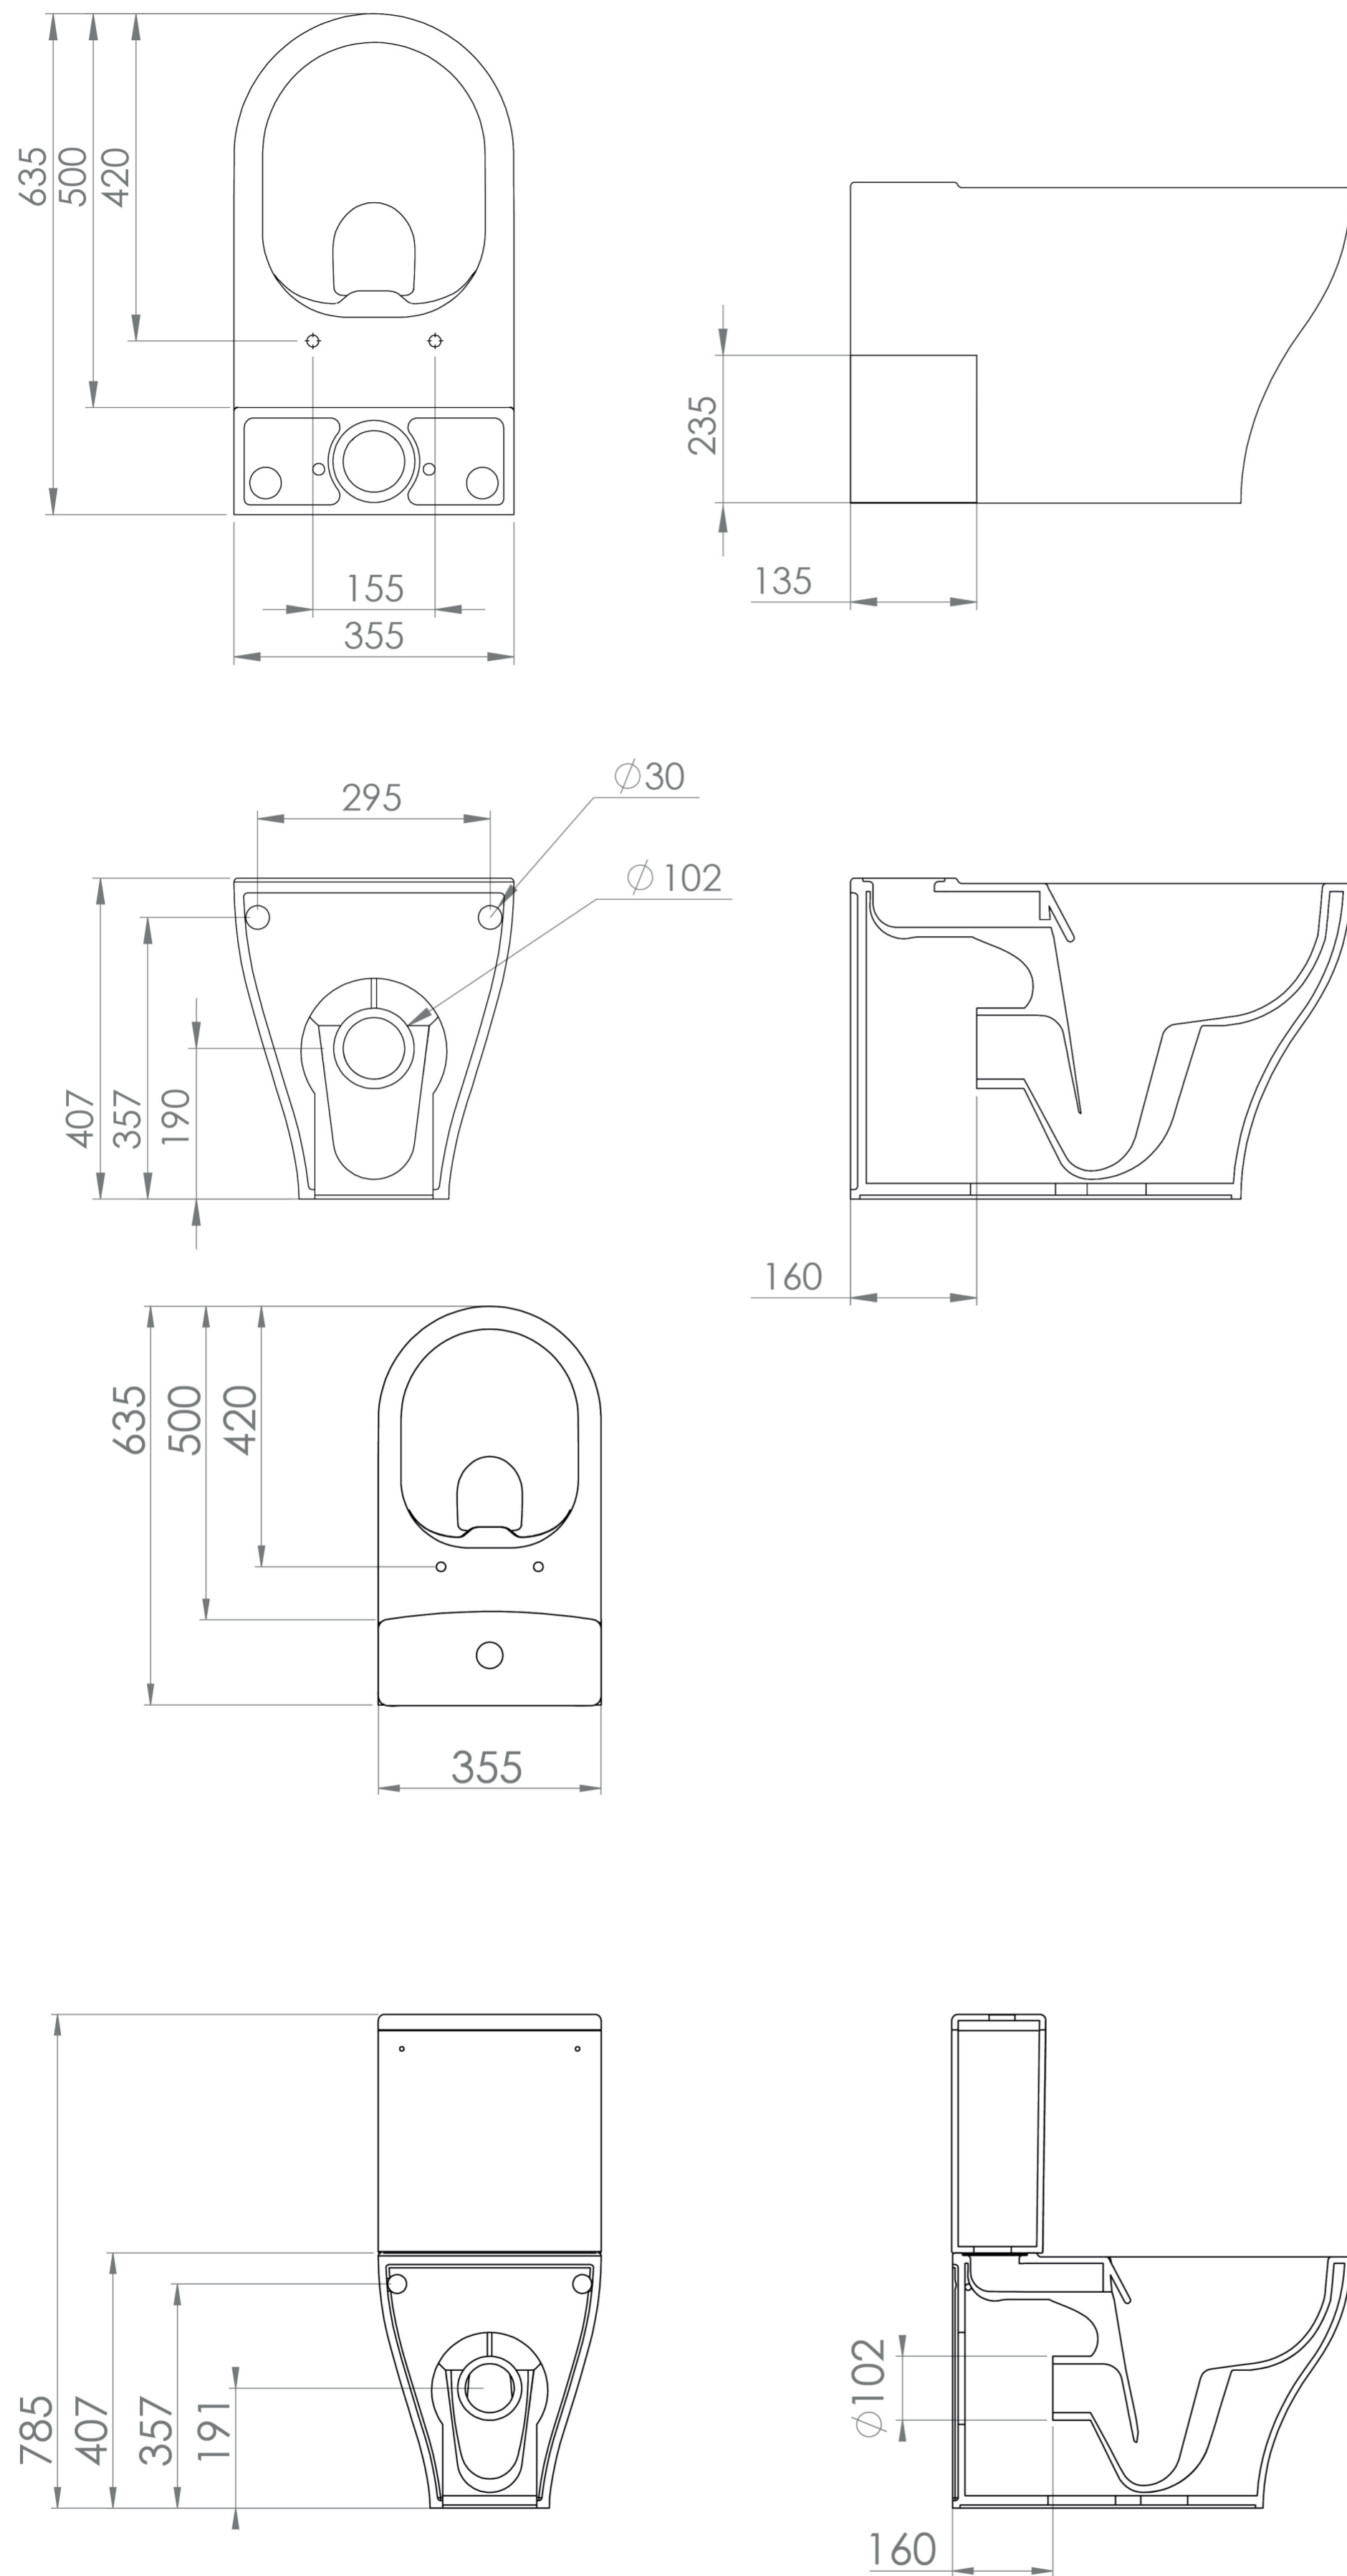

TECHNICAL DRAWING

Saneux reserves the right to alter the specifications and product range without prior notice. Dimensions are given as a guide only. Dimensions should not be used for surrounding furniture, fixtures and fittings until the product is on site.