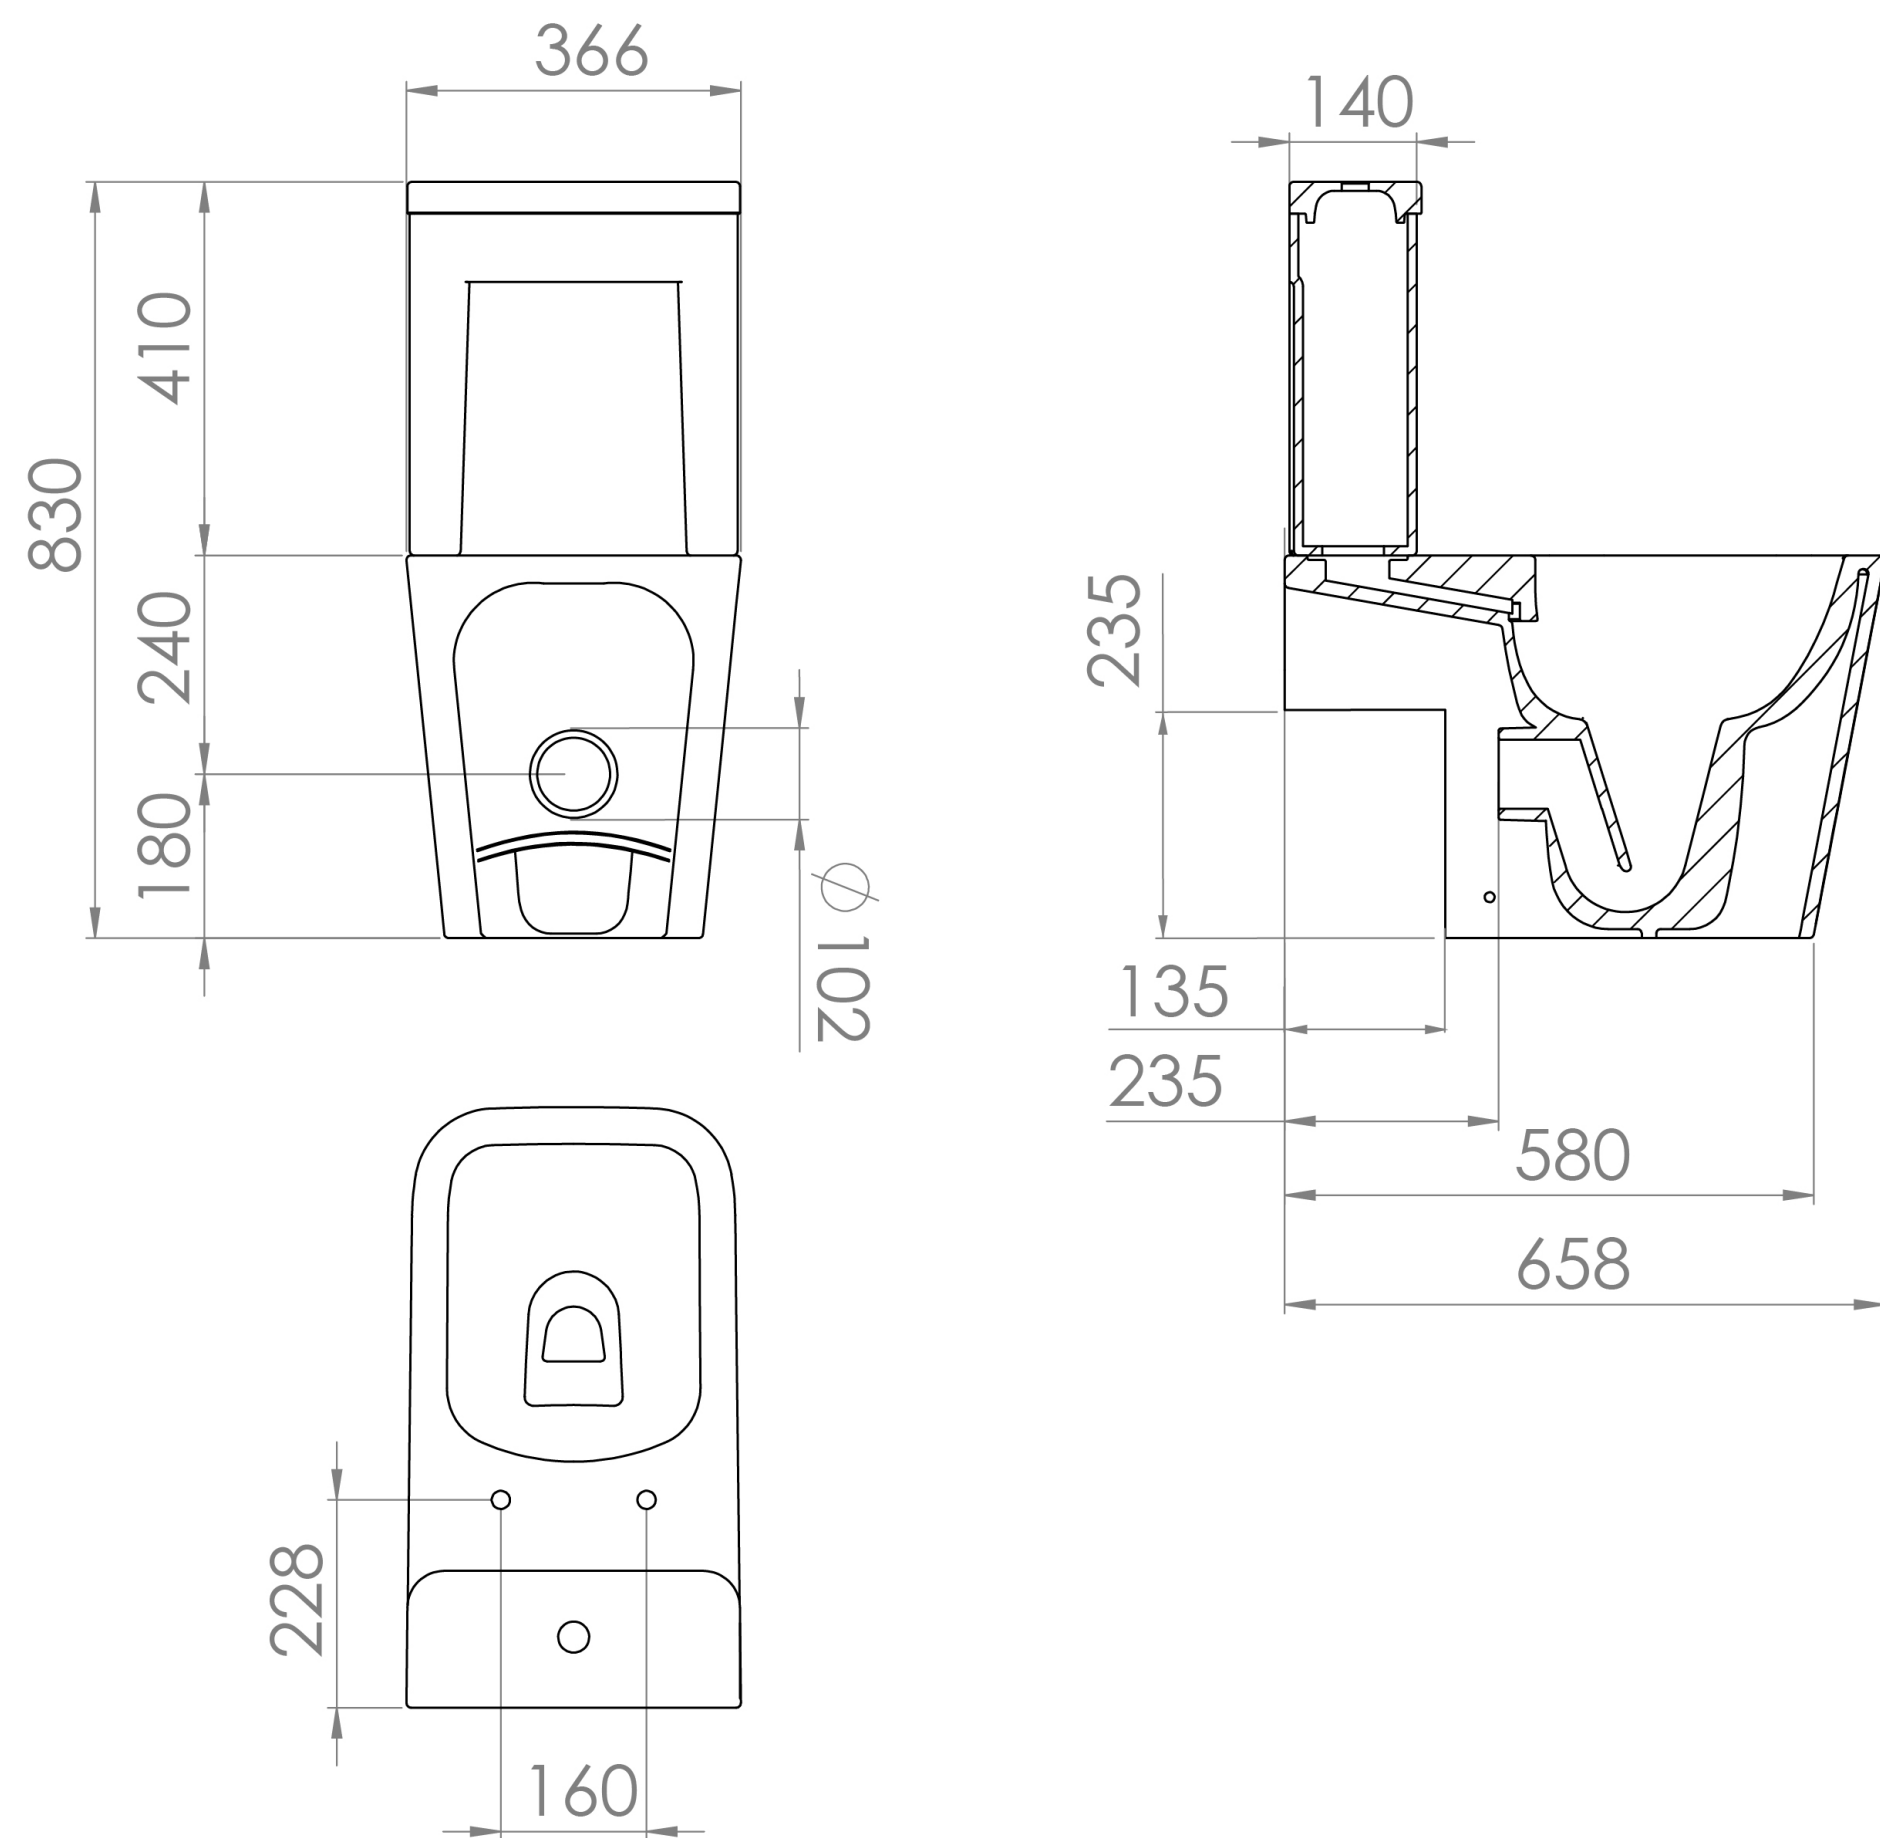

MATTEO CLOSE COUPLED RIGHT HAND SOIL EXIT WC PAN - RIMLESS

Product Code: MACC01.R

PRODUCT INFORMATION

Finish:	Gloss White
Height:	420mm
Width:	366mm
Depth:	658mm
Material	Ceramic
Weight	39.5kg
Guarantee	Lifetime
Compatible Toilet Seat(s)	MATS01
Compatible Cistern(s)	MACI01
Type of Flushing	Rimless technology

DESCRIPTION

MATTEO offers an unmistakable style with its square design that is fit for any modern bathroom.

This close-coupled pan with a right-hand soil exit has straight lines and subtle curves which adds a softer look to it, plus allows it to pair with other collections of ours like HYDE. It is also rimless which prevents the build up of grime and bacteria, and makes cleaning simple.

*Cistern and seat sold separately

Compatible cistern: MACI01

Compatible seat: MATS01

TECHNICAL DRAWING

Saneux reserves the right to alter the specifications and product range without prior notice. Dimensions are given as a guide only. Dimensions should not be used for surrounding furniture, fixtures and fittings until the product is on site.

<https://saneux.com/products/matteo-close-coupled-right-hand-soil-exit-wc-pan-rimless-2>