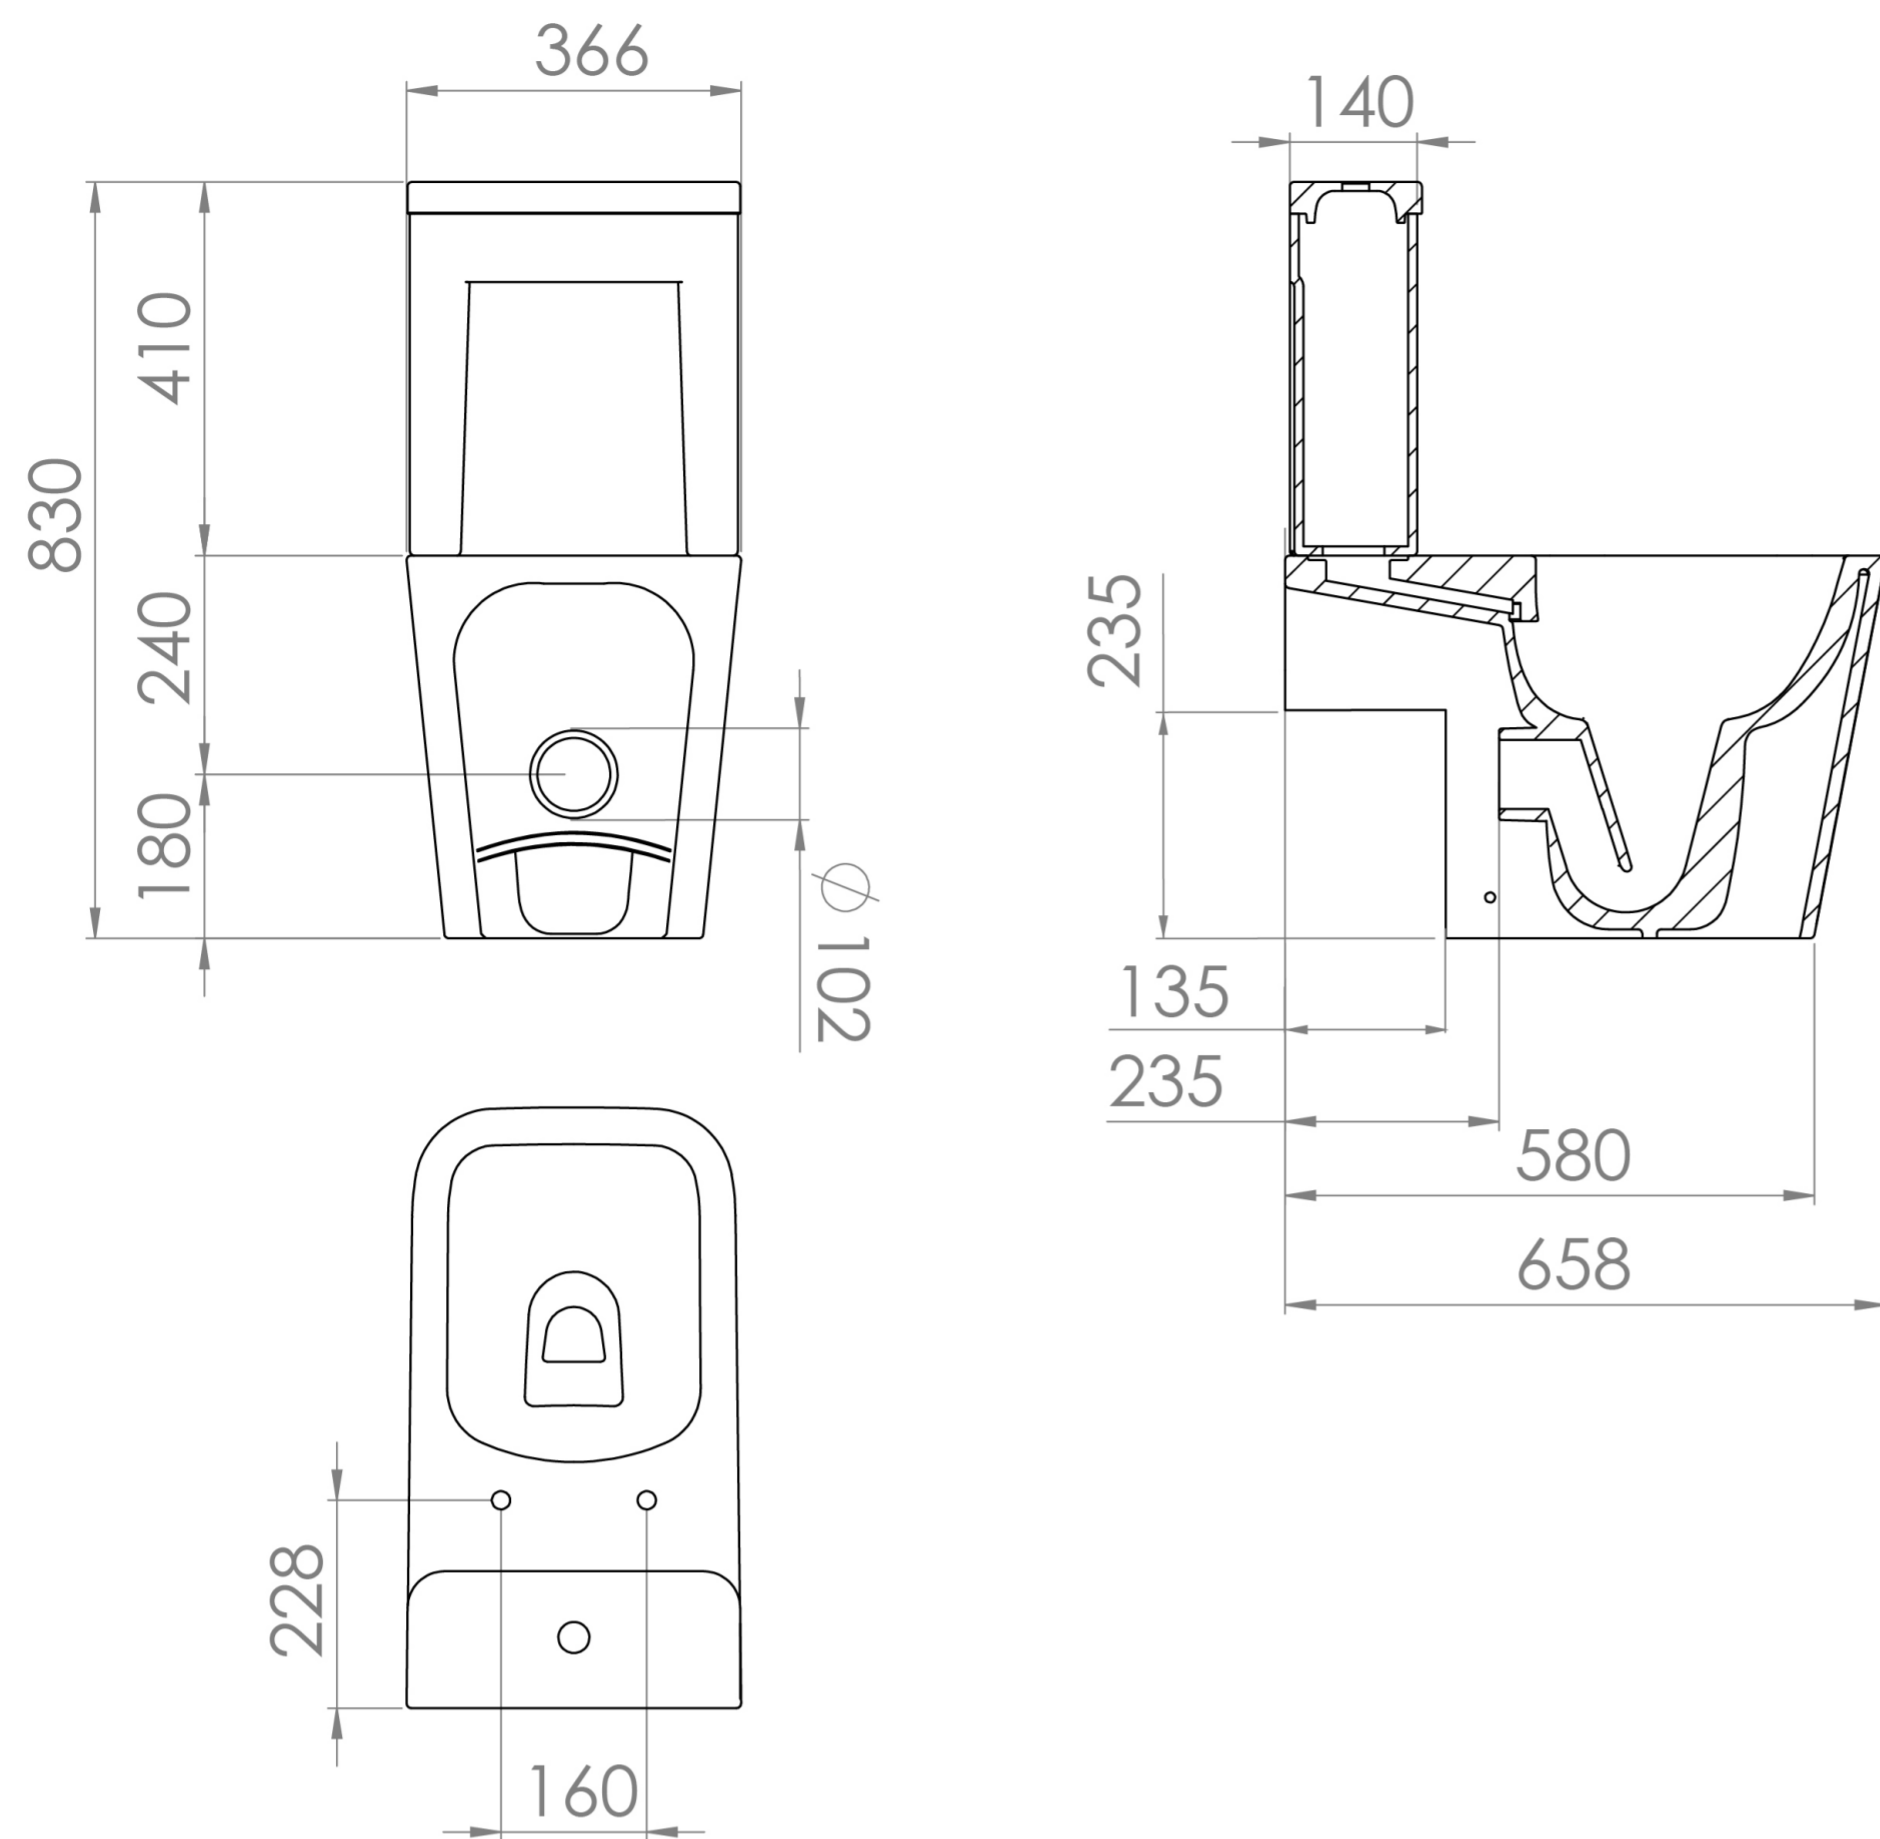

MATTEO CLOSE COUPLED RIGHT HAND SOIL EXIT WC PAN - RIMLESS

Product Code: MACC01.R

PRODUCT INFORMATION

Finish:	Gloss White
Height:	420mm
Width:	366mm
Depth:	658mm
Material	Ceramic
Weight	39.5kg
Guarantee	Lifetime
Compatible Toilet Seat(s)	MATS01
Compatible Cistern(s)	MACI01
Type of Flushing	Rimless technology

DESCRIPTION

MATTEO offers an unmistakable style with its square design that is fit for any modern bathroom.

This close-coupled pan with a right-hand soil exit has straight lines and subtle curves which adds a softer look to it, plus allows it to pair with other collections of ours like HYDE. It is also rimless which prevents the build up of grime and bacteria, and makes cleaning simple.

*Cistern and seat sold separately

Compatible cistern: MACI01

Compatible seat: MATS01

TECHNICAL DRAWING

Saneux reserves the right to alter the specifications and product range without prior notice. Dimensions are given as a guide only. Dimensions should not be used for surrounding furniture, fixtures and fittings until the product is on site.

<https://saneux.com/products/matteo-close-coupled-right-hand-soil-exit-wc-pan-rimless-2>