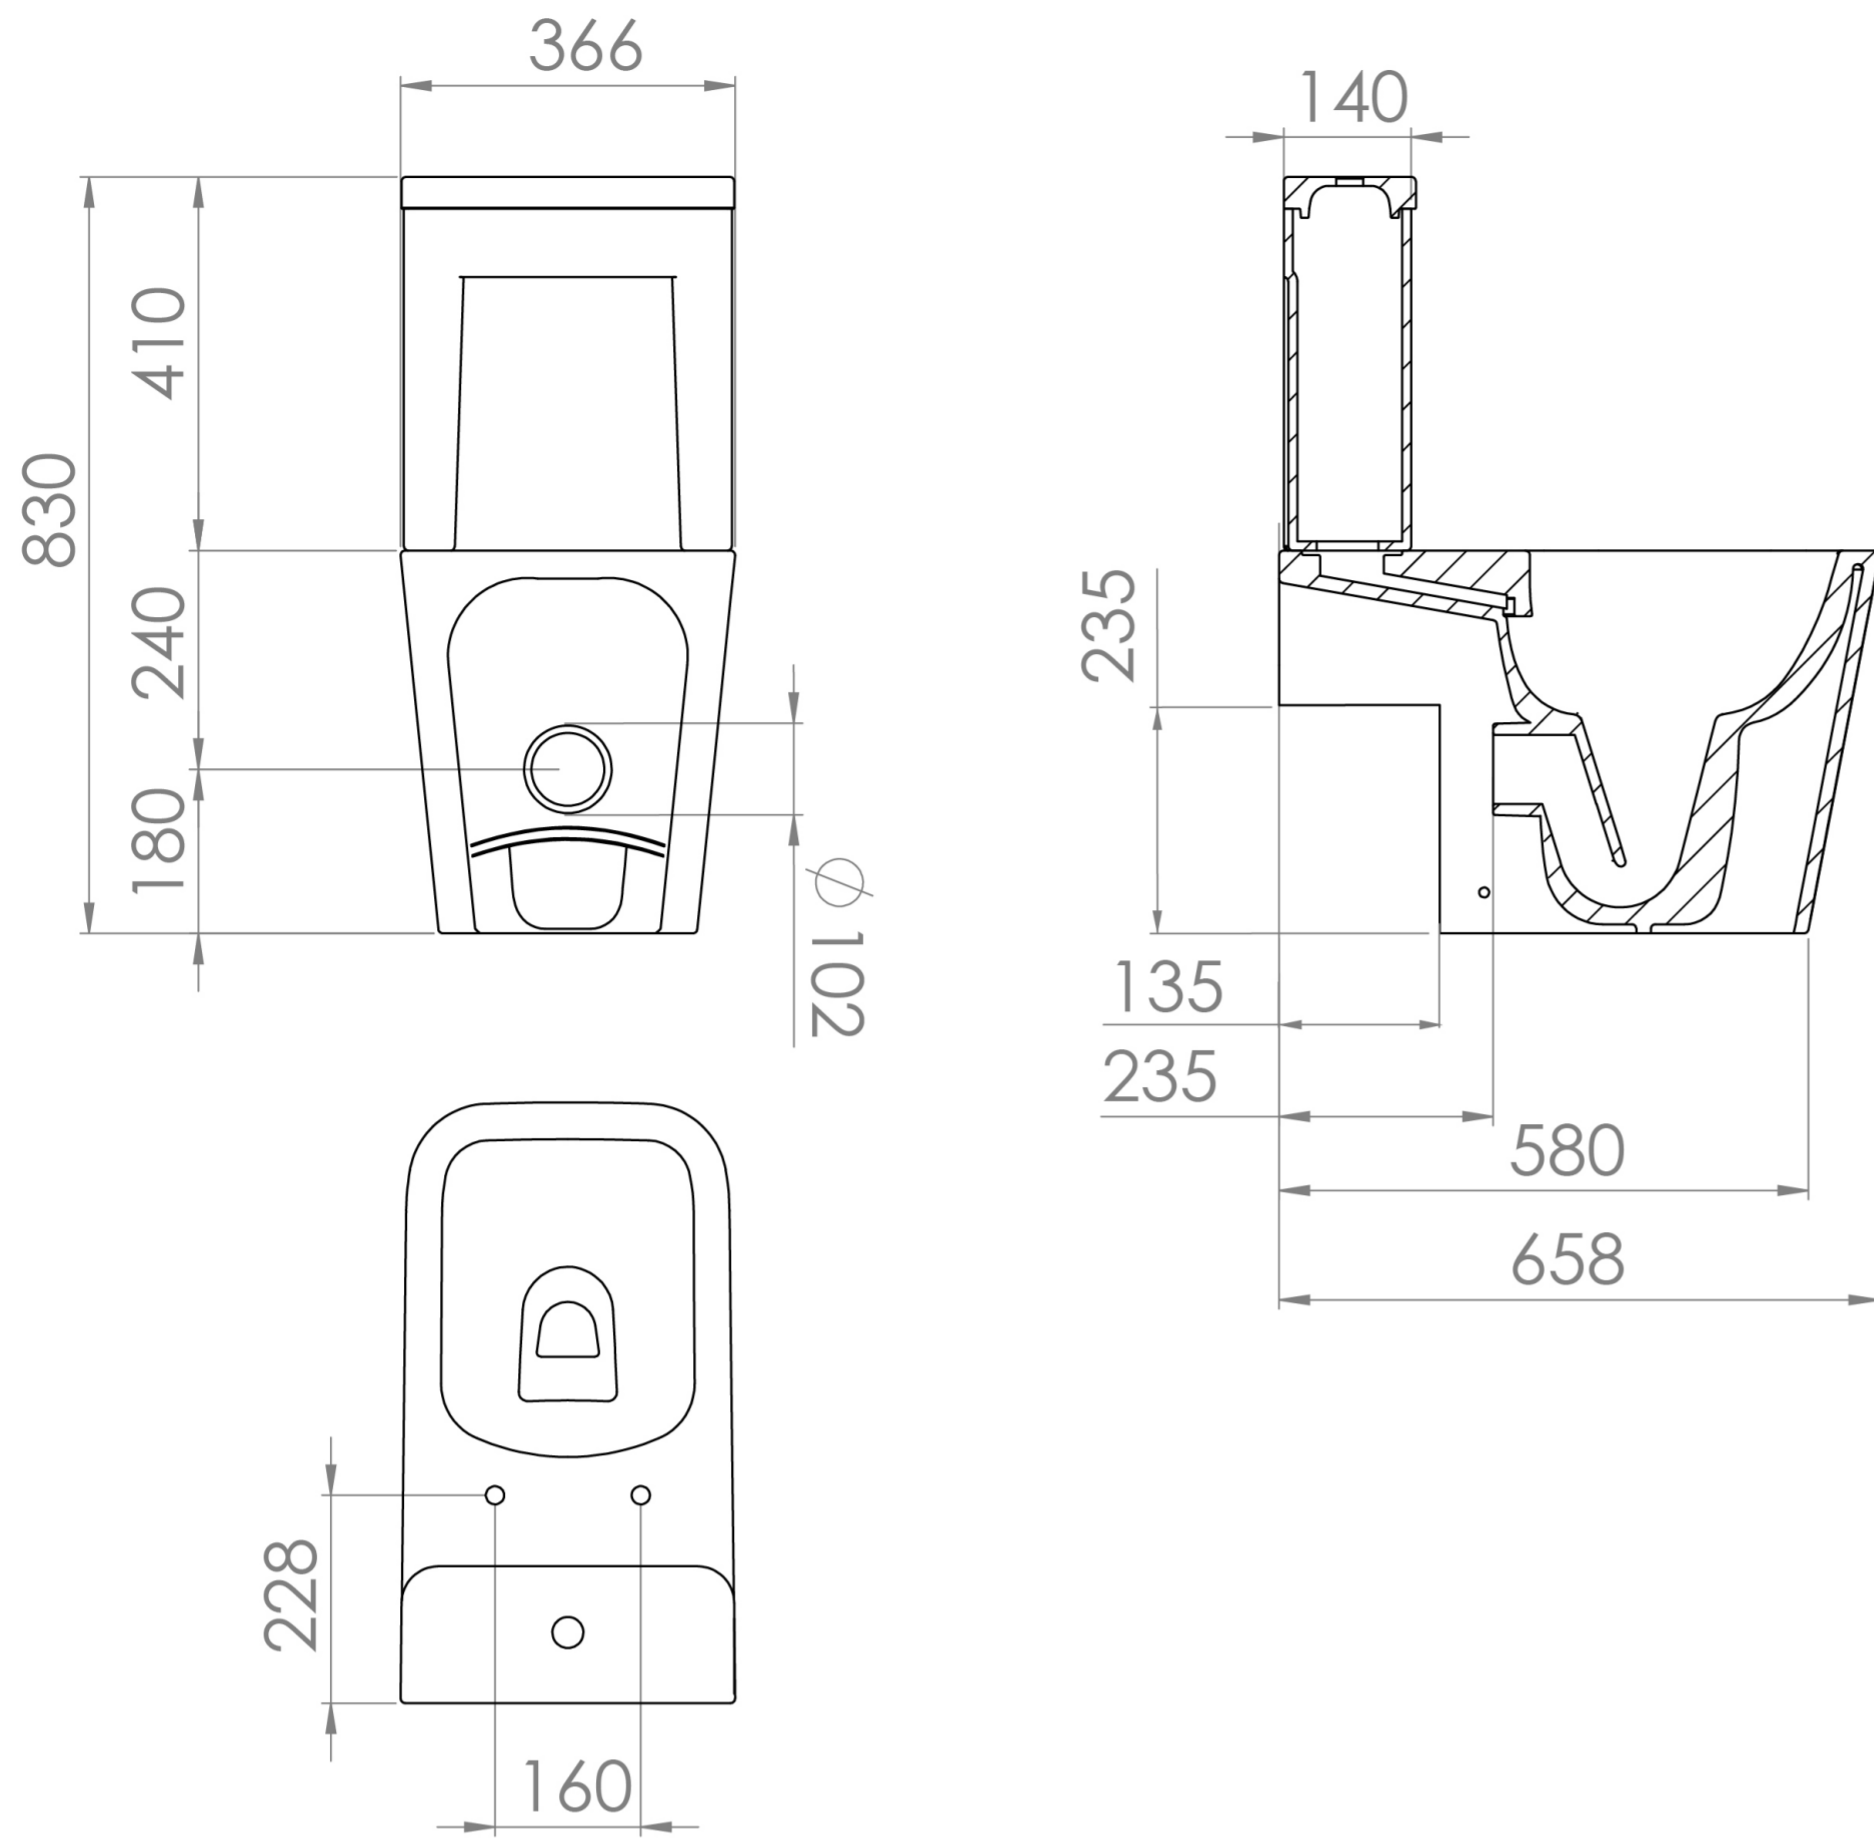

MATTEO CLOSE COUPLED RIGHT HAND SOIL EXIT WC PAN - RIMLESS

Product Code: MACC01.R

PRODUCT INFORMATION

Finish:	Gloss White
Height:	420mm
Width:	366mm
Depth:	658mm
Material	Ceramic
Weight	39.5kg
Guarantee	Lifetime
Compatible Toilet Seat(s)	MATS01
Compatible Cistern(s)	MACI01
Type of Flushing	Rimless technology

DESCRIPTION

MATTEO offers an unmistakable style with its square design that is fit for any modern bathroom.

This close-coupled pan with a right-hand soil exit has straight lines and subtle curves which adds a softer look to it, plus allows it to pair with other collections of ours like HYDE. It is also rimless which prevents the build up of grime and bacteria, and makes cleaning simple.

*Cistern and seat sold separately

Compatible cistern: MACI01

Compatible seat: MATS01

TECHNICAL DRAWING

Saneux reserves the right to alter the specifications and product range without prior notice. Dimensions are given as a guide only. Dimensions should not be used for surrounding furniture, fixtures and fittings until the product is on site.

<https://saneux.com/products/matteo-close-coupled-right-hand-soil-exit-wc-pan-rimless-2>