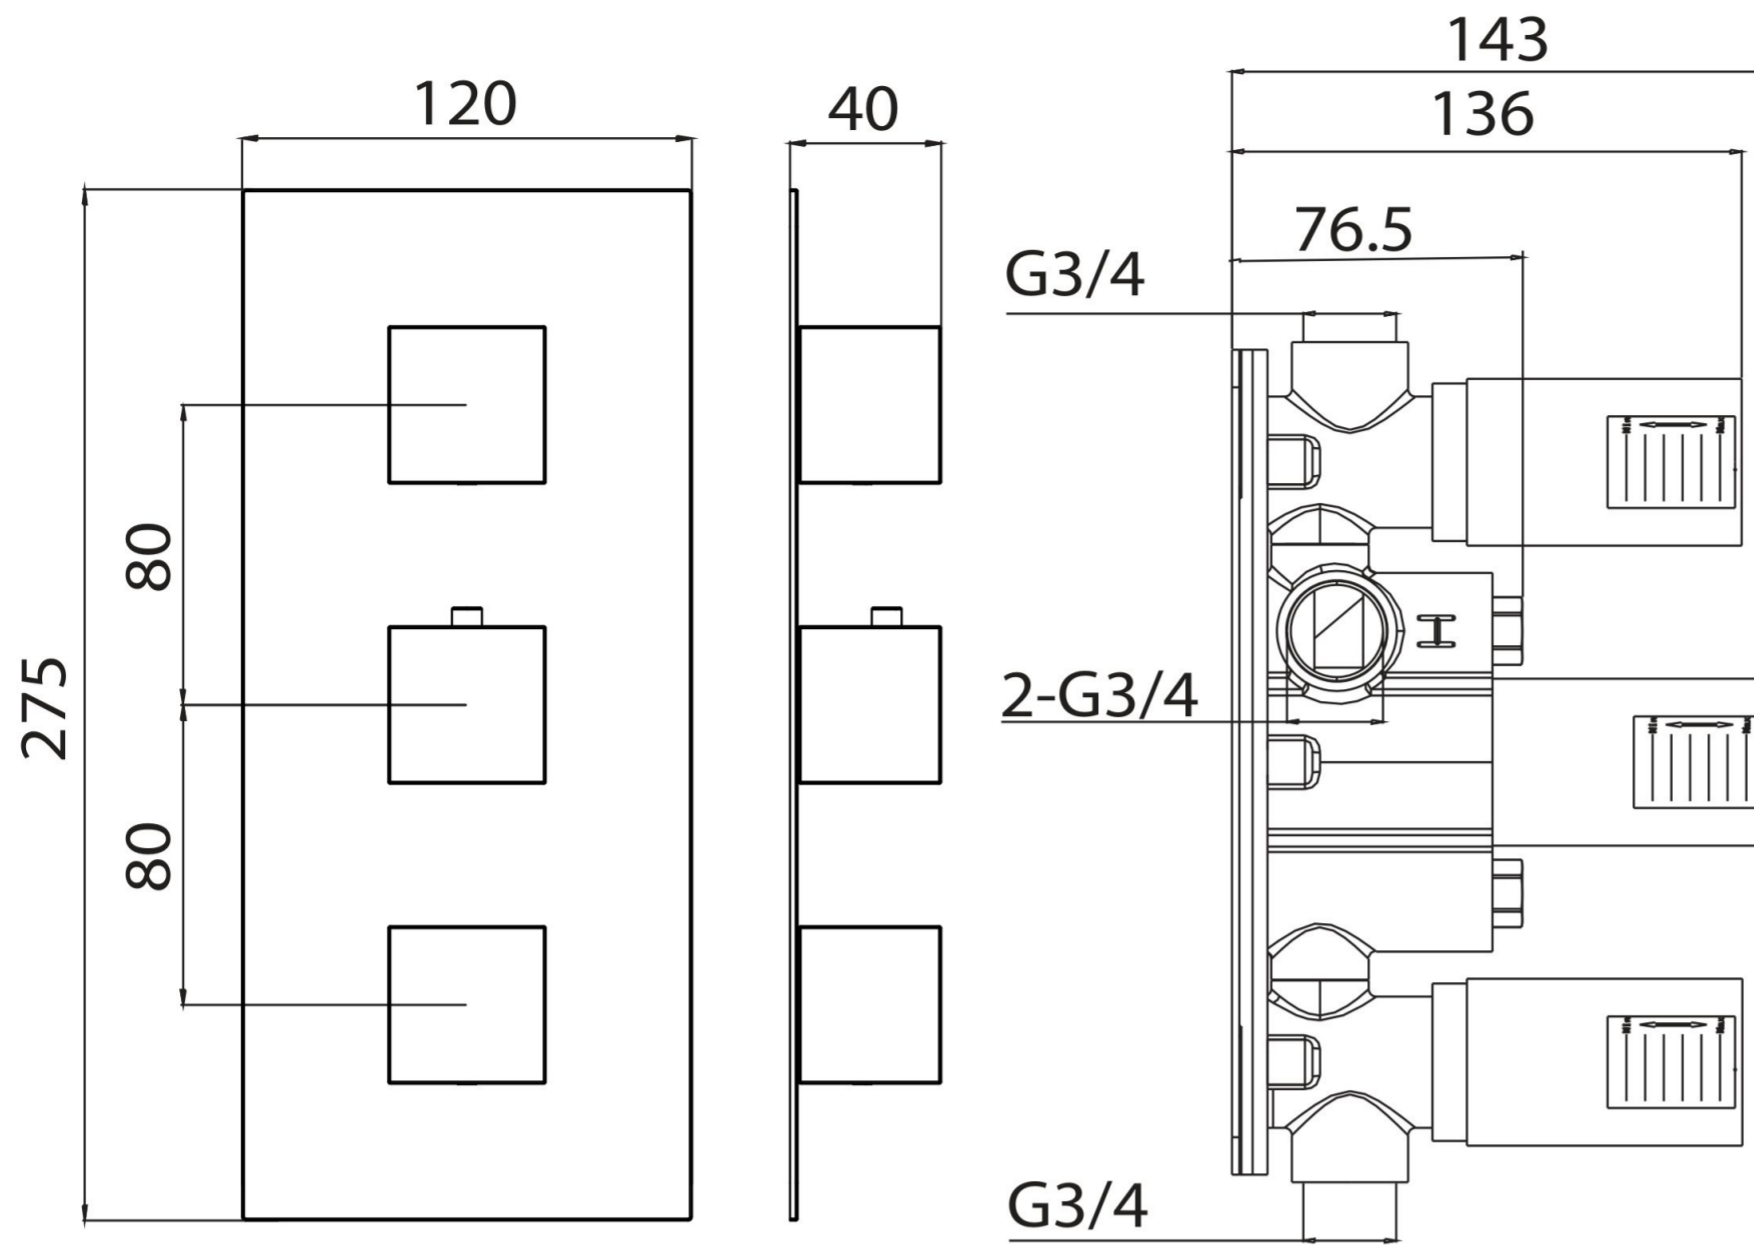

TOOGA 2 WAY THERMOSTATIC LOW PRESSURE SHOWER VALVE KIT - CHROME

Product Code: TO222

PRODUCT INFORMATION

Finish:	Chrome
Height:	275mm
Width:	120mm
Depth:	183mm
Material	Stainless Steel, Brass
Weight	4.01kg
Approvals/Standards	WRAS
Guarantee	5 years
Outlets	2

DESCRIPTION

The TOOGA brassware collection features products that will be the focal point of any bathroom with its sharp, sleek lines.

This TOOGA 2 way thermostatic shower valve with 3 handles in a classy chrome finish will create a modern feel to your shower and bathroom as a whole.

This portrait thermostatic valve has 2 outlets which allows it to control a shower head and handset, a handset and bath filler, or a shower head and bath filler with its 3 handles. The top and bottom handles control the on/off function of the two components, whilst the middle handle controls the water temperature.

*WRAS Approved valve

TECHNICAL DRAWING

FLOW RATE

- 1 Bar - Flowrate: 21 l/min
- 2 Bar - Flowrate: 28.5 l/min
- 3 Bar - Flowrate: 35 l/min

Saneux reserves the right to alter the specifications and product range without prior notice. Dimensions are given as a guide only. Dimensions should not be used for surrounding furniture, fixtures and fittings until the product is on site.