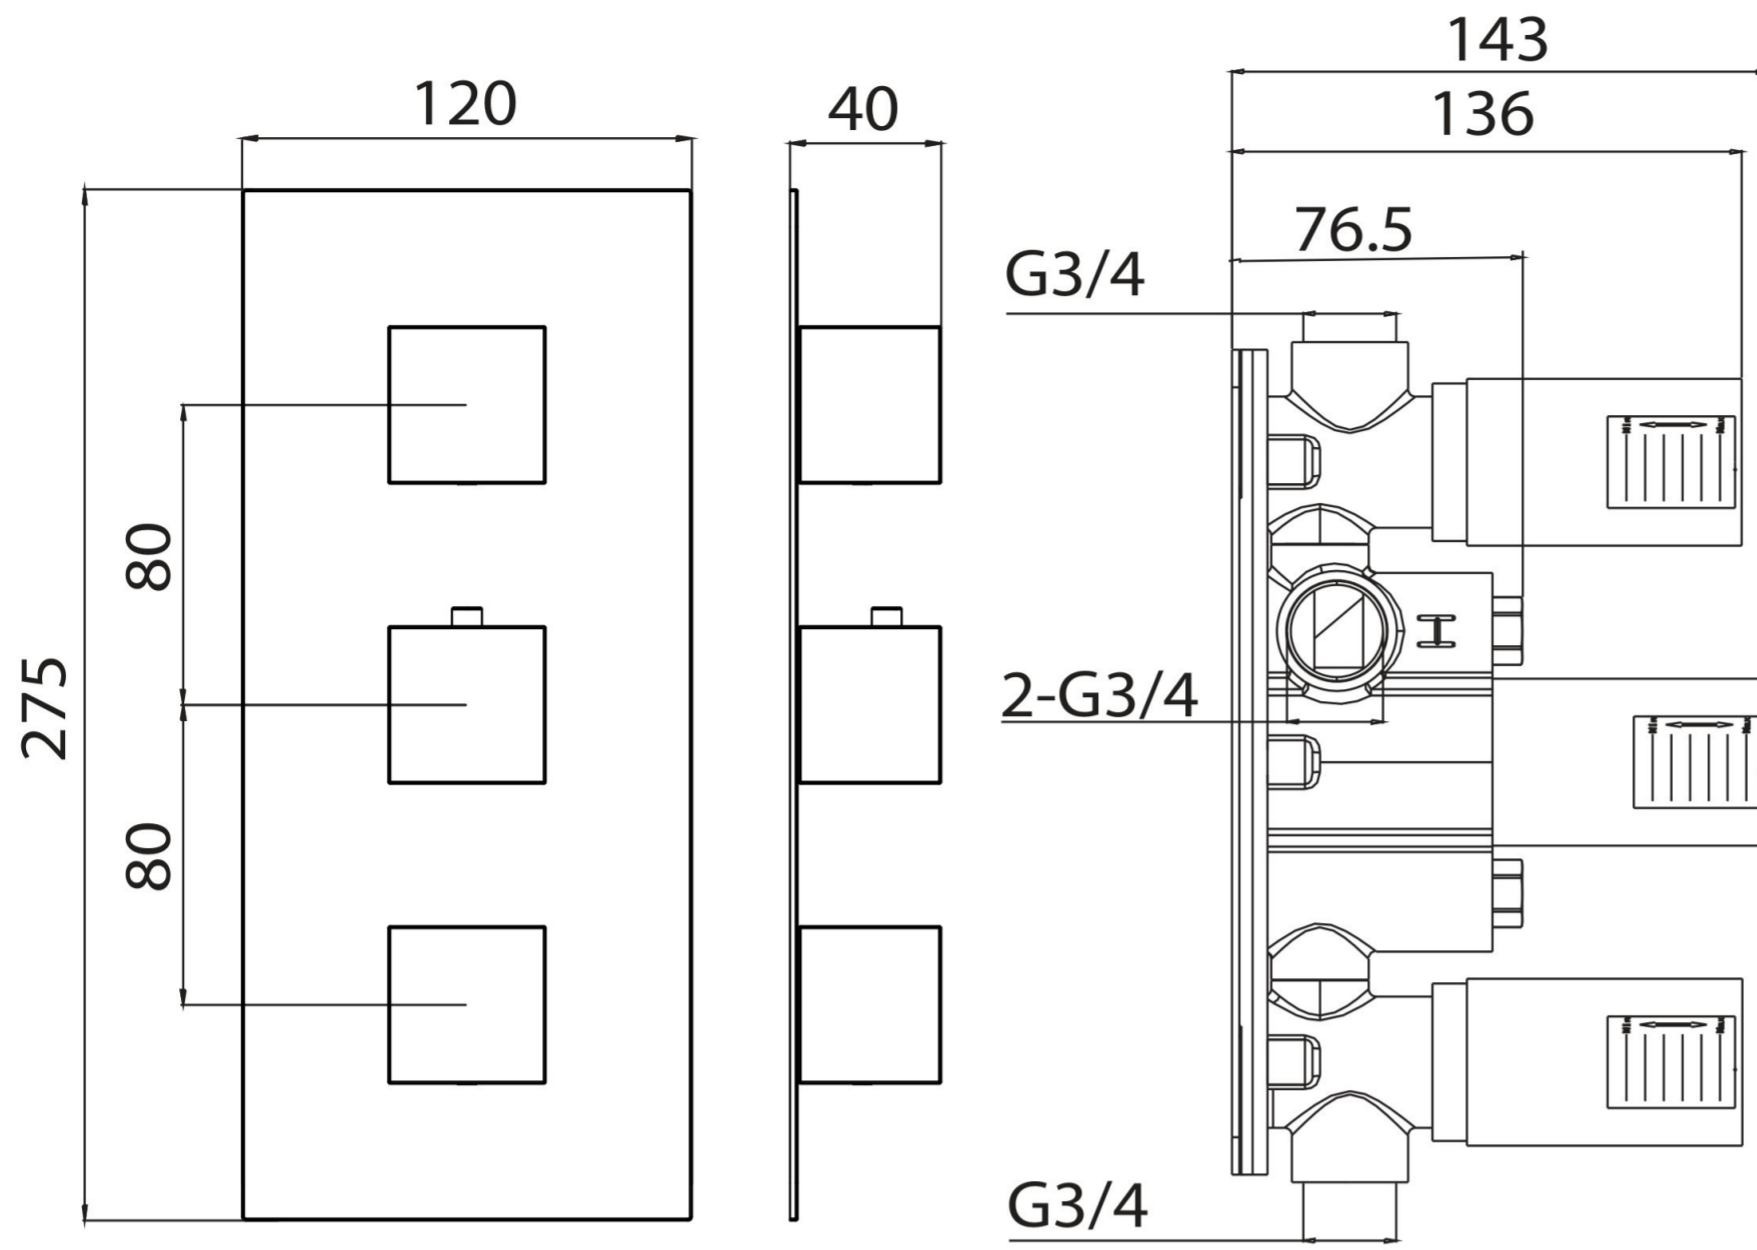

TOOGA 2 WAY THERMOSTATIC LOW PRESSURE SHOWER VALVE KIT - CHROME

Product Code: TO222

PRODUCT INFORMATION

Finish:	Chrome
Height:	275mm
Width:	120mm
Depth:	183mm
Material	Stainless Steel, Brass
Weight	4.01kg
Approvals/Standards	WRAS
Guarantee	5 years
Outlets	2

DESCRIPTION

The TOOGA brassware collection features products that will be the focal point of any bathroom with its sharp, sleek lines.

This TOOGA 2 way thermostatic shower valve with 3 handles in a classy chrome finish will create a modern feel to your shower and bathroom as a whole.

This portrait thermostatic valve has 2 outlets which allows it to control a shower head and handset, a handset and bath filler, or a shower head and bath filler with its 3 handles. The top and bottom handles control the on/off function of the two components, whilst the middle handle controls the water temperature.

*WRAS Approved valve

TECHNICAL DRAWING

FLOW RATE

- 1 Bar - Flowrate: 21 l/min
- 2 Bar - Flowrate: 28.5 l/min
- 3 Bar - Flowrate: 35 l/min

Saneux reserves the right to alter the specifications and product range without prior notice. Dimensions are given as a guide only. Dimensions should not be used for surrounding furniture, fixtures and fittings until the product is on site.