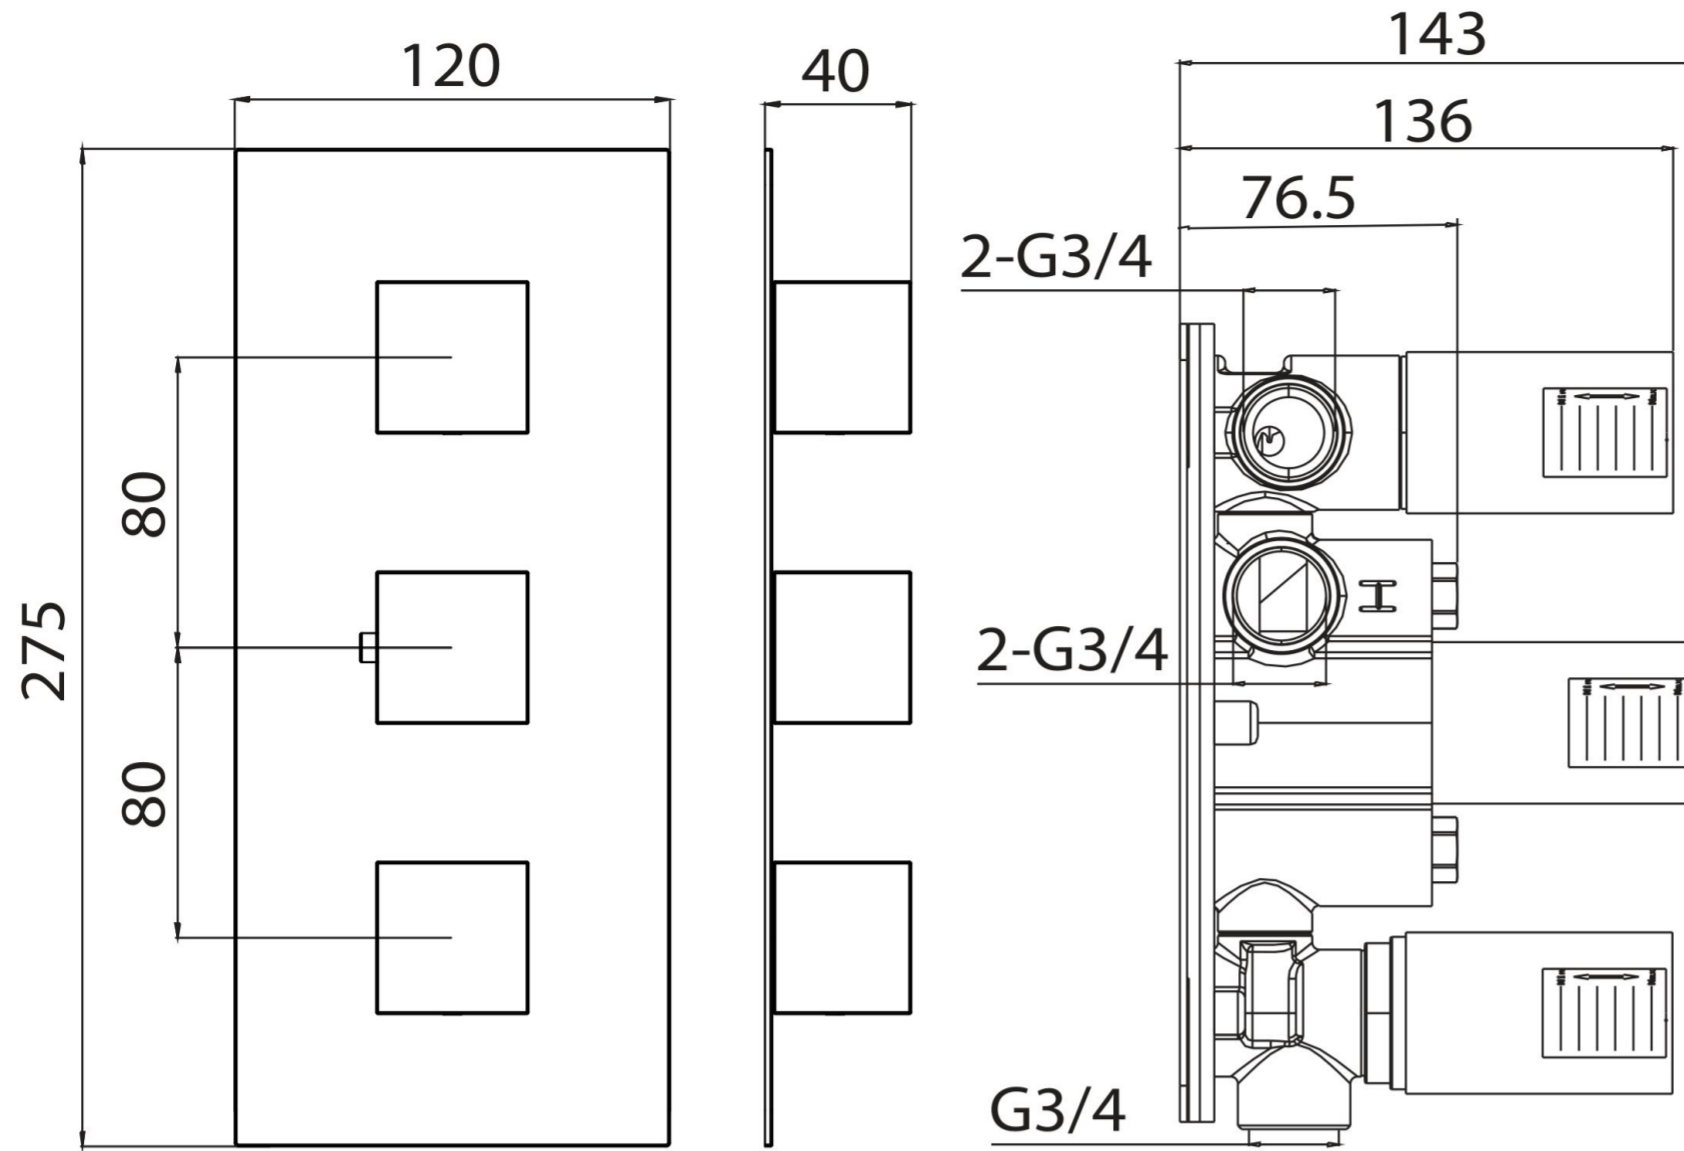

TOOGA 3 WAY THERMOSTATIC SHOWER VALVE KIT IN LANDSCAPE - MATTE BLACK

Product Code: TO221.LMB

PRODUCT INFORMATION

Finish:	Matte Black (Electroplated)
Height:	120mm
Width:	275mm
Depth:	183mm
Material	Stainless Steel, Brass
Weight	4.33kg
Approvals/Standards	WRAS
Guarantee	5 years
Outlets	3

DESCRIPTION

The TOOGA brassware collection features products that will be the focal point of any bathroom with its sharp, sleek lines.

This TOOGA 3 way thermostatic shower valve in a modern matte black finish will create a modern feel to your shower and bathroom as a whole.

This landscape thermostatic valve has 3 outlets which allows it to control a shower head, handset and bath filler. The left and right handles control the on/off function of the components, whilst the middle handle controls the water temperature.

*WRAS Approved valve

TECHNICAL DRAWING

FLOW RATE

- 1 Bar - Flowrate: 16 l/min
- 2 Bar - Flowrate: 22.5 l/min
- 3 Bar - Flowrate: 28.5 l/min

Saneux reserves the right to alter the specifications and product range without prior notice. Dimensions are given as a guide only. Dimensions should not be used for surrounding furniture, fixtures and fittings until the product is on site.