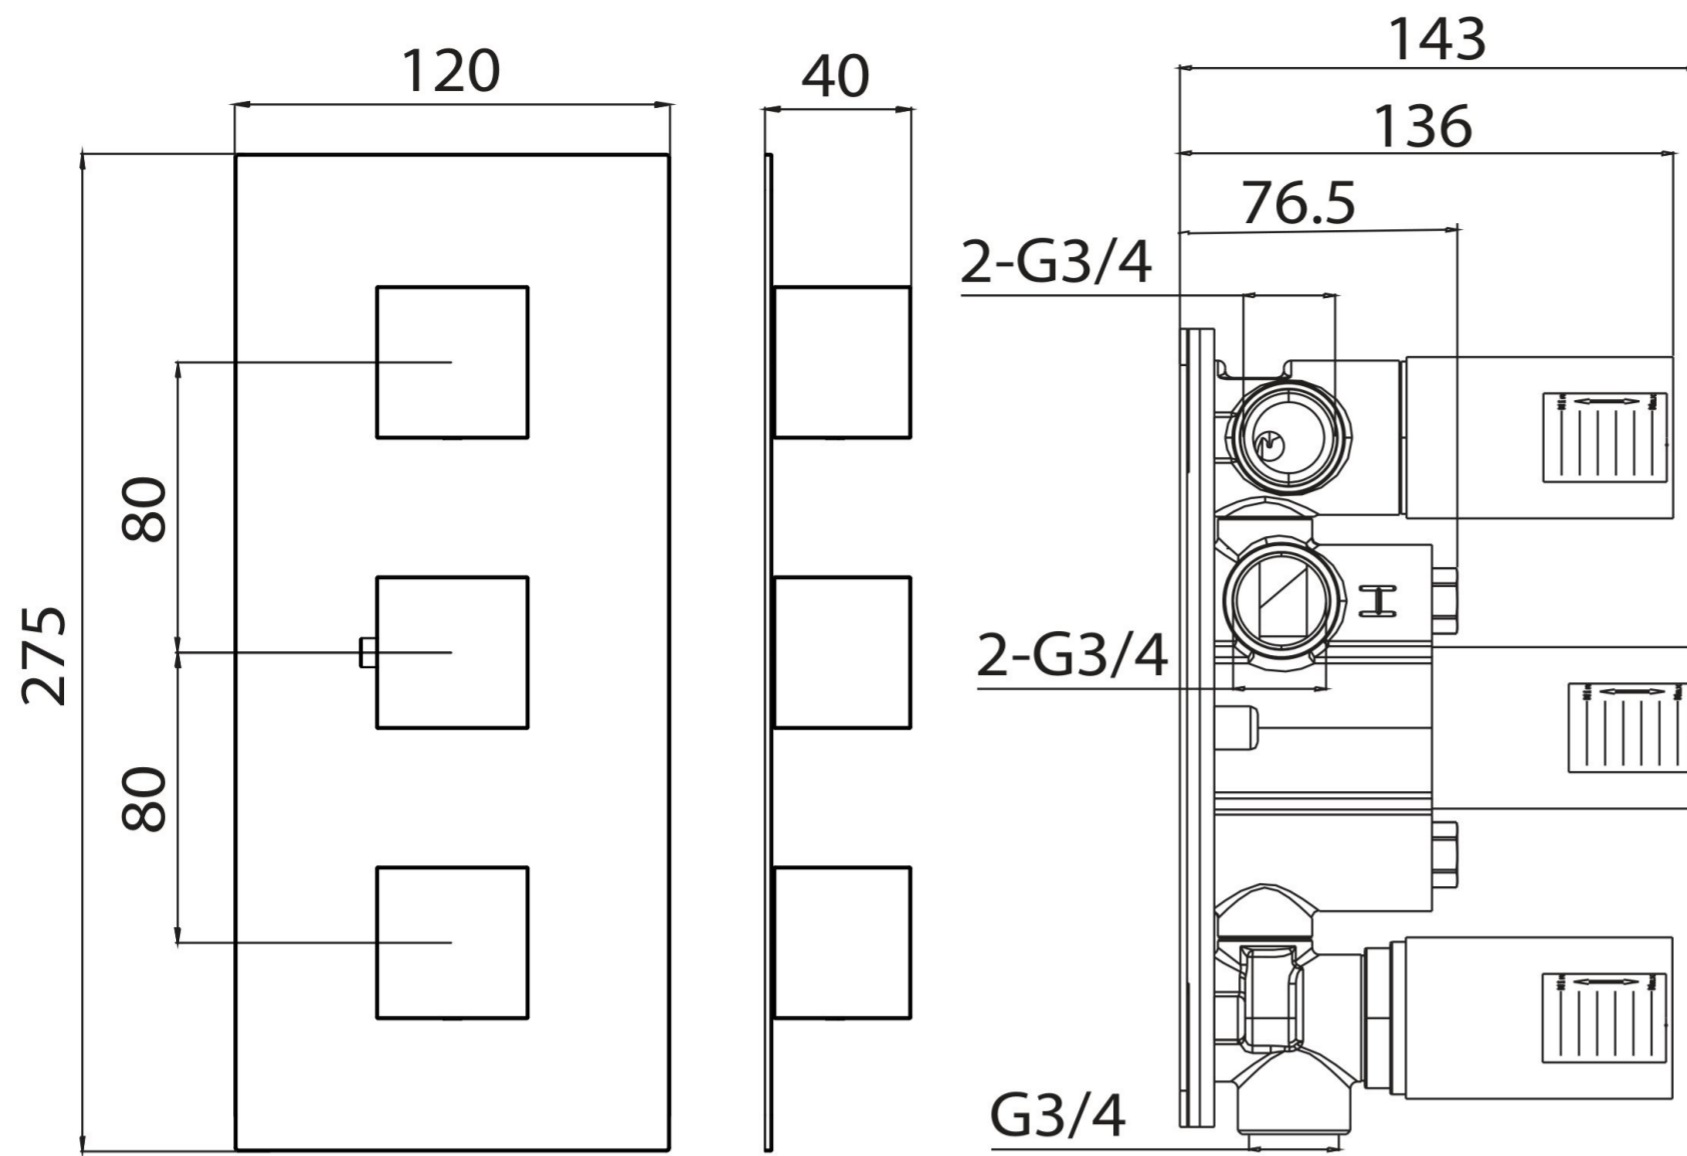

TOOGA 3 WAY THERMOSTATIC SHOWER VALVE KIT IN LANDSCAPE - MATTE BLACK

Product Code: TO221.LMB

PRODUCT INFORMATION

Finish:	Matte Black (Electroplated)
Height:	120mm
Width:	275mm
Depth:	183mm
Material	Stainless Steel, Brass
Weight	4.33kg
Approvals/Standards	WRAS
Guarantee	5 years
Outlets	3

DESCRIPTION

The TOOGA brassware collection features products that will be the focal point of any bathroom with its sharp, sleek lines.

This TOOGA 3 way thermostatic shower valve in a modern matte black finish will create a modern feel to your shower and bathroom as a whole.

This landscape thermostatic valve has 3 outlets which allows it to control a shower head, handset and bath filler. The left and right handles control the on/off function of the components, whilst the middle handle controls the water temperature.

*WRAS Approved valve

TECHNICAL DRAWING

FLOW RATE

- 1 Bar - Flowrate: 16 l/min
- 2 Bar - Flowrate: 22.5 l/min
- 3 Bar - Flowrate: 28.5 l/min

Saneux reserves the right to alter the specifications and product range without prior notice. Dimensions are given as a guide only. Dimensions should not be used for surrounding furniture, fixtures and fittings until the product is on site.