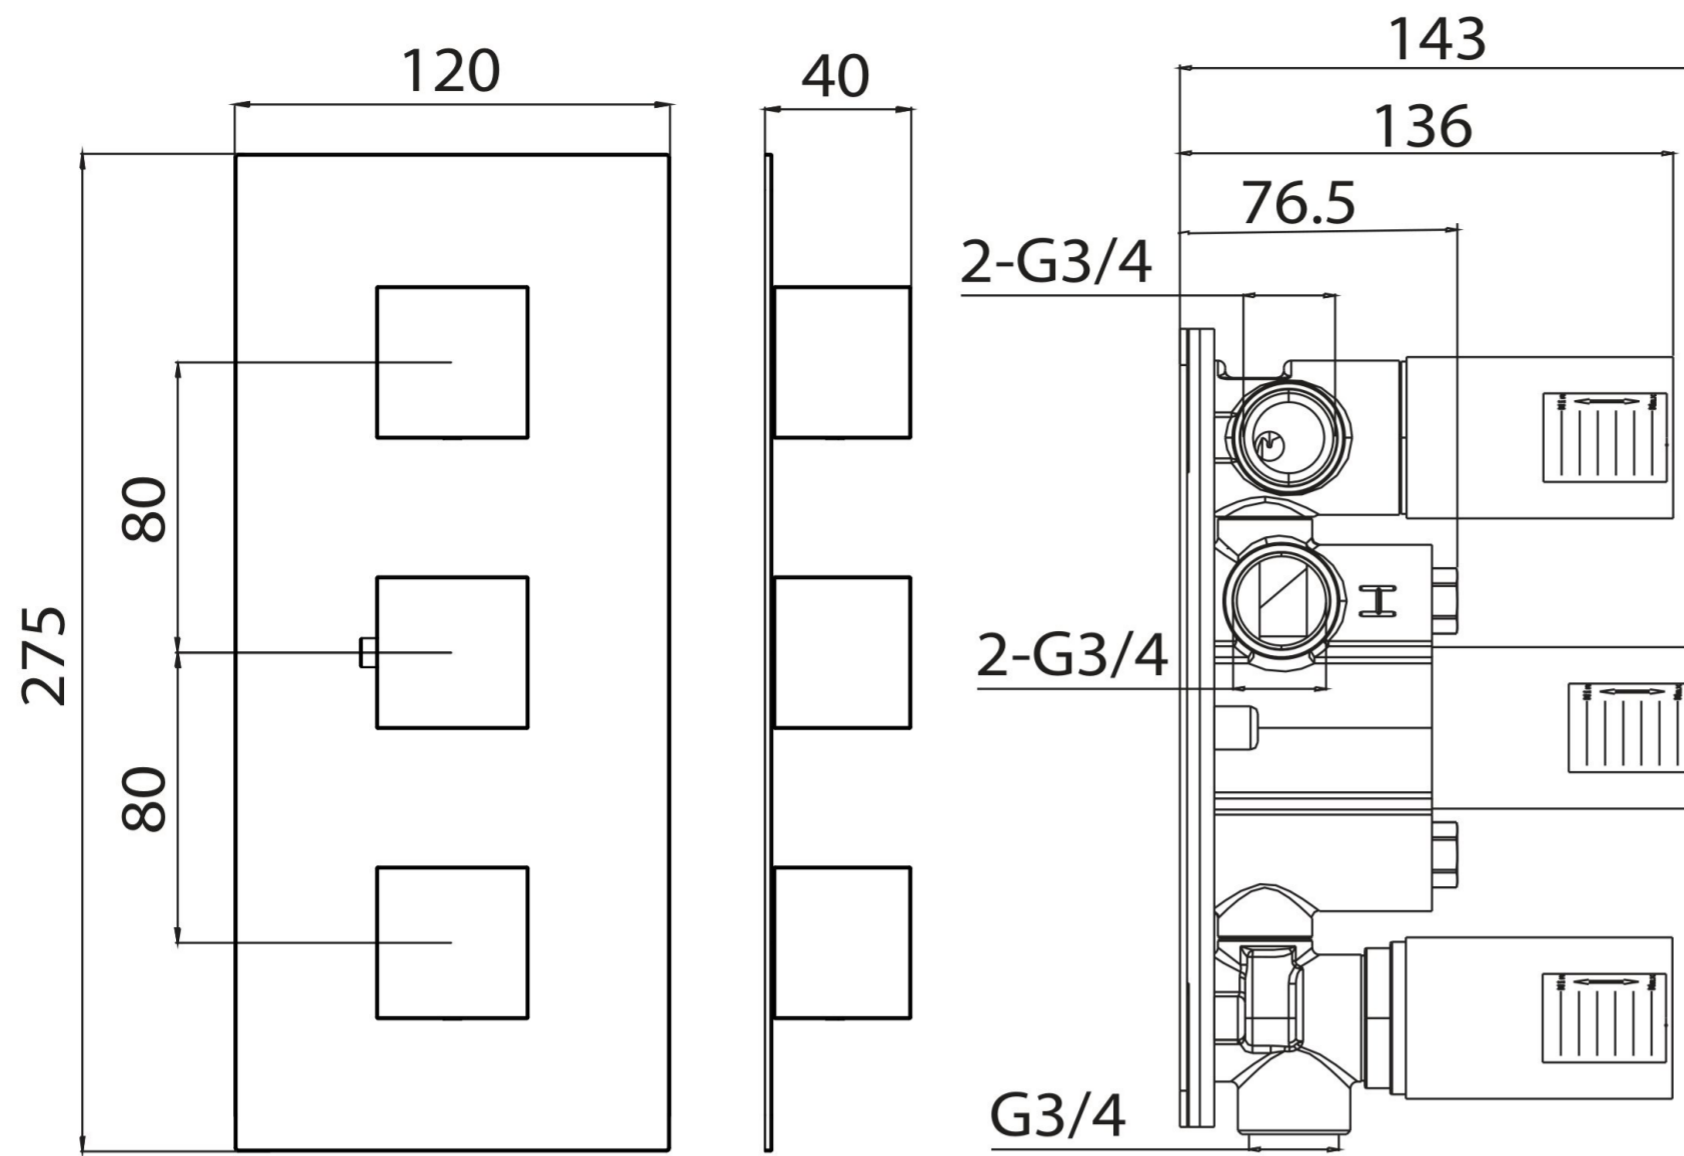

TOOGA 3 WAY THERMOSTATIC SHOWER VALVE KIT IN LANDSCAPE - MATTE BLACK

Product Code: TO221.LMB

PRODUCT INFORMATION

Finish:	Matte Black (Electroplated)
Height:	120mm
Width:	275mm
Depth:	183mm
Material	Stainless Steel, Brass
Weight	4.33kg
Approvals/Standards	WRAS
Guarantee	5 years
Outlets	3

DESCRIPTION

The TOOGA brassware collection features products that will be the focal point of any bathroom with its sharp, sleek lines.

This TOOGA 3 way thermostatic shower valve in a modern matte black finish will create a modern feel to your shower and bathroom as a whole.

This landscape thermostatic valve has 3 outlets which allows it to control a shower head, handset and bath filler. The left and right handles control the on/off function of the components, whilst the middle handle controls the water temperature.

*WRAS Approved valve

TECHNICAL DRAWING

FLOW RATE

- 1 Bar - Flowrate: 16 l/min
- 2 Bar - Flowrate: 22.5 l/min
- 3 Bar - Flowrate: 28.5 l/min

Saneux reserves the right to alter the specifications and product range without prior notice. Dimensions are given as a guide only. Dimensions should not be used for surrounding furniture, fixtures and fittings until the product is on site.