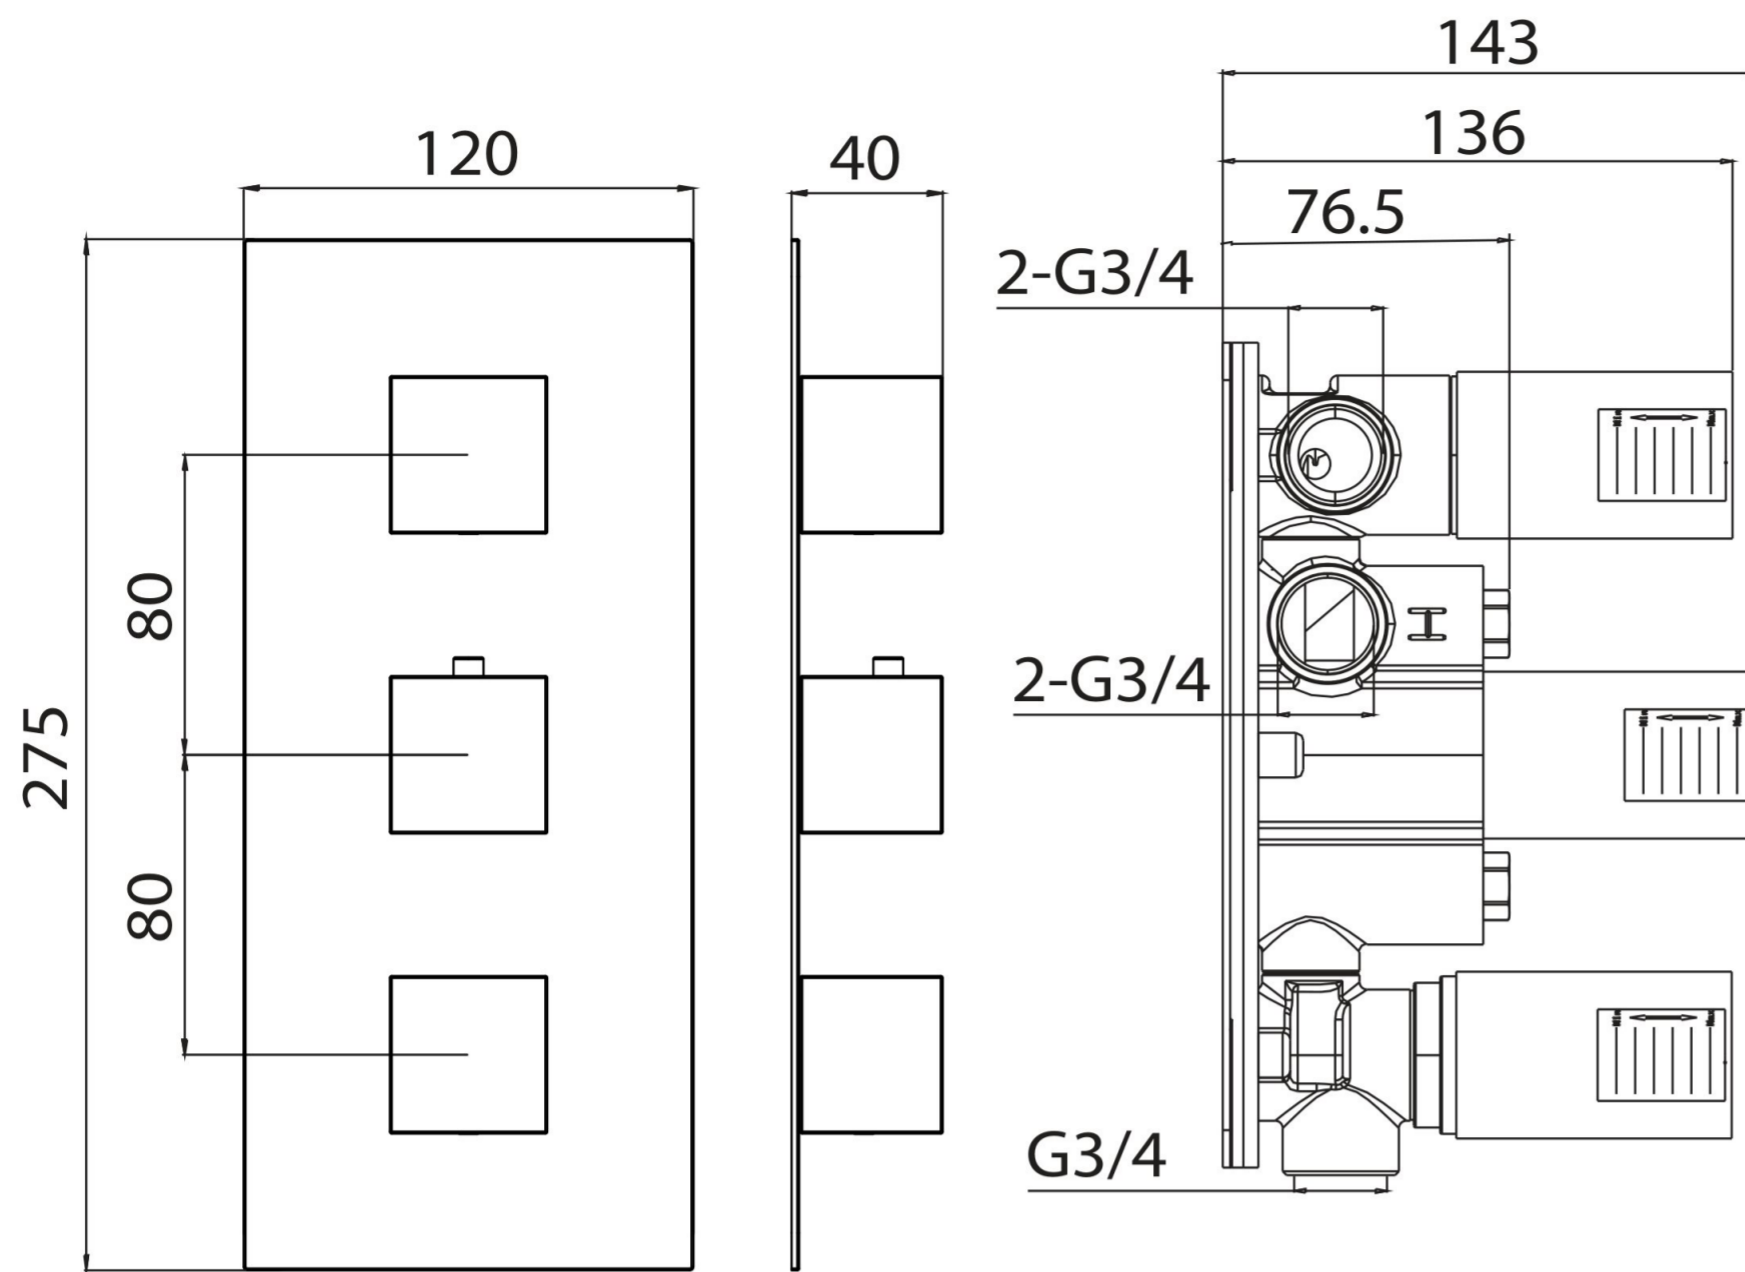

TOOGA 3 WAY THERMOSTATIC SHOWER VALVE KIT - CHROME

Product Code: TO221

PRODUCT INFORMATION

Finish:	Chrome
Height:	275mm
Width:	120mm
Depth:	183mm
Material	Stainless Steel, Brass
Weight	4.33kg
Approvals/Standards	WRAS
Guarantee	5 years
Outlets	3

DESCRIPTION

The TOOGA brassware collection features products that will be the focal point of any bathroom with its sharp, sleek lines.

This TOOGA 3 way thermostatic shower valve in a classy chrome finish will create a modern feel to your shower and bathroom as a whole.

This portrait thermostatic valve has 3 outlets which allows it to control a shower head, handset and bath filler. The top and bottom handles control the on/off function of the components, whilst the middle handle controls the water temperature.

*WRAS Approved valve

TECHNICAL DRAWING

FLOW RATE

- 1 Bar - Flowrate: 16 l/min
- 2 Bar - Flowrate: 22.5 l/min
- 3 Bar - Flowrate: 28.5 l/min

Saneux reserves the right to alter the specifications and product range without prior notice. Dimensions are given as a guide only. Dimensions should not be used for surrounding furniture, fixtures and fittings until the product is on site.