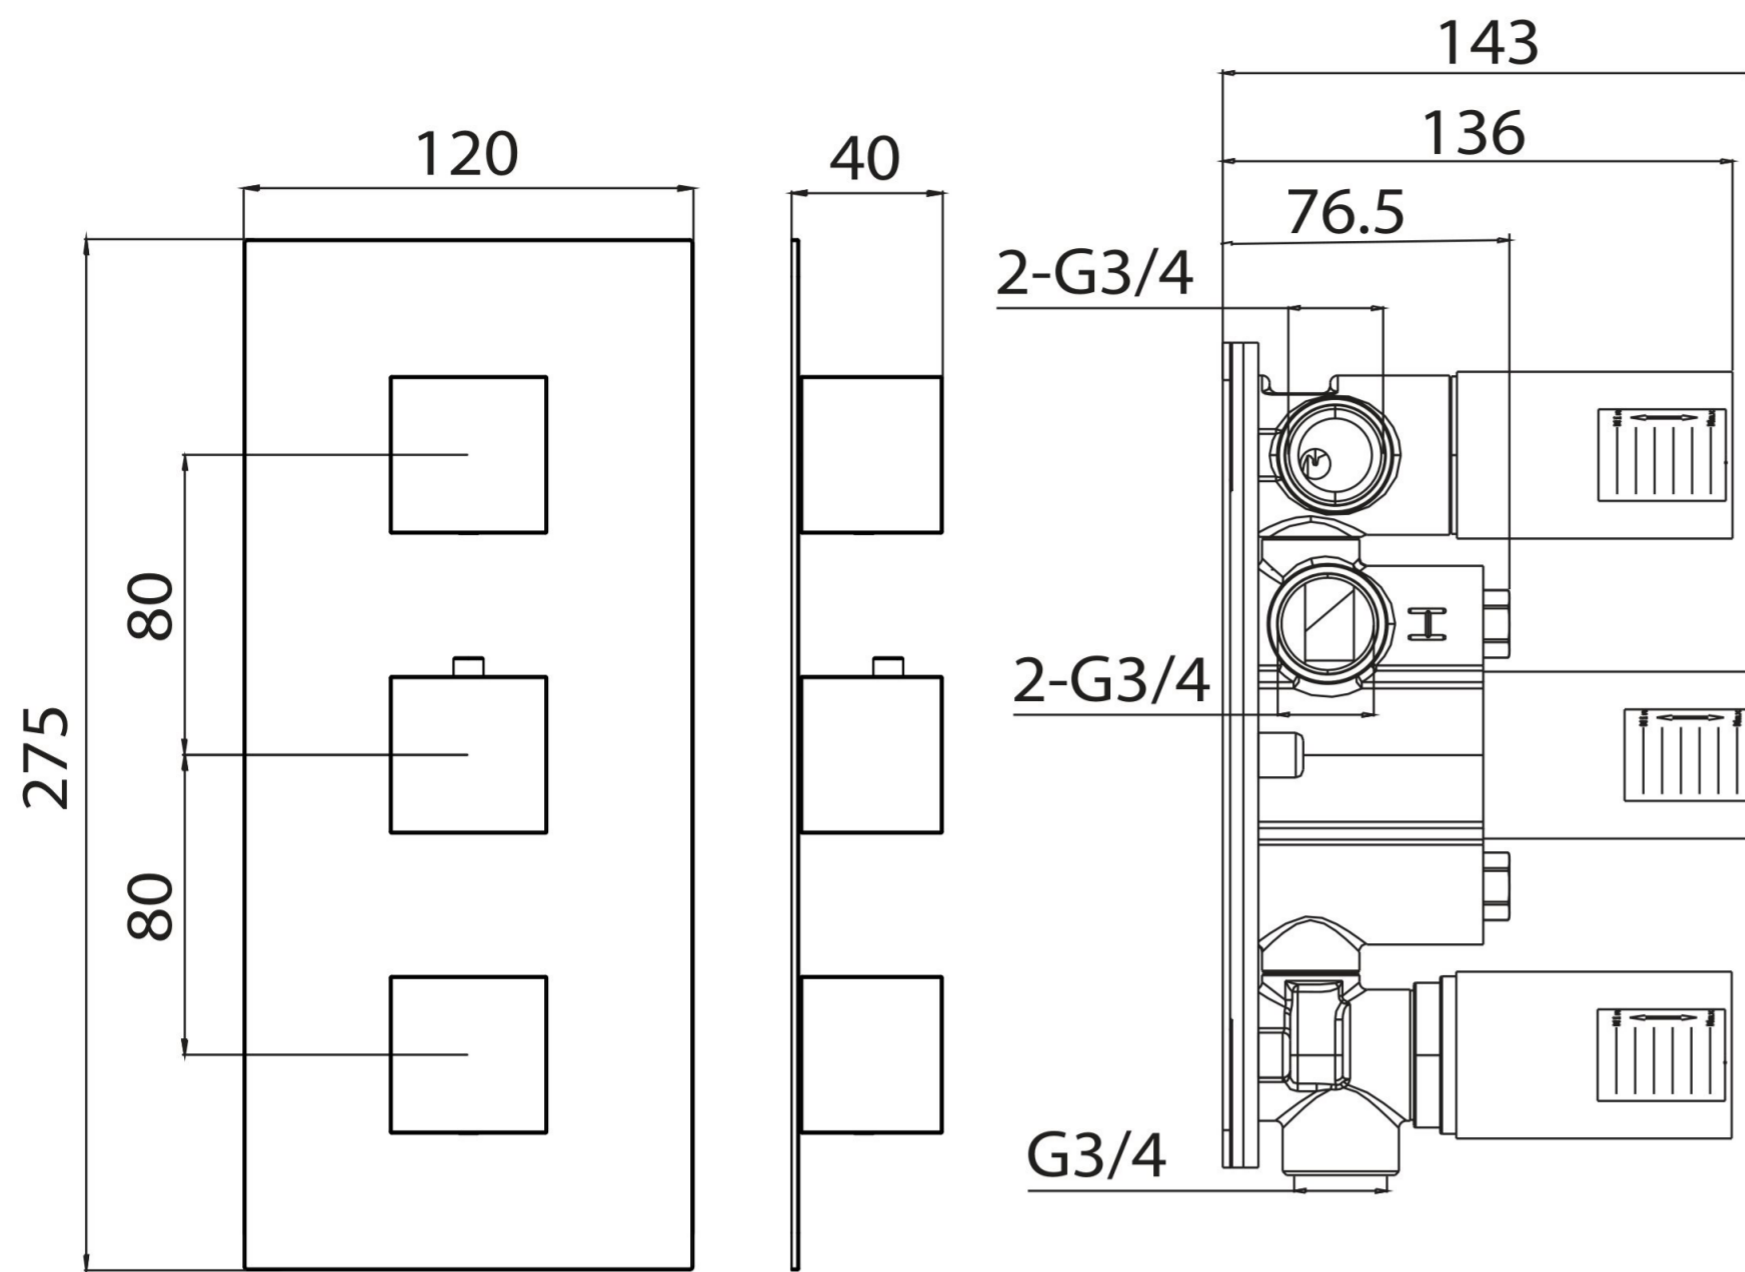

## PRODUCT INFORMATION

<b>Finish:</b>	Chrome
<b>Height:</b>	275mm
<b>Width:</b>	120mm
<b>Depth:</b>	183mm
<b>Material</b>	Stainless Steel, Brass
<b>Weight</b>	4.33kg
<b>Approvals/Standards</b>	WRAS
<b>Guarantee</b>	5 years
<b>Outlets</b>	3

## DESCRIPTION

The TOOGA brassware collection features products that will be the focal point of any bathroom with its sharp, sleek lines.

This TOOGA 3 way thermostatic shower valve in a classy chrome finish will create a modern feel to your shower and bathroom as a whole.

This portrait thermostatic valve has 3 outlets which allows it to control a shower head, handset and bath filler. The top and bottom handles control the on/off function of the components, whilst the middle handle controls the water temperature.

# FLOW RATE

- 1 Bar - Flowrate: 16 l/min
- 2 Bar - Flowrate: 22.5 l/min
- 3 Bar - Flowrate: 28.5 l/min

Saneux reserves the right to alter the specifications and product range without prior notice. Dimensions are given as a guide only. Dimensions should not be used for surrounding furniture, fixtures and fittings until the product is on site.