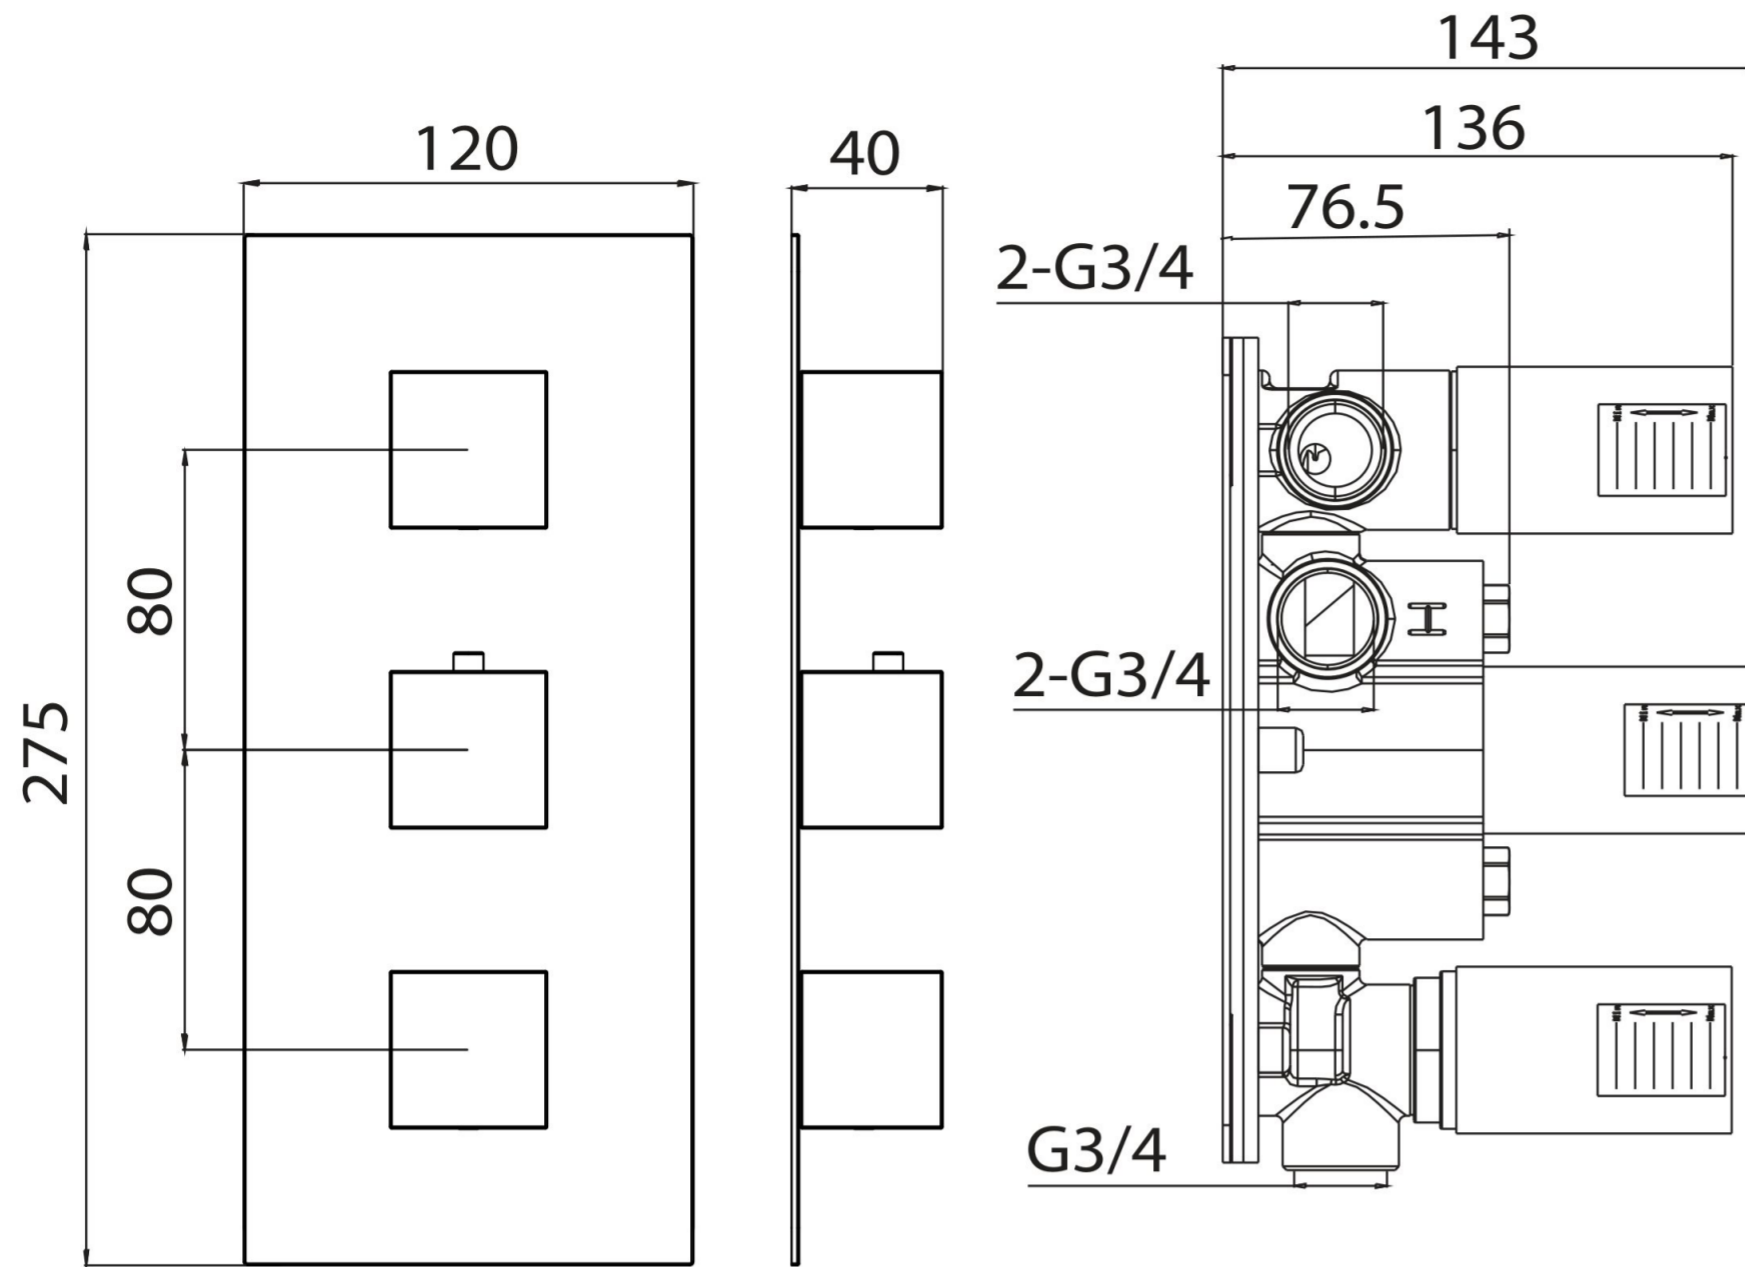

TECHNICAL DRAWING

FLOW RATE

- 1 Bar - Flowrate: 16 l/min
- 2 Bar - Flowrate: 22.5 l/min
- 3 Bar - Flowrate: 28.5 l/min

Saneux reserves the right to alter the specifications and product range without prior notice. Dimensions are given as a guide only. Dimensions should not be used for surrounding furniture, fixtures and fittings until the product is on site.

<https://saneux.com/products/tooga-3-way-thermostatic-shower-valve-kit-chrome-2>