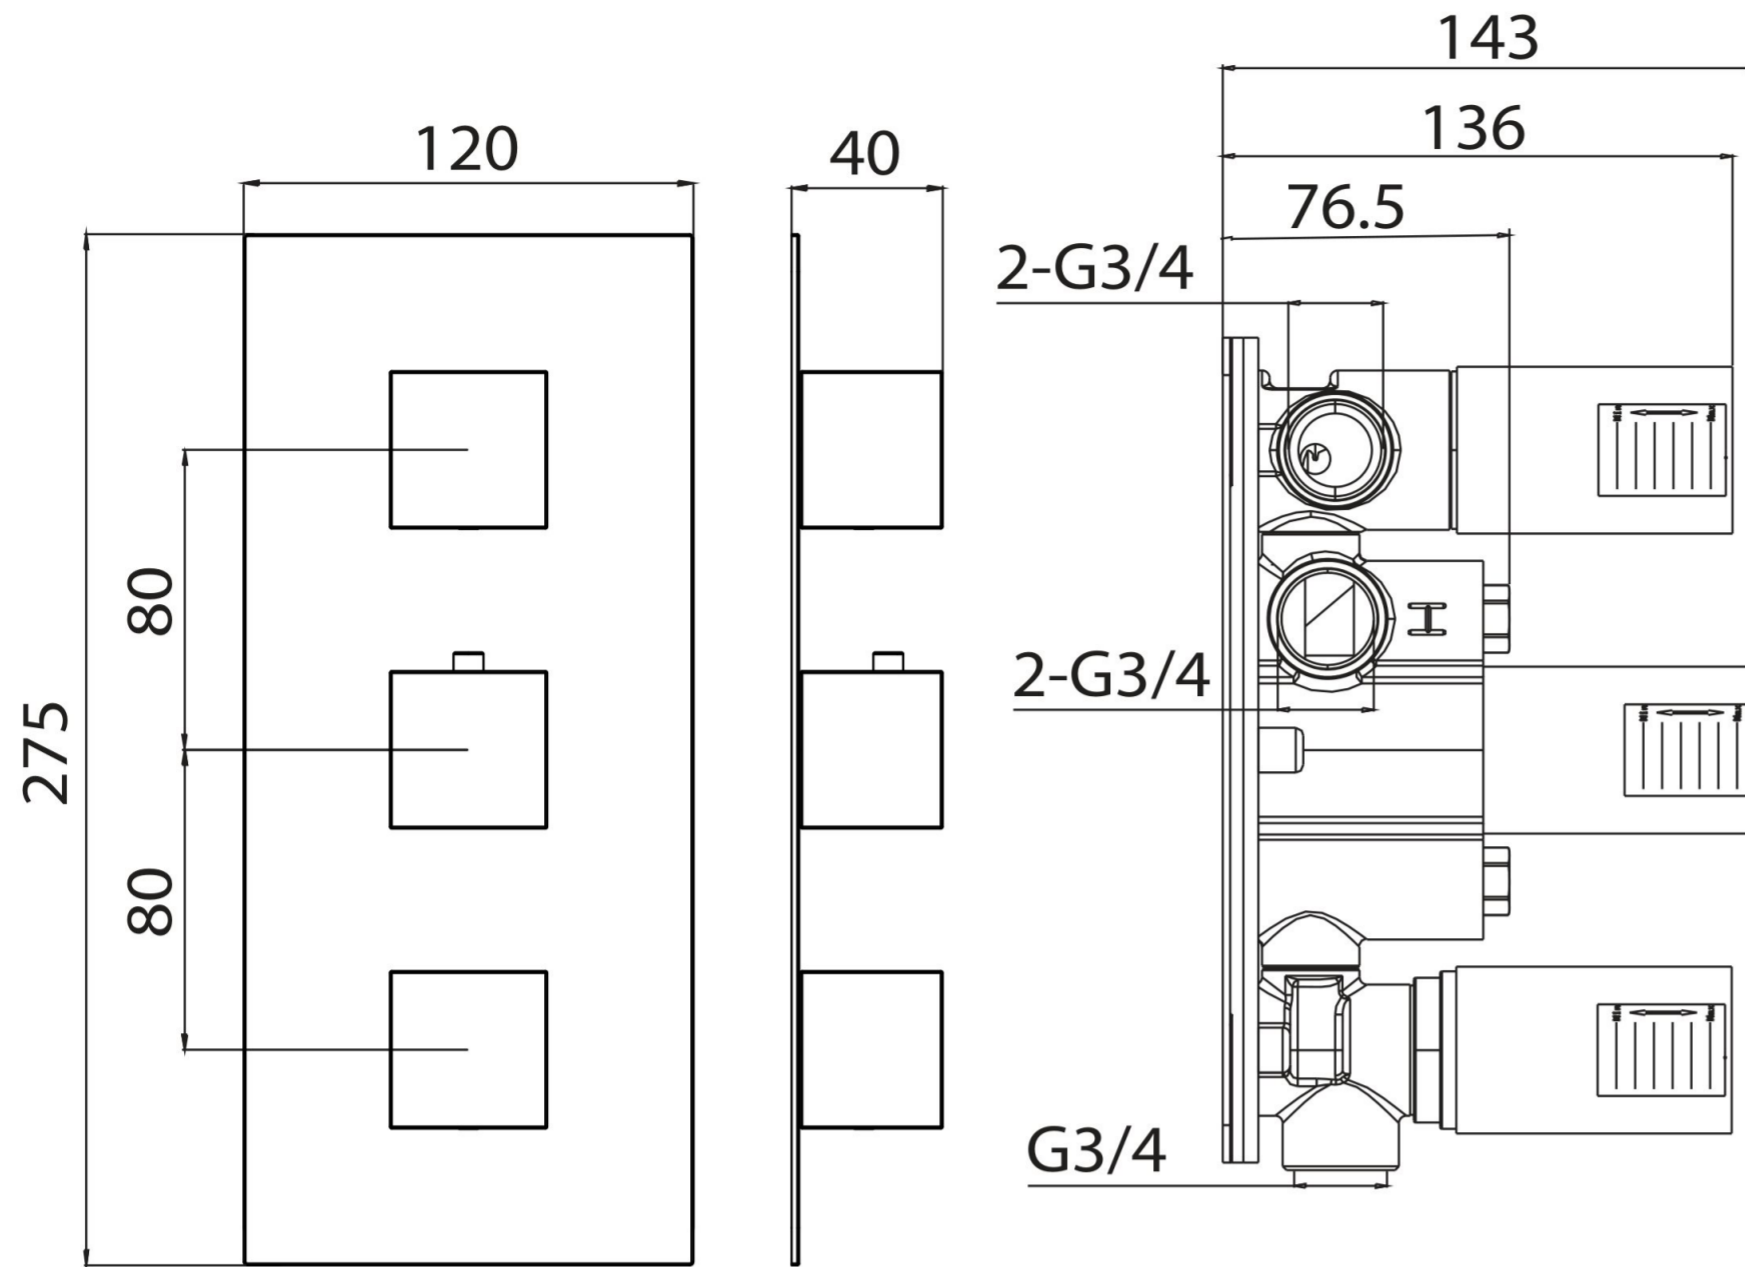

## PRODUCT INFORMATION

<b>Finish:</b>	Chrome
<b>Height:</b>	275mm
<b>Width:</b>	120mm
<b>Depth:</b>	183mm
<b>Material</b>	Stainless Steel, Brass
<b>Weight</b>	4.33kg
<b>Approvals/Standards</b>	WRAS
<b>Guarantee</b>	5 years
<b>Outlets</b>	3

## DESCRIPTION

The TOOGA brassware collection features products that will be the focal point of any bathroom with its sharp, sleek lines.

This TOOGA 3 way thermostatic shower valve in a classy chrome finish will create a modern feel to your shower and bathroom as a whole.

This portrait thermostatic valve has 3 outlets which allows it to control a shower head, handset and bath filler. The top and bottom handles control the on/off function of the components, whilst the middle handle controls the water temperature.

# FLOW RATE

- 1 Bar - Flowrate: 16 l/min
- 2 Bar - Flowrate: 22.5 l/min
- 3 Bar - Flowrate: 28.5 l/min

Saneux reserves the right to alter the specifications and product range without prior notice. Dimensions are given as a guide only. Dimensions should not be used for surrounding furniture, fixtures and fittings until the product is on site.