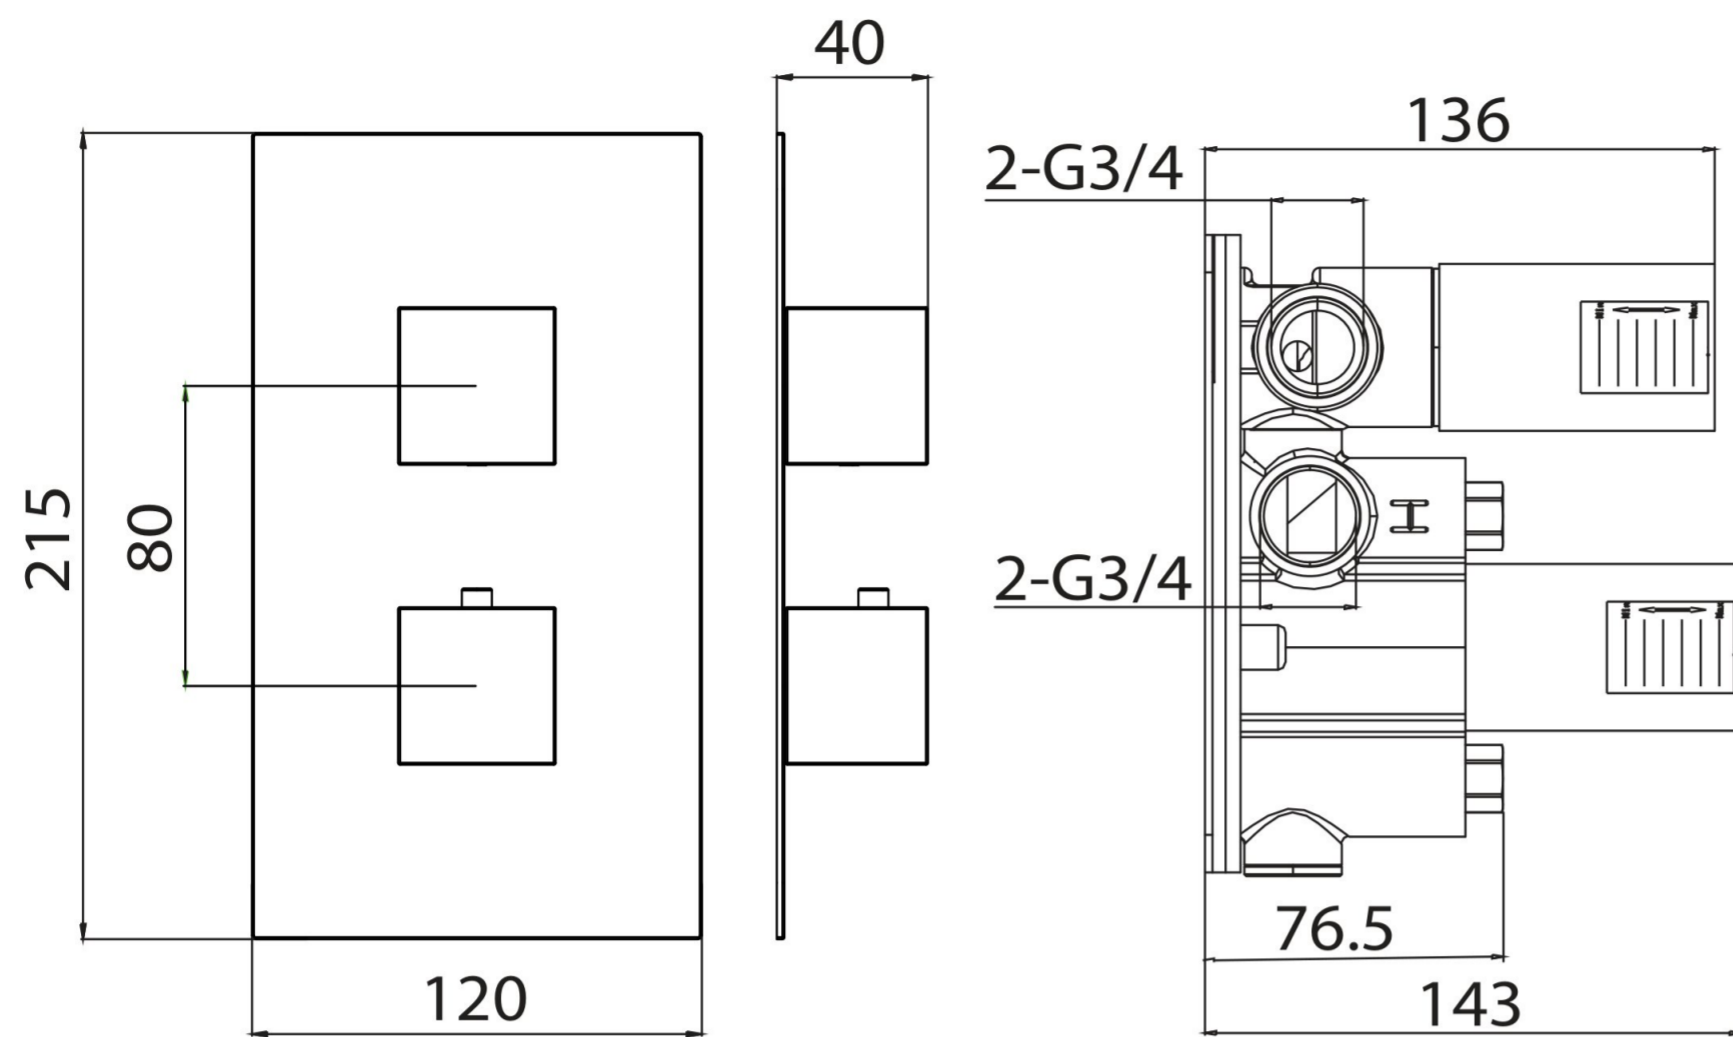

TOOGA 2 WAY THERMOSTATIC SHOWER VALVE KIT - CHROME

Product Code: TO220

PRODUCT INFORMATION

Finish:	Chrome
Height:	215mm
Width:	120mm
Depth:	183mm
Material	Stainless Steel, Brass
Weight	3.47kg
Approvals/Standards	WRAS
Guarantee	5 years
Outlets	2

DESCRIPTION

The TOOGA brassware collection features products that will be the focal point of any bathroom with its sharp, sleek lines.

This TOOGA 2 way thermostatic shower valve in a classy chrome finish will create a modern feel to your shower and bathroom as a whole.

This thermostatic valve has 2 outlets which allows it to control a shower head and handset, a handset and bath filler, or a shower head and bath filler. The top handle controls the on/off function of the two components, whilst the bottom handle controls the water temperature.

*WRAS Approved valve

- 1 Bar - Flowrate: 16 l/min
- 2 Bar - Flowrate: 22.5 l/min
- 3 Bar - Flowrate: 28.5 l/min

Saneux reserves the right to alter the specifications and product range without prior notice. Dimensions are given as a guide only. Dimensions should not be used for surrounding furniture, fixtures and fittings until the product is on site.