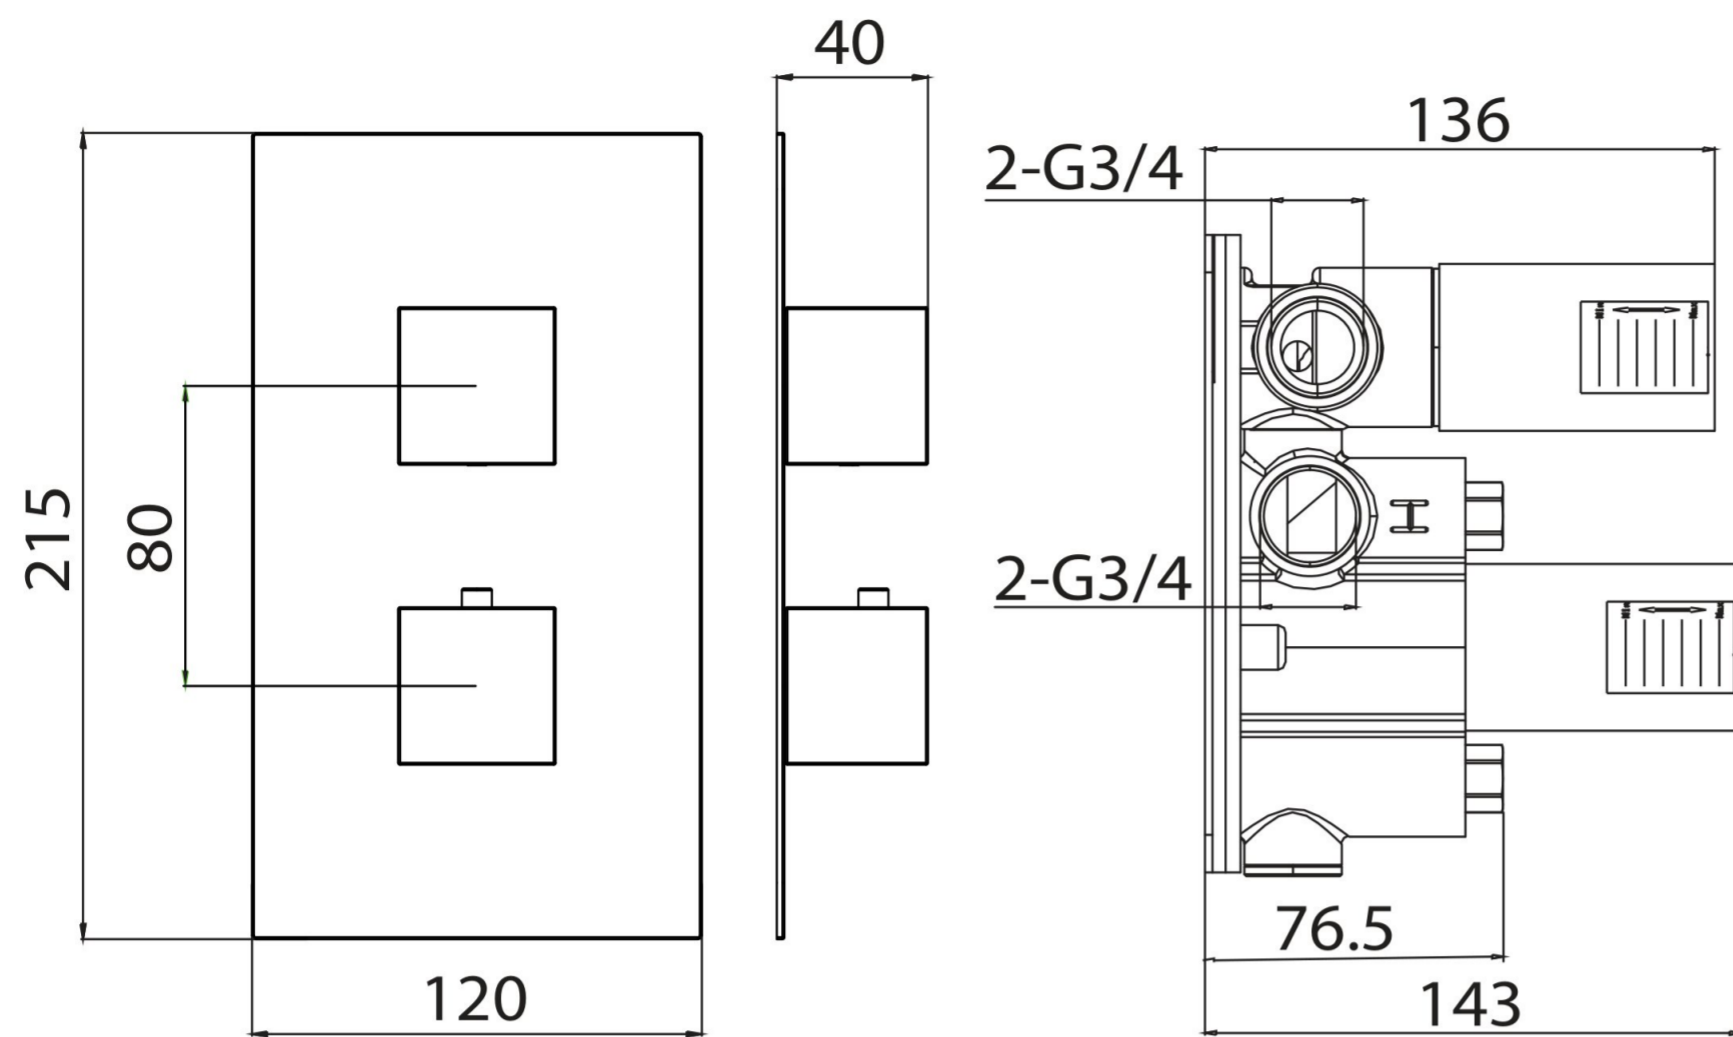

- 1 Bar - Flowrate: 16 l/min
- 2 Bar - Flowrate: 22.5 l/min
- 3 Bar - Flowrate: 28.5 l/min

Saneux reserves the right to alter the specifications and product range without prior notice. Dimensions are given as a guide only. Dimensions should not be used for surrounding furniture, fixtures and fittings until the product is on site.

<https://saneux.com/products/tooga-2-way-thermostatic-shower-valve-kit-chrome-2>