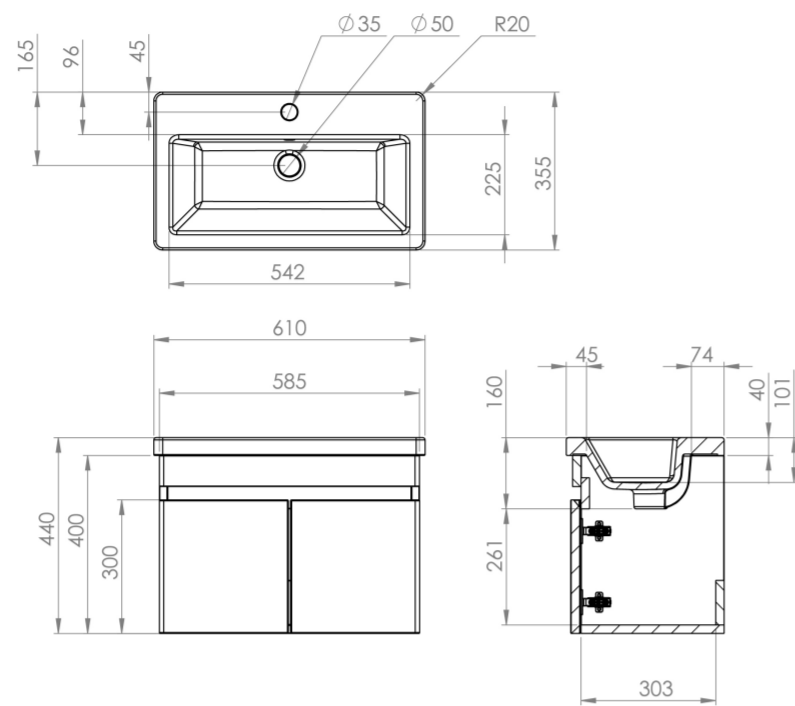

TECHNICAL DRAWING

Saneux reserves the right to alter the specifications and product range without prior notice. Dimensions are given as a guide only. Dimensions should not be used for surrounding furniture, fixtures and fittings until the product is on site.

<https://saneux.com/products/air-60cm-2-door-wall-mounted-unit-gloss-white>