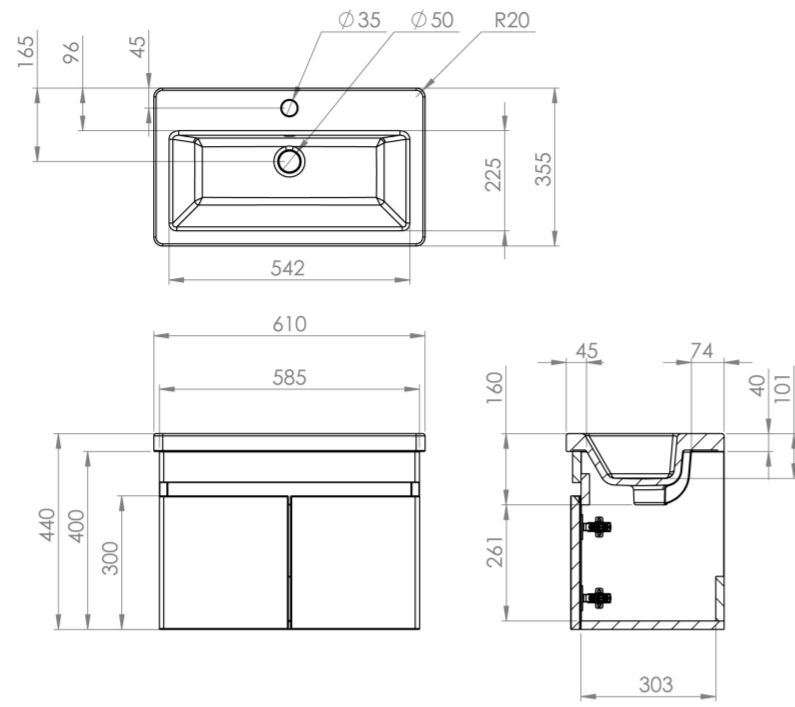

TECHNICAL DRAWING

Saneux reserves the right to alter the specifications and product range without prior notice. Dimensions are given as a guide only. Dimensions should not be used for surrounding furniture, fixtures and fittings until the product is on site.

<https://saneux.com/products/air-60cm-2-door-wall-mounted-unit-gloss-white>