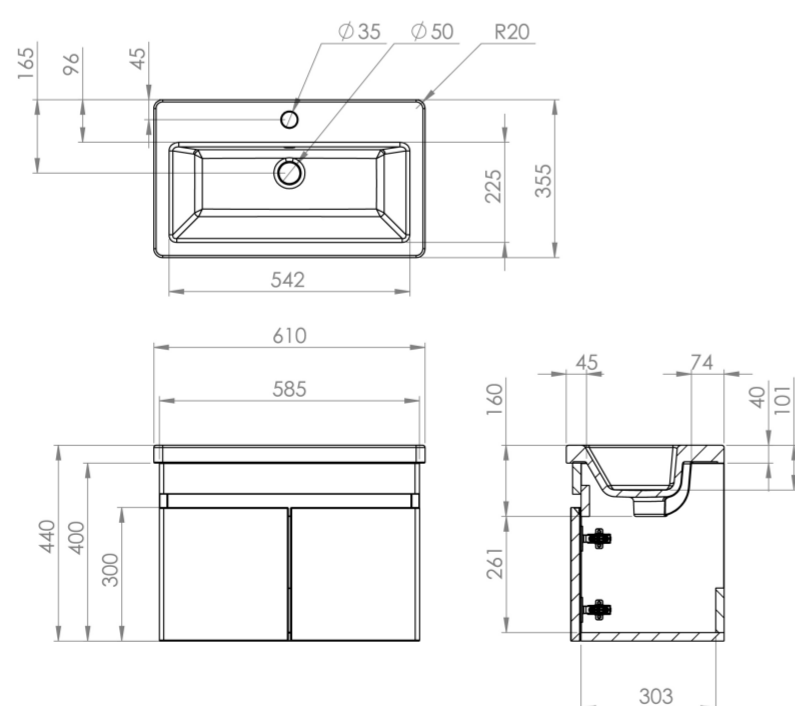

AIR 60CM 2 DOOR WALL MOUNTED UNIT – MATTE PEWTER GREY

PRODUCT INFORMATION

Finish:	Matte Pewter Grey
Height:	400mm
Width:	585mm
Depth:	330mm
Material	MDF
Weight	11.7kg

Product Code: AIRW60.PG

DESCRIPTION

AIR is our space-saving collection of sanitaryware and furniture. Available in 3 colours, 3 short projection sizes and wall-mounted and floor-standing options, there is plenty of choice available to make this range work in any style of bathroom.

Opt for this matte pewter grey finish to add a subtle touch of colour to your bathroom.

*Basin sold separately

**Available Q3 2019

TECHNICAL DRAWING

Saneux reserves the right to alter the specifications and product range without prior notice. Dimensions are given as a guide only. Dimensions should not be used for surrounding furniture, fixtures and fittings until the product is on site.

<https://saneux.com/products/air-60cm-2-door-wall-mounted-unit-matte-pewter-grey>