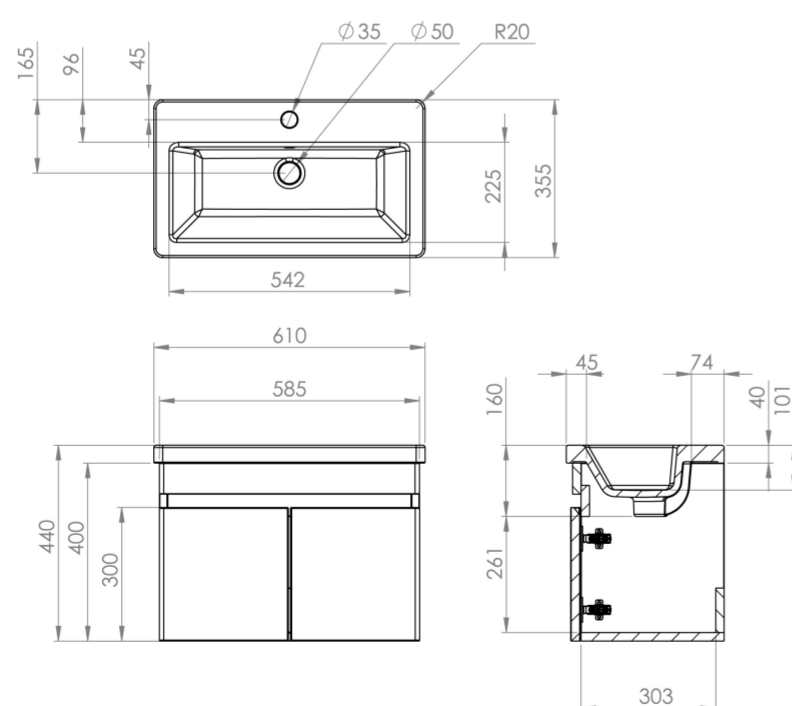

AIR 60CM 2 DOOR WALL MOUNTED UNIT – MATTE PEWTER GREY

PRODUCT INFORMATION

Finish:	Matte Pewter Grey
Height:	400mm
Width:	585mm
Depth:	330mm
Material	MDF
Weight	11.7kg

Product Code: AIRW60.PG

DESCRIPTION

AIR is our space-saving collection of sanitaryware and furniture. Available in 3 colours, 3 short projection sizes and wall-mounted and floor-standing options, there is plenty of choice available to make this range work in any style of bathroom.

Opt for this matte pewter grey finish to add a subtle touch of colour to your bathroom.

*Basin sold separately

**Available Q3 2019

TECHNICAL DRAWING

Saneux reserves the right to alter the specifications and product range without prior notice. Dimensions are given as a guide only. Dimensions should not be used for surrounding furniture, fixtures and fittings until the product is on site.

<https://saneux.com/products/air-60cm-2-door-wall-mounted-unit-matte-pewter-grey>