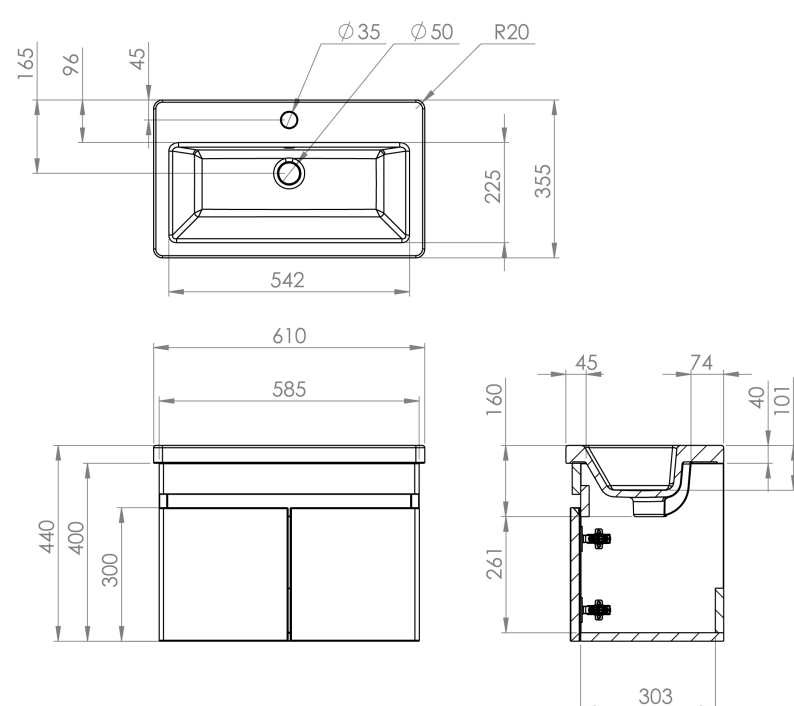

AIR 60CM 2 DOOR WALL MOUNTED UNIT – MATTE PEWTER GREY

PRODUCT INFORMATION

Finish:	Matte Pewter Grey
Height:	400mm
Width:	585mm
Depth:	330mm
Material	MDF
Weight	11.7kg

Product Code: AIRW60.PG

DESCRIPTION

AIR is our space-saving collection of sanitaryware and furniture. Available in 3 colours, 3 short projection sizes and wall-mounted and floor-standing options, there is plenty of choice available to make this range work in any style of bathroom.

Opt for this matte pewter grey finish to add a subtle touch of colour to your bathroom.

*Basin sold separately

**Available Q3 2019

TECHNICAL DRAWING