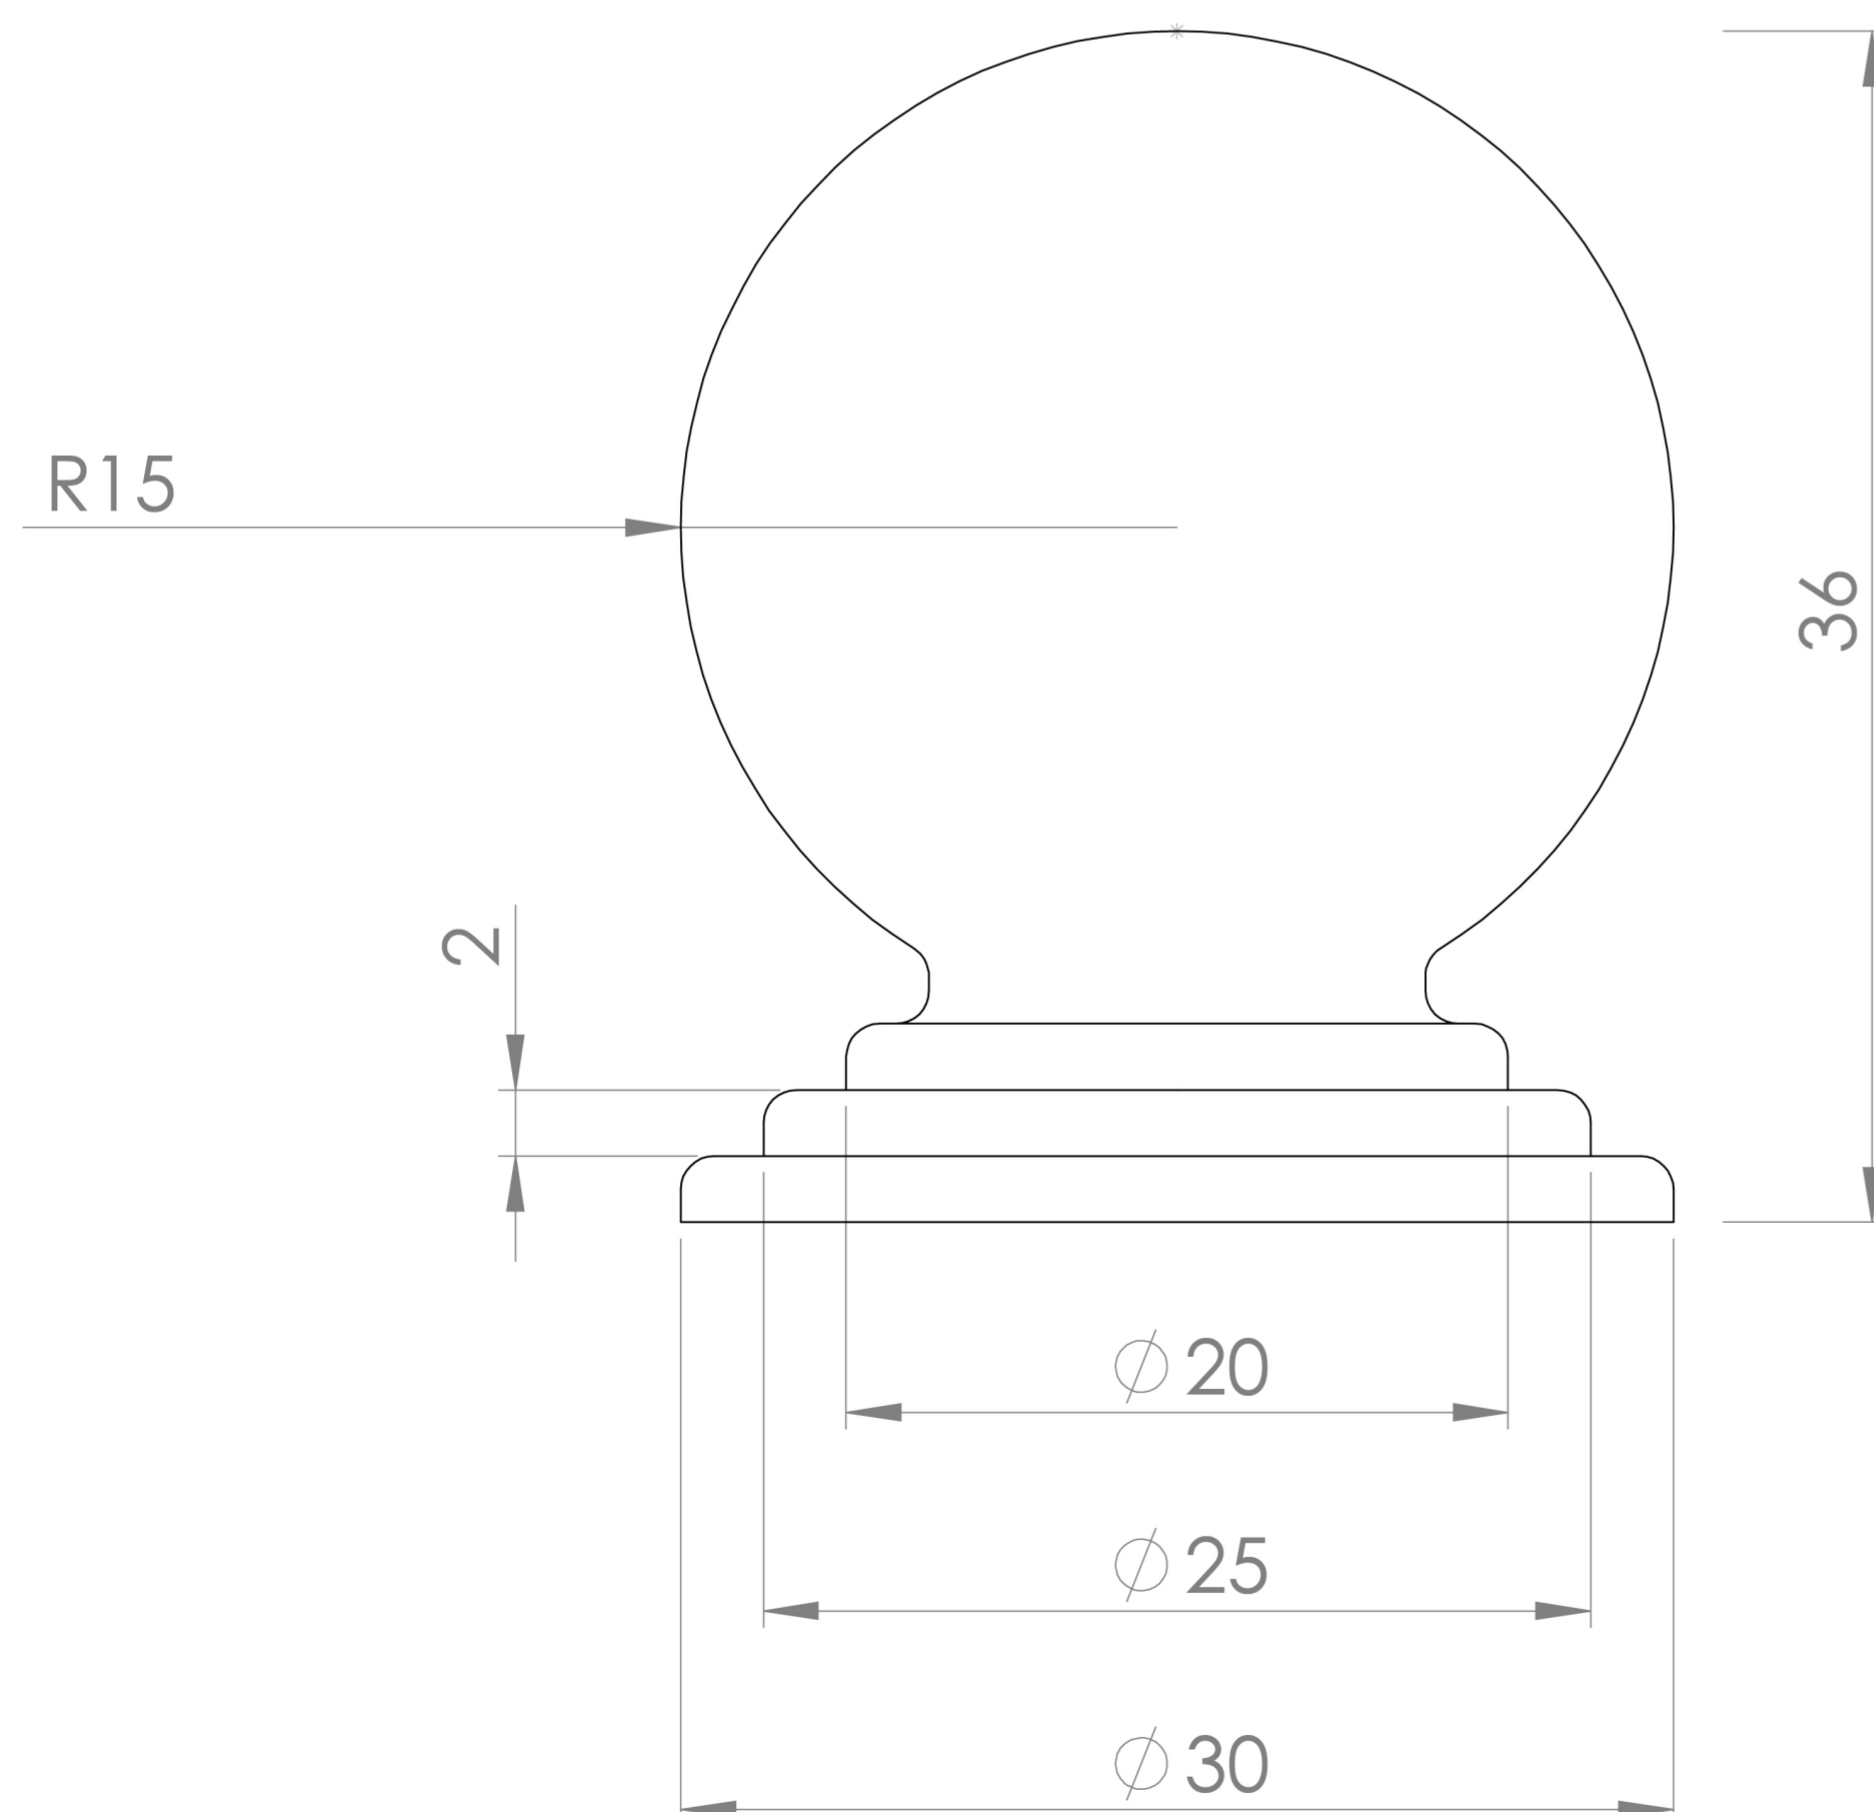

WINCHESTER KNOB HANDLE - SATIN BLACK

PRODUCT INFORMATION

Finish:	Satin Black (PVD)
Height:	30mm
Width:	30mm
Depth:	36mm
Material:	Brass
Weight:	0.3kg

Product Code: HDL30.SB

DESCRIPTION

The Winchester knob embodies the enduring charm and refined aesthetics reminiscent of traditional British architecture. Drawing inspiration from the timeless elegance of British design, its graceful contours and understated allure exude a sense of sophistication. Crafted from premium brass.

TECHNICAL DRAWING