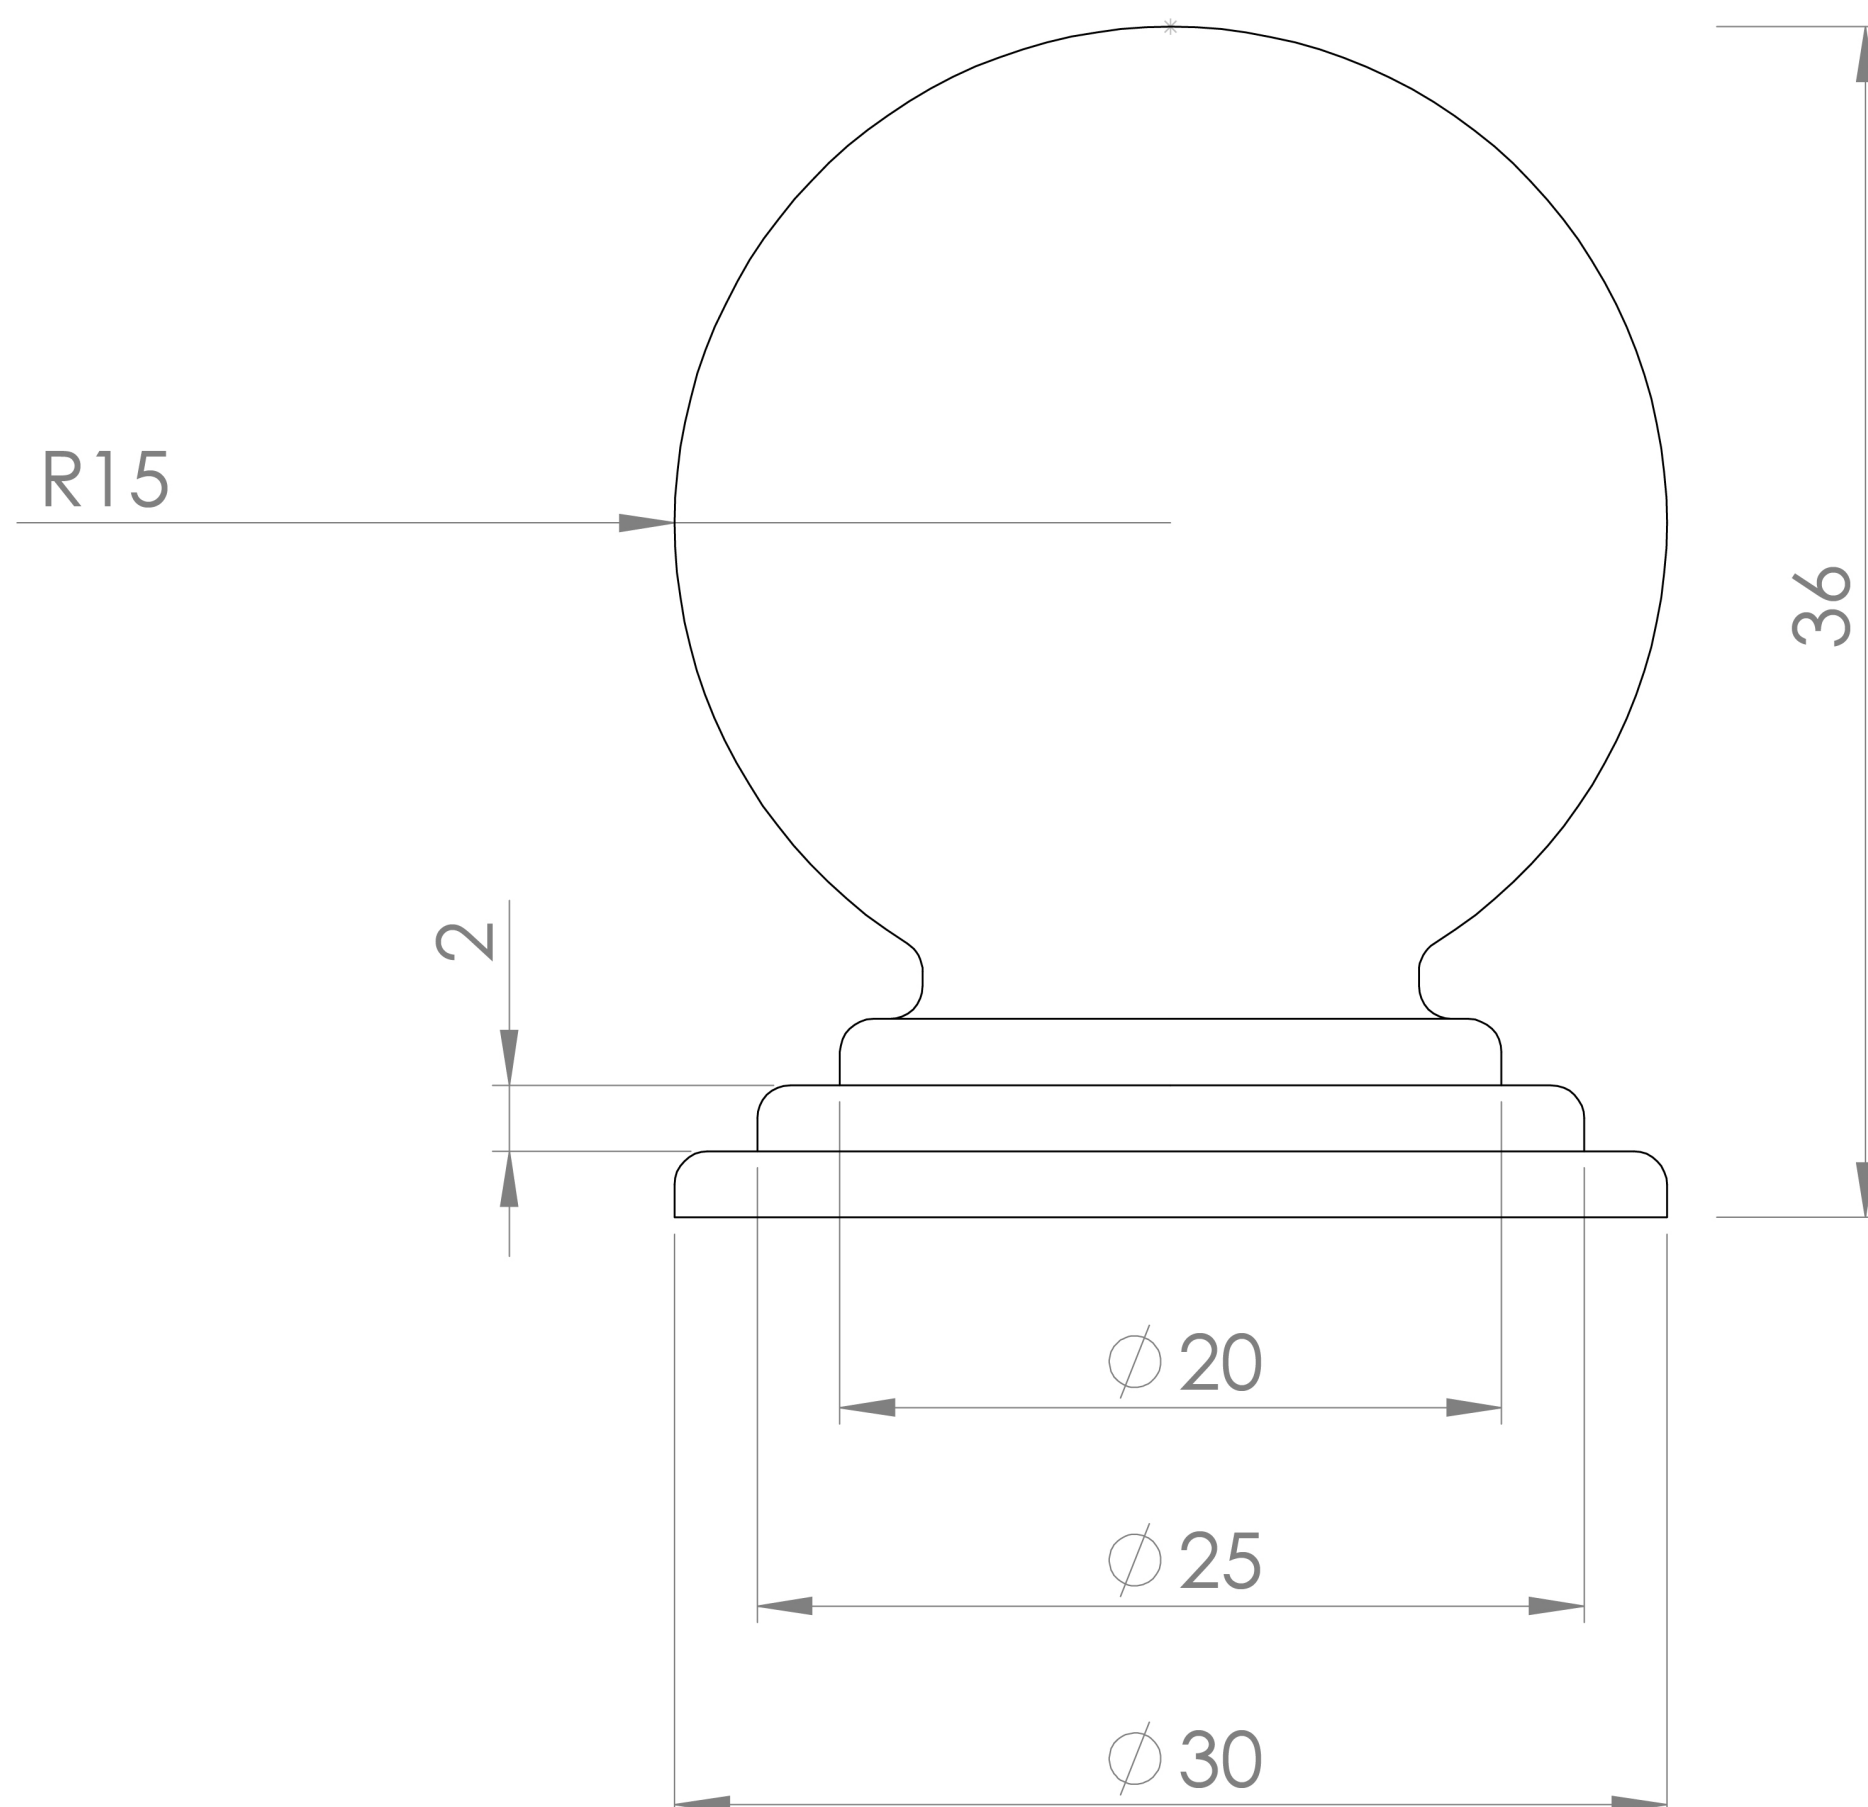

WINCHESTER KNOB HANDLE - SATIN BLACK

PRODUCT INFORMATION

Finish:	Satin Black (PVD)
Height:	30mm
Width:	30mm
Depth:	36mm
Material:	Brass
Weight:	0.3kg

Product Code: HDL30.SB

DESCRIPTION

The Winchester knob embodies the enduring charm and refined aesthetics reminiscent of traditional British architecture. Drawing inspiration from the timeless elegance of British design, its graceful contours and understated allure exude a sense of sophistication. Crafted from premium brass.

TECHNICAL DRAWING