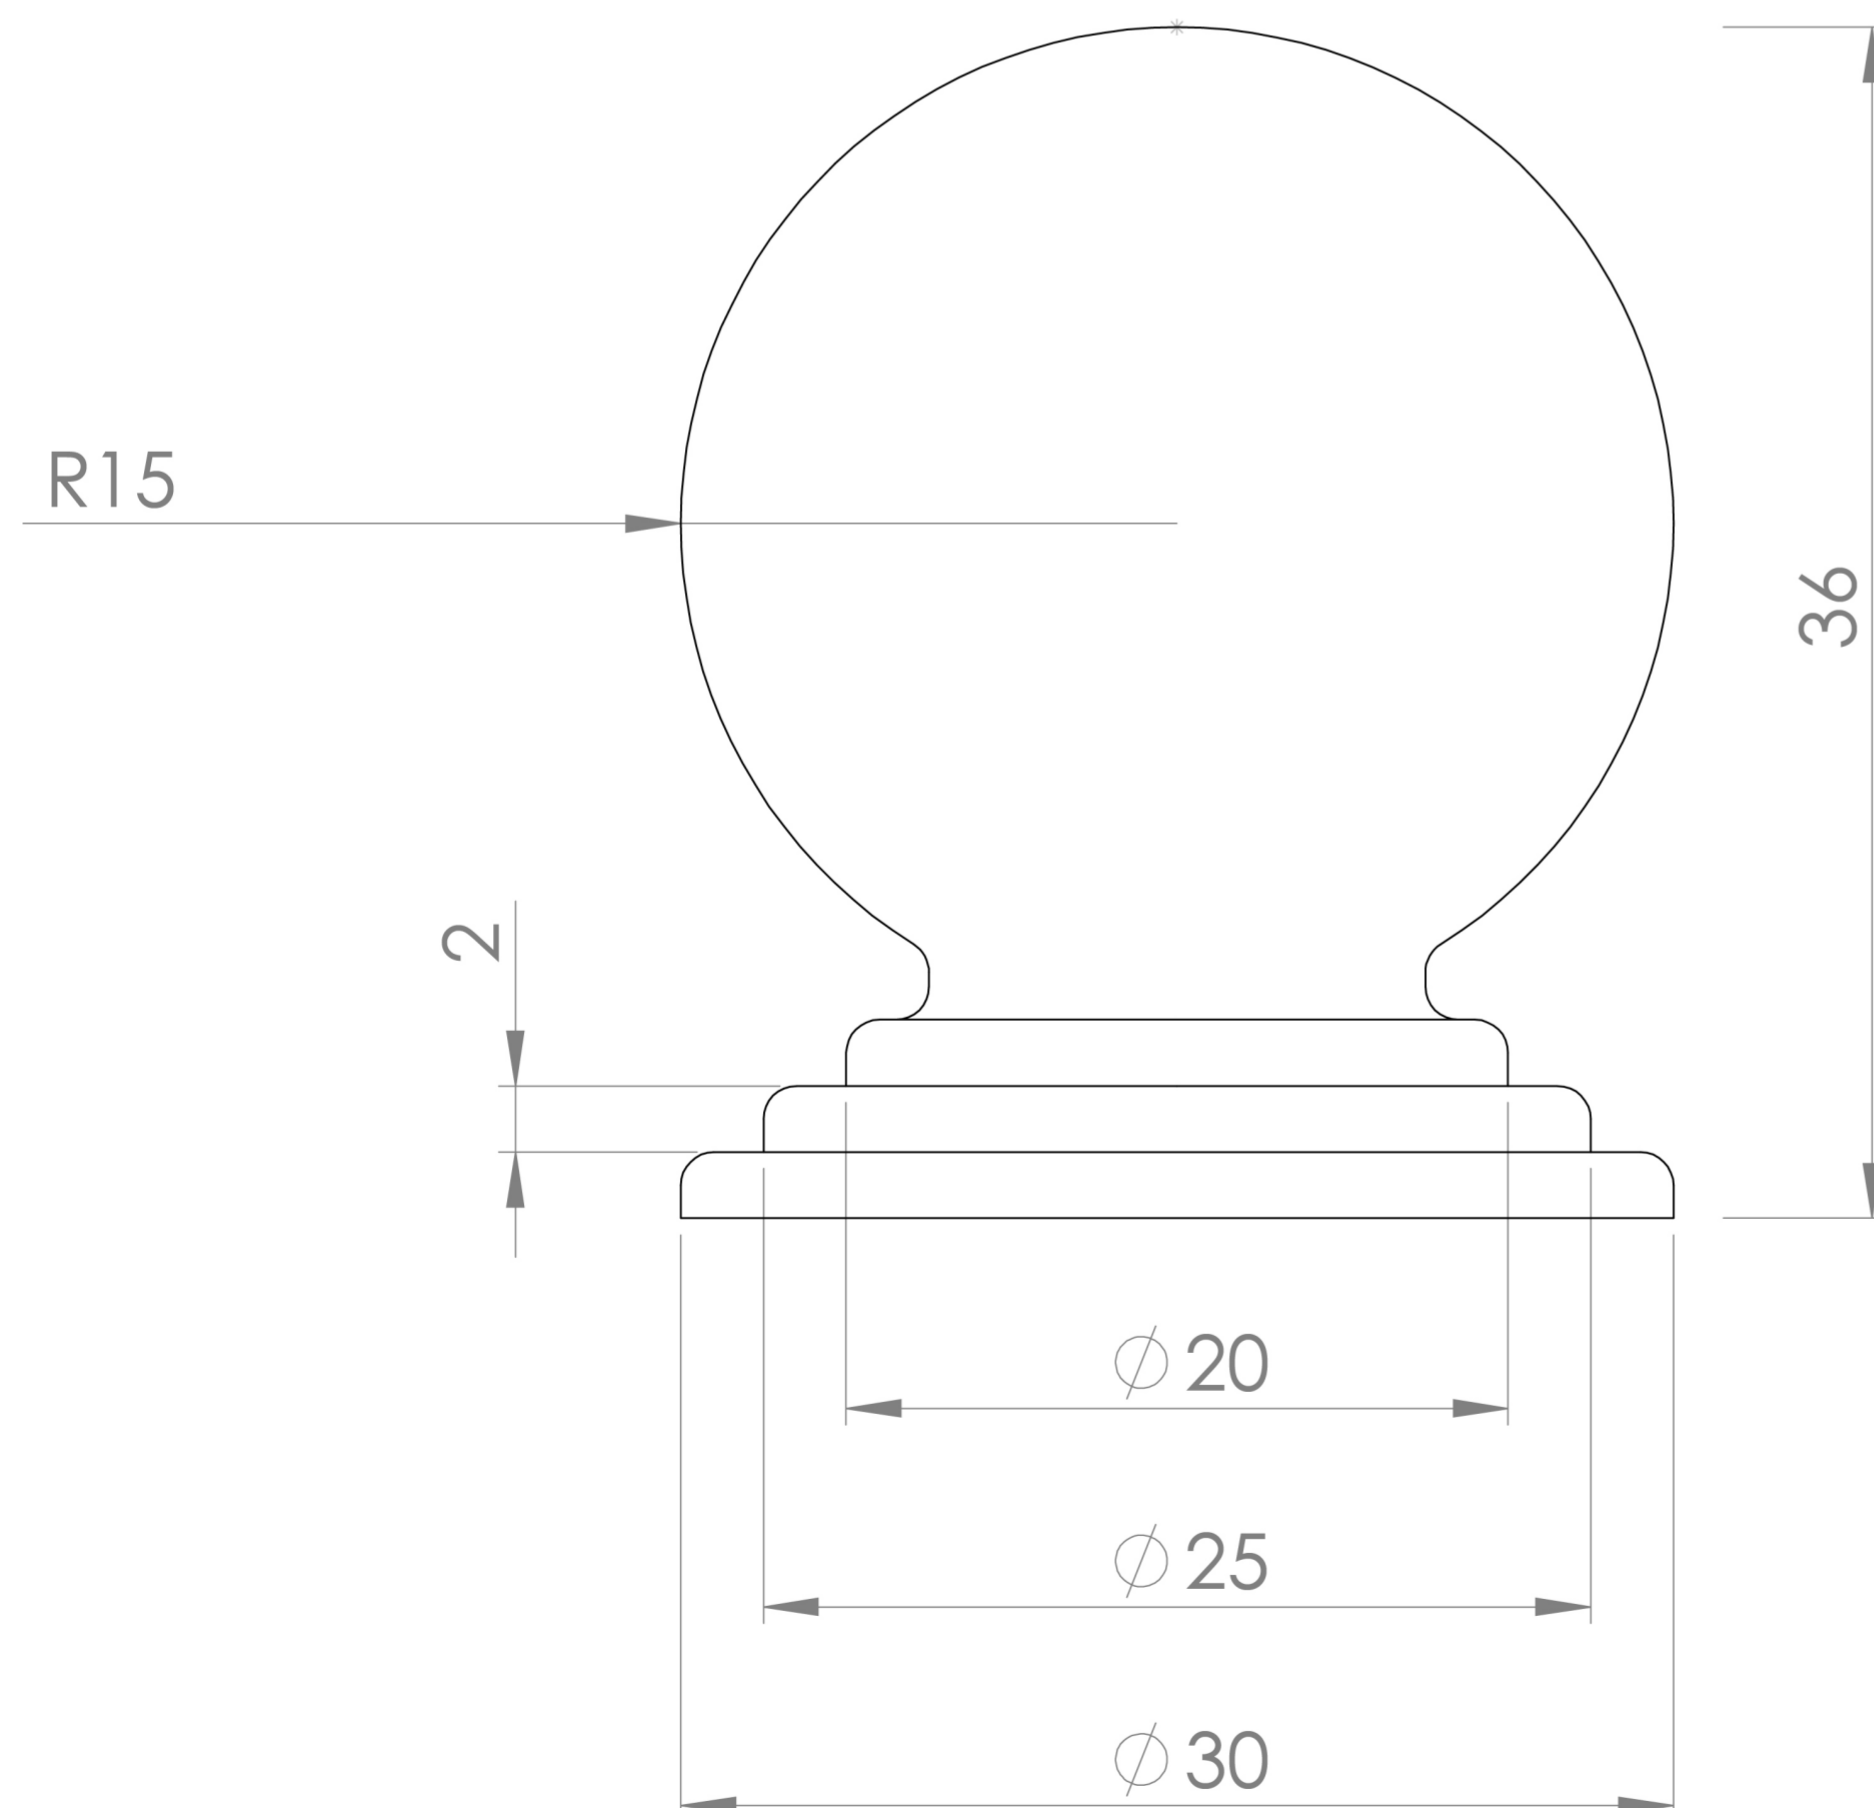

WINCHESTER KNOB HANDLE - SATIN BLACK

PRODUCT INFORMATION

Finish:	Satin Black (PVD)
Height:	30mm
Width:	30mm
Depth:	36mm
Material:	Brass
Weight:	0.3kg

Product Code: HDL30.SB

DESCRIPTION

The Winchester knob embodies the enduring charm and refined aesthetics reminiscent of traditional British architecture. Drawing inspiration from the timeless elegance of British design, its graceful contours and understated allure exude a sense of sophistication. Crafted from premium brass.

TECHNICAL DRAWING