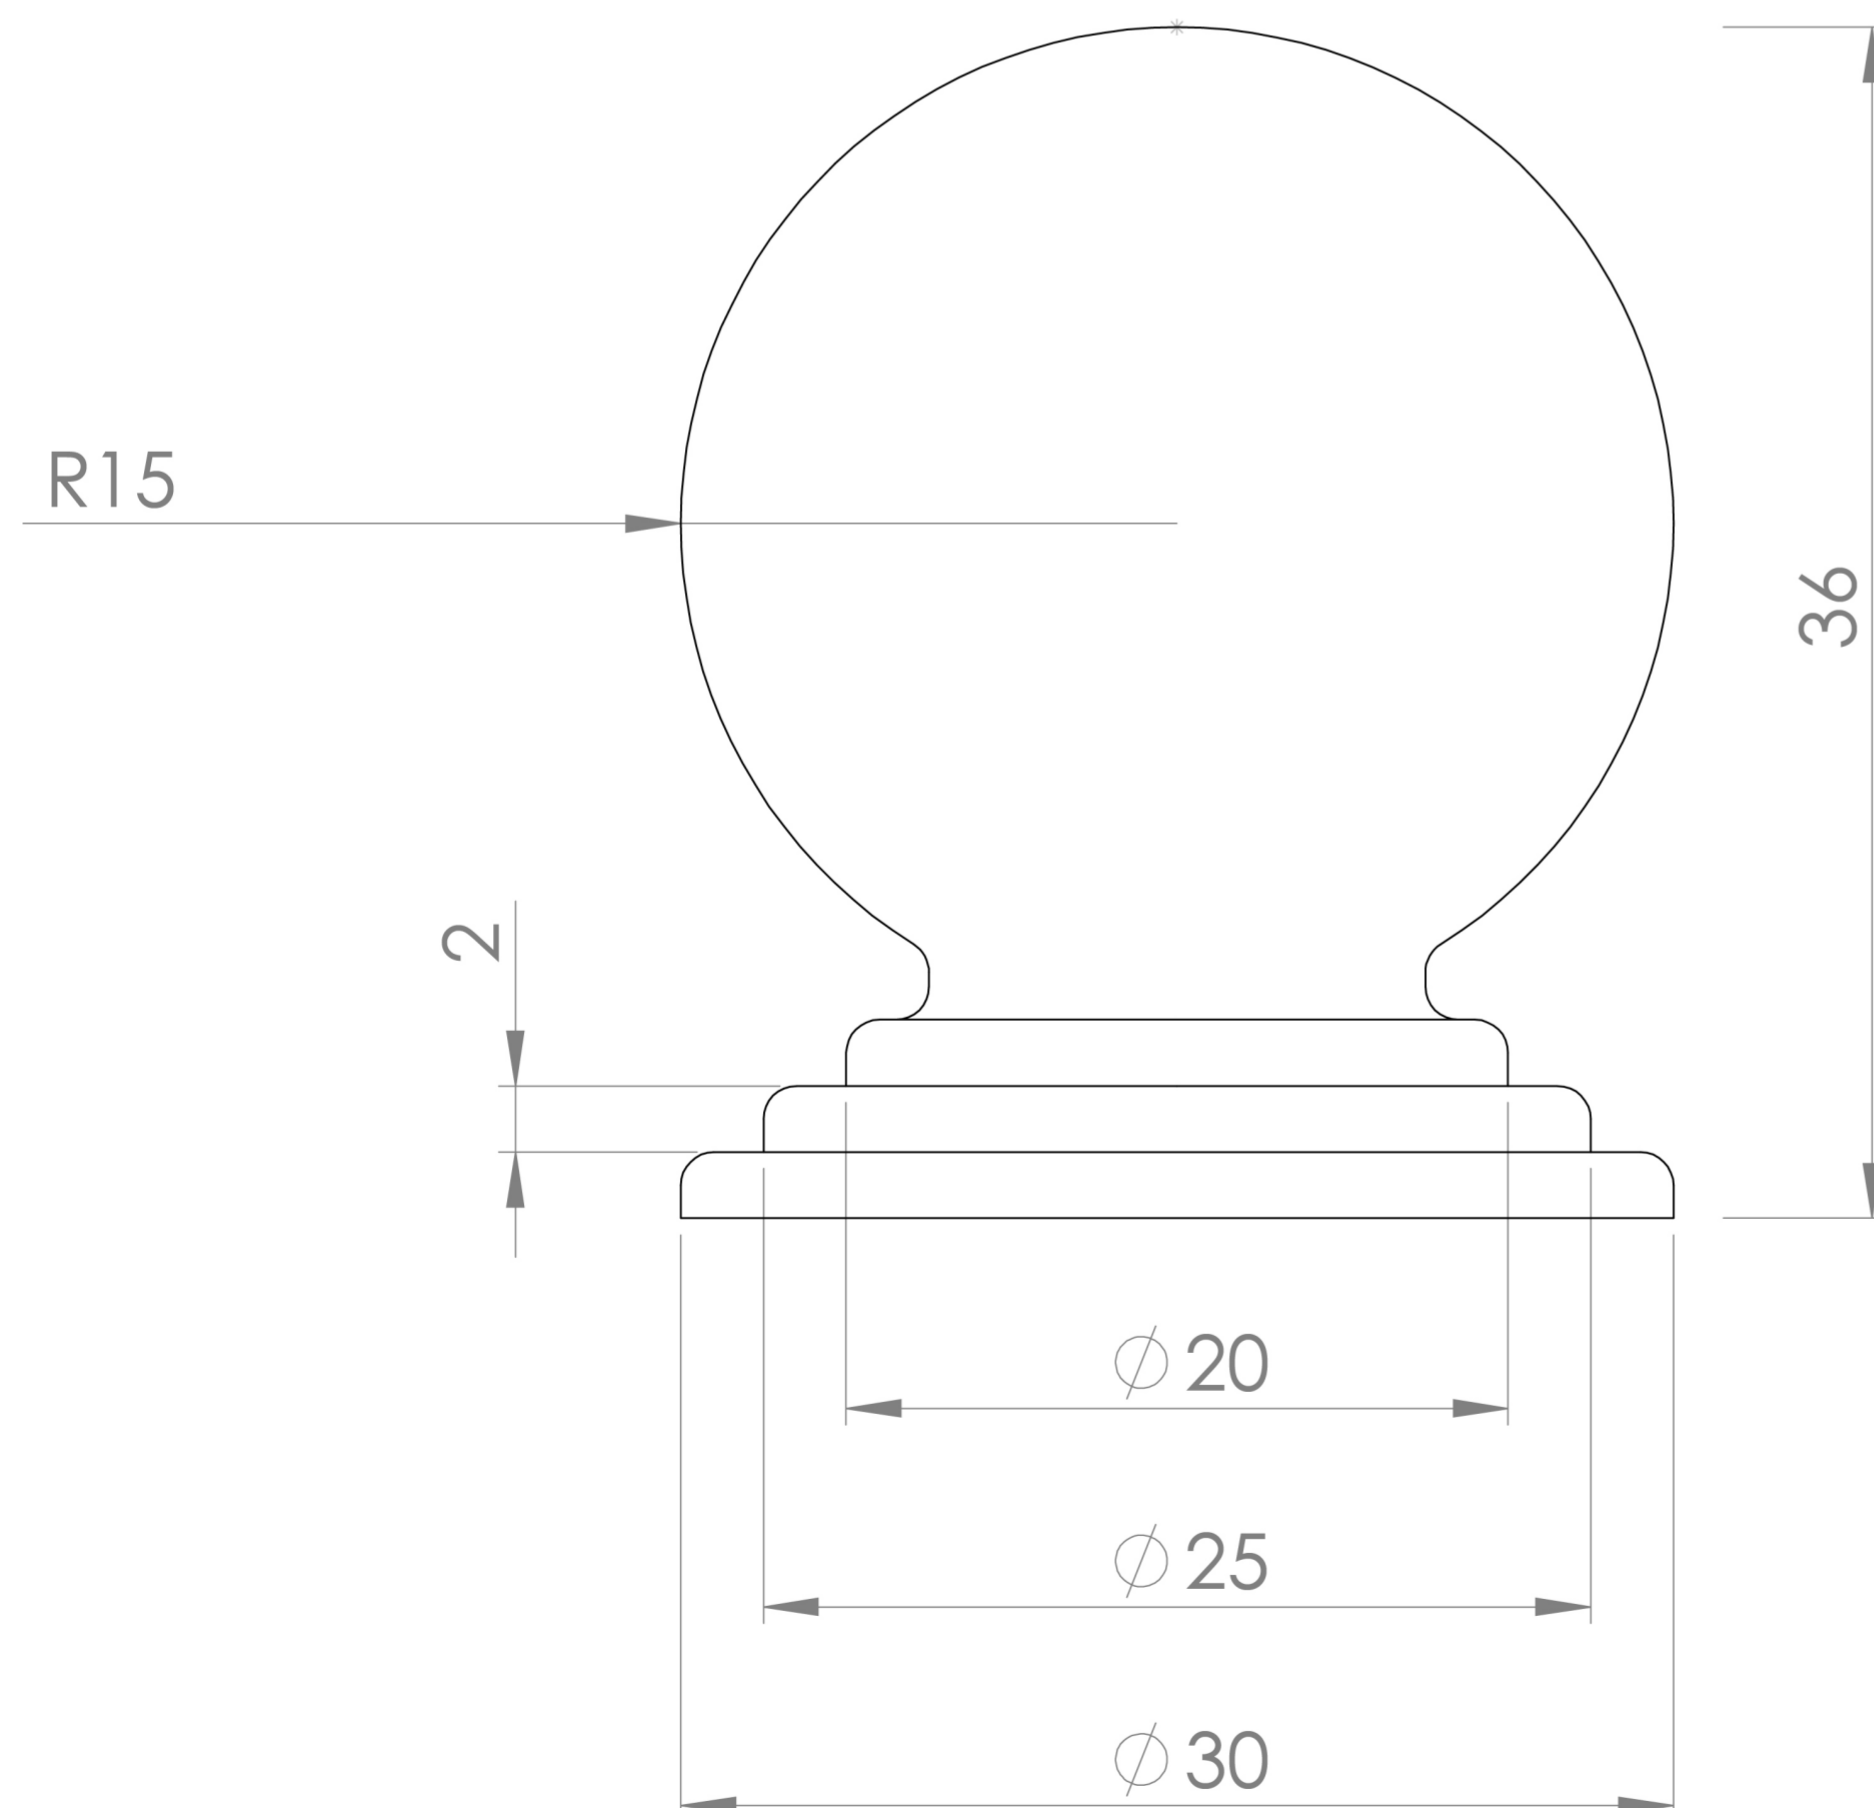

## PRODUCT INFORMATION

<b>Finish:</b>	Satin Black (PVD)
<b>Height:</b>	30mm
<b>Width:</b>	30mm
<b>Depth:</b>	36mm
<b>Material:</b>	Brass
<b>Weight:</b>	0.3kg

**Product Code:** HDL30.SB

## DESCRIPTION

The Winchester knob embodies the enduring charm and refined aesthetics reminiscent of traditional British architecture. Drawing inspiration from the timeless elegance of British design, its graceful contours and understated allure exude a sense of sophistication. Crafted from premium brass.