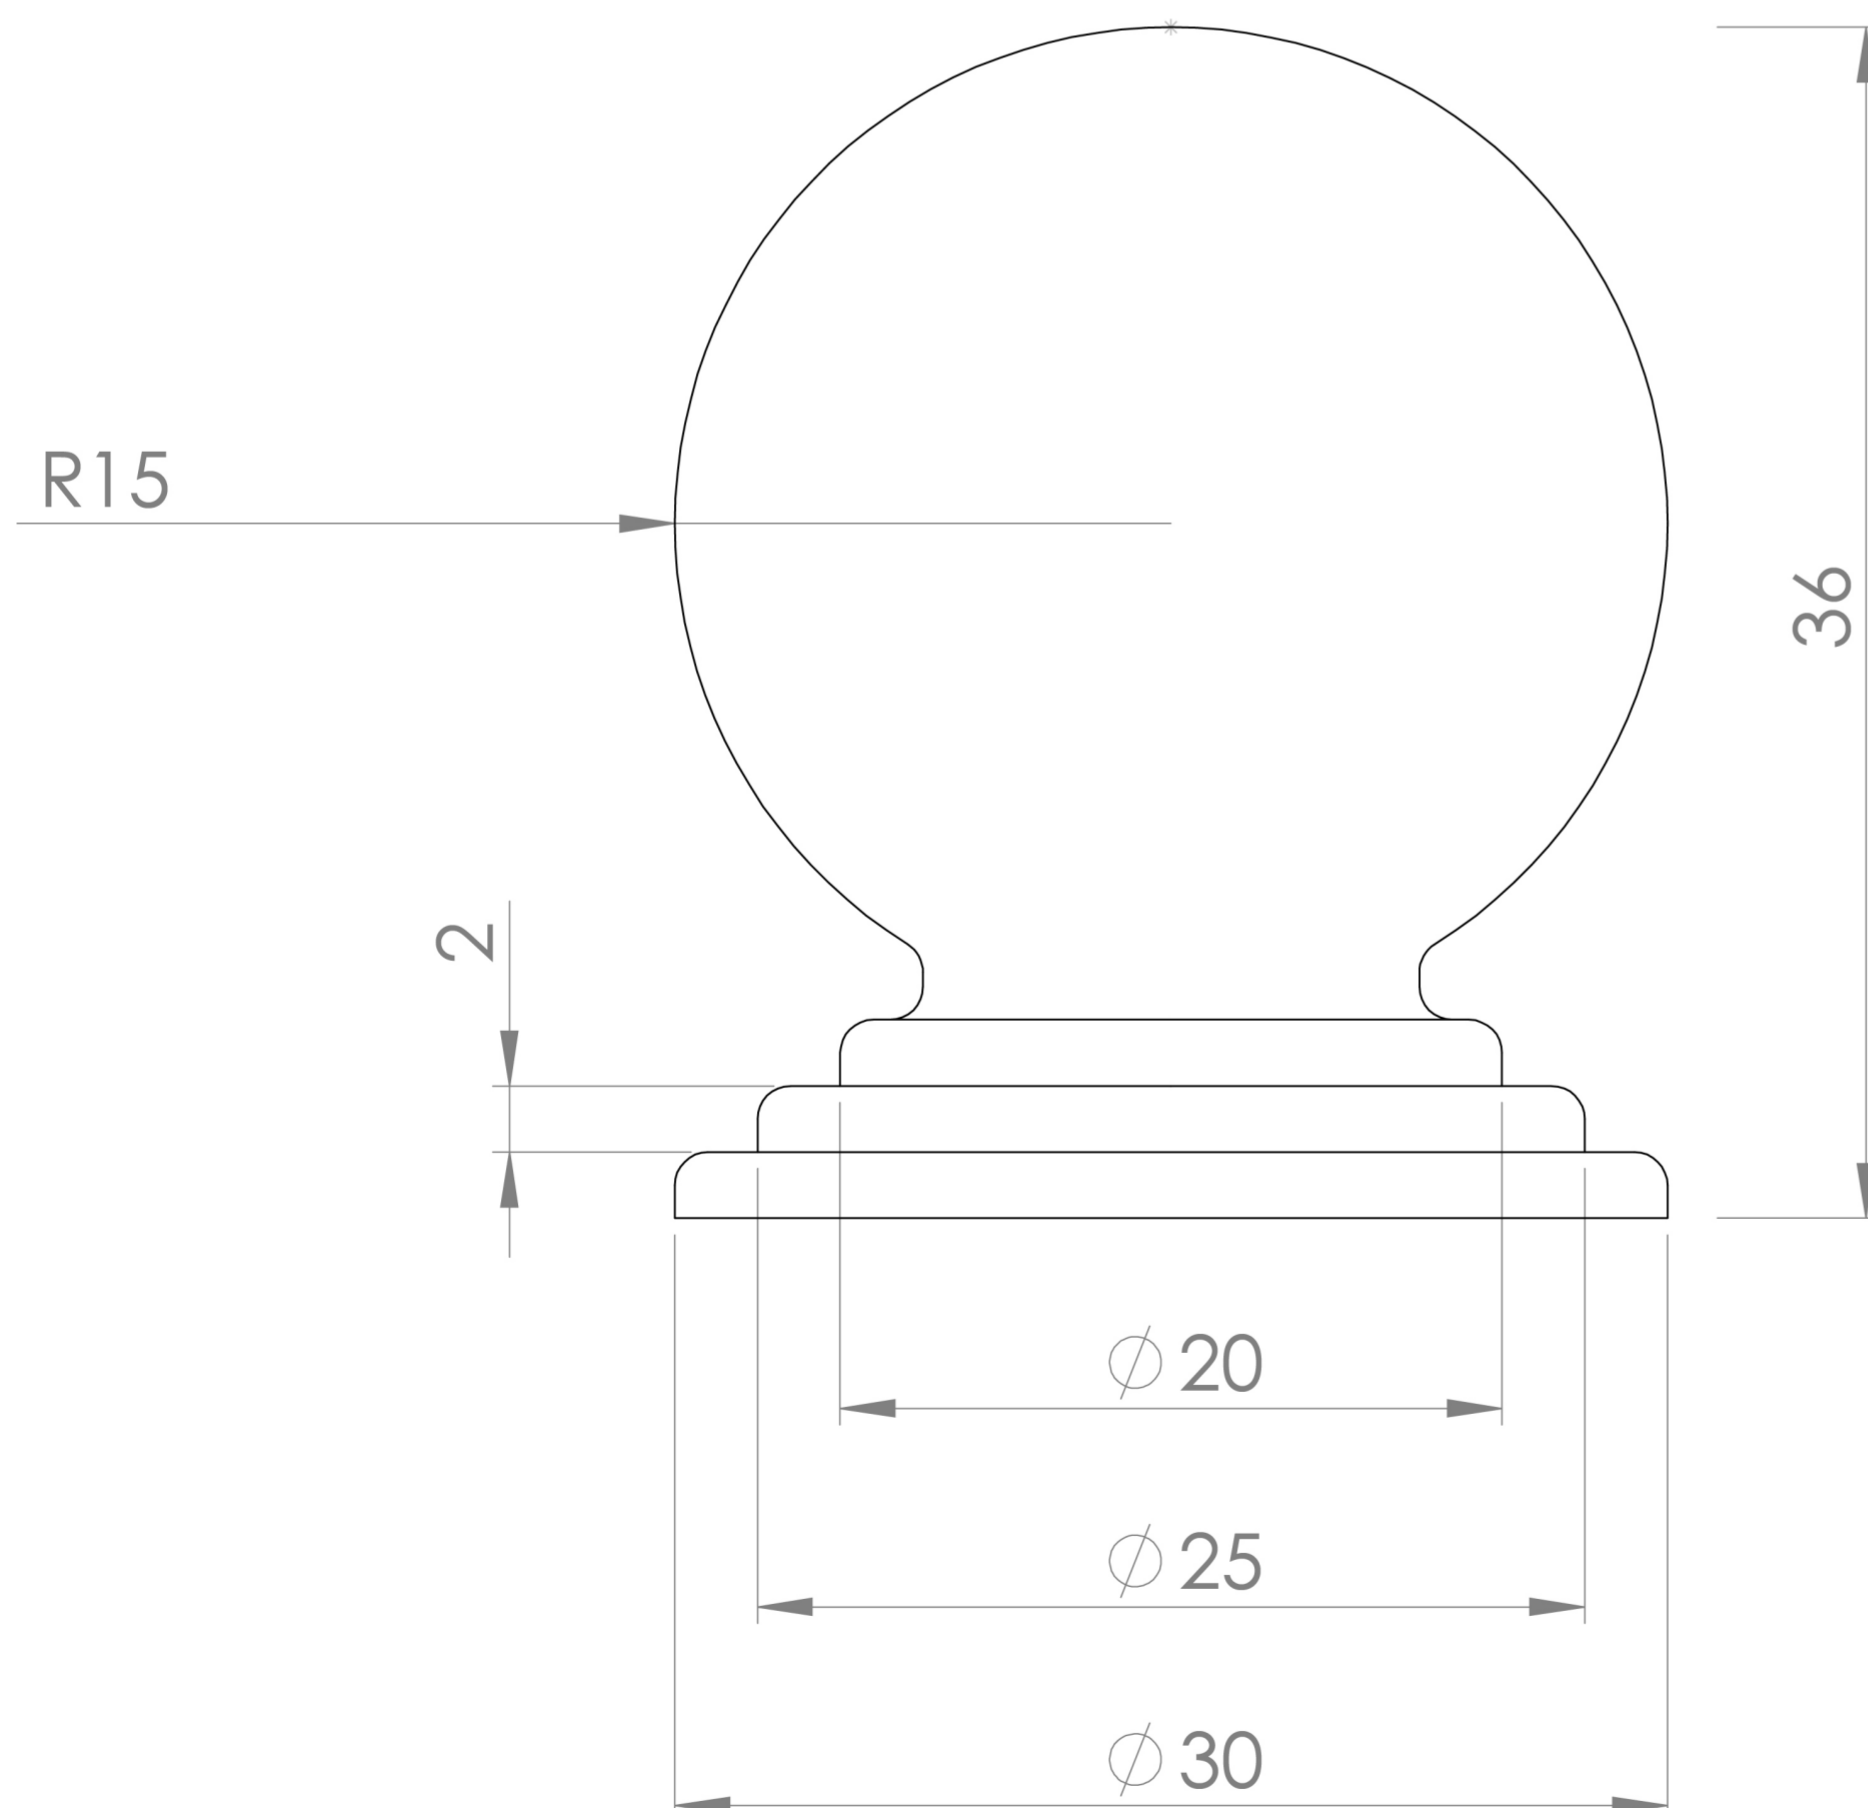

WINCHESTER KNOB HANDLE - BRUSHED NICKEL

PRODUCT INFORMATION

Finish:	Brushed Nickel (PVD)
Height:	30mm
Width:	30mm
Depth:	36mm
Material:	Brass
Weight:	0.3kg

Product Code: HDL30.BN

DESCRIPTION

The Winchester knob embodies the enduring charm and refined aesthetics reminiscent of traditional British architecture. Drawing inspiration from the timeless elegance of British design, its graceful contours and understated allure exude a sense of sophistication. Crafted from premium brass.

TECHNICAL DRAWING