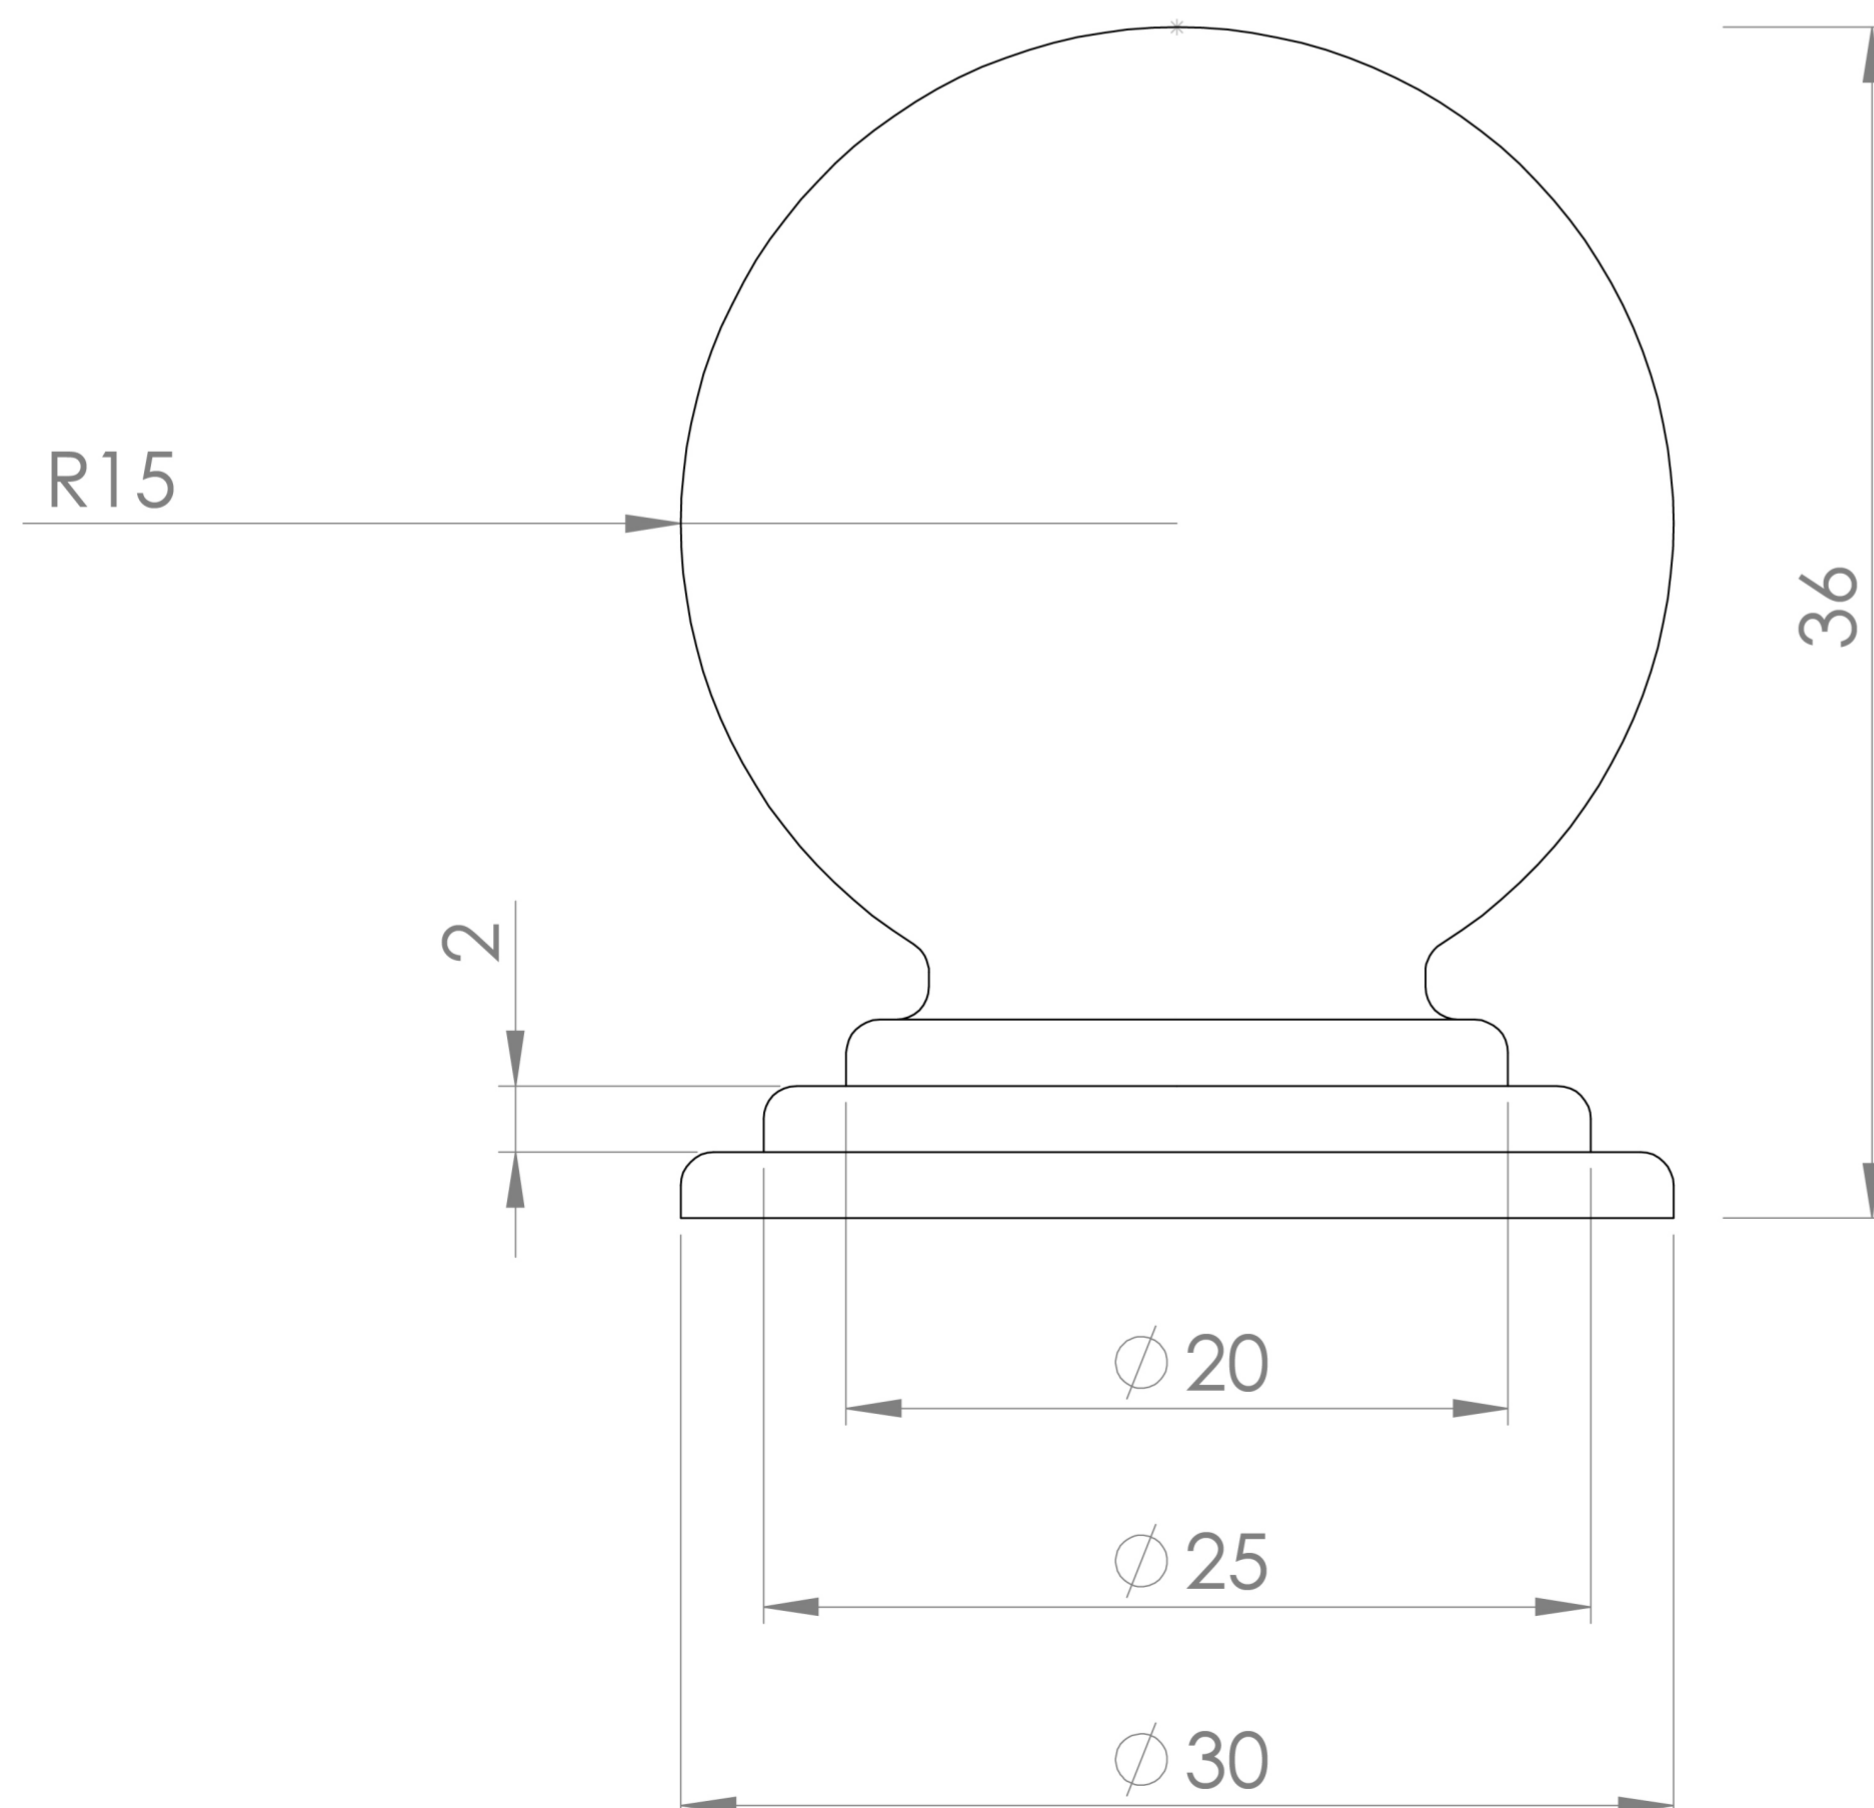

WINCHESTER KNOB HANDLE - BRUSHED NICKEL

PRODUCT INFORMATION

Finish:	Brushed Nickel (PVD)
Height:	30mm
Width:	30mm
Depth:	36mm
Material:	Brass
Weight:	0.3kg

Product Code: HDL30.BN

DESCRIPTION

The Winchester knob embodies the enduring charm and refined aesthetics reminiscent of traditional British architecture. Drawing inspiration from the timeless elegance of British design, its graceful contours and understated allure exude a sense of sophistication. Crafted from premium brass.

TECHNICAL DRAWING