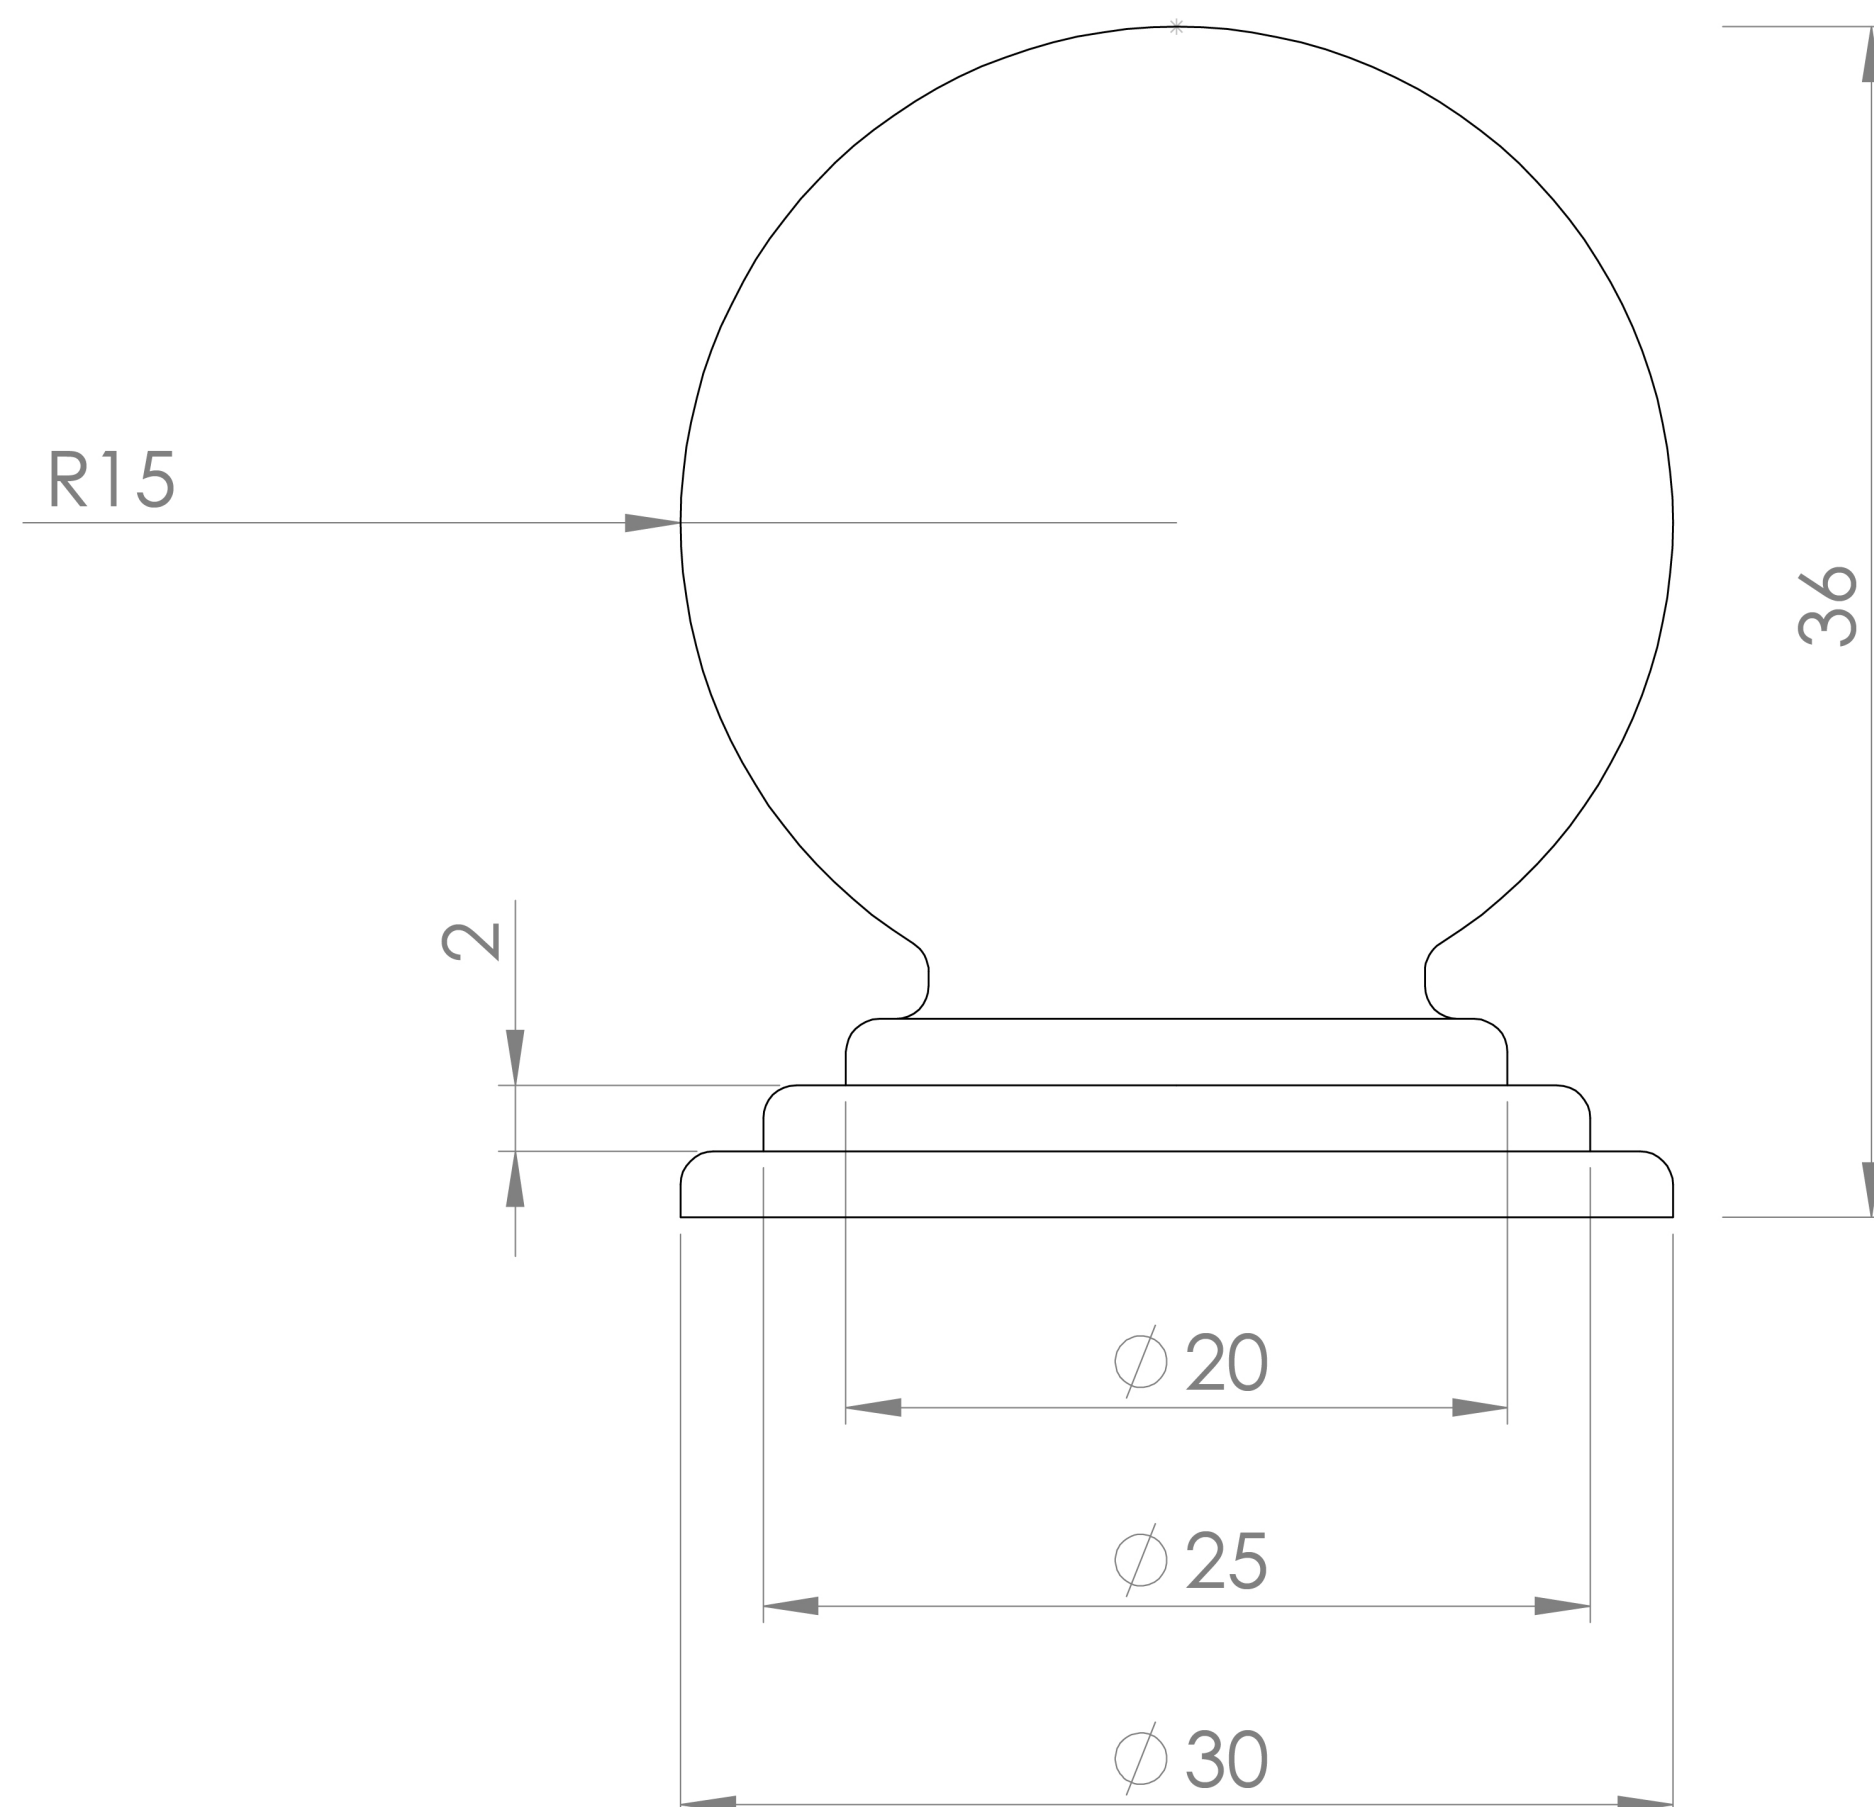

WINCHESTER KNOB HANDLE - BRUSHED BRONZE

PRODUCT INFORMATION

Finish:	Brushed Bronze (PVD)
Height:	30mm
Width:	30mm
Depth:	36mm
Material:	Brass
Weight:	0.3kg

Product Code: HDL30.BR

DESCRIPTION

The Winchester knob embodies the enduring charm and refined aesthetics reminiscent of traditional British architecture. Drawing inspiration from the timeless elegance of British design, its graceful contours and understated allure exude a sense of sophistication. Crafted from premium brass.

TECHNICAL DRAWING