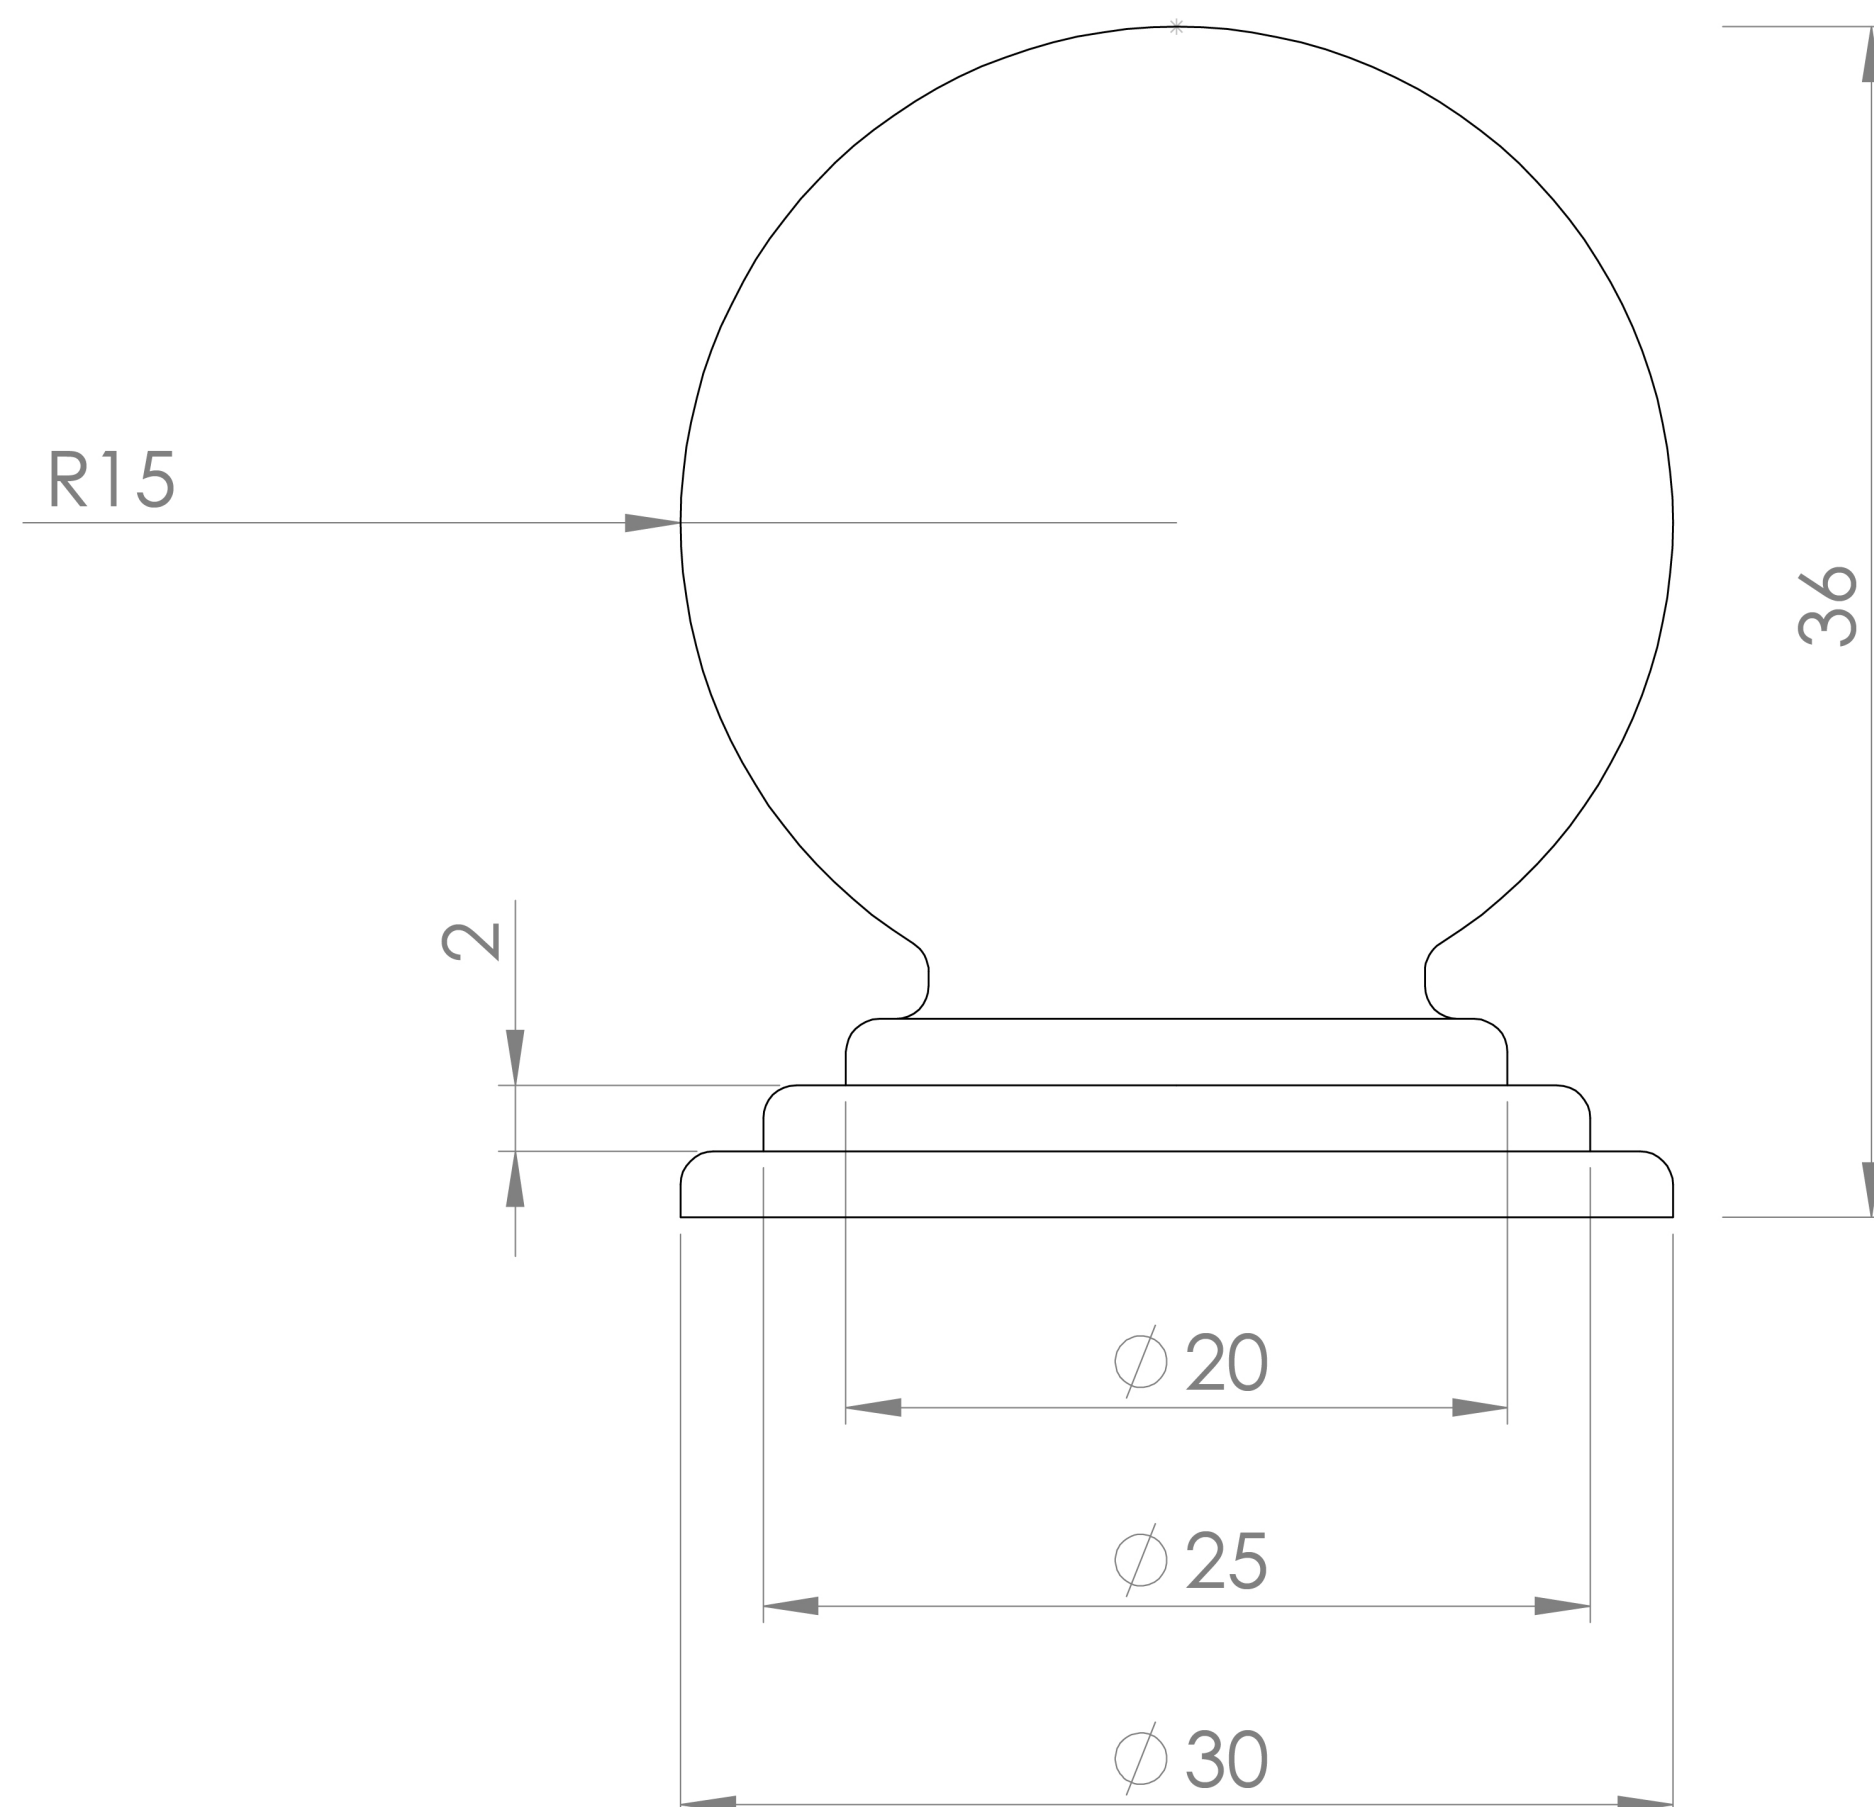

## PRODUCT INFORMATION

<b>Finish:</b>	Brushed Bronze (PVD)
<b>Height:</b>	30mm
<b>Width:</b>	30mm
<b>Depth:</b>	36mm
<b>Material:</b>	Brass
<b>Weight:</b>	0.3kg

**Product Code:** HDL30.BR

## DESCRIPTION

The Winchester knob embodies the enduring charm and refined aesthetics reminiscent of traditional British architecture. Drawing inspiration from the timeless elegance of British design, its graceful contours and understated allure exude a sense of sophistication. Crafted from premium brass.