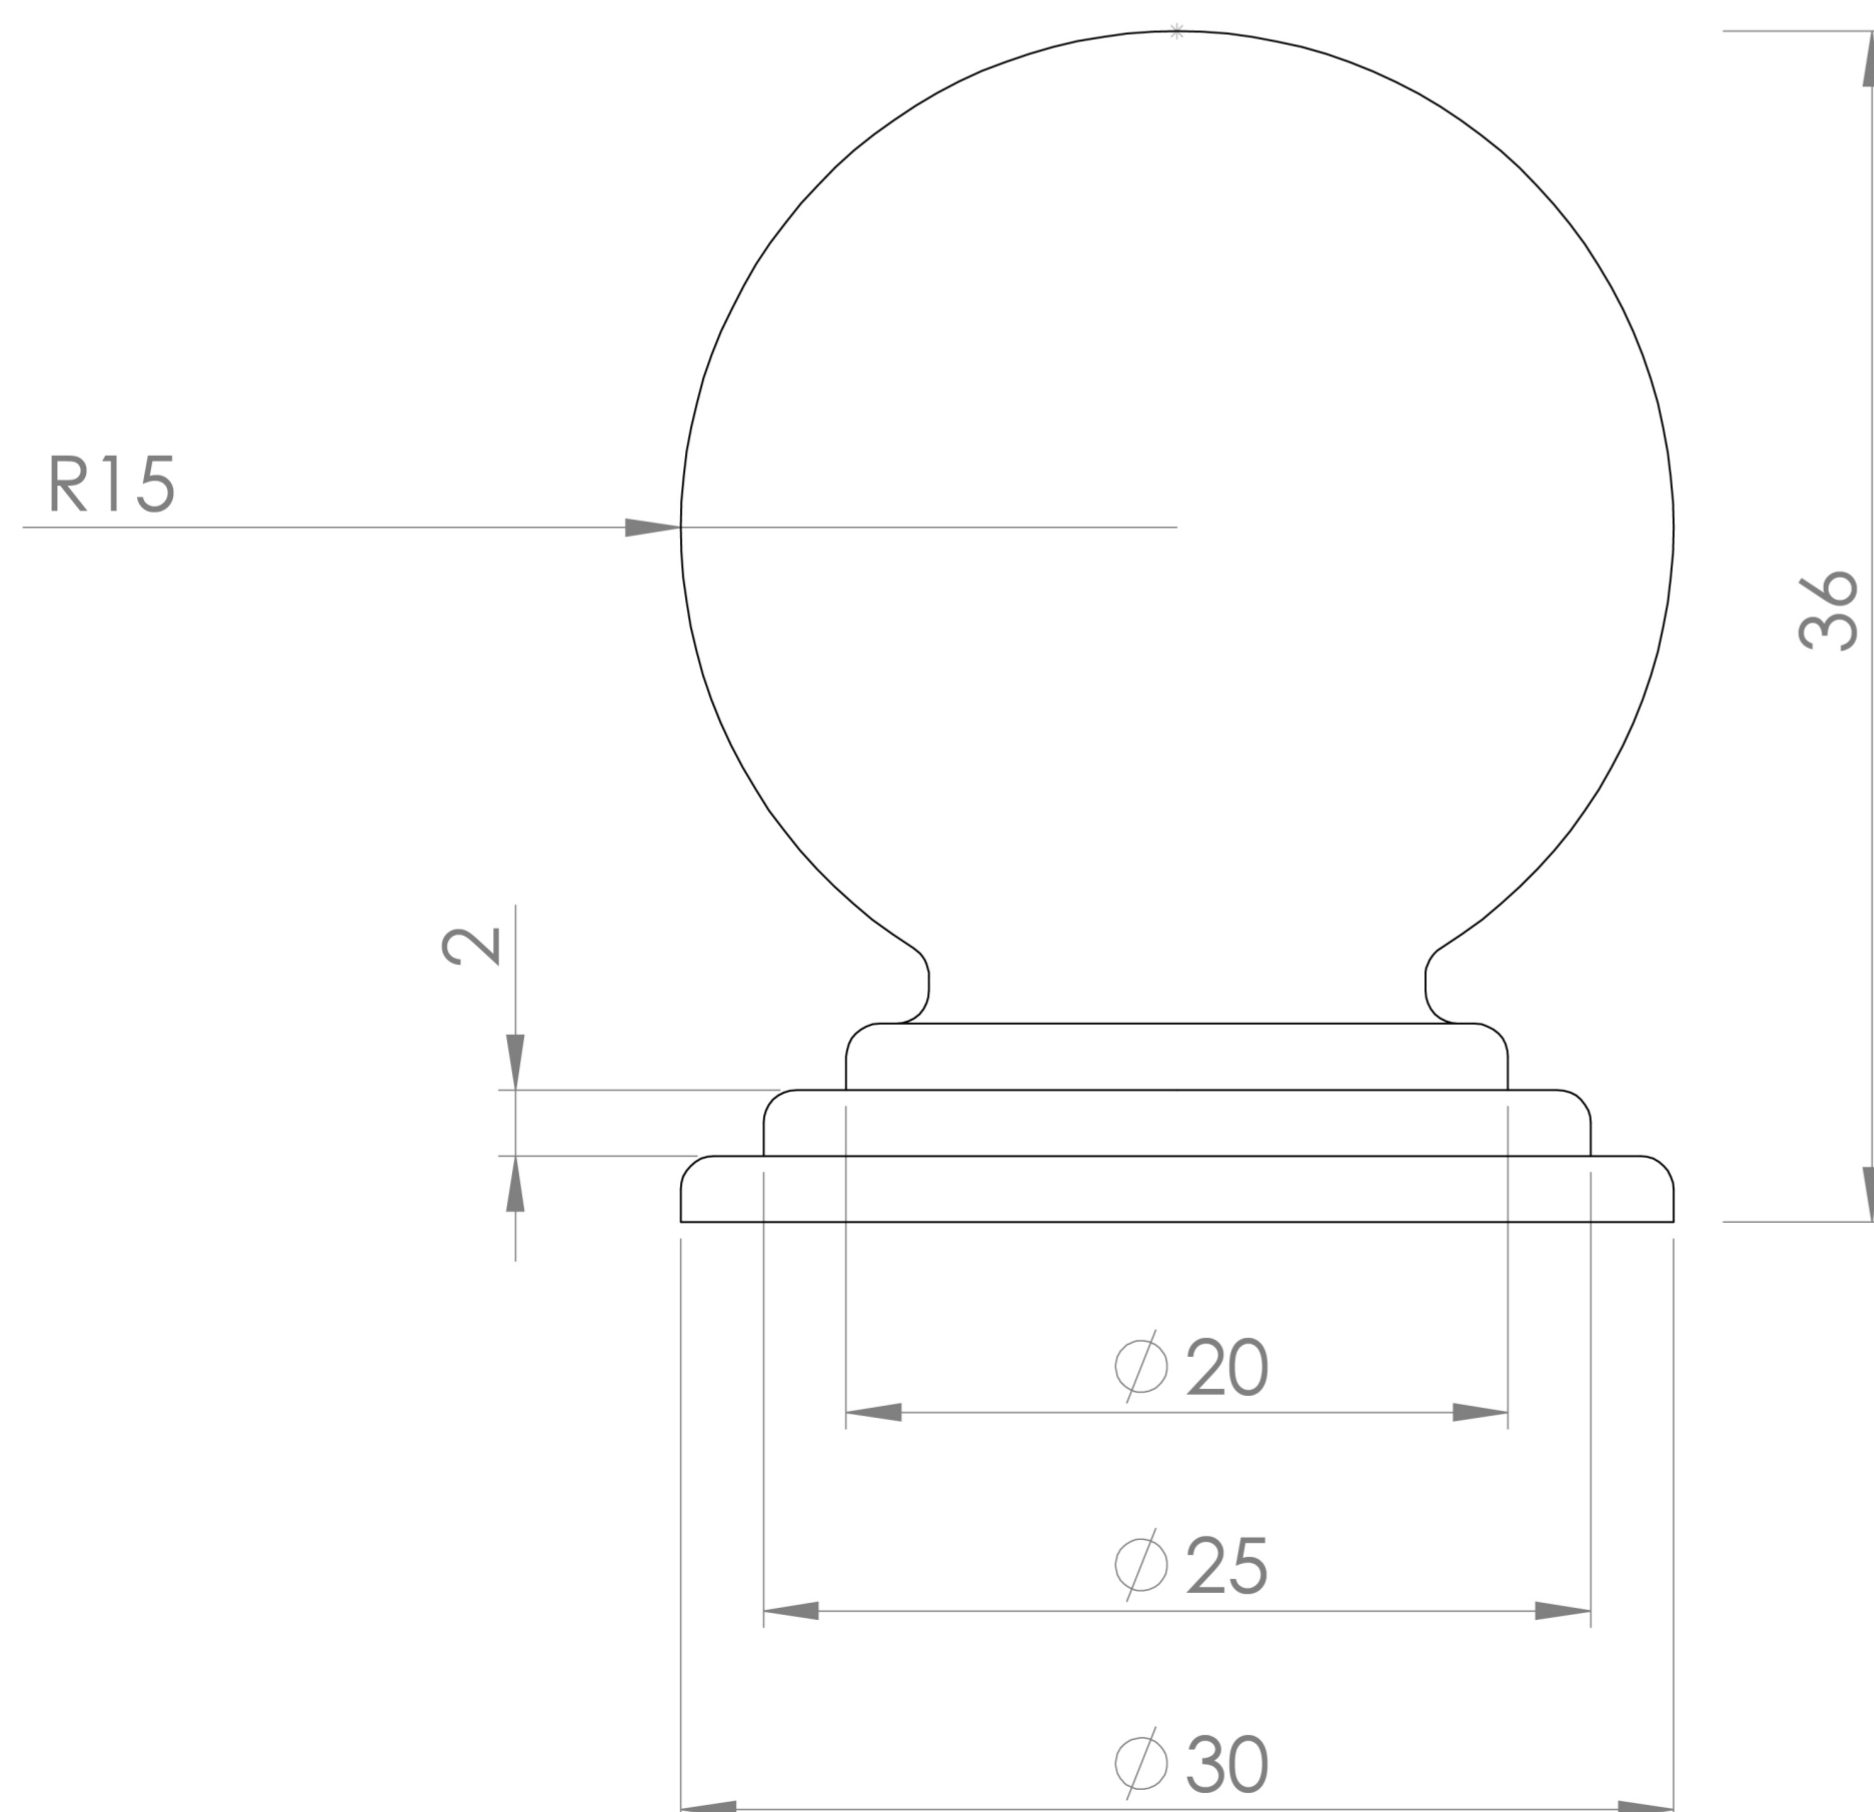

WINCHESTER KNOB HANDLE - BRUSHED BRONZE

PRODUCT INFORMATION

Finish:	Brushed Bronze (PVD)
Height:	30mm
Width:	30mm
Depth:	36mm
Material:	Brass
Weight:	0.3kg

Product Code: HDL30.BR

DESCRIPTION

The Winchester knob embodies the enduring charm and refined aesthetics reminiscent of traditional British architecture. Drawing inspiration from the timeless elegance of British design, its graceful contours and understated allure exude a sense of sophistication. Crafted from premium brass.

TECHNICAL DRAWING