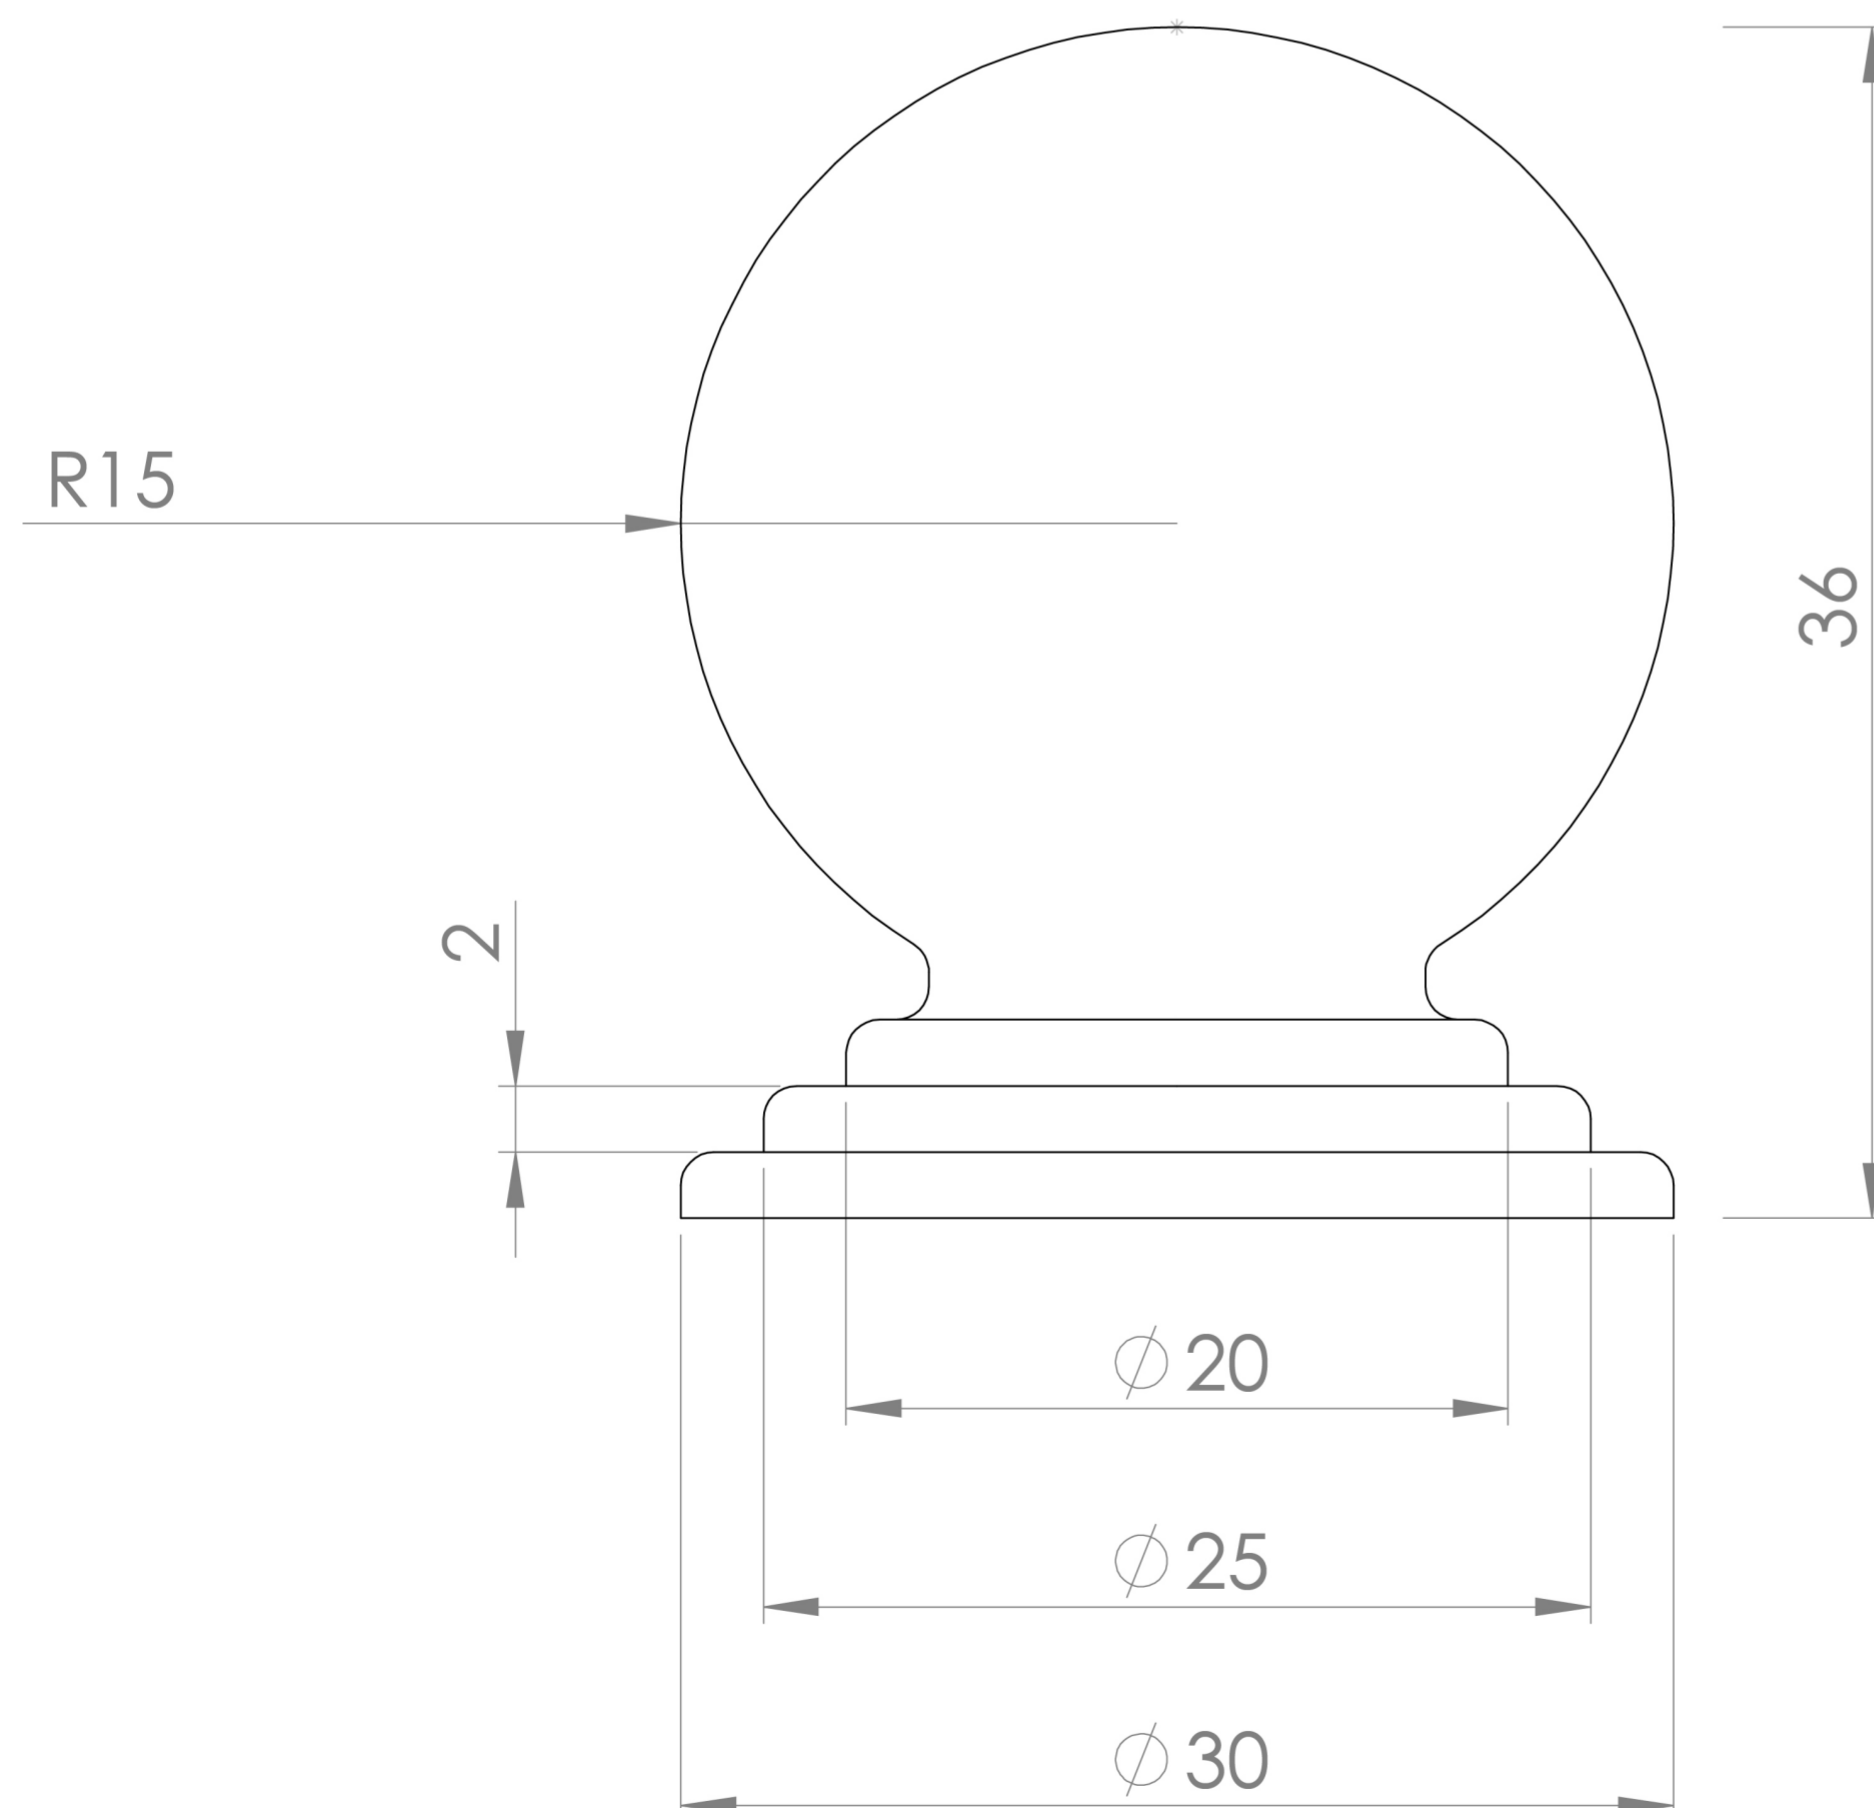

WINCHESTER KNOB HANDLE - BRUSHED BRONZE

PRODUCT INFORMATION

Finish:	Brushed Bronze (PVD)
Height:	30mm
Width:	30mm
Depth:	36mm
Material:	Brass
Weight:	0.3kg

Product Code: HDL30.BR

DESCRIPTION

The Winchester knob embodies the enduring charm and refined aesthetics reminiscent of traditional British architecture. Drawing inspiration from the timeless elegance of British design, its graceful contours and understated allure exude a sense of sophistication. Crafted from premium brass.

TECHNICAL DRAWING