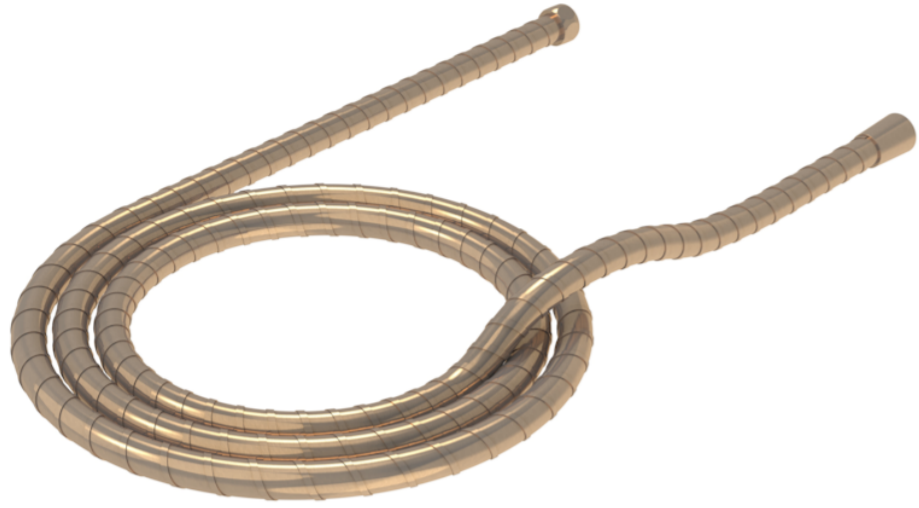

# 1.5M STAINLESS STEEL SHOWER HOSE - BRUSHED BRONZE

## PRODUCT INFORMATION

|                 |                      |
|-----------------|----------------------|
| <b>Finish:</b>  | Brushed Bronze (PVD) |
| <b>Height:</b>  | 1500mm               |
| <b>Material</b> | Stainless Steel      |
| <b>Weight</b>   | 0.24kg               |

**Product Code:** SH150SS.BR

## DESCRIPTION

This shower hose is made from stainless steel to ensure durability, it can be used in both a shower or a bath set up. Its flexibility will allow you to hose down your bath or shower screens to keep them clean.