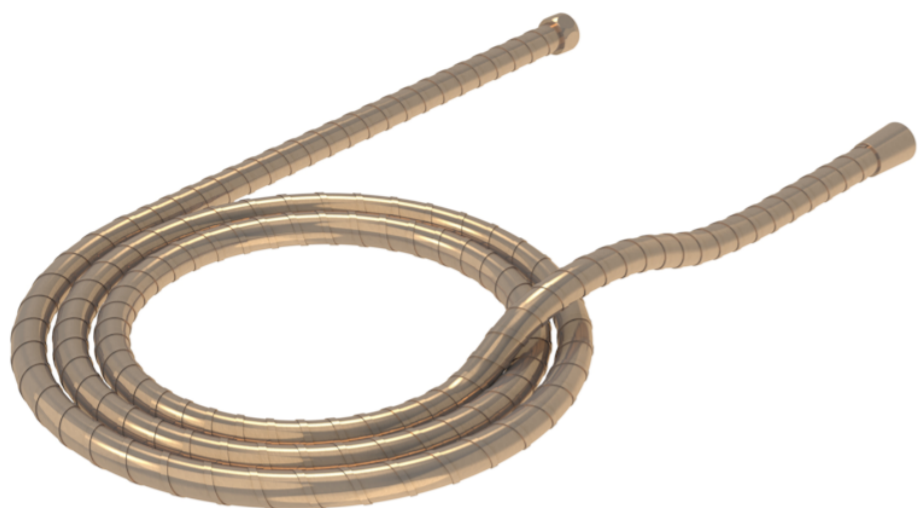

1.5M STAINLESS STEEL SHOWER HOSE - BRUSHED BRONZE

PRODUCT INFORMATION

| | |
|-----------------|----------------------|
| Finish: | Brushed Bronze (PVD) |
| Height: | 1500mm |
| Material | Stainless Steel |
| Weight | 0.24kg |

Product Code: SH150SS.BR

DESCRIPTION

This shower hose is made from stainless steel to ensure durability, it can be used in both a shower or a bath set up. Its flexibility will allow you to hose down your bath or shower screens to keep them clean.

<https://saneux.com/products/15m-stainless-steel-shower-hose-brushed-bronze>