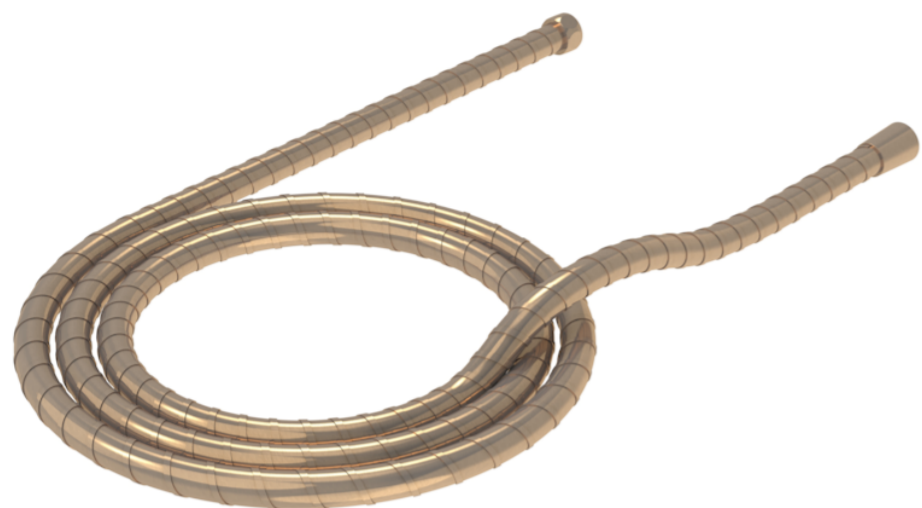

1.5M STAINLESS STEEL SHOWER HOSE - BRUSHED BRONZE

PRODUCT INFORMATION

| | |
|-----------------|----------------------|
| Finish: | Brushed Bronze (PVD) |
| Height: | 1500mm |
| Material | Stainless Steel |
| Weight | 0.24kg |

Product Code: SH150SS.BR

DESCRIPTION

This shower hose is made from stainless steel to ensure durability, it can be used in both a shower or a bath set up. Its flexibility will allow you to hose down your bath or shower screens to keep them clean.

<https://saneux.com/products/15m-stainless-steel-shower-hose-brushed-bronze>