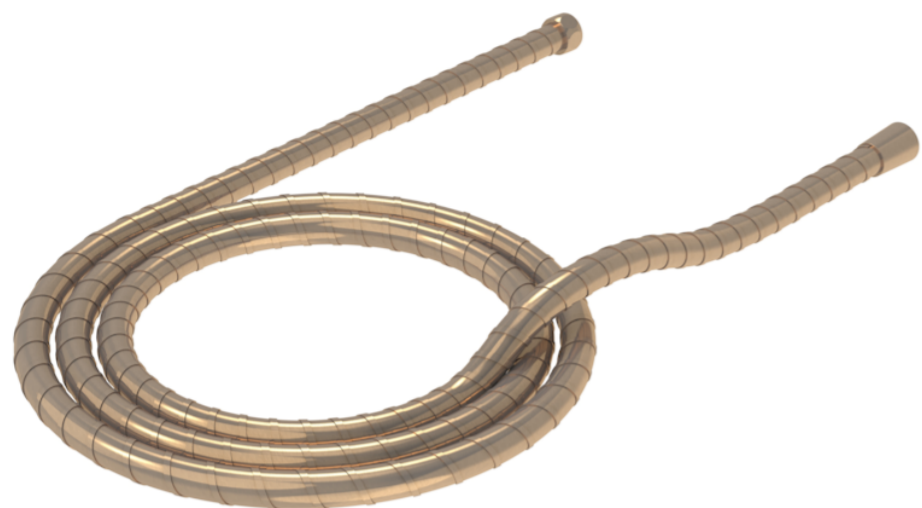

# 1.5M STAINLESS STEEL SHOWER HOSE - BRUSHED BRONZE

## PRODUCT INFORMATION

<b>Finish:</b>	Brushed Bronze (PVD)
<b>Height:</b>	1500mm
<b>Material</b>	Stainless Steel
<b>Weight</b>	0.24kg

**Product Code:** SH150SS.BR

## DESCRIPTION

This shower hose is made from stainless steel to ensure durability, it can be used in both a shower or a bath set up. Its flexibility will allow you to hose down your bath or shower screens to keep them clean.

<https://saneux.com/products/15m-stainless-steel-shower-hose-brushed-bronze>