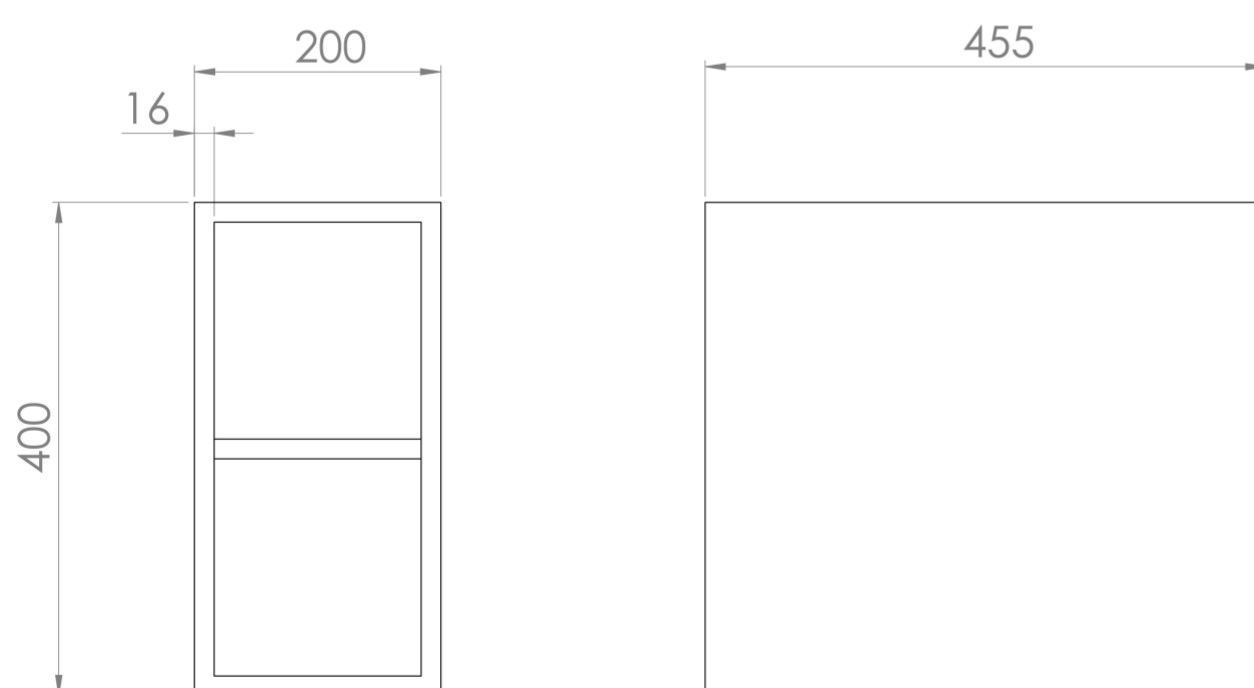

# FURNITURE SPACER UNIT - 200MM - MATTE SAGE

**Product Code:** UNI020S.MS

## PRODUCT INFORMATION

<b>Height:</b>	400mm
<b>Width:</b>	200mm
<b>Depth:</b>	455mm
<b>Finish:</b>	Matte Sage
<b>Shelf Quantity</b>	1 Fixed Wooden Shelf
<b>Material</b>	MFC
<b>Guarantee</b>	5 years
<b>Compatible Unit(s)</b>	MO060W1.MS, MO080W1.MS

## DESCRIPTION

Experience versatility with our innovative design: pair any 60cm, 80cm & 100cm unit from either the MONUMENT or UNI collection with a 20cm spacer unit and a countertop, enabling you to create your perfect basin setup.