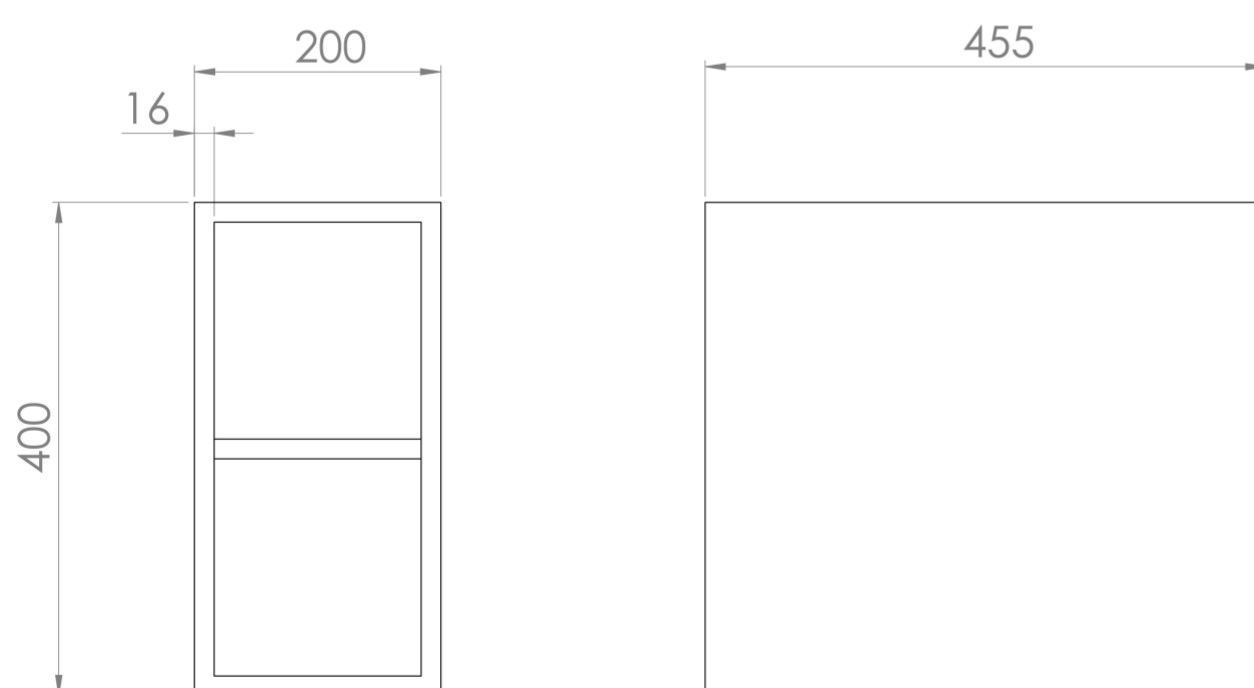

FURNITURE SPACER UNIT - 200MM - MATTE SAGE

Product Code: UNI020S.MS

PRODUCT INFORMATION

Height:	400mm
Width:	200mm
Depth:	455mm
Finish:	Matte Sage
Shelf Quantity	1 Fixed Wooden Shelf
Material	MFC
Guarantee	5 years
Compatible Unit(s)	MO060W1.MS, MO080W1.MS

DESCRIPTION

Experience versatility with our innovative design: pair any 60cm, 80cm & 100cm unit from either the MONUMENT or UNI collection with a 20cm spacer unit and a countertop, enabling you to create your perfect basin setup.

*Compatible with countertop only.

TECHNICAL DRAWING

Saneux reserves the right to alter the specifications and product range without prior notice. Dimensions are given as a guide only. Dimensions should not be used for surrounding furniture, fixtures and fittings until the product is on site.