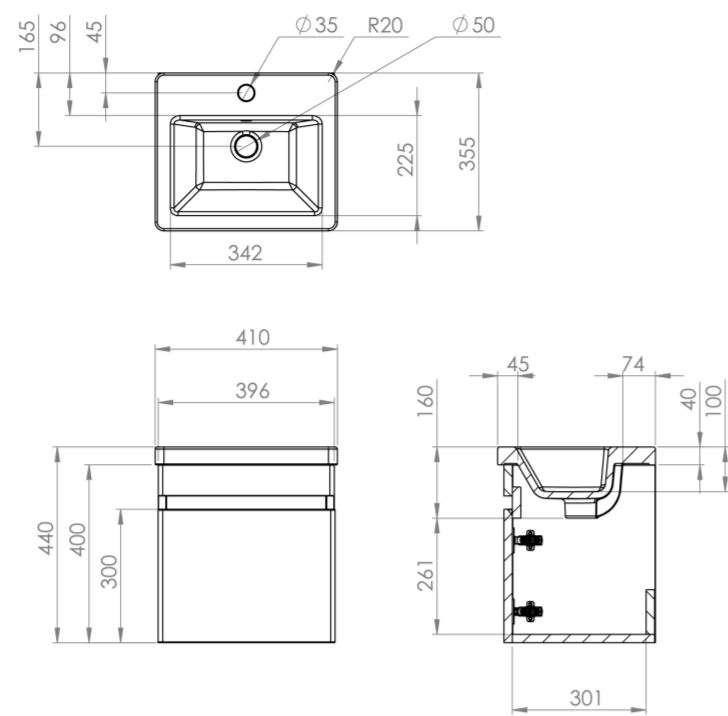

TECHNICAL DRAWING

Saneux reserves the right to alter the specifications and product range without prior notice. Dimensions are given as a guide only. Dimensions should not be used for surrounding furniture, fixtures and fittings until the product is on site.

<https://saneux.com/products/air-40cm-1-door-wall-mounted-unit-gloss-white>