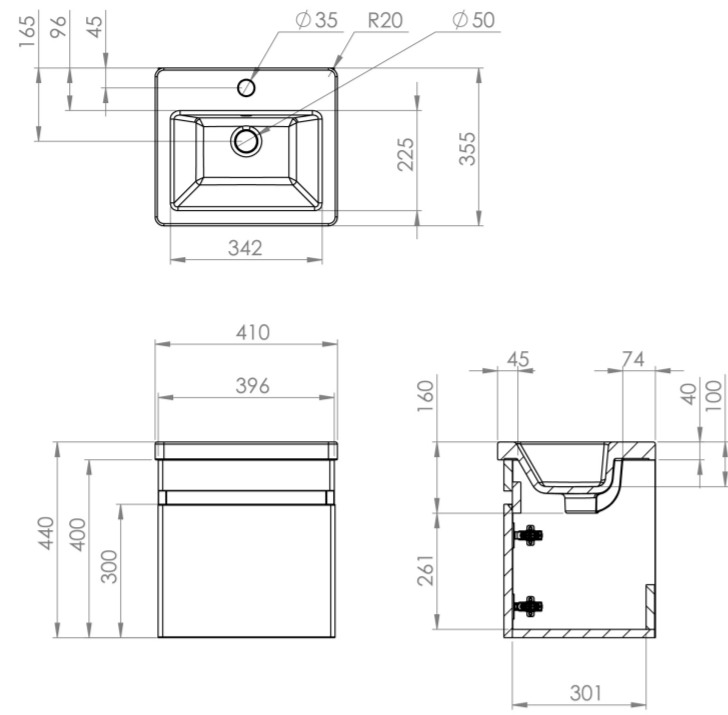

TECHNICAL DRAWING

Saneux reserves the right to alter the specifications and product range without prior notice. Dimensions are given as a guide only. Dimensions should not be used for surrounding furniture, fixtures and fittings until the product is on site.

<https://saneux.com/products/air-40cm-1-door-wall-mounted-unit-gloss-white>