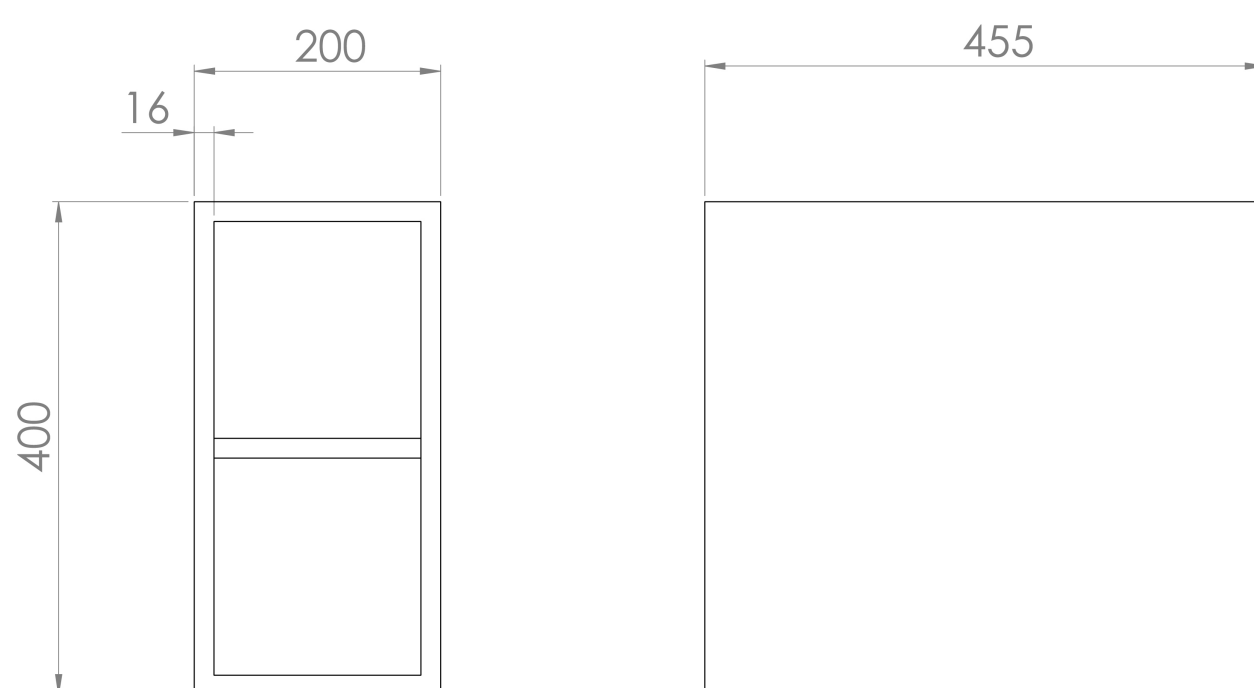

FURNITURE SPACER UNIT - 200MM - MATTE BLACK

Product Code: UNI020S.MB

PRODUCT INFORMATION

Height:	400mm
Width:	200mm
Depth:	455mm
Finish:	Matte Black
Shelf Quantity	1 Fixed Wooden Shelf
Material	MFC
Guarantee	5 years
Compatible Unit(s)	MO060W1.MB, MO080W1.MB

DESCRIPTION

Experience versatility with our innovative design: pair any 60cm, 80cm & 100cm unit from either the MONUMENT or UNI collection with a 20cm spacer unit and a countertop, enabling you to create your perfect basin setup.

*Compatible with countertop only.

TECHNICAL DRAWING

Saneux reserves the right to alter the specifications and product range without prior notice. Dimensions are given as a guide only. Dimensions should not be used for surrounding furniture, fixtures and fittings until the product is on site.