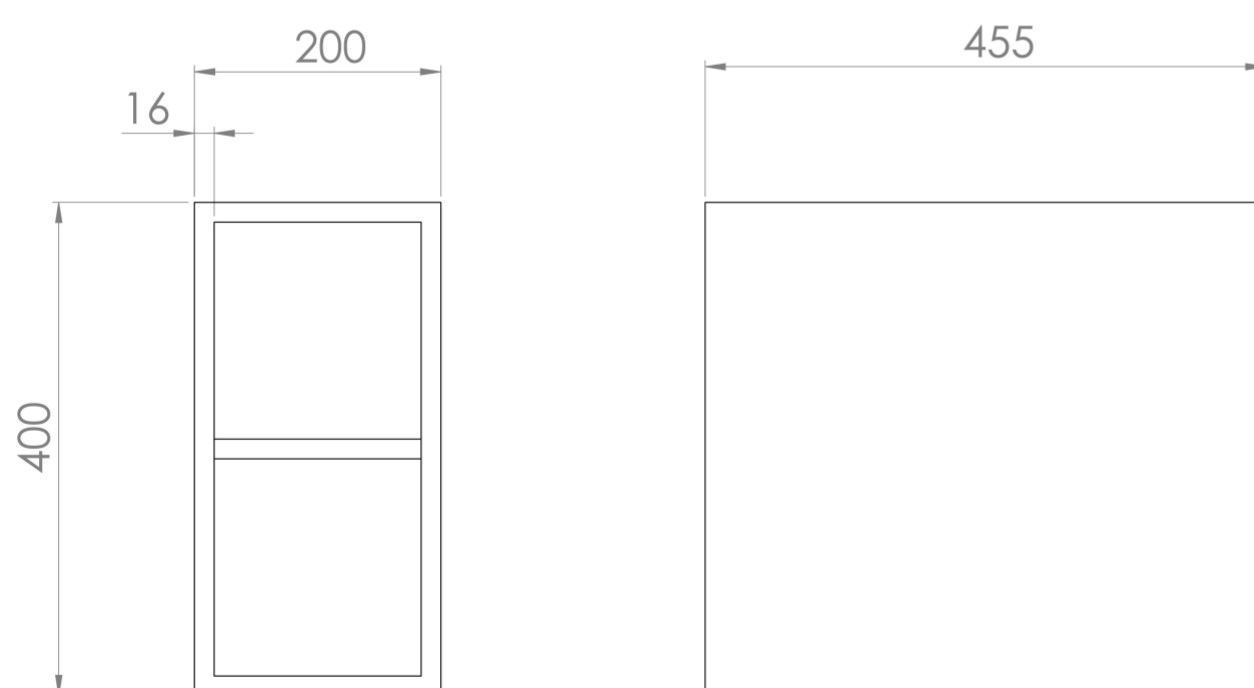

FURNITURE SPACER UNIT - 200MM - MATTE BLACK

Product Code: UNI020S.MB

PRODUCT INFORMATION

Height:	400mm
Width:	200mm
Depth:	455mm
Finish:	Matte Black
Shelf Quantity	1 Fixed Wooden Shelf
Material	MFC
Guarantee	5 years
Compatible Unit(s)	MO060W1.MB, MO080W1.MB

DESCRIPTION

Experience versatility with our innovative design: pair any 60cm, 80cm & 100cm unit from either the MONUMENT or UNI collection with a 20cm spacer unit and a countertop, enabling you to create your perfect basin setup.

*Compatible with countertop only.

TECHNICAL DRAWING

Saneux reserves the right to alter the specifications and product range without prior notice. Dimensions are given as a guide only. Dimensions should not be used for surrounding furniture, fixtures and fittings until the product is on site.