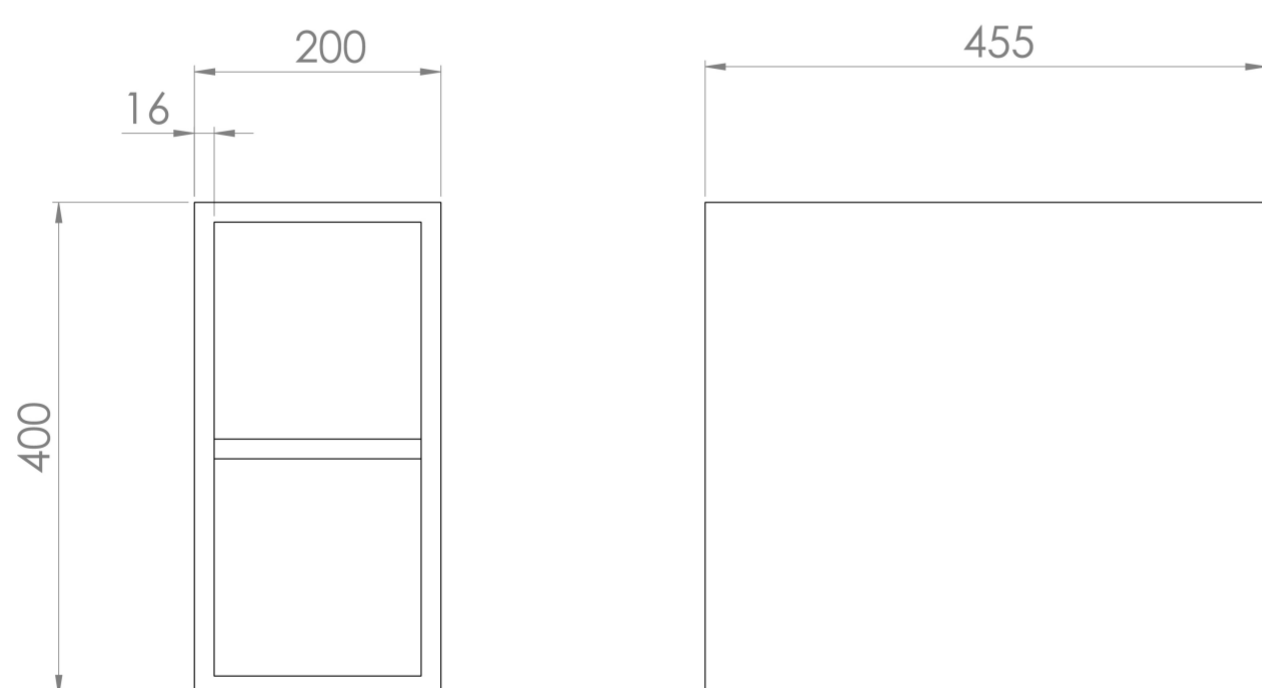

FURNITURE SPACER UNIT - 200MM - MATTE BLACK

Product Code: UNI020S.MB

PRODUCT INFORMATION

Height:	400mm
Width:	200mm
Depth:	455mm
Finish:	Matte Black
Shelf Quantity	1 Fixed Wooden Shelf
Material	MFC
Guarantee	5 years
Compatible Unit(s)	MO060W1.MB, MO080W1.MB

DESCRIPTION

Experience versatility with our innovative design: pair any 60cm, 80cm & 100cm unit from either the MONUMENT or UNI collection with a 20cm spacer unit and a countertop, enabling you to create your perfect basin setup.

*Compatible with countertop only.

TECHNICAL DRAWING

Saneux reserves the right to alter the specifications and product range without prior notice. Dimensions are given as a guide only. Dimensions should not be used for surrounding furniture, fixtures and fittings until the product is on site.